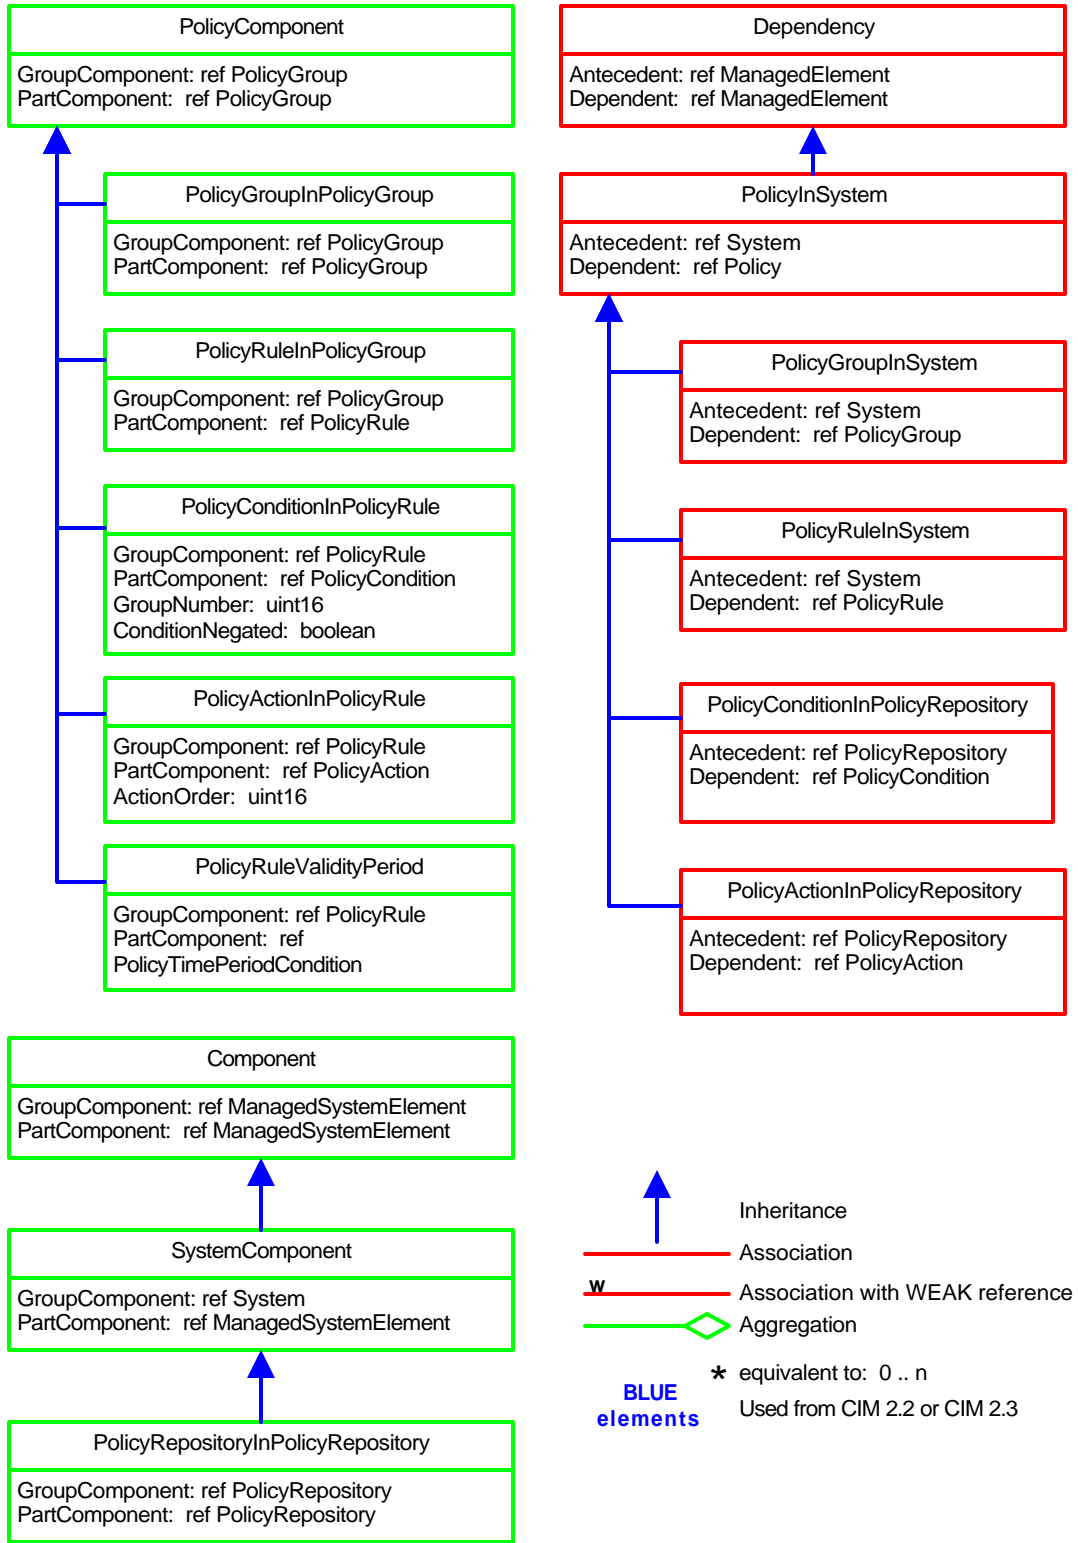

Inheritance of Association classes as instances of Metaclass ASSOCIATION (see corresponding lines on the left side)

↑ Inheritance
— Association
w Association with WEAK reference
◇ Aggregation
* equivalent to: 0..n
elements Used from CIM 2.2 or CIM 2.3

Author = Service Level Agreements WG
Last Update = 06/27/2000 (ARW)
Filename = CIM_Policy24.vsd