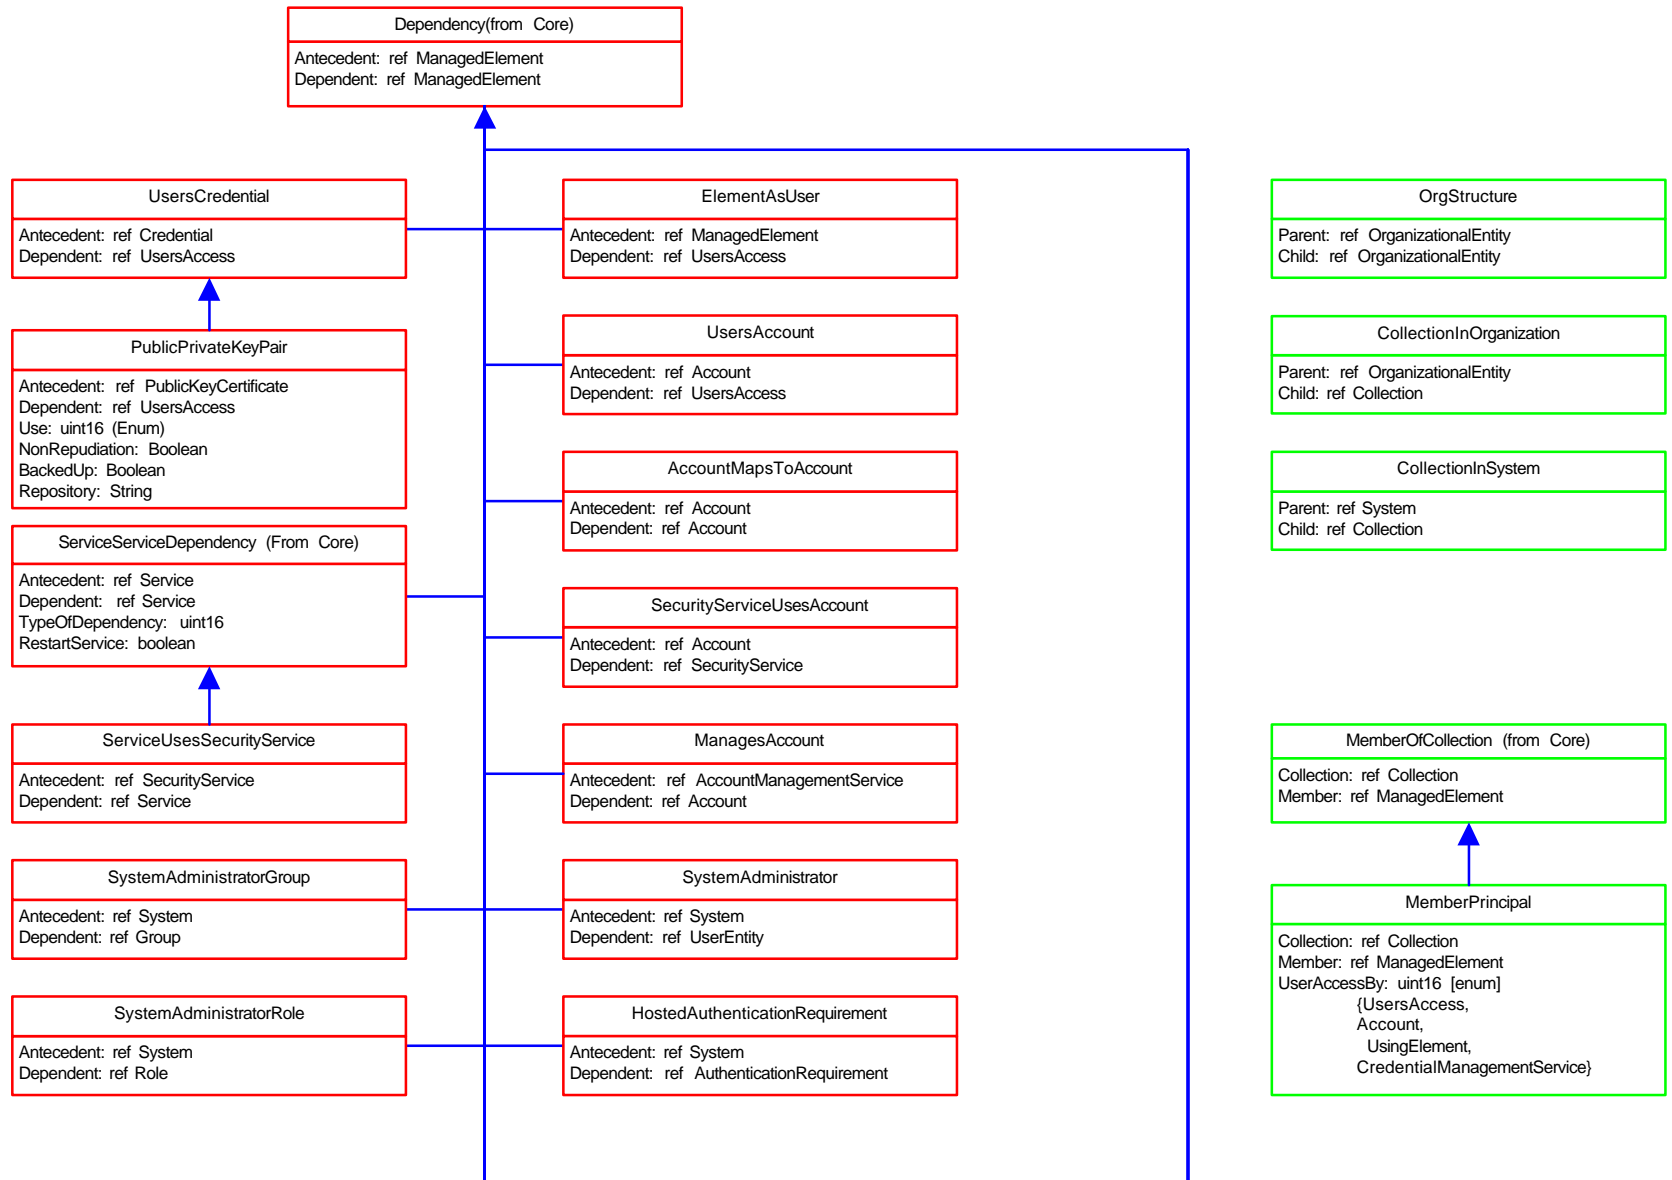

Title : User-Security Specification (UML diagram)
Filename: CIM_User231.vsd
Author : DMTF
Date : 6/9/00

**Inheritance of Association classes as instances of Metaclass ASSOCIATION
(see corresponding lines on the left side)**