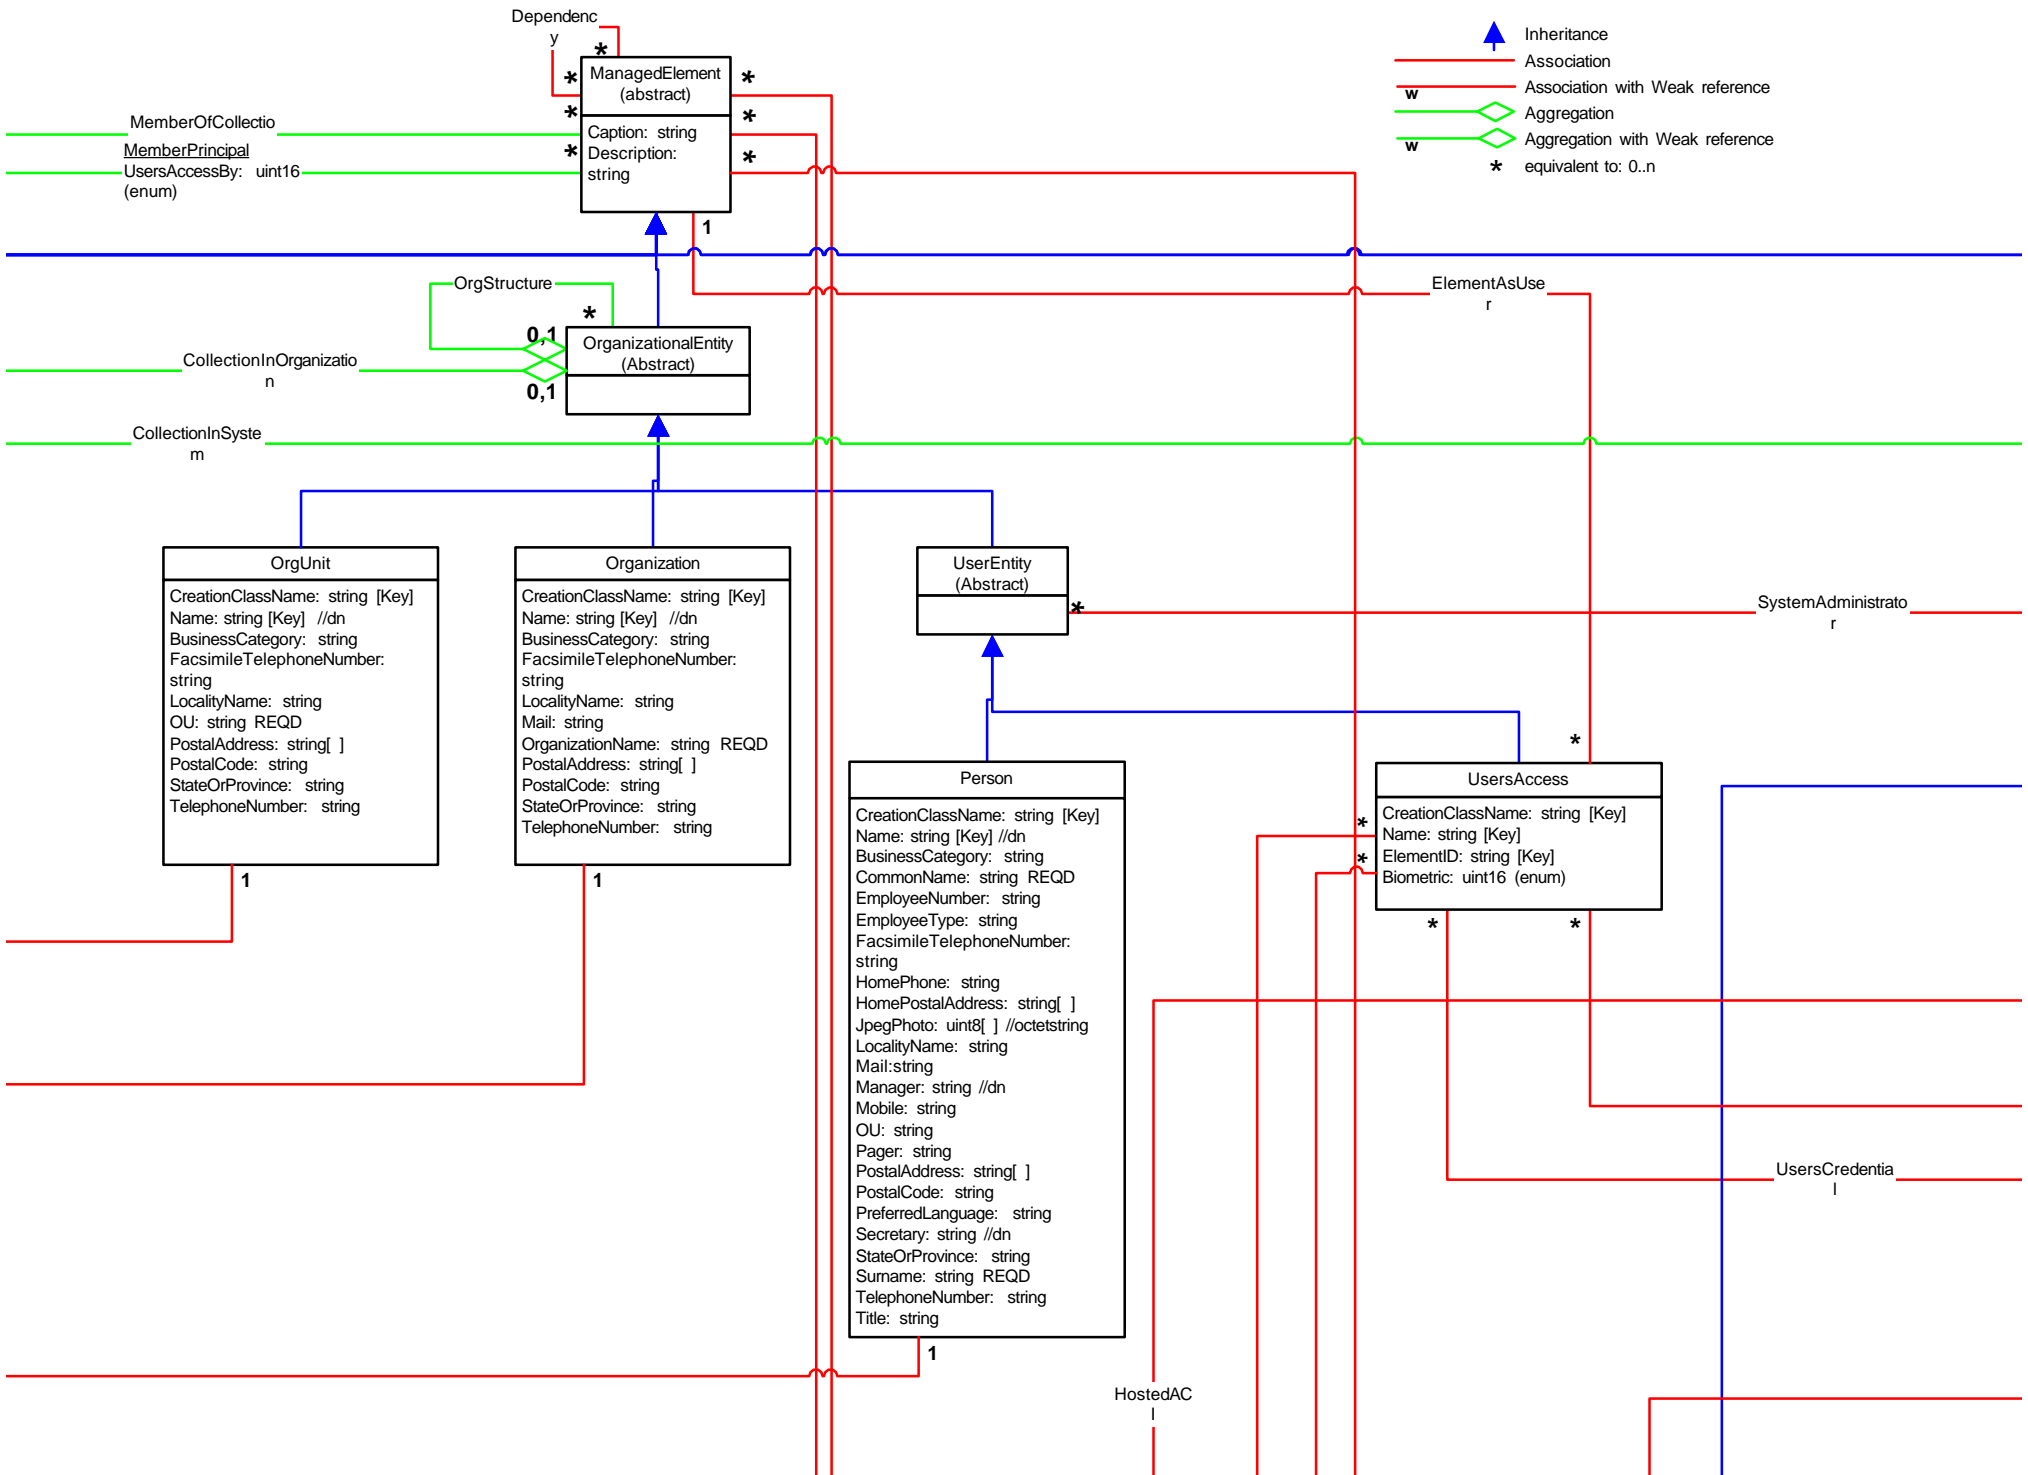

Title : User-Security Specification (UML diagram)
Filename: CIM_User231.vsd
Author : DMTF
Date : 6/9/00

**Inheritance of Association classes as instances of Metaclass ASSOCIATION
(see corresponding lines on the left side)**

```

ThumbnailPhoto: string[ ] //octetstring
Title: string[ ]
UID: string[ ]
UniquelIdentifier: string[ ]
UserCertificate: string[ ] //octetstring
UserPassword: string[ ] //octetstring
UserPKCS12: string[ ] //octetstring
UserSMIMECertificate: string[ ] //
octetstring
X121Address: string[ ]
X500UniquelIdentifier: string[ ] //octetstring