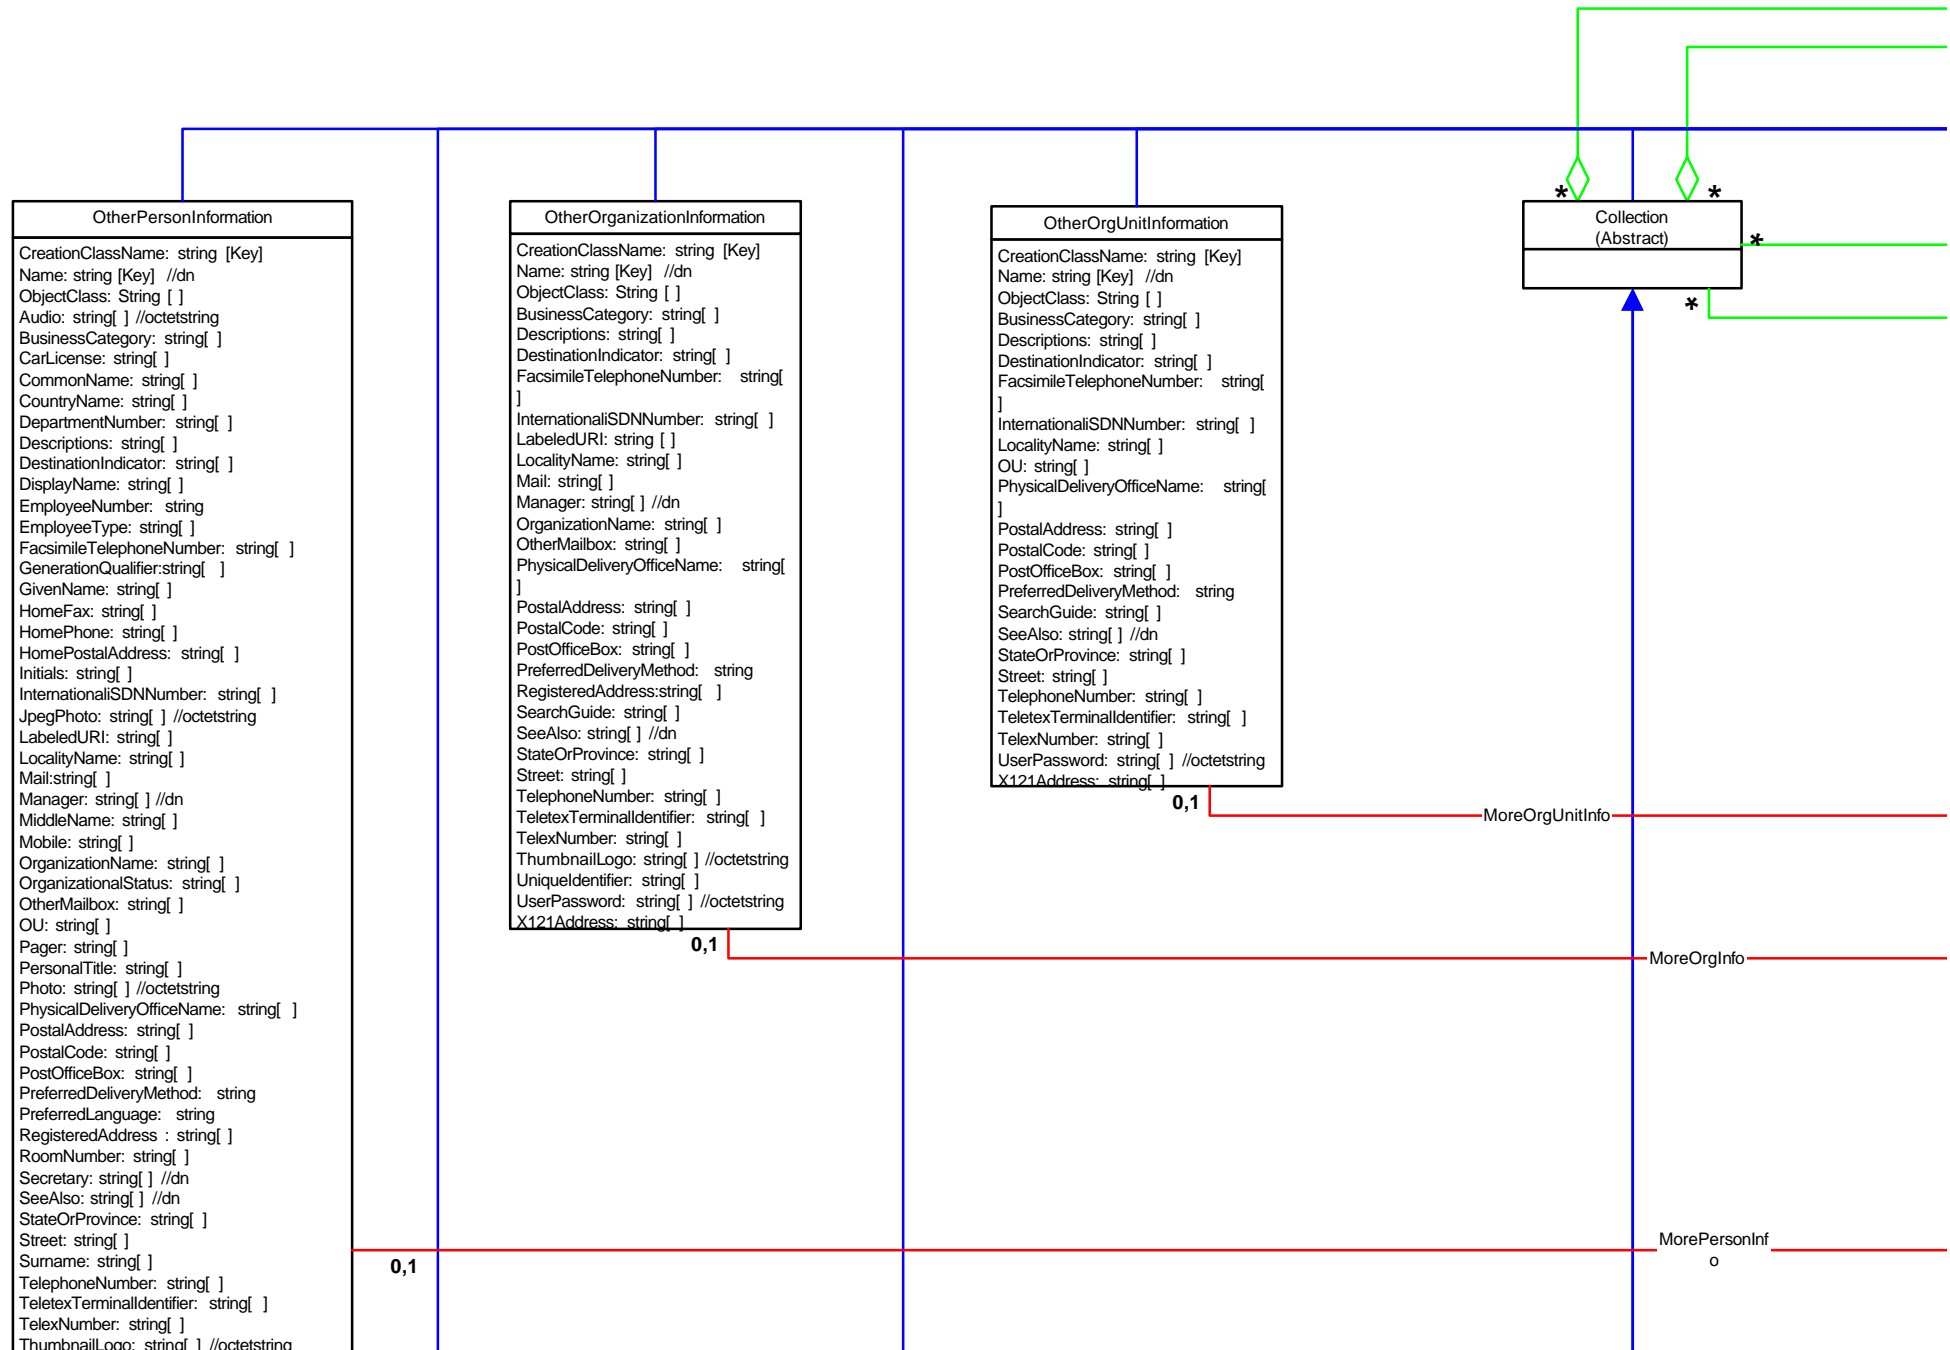

Title : User-Security Specification (UML diagram)
Filename: CIM_User231.vsd
Author : DMTF
Date : 6/9/00

**Inheritance of Association classes as instances of Metaclass ASSOCIATION
(see corresponding lines on the left side)**