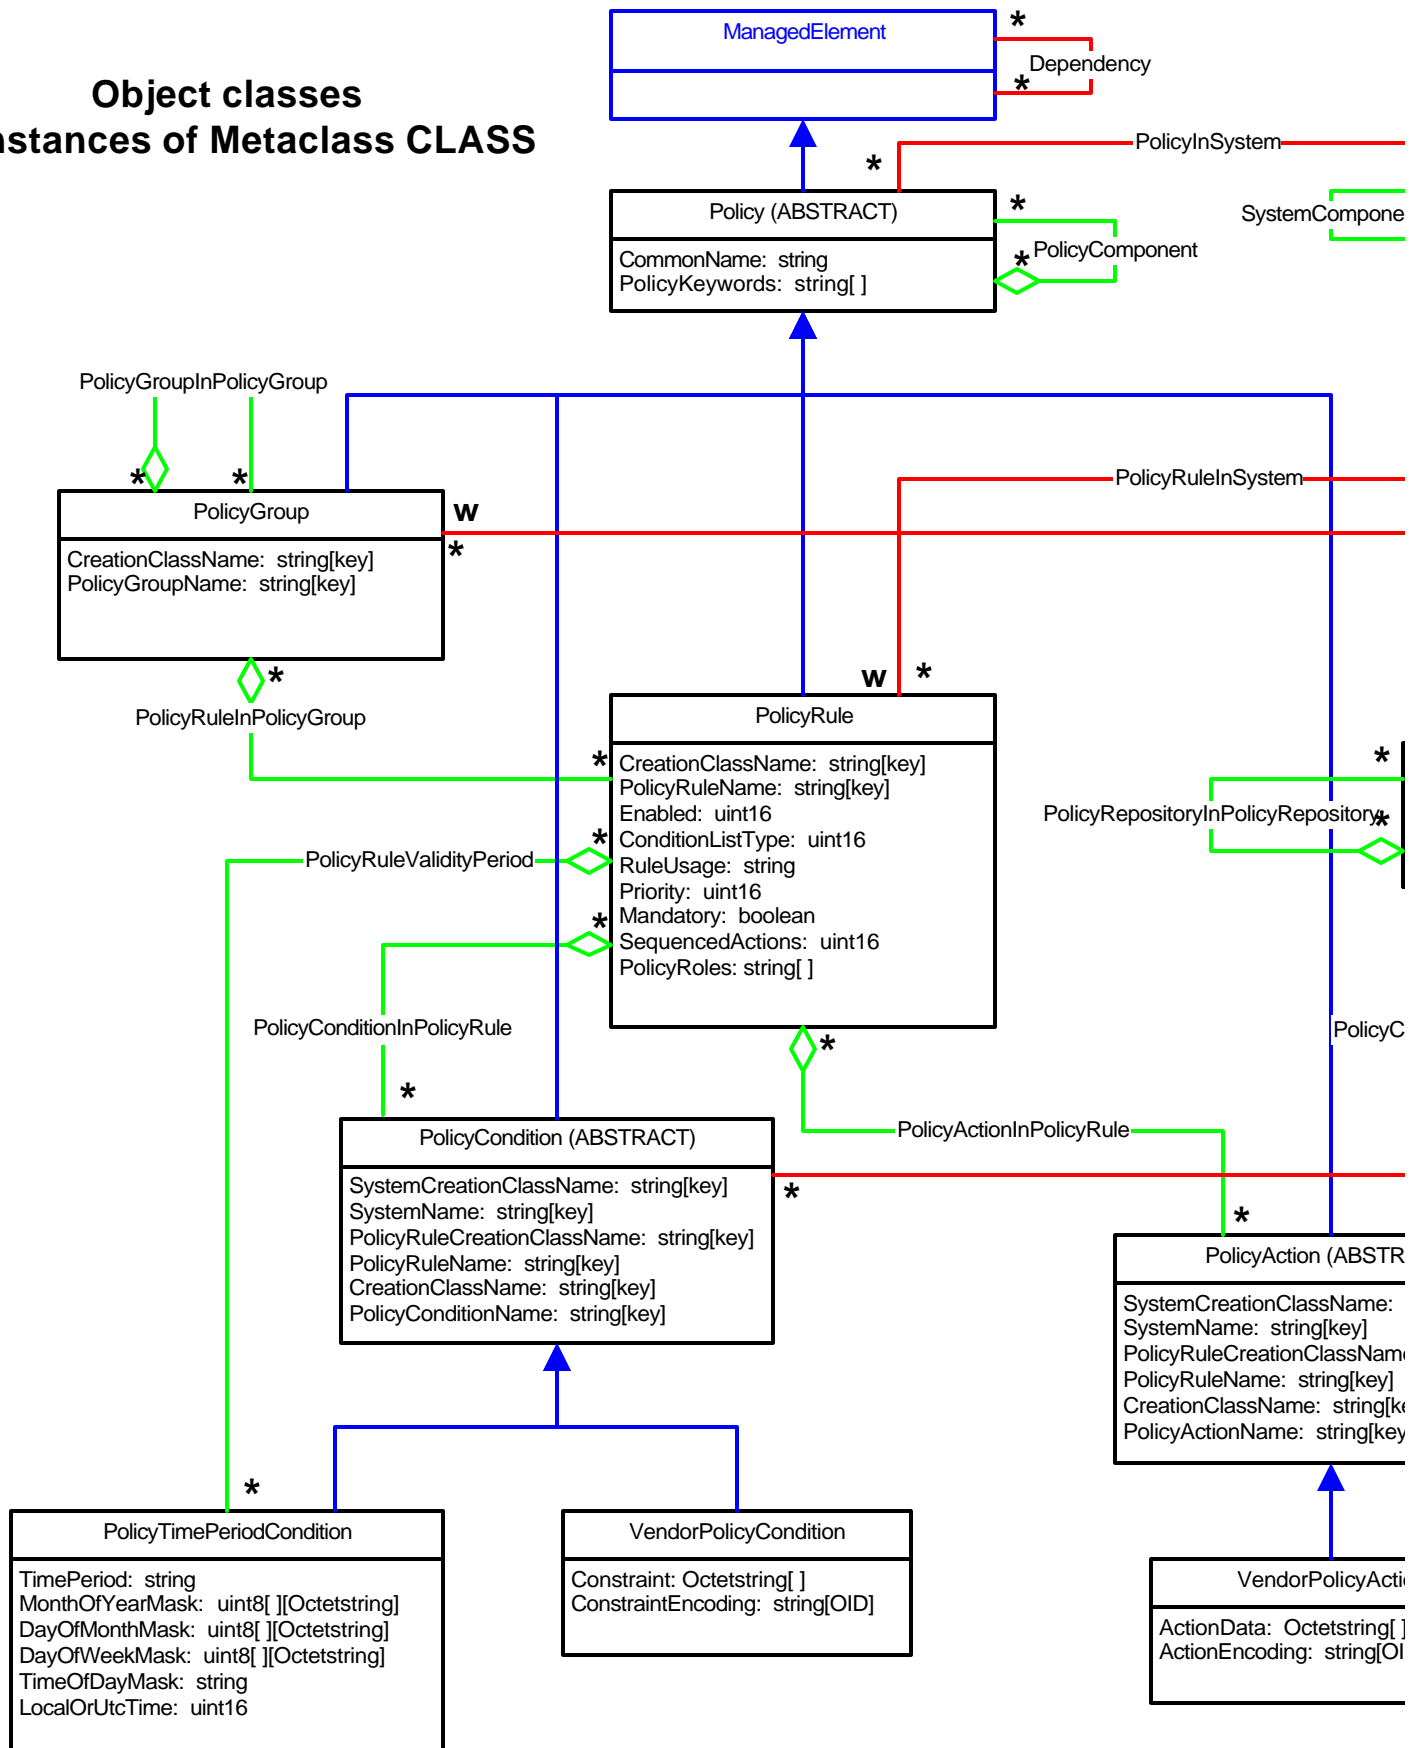

Object classes as instances of Metaclass CLASS

Inheritance of Association classes as instances of Metaclass ASSOCIATION (see corresponding lines on the left side)

↑ Inheritance
— Association
w— Association with WEAK reference
◇ Aggregation
* equivalent to: 0..n
used from CIM 2.2 or CIM 2.3

Author = Service Level Agreements WG
Last Update = 06/27/2000 (ARW)
Filename = CIM_Policy24.vsd