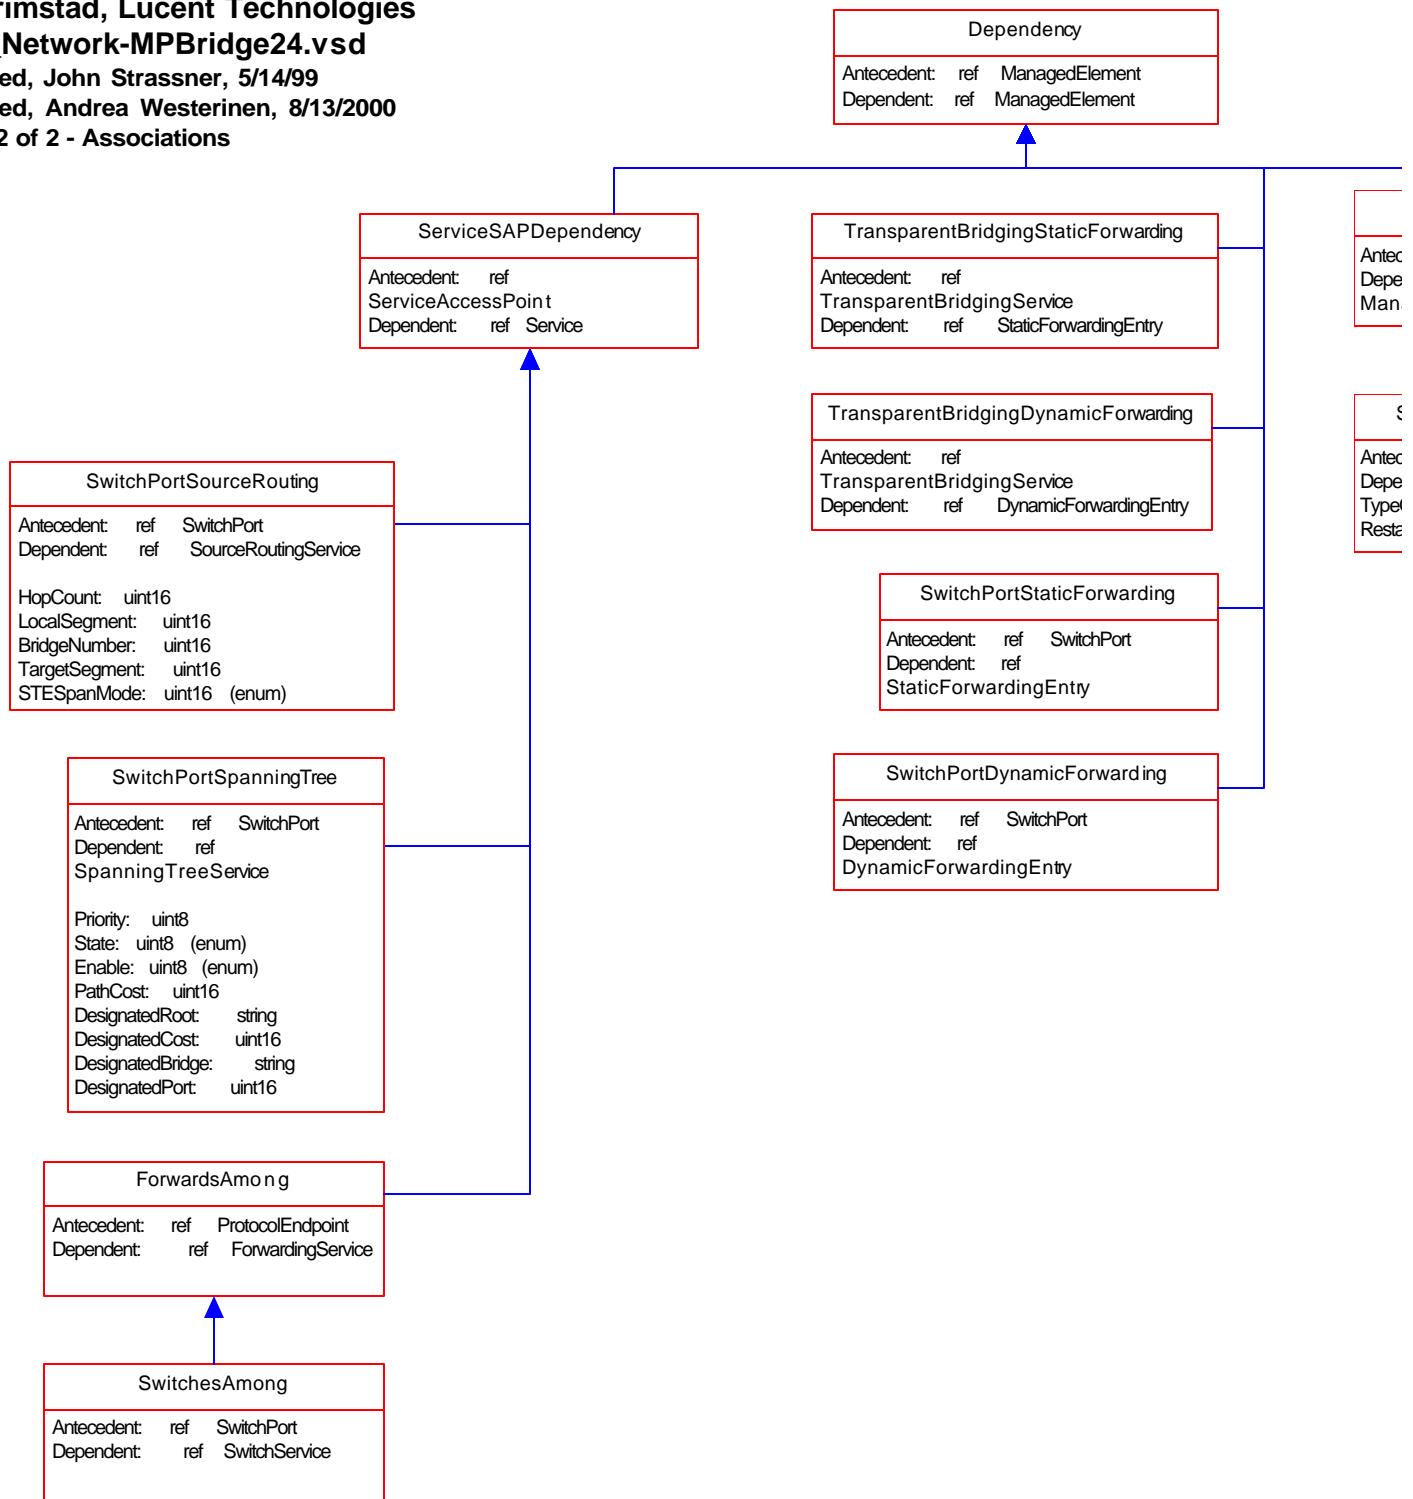

Multiprotocol Bridge: Class Diagram
Al Grimstad, Lucent Technologies
CIM_Network-MPBridge24.vsd
 Updated, John Strassner, 5/14/99
 Updated, Andrea Westerinen, 8/13/2000
 Page 2 of 2 - Associations

ient
agedSystemElement
edSystemElement

ponent
Service
Service

parentBridging
SwitchService
vice

nningTree
SwitchService

urceRouting
f SwitchService
æ