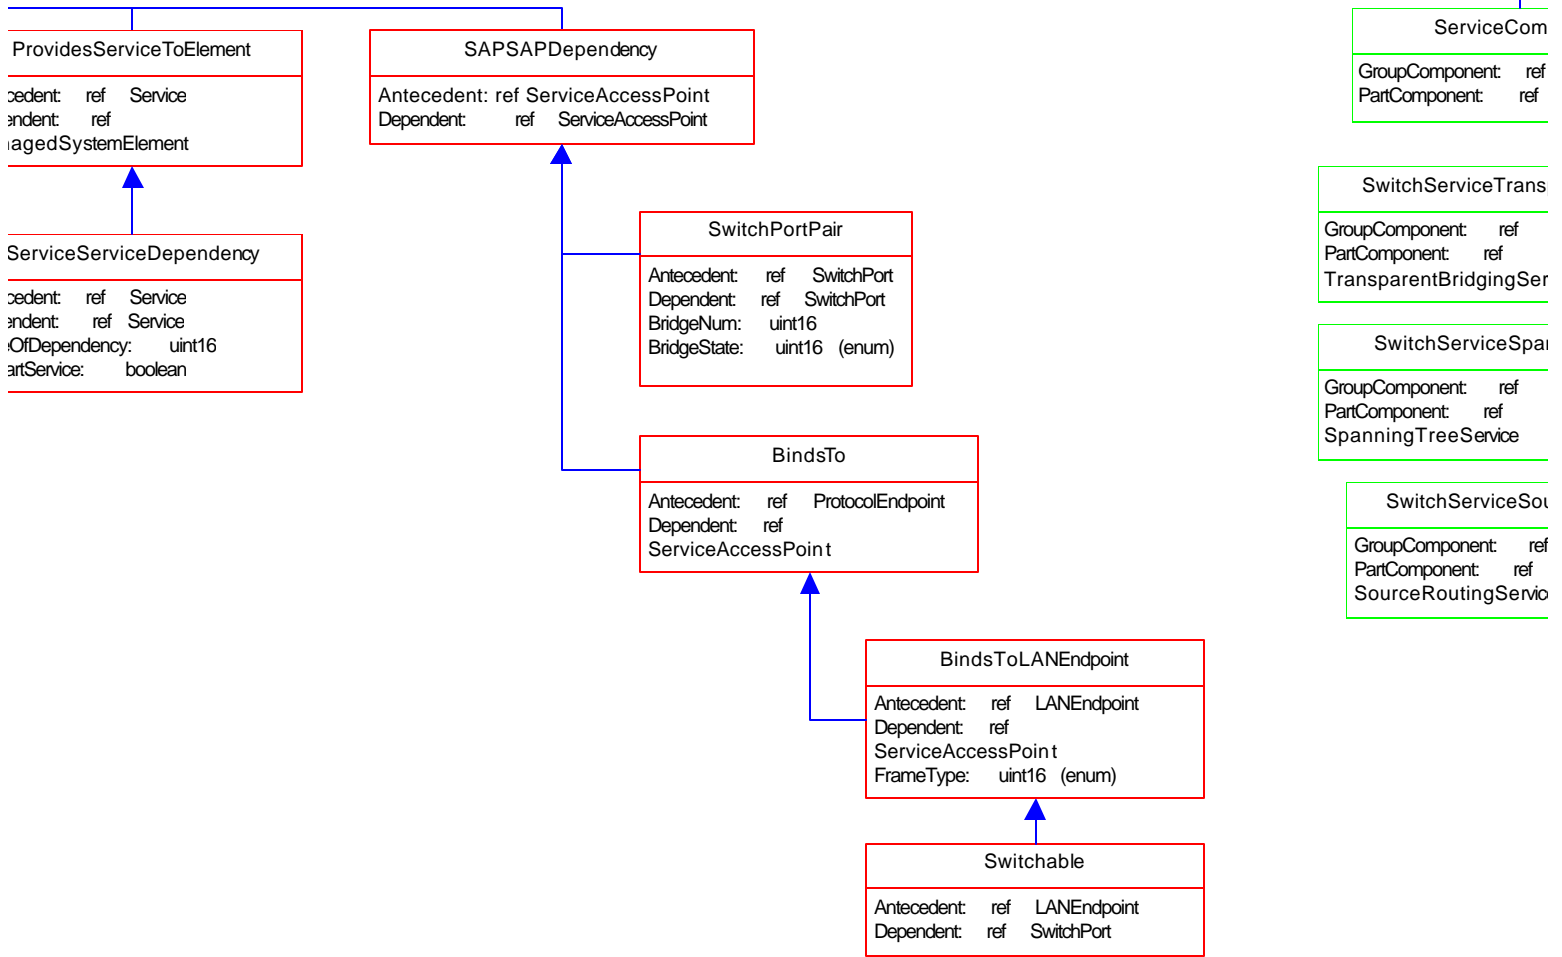

Multiprotocol Bridge: Class Diagram
Al Grimstad, Lucent Technologies
CIM_Network-MPBridge24.vsd
 Updated, John Strassner, 5/14/99
 Updated, Andrea Westerinen, 8/13/2000
 Page 2 of 2 - Associations

ient
agedSystemElement
edSystemElement

ponent
Service
Service

parentBridging
SwitchService
vice

nningTree
SwitchService

urceRouting
f SwitchService
æ