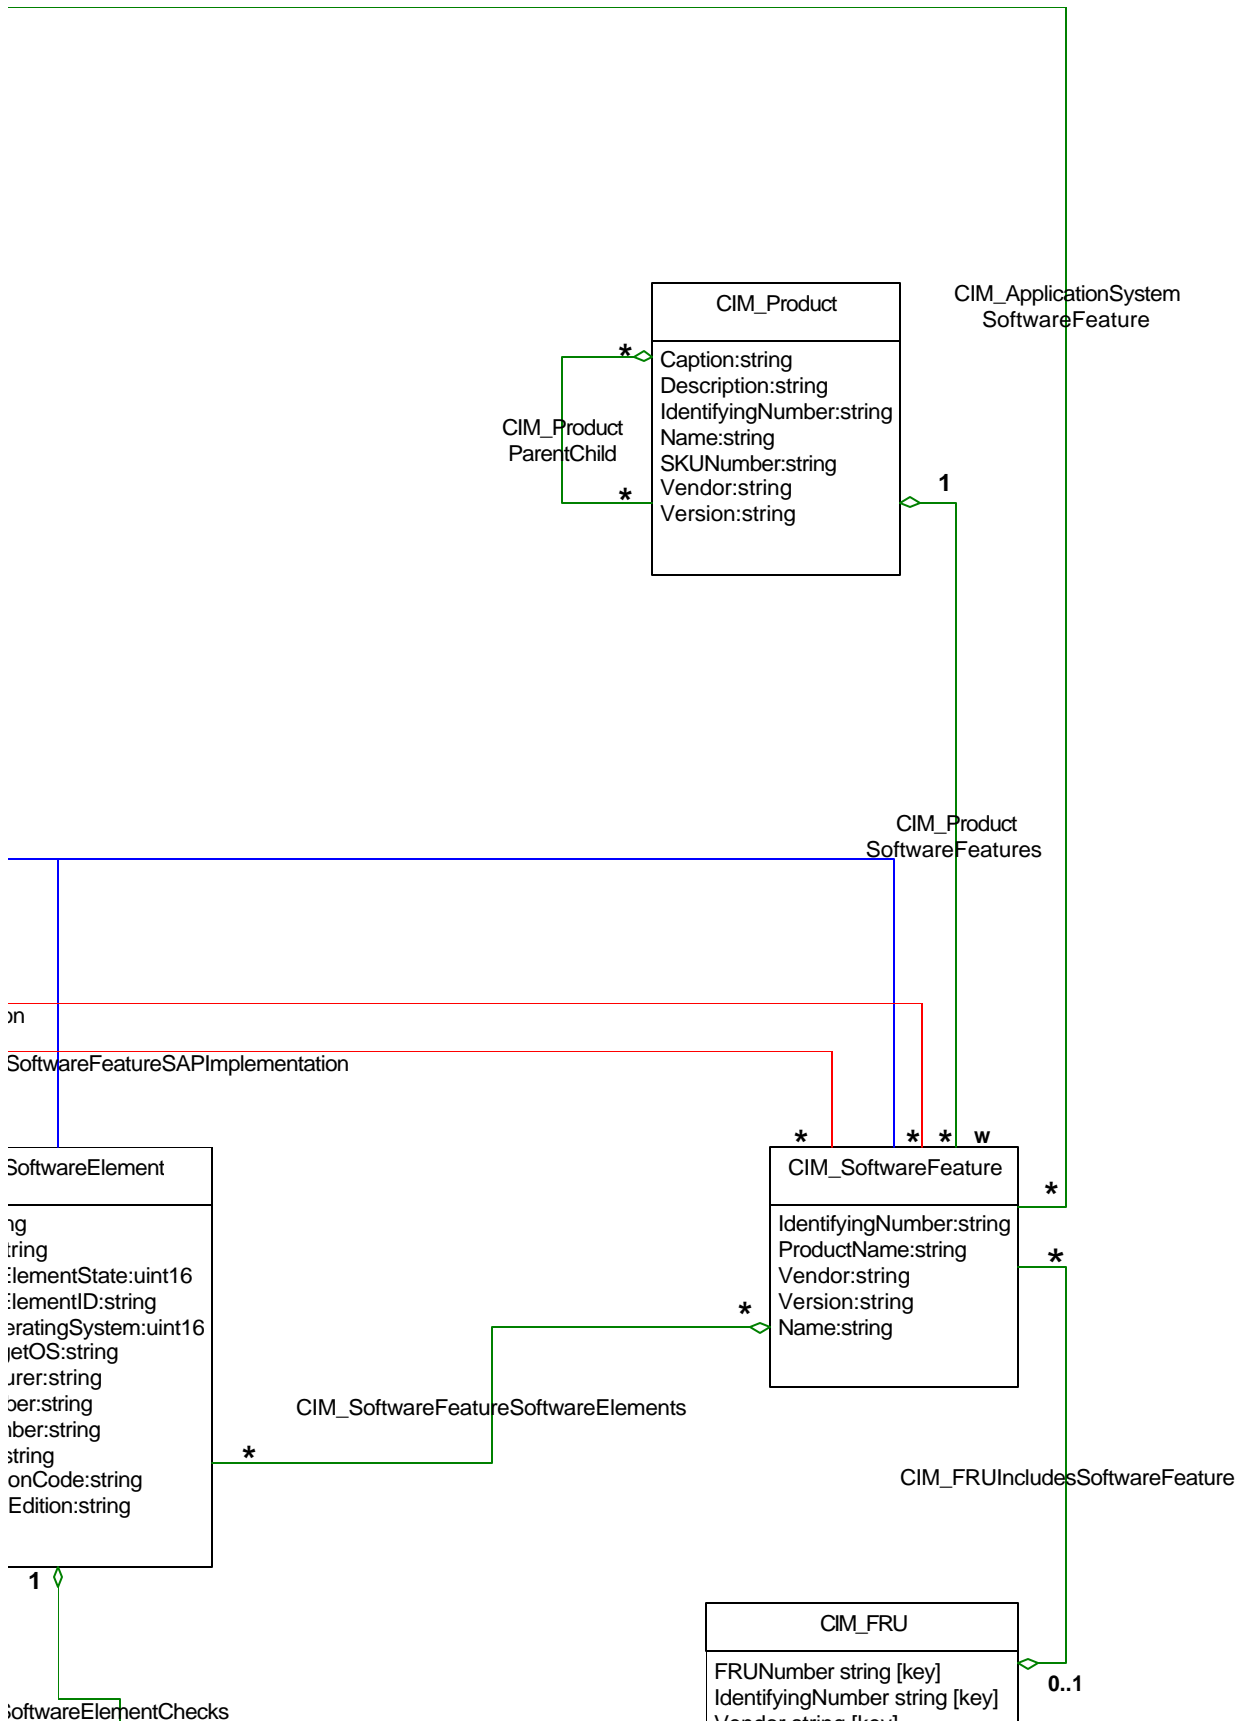

Title : Application Model Specification 2.4 (UML diagram)

Filename: CIM_Application24.vsd

Author : DMTF Application Working Group

Date : 06/09/2000 Last updated (eje/arw)

Page 1 : Object Classes

EAK reference

EAK reference

Vendor string [key]
Name string
Description string
Caption string
RevisionLevel string

Title : Application Model Specification 2.4 (UML diagram)

Filename: CIM_Application24.vsd

Author : DMTF Application Working Group

CIM_Tc
DestinationDirecto
FileName: ref CIM_

CIM_Froml
SourceDirectory: r
FileName: ref CIM_

CIM_InstalledSo
Software: ref CIM_!
System: ref CIM_C

DirectorySpecificationFile
Antecedent: ref CIM_DirectorySpecification
Dependent: ref CIM_FileSpecification