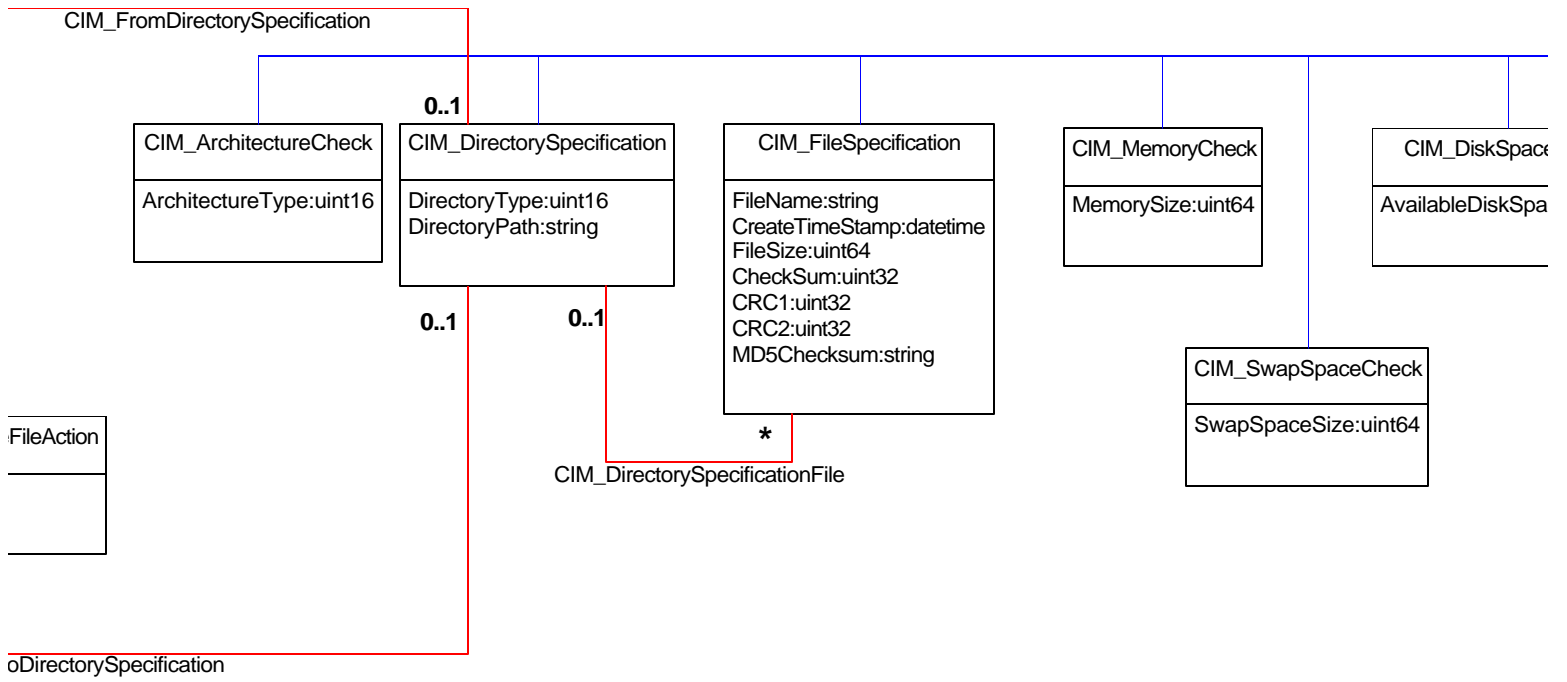

Title : Application Model Specification 2.4 (UML diagram)

Filename: CIM_Application24.vsd

Author : DMTF Application Working Group

Date : 06/09/2000 Last updated (eje/arw)

Page 1 : Object Classes

EAK reference

EAK reference

Vendor string [key]
Name string
Description string
Caption string
RevisionLevel string

Title : Application Model Specification 2.4 (UML diagram)

Filename: CIM_Application24.vsd

Author : DMTF Application Working Group