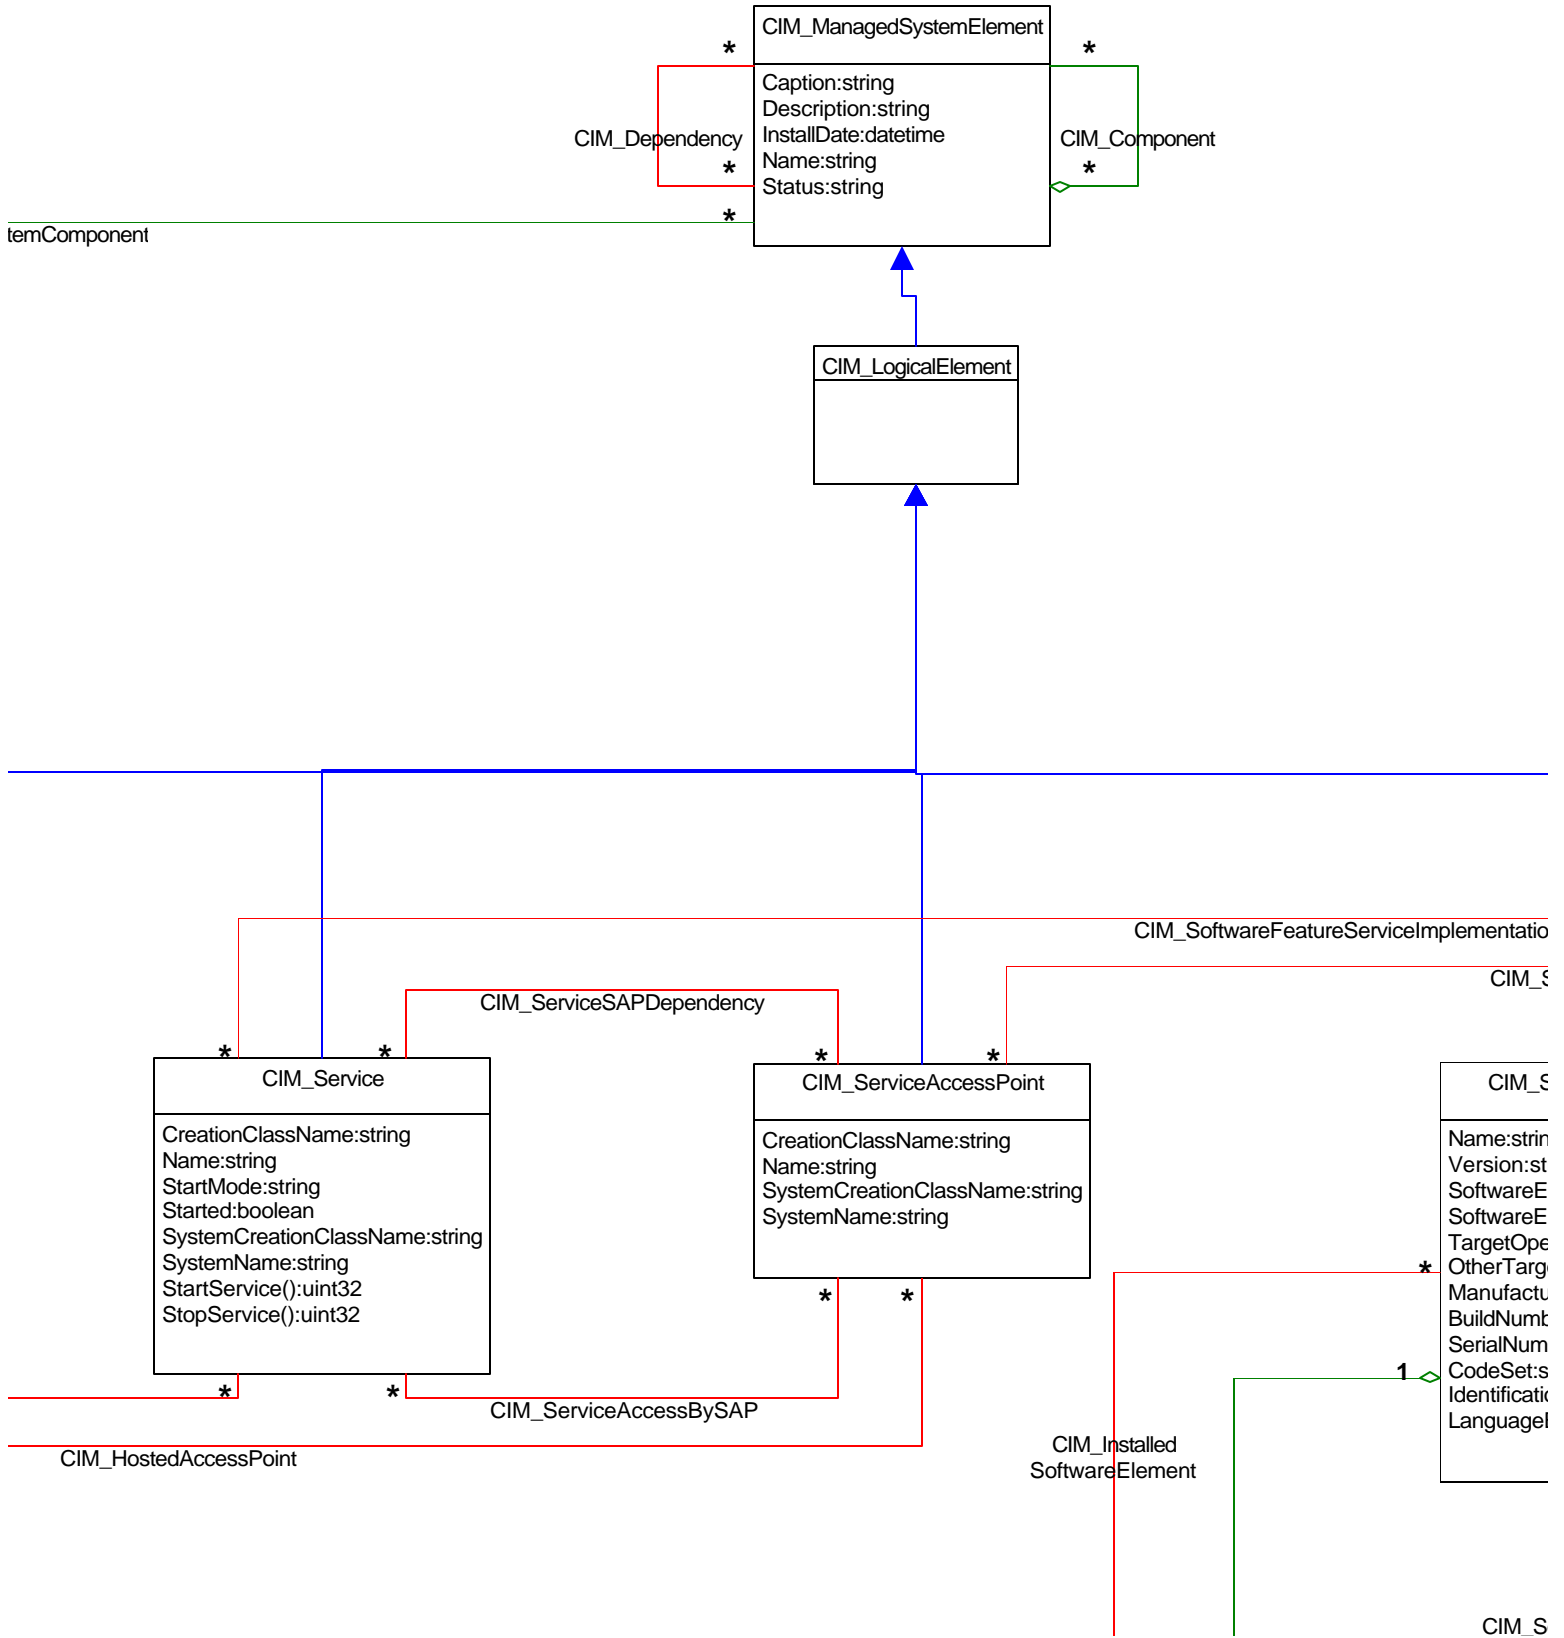

Title : Application Model Specification 2.4 (UML diagram)

Filename: CIM_Application24.vsd

Author : DMTF Application Working Group

Date : 06/09/2000 Last updated (eje/arw)

Page 1 : Object Classes

EAK reference

EAK reference

Vendor string [key]
Name string
Description string
Caption string
RevisionLevel string

Title : Application Model Specification 2.4 (UML diagram)

Filename: CIM_Application24.vsd

Author : DMTF Application Working Group

CIM_Tc
DestinationDirecto
FileName: ref CIM_

CIM_Froml
SourceDirectory: r
FileName: ref CIM_

CIM_InstalledSo
Software: ref CIM_!
System: ref CIM_C

DirectorySpecificationFile
Antecedent: ref CIM_DirectorySpecification
Dependent: ref CIM_FileSpecification

CIM_ActionSequence
Antecedent: ref CIM_Action
Dependent: ref CIM_Action

Dependency
Antecedent: ref ManagedSystemElement [key]
Dependent: ref ManagedSystemElement [key]
*

CIM_SoftwareElementSAPImplementation
Antecedent: ref CIM_SoftwareElement
Dependent: ref CIM_ServiceAccessPoint