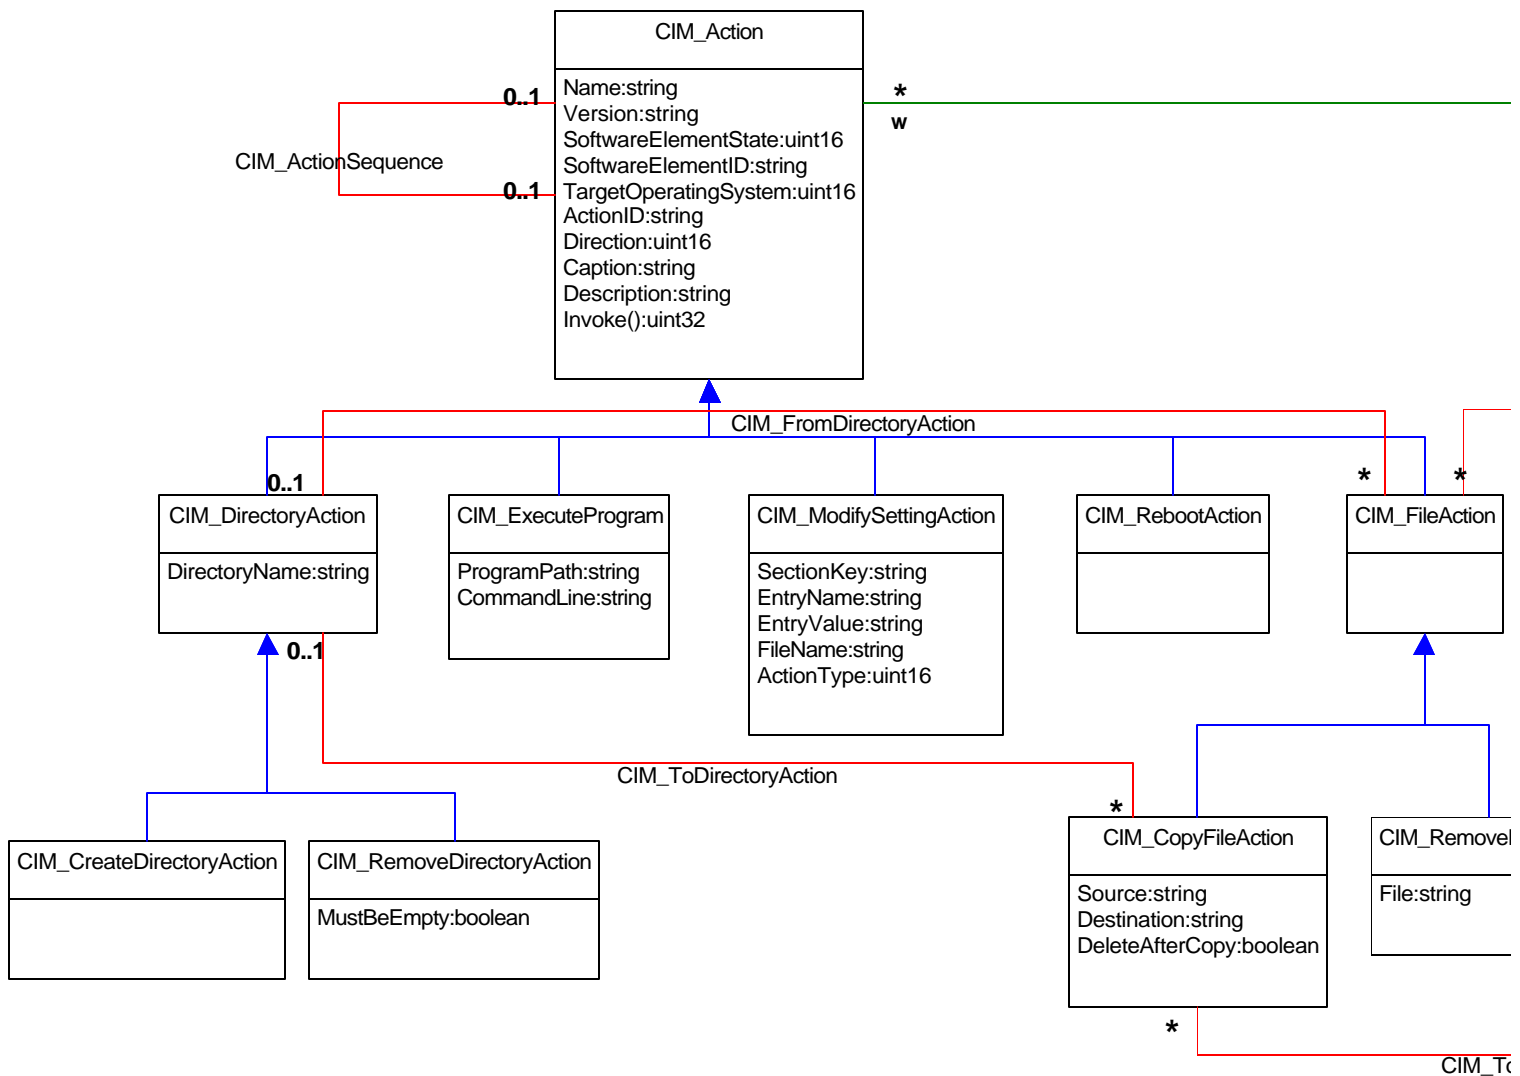

Title : Application Model Specification 2.4 (UML diagram)

Filename: CIM_Application24.vsd

Author : DMTF Application Working Group

Date : 06/09/2000 Last updated (eje/arw)

Page 1 : Object Classes

EAK reference

EAK reference

Vendor string [key]
Name string
Description string
Caption string
RevisionLevel string

Title : Application Model Specification 2.4 (UML diagram)

Filename: CIM_Application24.vsd

Author : DMTF Application Working Group

CIM_ActionSequence
Antecedent: ref CIM_Action
Dependent: ref CIM_Action

Dependency
Antecedent: ref ManagedSystemElement [key]
Dependent: ref ManagedSystemElement [key]
*

CIM_SoftwareElementSAPImplementation
Antecedent: ref CIM_SoftwareElement
Dependent: ref CIM_ServiceAccessPoint

CIM_SoftwareElementServiceImplementation
Antecedent: ref CIM_SoftwareElement
Dependent: ref CIM_Service

CIM_SoftwareFeatureSAPImplementation
Antecedent: ref CIM_SoftwareFeature
Dependent: ref CIM_ServiceAccessPoint