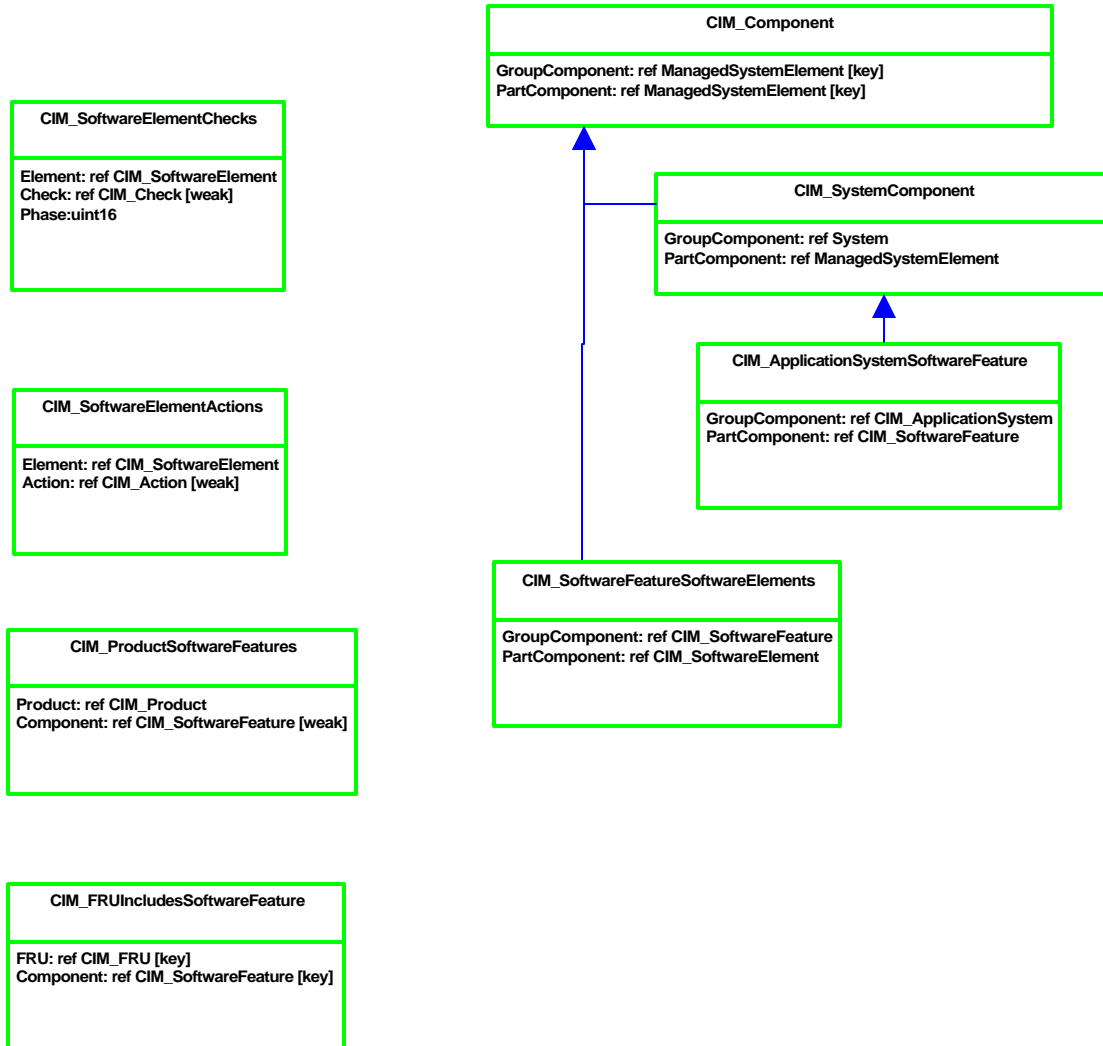

Title : Application Model Specification 2.4 (UML diagram)

Filename: CIM_Application24.vsd

Author : DMTF Application Working Group

Date : 06/09/2000 Last updated (eje/arw)

Page 2 : Association Classes

CIM_Di
DirectorySpecificat
FileSpecification: r

CIM_Tc
DestinationDirecto
FileName: ref CIM_

CIM_Froml
SourceDirectory: r
FileName: ref CIM_

CIM_Tc
DestinationDirecto
FileName: ref CIM_

CIM_Froml
SourceDirectory: r
FileName: ref CIM_

CIM_InstalledSo
Software: ref CIM_!
System: ref CIM_C