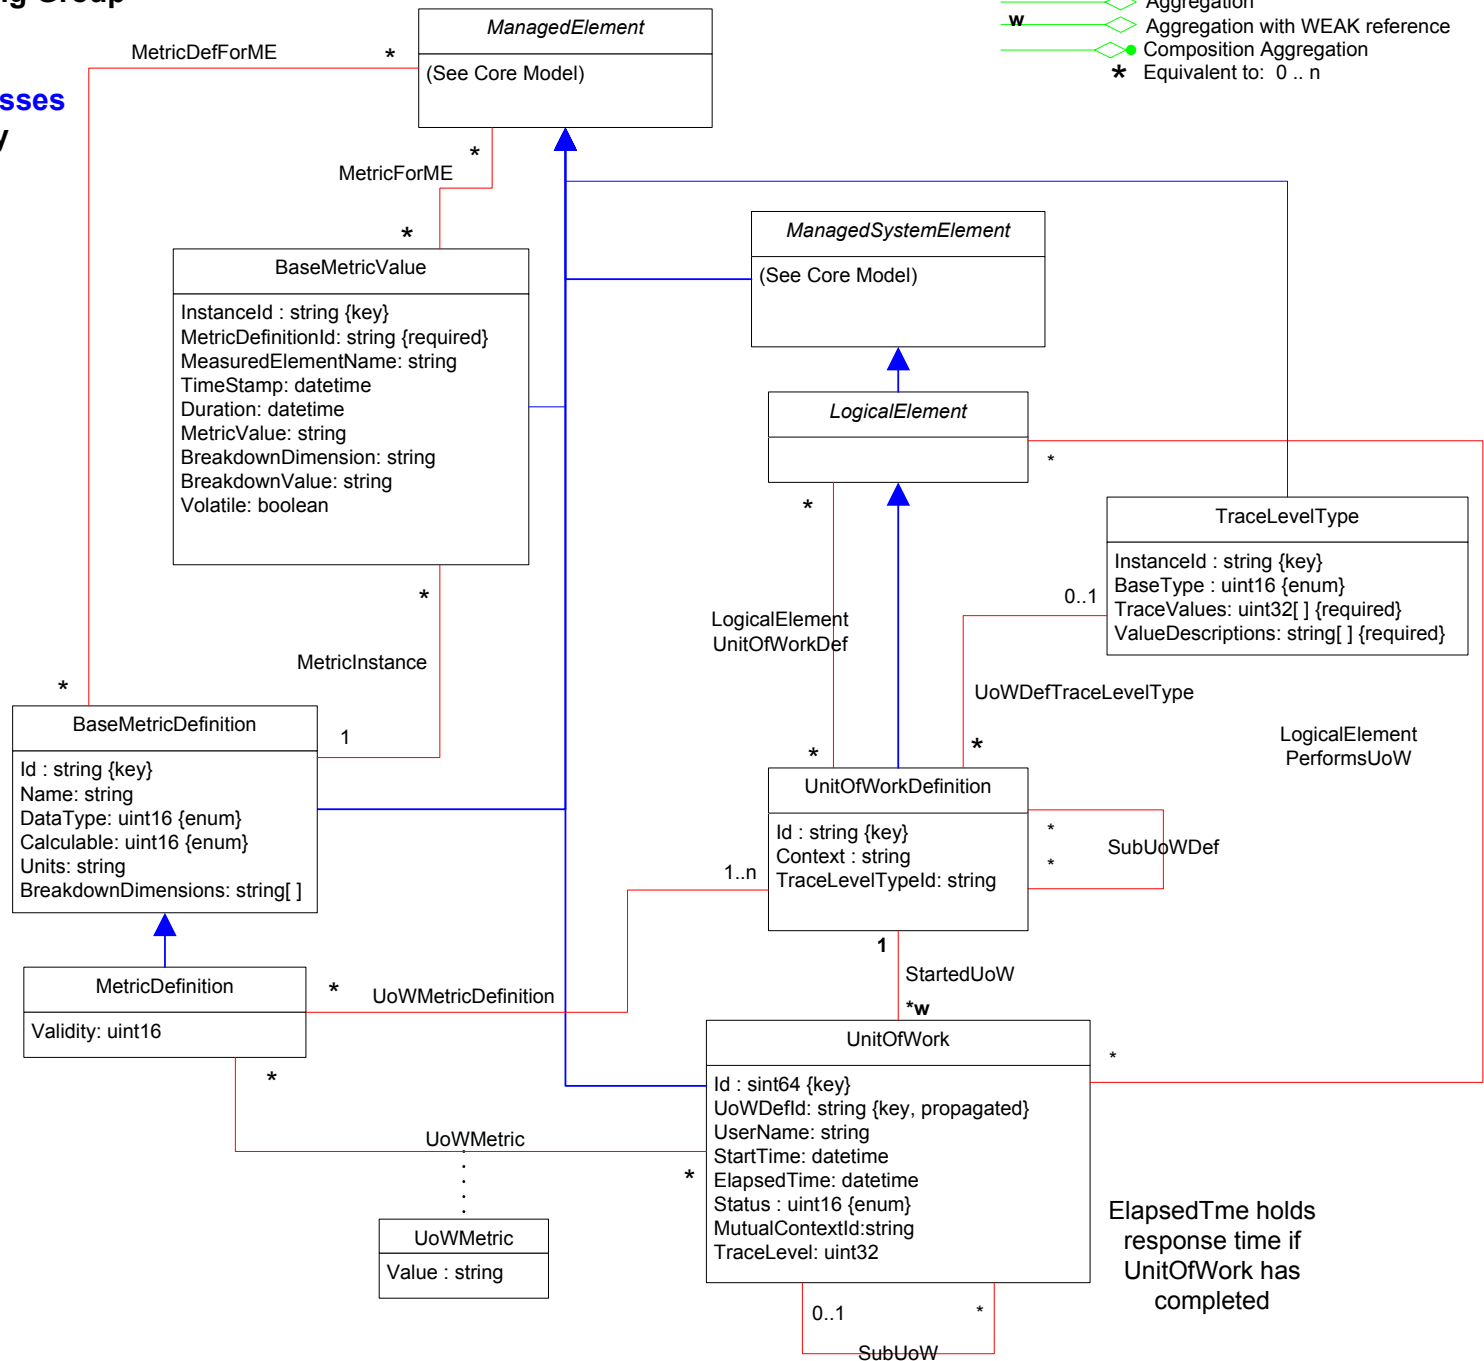

Title : Metrics Schema v2.8 (Final)
Filename : CIM_Metrics28-Final.vsd
Author : Application Working Group
Date : 24 January 2004

Page 1 : Metrics and UoW Classes
Page 2 : Association Hierarchy

-  Inheritance
-  Association
-  Association with WEAK reference
-  Aggregation
-  Aggregation with WEAK reference
-  Composition Aggregation
-  Equivalent to: 0..n

Page 2 : Association Hierarchy