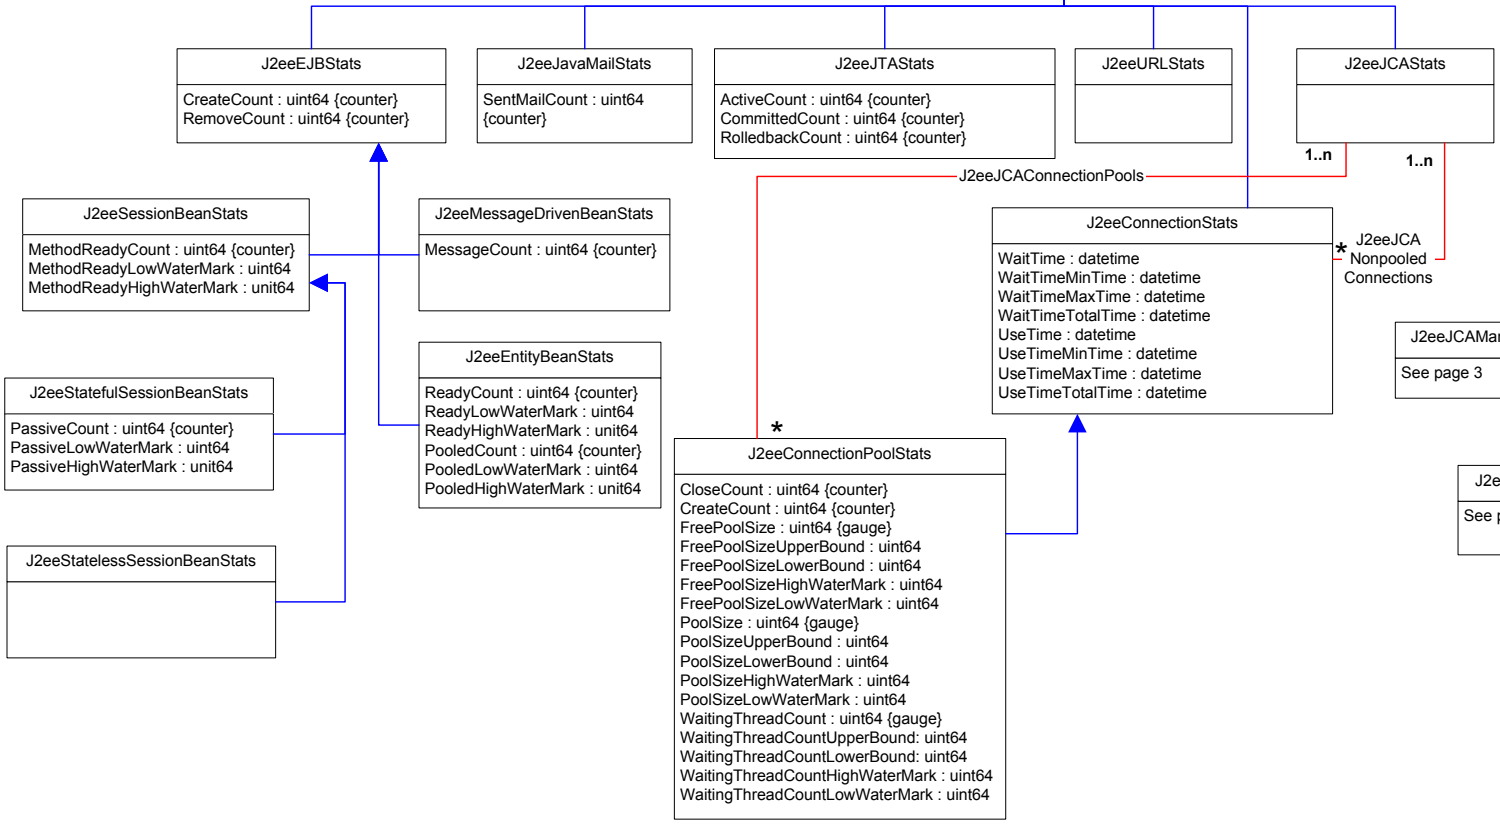

Title : App Server CIM Model 2.8 Final
Filename: CIM_Application28-J2eeAppserver-Final.vsd
Author : DMTF Application WG
Date : 1/16/2004

Page 1 : - J2EE Server
Page 2 : J2EE Modules & Beans
Page 3 : J2EE Resource & Indication
Page 4 : J2EE Statistics (1)
Page 5 : J2EE Statistics (2)
Page 6 : Association Hierarchy
Page 7 : Aggregation Hierarchy

Page 2 : J2EE Modules & Beans

-  Inheritance
-  Association
-  Association with WEAK reference
-  Aggregation
-  Aggregation with WEAK reference
-  Composition Aggregation
-  Equivalent to: 0..n

Element
StatisticalData

Dependency

Component

-  Inheritance
-  Association
-  Association with WEAK reference
-  Aggregation
-  Aggregation with WEAK reference
-  Composition Aggregation
-  Equivalent to: 0 .. n