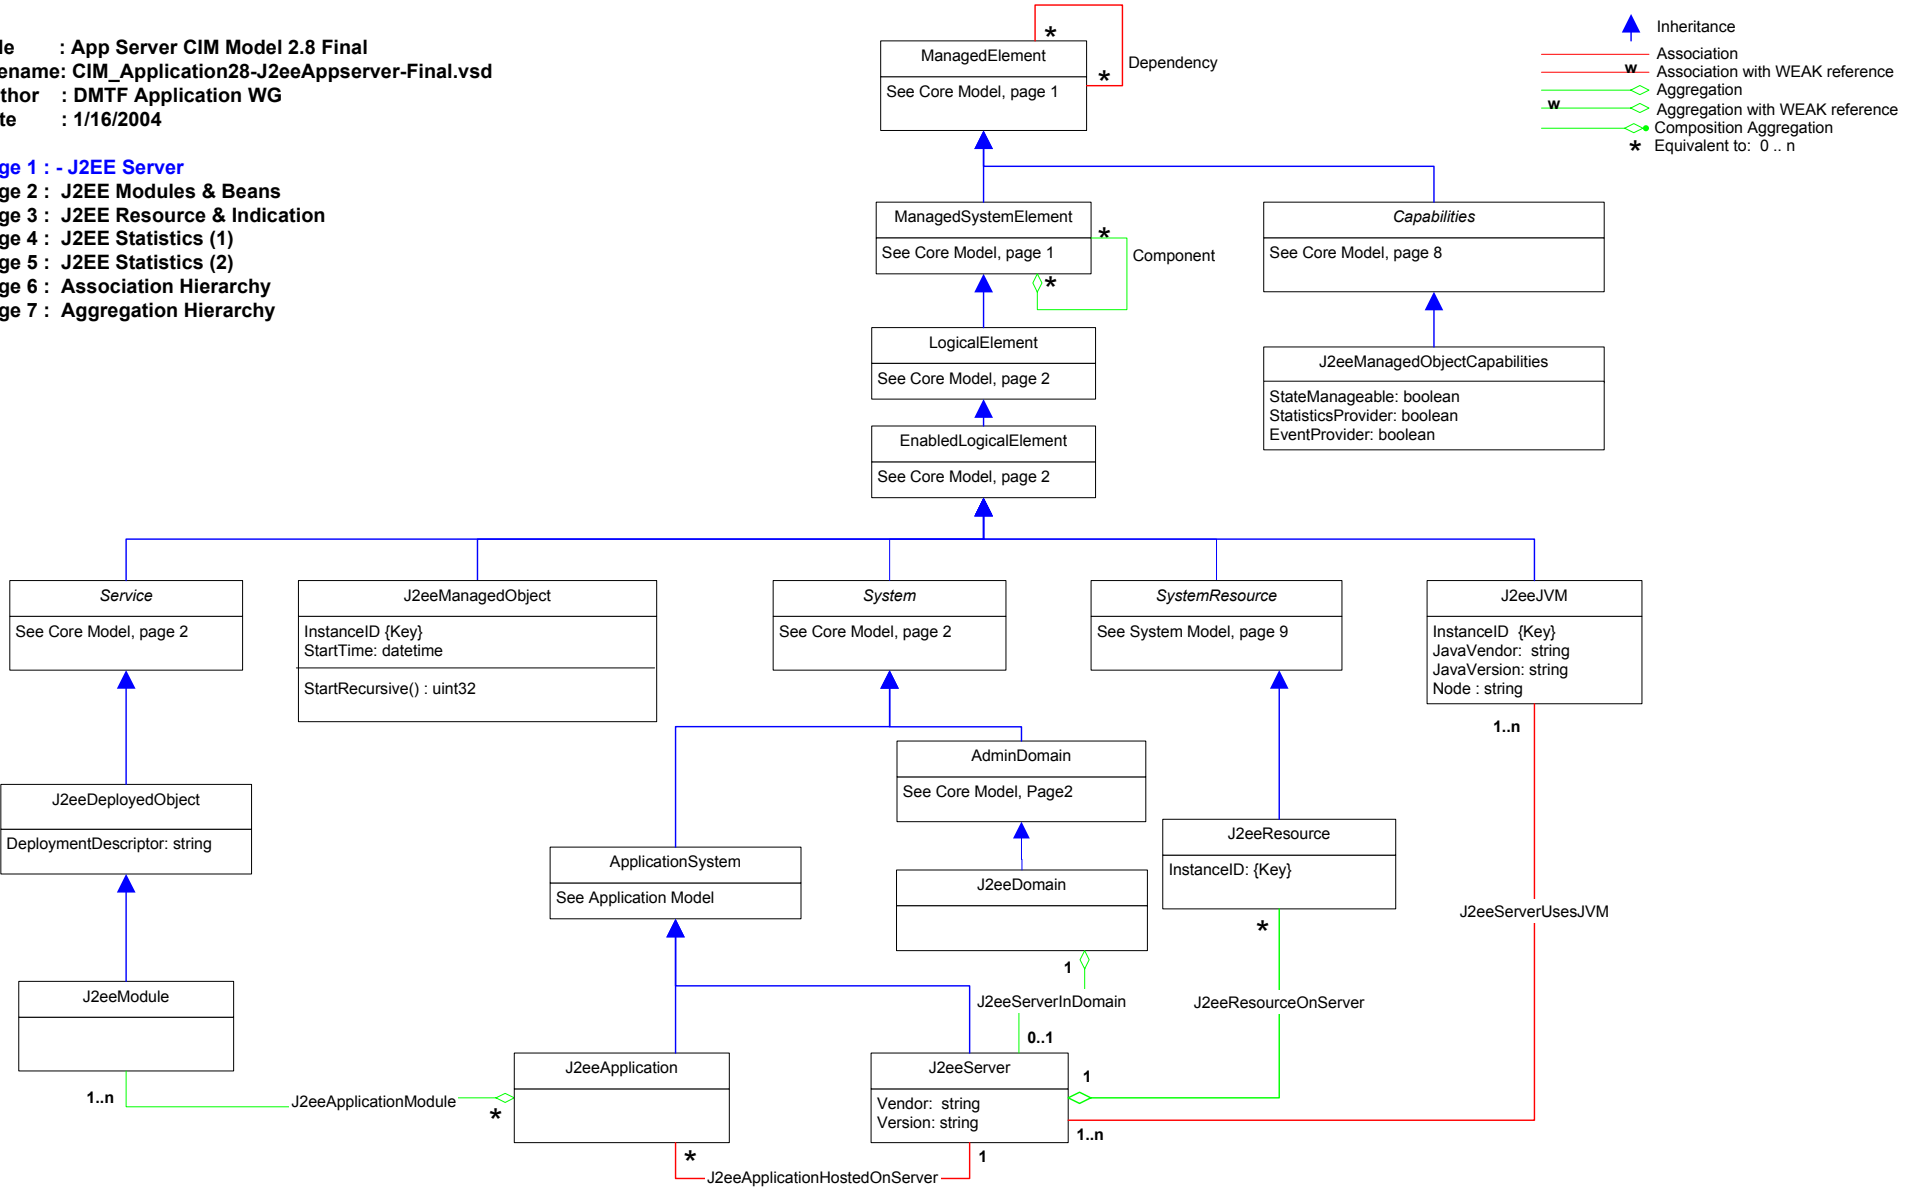

Title : App Server CIM Model 2.8 Final
Filename: CIM_Application28-J2eeAppserver-Final.vsd
Author : DMTF Application WG
Date : 1/16/2004

Page 1 : - J2EE Server
Page 2 : J2EE Modules & Beans
Page 3 : J2EE Resource & Indication
Page 4 : J2EE Statistics (1)
Page 5 : J2EE Statistics (2)
Page 6 : Association Hierarchy
Page 7 : Aggregation Hierarchy

Page 2 : J2EE Modules & Beans

-  Inheritance
-  Association
-  Association with WEAK reference
-  Aggregation
-  Aggregation with WEAK reference
-  Composition Aggregation
-  Equivalent to: 0..n

Element
StatisticalData

Dependency

Component

-  Inheritance
-  Association
-  Association with WEAK reference
-  Aggregation
-  Aggregation with WEAK reference
-  Composition Aggregation
-  Equivalent to: 0 .. n