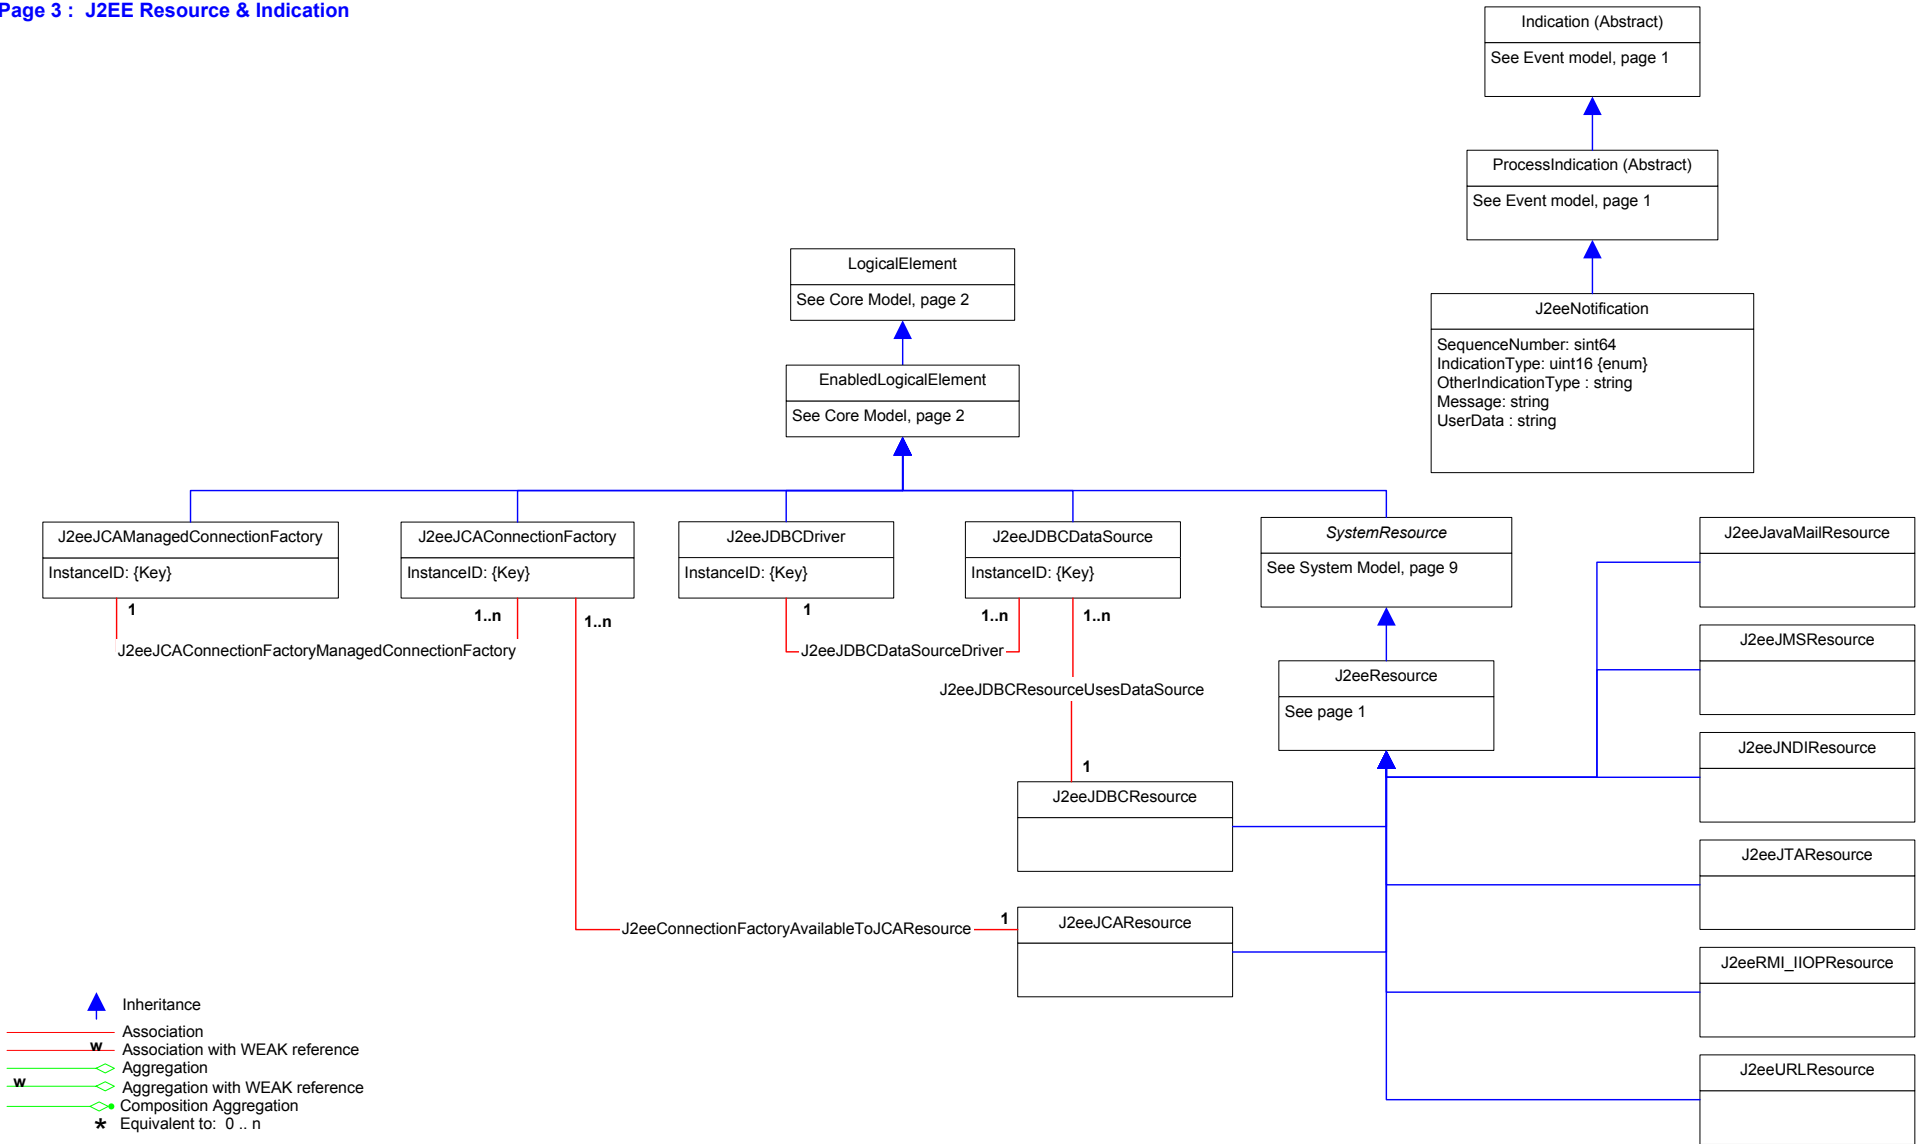

Title : App Server CIM Model 2.8 Final
Filename: CIM_Application28-J2eeAppserver-Final.vsd
Author : DMTF Application WG
Date : 1/16/2004

Page 1 : - J2EE Server
Page 2 : J2EE Modules & Beans
Page 3 : J2EE Resource & Indication
Page 4 : J2EE Statistics (1)
Page 5 : J2EE Statistics (2)
Page 6 : Association Hierarchy
Page 7 : Aggregation Hierarchy

Page 2 : J2EE Modules & Beans

-  Inheritance
-  Association
-  Association with WEAK reference
-  Aggregation
-  Aggregation with WEAK reference
-  Composition Aggregation
-  Equivalent to: 0..n

Element
StatisticalData

Dependency

Component

-  Inheritance
-  Association
-  Association with WEAK reference
-  Aggregation
-  Aggregation with WEAK reference
-  Composition Aggregation
-  Equivalent to: 0 .. n