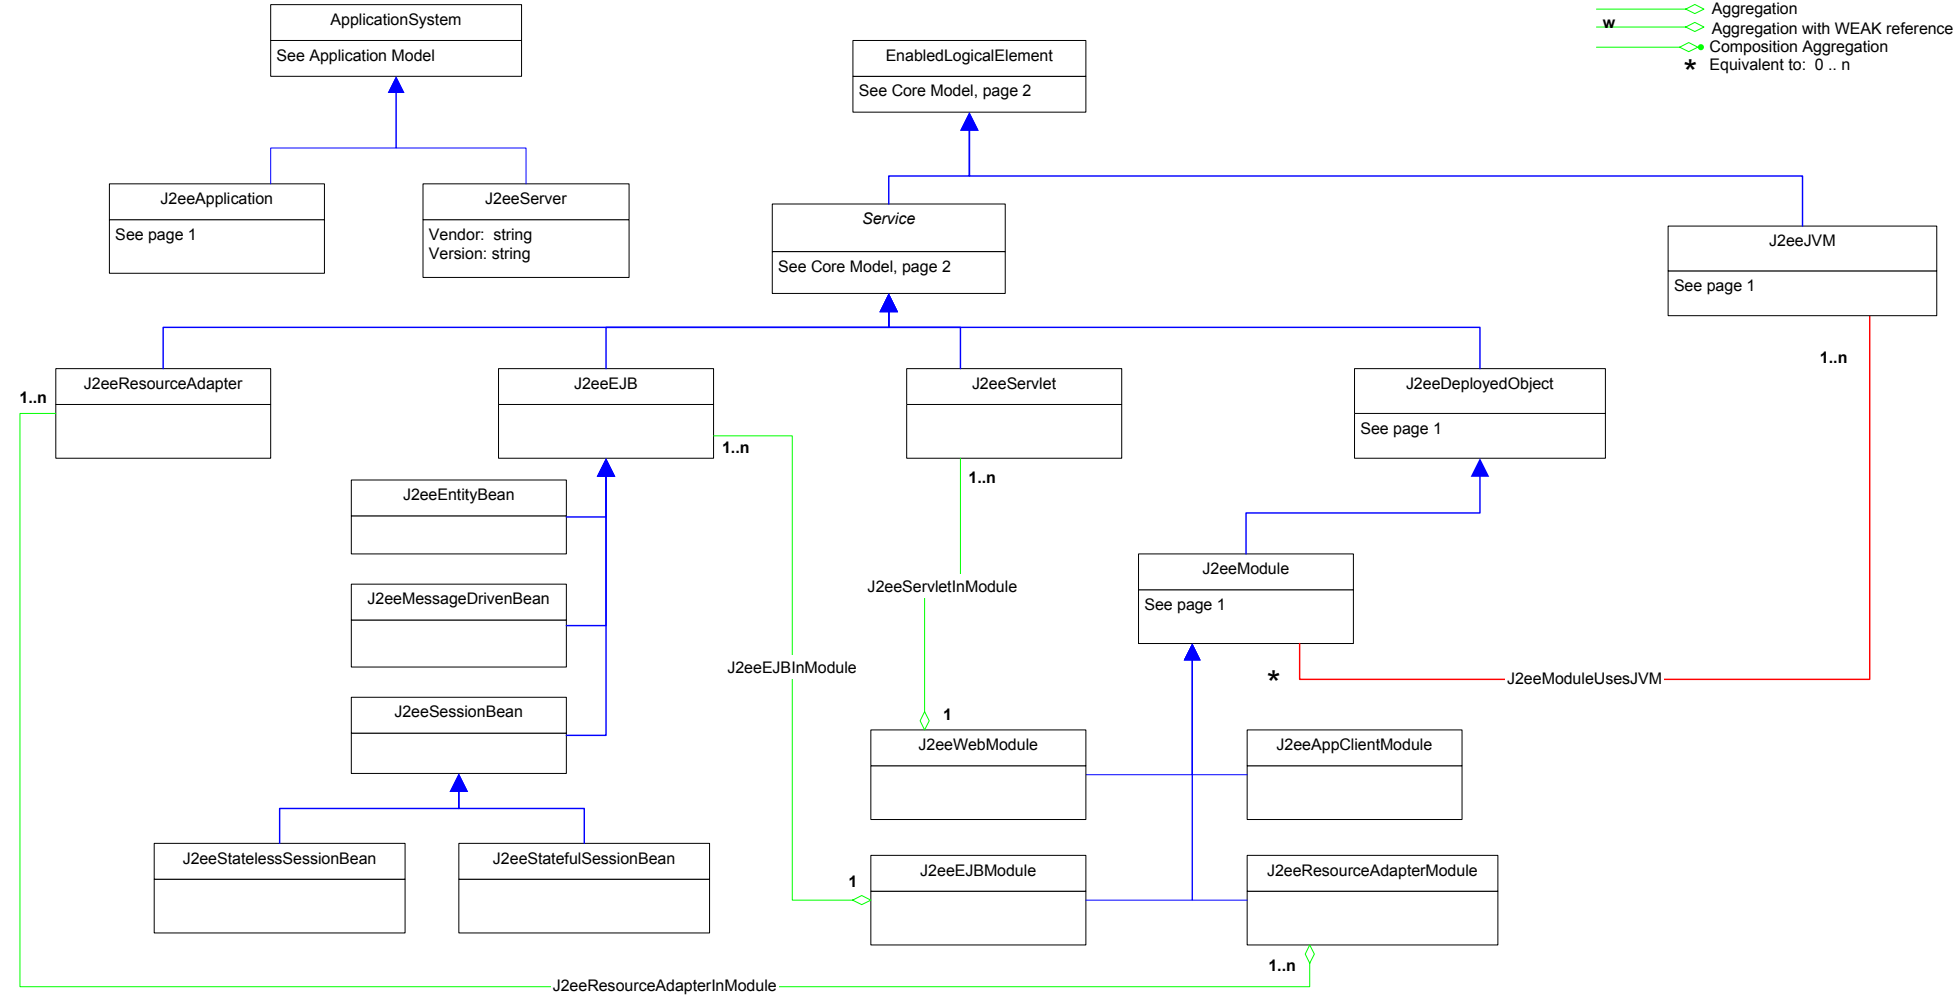

Title : App Server CIM Model 2.8 Final
Filename: CIM_Application28-J2eeAppserver-Final.vsd
Author : DMTF Application WG
Date : 1/16/2004

Page 1 : - J2EE Server
Page 2 : J2EE Modules & Beans
Page 3 : J2EE Resource & Indication
Page 4 : J2EE Statistics (1)
Page 5 : J2EE Statistics (2)
Page 6 : Association Hierarchy
Page 7 : Aggregation Hierarchy

Page 2 : J2EE Modules & Beans

-  Inheritance
-  Association
-  Association with WEAK reference
-  Aggregation
-  Aggregation with WEAK reference
-  Composition Aggregation
-  Equivalent to: 0..n

Element
StatisticalData

Dependency

Component

-  Inheritance
-  Association
-  Association with WEAK reference
-  Aggregation
-  Aggregation with WEAK reference
-  Composition Aggregation
-  Equivalent to: 0 .. n