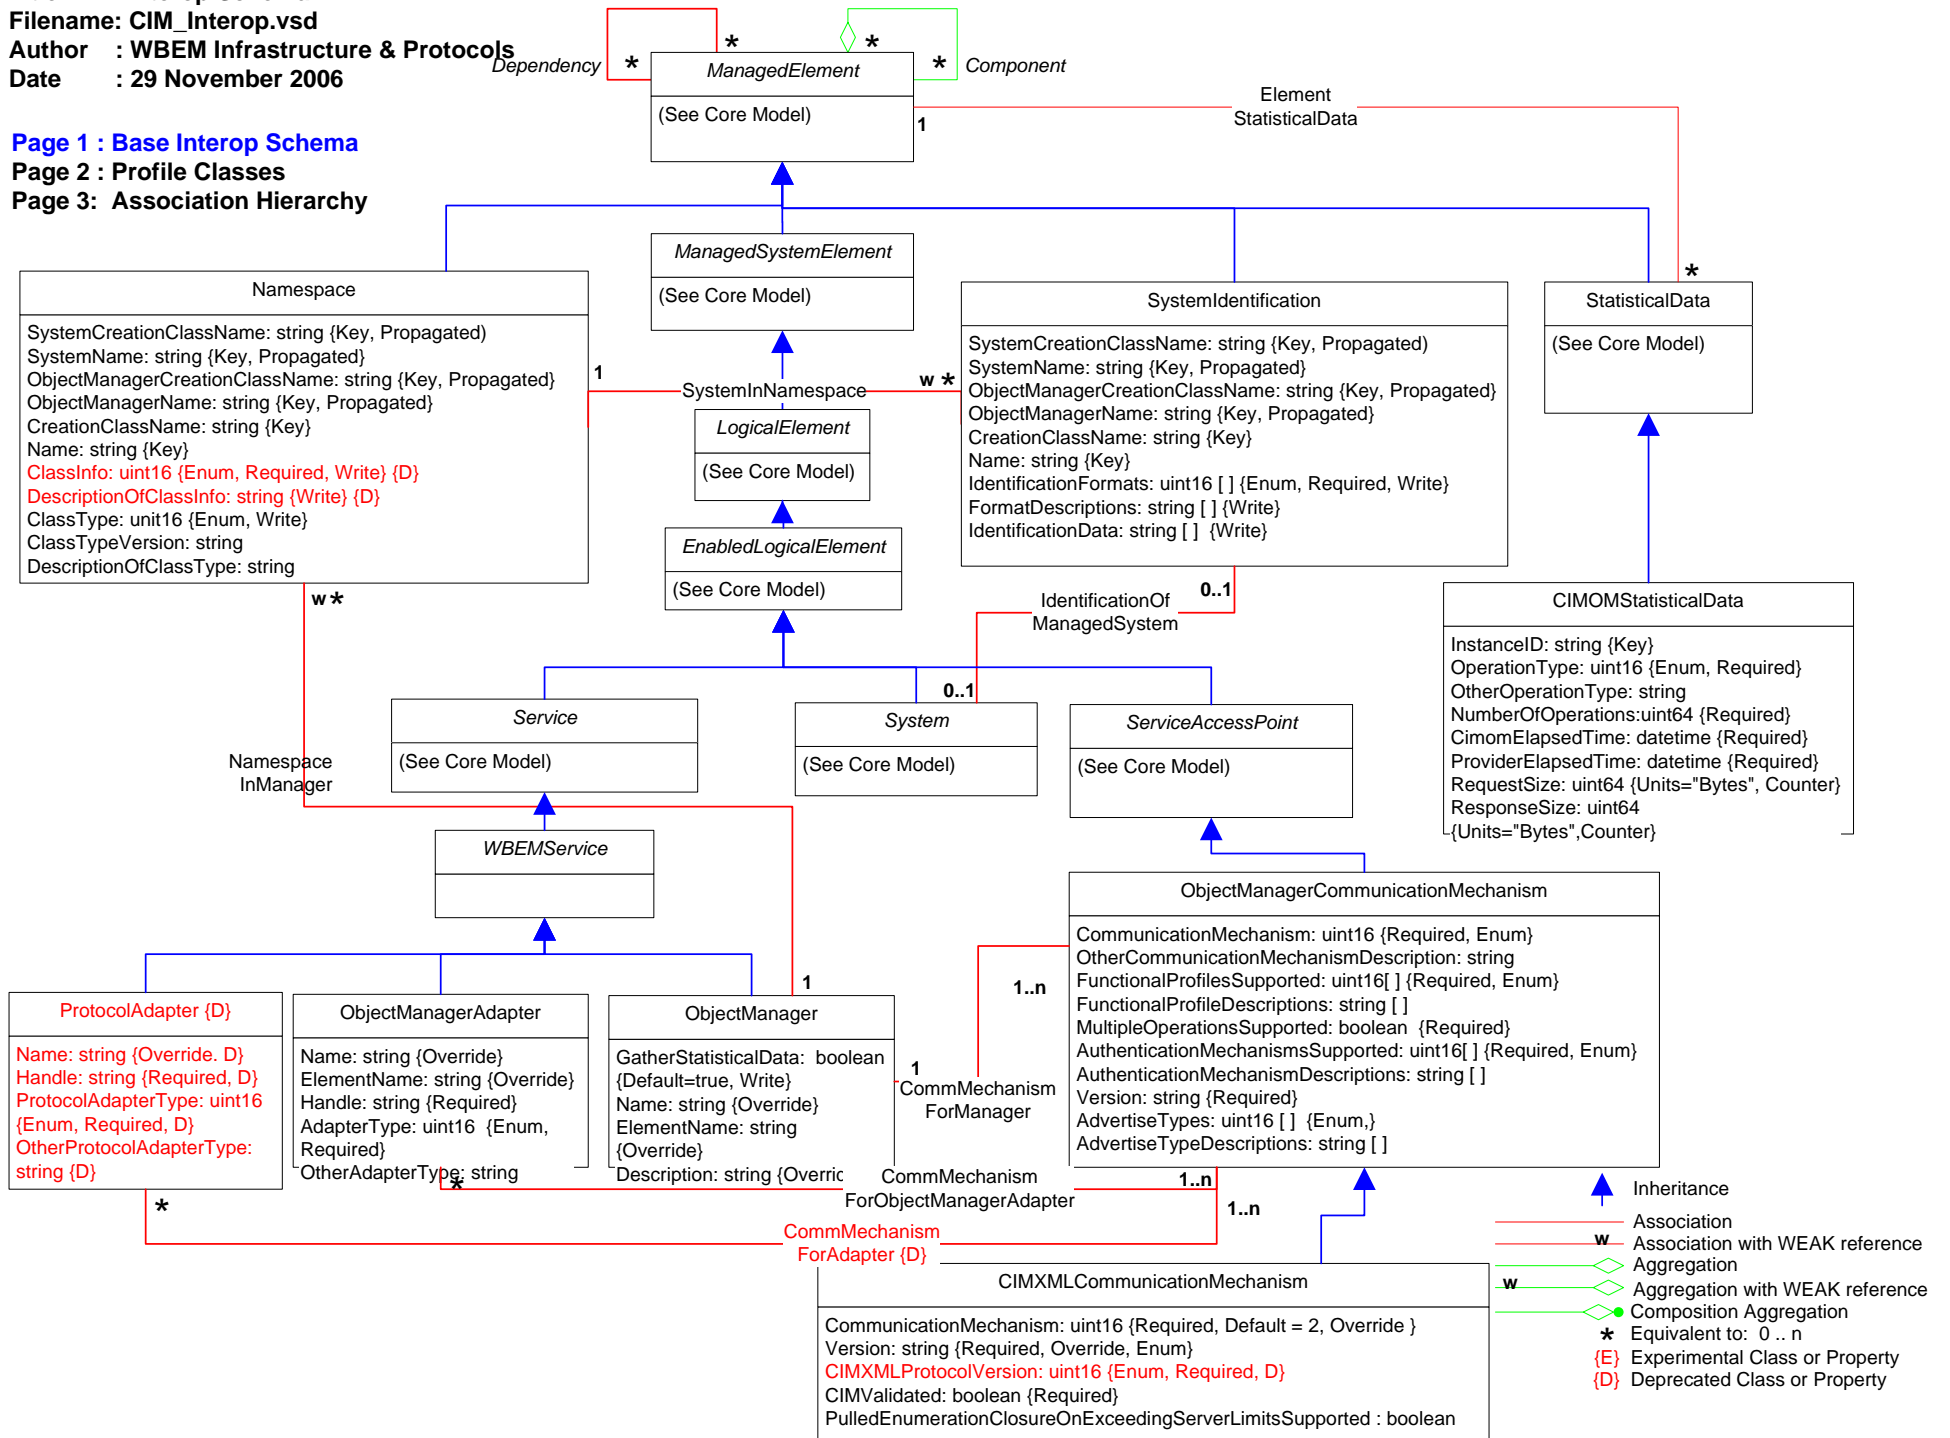

Title : Interop Schema 2.14
Filename: CIM_Interop.vsd
Author : WBEM Infrastructure & Protocols
Date : 29 November 2006

Page 1 : Base Interop Schema
Page 2 : Profile Classes
Page 3: Association Hierarchy

- Inheritance
- Association
- Association with WEAK reference
- Aggregation
- Aggregation with WEAK reference
- Composition Aggregation
- Equivalent to: 0..n
- Experimental Class or Property
- Deprecated Class or Property

Page 2 : Profile Classes