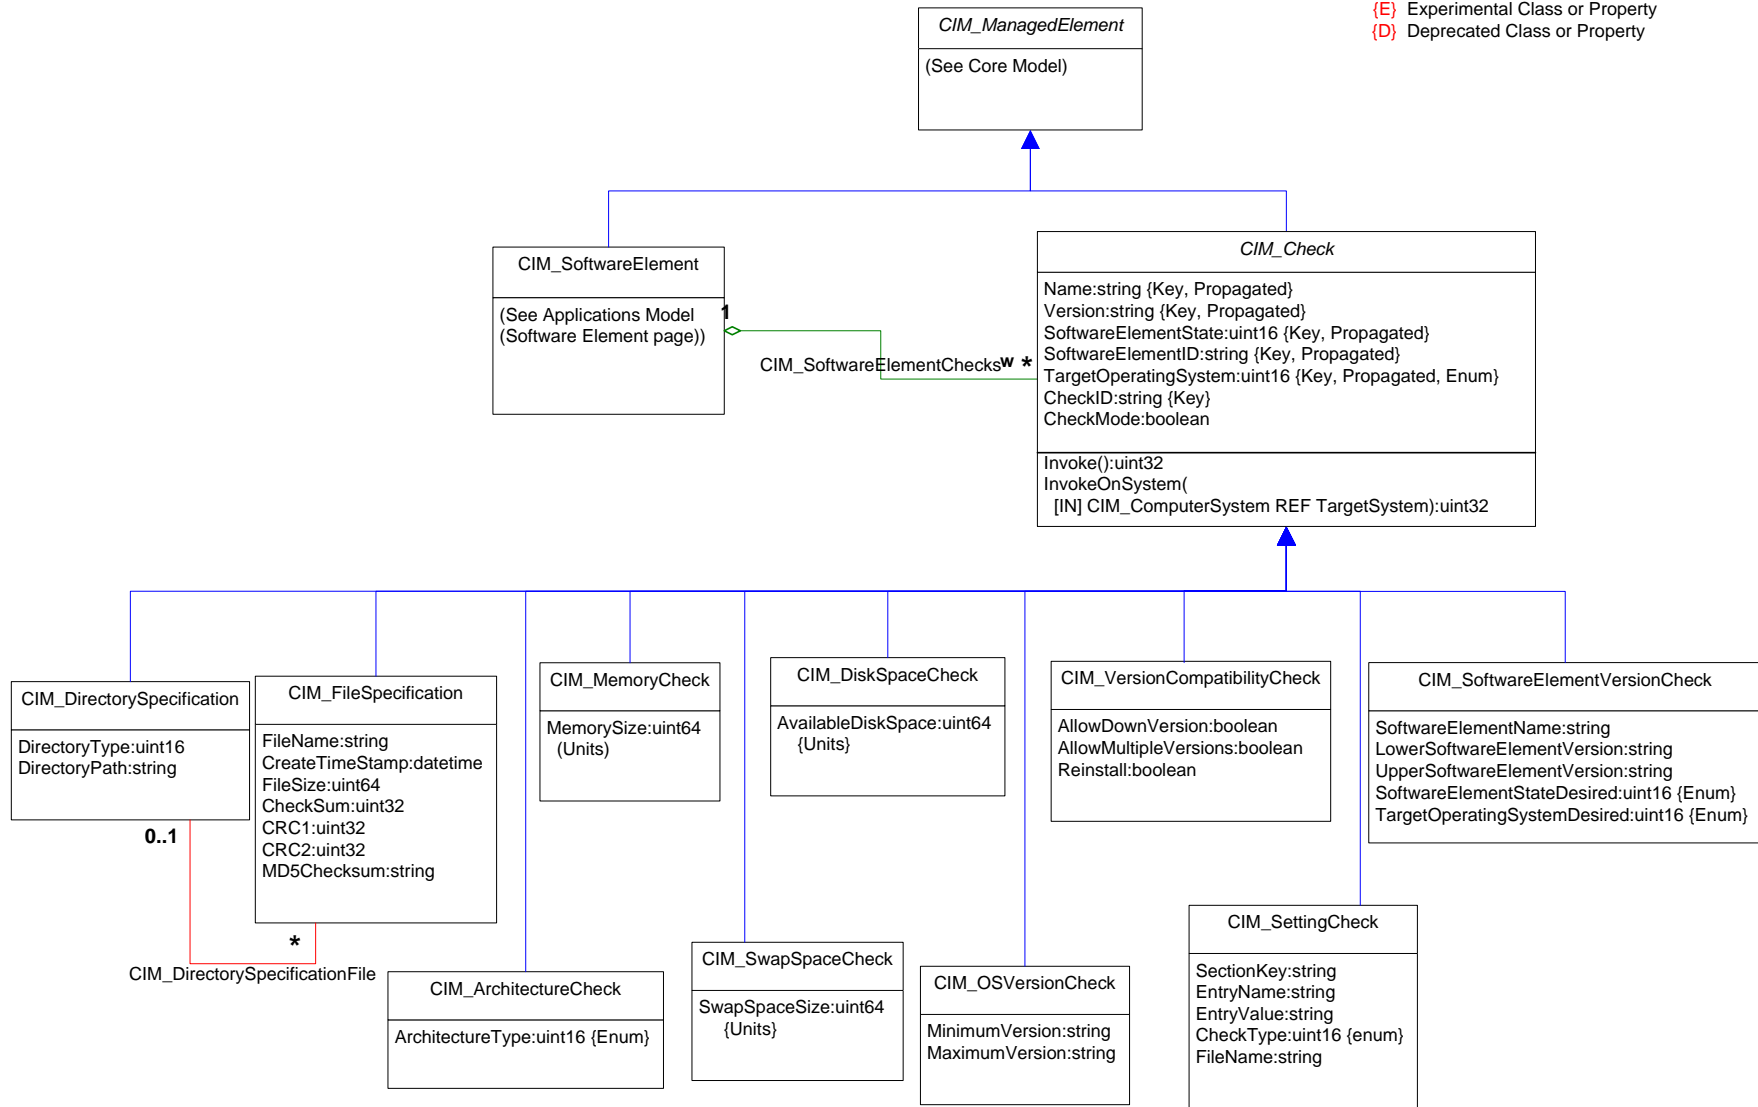

Title : Application Model Specification V2.13
 File : CIM_Application.vsd
 Author : DMTF Application Working Group
 Date : 07 September 2006
 Page 1 : Software Feature, SoftwareElement, and Installed Software
 Page 2 : Software Element Checks
 Page 3 : Software Element Actions
 Page 4 : Associated System Software Features and Elements
 Page 5 : BIOS and Device Driver Software
 Page 6 : Application RunTime Model
 Page 7 : Aggregation Hierarchy
 Page 8 : Association Hierarchy

-  Inheritance
-  Association
-  Association with WEAK reference
-  Aggregation
-  Aggregation with WEAK reference
-  Composition Aggregation
-  Equivalent to: 0..n
-  (E) Experimental Class or Property
-  (D) Deprecated Class or Property

-  Inheritance
-  Association
-  Association with WEAK reference
-  Aggregation
-  Aggregation with WEAK reference
-  Composition Aggregation
-  Equivalent to: 0..n
-  Experimental Class or Property
-  Deprecated Class or Property

Page 7 : Aggregation Hierarchy

-  Inheritance
- Association
- Association with WEAK reference
- Aggregation
- Aggregation with WEAK reference
- Composition Aggregation
- Equivalent to: 0..n
- Experimental Class or Property
- Deprecated Class or Property