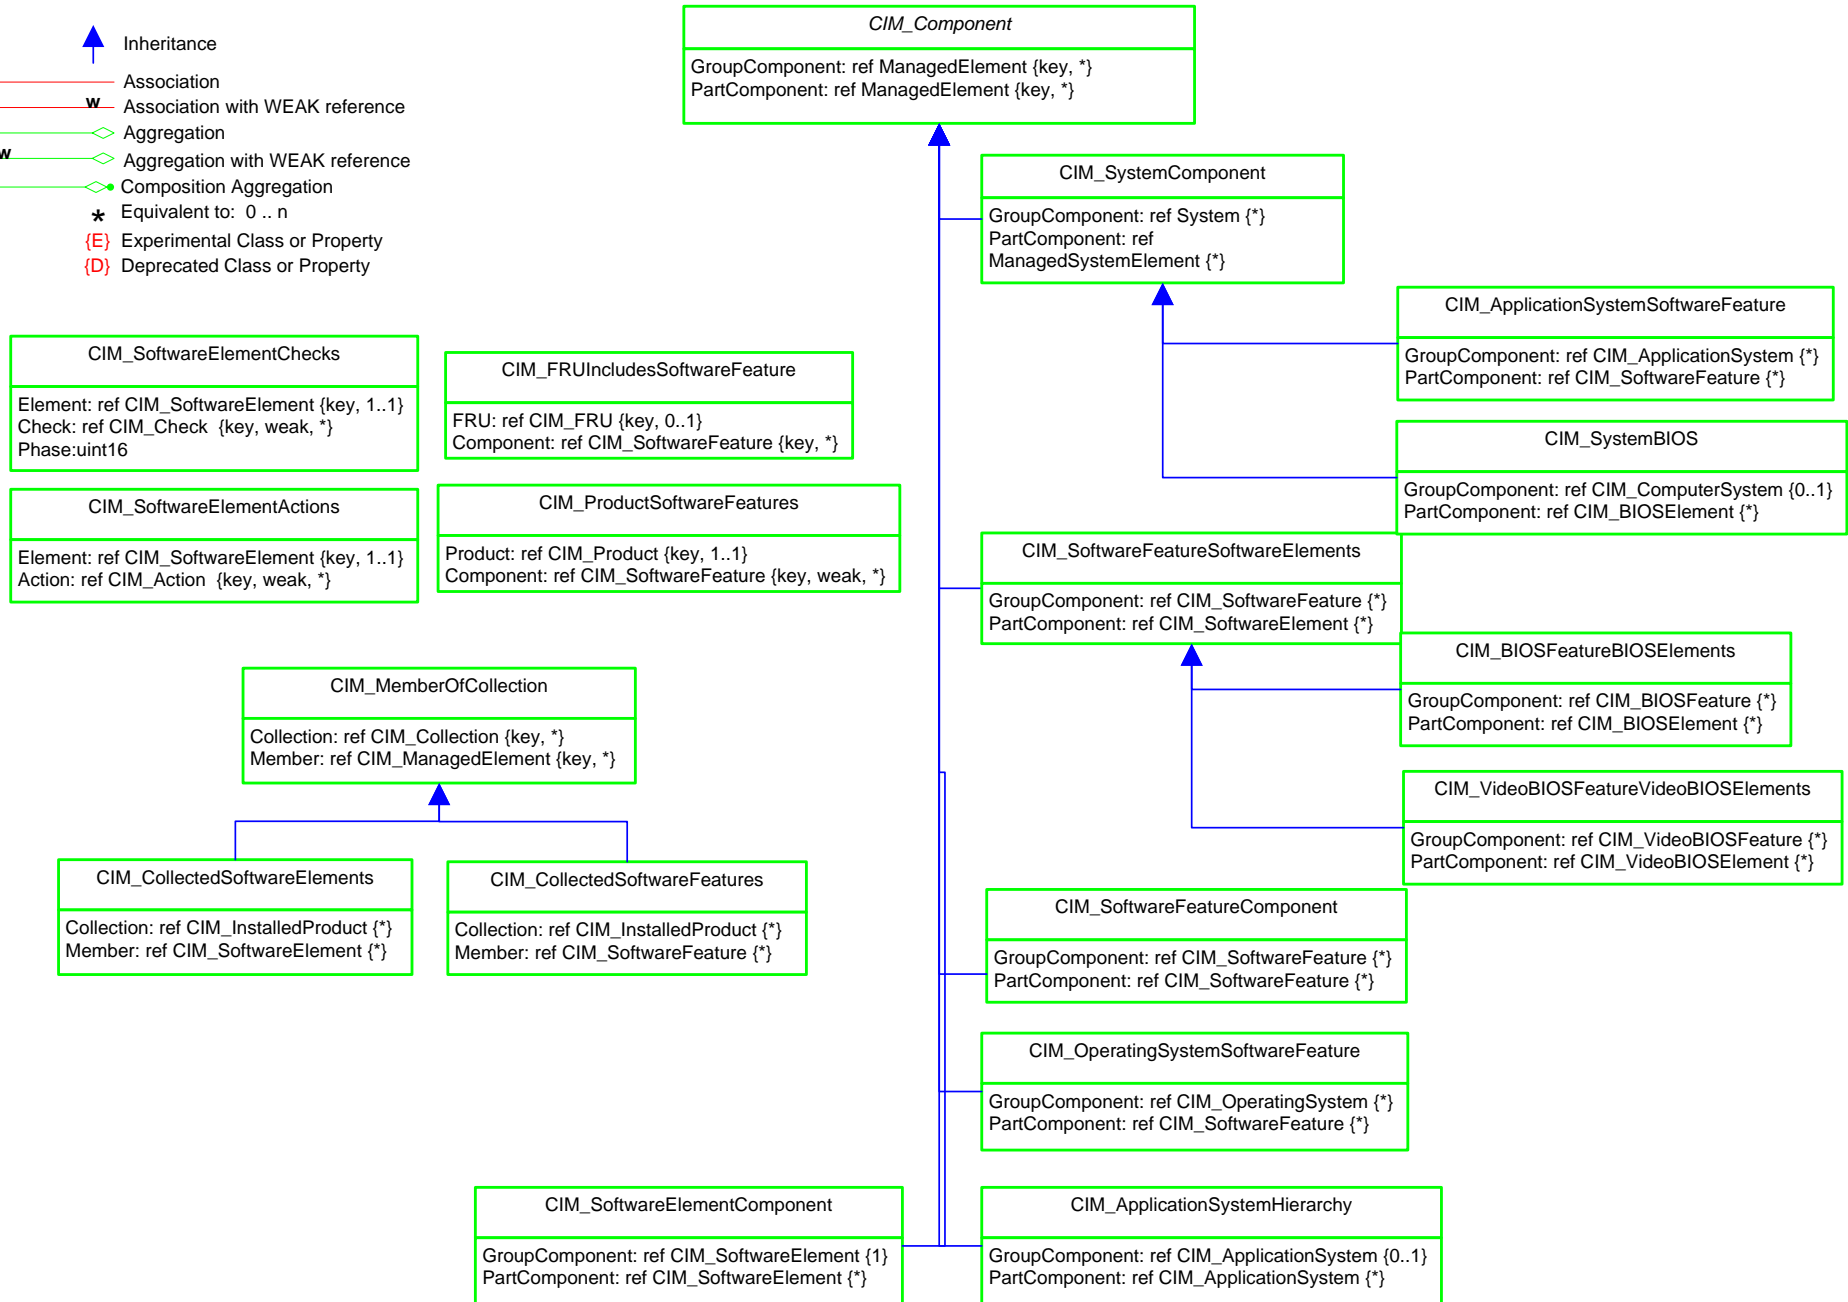

-  Inheritance
-  Association
-  Association with WEAK reference
-  Aggregation
-  Aggregation with WEAK reference
-  Composition Aggregation
-  Equivalent to: 0..n
-  Experimental Class or Property
-  Deprecated Class or Property

Page 4 : Associated System Software Features and Elements

-  Inheritance
-  Association
-  Association with WEAK reference
-  Aggregation
-  Aggregation with WEAK reference
-  Composition Aggregation
-  Equivalent to: 0 .. n
-  Experimental Class or Property
-  Deprecated Class or Property

Page 6 : Application RunTime Model

-  Inheritance
-  Association
-  Association with WEAK reference
-  Aggregation
-  Aggregation with WEAK reference
-  Composition Aggregation
- *** Equivalent to: 0..n
- {E}** Experimental Class or Property
- {D}** Deprecated Class or Property

Page 7 : Aggregation Hierarchy

-  Inheritance
- Association
- Association with WEAK reference
- Aggregation
- Aggregation with WEAK reference
- Composition Aggregation
- Equivalent to: 0..n
- Experimental Class or Property
- Deprecated Class or Property