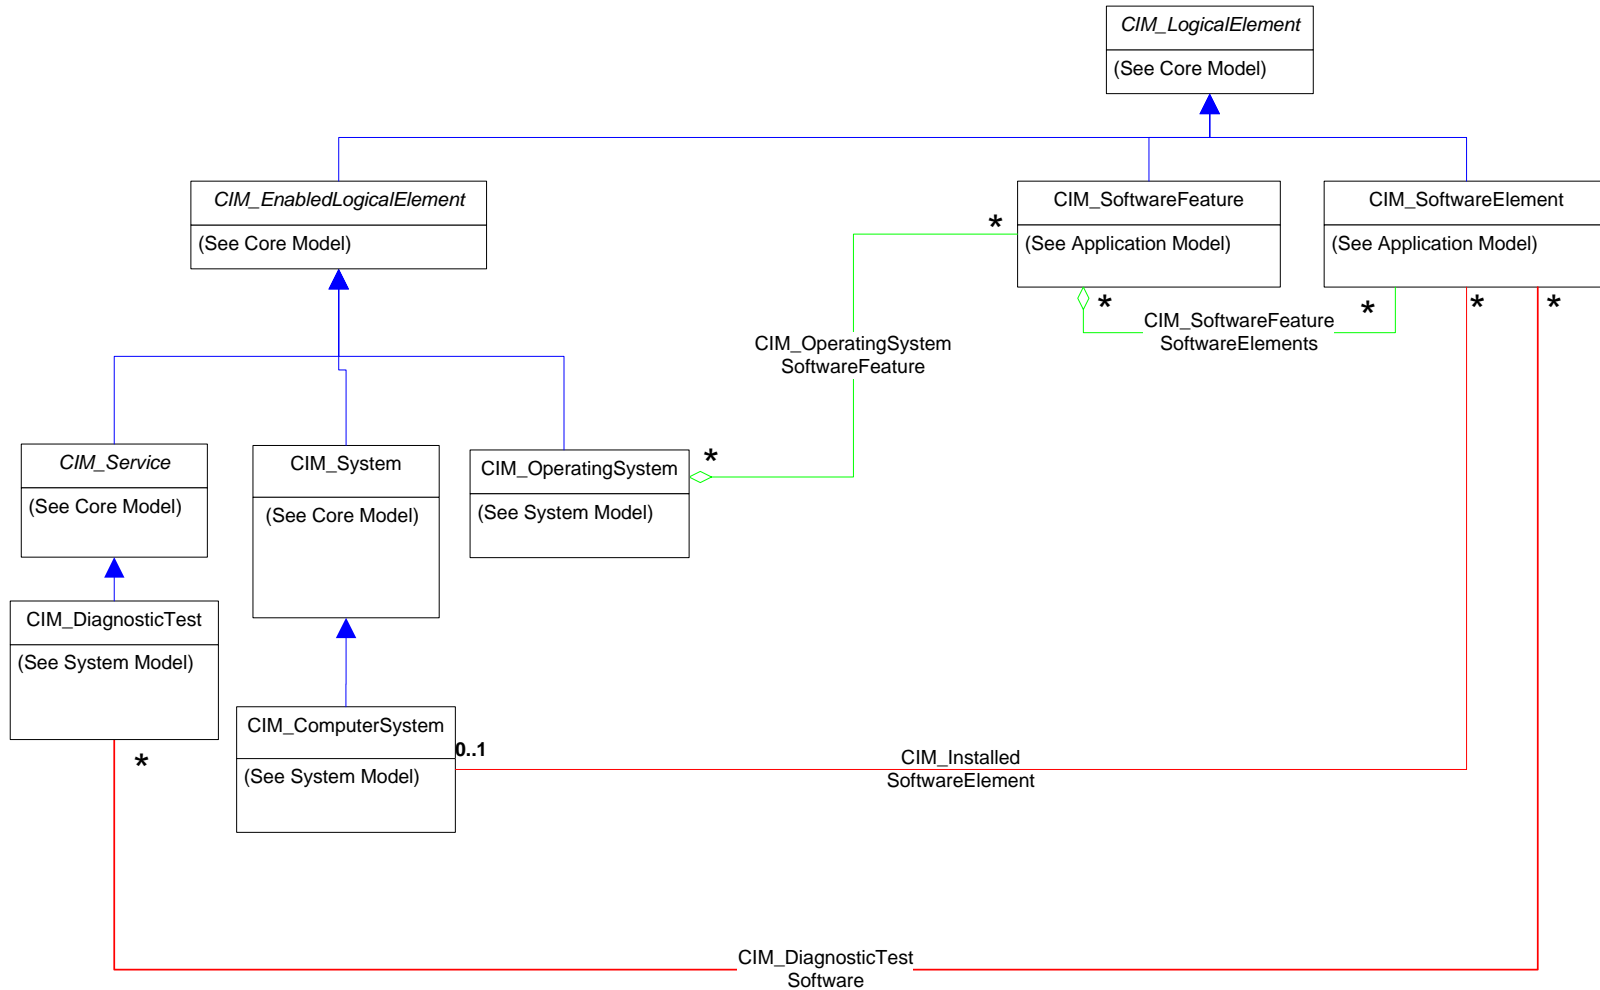

Title : Application Model Specification V2.13
 File : CIM_Application.vsd
 Author : DMTF Application Working Group
 Date : 07 September 2006
 Page 1 : Software Feature, SoftwareElement, and Installed Software
 Page 2 : Software Element Checks
 Page 3 : Software Element Actions
 Page 4 : Associated System Software Features and Elements
 Page 5 : BIOS and Device Driver Software
 Page 6 : Application RunTime Model
 Page 7 : Aggregation Hierarchy
 Page 8 : Association Hierarchy

-  Inheritance
-  Association
-  Association with WEAK reference
-  Aggregation
-  Aggregation with WEAK reference
-  Composition Aggregation
-  Equivalent to: 0..n
-  (E) Experimental Class or Property
-  (D) Deprecated Class or Property

-  Inheritance
-  Association
-  Association with WEAK reference
-  Aggregation
-  Aggregation with WEAK reference
-  Composition Aggregation
-  Equivalent to: 0..n
-  Experimental Class or Property
-  Deprecated Class or Property

Page 4 : Associated System Software Features and Elements

-  Inheritance
-  Association
-  Association with WEAK reference
-  Aggregation
-  Aggregation with WEAK reference
-  Composition Aggregation
-  Equivalent to: 0 .. n
-  Experimental Class or Property
-  Deprecated Class or Property