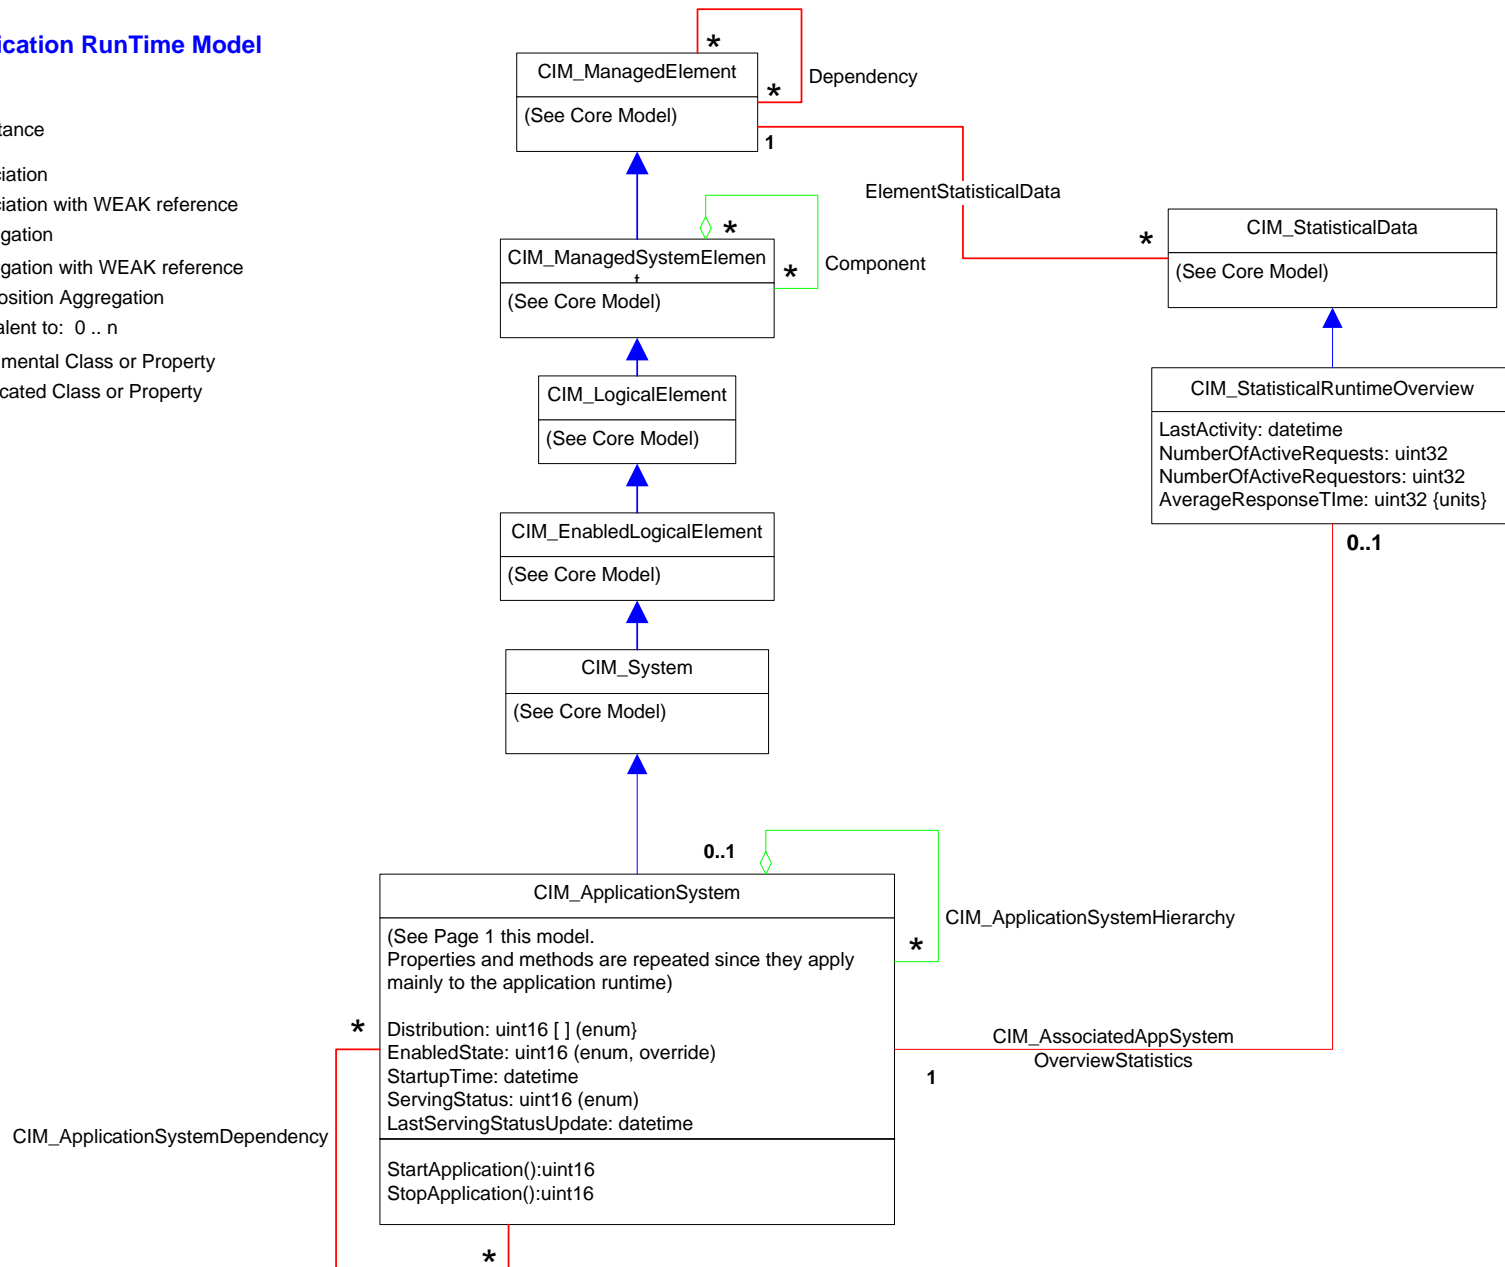

-  Inheritance
-  Association
-  Association with WEAK reference
-  Aggregation
-  Aggregation with WEAK reference
-  Composition Aggregation
-  Equivalent to: 0..n
-  Experimental Class or Property
-  Deprecated Class or Property

Page 4 : Associated System Software Features and Elements

-  Inheritance
-  Association
-  Association with WEAK reference
-  Aggregation
-  Aggregation with WEAK reference
-  Composition Aggregation
-  Equivalent to: 0 .. n
-  Experimental Class or Property
-  Deprecated Class or Property

Page 6 : Application RunTime Model

-  Inheritance
-  Association
-  Association with WEAK reference
-  Aggregation
-  Aggregation with WEAK reference
-  Composition Aggregation
- *** Equivalent to: 0..n
- {E}** Experimental Class or Property
- {D}** Deprecated Class or Property

Page 7 : Aggregation Hierarchy

-  Inheritance
- Association
- Association with WEAK reference
- Aggregation
- Aggregation with WEAK reference
- Composition Aggregation
- Equivalent to: 0..n
- Experimental Class or Property
- Deprecated Class or Property