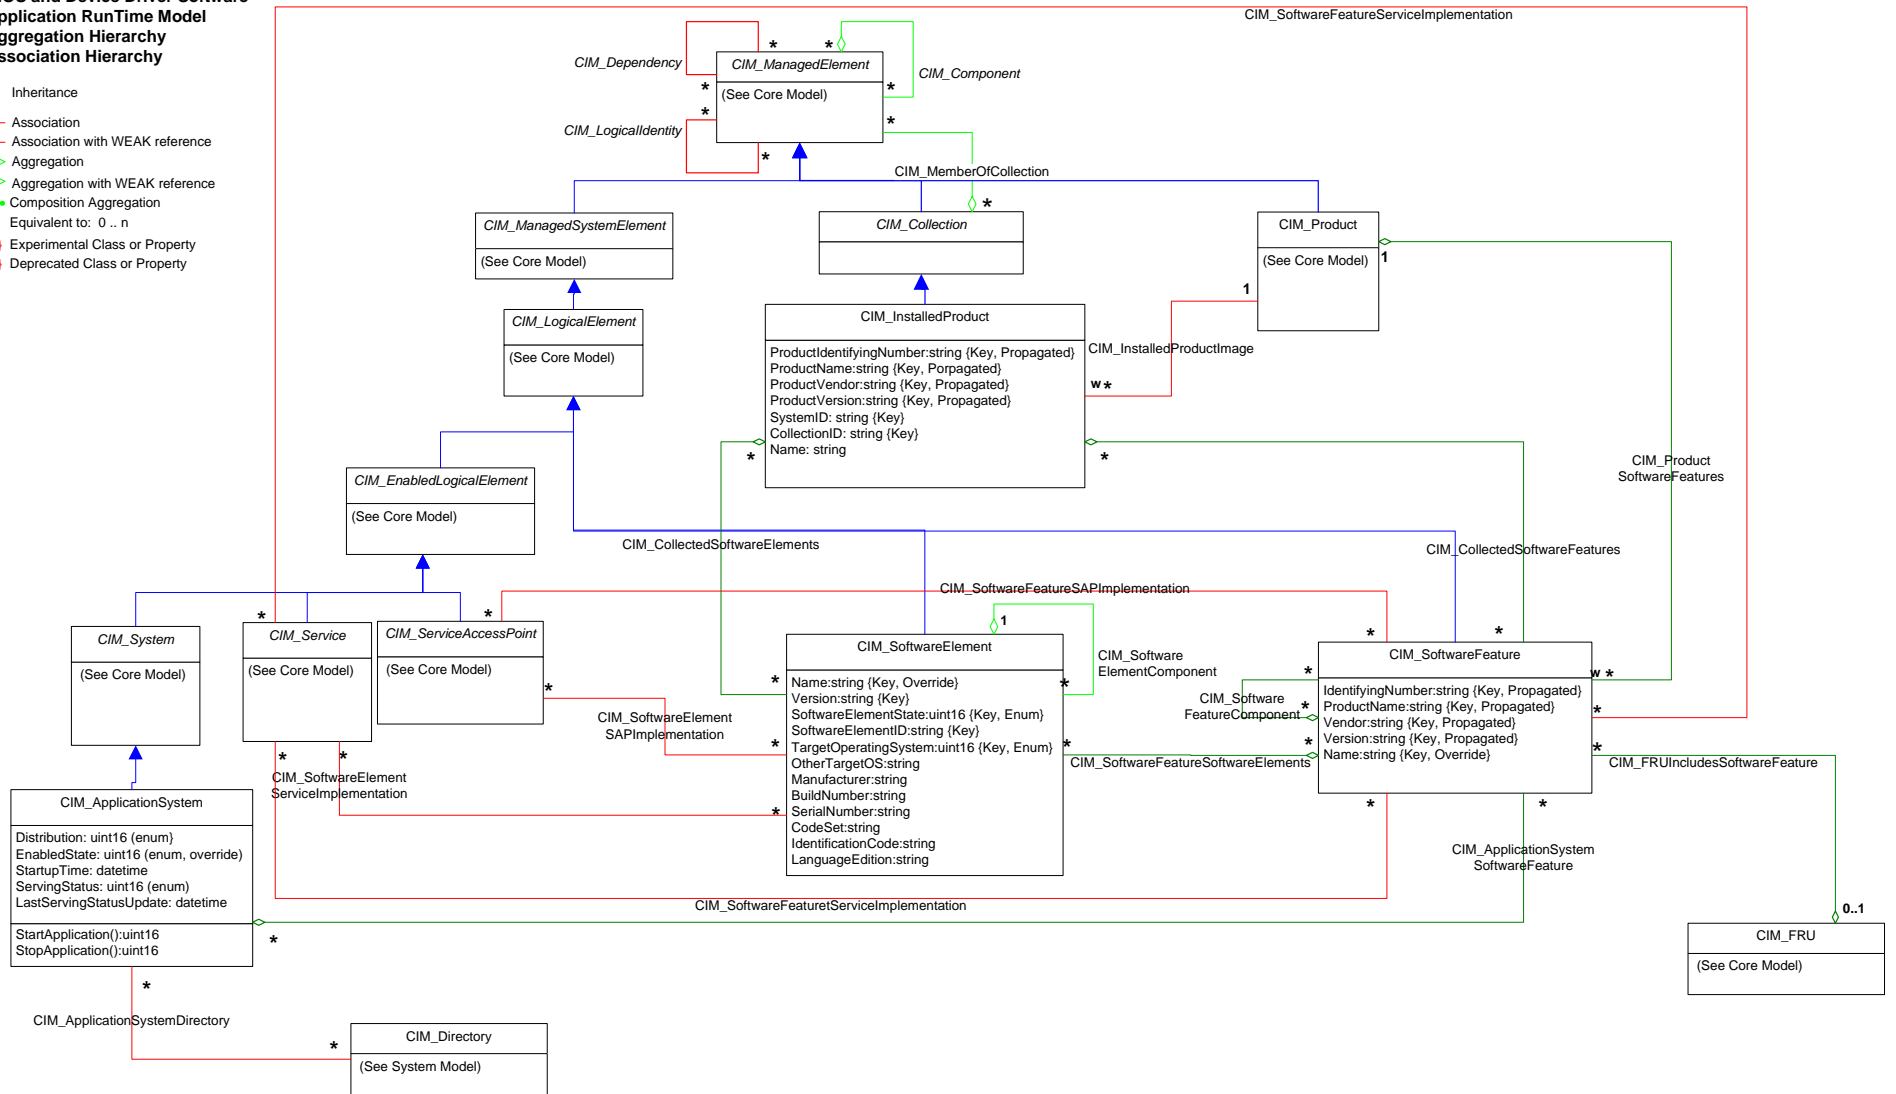

Title : Application Model Specification V2.13
 File : CIM_Application.vsd
 Author : DMTF Application Working Group
 Date : 07 September 2006
 Page 1 : Software Feature, SoftwareElement, and Installed Software
 Page 2 : Software Element Checks
 Page 3 : Software Element Actions
 Page 4 : Associated System Software Features and Elements
 Page 5 : BIOS and Device Driver Software
 Page 6 : Application RunTime Model
 Page 7 : Aggregation Hierarchy
 Page 8 : Association Hierarchy

-  Inheritance
-  Association
-  Association with WEAK reference
-  Aggregation
-  Aggregation with WEAK reference
-  Composition Aggregation
-  Equivalent to: 0..n
-  (E) Experimental Class or Property
-  (D) Deprecated Class or Property

-  Inheritance
-  Association
-  Association with WEAK reference
-  Aggregation
-  Aggregation with WEAK reference
-  Composition Aggregation
-  Equivalent to: 0..n
-  Experimental Class or Property
-  Deprecated Class or Property

Page 4 : Associated System Software Features and Elements

-  Inheritance
-  Association
-  Association with WEAK reference
-  Aggregation
-  Aggregation with WEAK reference
-  Composition Aggregation
-  Equivalent to: 0 .. n
-  Experimental Class or Property
-  Deprecated Class or Property