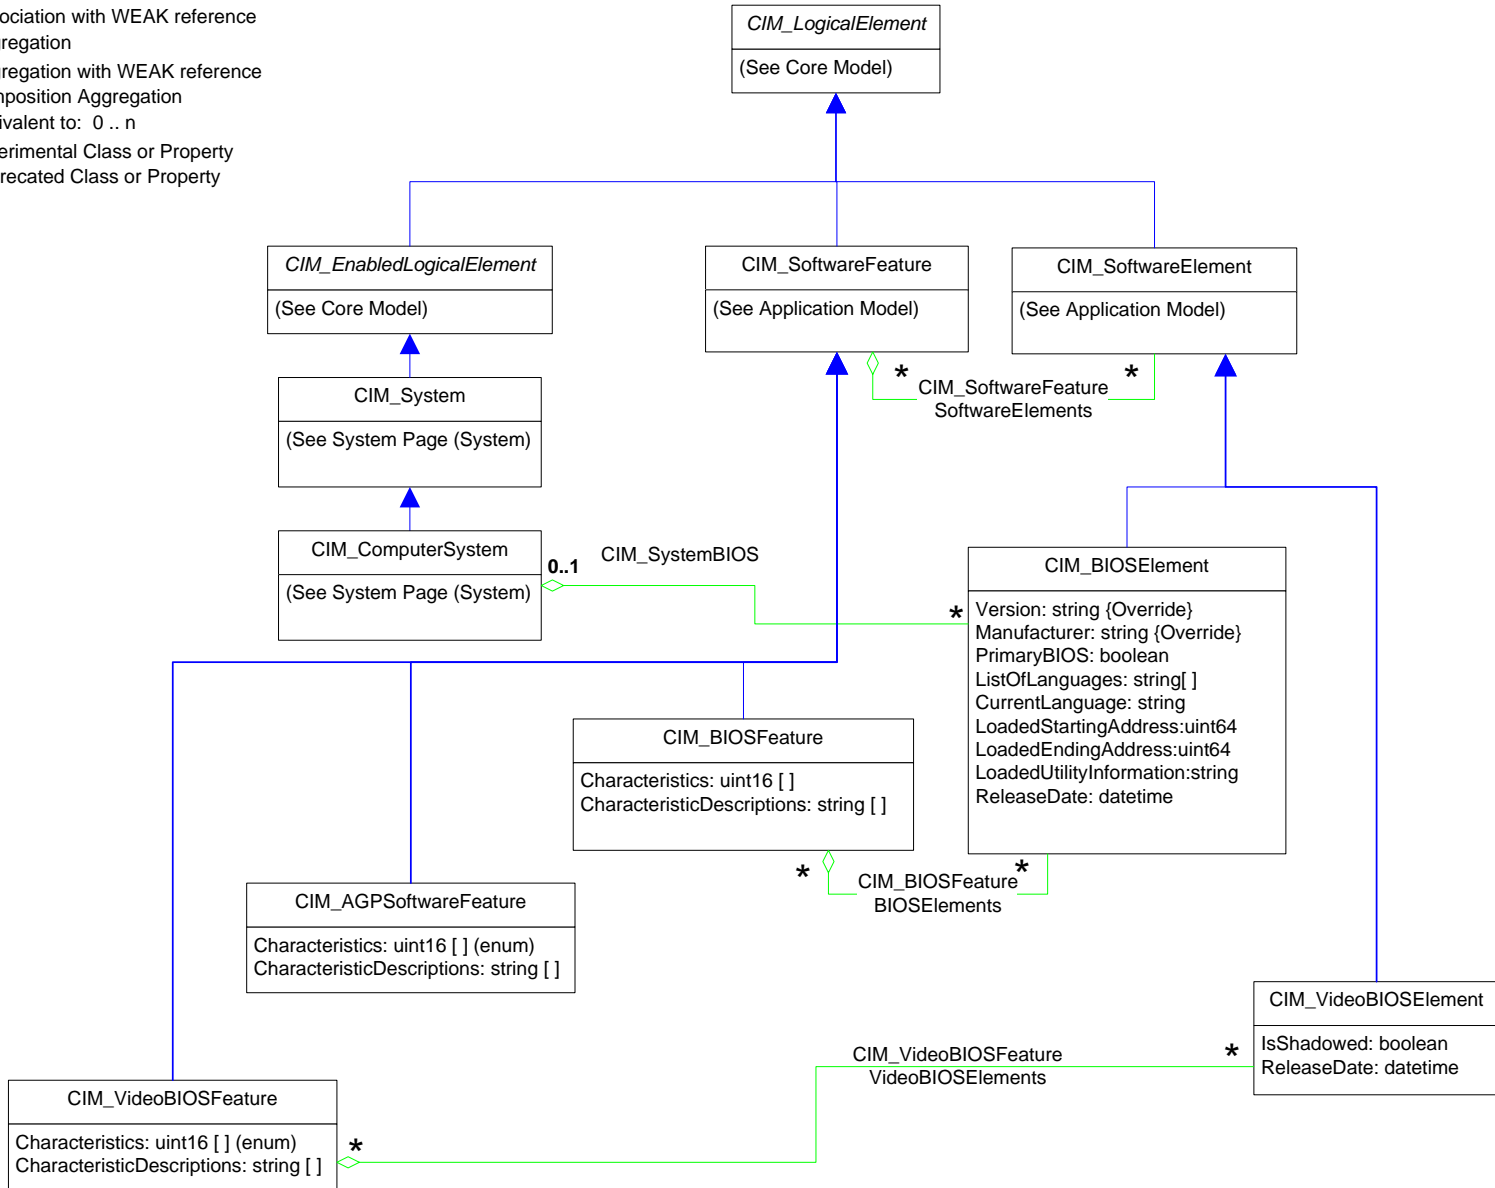

Title : Application Model Specification V2.13
 File : CIM_Application.vsd
 Author : DMTF Application Working Group
 Date : 07 September 2006
 Page 1 : Software Feature, SoftwareElement, and Installed Software
 Page 2 : Software Element Checks
 Page 3 : Software Element Actions
 Page 4 : Associated System Software Features and Elements
 Page 5 : BIOS and Device Driver Software
 Page 6 : Application RunTime Model
 Page 7 : Aggregation Hierarchy
 Page 8 : Association Hierarchy

-  Inheritance
-  Association
-  Association with WEAK reference
-  Aggregation
-  Aggregation with WEAK reference
-  Composition Aggregation
-  Equivalent to: 0..n
-  (E) Experimental Class or Property
-  (D) Deprecated Class or Property

-  Inheritance
-  Association
-  Association with WEAK reference
-  Aggregation
-  Aggregation with WEAK reference
-  Composition Aggregation
-  Equivalent to: 0..n
-  Experimental Class or Property
-  Deprecated Class or Property

Page 4 : Associated System Software Features and Elements

-  Inheritance
-  Association
-  Association with WEAK reference
-  Aggregation
-  Aggregation with WEAK reference
-  Composition Aggregation
-  Equivalent to: 0 .. n
-  Experimental Class or Property
-  Deprecated Class or Property