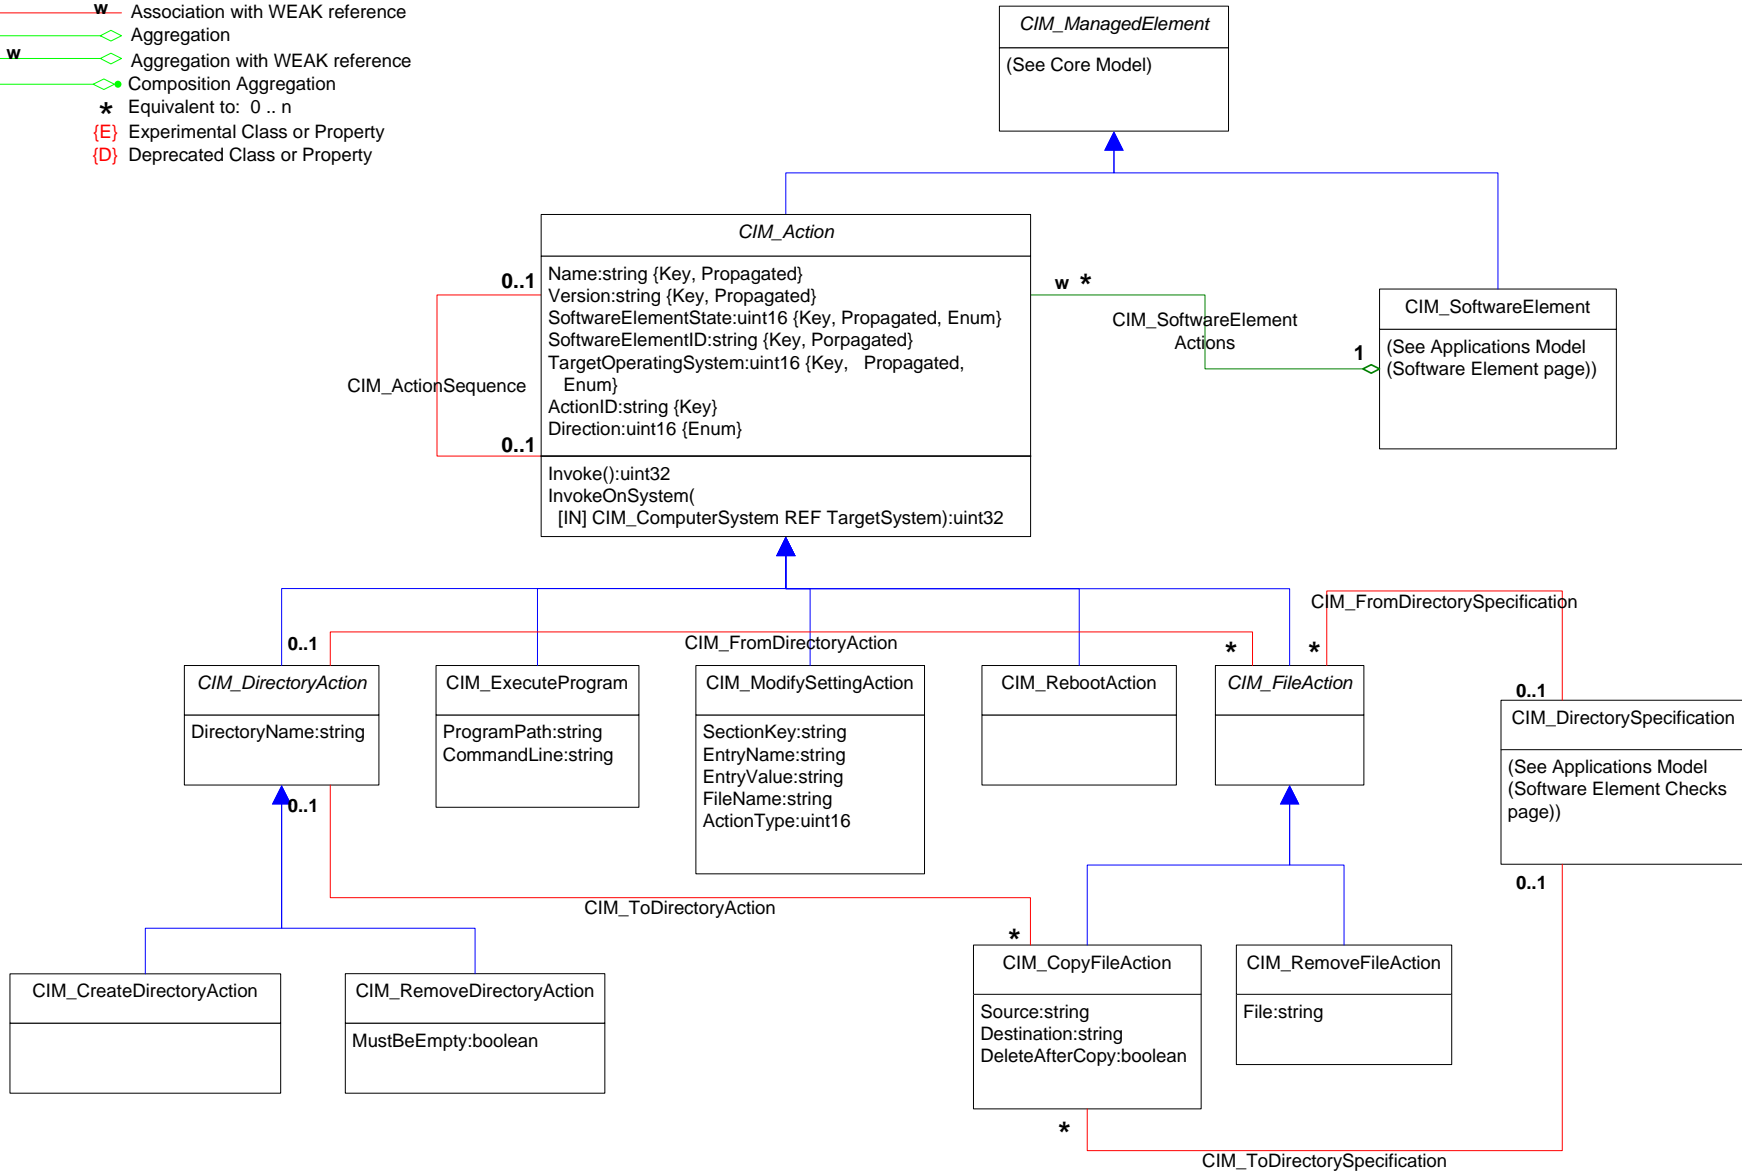

Title : Application Model Specification V2.13
 File : CIM_Application.vsd
 Author : DMTF Application Working Group
 Date : 07 September 2006
 Page 1 : Software Feature, SoftwareElement, and Installed Software
 Page 2 : Software Element Checks
 Page 3 : Software Element Actions
 Page 4 : Associated System Software Features and Elements
 Page 5 : BIOS and Device Driver Software
 Page 6 : Application RunTime Model
 Page 7 : Aggregation Hierarchy
 Page 8 : Association Hierarchy

-  Inheritance
-  Association
-  Association with WEAK reference
-  Aggregation
-  Aggregation with WEAK reference
-  Composition Aggregation
-  Equivalent to: 0..n
-  (E) Experimental Class or Property
-  (D) Deprecated Class or Property

-  Inheritance
-  Association
-  Association with WEAK reference
-  Aggregation
-  Aggregation with WEAK reference
-  Composition Aggregation
-  Equivalent to: 0..n
-  Experimental Class or Property
-  Deprecated Class or Property

Page 4 : Associated System Software Features and Elements

-  Inheritance
-  Association
-  Association with WEAK reference
-  Aggregation
-  Aggregation with WEAK reference
-  Composition Aggregation
-  Equivalent to: 0 .. n
-  Experimental Class or Property
-  Deprecated Class or Property