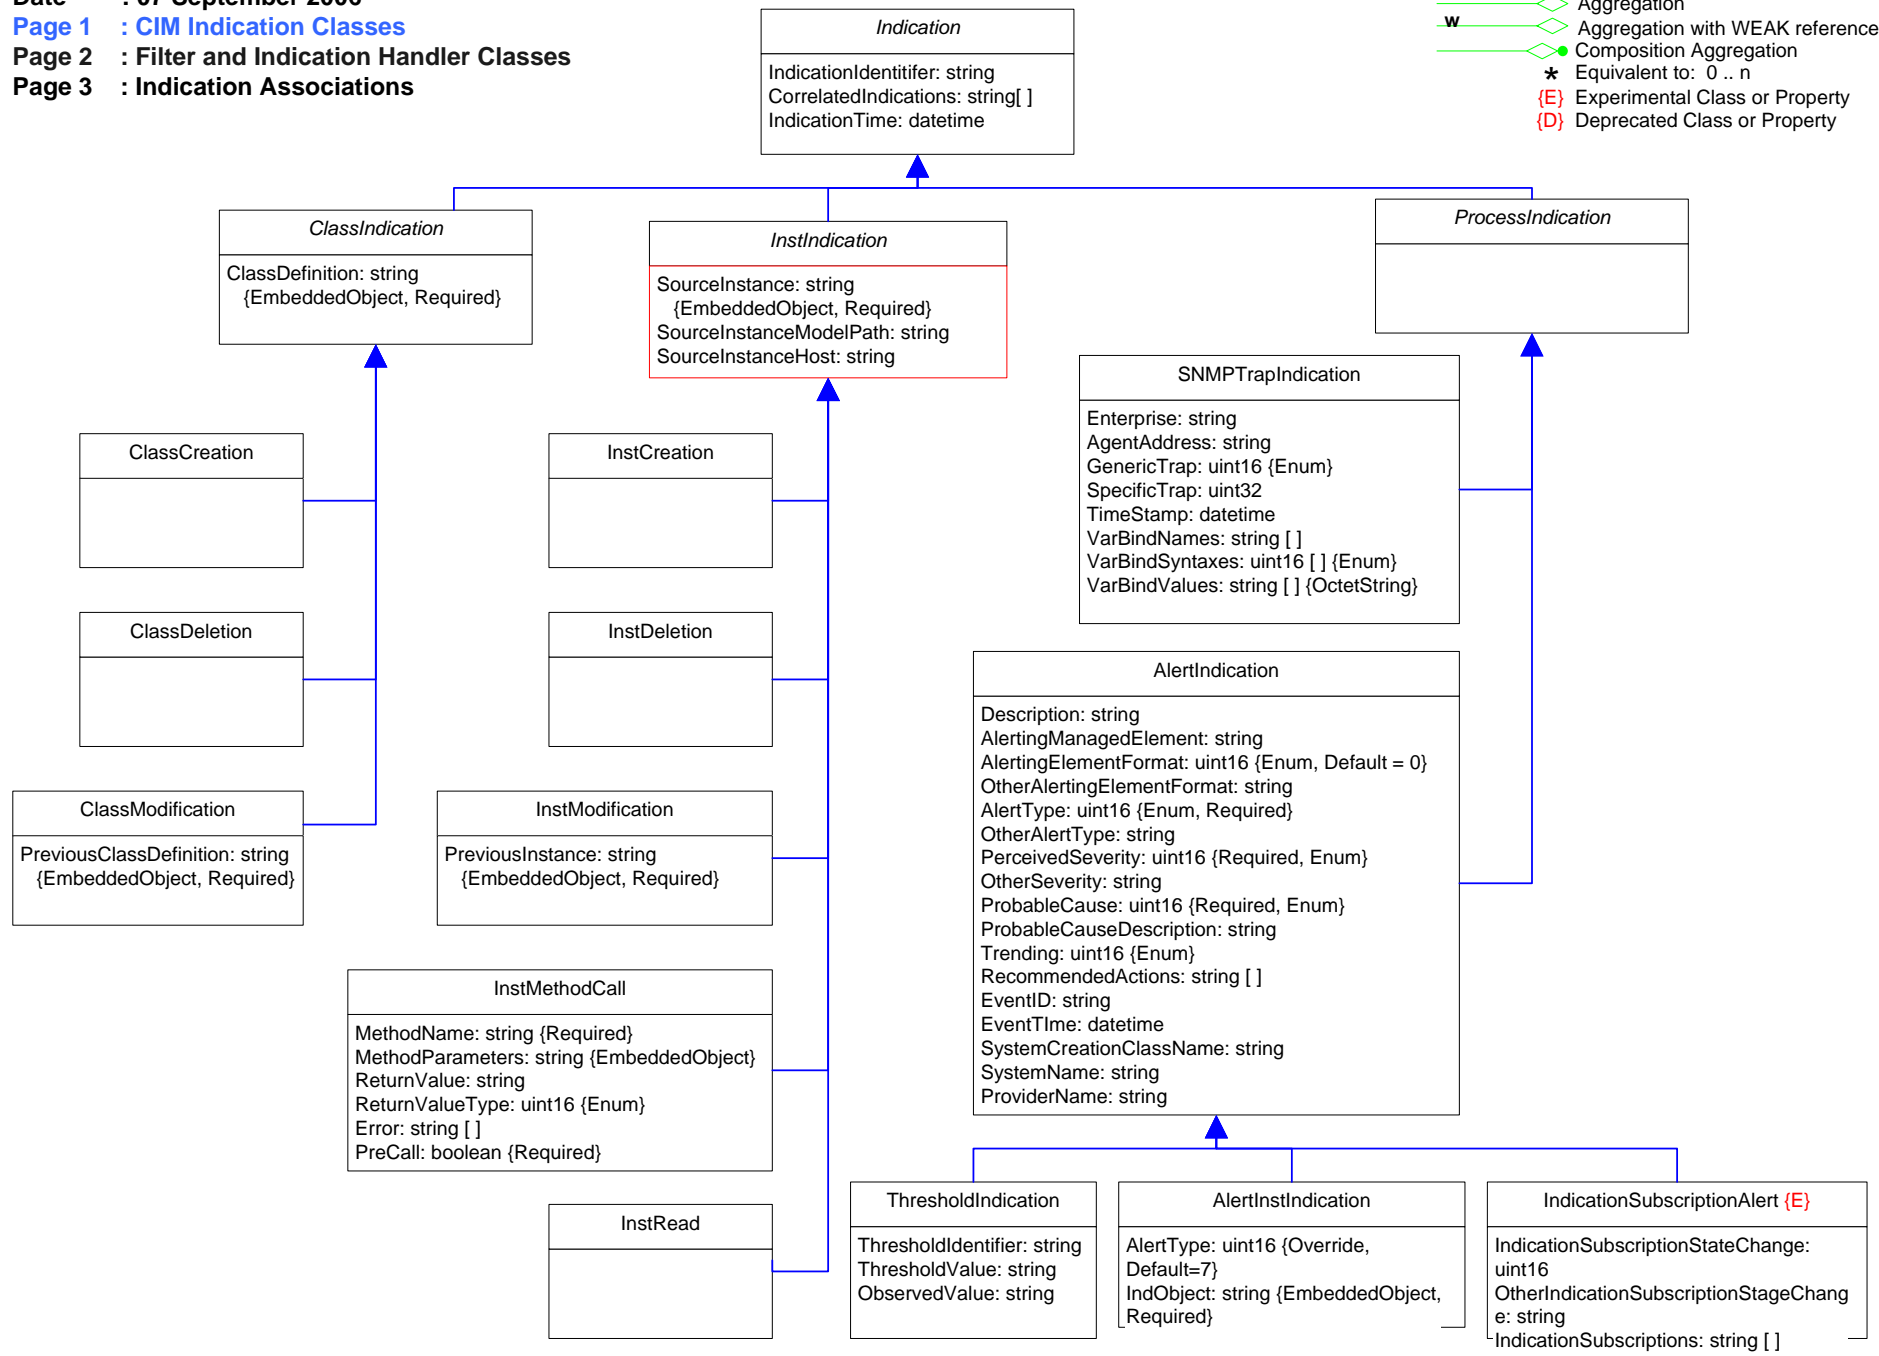

Title : Event Specification V2.13

Filename: CIM\_Event.vsd

Author : DMTF Event WG / DMTF Interop WG

Date : 07 September 2006

Page 1 : CIM Indication Classes

Page 2 : Filter and Indication Handler Classes

Page 3 : Indication Associations

Page 2 : Filter and Indication Handler Classes

- Inheritance
- Association
- Association with WEAK reference
- Aggregation
- Aggregation with WEAK reference
- Composition Aggregation
- Equivalent to: 0 .. n
- Experimental Class or Property
- Deprecated Class or Property

## Page 3 : Indication Associations