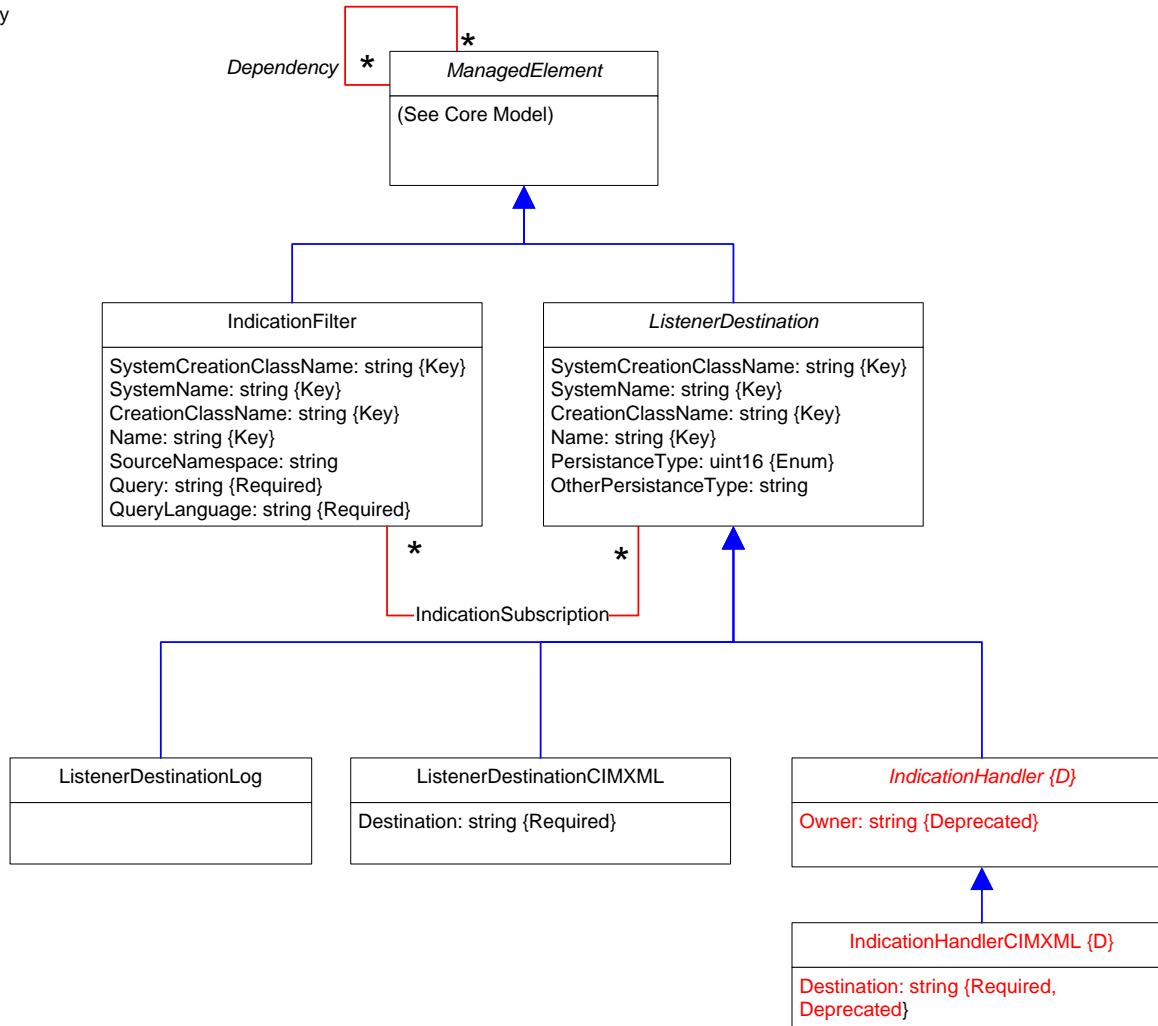

Title : Event Specification V2.13

Filename: CIM\_Event.vsd

Author : DMTF Event WG / DMTF Interop WG

Date : 07 September 2006

Page 1 : CIM Indication Classes

Page 2 : Filter and Indication Handler Classes

Page 3 : Indication Associations

Page 2 : Filter and Indication Handler Classes

- Inheritance
- Association
- Association with WEAK reference
- Aggregation
- Aggregation with WEAK reference
- Composition Aggregation
- Equivalent to: 0 .. n
- Experimental Class or Property
- Deprecated Class or Property

## Page 3 : Indication Associations