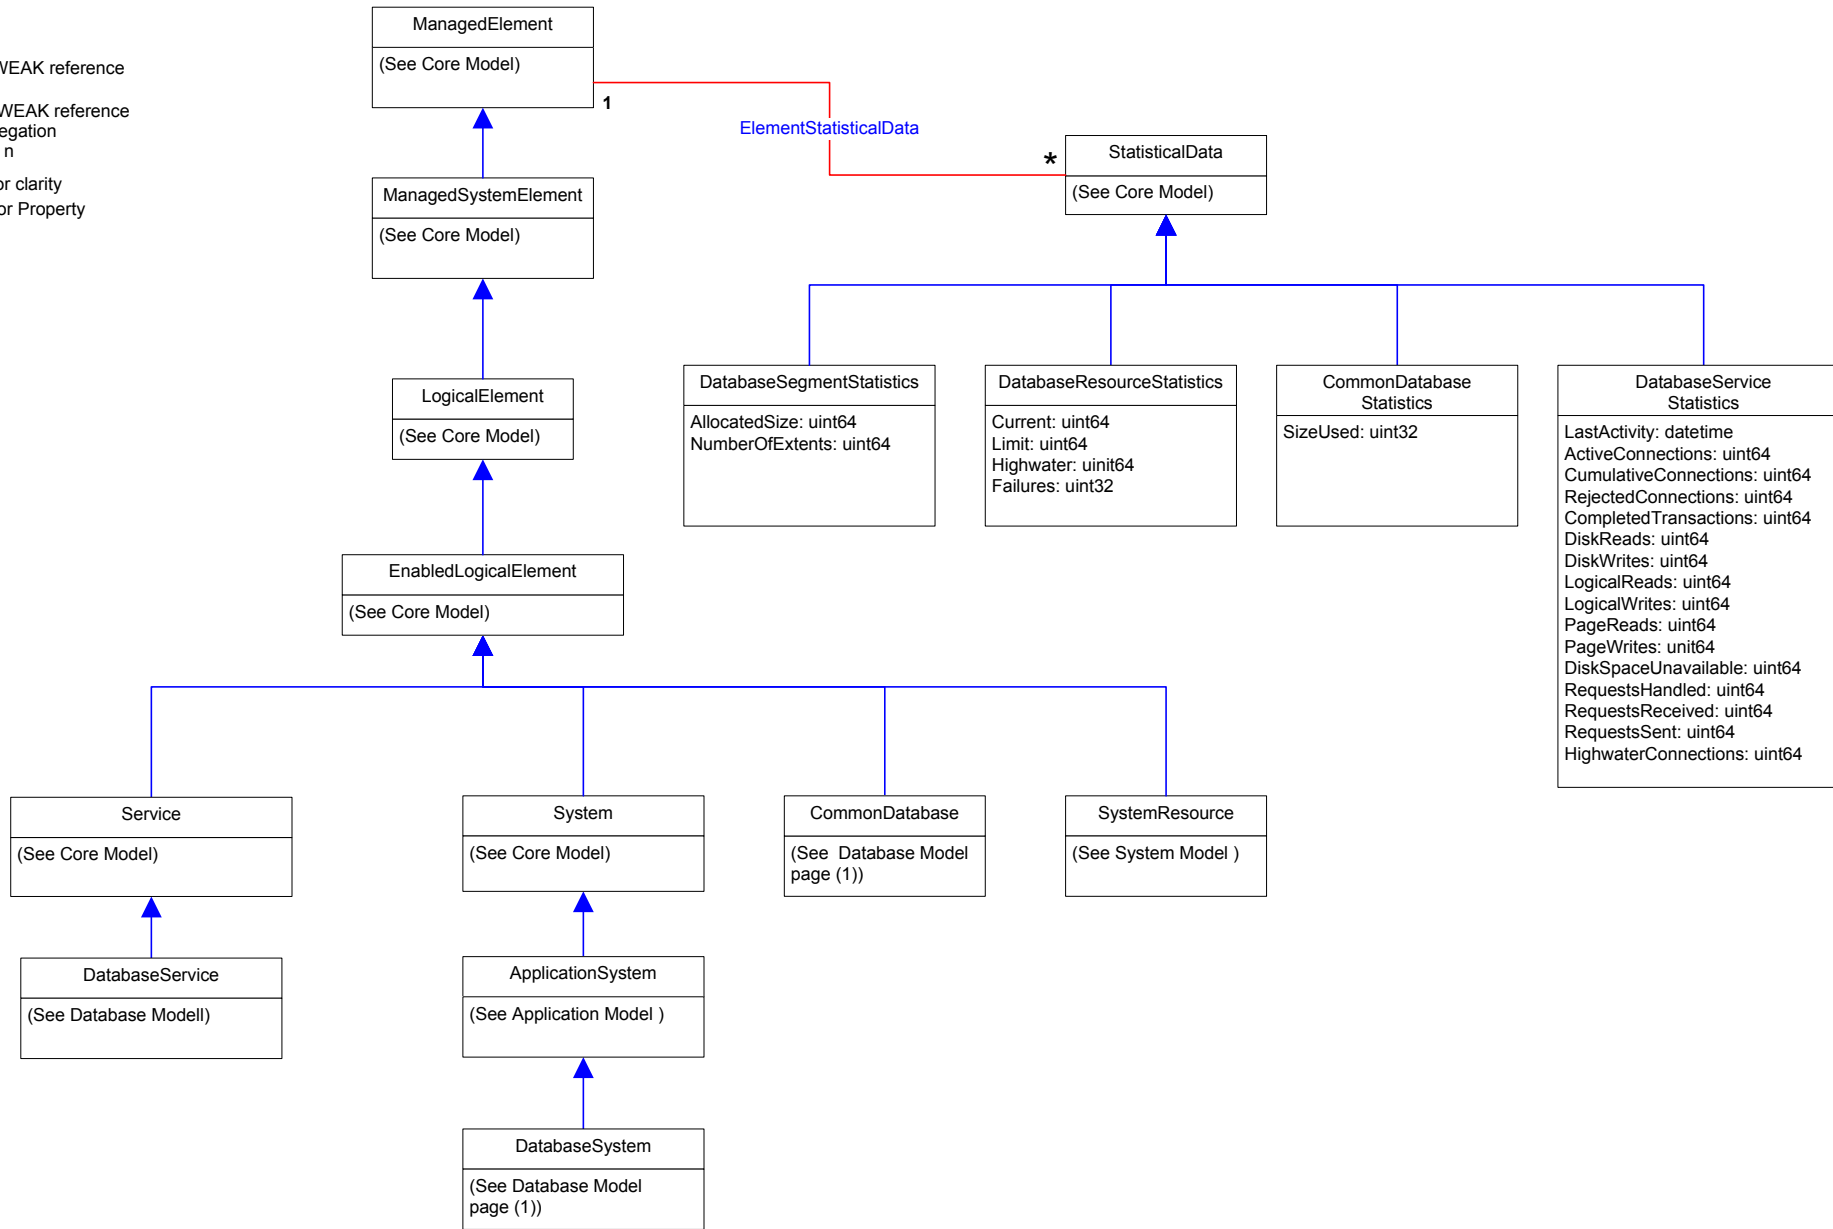

- Inheritance
- Association
- Association with WEAK reference
- Aggregation
- Aggregation with WEAK reference
- Composition Aggregation
- Equivalent to: 0 .. n
- Blue Text Inherited, shown for clarity
- {D} Deprecated Class or Property
- {E} Experimental Class or Property

Page 2 : Database Storage

-  Inheritance
-  Association
-  Association with WEAK reference
-  Aggregation
-  Aggregation with WEAK reference
-  Composition Aggregation
-  Equivalent to: 0 .. n
- Blue Text Inherited, shown for clarity
- (D) Deprecated Class or Property

Page 3 : Database Software and Statistics

-  Inheritance
-  Association
-  Association with WEAK reference
-  Aggregation
-  Aggregation with WEAK reference
-  Composition Aggregation
-  Equivalent to: 0..n
- Blue Text Inherited, shown for clarity
- {D} Deprecated Class or Property

Page 5 : Association Hierarchy

-  Inheritance
-  Association
-  Association with WEAK reference
-  Aggregation
-  Aggregation with WEAK reference
-  Composition Aggregation
-  Equivalent to: 0..n

Page 6 : Aggregation Hierarchy