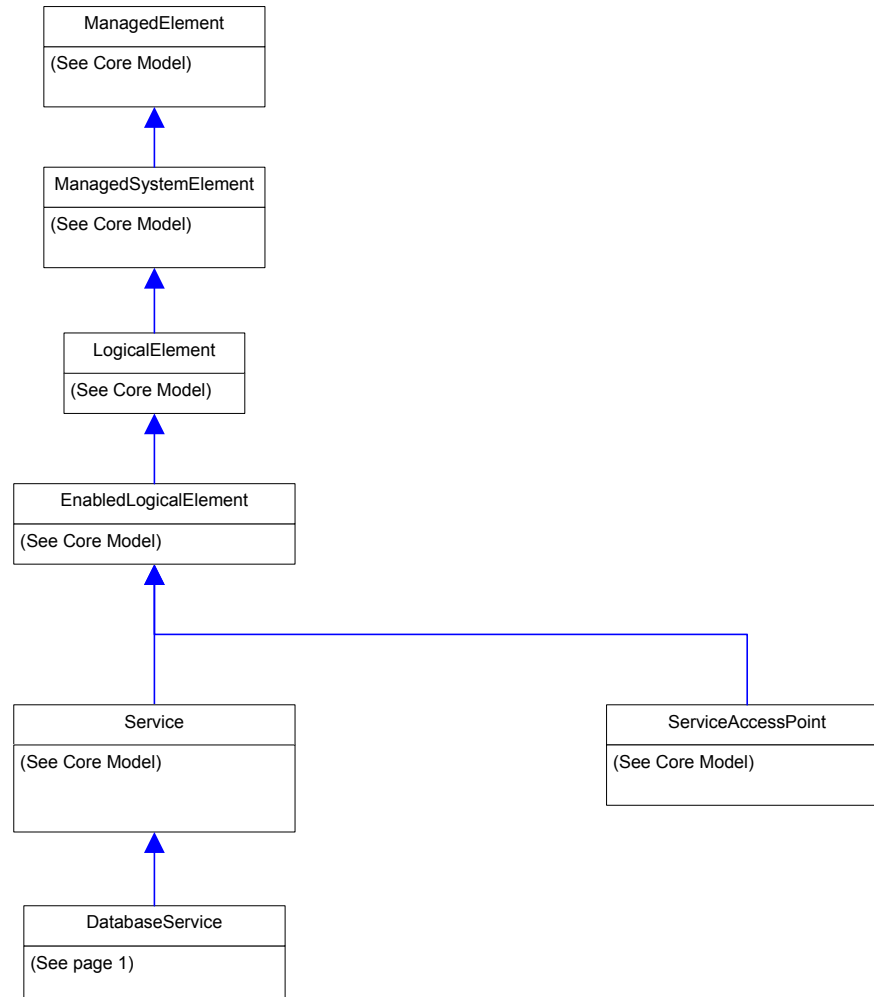

Page 2 : Database Storage

-  Inheritance
-  Association
-  Association with WEAK reference
-  Aggregation
-  Aggregation with WEAK reference
-  Composition Aggregation
-  Equivalent to: 0 .. n
- Blue Text Inherited, shown for clarity
- (D) Deprecated Class or Property

Page 3 : Database Software and Statistics

-  Inheritance
-  Association
-  Association with WEAK reference
-  Aggregation
-  Aggregation with WEAK reference
-  Composition Aggregation
-  Equivalent to: 0..n
- Blue Text Inherited, shown for clarity
- {D} Deprecated Class or Property

#### Page 4 : Database Services and SAPs

-  Inheritance
-  Association
-  Association with WEAK reference
-  Aggregation
-  Aggregation with WEAK reference
-  Composition Aggregation
-  Equivalent to: 0..n
- Blue Text Inherited, shown for clarity
- {D} Deprecated Class or Property

Page 5 : Association Hierarchy

-  Inheritance
-  Association
-  Association with WEAK reference
-  Aggregation
-  Aggregation with WEAK reference
-  Composition Aggregation
-  Equivalent to: 0..n

Page 6 : Aggregation Hierarchy