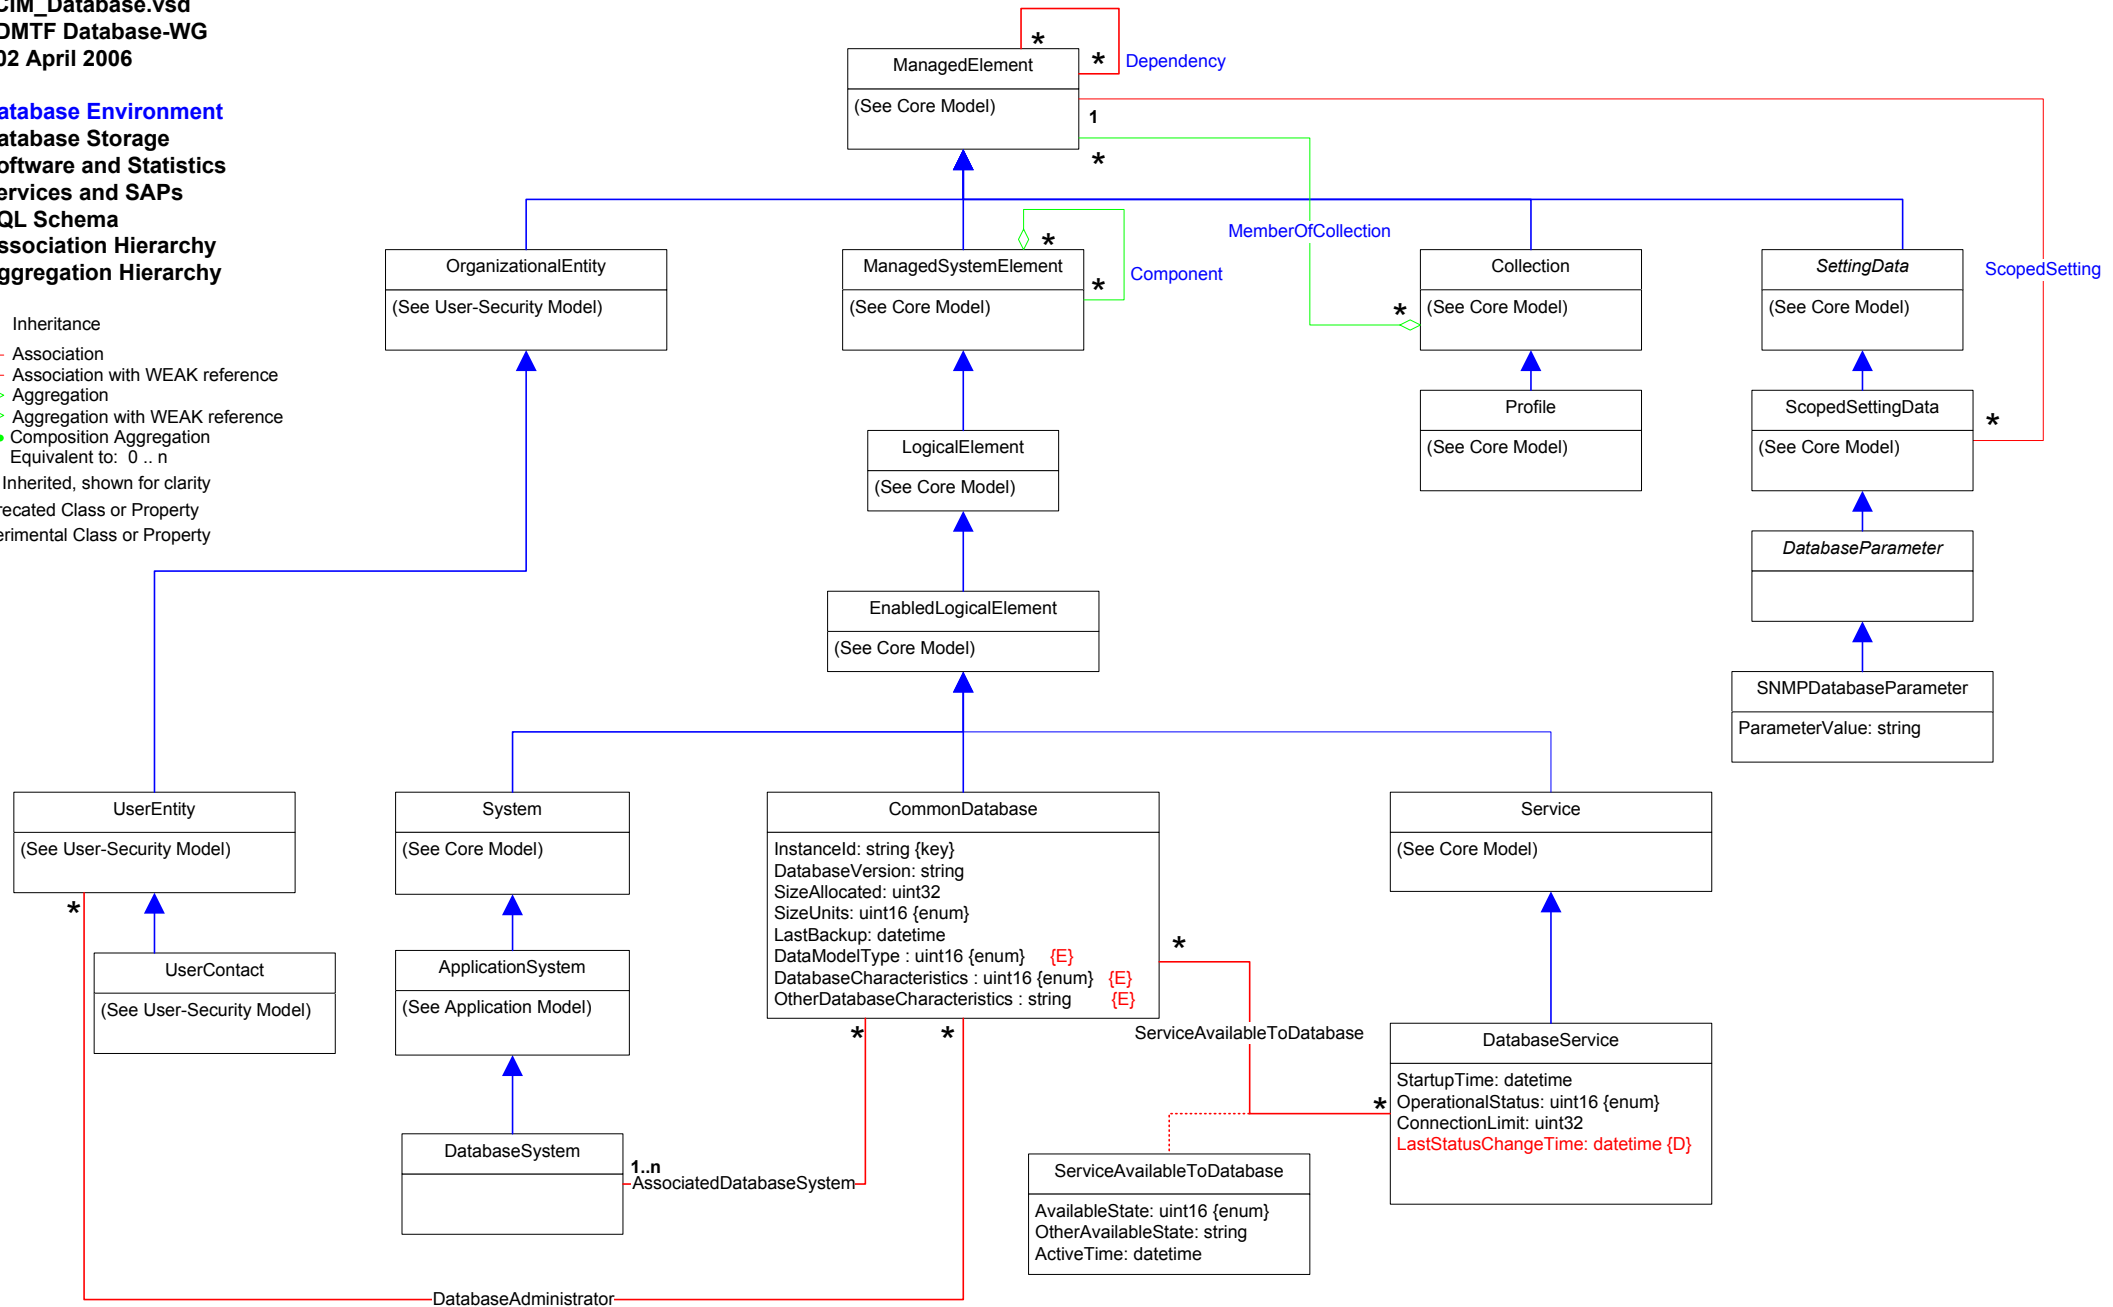

- Inheritance
- Association
- Association with WEAK reference
- Aggregation
- Aggregation with WEAK reference
- Composition Aggregation
- Equivalent to: 0 .. n
- Blue Text Inherited, shown for clarity
- {D} Deprecated Class or Property
- {E} Experimental Class or Property

Page 2 : Database Storage

-  Inheritance
-  Association
-  Association with WEAK reference
-  Aggregation
-  Aggregation with WEAK reference
-  Composition Aggregation
-  Equivalent to: 0 .. n
- Blue Text Inherited, shown for clarity
- (D) Deprecated Class or Property

Page 3 : Database Software and Statistics

-  Inheritance
-  Association
-  Association with WEAK reference
-  Aggregation
-  Aggregation with WEAK reference
-  Composition Aggregation
-  Equivalent to: 0..n
- Blue Text Inherited, shown for clarity
- {D} Deprecated Class or Property

Page 5 : Association Hierarchy

-  Inheritance
-  Association
-  Association with WEAK reference
-  Aggregation
-  Aggregation with WEAK reference
-  Composition Aggregation
-  Equivalent to: 0..n

Page 6 : Aggregation Hierarchy