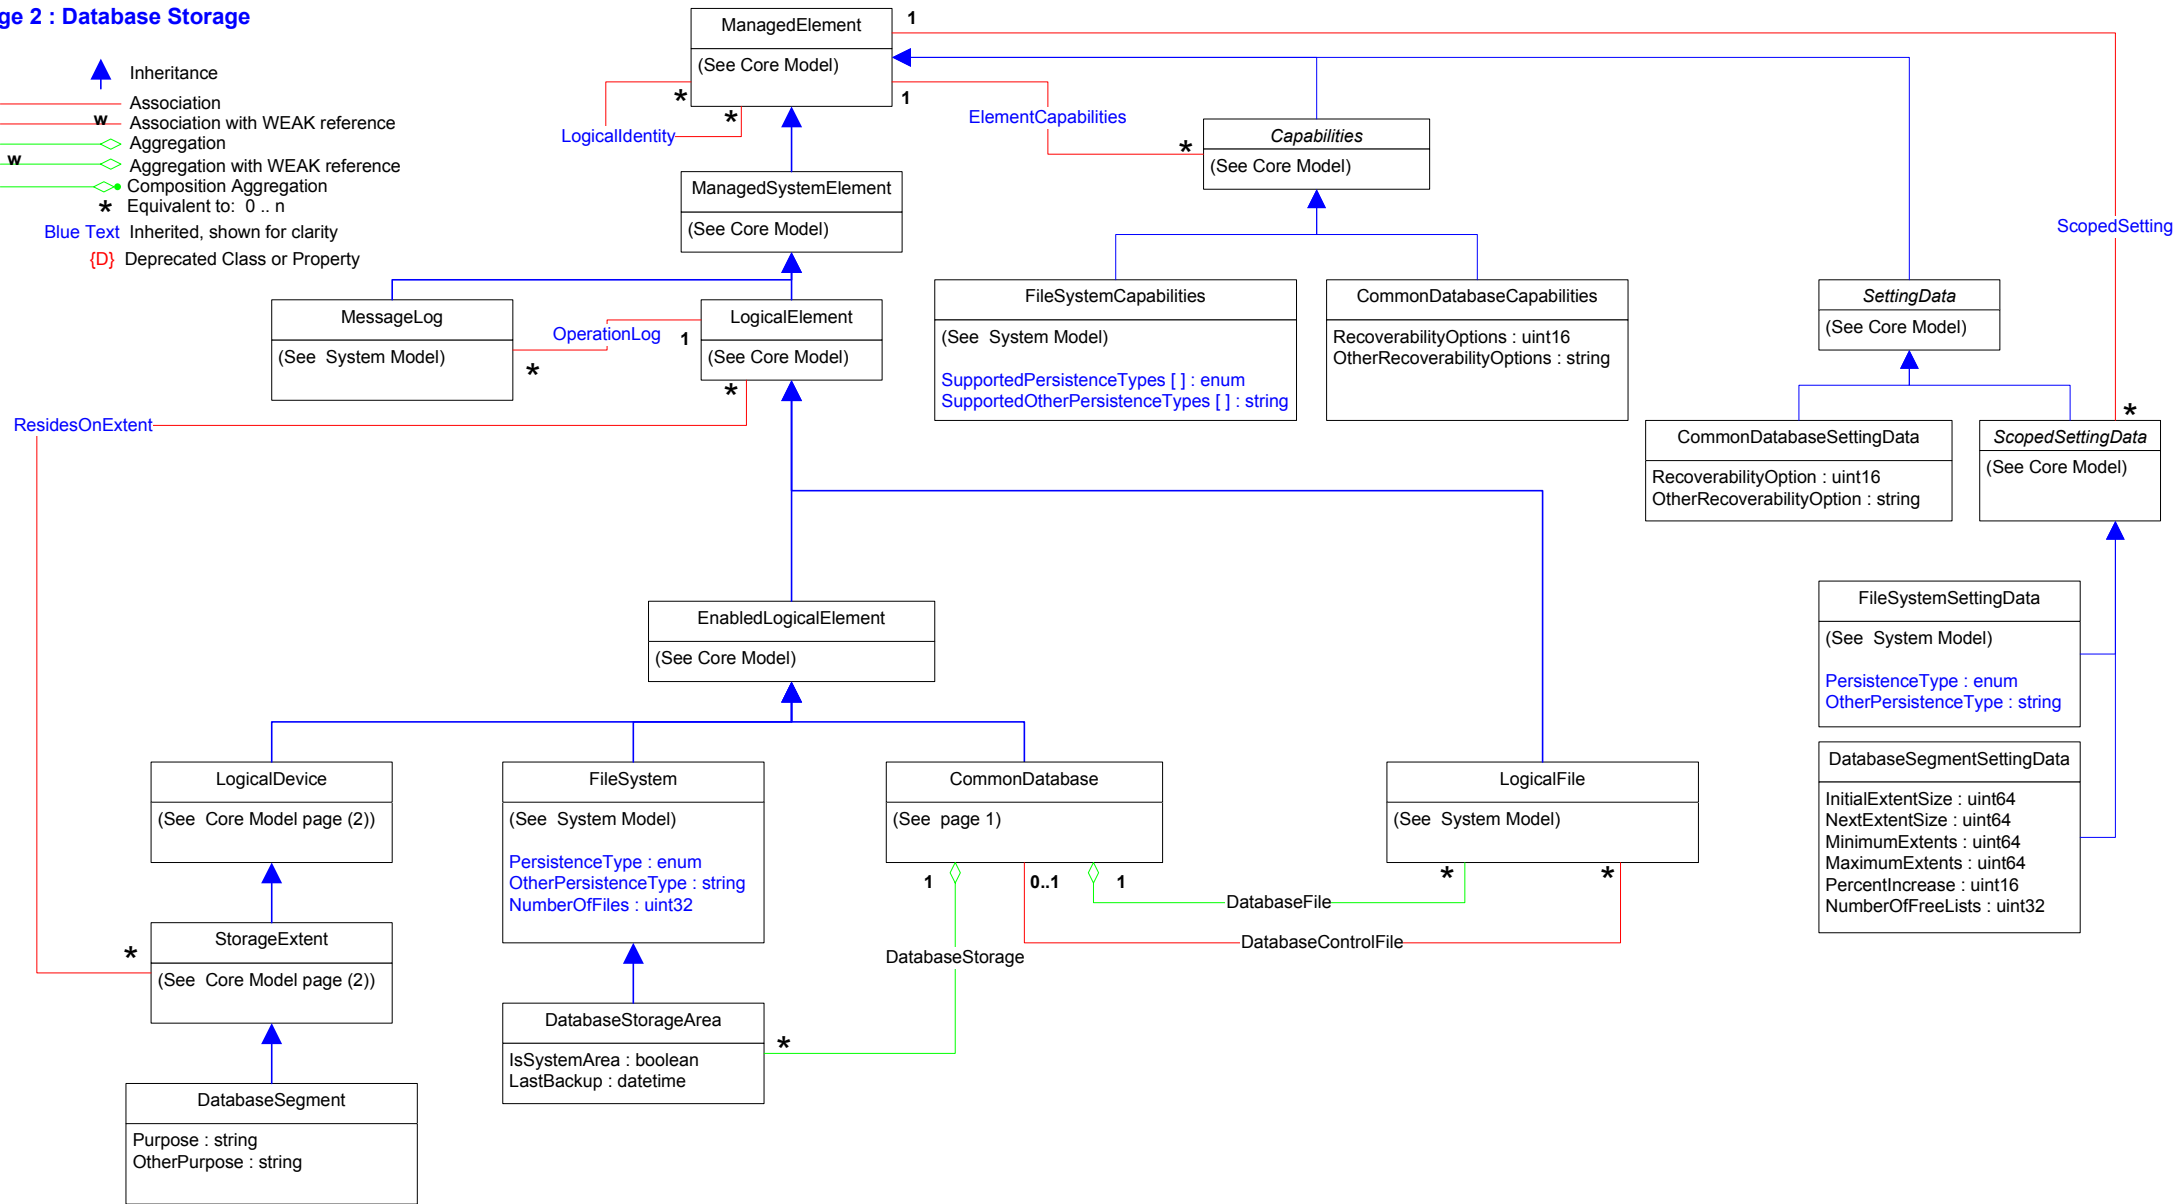

- Inheritance
- Association
- Association with WEAK reference
- Aggregation
- Aggregation with WEAK reference
- Composition Aggregation
- Equivalent to: 0 .. n
- Blue Text Inherited, shown for clarity
- {D} Deprecated Class or Property
- {E} Experimental Class or Property

Page 2 : Database Storage

-  Inheritance
-  Association
-  Association with WEAK reference
-  Aggregation
-  Aggregation with WEAK reference
-  Composition Aggregation
-  Equivalent to: 0 .. n
- Blue Text Inherited, shown for clarity
- (D) Deprecated Class or Property

Page 3 : Database Software and Statistics

-  Inheritance
-  Association
-  Association with WEAK reference
-  Aggregation
-  Aggregation with WEAK reference
-  Composition Aggregation
-  Equivalent to: 0..n
- Blue Text Inherited, shown for clarity
- {D} Deprecated Class or Property

Page 5 : Association Hierarchy

-  Inheritance
-  Association
-  Association with WEAK reference
-  Aggregation
-  Aggregation with WEAK reference
-  Composition Aggregation
-  Equivalent to: 0..n

Page 6 : Aggregation Hierarchy