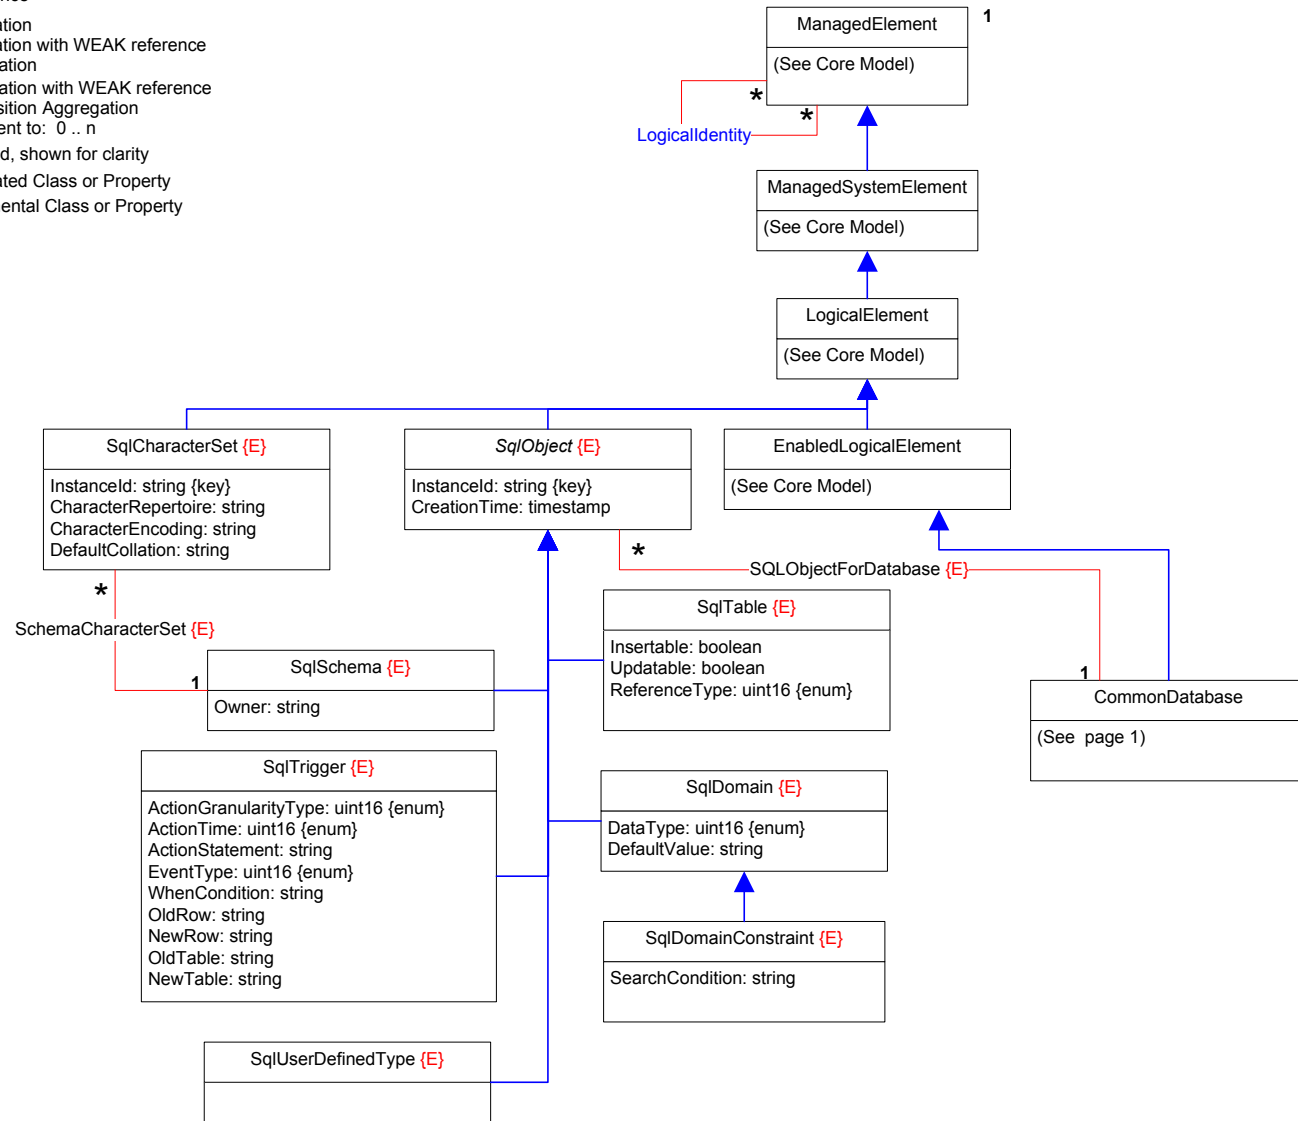

Page 3 : Database Software and Statistics

-  Inheritance
-  Association
-  Association with WEAK reference
-  Aggregation
-  Aggregation with WEAK reference
-  Composition Aggregation
-  Equivalent to: 0..n
- Blue Text Inherited, shown for clarity
- {D} Deprecated Class or Property

#### Page 4 : Database Services and SAPs

-  Inheritance
-  Association
-  Association with WEAK reference
-  Aggregation
-  Aggregation with WEAK reference
-  Composition Aggregation
-  Equivalent to: 0..n
- Blue Text Inherited, shown for clarity
- {D} Deprecated Class or Property

Page 5 : SQL Schema

- ▲ Inheritance
- Association
- w Association with WEAK reference
- ◇ Aggregation
- w◇ Aggregation with WEAK reference
- ◇◇ Composition Aggregation
- \* Equivalent to: 0..n
- Blue Text Inherited, shown for clarity
- {D} Deprecated Class or Property
- {E} Experimental Class or Property

Page 5 : Association Hierarchy

-  Inheritance
-  Association
-  Association with WEAK reference
-  Aggregation
-  Aggregation with WEAK reference
-  Composition Aggregation
-  Equivalent to: 0..n

Page 6 : Aggregation Hierarchy