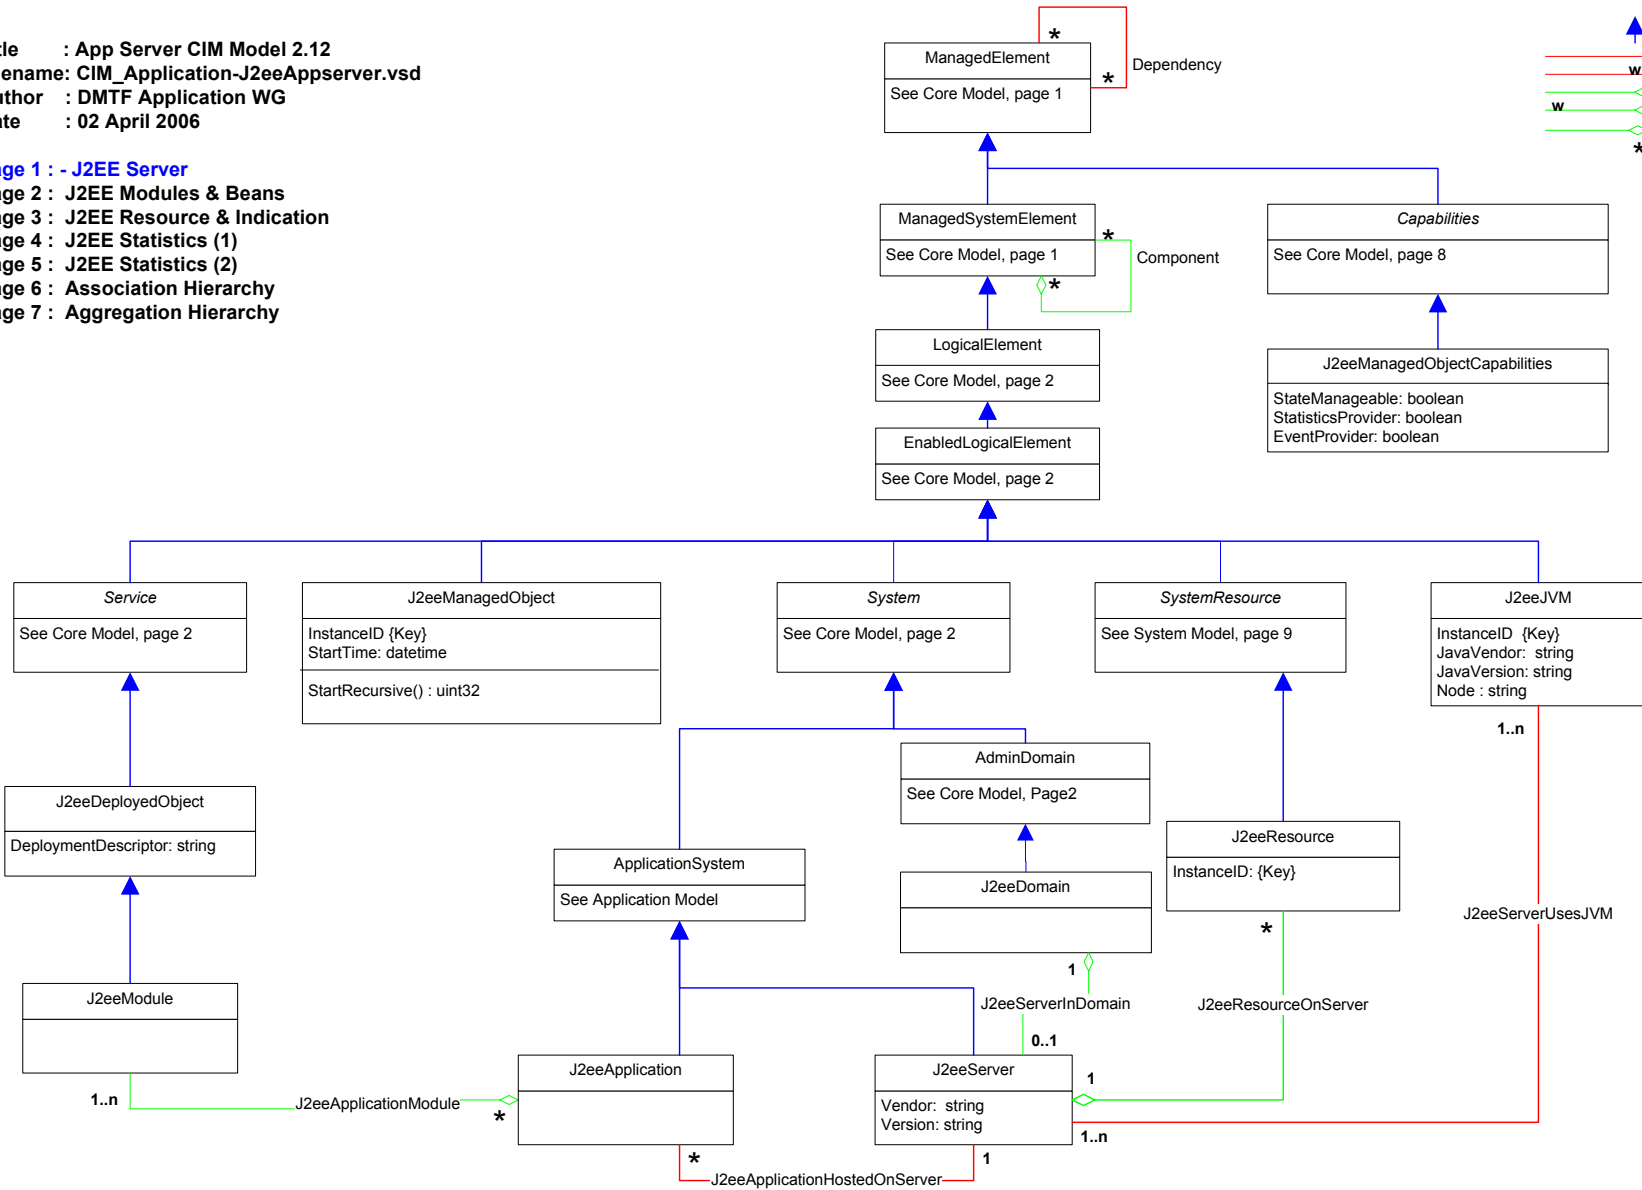

**Title** : App Server CIM Model 2.12  
**Filename:** CIM\_Application-J2eeAppserver.vsd  
**Author** : DMTF Application WG  
**Date** : 02 April 2006

**Page 1** : - J2EE Server  
**Page 2** : J2EE Modules & Beans  
**Page 3** : J2EE Resource & Indication  
**Page 4** : J2EE Statistics (1)  
**Page 5** : J2EE Statistics (2)  
**Page 6** : Association Hierarchy  
**Page 7** : Aggregation Hierarchy

- Inheritance
- Association
- Association with WEAK reference
- Aggregation
- Aggregation with WEAK reference
- Composition Aggregation
- Equivalent to: 0..n