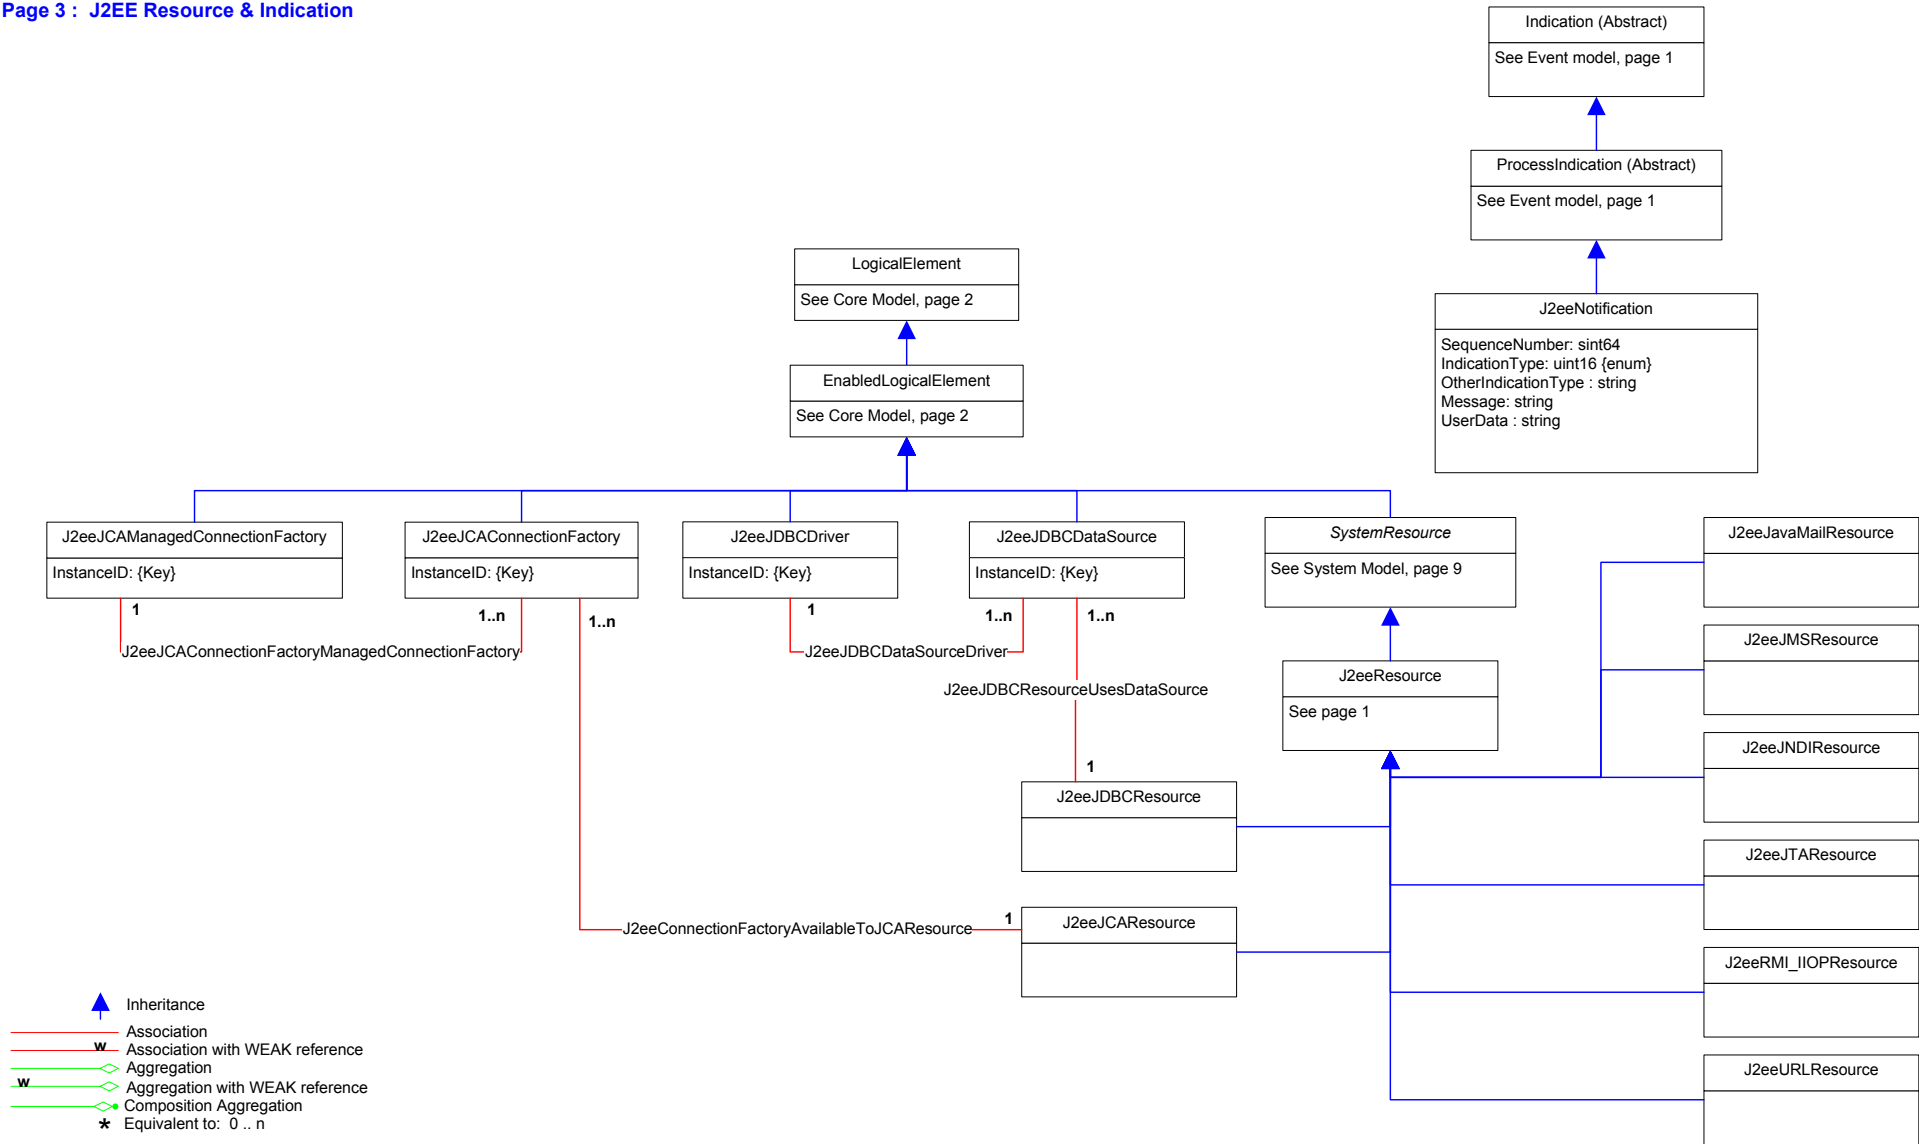

**Title** : App Server CIM Model 2.12  
**Filename:** CIM\_Application-J2eeAppserver.vsd  
**Author** : DMTF Application WG  
**Date** : 02 April 2006

**Page 1** : - J2EE Server  
**Page 2** : J2EE Modules & Beans  
**Page 3** : J2EE Resource & Indication  
**Page 4** : J2EE Statistics (1)  
**Page 5** : J2EE Statistics (2)  
**Page 6** : Association Hierarchy  
**Page 7** : Aggregation Hierarchy

- Inheritance
- Association
- Association with WEAK reference
- Aggregation
- Aggregation with WEAK reference
- Composition Aggregation
- Equivalent to: 0..n