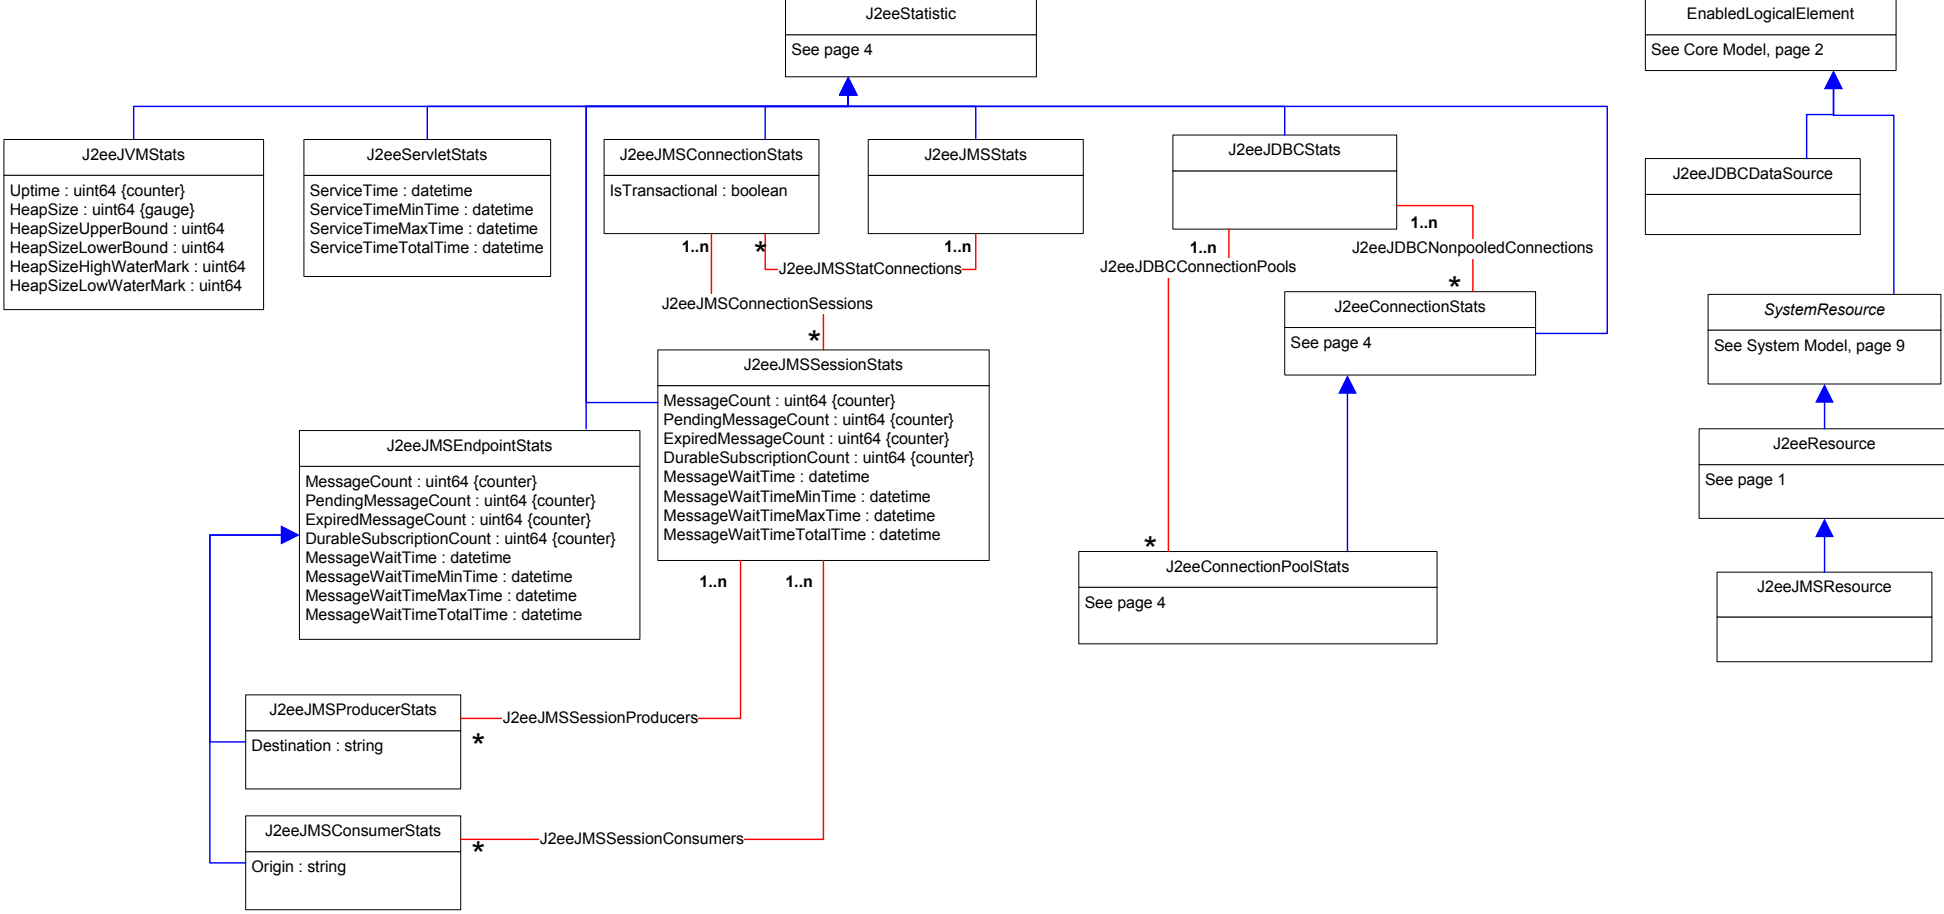

**Title** : App Server CIM Model 2.12  
**Filename:** CIM\_Application-J2eeAppserver.vsd  
**Author** : DMTF Application WG  
**Date** : 02 April 2006

**Page 1** : - J2EE Server  
**Page 2** : J2EE Modules & Beans  
**Page 3** : J2EE Resource & Indication  
**Page 4** : J2EE Statistics (1)  
**Page 5** : J2EE Statistics (2)  
**Page 6** : Association Hierarchy  
**Page 7** : Aggregation Hierarchy

- Inheritance
- Association
- Association with WEAK reference
- Aggregation
- Aggregation with WEAK reference
- Composition Aggregation
- Equivalent to: 0..n