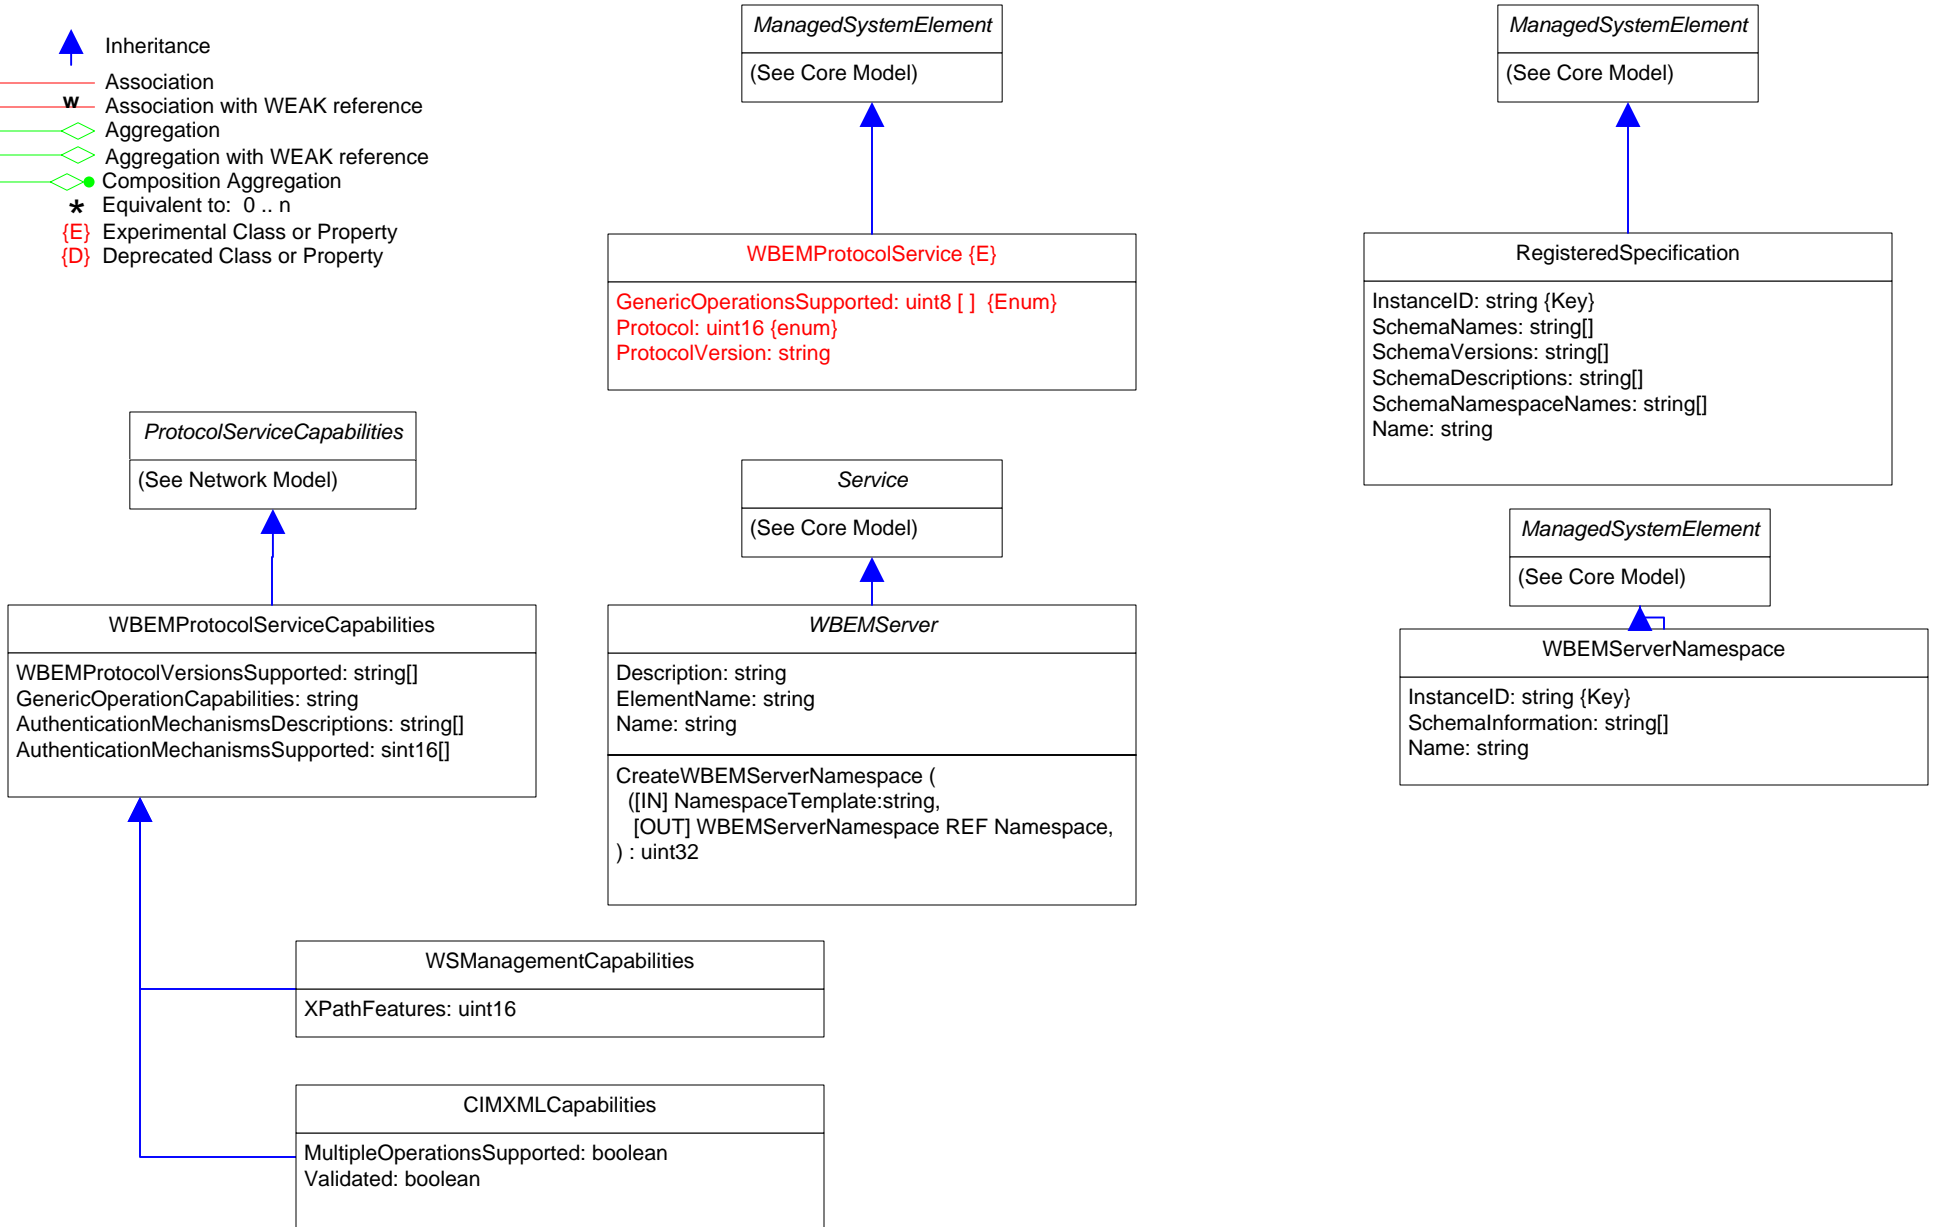

-  Inheritance
-  Association
-  Association with WEAK reference
-  Aggregation
-  Aggregation with WEAK reference
-  Composition Aggregation
-  Equivalent to: 0..n
- {E} Experimental Class or Property
- {D} Deprecated Class or Property

Page 3 of 7: WBEM Server (2)

-  Inheritance
-  Association
-  Association with WEAK reference
-  Aggregation
-  Aggregation with WEAK reference
-  Composition Aggregation
-  Equivalent to: 0 .. n
-  Experimental Class or Property
-  Deprecated Class or Property