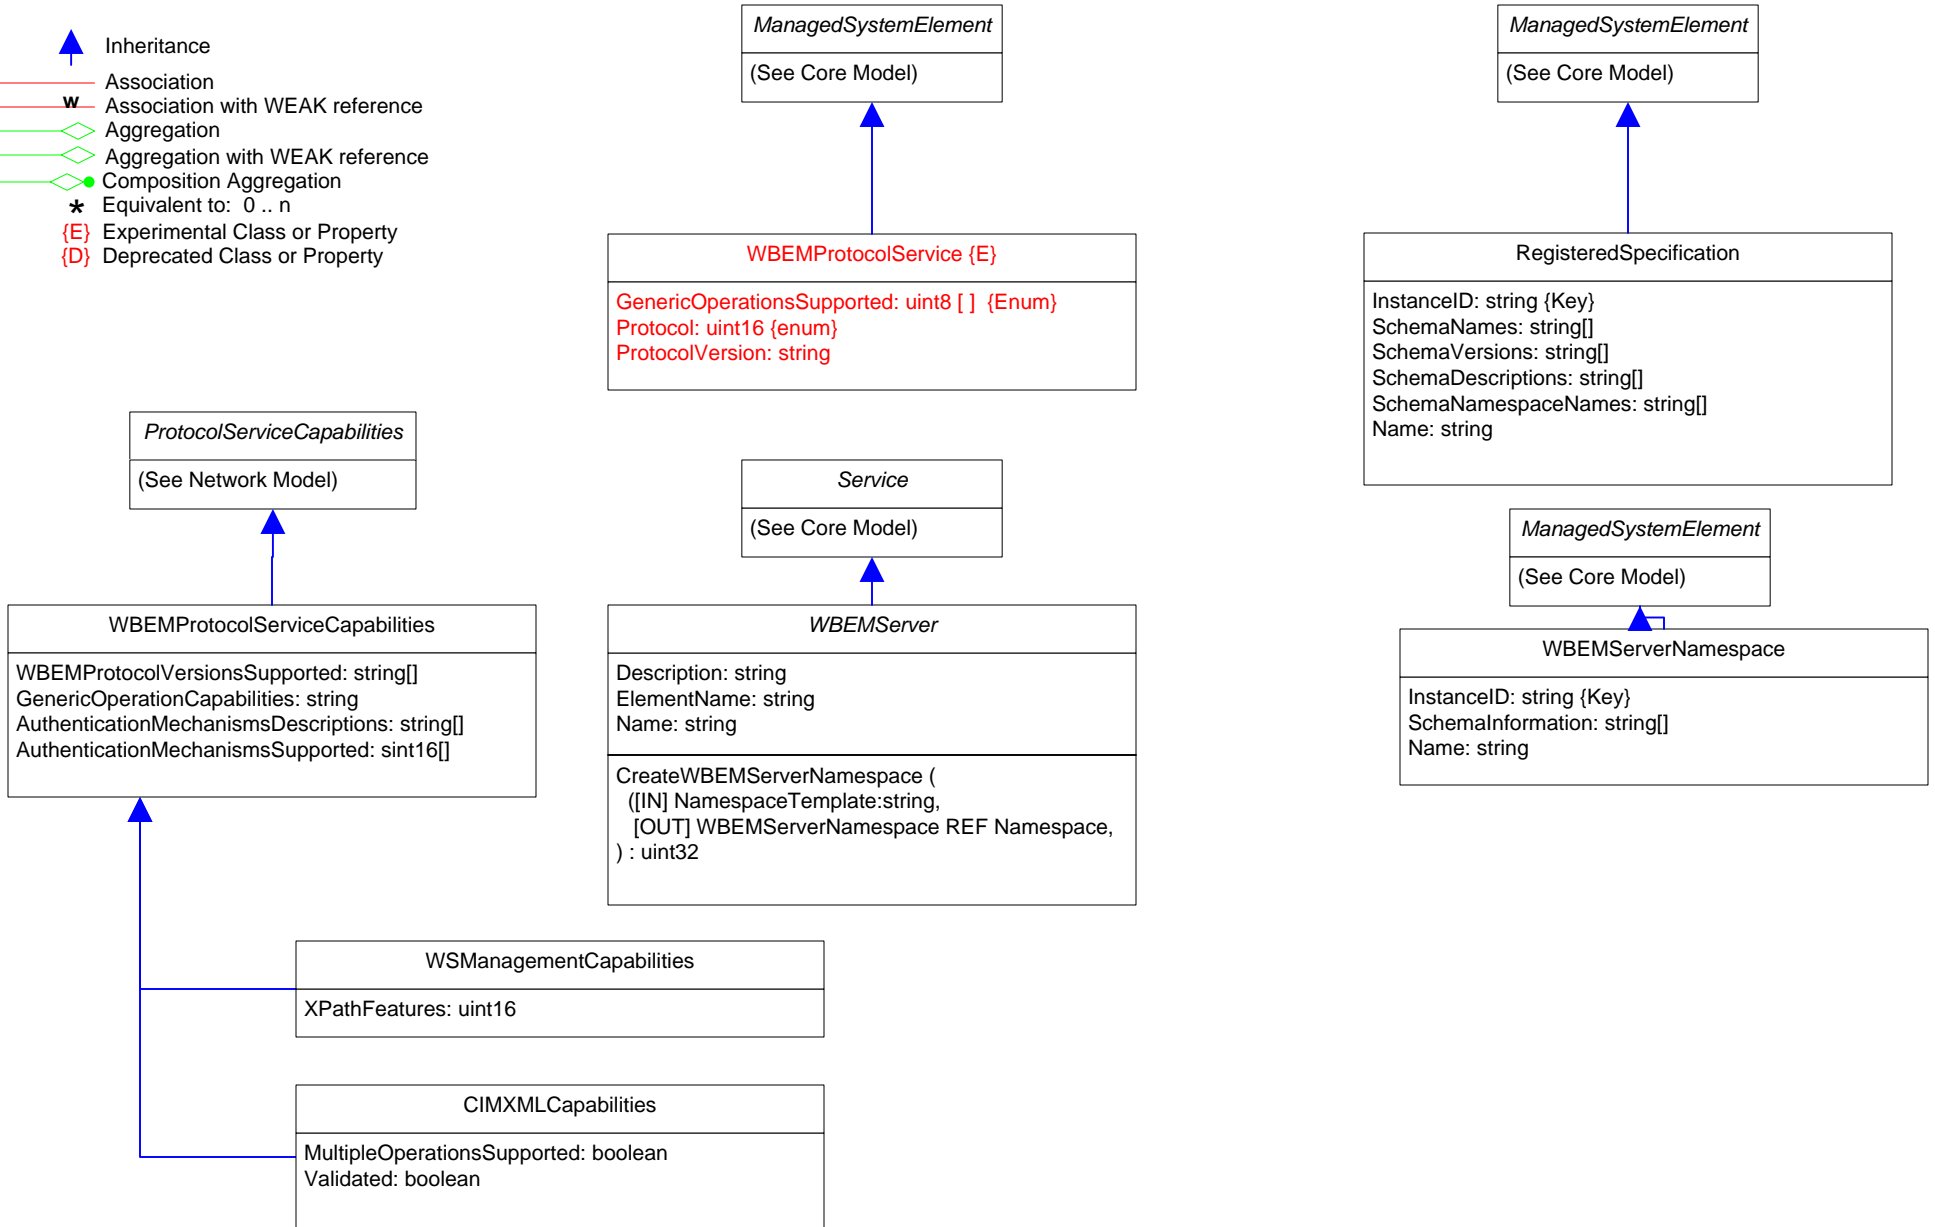

-  Inheritance
-  Association
-  Association with WEAK reference
-  Aggregation
-  Aggregation with WEAK reference
-  Composition Aggregation
-  Equivalent to: 0..n
-  {E} Experimental Class or Property
-  {D} Deprecated Class or Property

Page 3 of 7: WBEM Server (2)

-  Inheritance
-  Association
-  Association with WEAK reference
-  Aggregation
-  Aggregation with WEAK reference
-  Composition Aggregation
-  Equivalent to: 0 .. n
-  Experimental Class or Property
-  Deprecated Class or Property