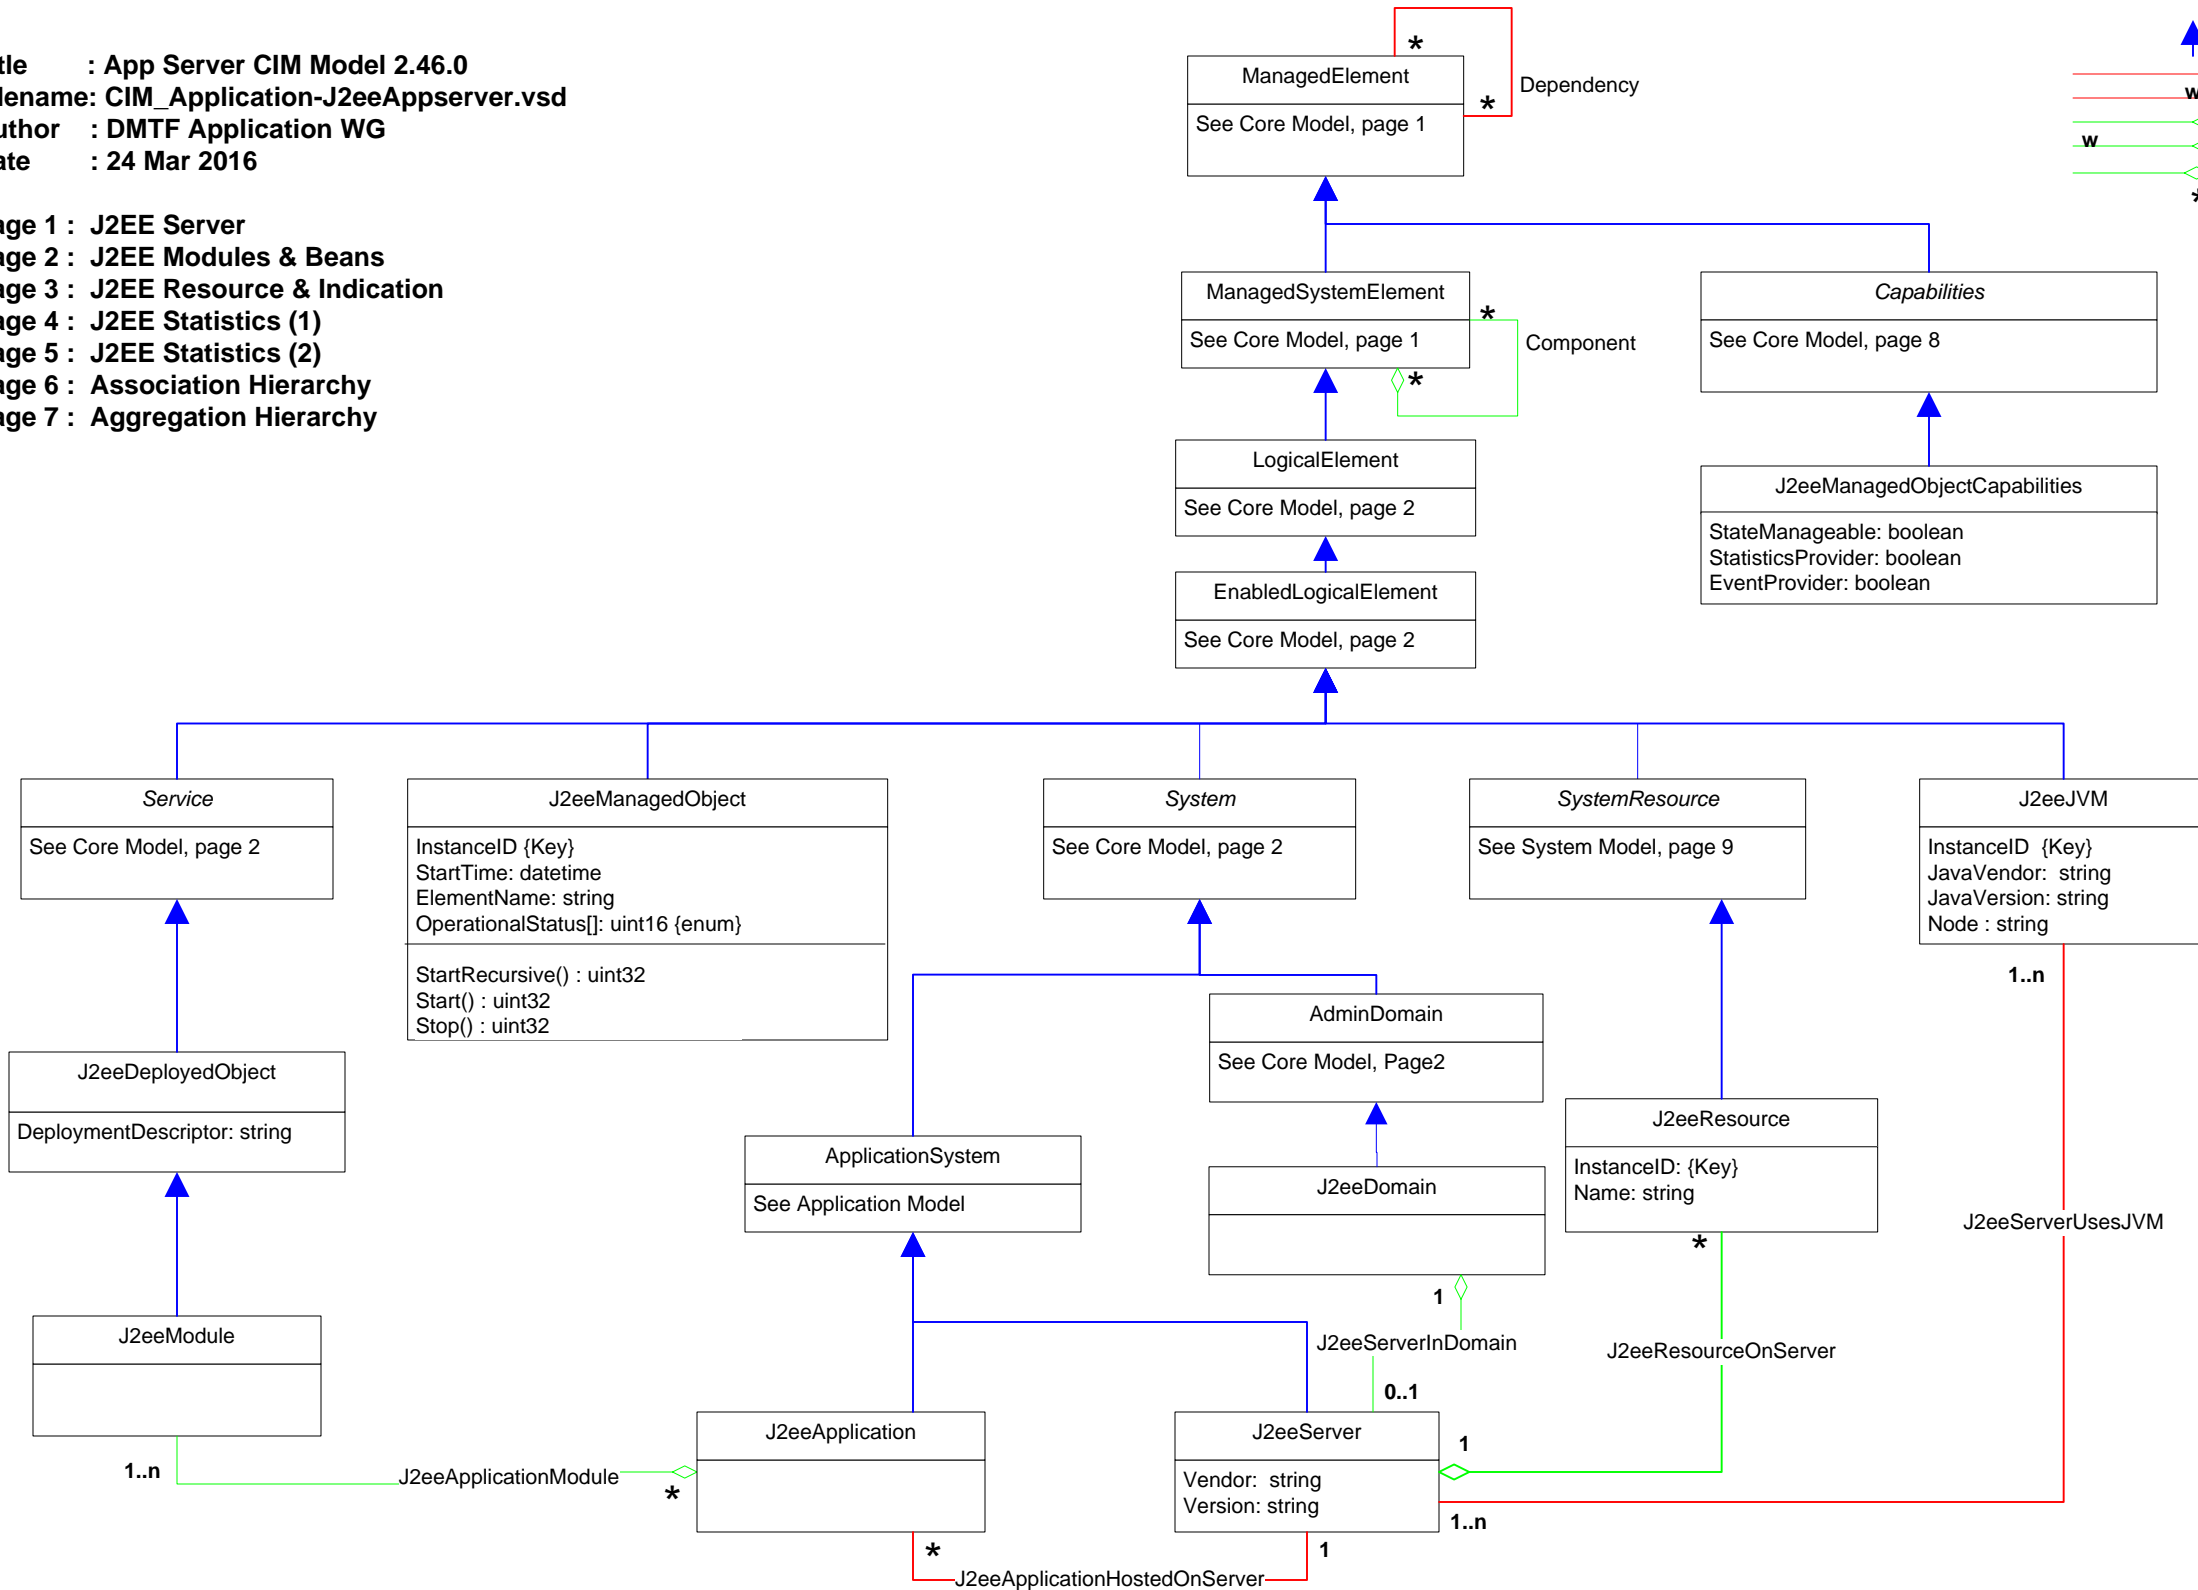

Title : App Server CIM Model 2.46.0
Filename: CIM_Application-J2eeAppserver.vsd
Author : DMTF Application WG
Date : 24 Mar 2016

Page 1 : J2EE Server
Page 2 : J2EE Modules & Beans
Page 3 : J2EE Resource & Indication
Page 4 : J2EE Statistics (1)
Page 5 : J2EE Statistics (2)
Page 6 : Association Hierarchy
Page 7 : Aggregation Hierarchy

-  Inheritance
- Association
- Association with WEAK reference
- Aggregation
- Aggregation with WEAK reference
- Composition Aggregation
-  Equivalent to: 0..n

- Inheritance
- Association
- Association with WEAK reference
- Aggregation
- Aggregation with WEAK reference
- Composition Aggregation
- Equivalent to: 0 .. n