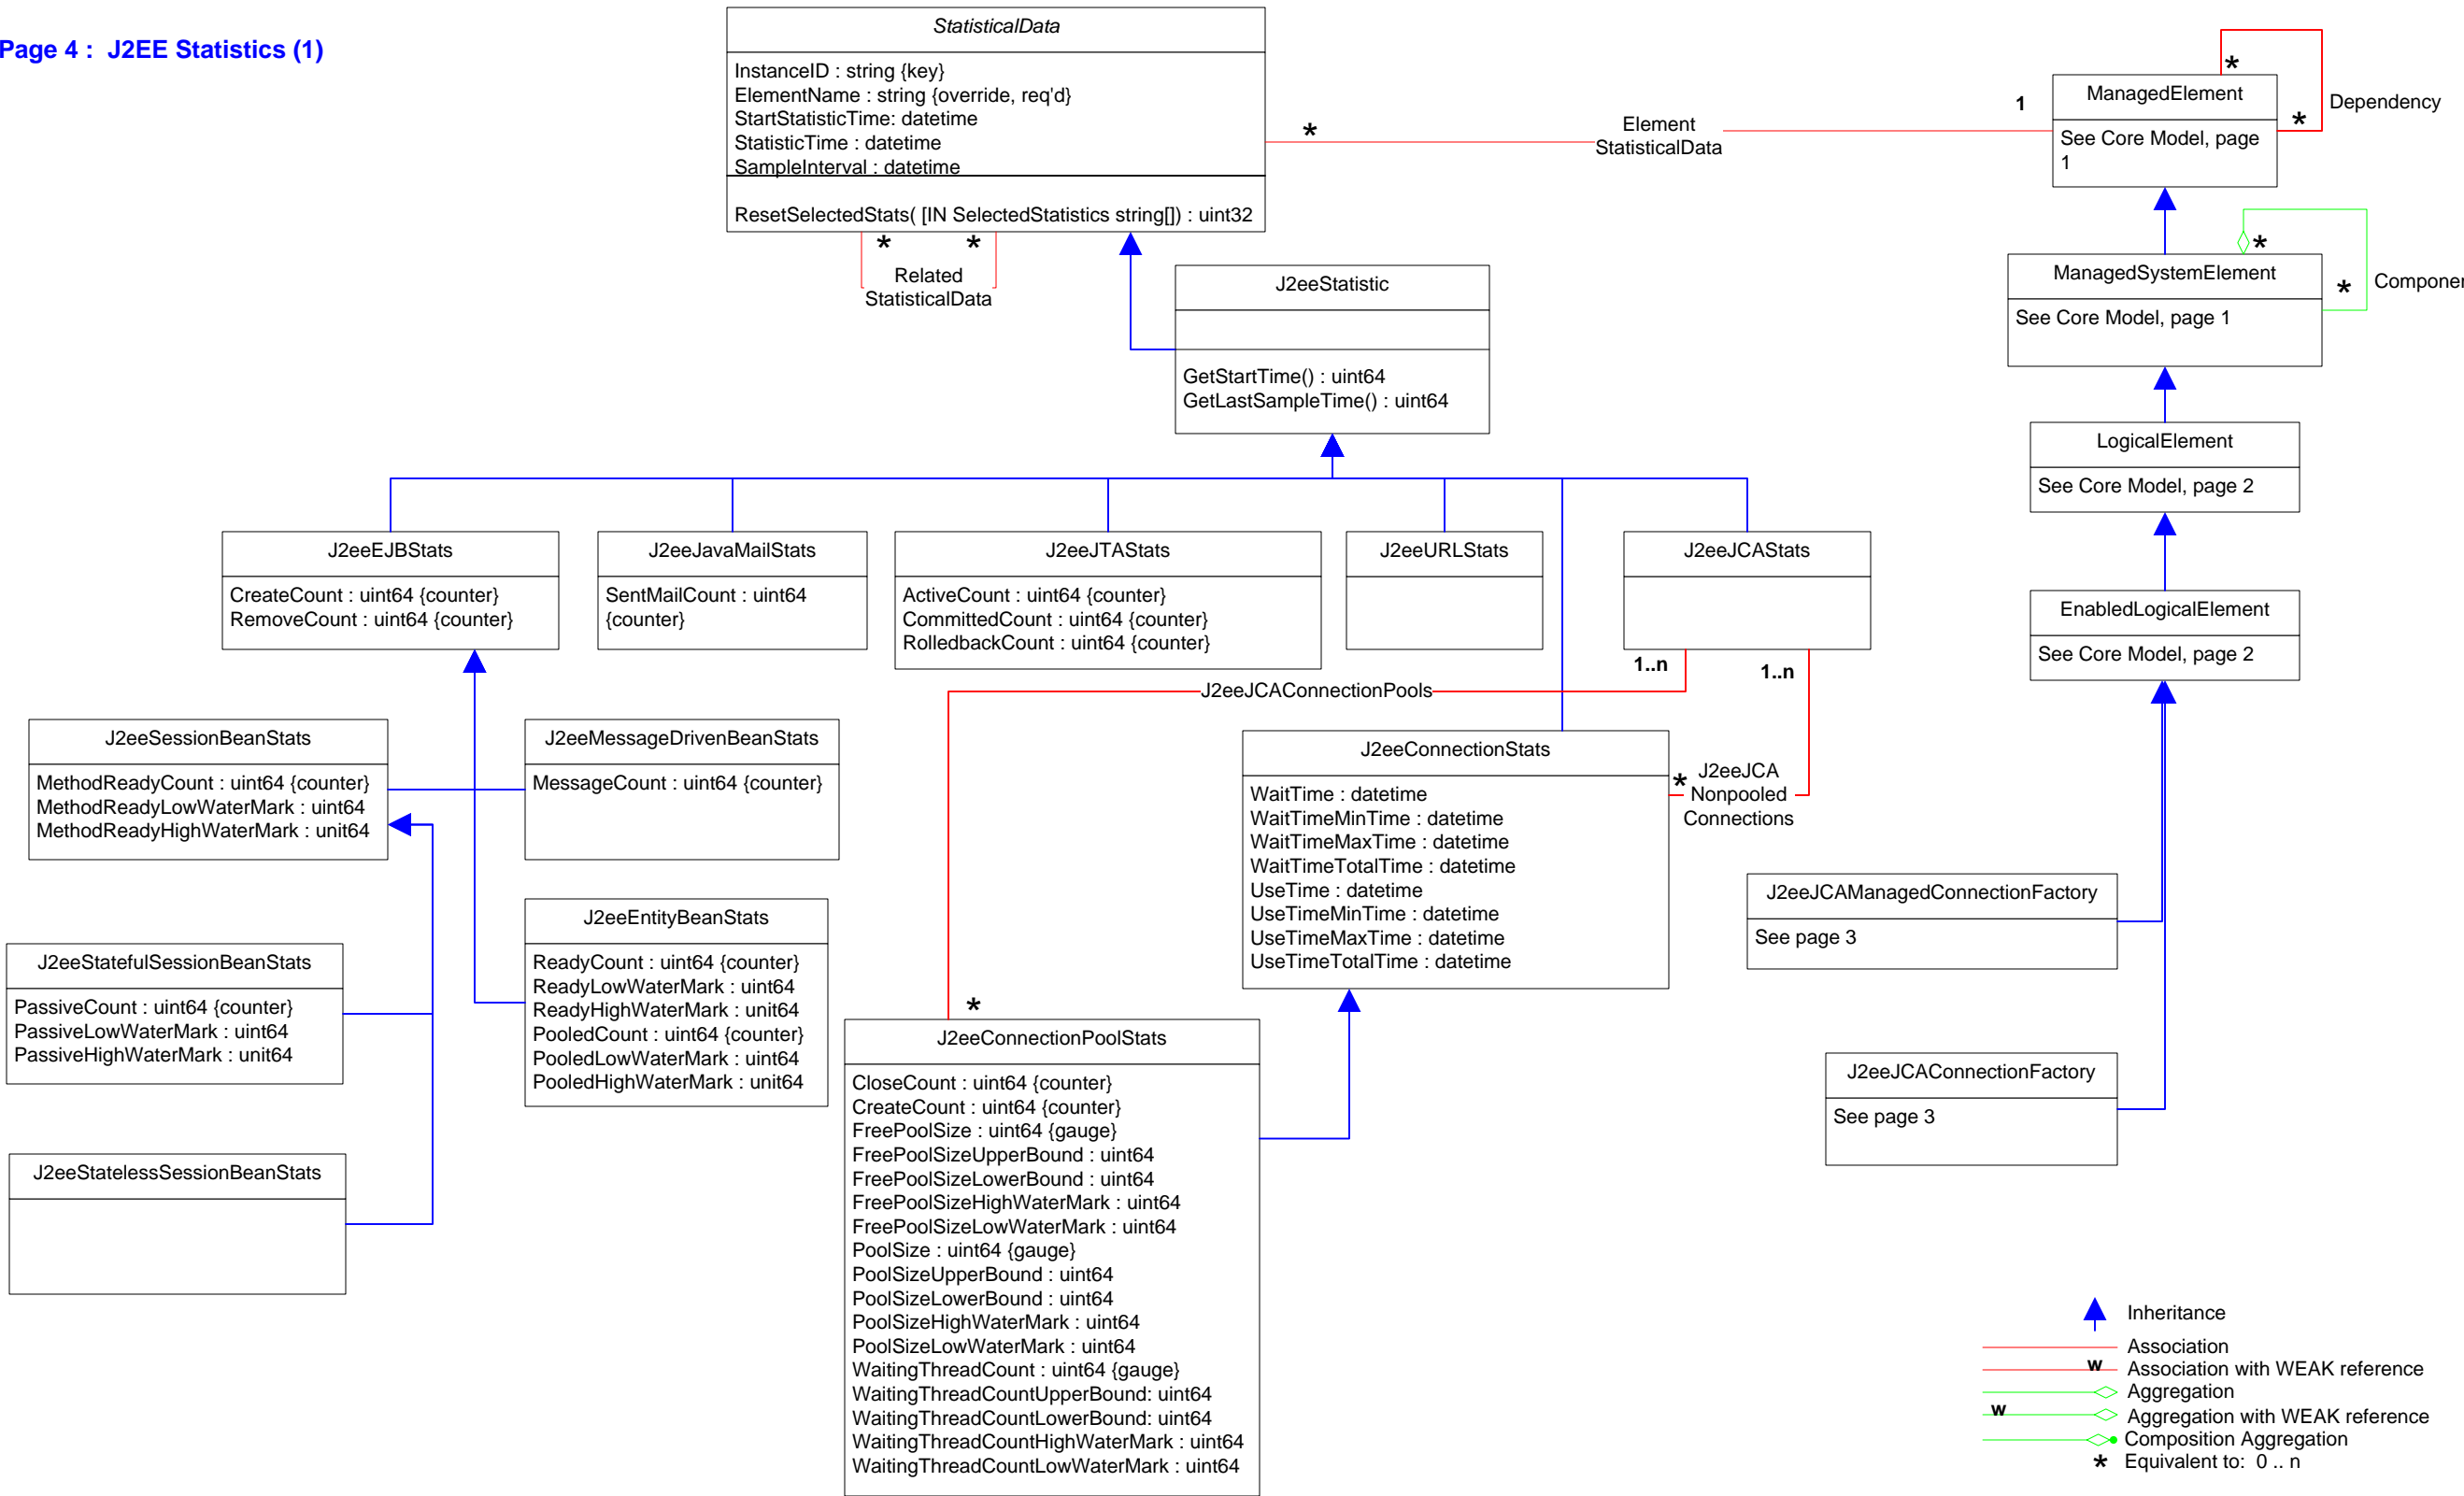

Title : App Server CIM Model 2.46.0
Filename: CIM_Application-J2eeAppserver.vsd
Author : DMTF Application WG
Date : 24 Mar 2016

Page 1 : J2EE Server
Page 2 : J2EE Modules & Beans
Page 3 : J2EE Resource & Indication
Page 4 : J2EE Statistics (1)
Page 5 : J2EE Statistics (2)
Page 6 : Association Hierarchy
Page 7 : Aggregation Hierarchy

-  Inheritance
- Association
- Association with WEAK reference
- Aggregation
- Aggregation with WEAK reference
- Composition Aggregation
-  Equivalent to: 0..n

- Inheritance
- Association
- Association with WEAK reference
- Aggregation
- Aggregation with WEAK reference
- Composition Aggregation
- Equivalent to: 0 .. n