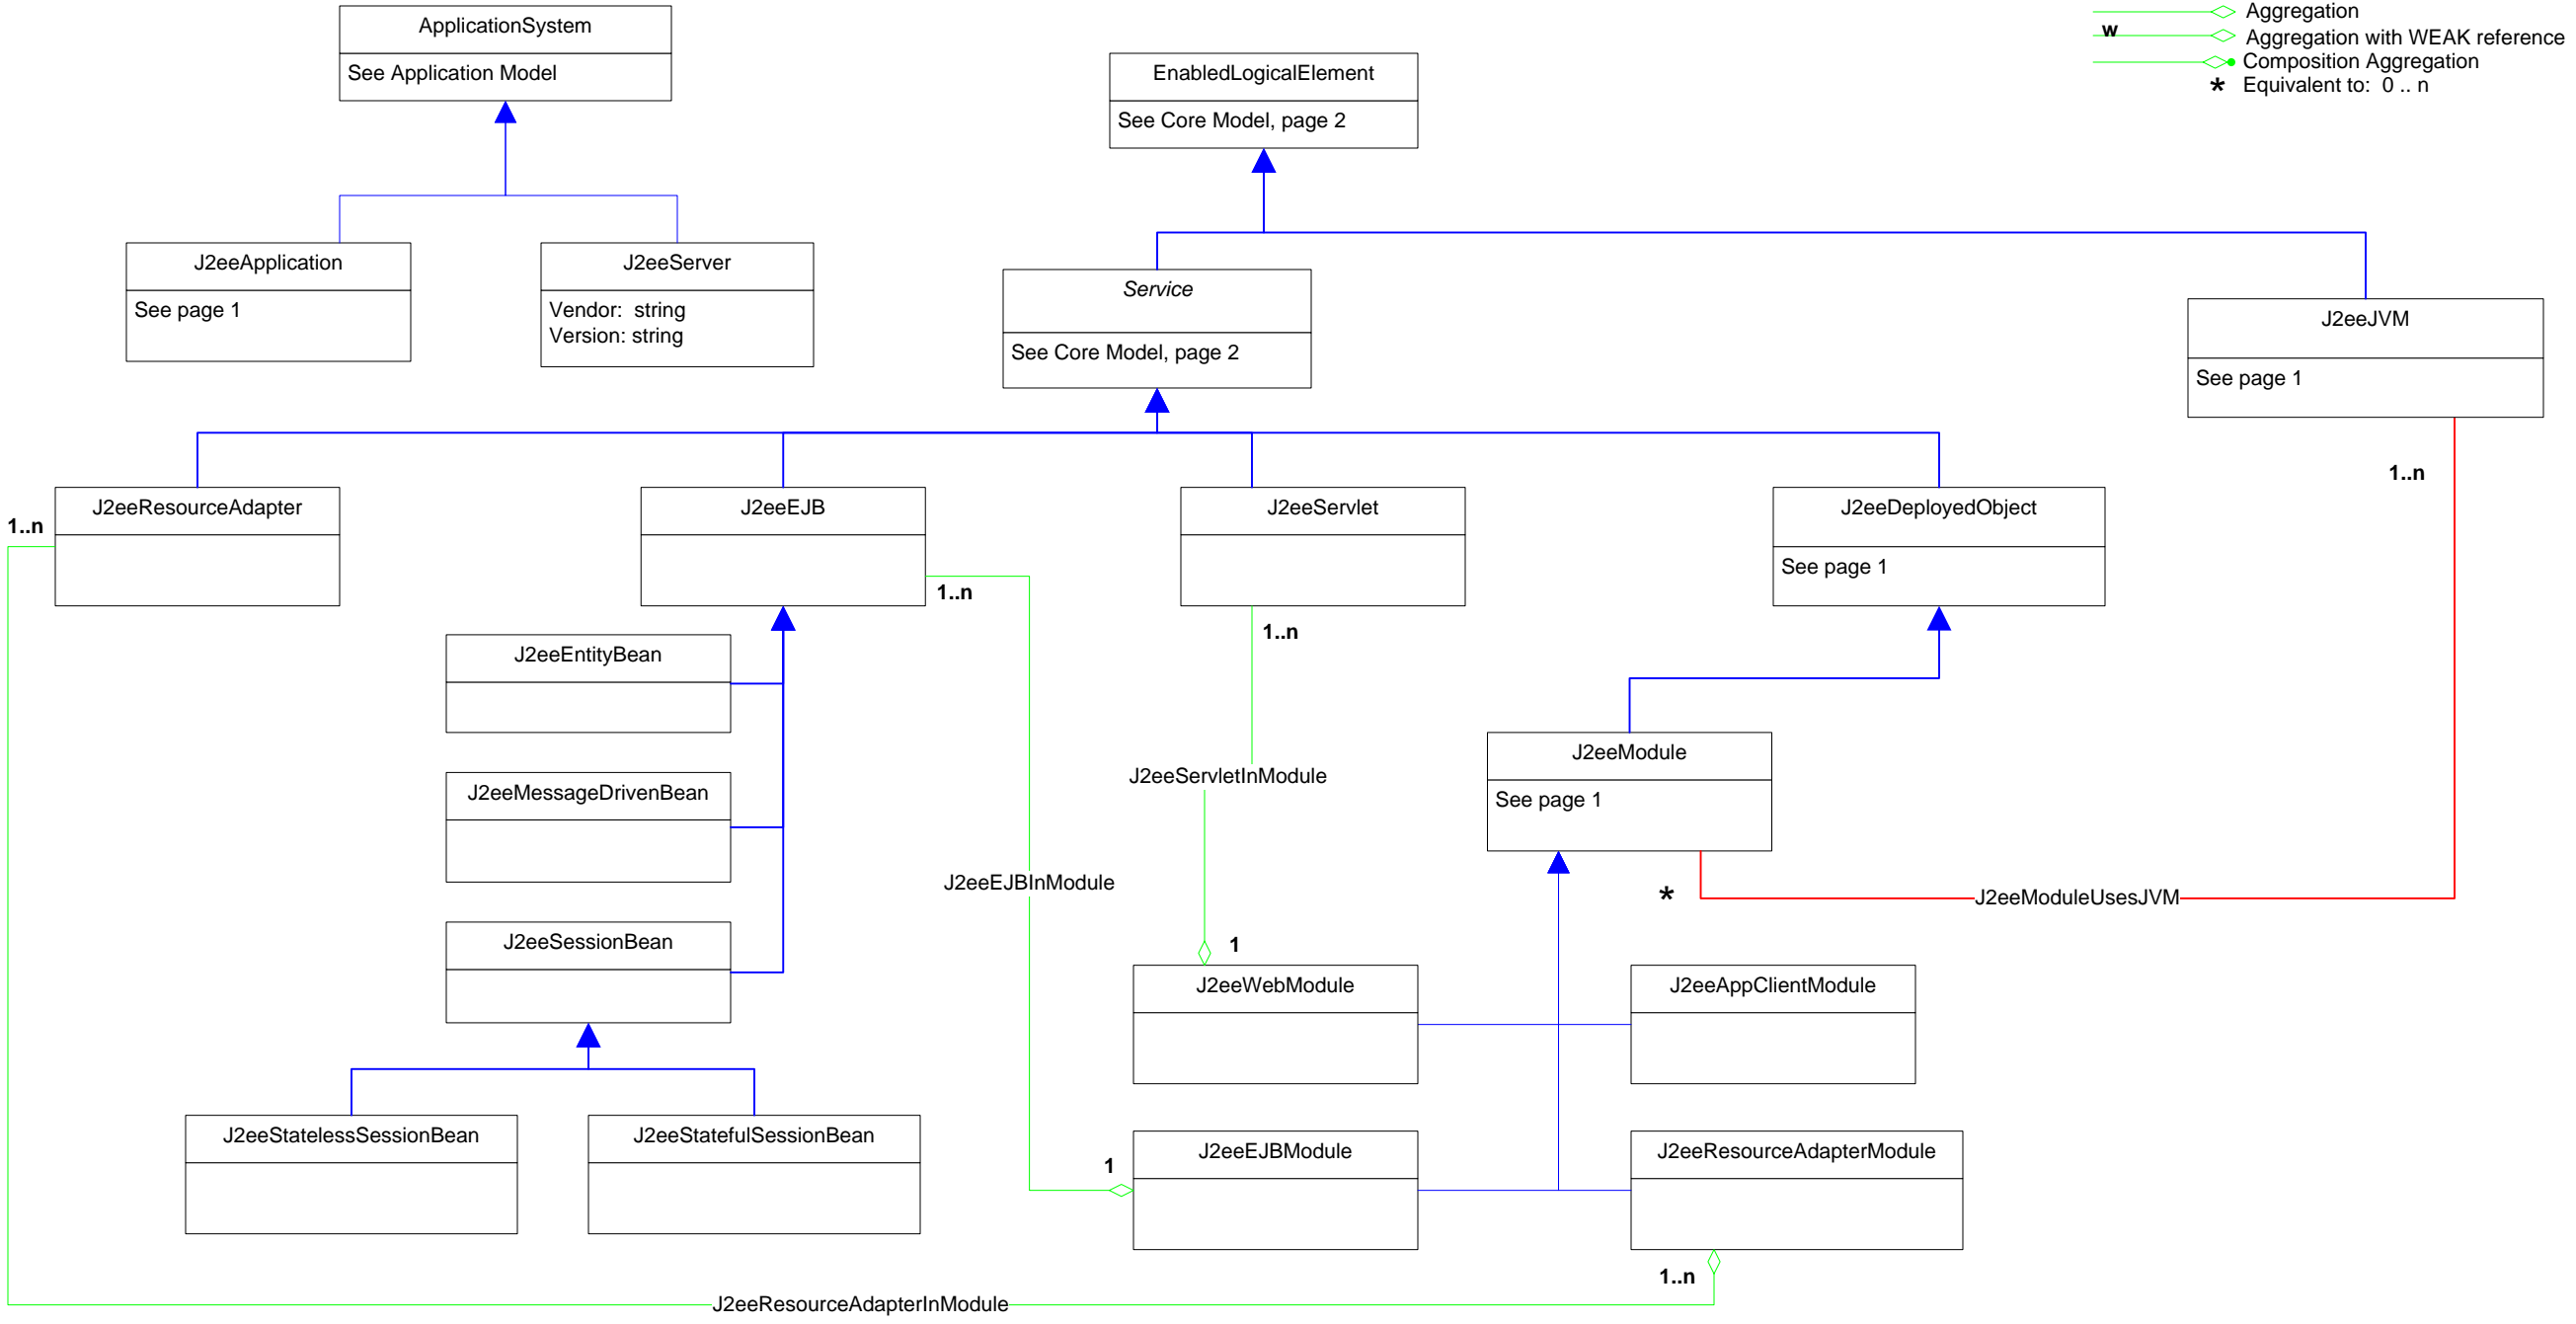

Title : App Server CIM Model 2.46.0
Filename: CIM_Application-J2eeAppserver.vsd
Author : DMTF Application WG
Date : 24 Mar 2016

Page 1 : J2EE Server
Page 2 : J2EE Modules & Beans
Page 3 : J2EE Resource & Indication
Page 4 : J2EE Statistics (1)
Page 5 : J2EE Statistics (2)
Page 6 : Association Hierarchy
Page 7 : Aggregation Hierarchy

-  Inheritance
- Association
- Association with WEAK reference
- Aggregation
- Aggregation with WEAK reference
- Composition Aggregation
-  Equivalent to: 0..n

- Inheritance
- Association
- Association with WEAK reference
- Aggregation
- Aggregation with WEAK reference
- Composition Aggregation
- Equivalent to: 0 .. n