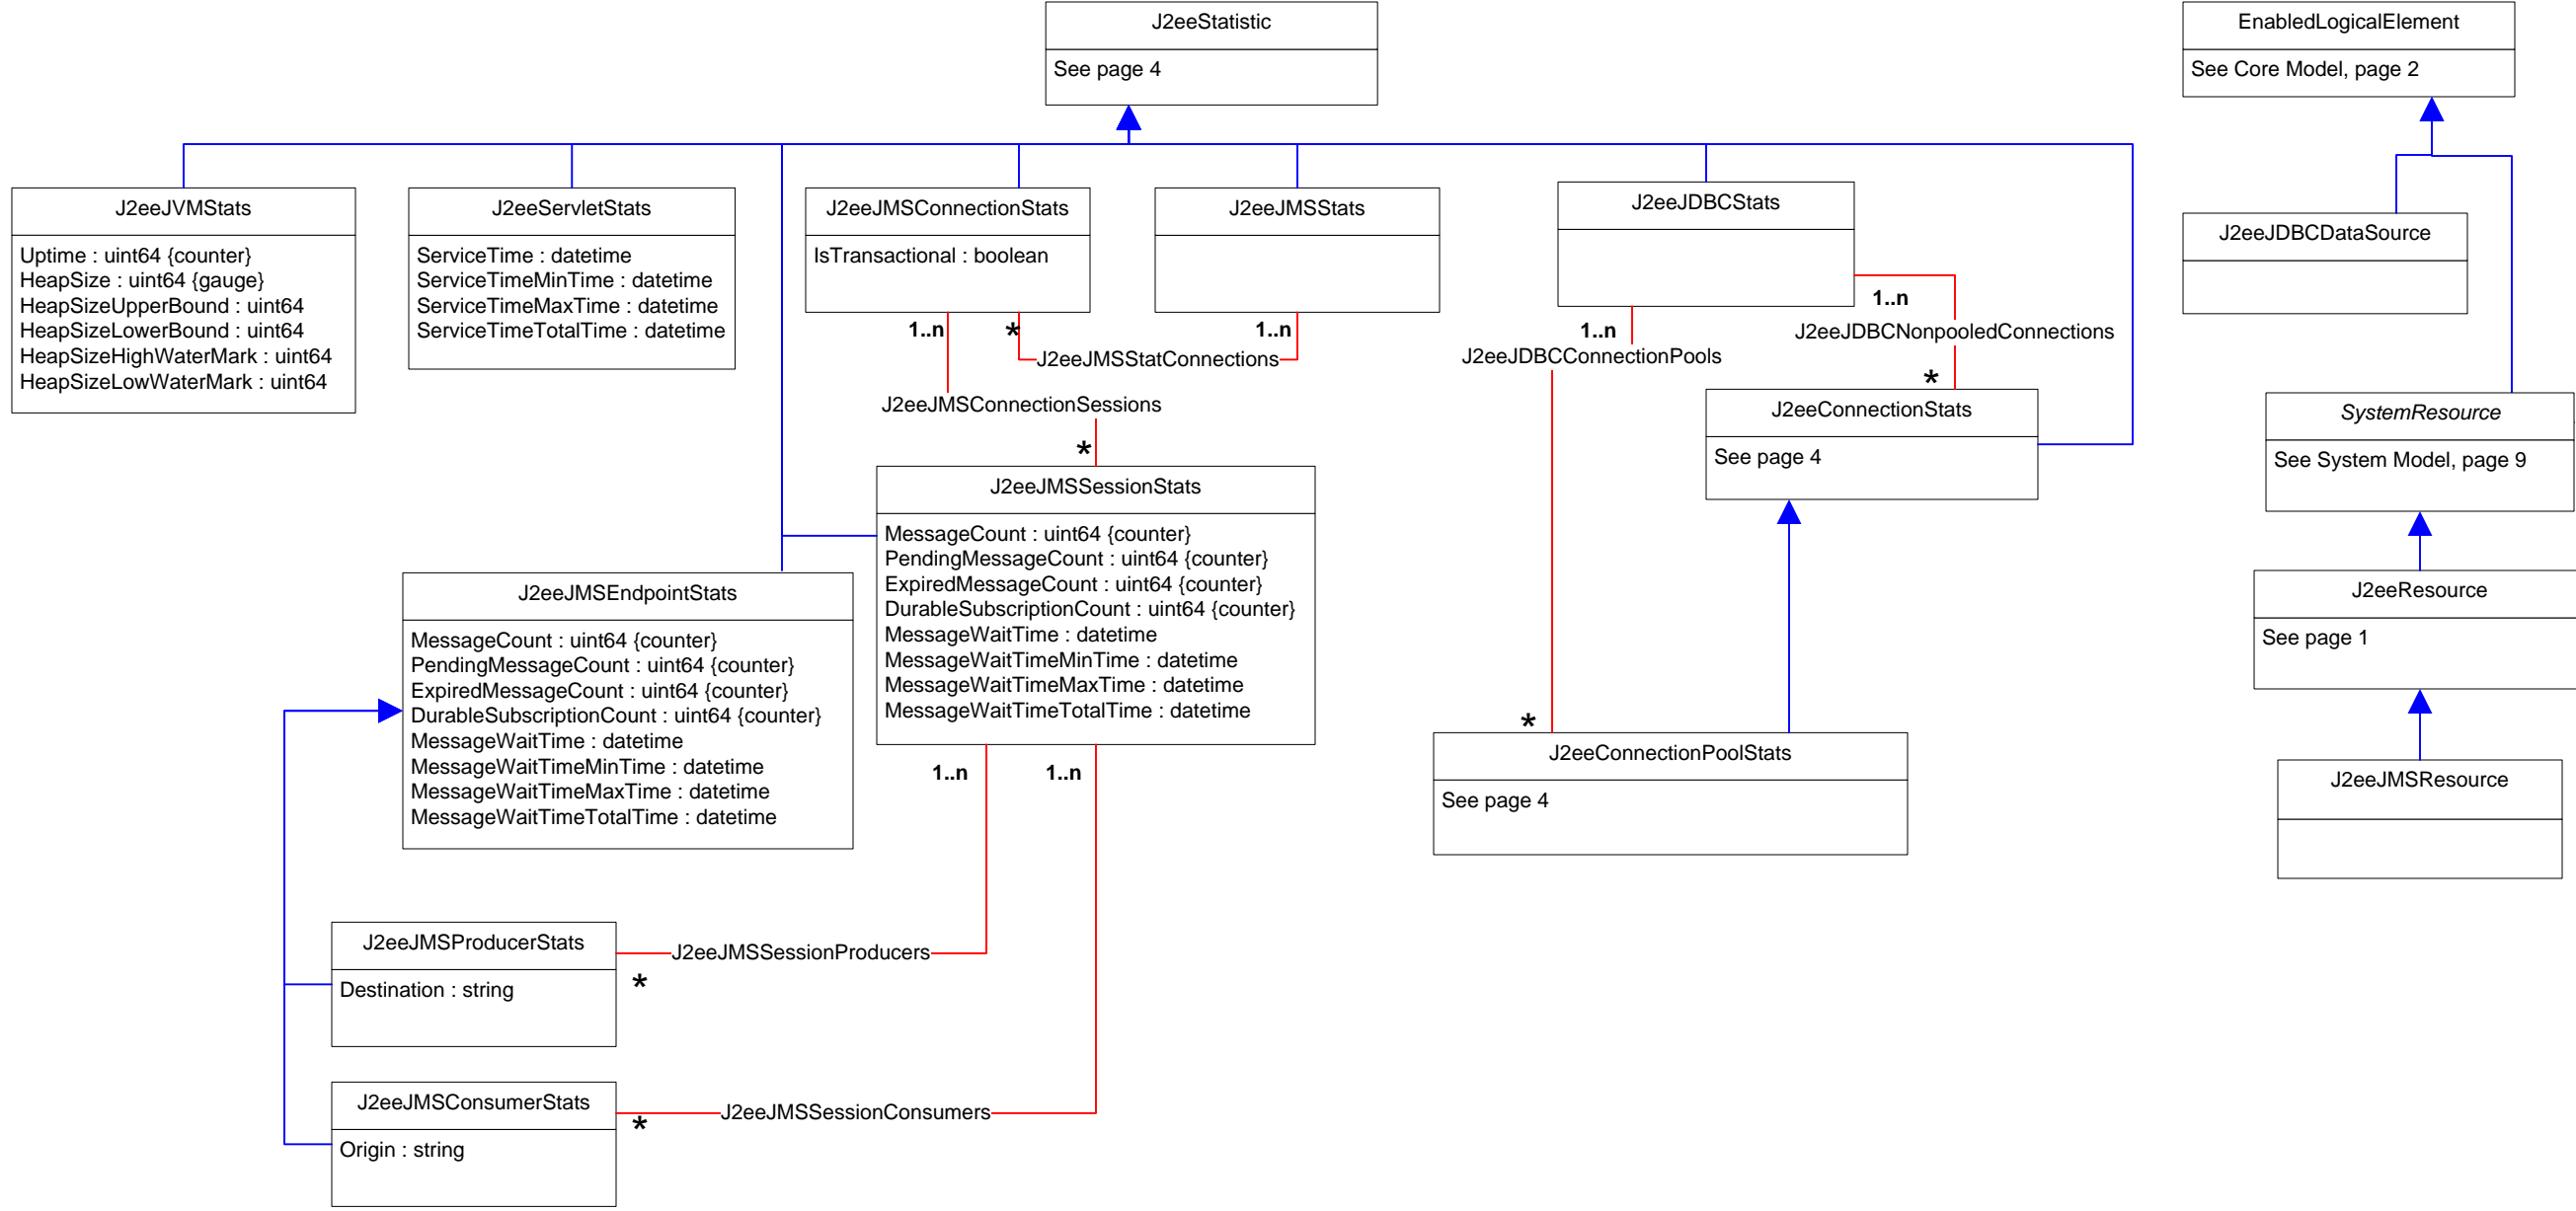

Title : App Server CIM Model 2.46.0
Filename: CIM_Application-J2eeAppserver.vsd
Author : DMTF Application WG
Date : 24 Mar 2016

Page 1 : J2EE Server
Page 2 : J2EE Modules & Beans
Page 3 : J2EE Resource & Indication
Page 4 : J2EE Statistics (1)
Page 5 : J2EE Statistics (2)
Page 6 : Association Hierarchy
Page 7 : Aggregation Hierarchy

-  Inheritance
- Association
- Association with WEAK reference
- Aggregation
- Aggregation with WEAK reference
- Composition Aggregation
-  Equivalent to: 0..n

- Inheritance
- Association
- Association with WEAK reference
- Aggregation
- Aggregation with WEAK reference
- Composition Aggregation
- Equivalent to: 0 .. n