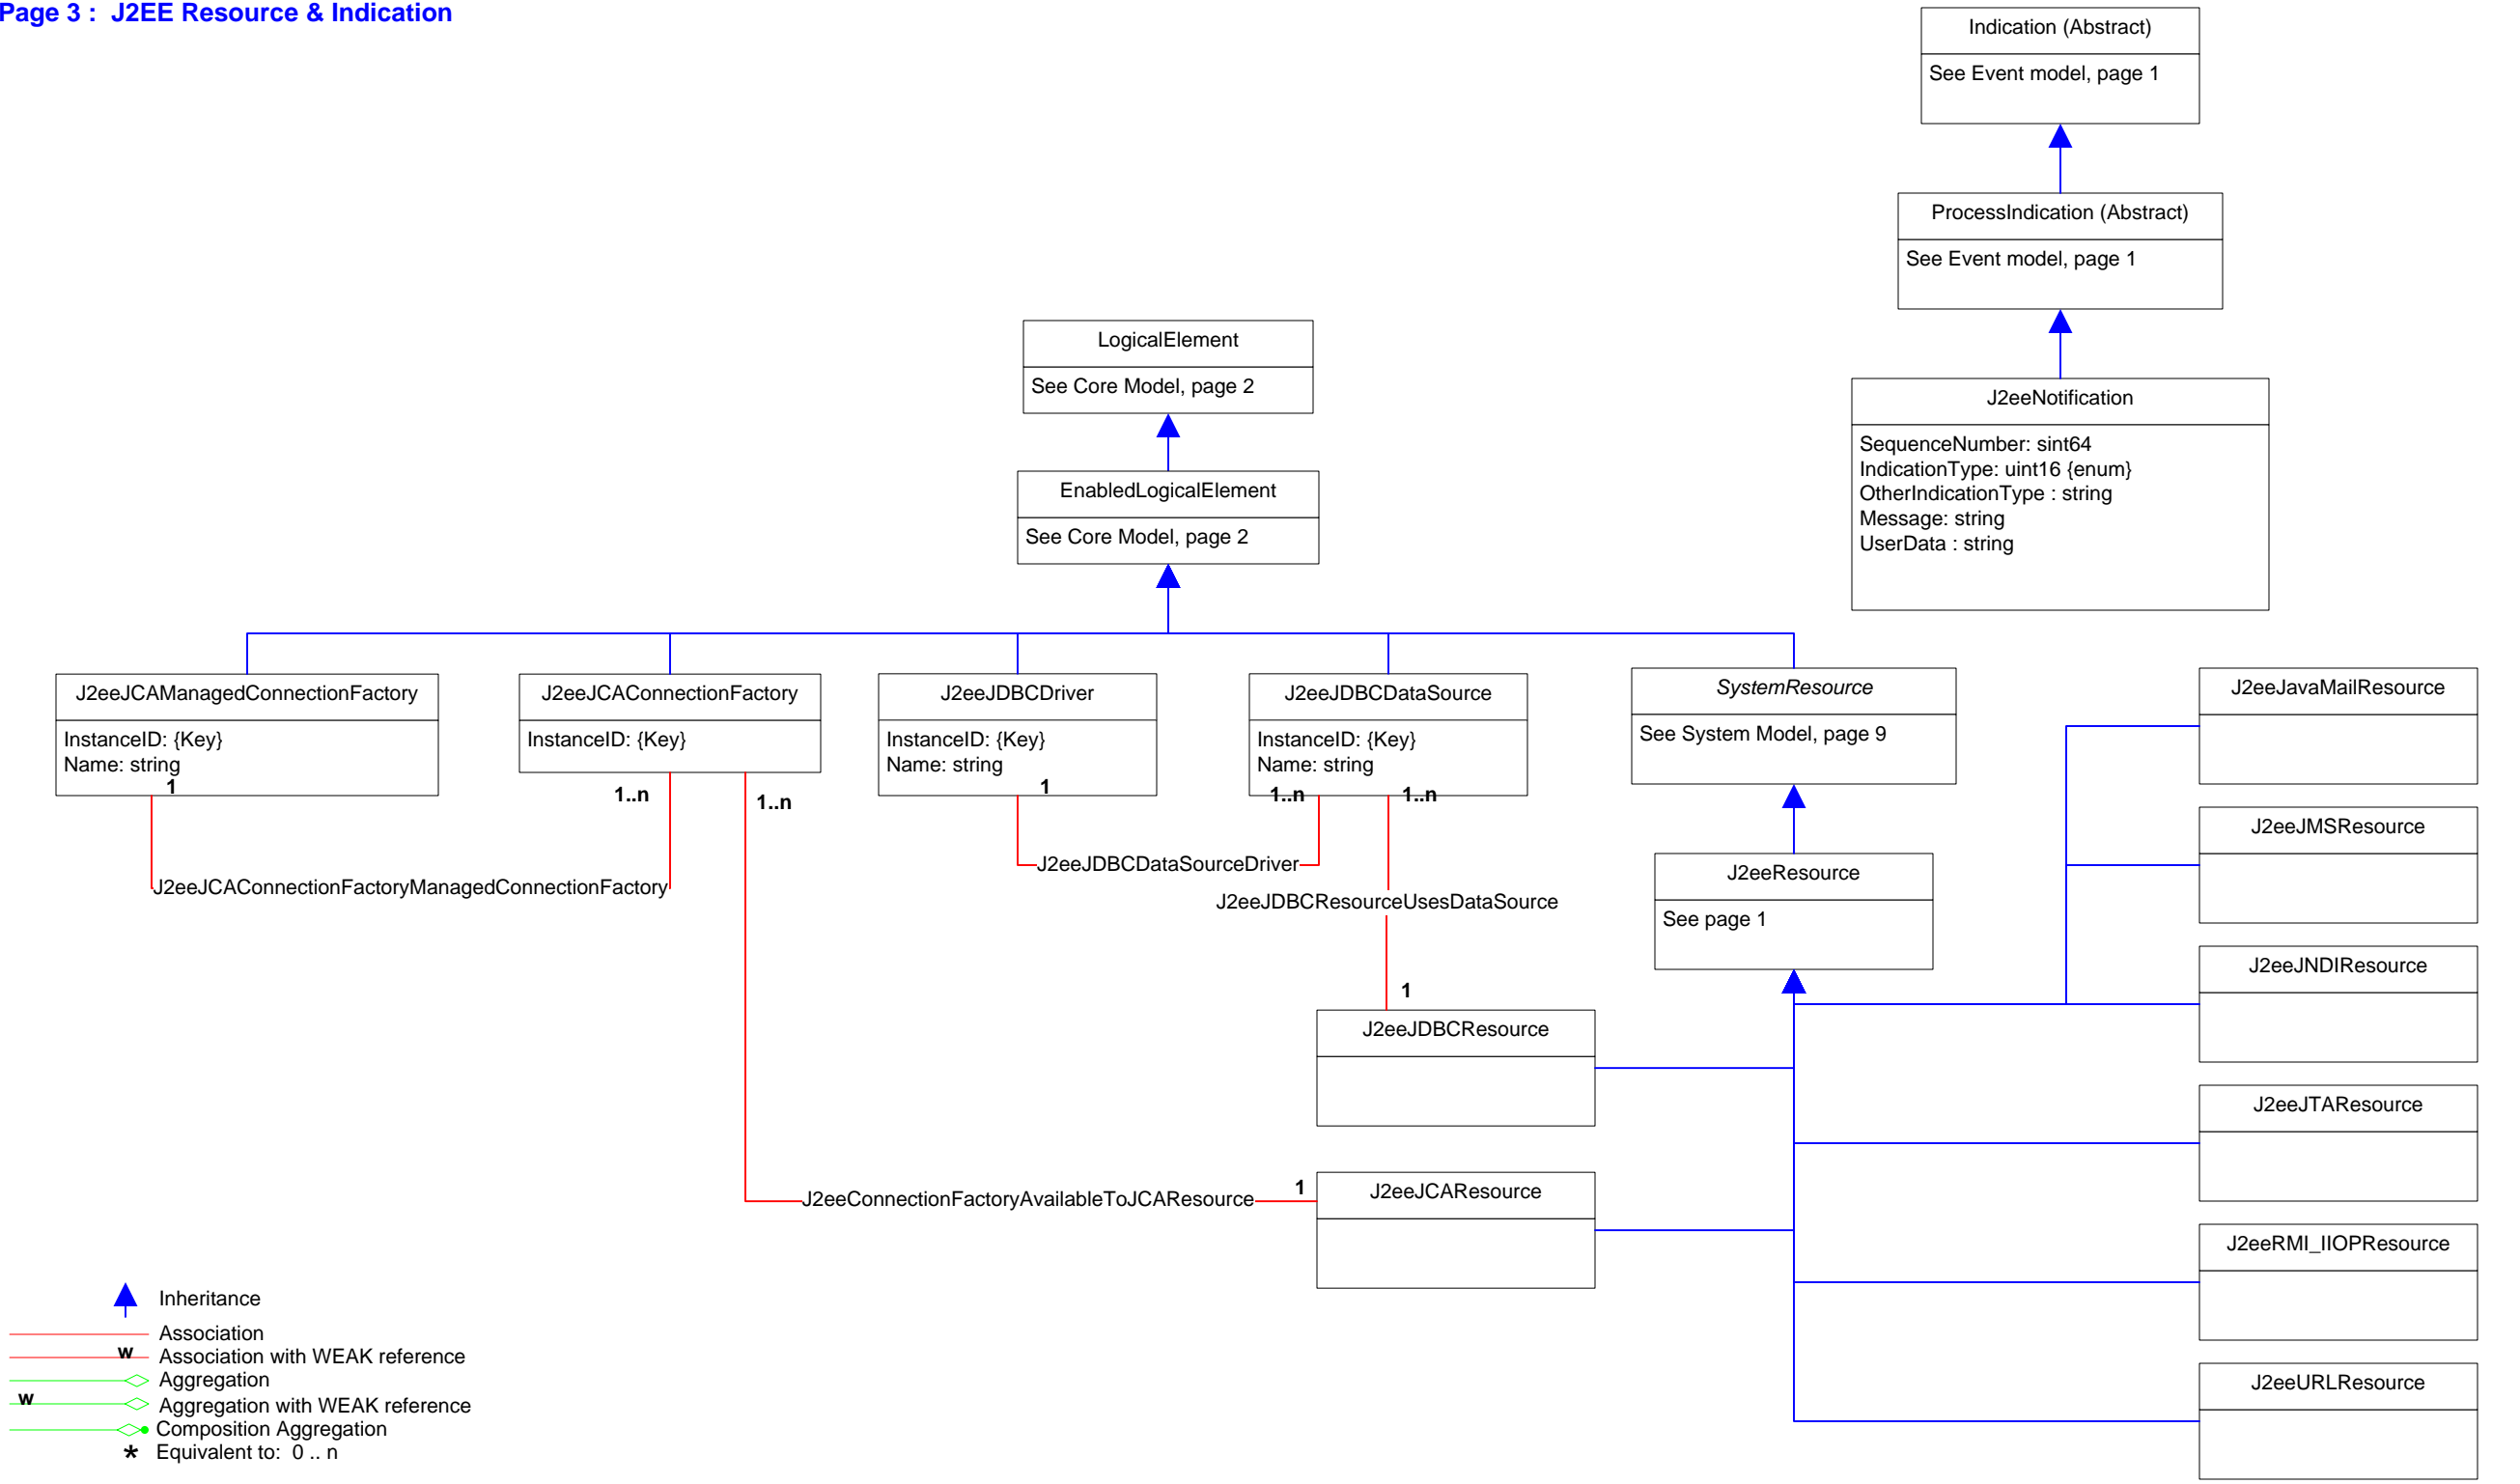

Title : App Server CIM Model 2.46.0
Filename: CIM_Application-J2eeAppserver.vsd
Author : DMTF Application WG
Date : 24 Mar 2016

Page 1 : J2EE Server
Page 2 : J2EE Modules & Beans
Page 3 : J2EE Resource & Indication
Page 4 : J2EE Statistics (1)
Page 5 : J2EE Statistics (2)
Page 6 : Association Hierarchy
Page 7 : Aggregation Hierarchy

-  Inheritance
- Association
- Association with WEAK reference
- Aggregation
- Aggregation with WEAK reference
- Composition Aggregation
-  Equivalent to: 0..n

- Inheritance
- Association
- Association with WEAK reference
- Aggregation
- Aggregation with WEAK reference
- Composition Aggregation
- Equivalent to: 0 .. n