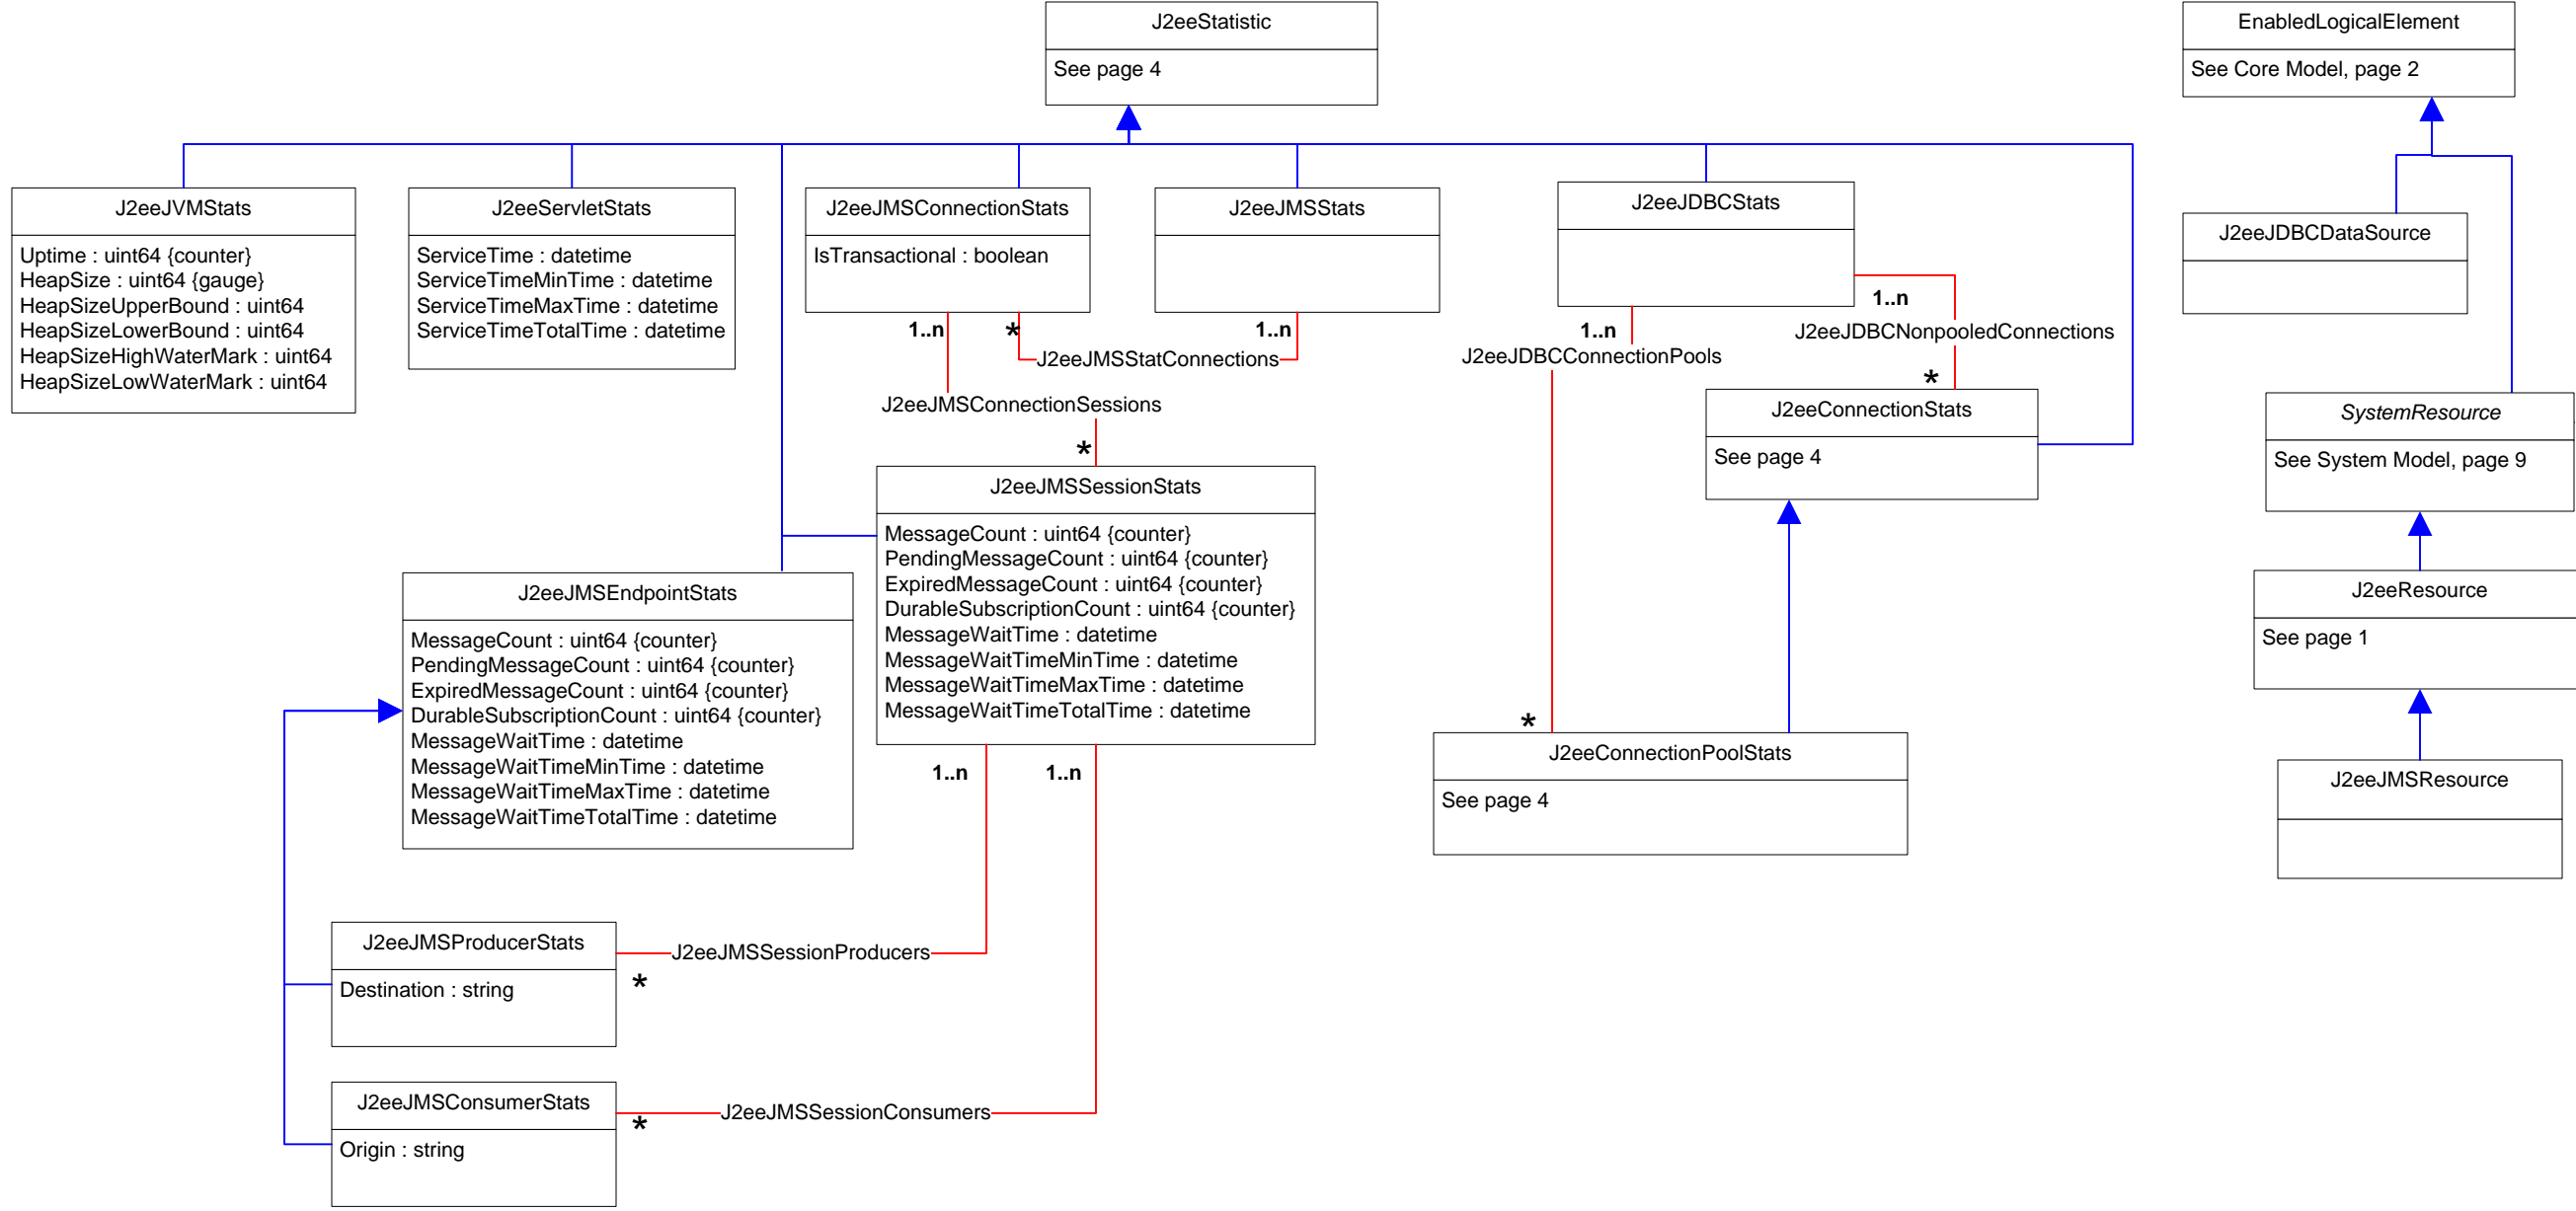

Title : App Server CIM Model 2.44.0
Filename: CIM_Application-J2eeAppserver.vsd
Author : DMTF Application WG
Date : 13 Mar 2015

Page 1 : J2EE Server
Page 2 : J2EE Modules & Beans
Page 3 : J2EE Resource & Indication
Page 4 : J2EE Statistics (1)
Page 5 : J2EE Statistics (2)
Page 6 : Association Hierarchy
Page 7 : Aggregation Hierarchy

- Inheritance
- Association
- Association with WEAK reference
- Aggregation
- Aggregation with WEAK reference
- Composition Aggregation
- Equivalent to: 0 .. n

- Inheritance
- Association
- Association with WEAK reference
- Aggregation
- Aggregation with WEAK reference
- Composition Aggregation
- Equivalent to: 0..n

- Inheritance
- Association
- Association with WEAK reference
- Aggregation
- Aggregation with WEAK reference
- Composition Aggregation
- Equivalent to: 0 .. n