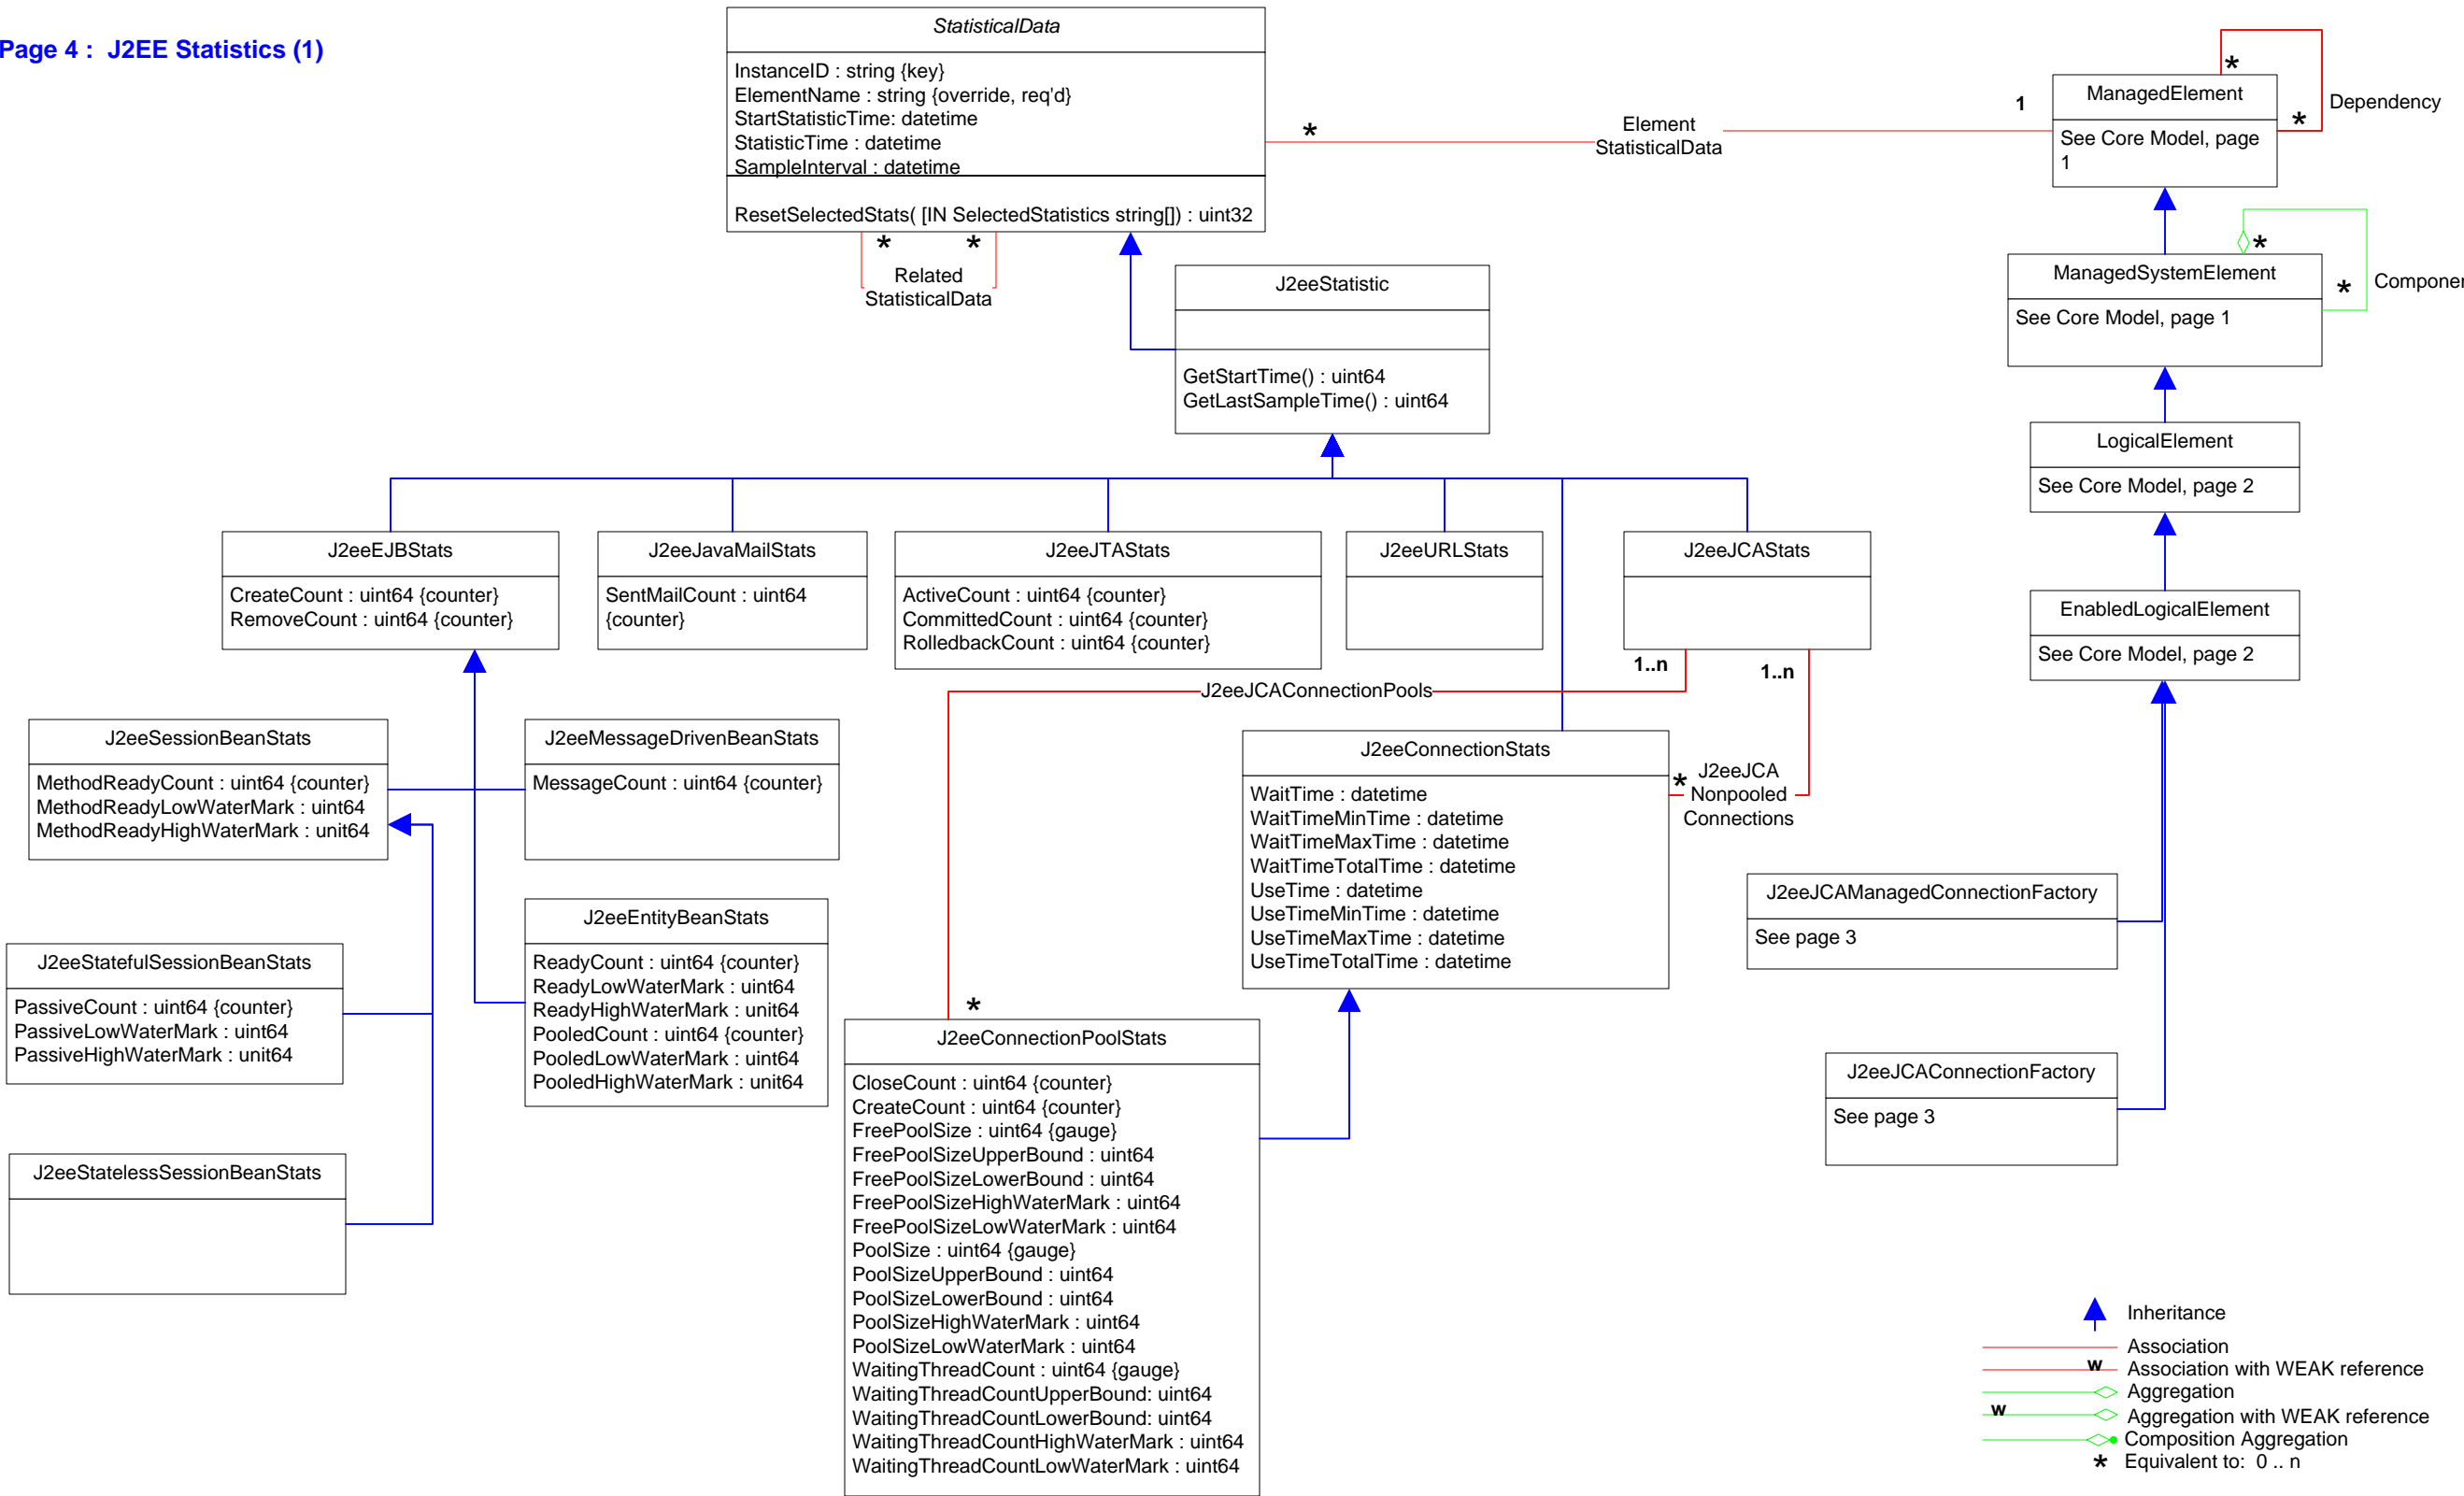

Title : App Server CIM Model 2.44.0
Filename: CIM_Application-J2eeAppserver.vsd
Author : DMTF Application WG
Date : 13 Mar 2015

Page 1 : J2EE Server
Page 2 : J2EE Modules & Beans
Page 3 : J2EE Resource & Indication
Page 4 : J2EE Statistics (1)
Page 5 : J2EE Statistics (2)
Page 6 : Association Hierarchy
Page 7 : Aggregation Hierarchy

- Inheritance
- Association
- Association with WEAK reference
- Aggregation
- Aggregation with WEAK reference
- Composition Aggregation
- Equivalent to: 0 .. n

- Inheritance
- Association
- Association with WEAK reference
- Aggregation
- Aggregation with WEAK reference
- Composition Aggregation
- Equivalent to: 0..n

- Inheritance
- Association
- Association with WEAK reference
- Aggregation
- Aggregation with WEAK reference
- Composition Aggregation
- Equivalent to: 0 .. n