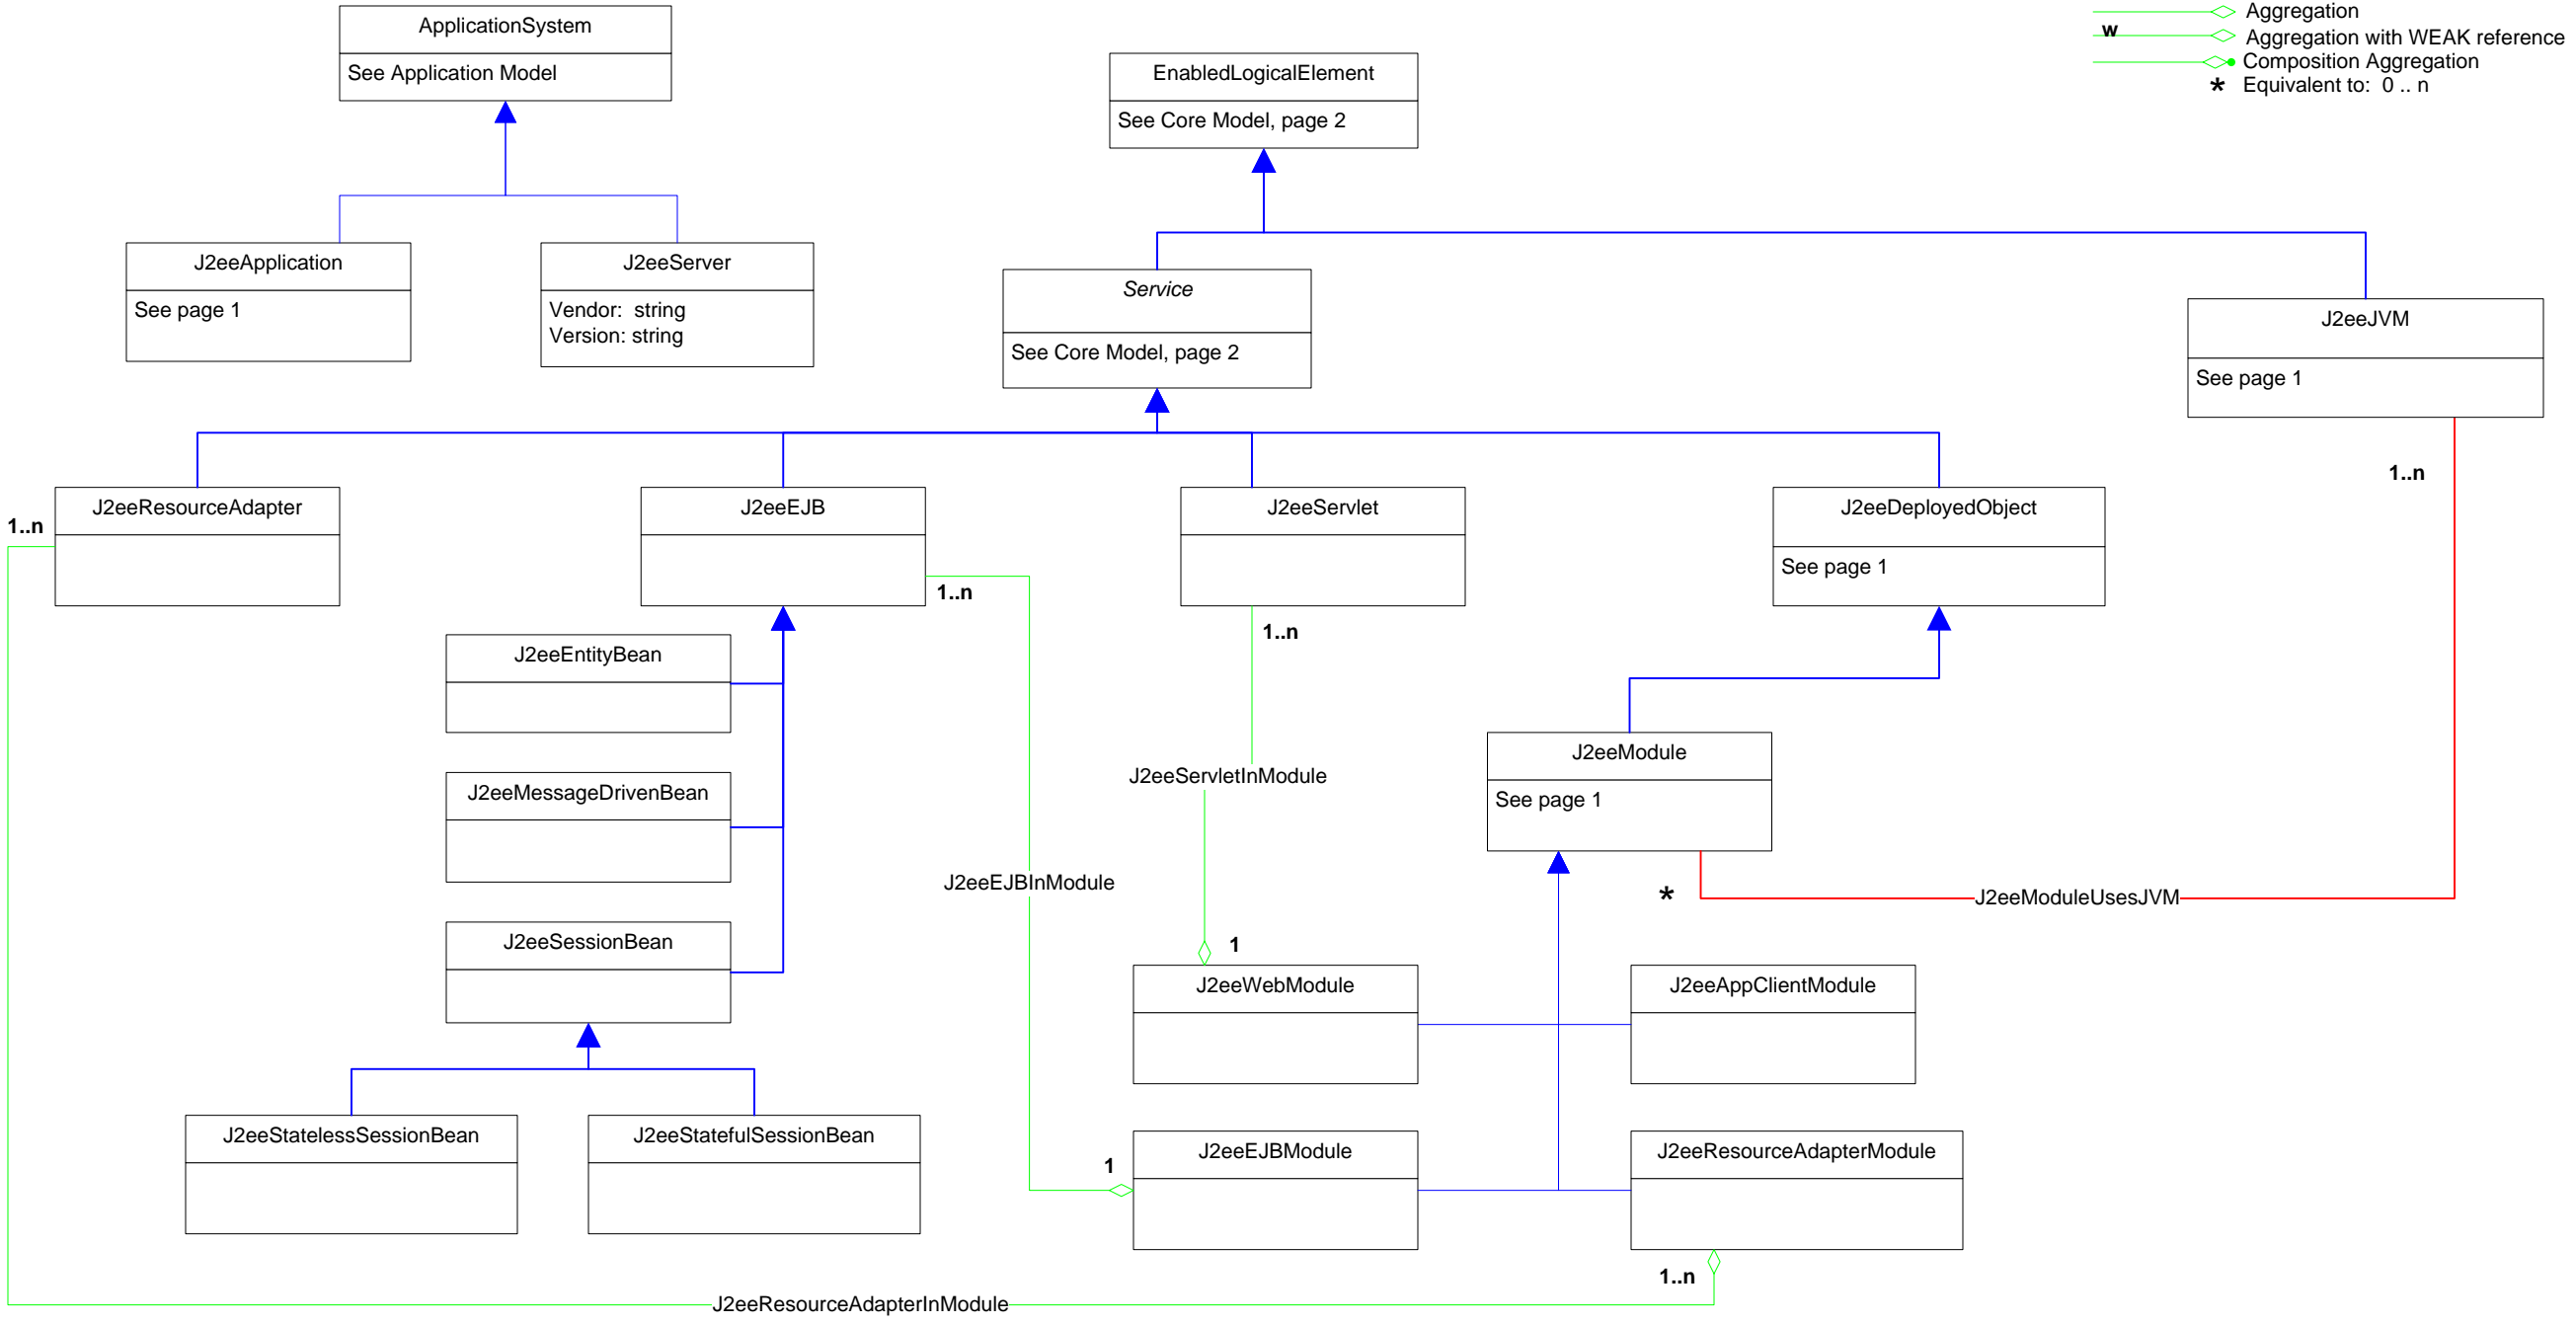

Title : App Server CIM Model 2.44.0
Filename: CIM_Application-J2eeAppserver.vsd
Author : DMTF Application WG
Date : 13 Mar 2015

Page 1 : J2EE Server
Page 2 : J2EE Modules & Beans
Page 3 : J2EE Resource & Indication
Page 4 : J2EE Statistics (1)
Page 5 : J2EE Statistics (2)
Page 6 : Association Hierarchy
Page 7 : Aggregation Hierarchy

- Inheritance
- Association
- Association with WEAK reference
- Aggregation
- Aggregation with WEAK reference
- Composition Aggregation
- Equivalent to: 0 .. n

- Inheritance
- Association
- Association with WEAK reference
- Aggregation
- Aggregation with WEAK reference
- Composition Aggregation
- Equivalent to: 0..n

- Inheritance
- Association
- Association with WEAK reference
- Aggregation
- Aggregation with WEAK reference
- Composition Aggregation
- Equivalent to: 0 .. n