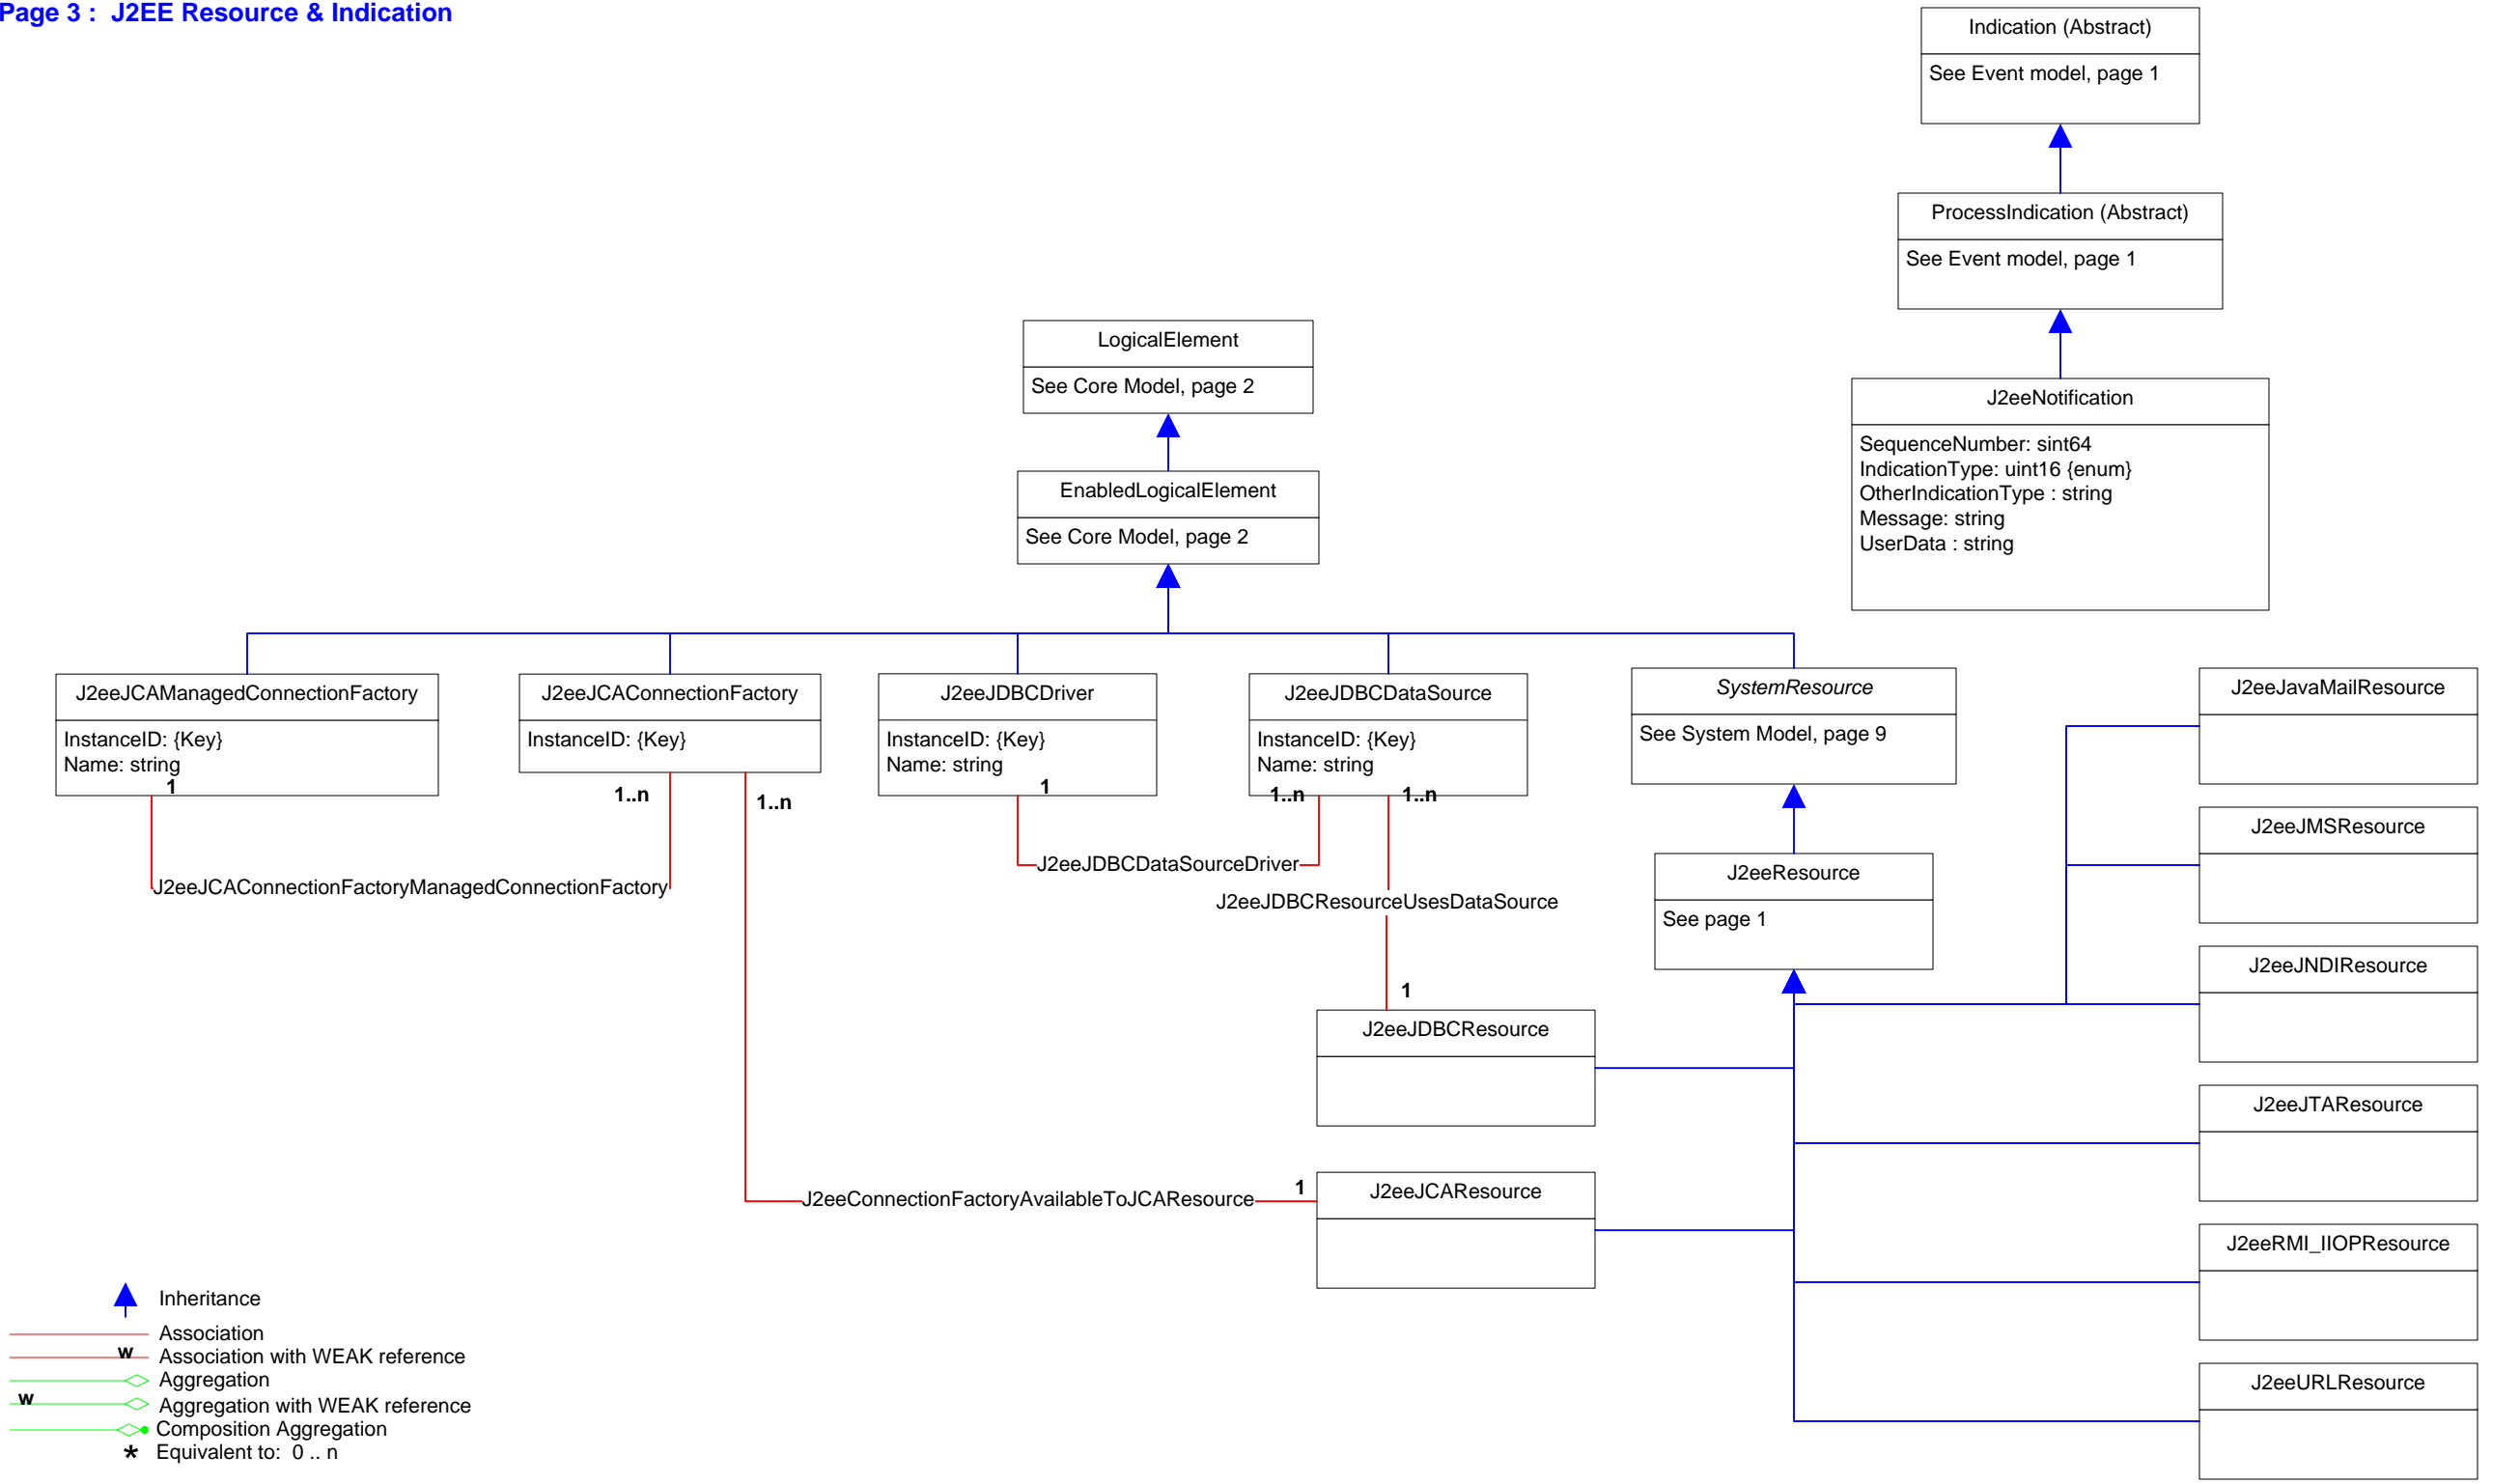

Title : App Server CIM Model 2.44.0
Filename: CIM_Application-J2eeAppserver.vsd
Author : DMTF Application WG
Date : 13 Mar 2015

Page 1 : J2EE Server
Page 2 : J2EE Modules & Beans
Page 3 : J2EE Resource & Indication
Page 4 : J2EE Statistics (1)
Page 5 : J2EE Statistics (2)
Page 6 : Association Hierarchy
Page 7 : Aggregation Hierarchy

- Inheritance
- Association
- Association with WEAK reference
- Aggregation
- Aggregation with WEAK reference
- Composition Aggregation
- Equivalent to: 0 .. n

- Inheritance
- Association
- Association with WEAK reference
- Aggregation
- Aggregation with WEAK reference
- Composition Aggregation
- Equivalent to: 0..n

- Inheritance
- Association
- Association with WEAK reference
- Aggregation
- Aggregation with WEAK reference
- Composition Aggregation
- Equivalent to: 0 .. n