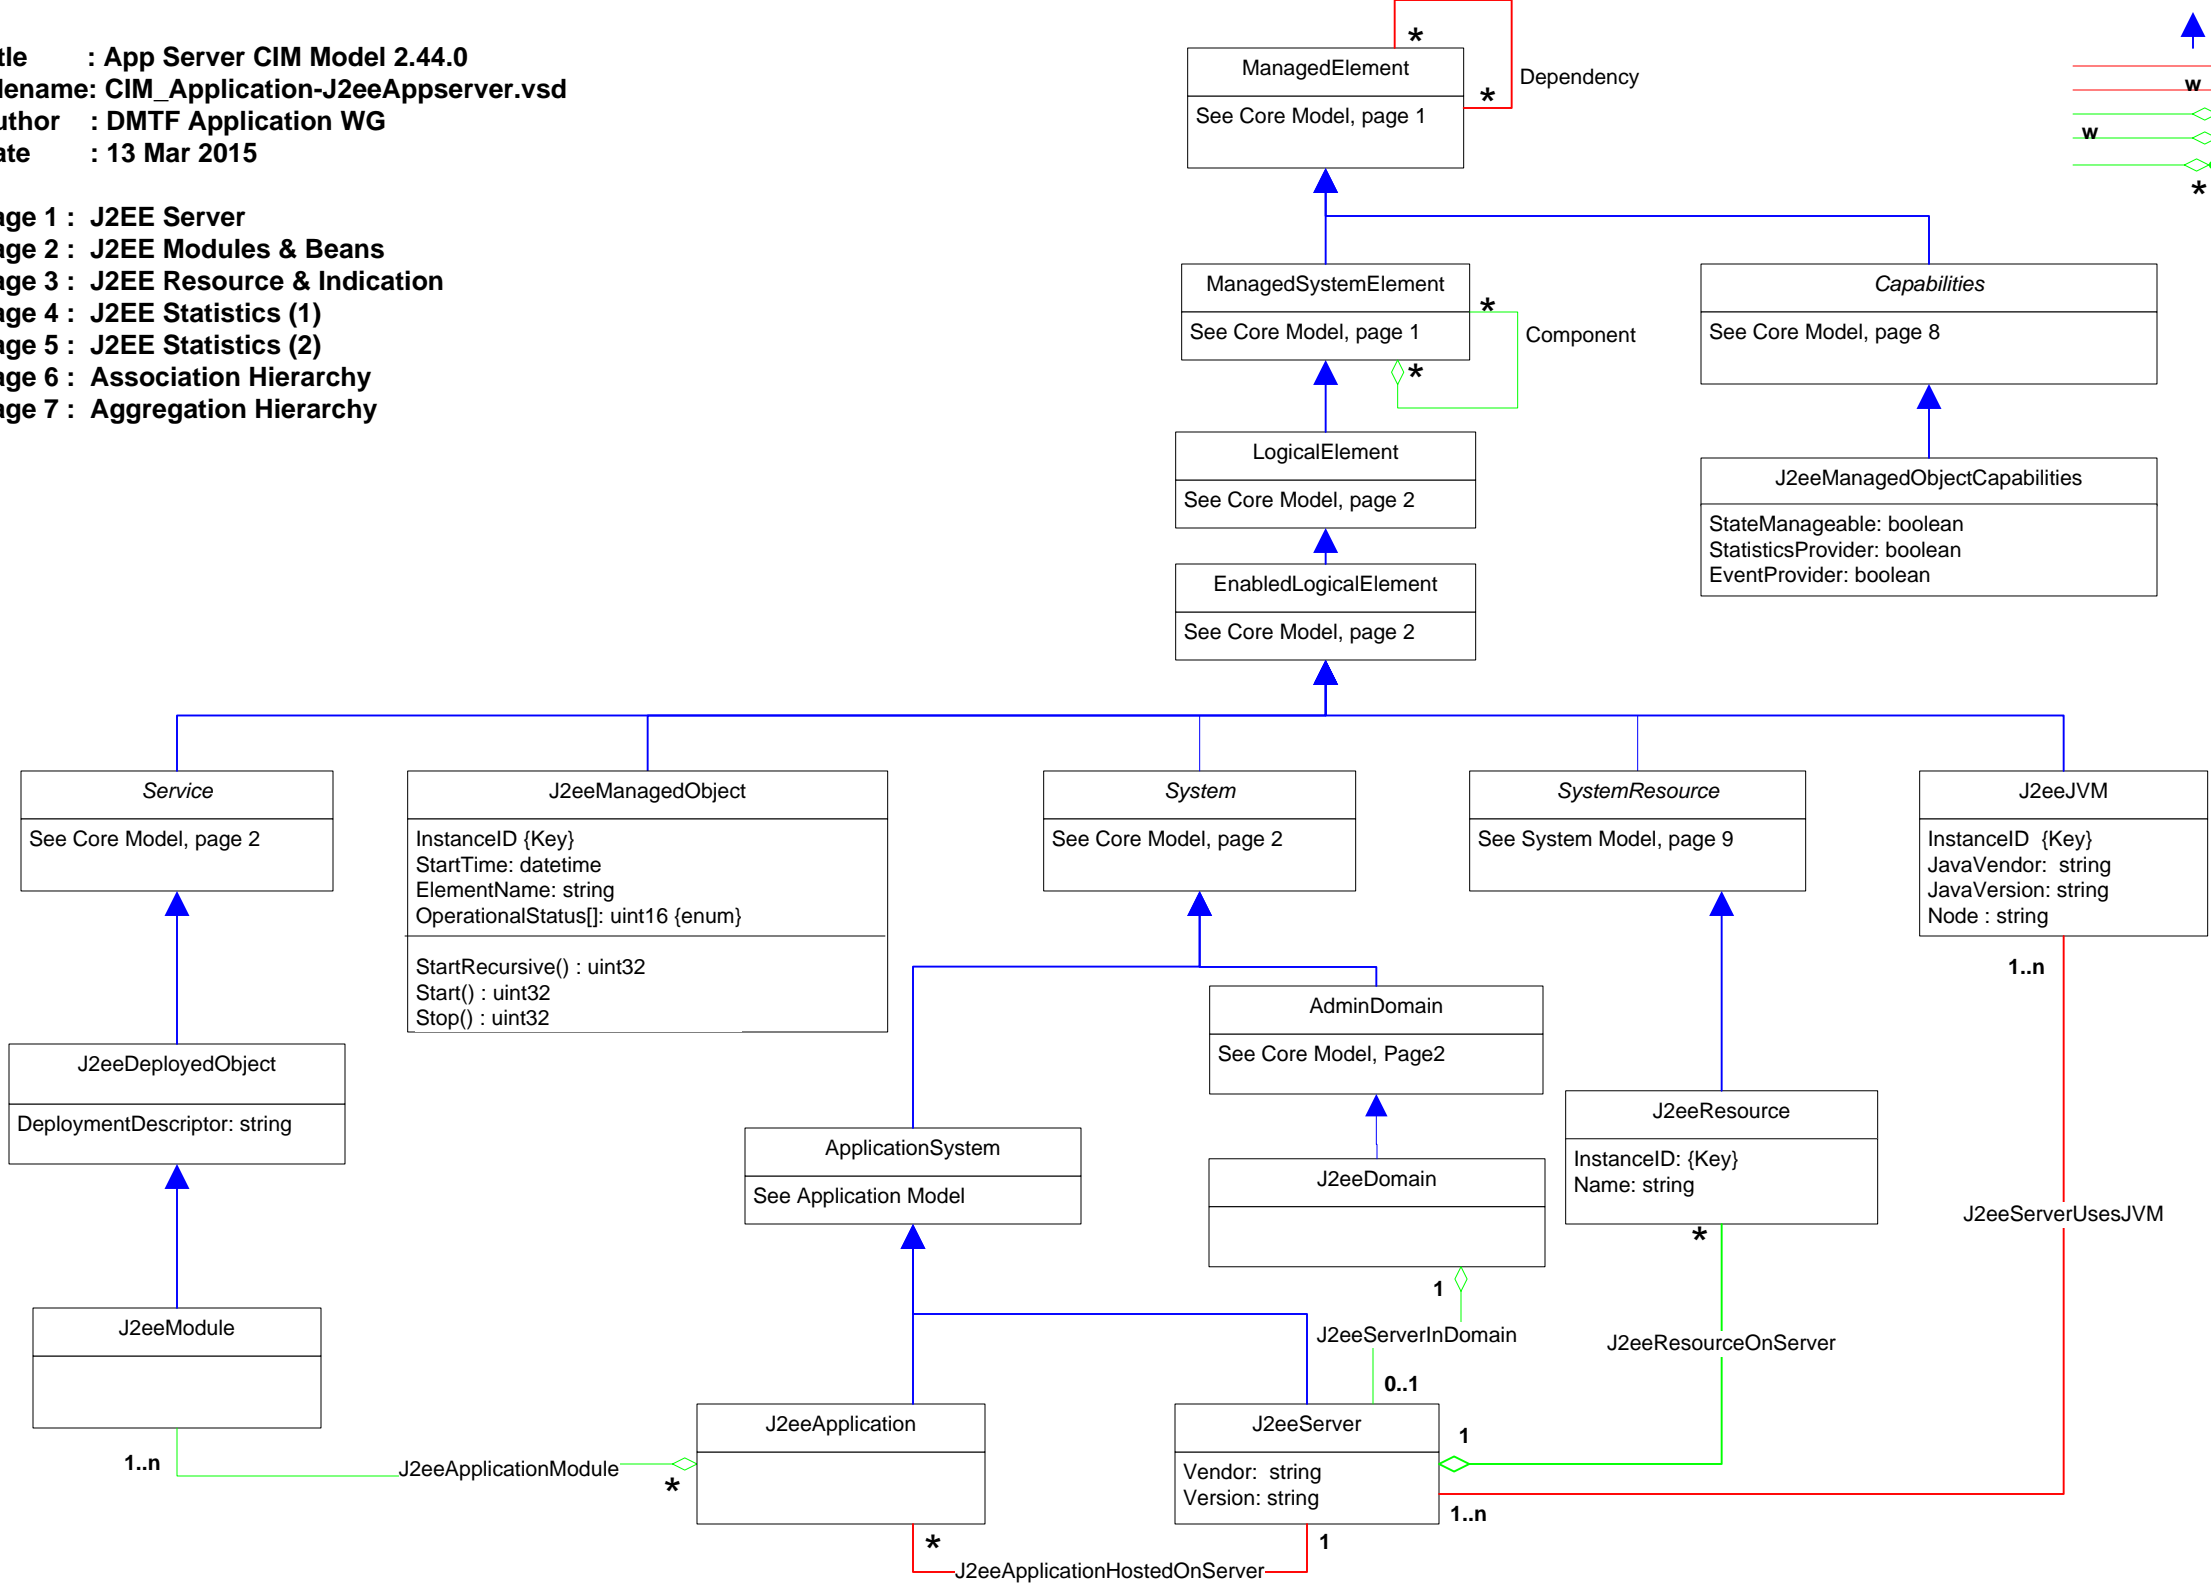

Title : App Server CIM Model 2.44.0
Filename: CIM_Application-J2eeAppserver.vsd
Author : DMTF Application WG
Date : 13 Mar 2015

Page 1 : J2EE Server
Page 2 : J2EE Modules & Beans
Page 3 : J2EE Resource & Indication
Page 4 : J2EE Statistics (1)
Page 5 : J2EE Statistics (2)
Page 6 : Association Hierarchy
Page 7 : Aggregation Hierarchy

- Inheritance
- Association
- Association with WEAK reference
- Aggregation
- Aggregation with WEAK reference
- Composition Aggregation
- Equivalent to: 0 .. n

- Inheritance
- Association
- Association with WEAK reference
- Aggregation
- Aggregation with WEAK reference
- Composition Aggregation
- Equivalent to: 0..n

- Inheritance
- Association
- Association with WEAK reference
- Aggregation
- Aggregation with WEAK reference
- Composition Aggregation
- Equivalent to: 0 .. n