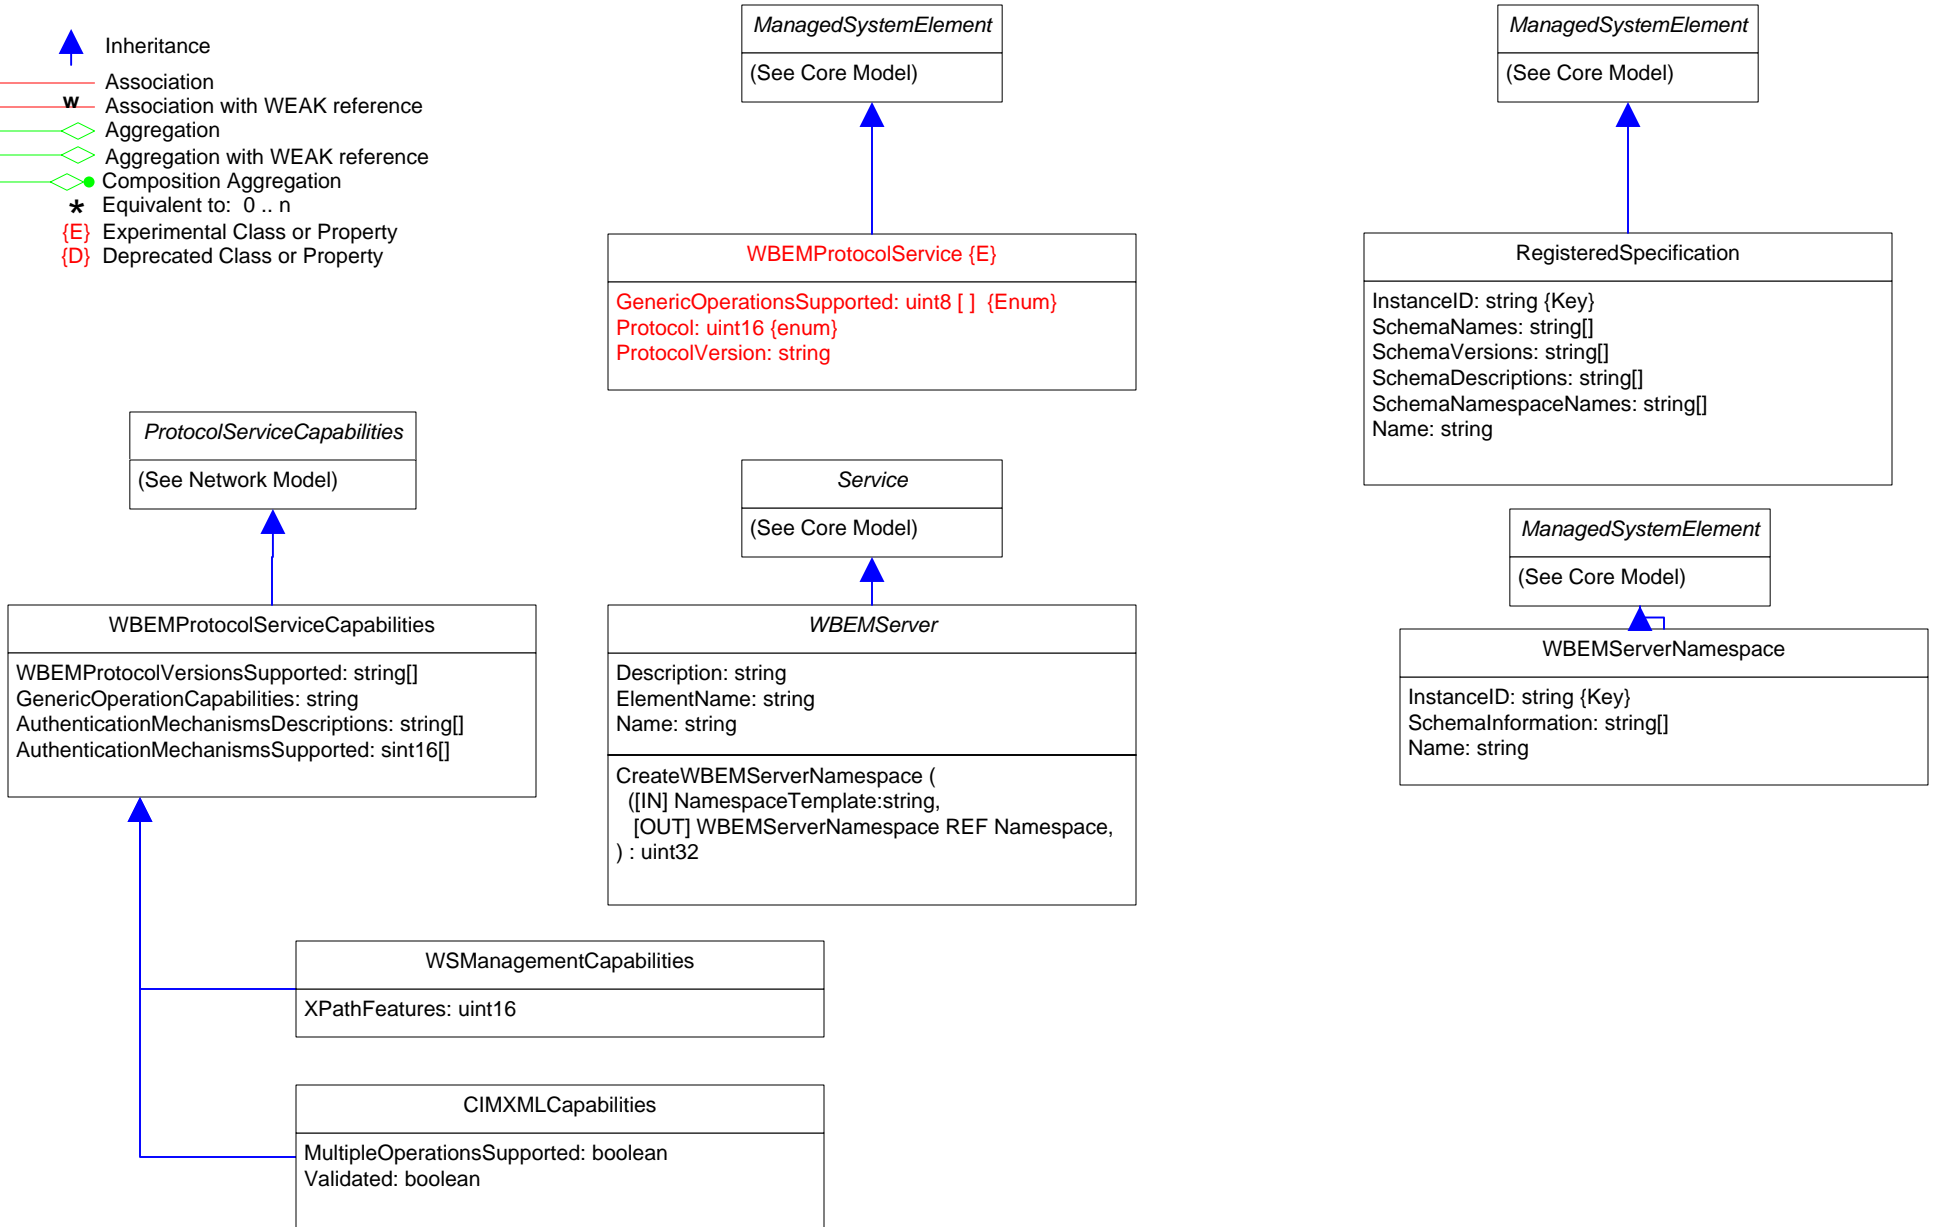

- Inheritance
- Association
- Association with WEAK reference
- Aggregation
- Aggregation with WEAK reference
- Composition Aggregation
- Equivalent to: 0 .. n
- Experimental Class or Property
- Deprecated Class or Property

-  Inheritance
-  Association
-  Association with WEAK reference
-  Aggregation
-  Aggregation with WEAK reference
-  Composition Aggregation
-  Equivalent to: 0..n
-  {E} Experimental Class or Property
-  {D} Deprecated Class or Property

Page 3 of 7: WBEM Server (2)

-  Inheritance
-  Association
-  Association with WEAK reference
-  Aggregation
-  Aggregation with WEAK reference
-  Composition Aggregation
-  Equivalent to: 0 .. n
-  Experimental Class or Property
-  Deprecated Class or Property