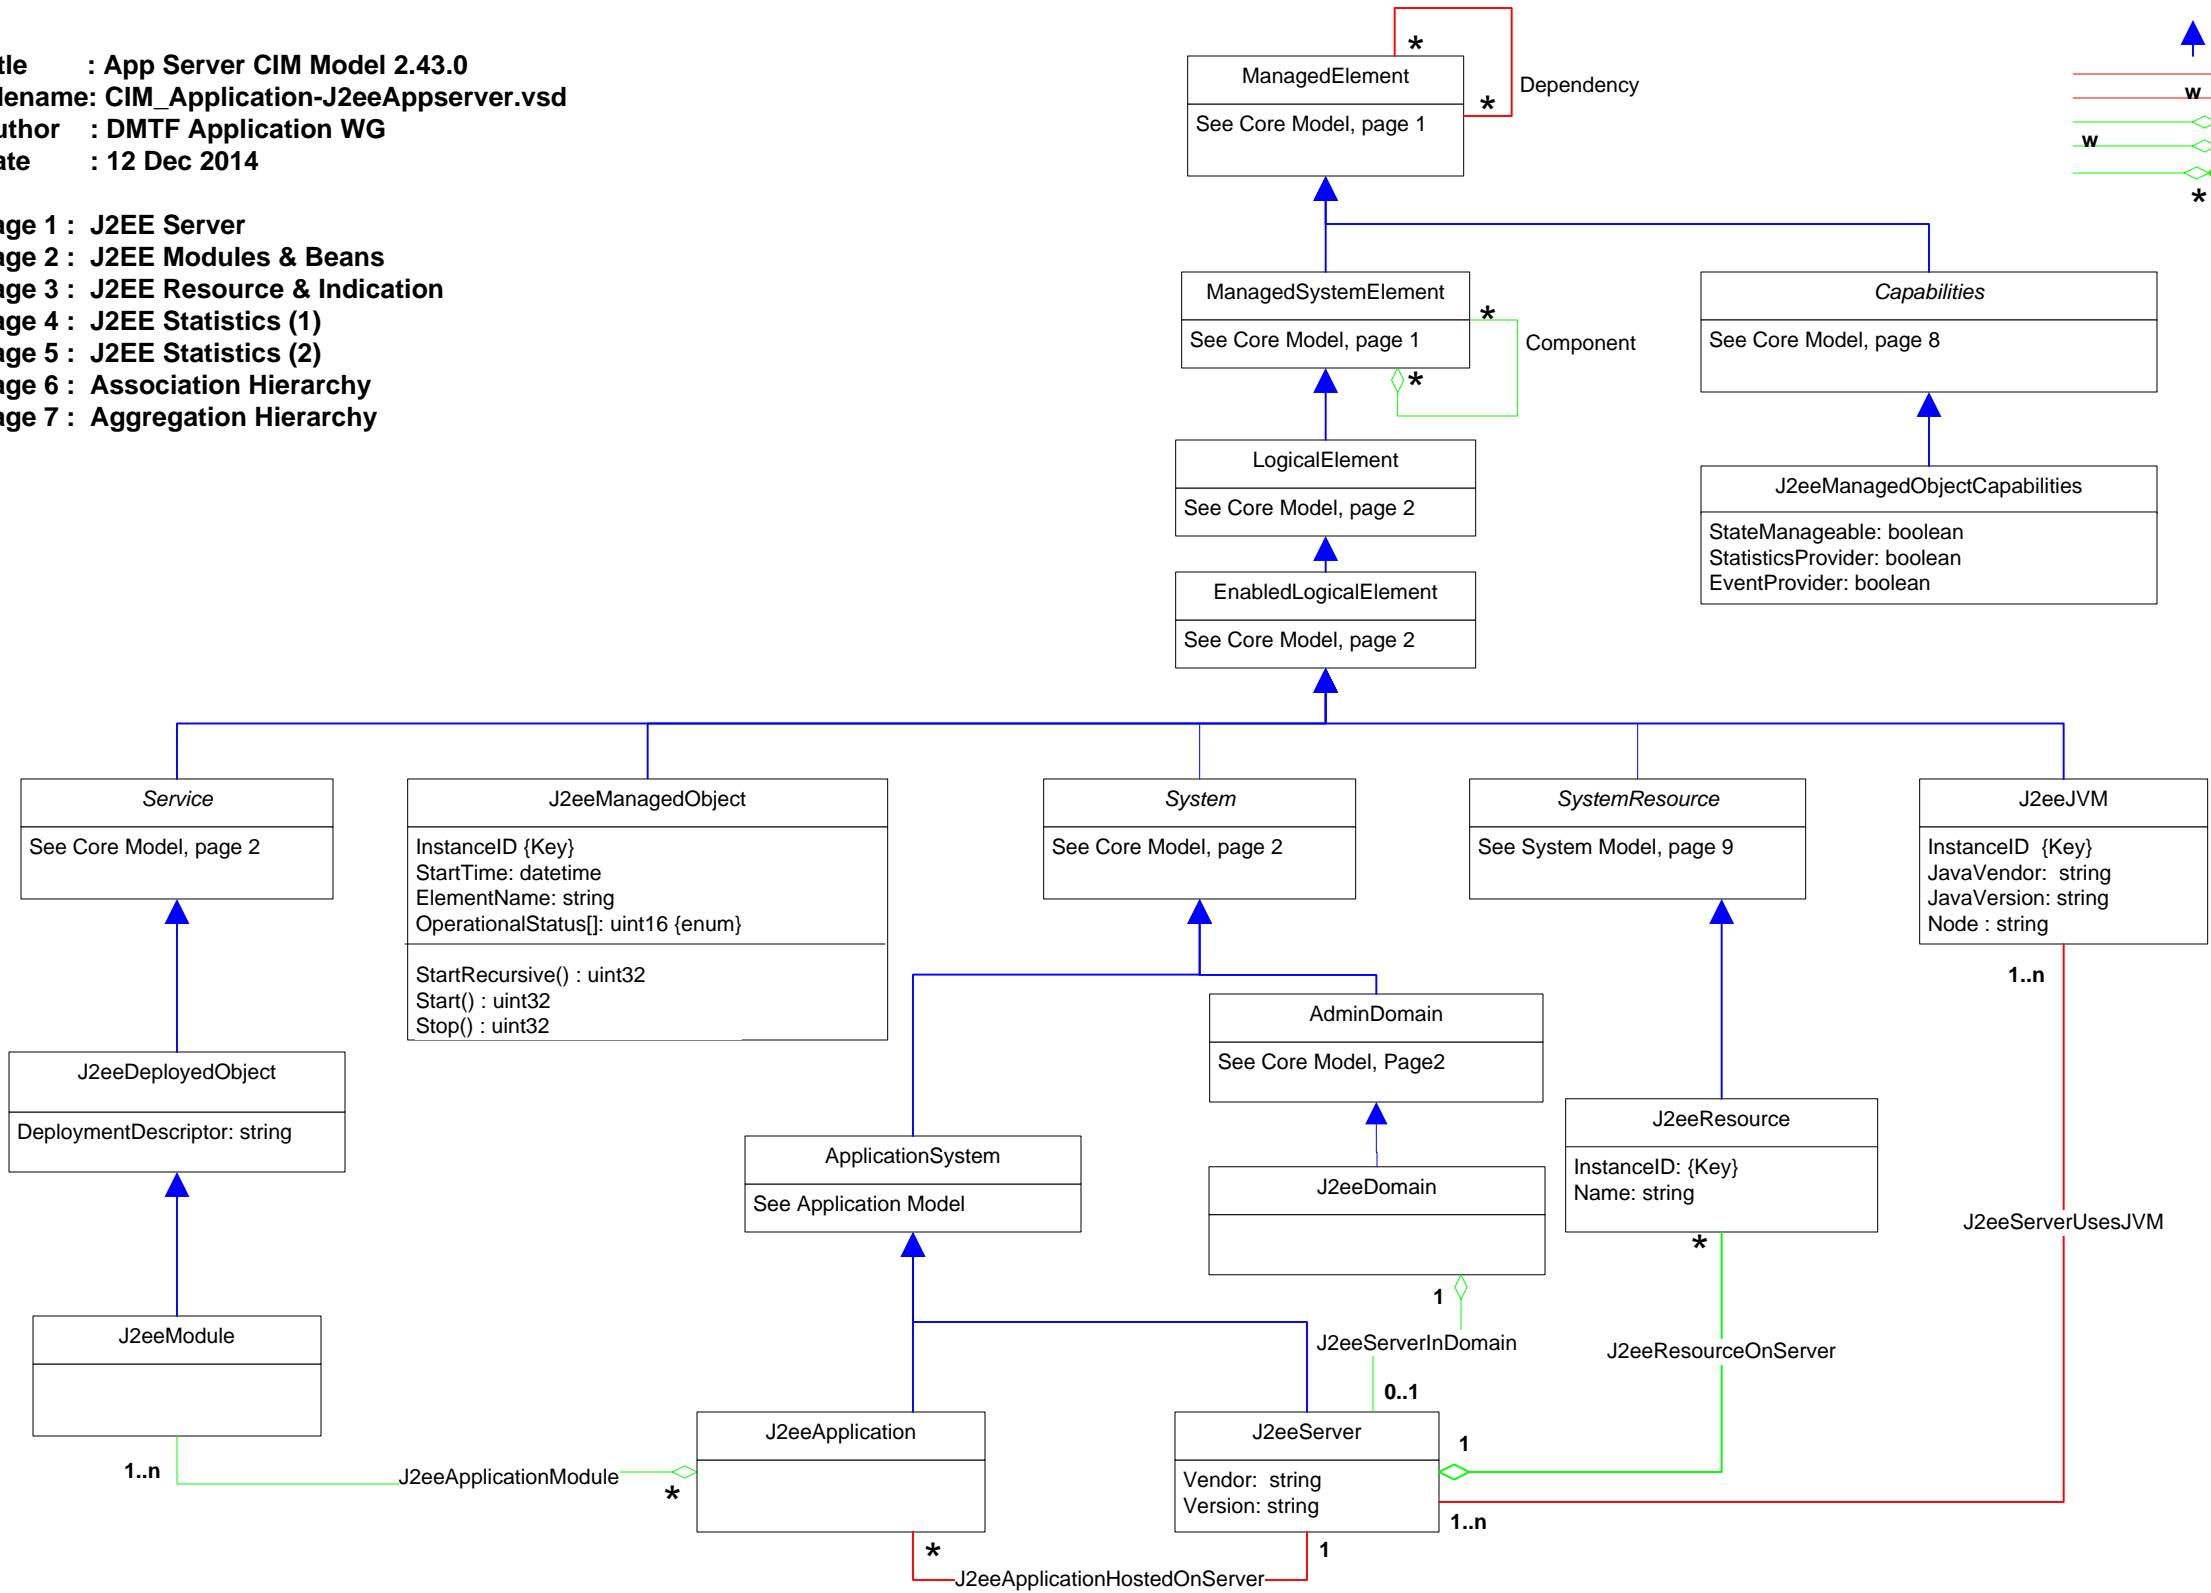

Title : App Server CIM Model 2.43.0
Filename: CIM_Application-J2eeAppserver.vsd
Author : DMTF Application WG
Date : 12 Dec 2014

Page 1 : J2EE Server
Page 2 : J2EE Modules & Beans
Page 3 : J2EE Resource & Indication
Page 4 : J2EE Statistics (1)
Page 5 : J2EE Statistics (2)
Page 6 : Association Hierarchy
Page 7 : Aggregation Hierarchy

- Inheritance
- Association
- Association with WEAK reference
- Aggregation
- Aggregation with WEAK reference
- Composition Aggregation
- Equivalent to: 0 .. n

- Inheritance
- Association
- Association with WEAK reference
- Aggregation
- Aggregation with WEAK reference
- Composition Aggregation
- Equivalent to: 0..n