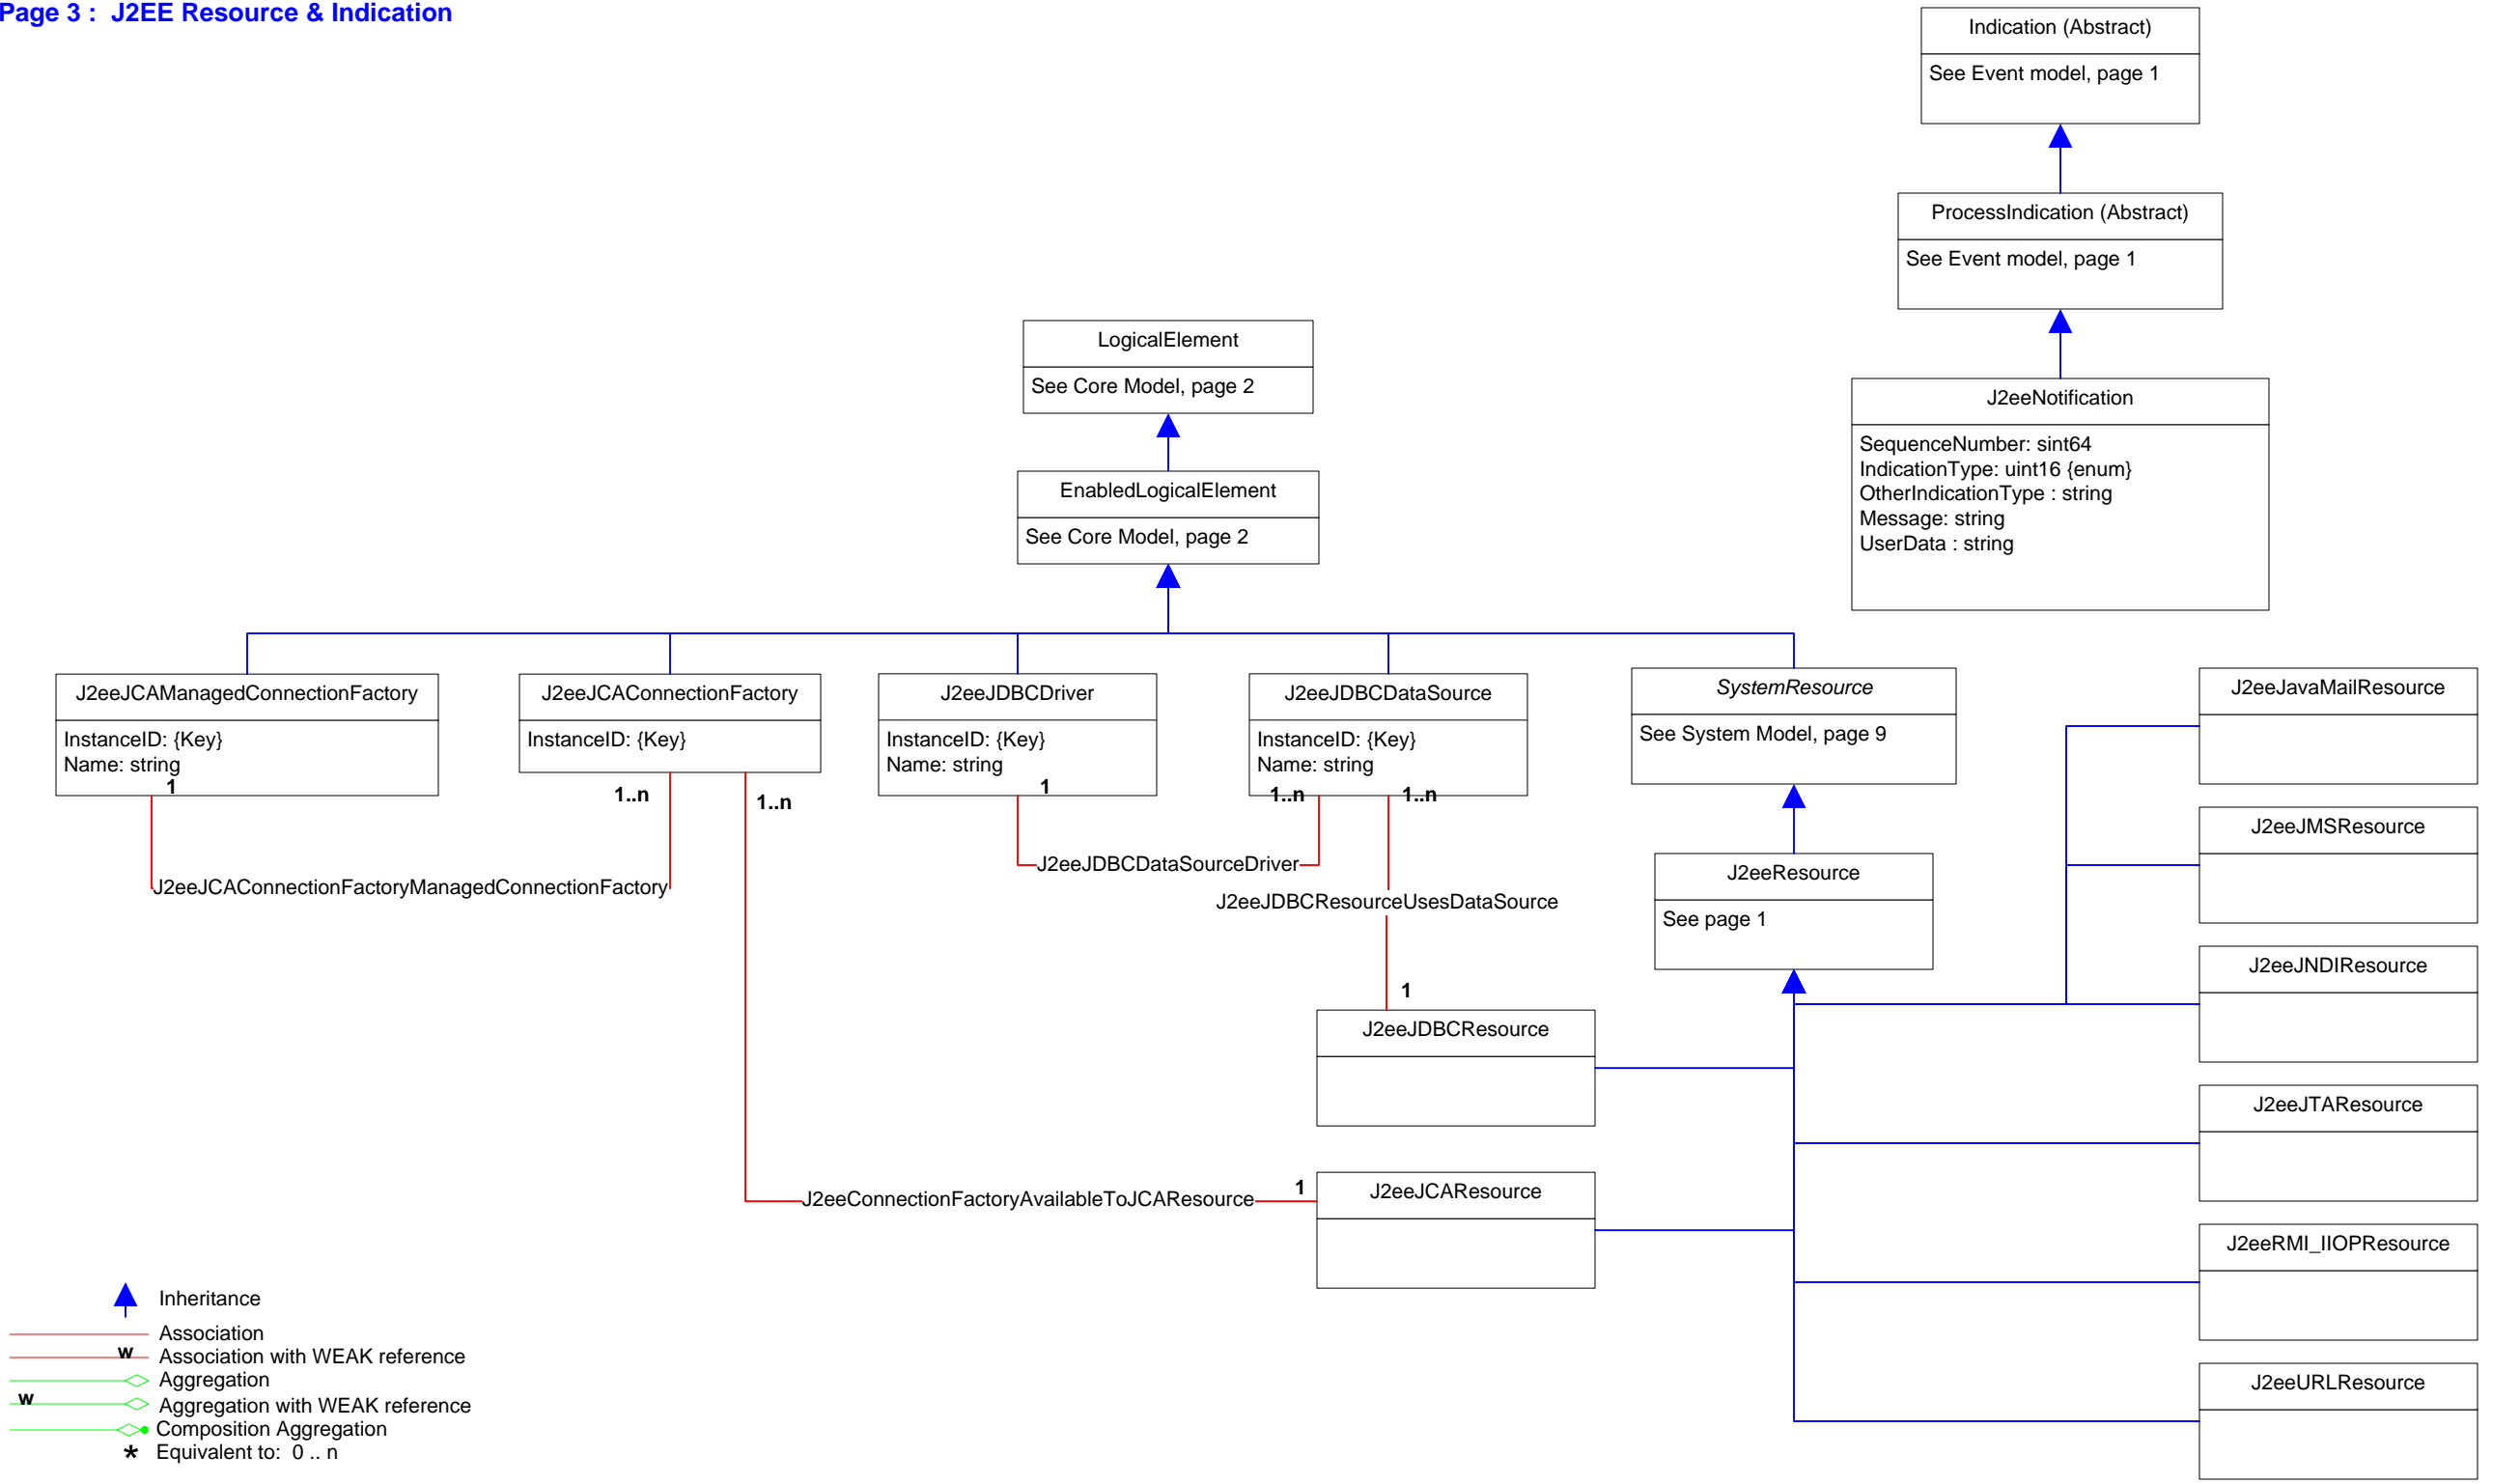

Title : App Server CIM Model 2.43.0
Filename: CIM_Application-J2eeAppserver.vsd
Author : DMTF Application WG
Date : 12 Dec 2014

Page 1 : J2EE Server
Page 2 : J2EE Modules & Beans
Page 3 : J2EE Resource & Indication
Page 4 : J2EE Statistics (1)
Page 5 : J2EE Statistics (2)
Page 6 : Association Hierarchy
Page 7 : Aggregation Hierarchy

- Inheritance
- Association
- Association with WEAK reference
- Aggregation
- Aggregation with WEAK reference
- Composition Aggregation
- Equivalent to: 0 .. n

- Inheritance
- Association
- Association with WEAK reference
- Aggregation
- Aggregation with WEAK reference
- Composition Aggregation
- Equivalent to: 0..n