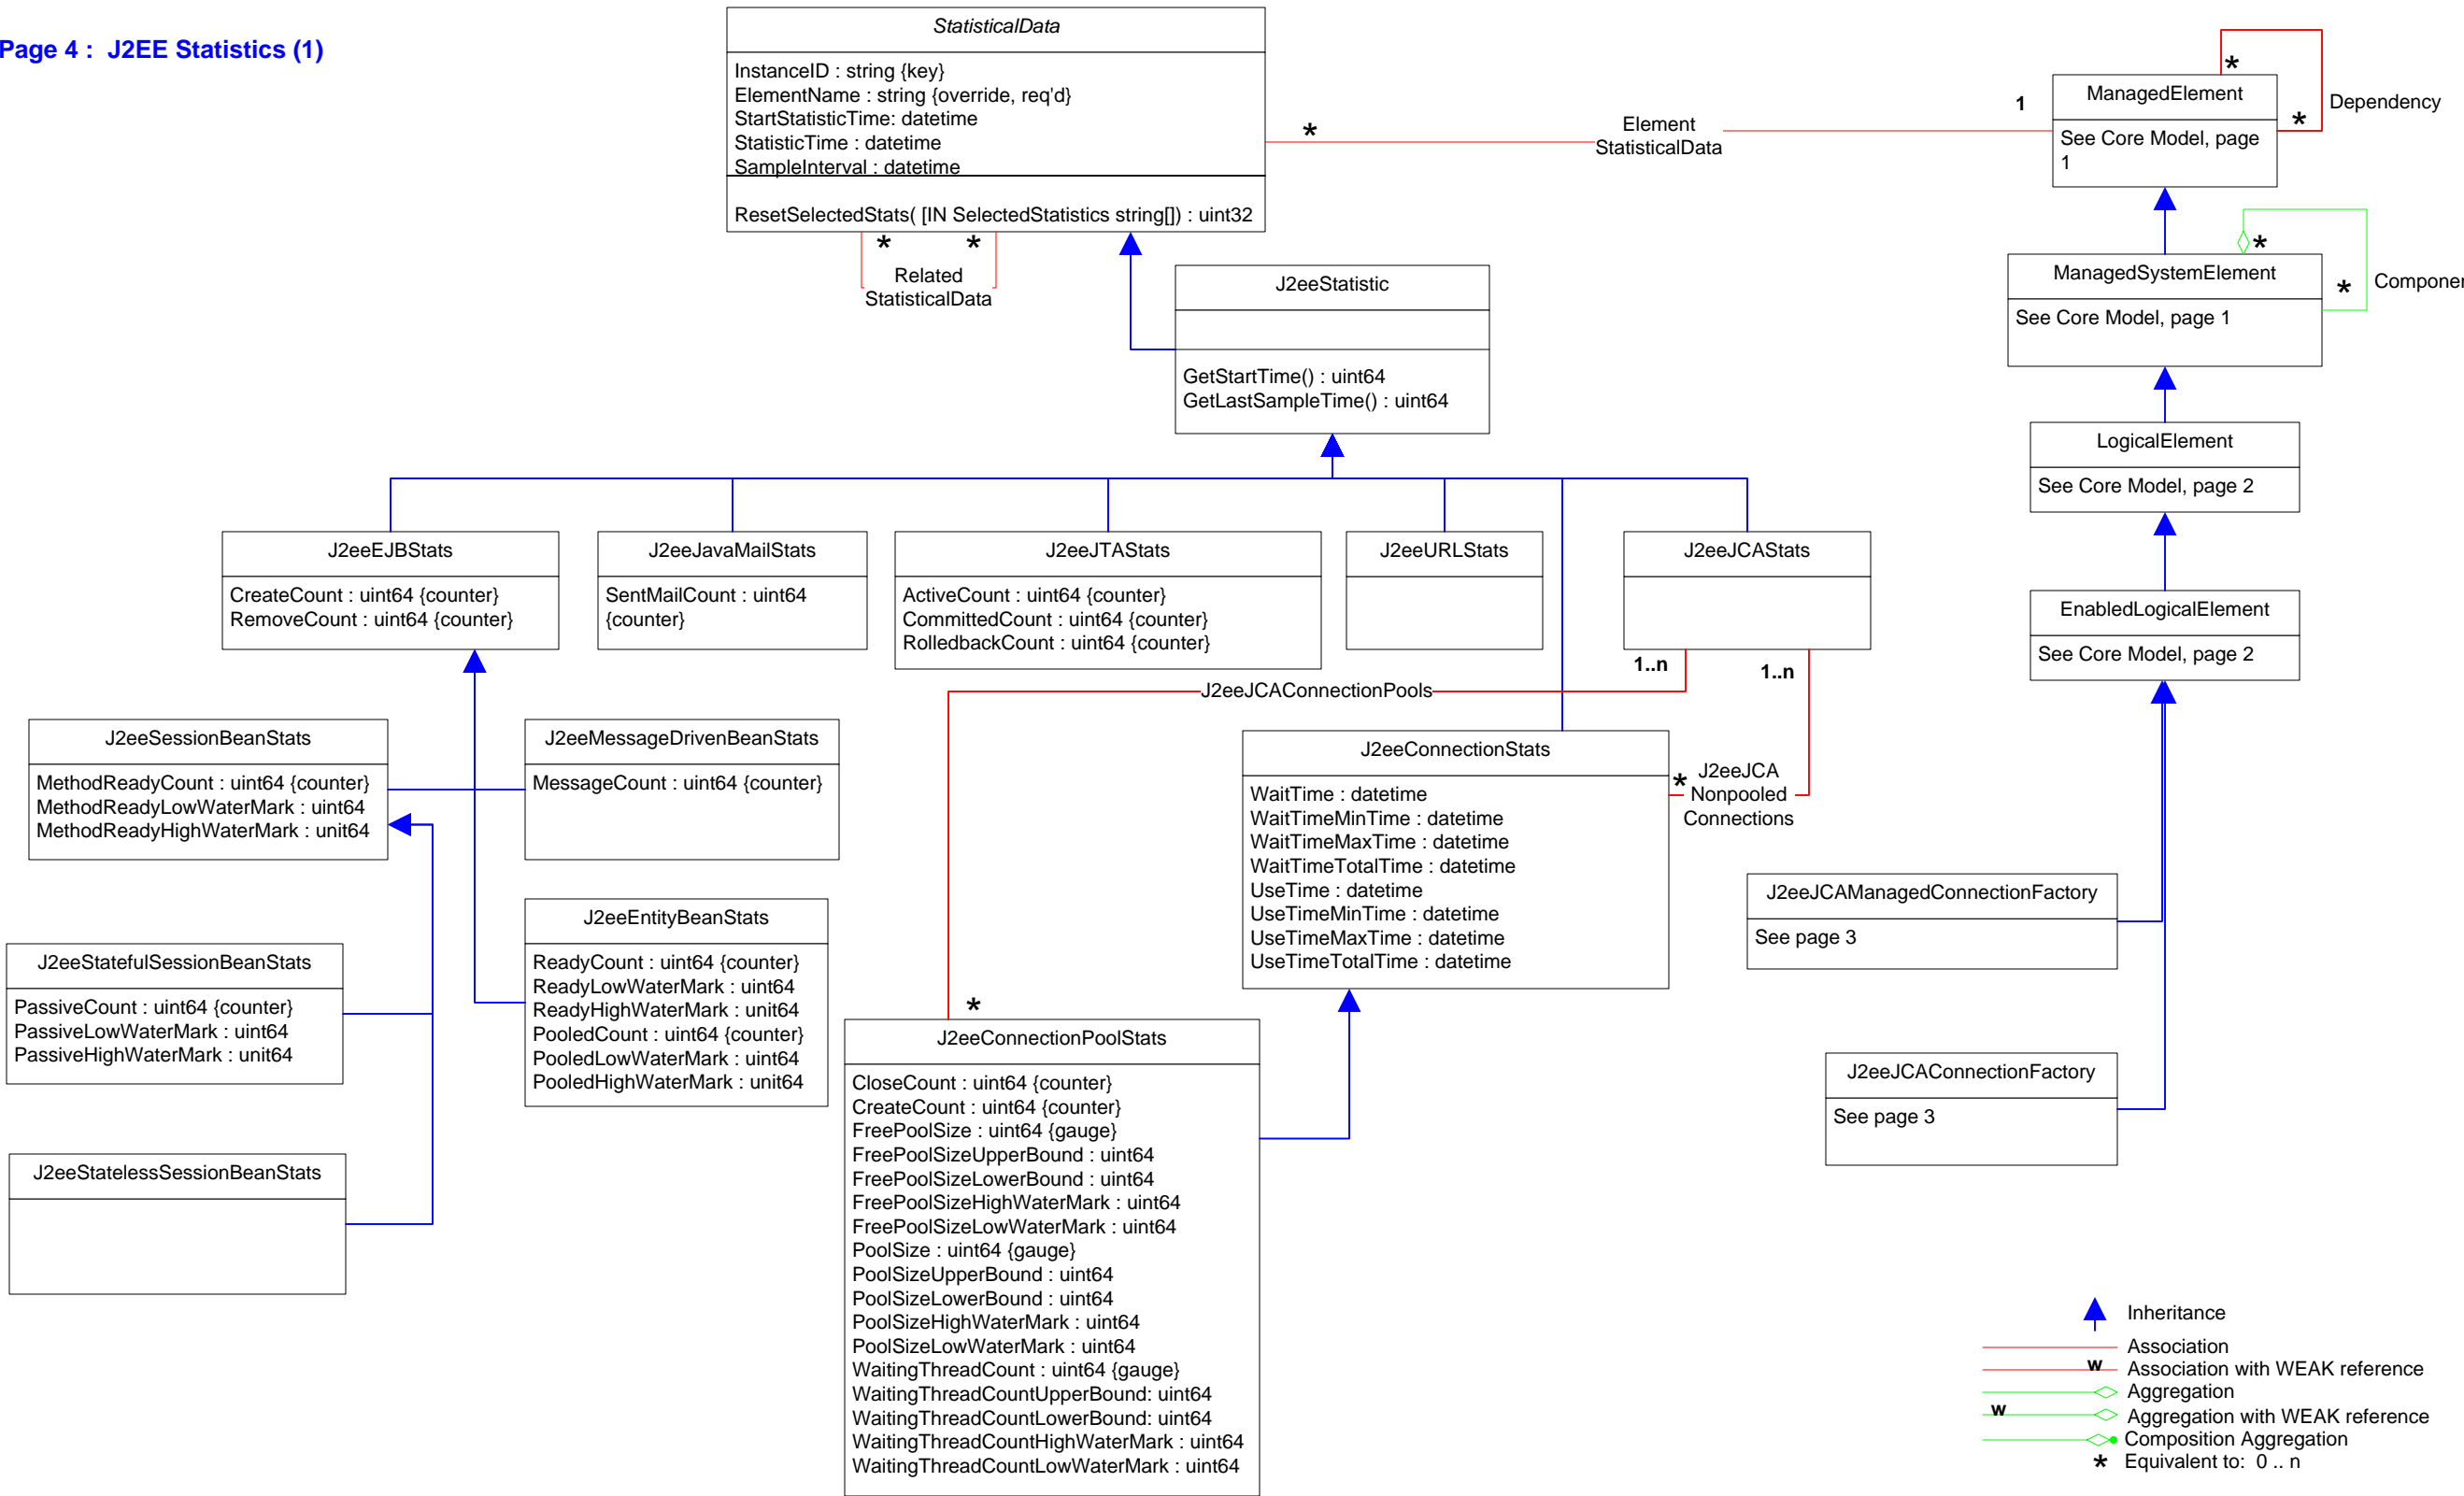

Title : App Server CIM Model 2.43.0
Filename: CIM_Application-J2eeAppserver.vsd
Author : DMTF Application WG
Date : 12 Dec 2014

Page 1 : J2EE Server
Page 2 : J2EE Modules & Beans
Page 3 : J2EE Resource & Indication
Page 4 : J2EE Statistics (1)
Page 5 : J2EE Statistics (2)
Page 6 : Association Hierarchy
Page 7 : Aggregation Hierarchy

- Inheritance
- Association
- Association with WEAK reference
- Aggregation
- Aggregation with WEAK reference
- Composition Aggregation
- Equivalent to: 0 .. n

- Inheritance
- Association
- Association with WEAK reference
- Aggregation
- Aggregation with WEAK reference
- Composition Aggregation
- Equivalent to: 0..n