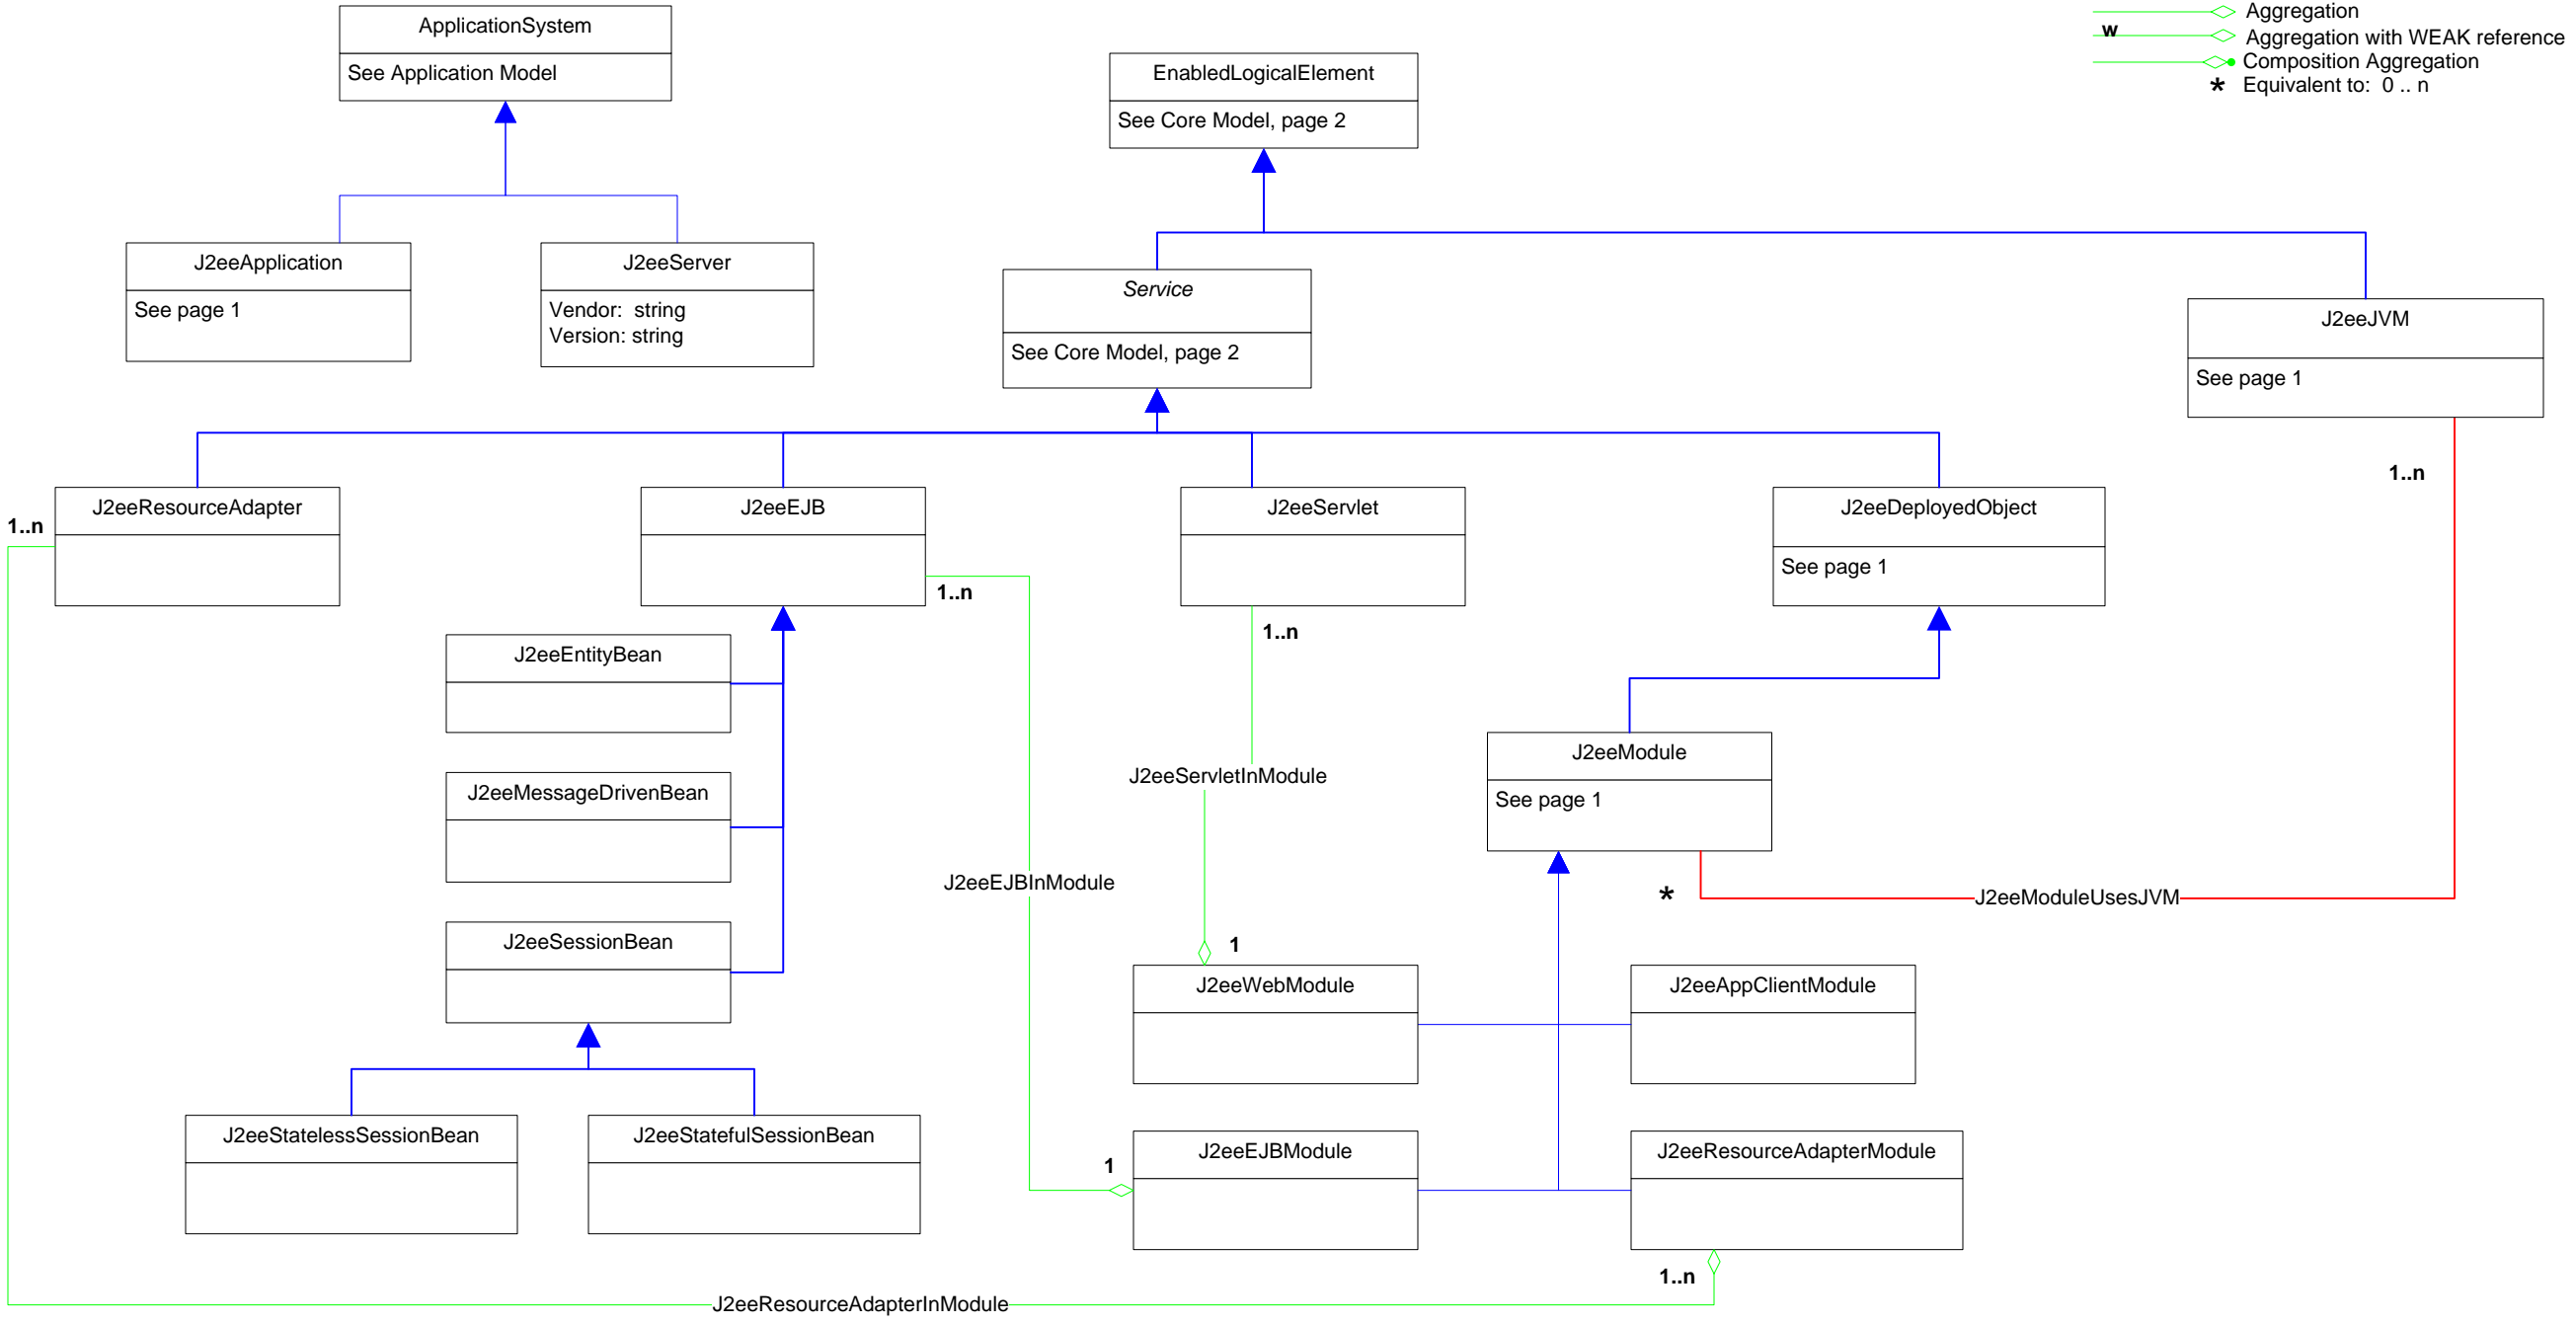

Title : App Server CIM Model 2.43.0
Filename: CIM_Application-J2eeAppserver.vsd
Author : DMTF Application WG
Date : 12 Dec 2014

Page 1 : J2EE Server
Page 2 : J2EE Modules & Beans
Page 3 : J2EE Resource & Indication
Page 4 : J2EE Statistics (1)
Page 5 : J2EE Statistics (2)
Page 6 : Association Hierarchy
Page 7 : Aggregation Hierarchy

- Inheritance
- Association
- Association with WEAK reference
- Aggregation
- Aggregation with WEAK reference
- Composition Aggregation
- Equivalent to: 0 .. n

- Inheritance
- Association
- Association with WEAK reference
- Aggregation
- Aggregation with WEAK reference
- Composition Aggregation
- Equivalent to: 0..n