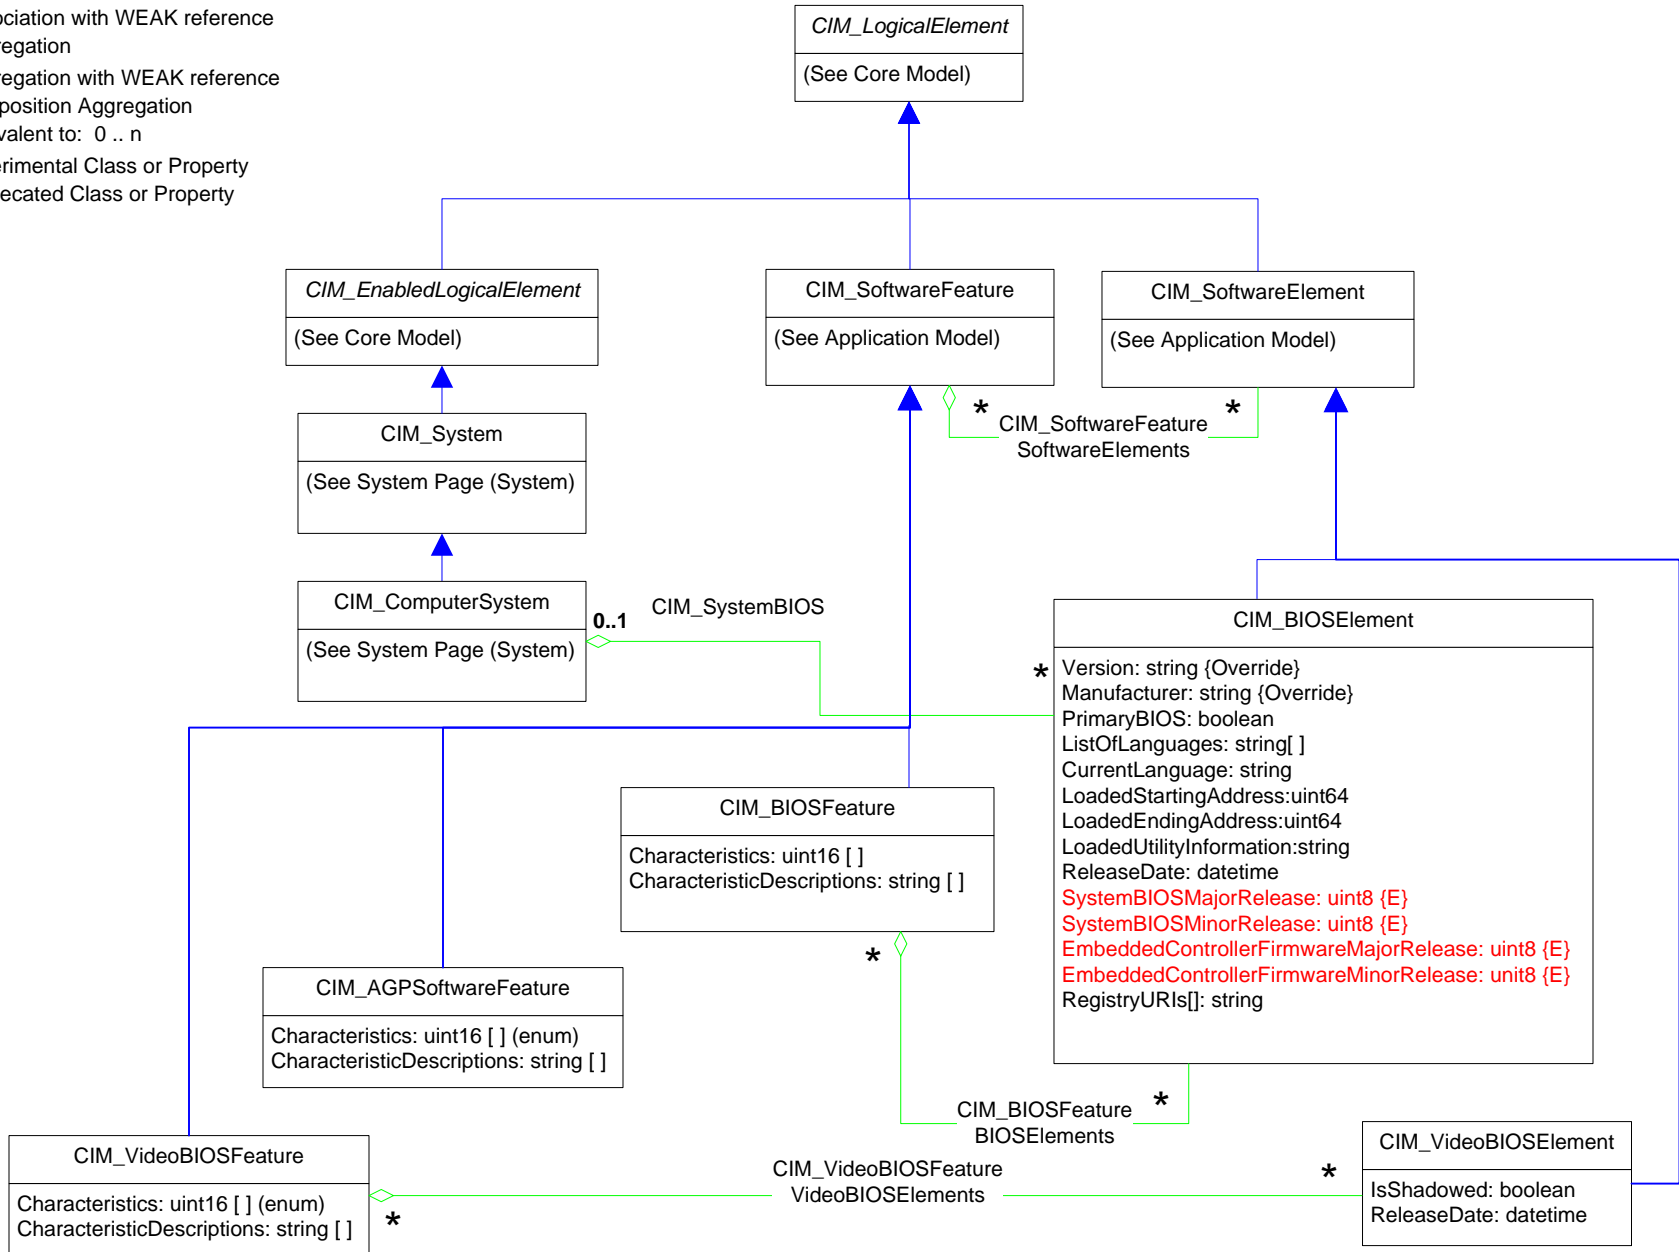

-  Inheritance
-  Association
-  Association with WEAK reference
-  Aggregation
-  Aggregation with WEAK reference
-  Composition Aggregation
-  Equivalent to: 0 .. n
-  {E} Experimental Class or Property
-  {D} Deprecated Class or Property

-  Inheritance
-  Association
-  Association with WEAK reference
-  Aggregation
-  Aggregation with WEAK reference
-  Composition Aggregation
-  Equivalent to: 0..n
-  Experimental Class or Property
-  Deprecated Class or Property

# Page 6 : Application RunTime Model

-  Inheritance
-  Association
-  Association with WEAK reference
-  Aggregation
-  Aggregation with WEAK reference
-  Composition Aggregation
-  Equivalent to: 0 .. n
-  Experimental Class or Property
-  Deprecated Class or Property

# Page 8 : Aggregation Hierarchy

-  Inheritance
-  Association
-  Association with WEAK reference
-  Aggregation
-  Aggregation with WEAK reference
-  Composition Aggregation
-  Equivalent to: 0..n
-  Experimental Class or Property
-  Deprecated Class or Property