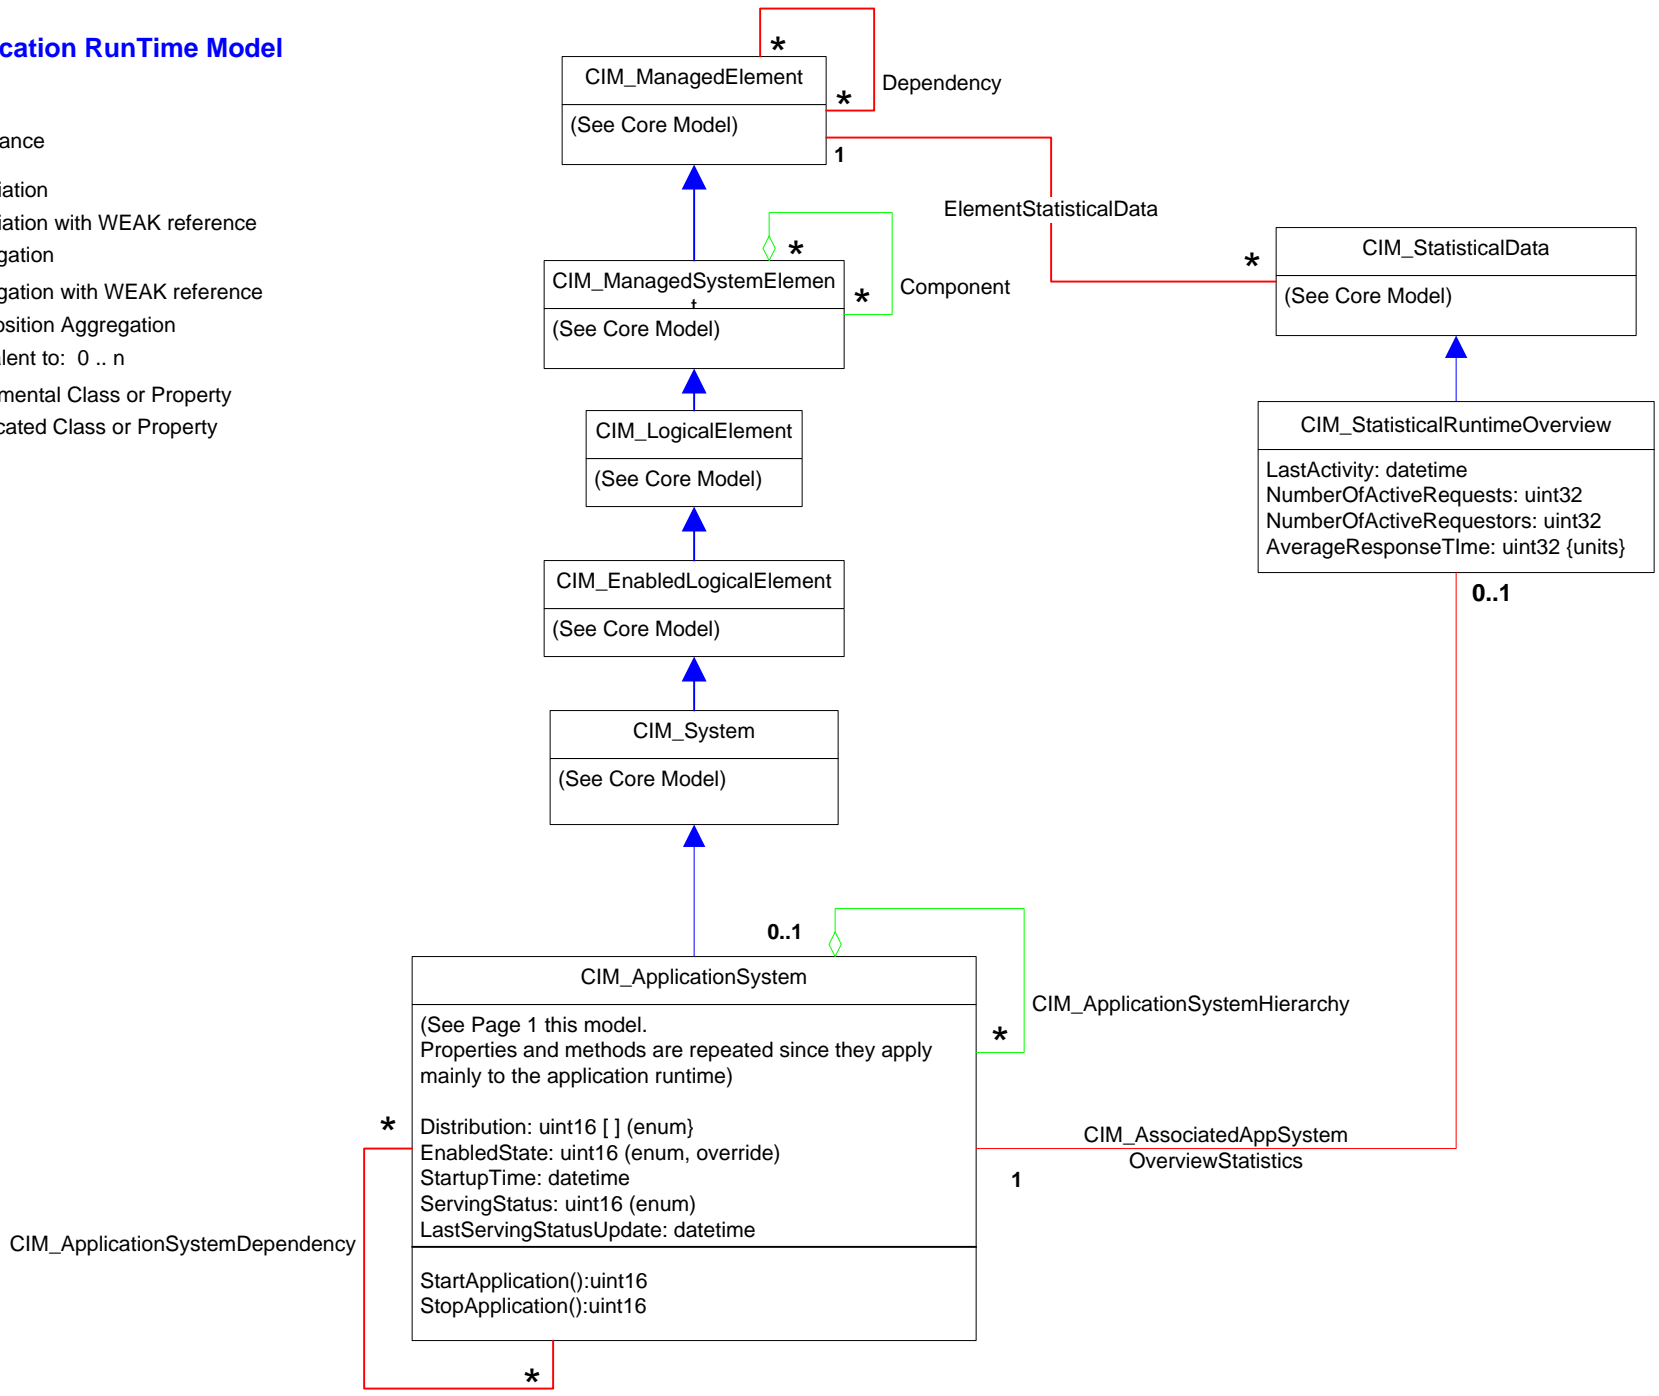

-  Inheritance
-  Association
-  Association with WEAK reference
-  Aggregation
-  Aggregation with WEAK reference
-  Composition Aggregation
-  Equivalent to: 0 .. n
-  {E} Experimental Class or Property
-  {D} Deprecated Class or Property

-  Inheritance
-  Association
-  Association with WEAK reference
-  Aggregation
-  Aggregation with WEAK reference
-  Composition Aggregation
-  Equivalent to: 0..n
-  Experimental Class or Property
-  Deprecated Class or Property

# Page 6 : Application RunTime Model

-  Inheritance
-  Association
-  Association with WEAK reference
-  Aggregation
-  Aggregation with WEAK reference
-  Composition Aggregation
-  Equivalent to: 0 .. n
-  Experimental Class or Property
-  Deprecated Class or Property

# Page 8 : Aggregation Hierarchy

-  Inheritance
-  Association
-  Association with WEAK reference
-  Aggregation
-  Aggregation with WEAK reference
-  Composition Aggregation
-  Equivalent to: 0..n
-  Experimental Class or Property
-  Deprecated Class or Property