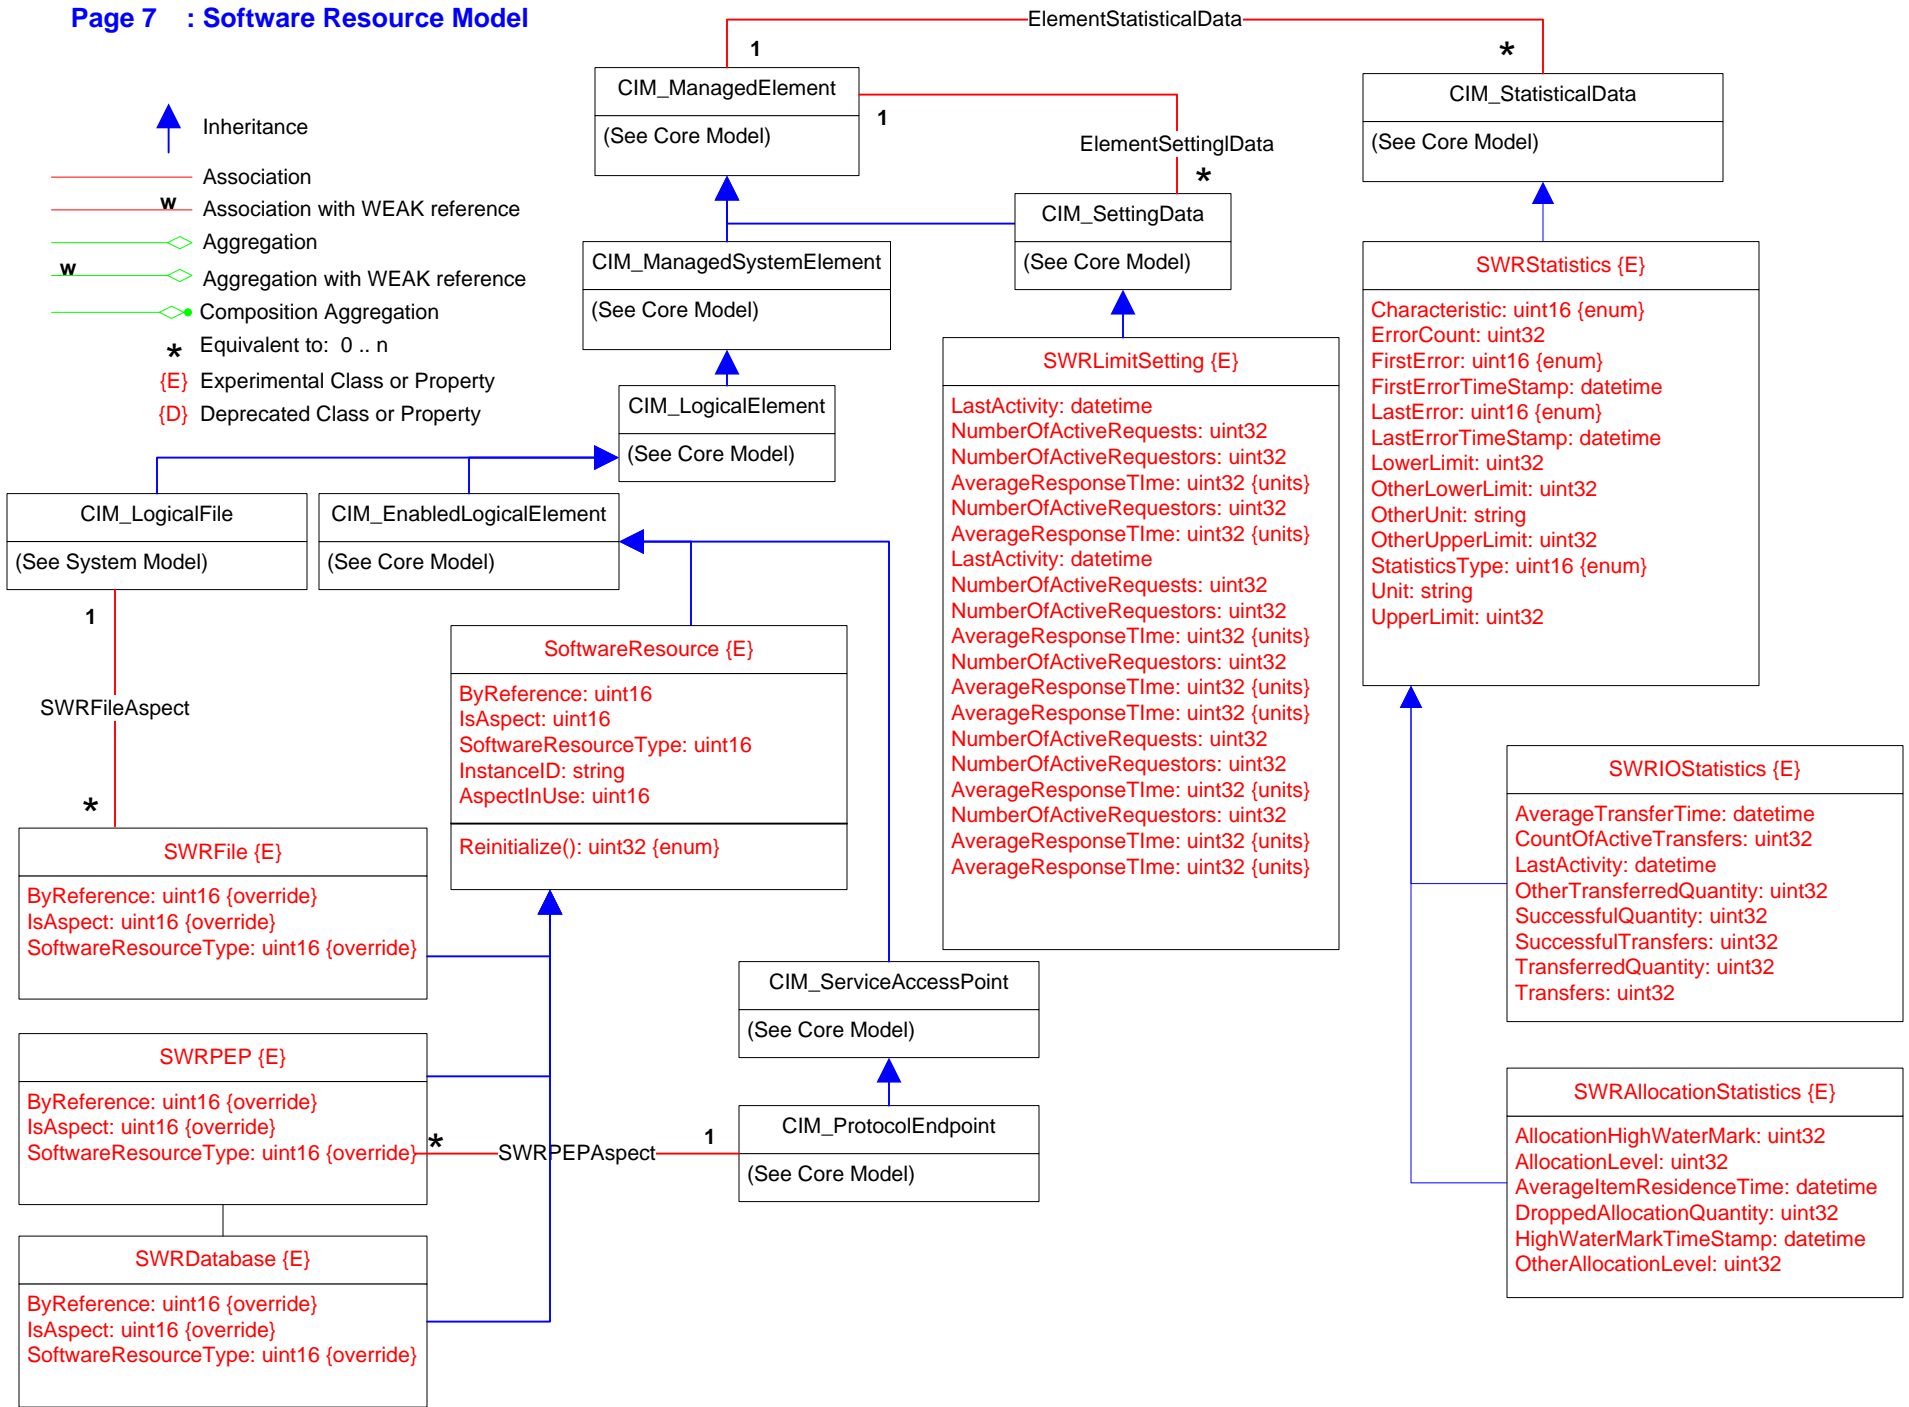

-  Inheritance
-  Association
-  Association with WEAK reference
-  Aggregation
-  Aggregation with WEAK reference
-  Composition Aggregation
-  Equivalent to: 0..n
-  Experimental Class or Property
-  Deprecated Class or Property

# Page 6 : Application RunTime Model

-  Inheritance
-  Association
-  Association with WEAK reference
-  Aggregation
-  Aggregation with WEAK reference
-  Composition Aggregation
-  Equivalent to: 0 .. n
-  Experimental Class or Property
-  Deprecated Class or Property

Page 7 : Software Resource Model

# Page 8 : Aggregation Hierarchy

-  Inheritance
-  Association
-  Association with WEAK reference
-  Aggregation
-  Aggregation with WEAK reference
-  Composition Aggregation
-  Equivalent to: 0..n
-  Experimental Class or Property
-  Deprecated Class or Property