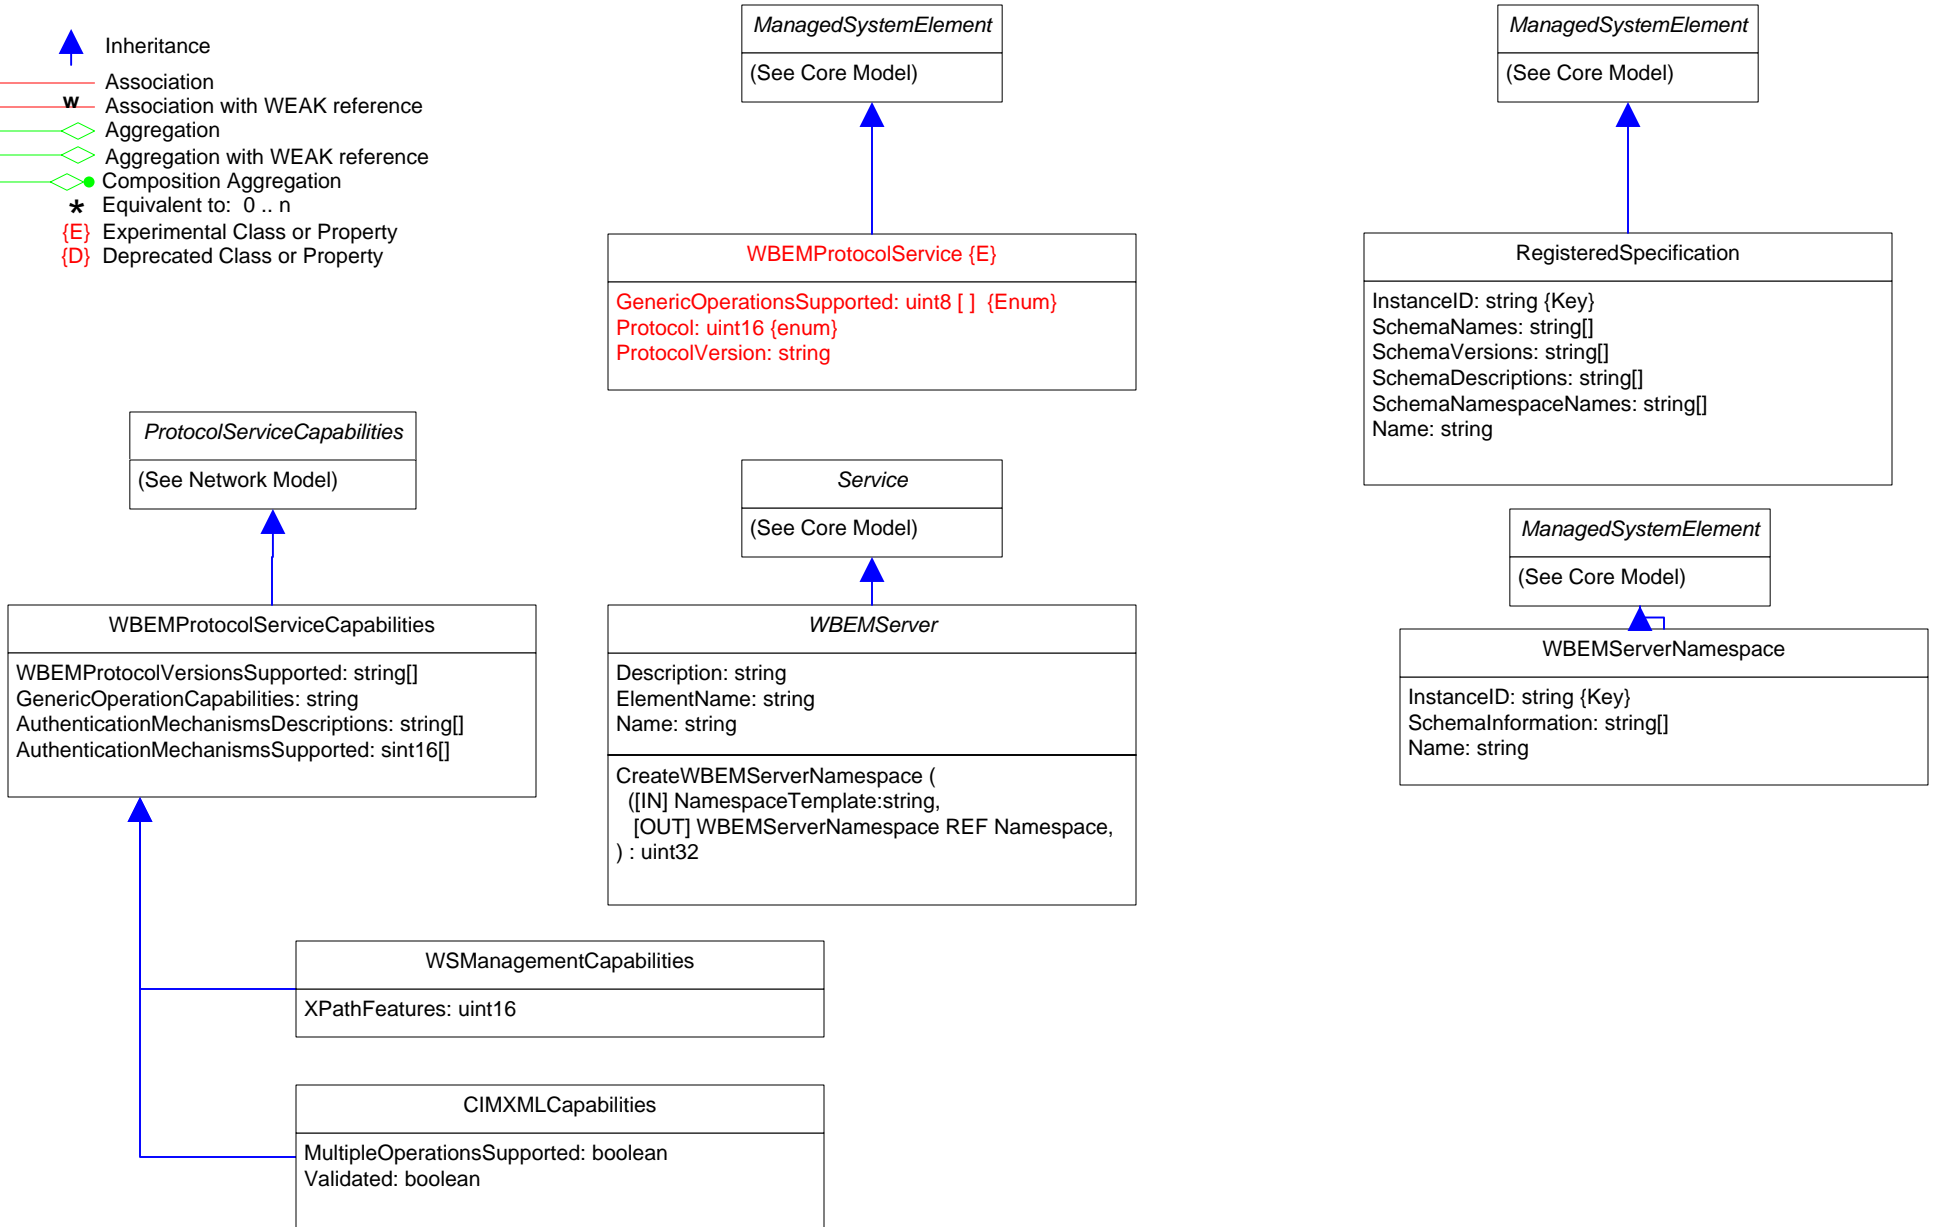

- Inheritance
- Association
- Association with WEAK reference
- Aggregation
- Aggregation with WEAK reference
- Composition Aggregation
- Equivalent to: 0 .. n
- {E} Experimental Class or Property
- {D} Deprecated Class or Property

Page 3 of 7: WBEM Server (2)

-  Inheritance
-  Association
-  Association with WEAK reference
-  Aggregation
-  Aggregation with WEAK reference
-  Composition Aggregation
-  Equivalent to: 0 .. n
-  Experimental Class or Property
-  Deprecated Class or Property