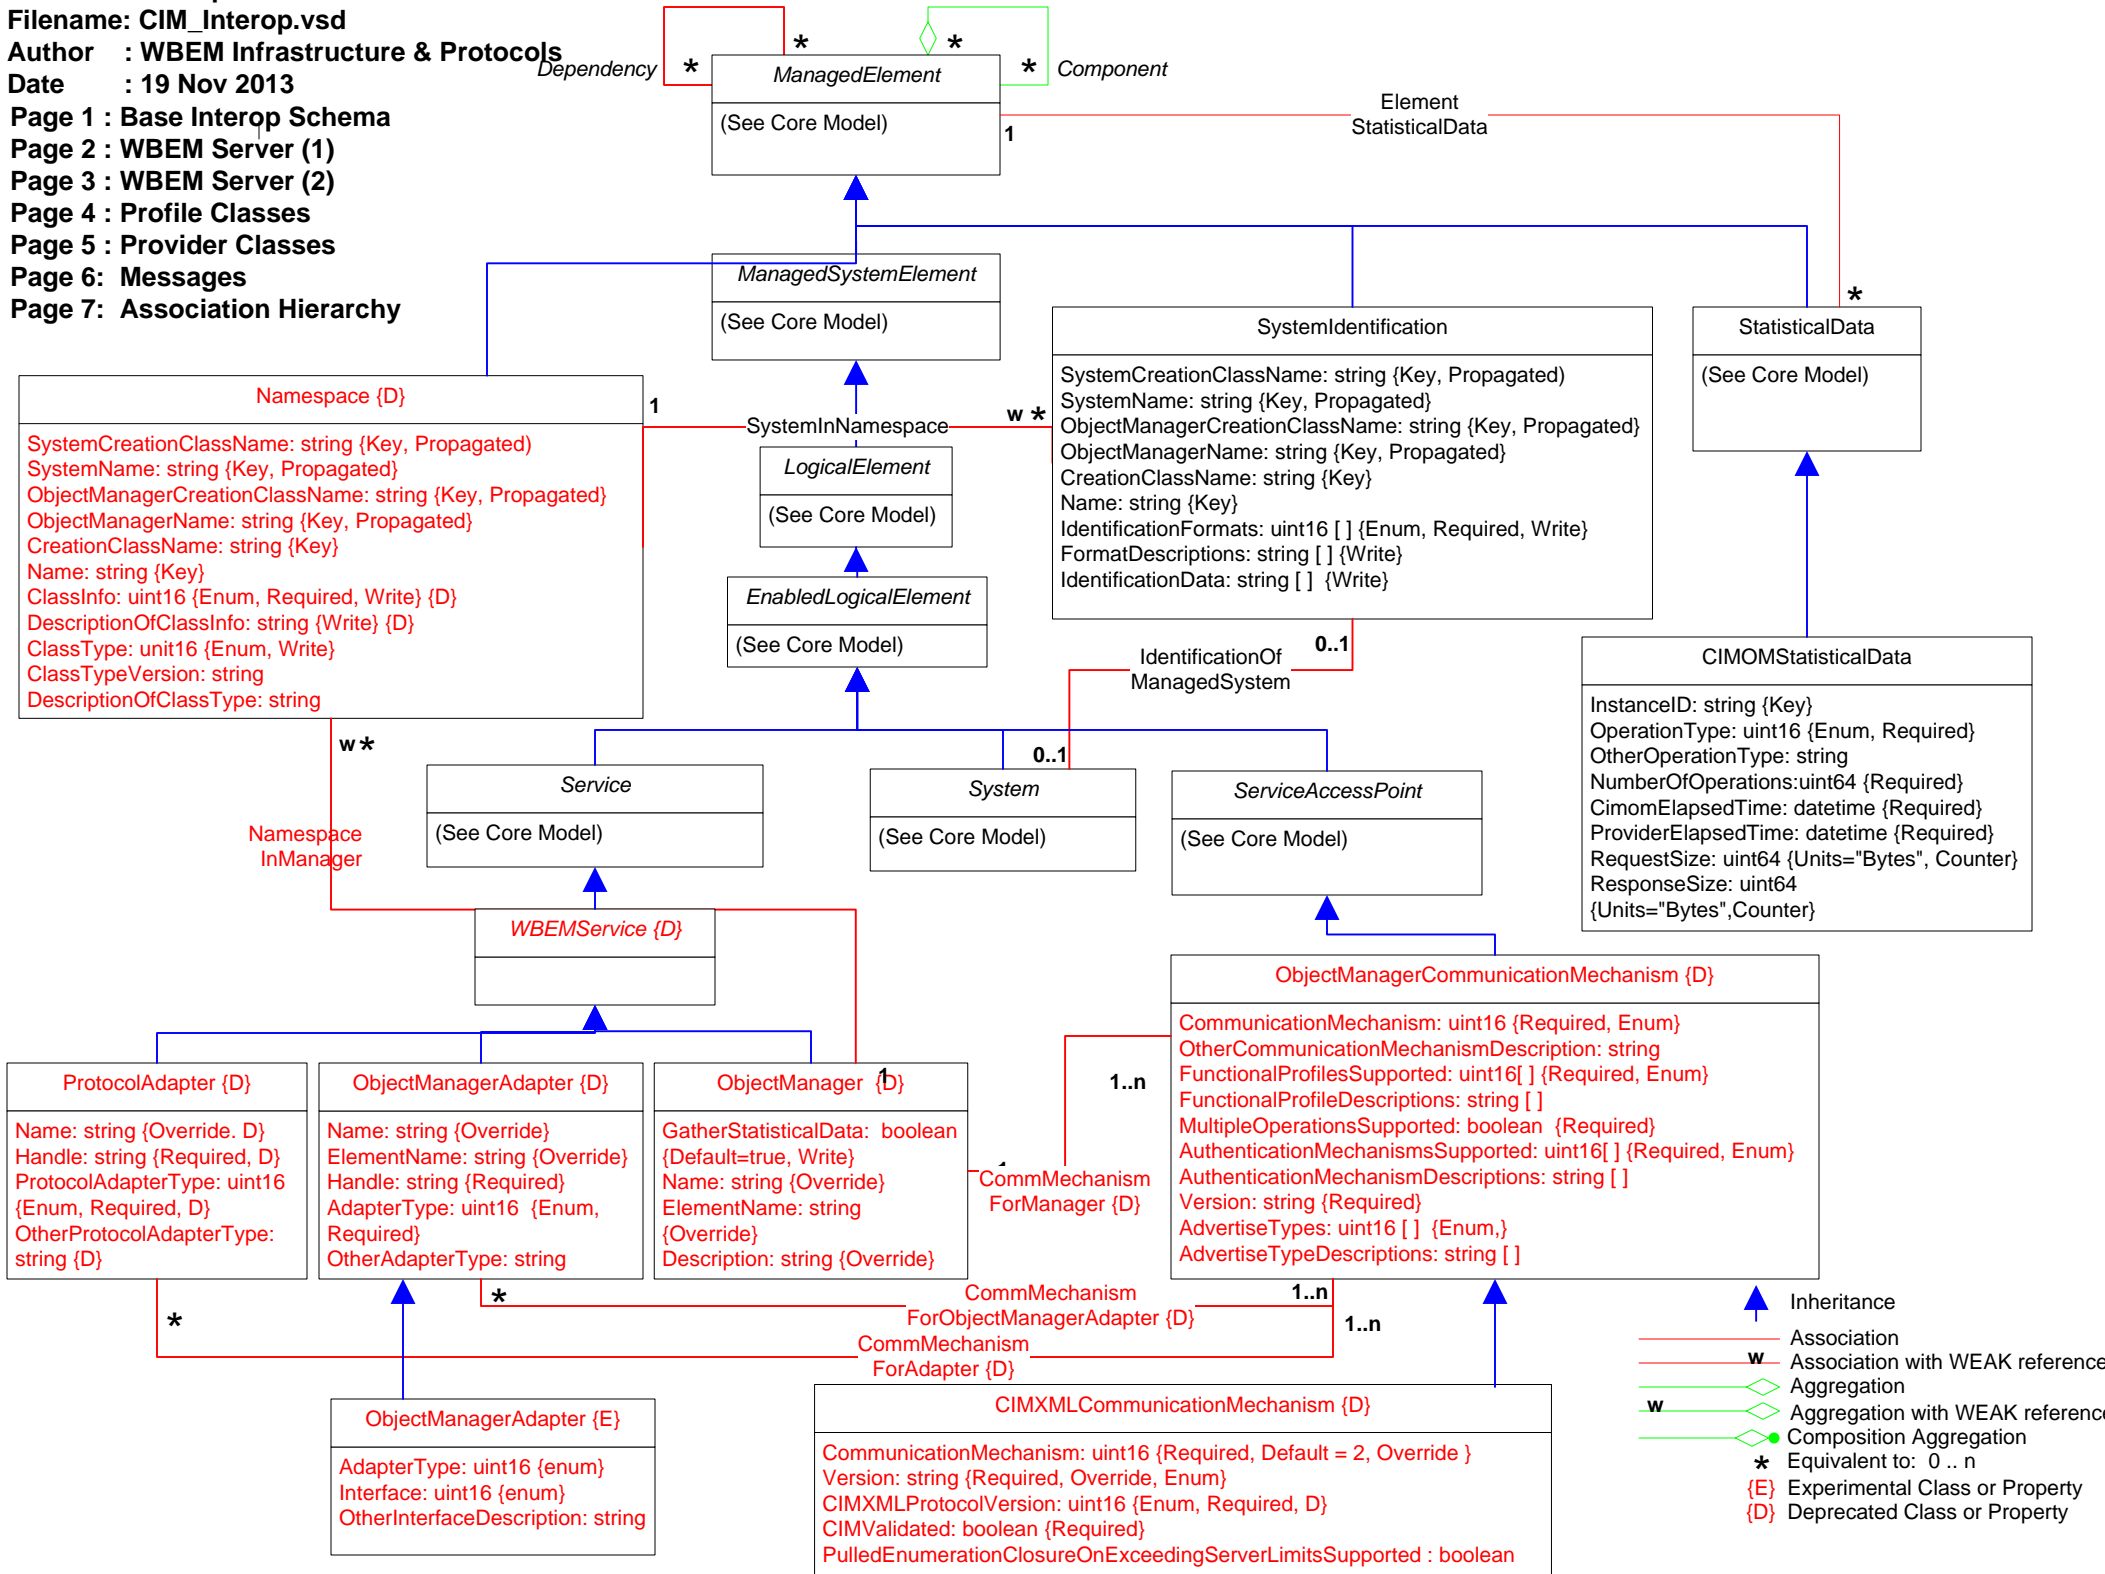

Title : Interop Schema 2.39.0

Filename: CIM_Interop.vsd

Author : WBEM Infrastructure & Protocols

Date : 19 Nov 2013

Page 1 : Base Interop Schema

Page 2 : WBEM Server (1)

Page 3 : WBEM Server (2)

Page 4 : Profile Classes

Page 5 : Provider Classes

Page 6: Messages

Page 7: Association Hierarchy

Page 3 of 7: WBEM Server (2)

-  Inheritance
-  Association
-  Association with WEAK reference
-  Aggregation
-  Aggregation with WEAK reference
-  Composition Aggregation
-  Equivalent to: 0 .. n
-  Experimental Class or Property
-  Deprecated Class or Property