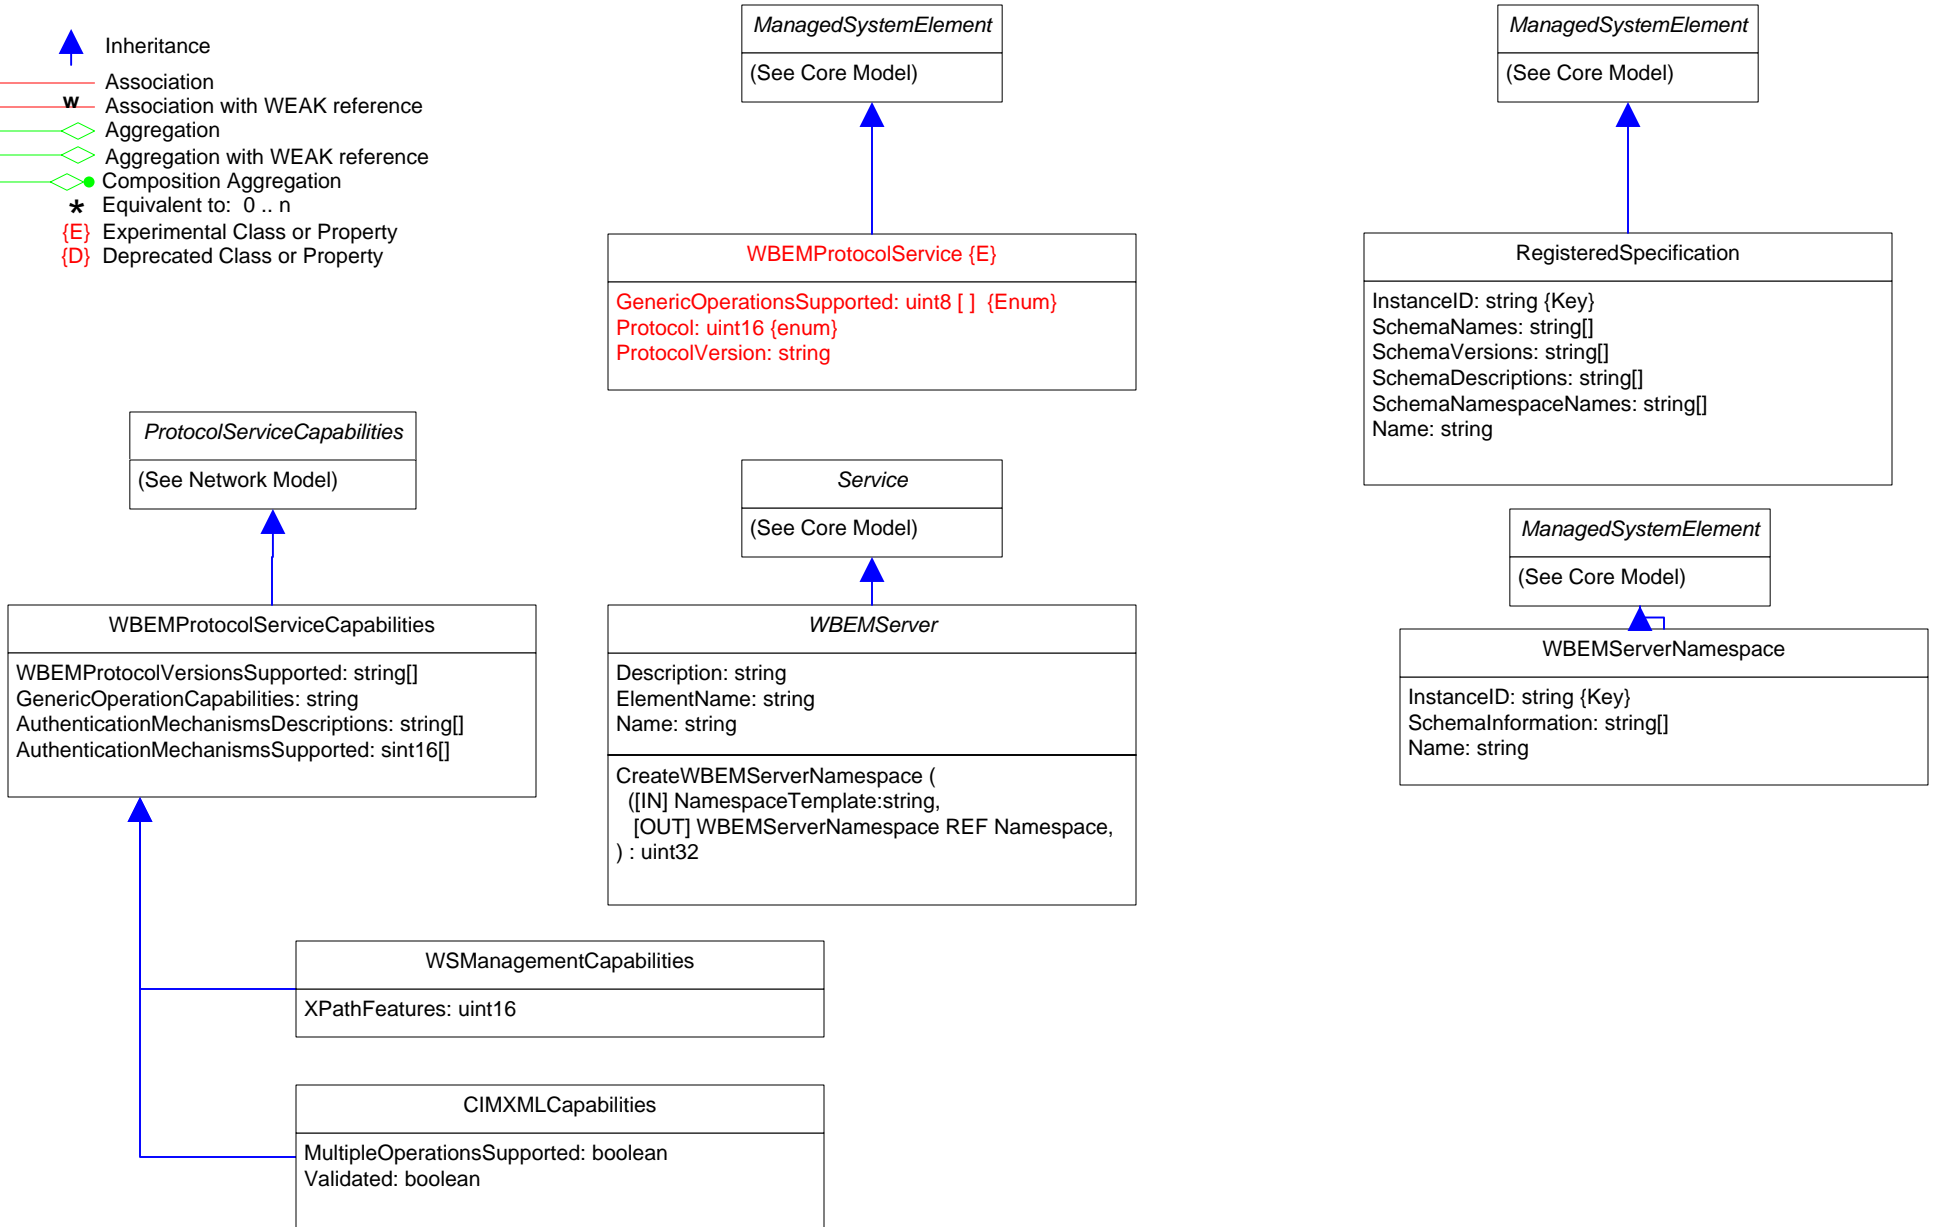

Title : Interop Schema 2.39.0

Filename: CIM_Interop.vsd

Author : WBEM Infrastructure & Protocols

Date : 19 Nov 2013

Page 1 : Base Interop Schema

Page 2 : WBEM Server (1)

Page 3 : WBEM Server (2)

Page 4 : Profile Classes

Page 5 : Provider Classes

Page 6: Messages

Page 7: Association Hierarchy

Page 3 of 7: WBEM Server (2)

-  Inheritance
-  Association
-  Association with WEAK reference
-  Aggregation
-  Aggregation with WEAK reference
-  Composition Aggregation
-  Equivalent to: 0 .. n
-  Experimental Class or Property
-  Deprecated Class or Property