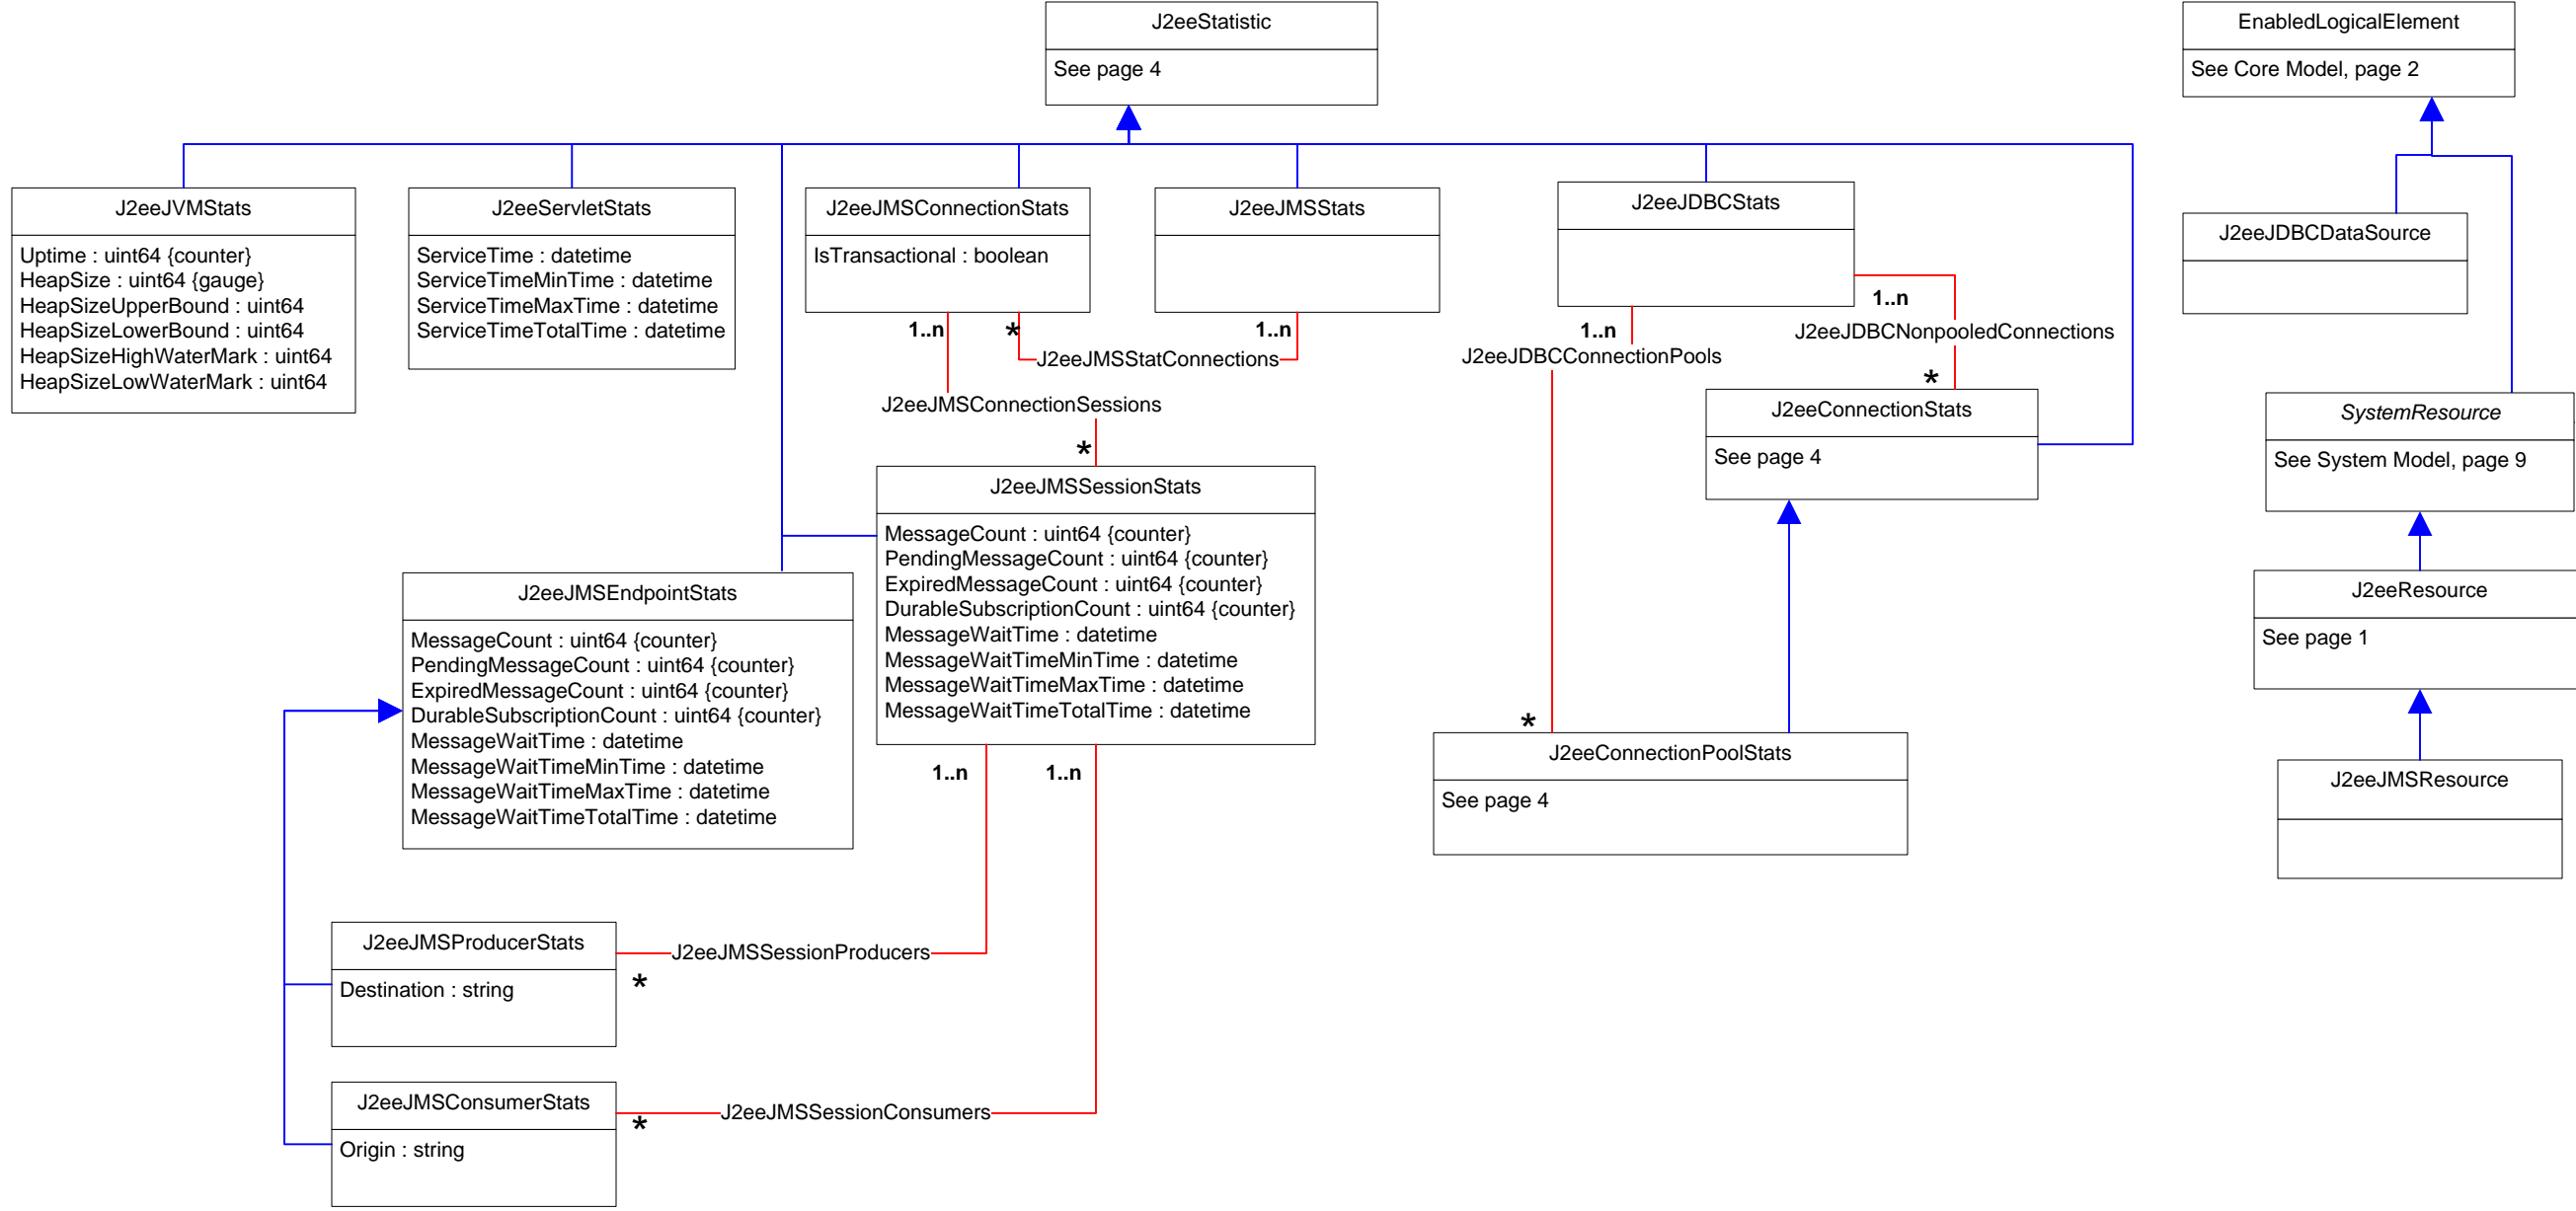

Title : App Server CIM Model 2.39.0
 Filename: CIM_Application-J2eeAppserver.vsd
 Author : DMTF Application WG
 Date : 19 Nov 2013

Page 1 : J2EE Server
 Page 2 : J2EE Modules & Beans
 Page 3 : J2EE Resource & Indication
 Page 4 : J2EE Statistics (1)
 Page 5 : J2EE Statistics (2)
 Page 6 : Association Hierarchy
 Page 7 : Aggregation Hierarchy

- Inheritance
- Association
- Association with WEAK reference
- Aggregation
- Aggregation with WEAK reference
- Composition Aggregation
- Equivalent to: 0 .. n

- Inheritance
- Association
- Association with WEAK reference
- Aggregation
- Aggregation with WEAK reference
- Composition Aggregation
- Equivalent to: 0..n

- Inheritance
- Association
- Association with WEAK reference
- Aggregation
- Aggregation with WEAK reference
- Composition Aggregation
- Equivalent to: 0 .. n