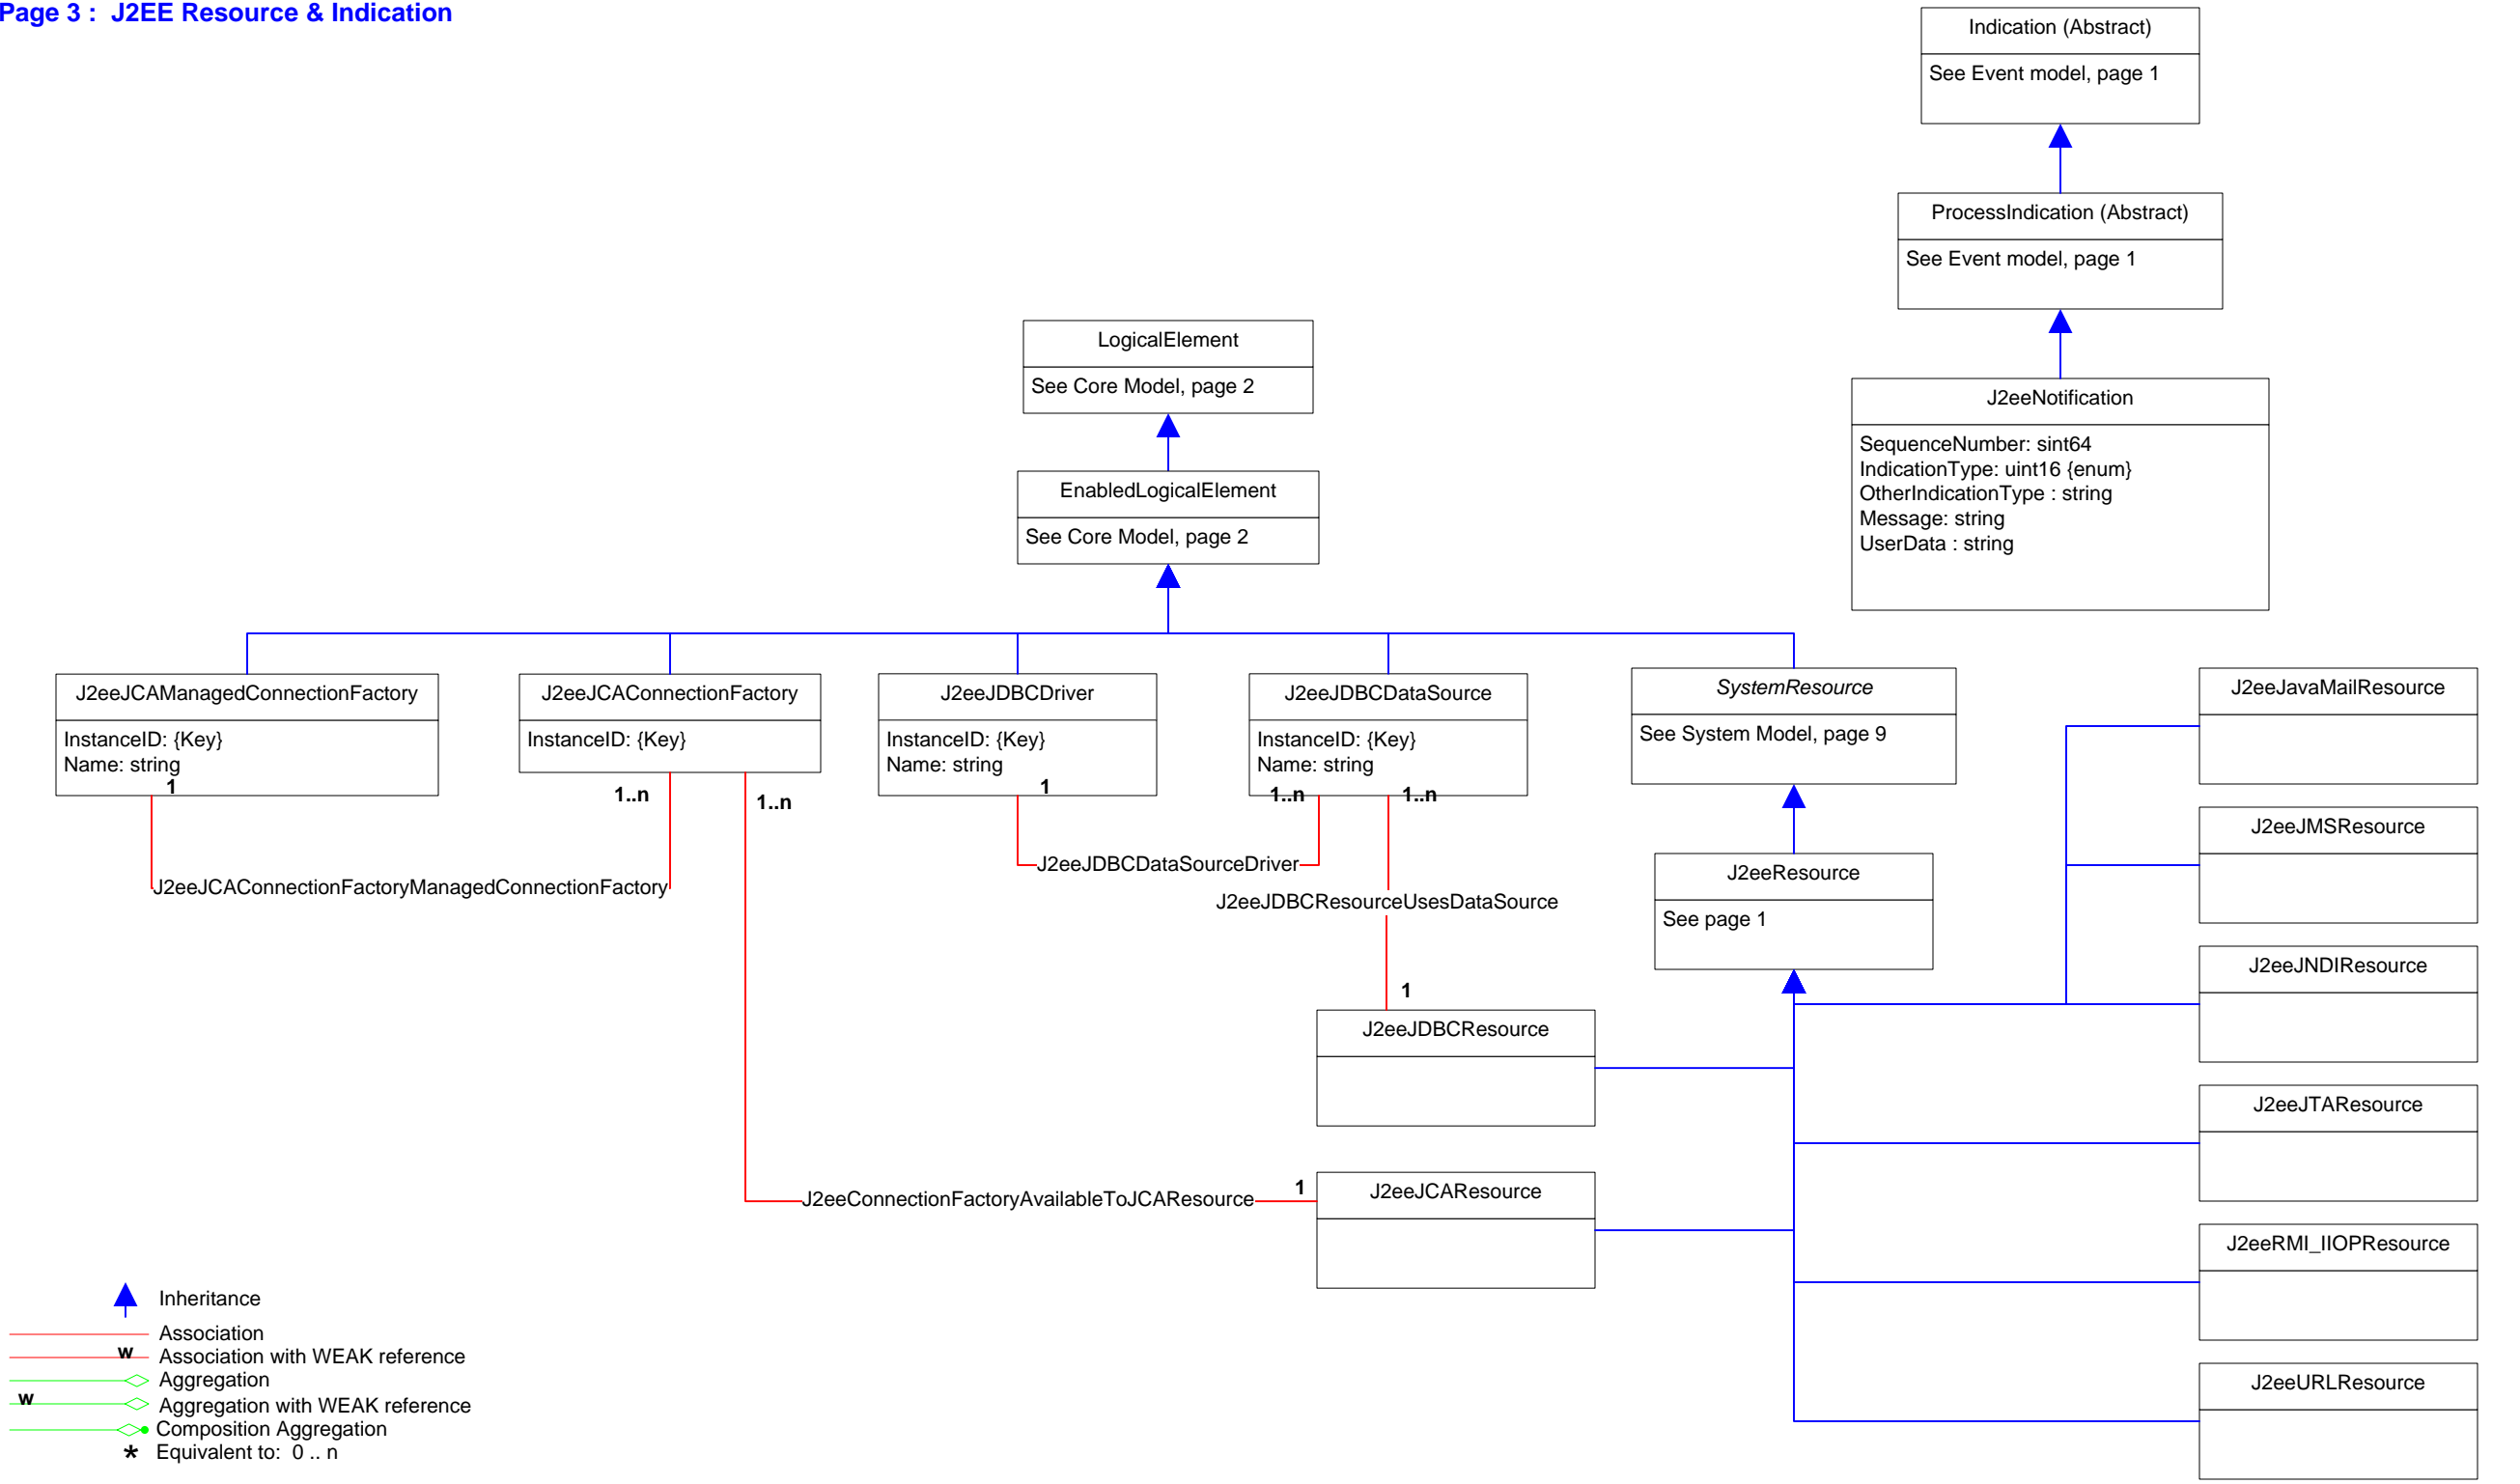

Title : App Server CIM Model 2.39.0
 Filename: CIM_Application-J2eeAppserver.vsd
 Author : DMTF Application WG
 Date : 19 Nov 2013

Page 1 : J2EE Server
 Page 2 : J2EE Modules & Beans
 Page 3 : J2EE Resource & Indication
 Page 4 : J2EE Statistics (1)
 Page 5 : J2EE Statistics (2)
 Page 6 : Association Hierarchy
 Page 7 : Aggregation Hierarchy

- Inheritance
- Association
- Association with WEAK reference
- Aggregation
- Aggregation with WEAK reference
- Composition Aggregation
- Equivalent to: 0 .. n

- Inheritance
- Association
- Association with WEAK reference
- Aggregation
- Aggregation with WEAK reference
- Composition Aggregation
- Equivalent to: 0..n

- Inheritance
- Association
- Association with WEAK reference
- Aggregation
- Aggregation with WEAK reference
- Composition Aggregation
- Equivalent to: 0 .. n