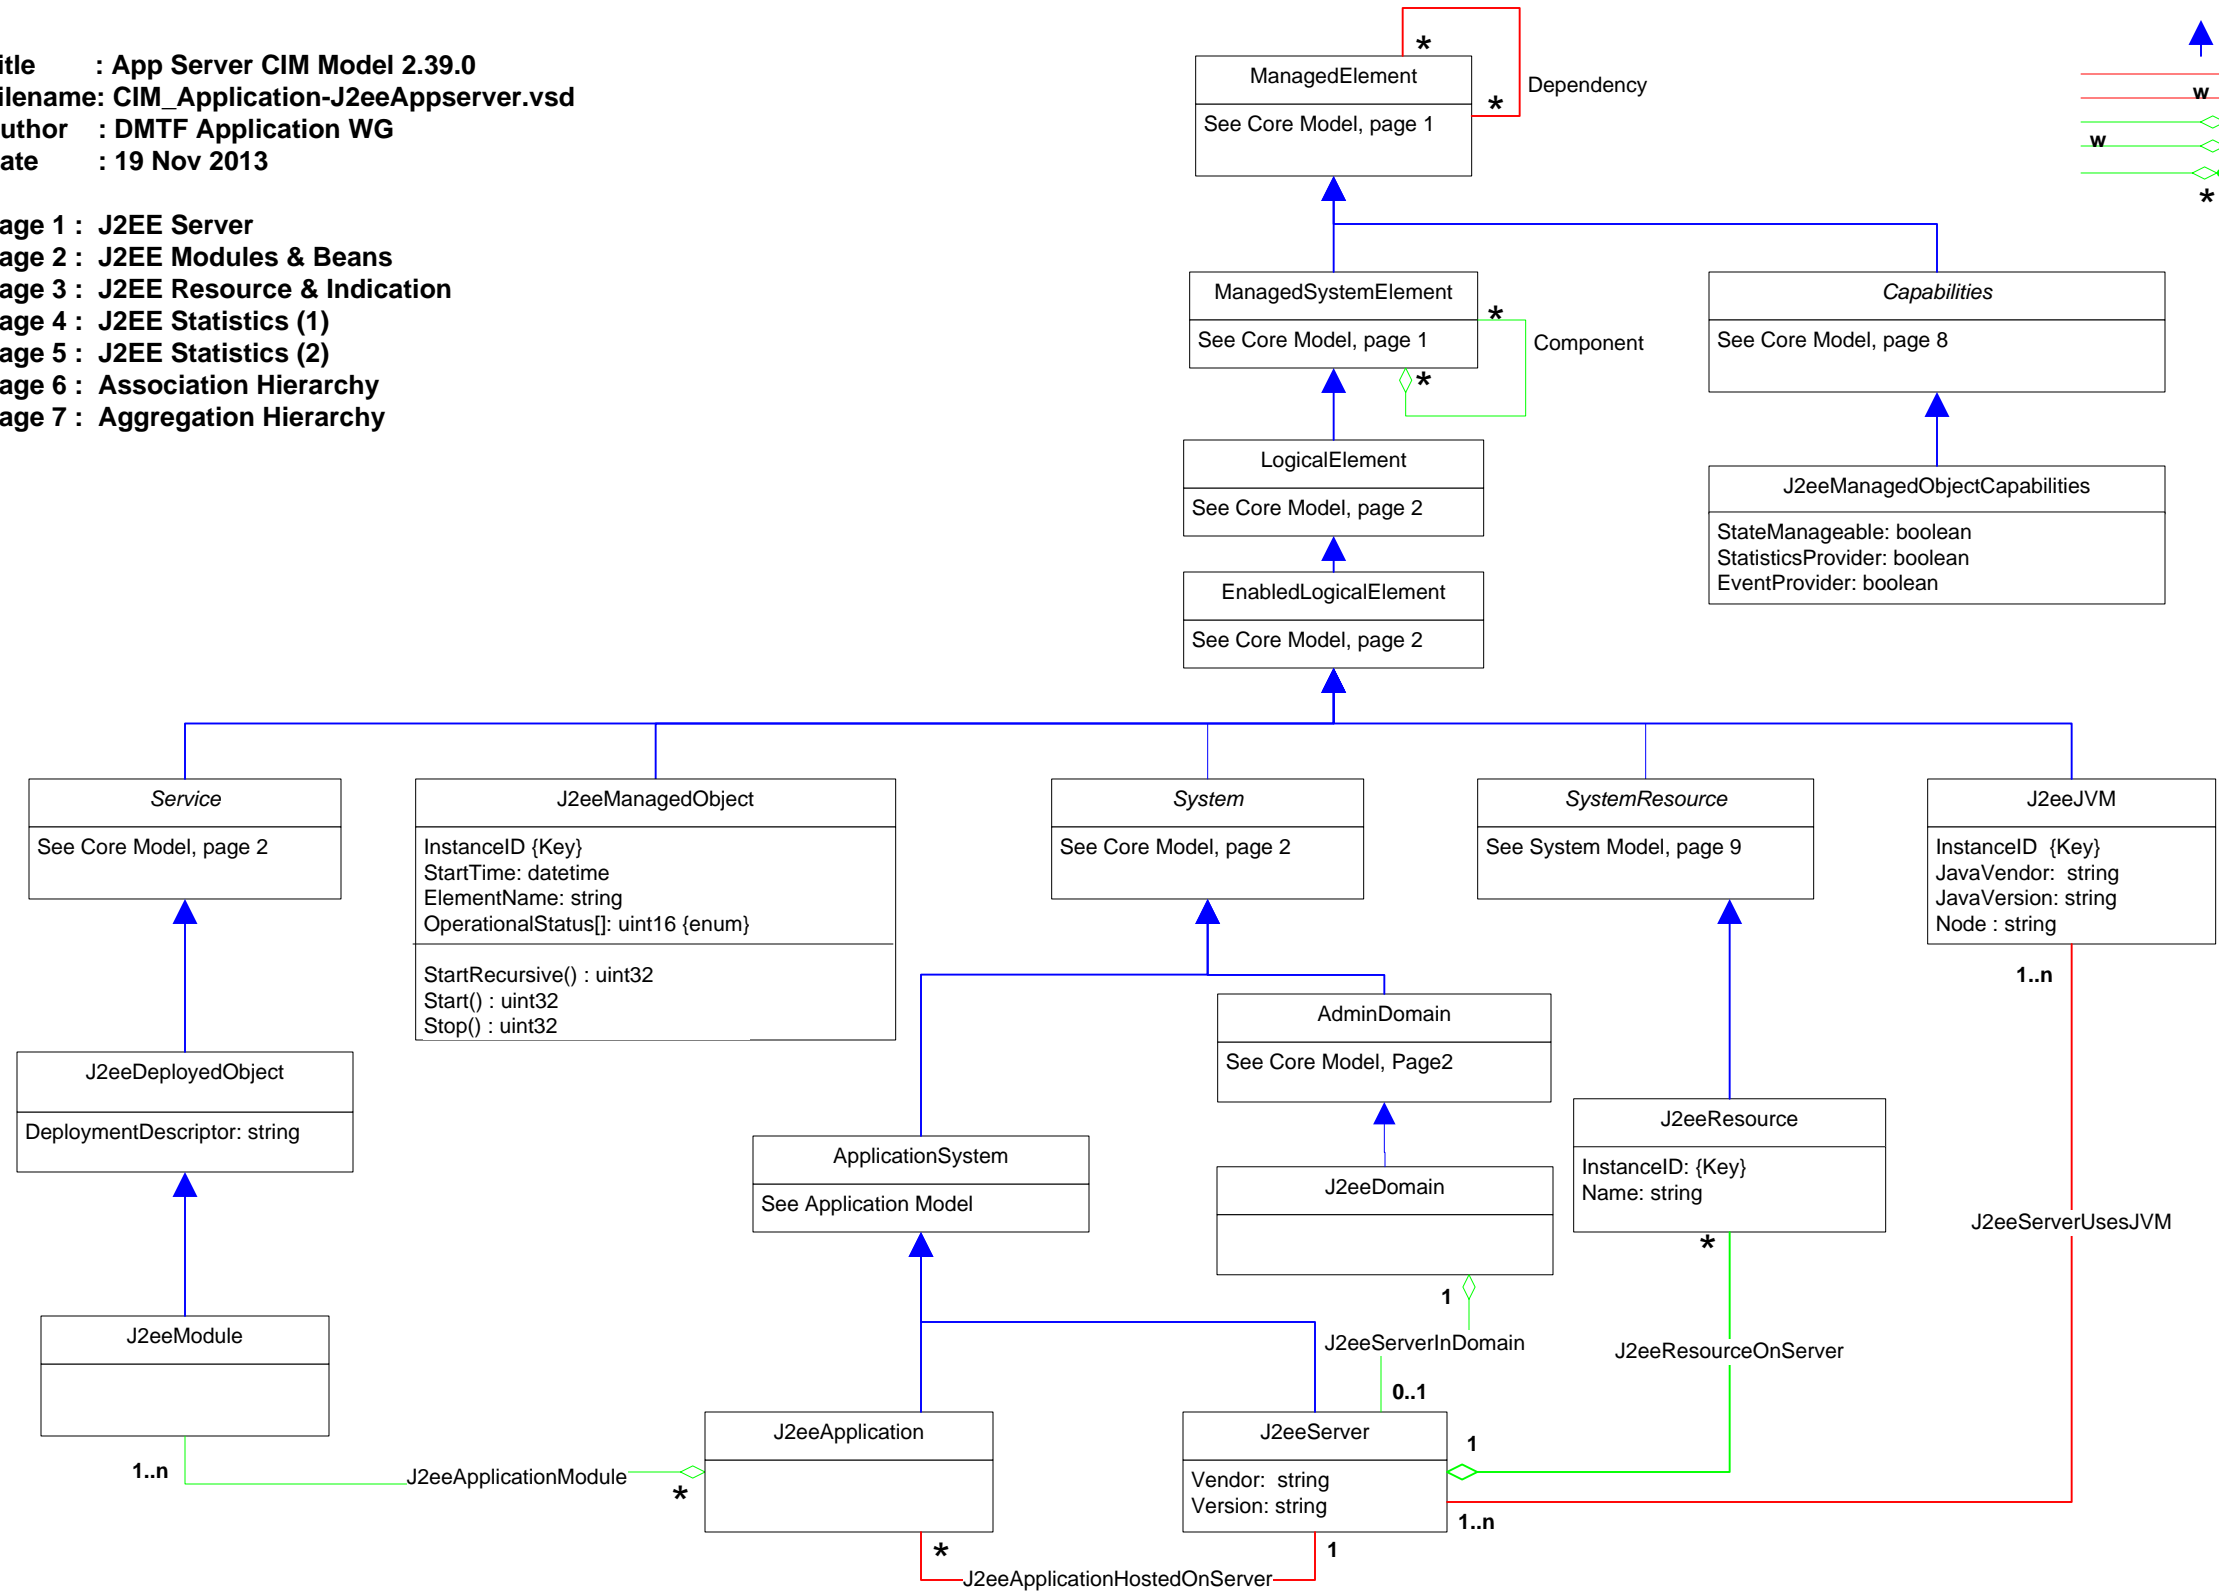

Title : App Server CIM Model 2.39.0
 Filename: CIM_Application-J2eeAppserver.vsd
 Author : DMTF Application WG
 Date : 19 Nov 2013

Page 1 : J2EE Server
 Page 2 : J2EE Modules & Beans
 Page 3 : J2EE Resource & Indication
 Page 4 : J2EE Statistics (1)
 Page 5 : J2EE Statistics (2)
 Page 6 : Association Hierarchy
 Page 7 : Aggregation Hierarchy

- Inheritance
- Association
- Association with WEAK reference
- Aggregation
- Aggregation with WEAK reference
- Composition Aggregation
- Equivalent to: 0 .. n

- Inheritance
- Association
- Association with WEAK reference
- Aggregation
- Aggregation with WEAK reference
- Composition Aggregation
- Equivalent to: 0..n

- Inheritance
- Association
- Association with WEAK reference
- Aggregation
- Aggregation with WEAK reference
- Composition Aggregation
- Equivalent to: 0 .. n