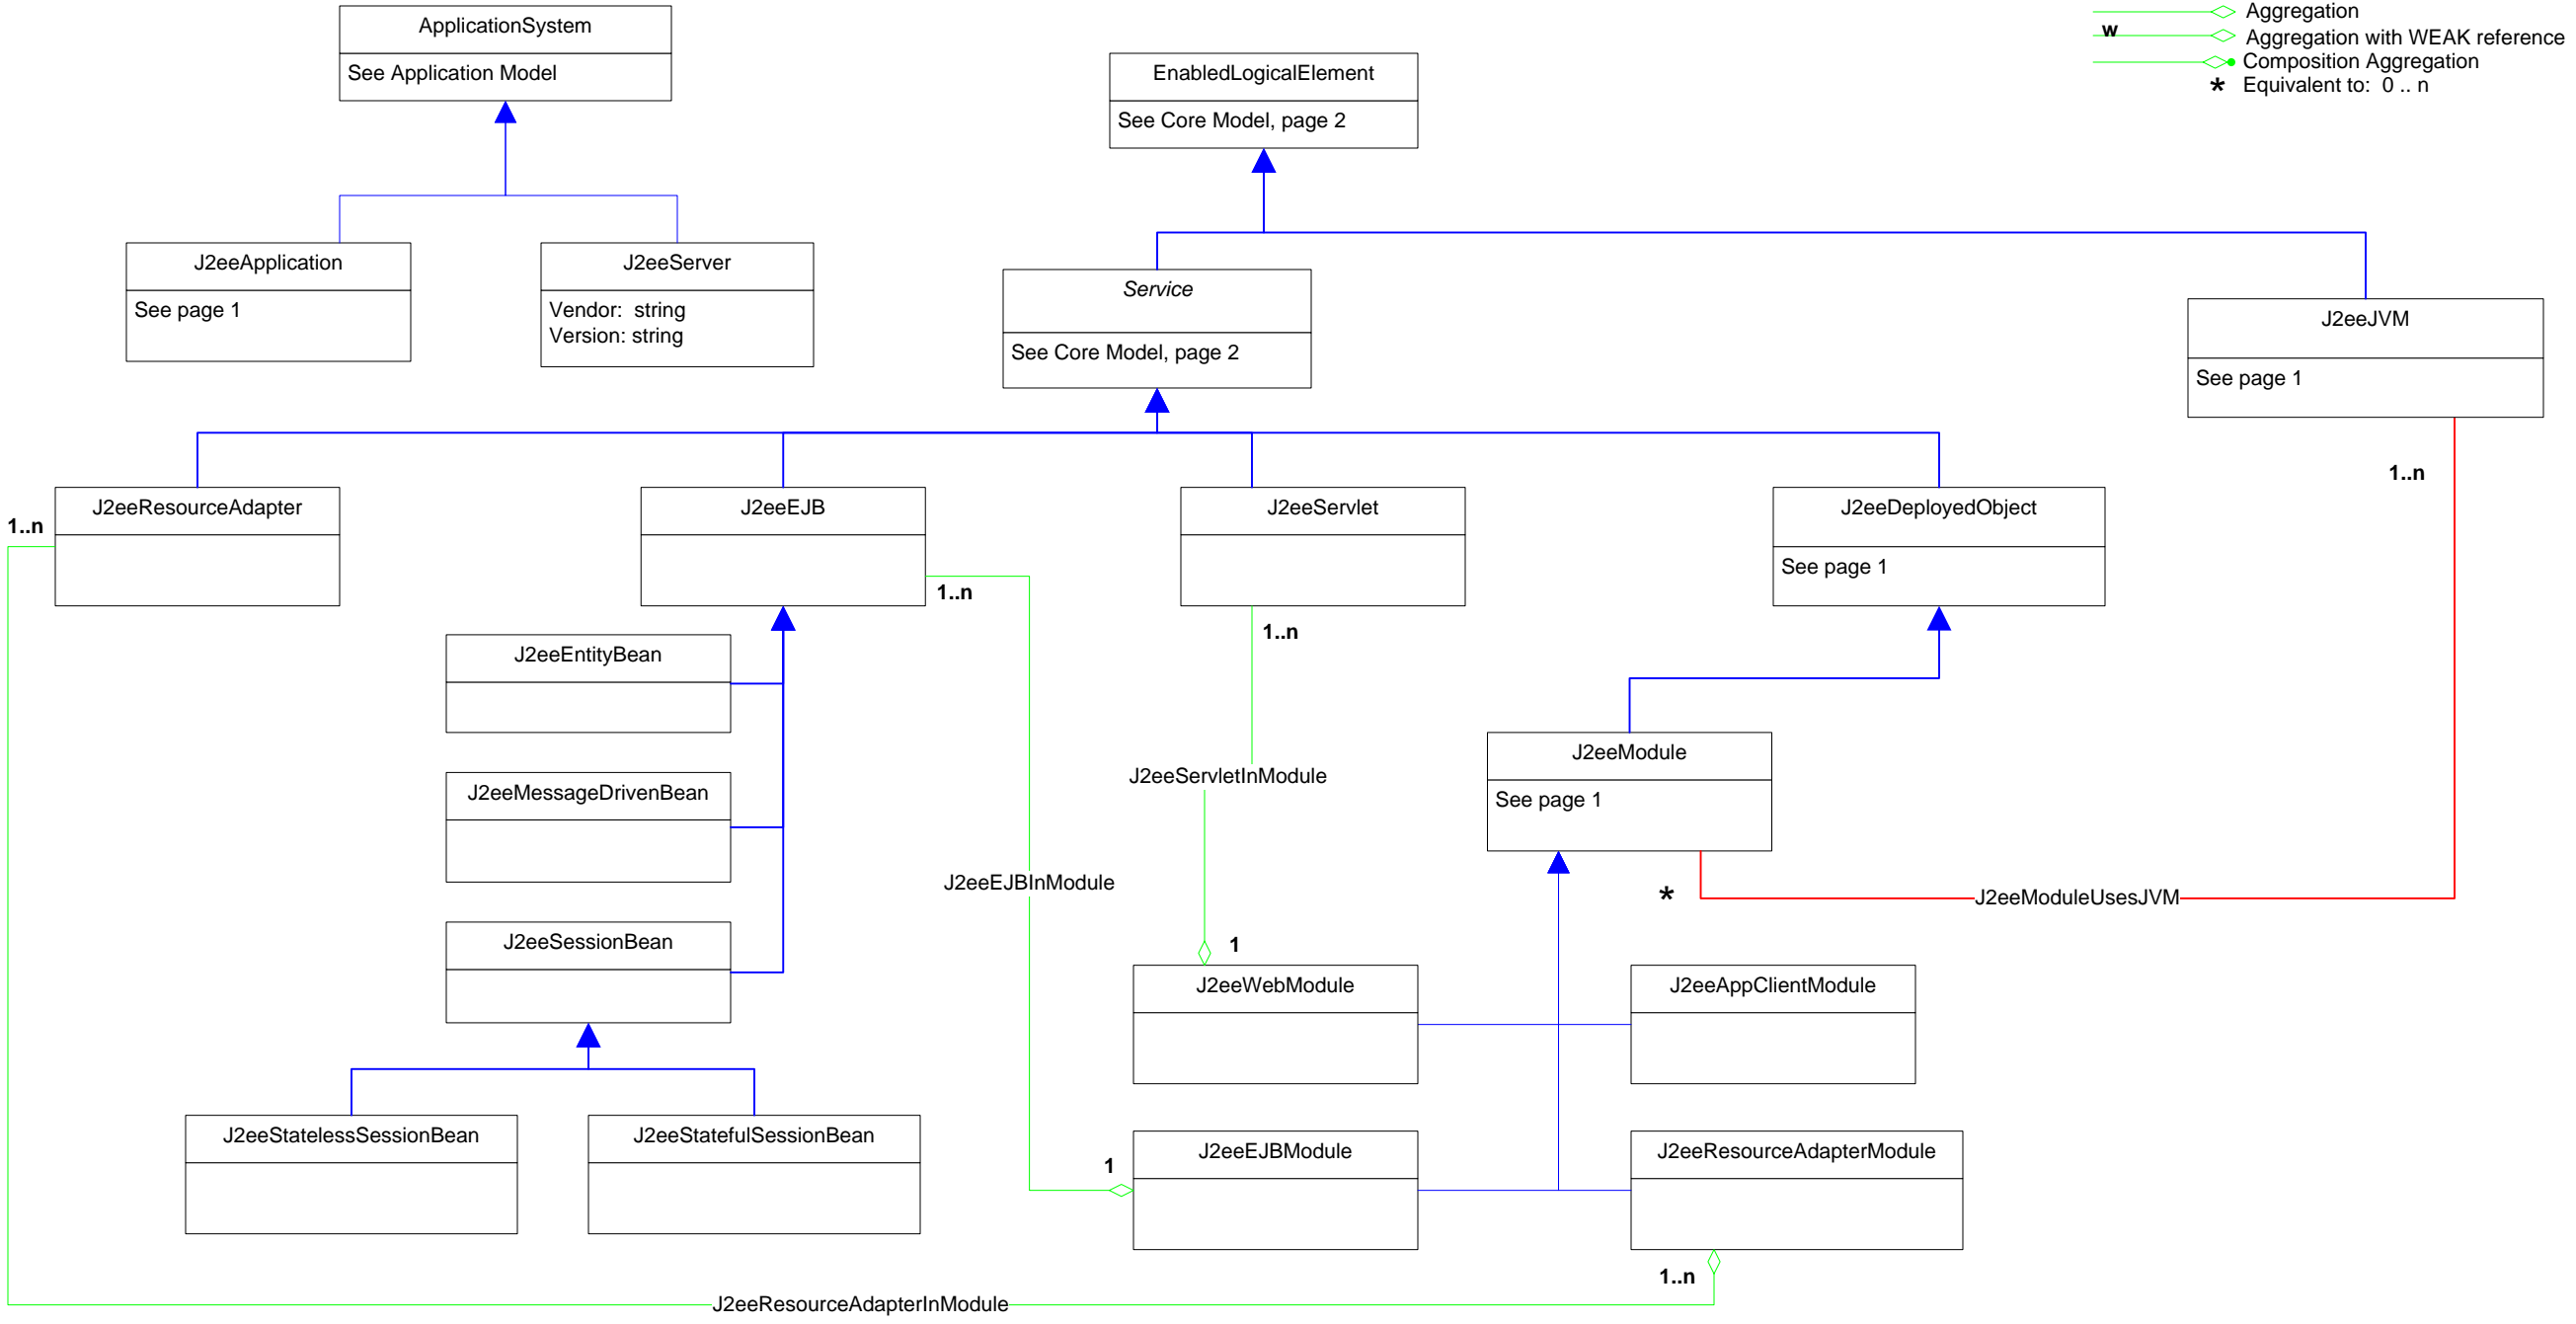

Title : App Server CIM Model 2.39.0
 Filename: CIM_Application-J2eeAppserver.vsd
 Author : DMTF Application WG
 Date : 19 Nov 2013

Page 1 : J2EE Server
 Page 2 : J2EE Modules & Beans
 Page 3 : J2EE Resource & Indication
 Page 4 : J2EE Statistics (1)
 Page 5 : J2EE Statistics (2)
 Page 6 : Association Hierarchy
 Page 7 : Aggregation Hierarchy

- Inheritance
- Association
- Association with WEAK reference
- Aggregation
- Aggregation with WEAK reference
- Composition Aggregation
- Equivalent to: 0 .. n

- Inheritance
- Association
- Association with WEAK reference
- Aggregation
- Aggregation with WEAK reference
- Composition Aggregation
- Equivalent to: 0..n

- Inheritance
- Association
- Association with WEAK reference
- Aggregation
- Aggregation with WEAK reference
- Composition Aggregation
- Equivalent to: 0 .. n