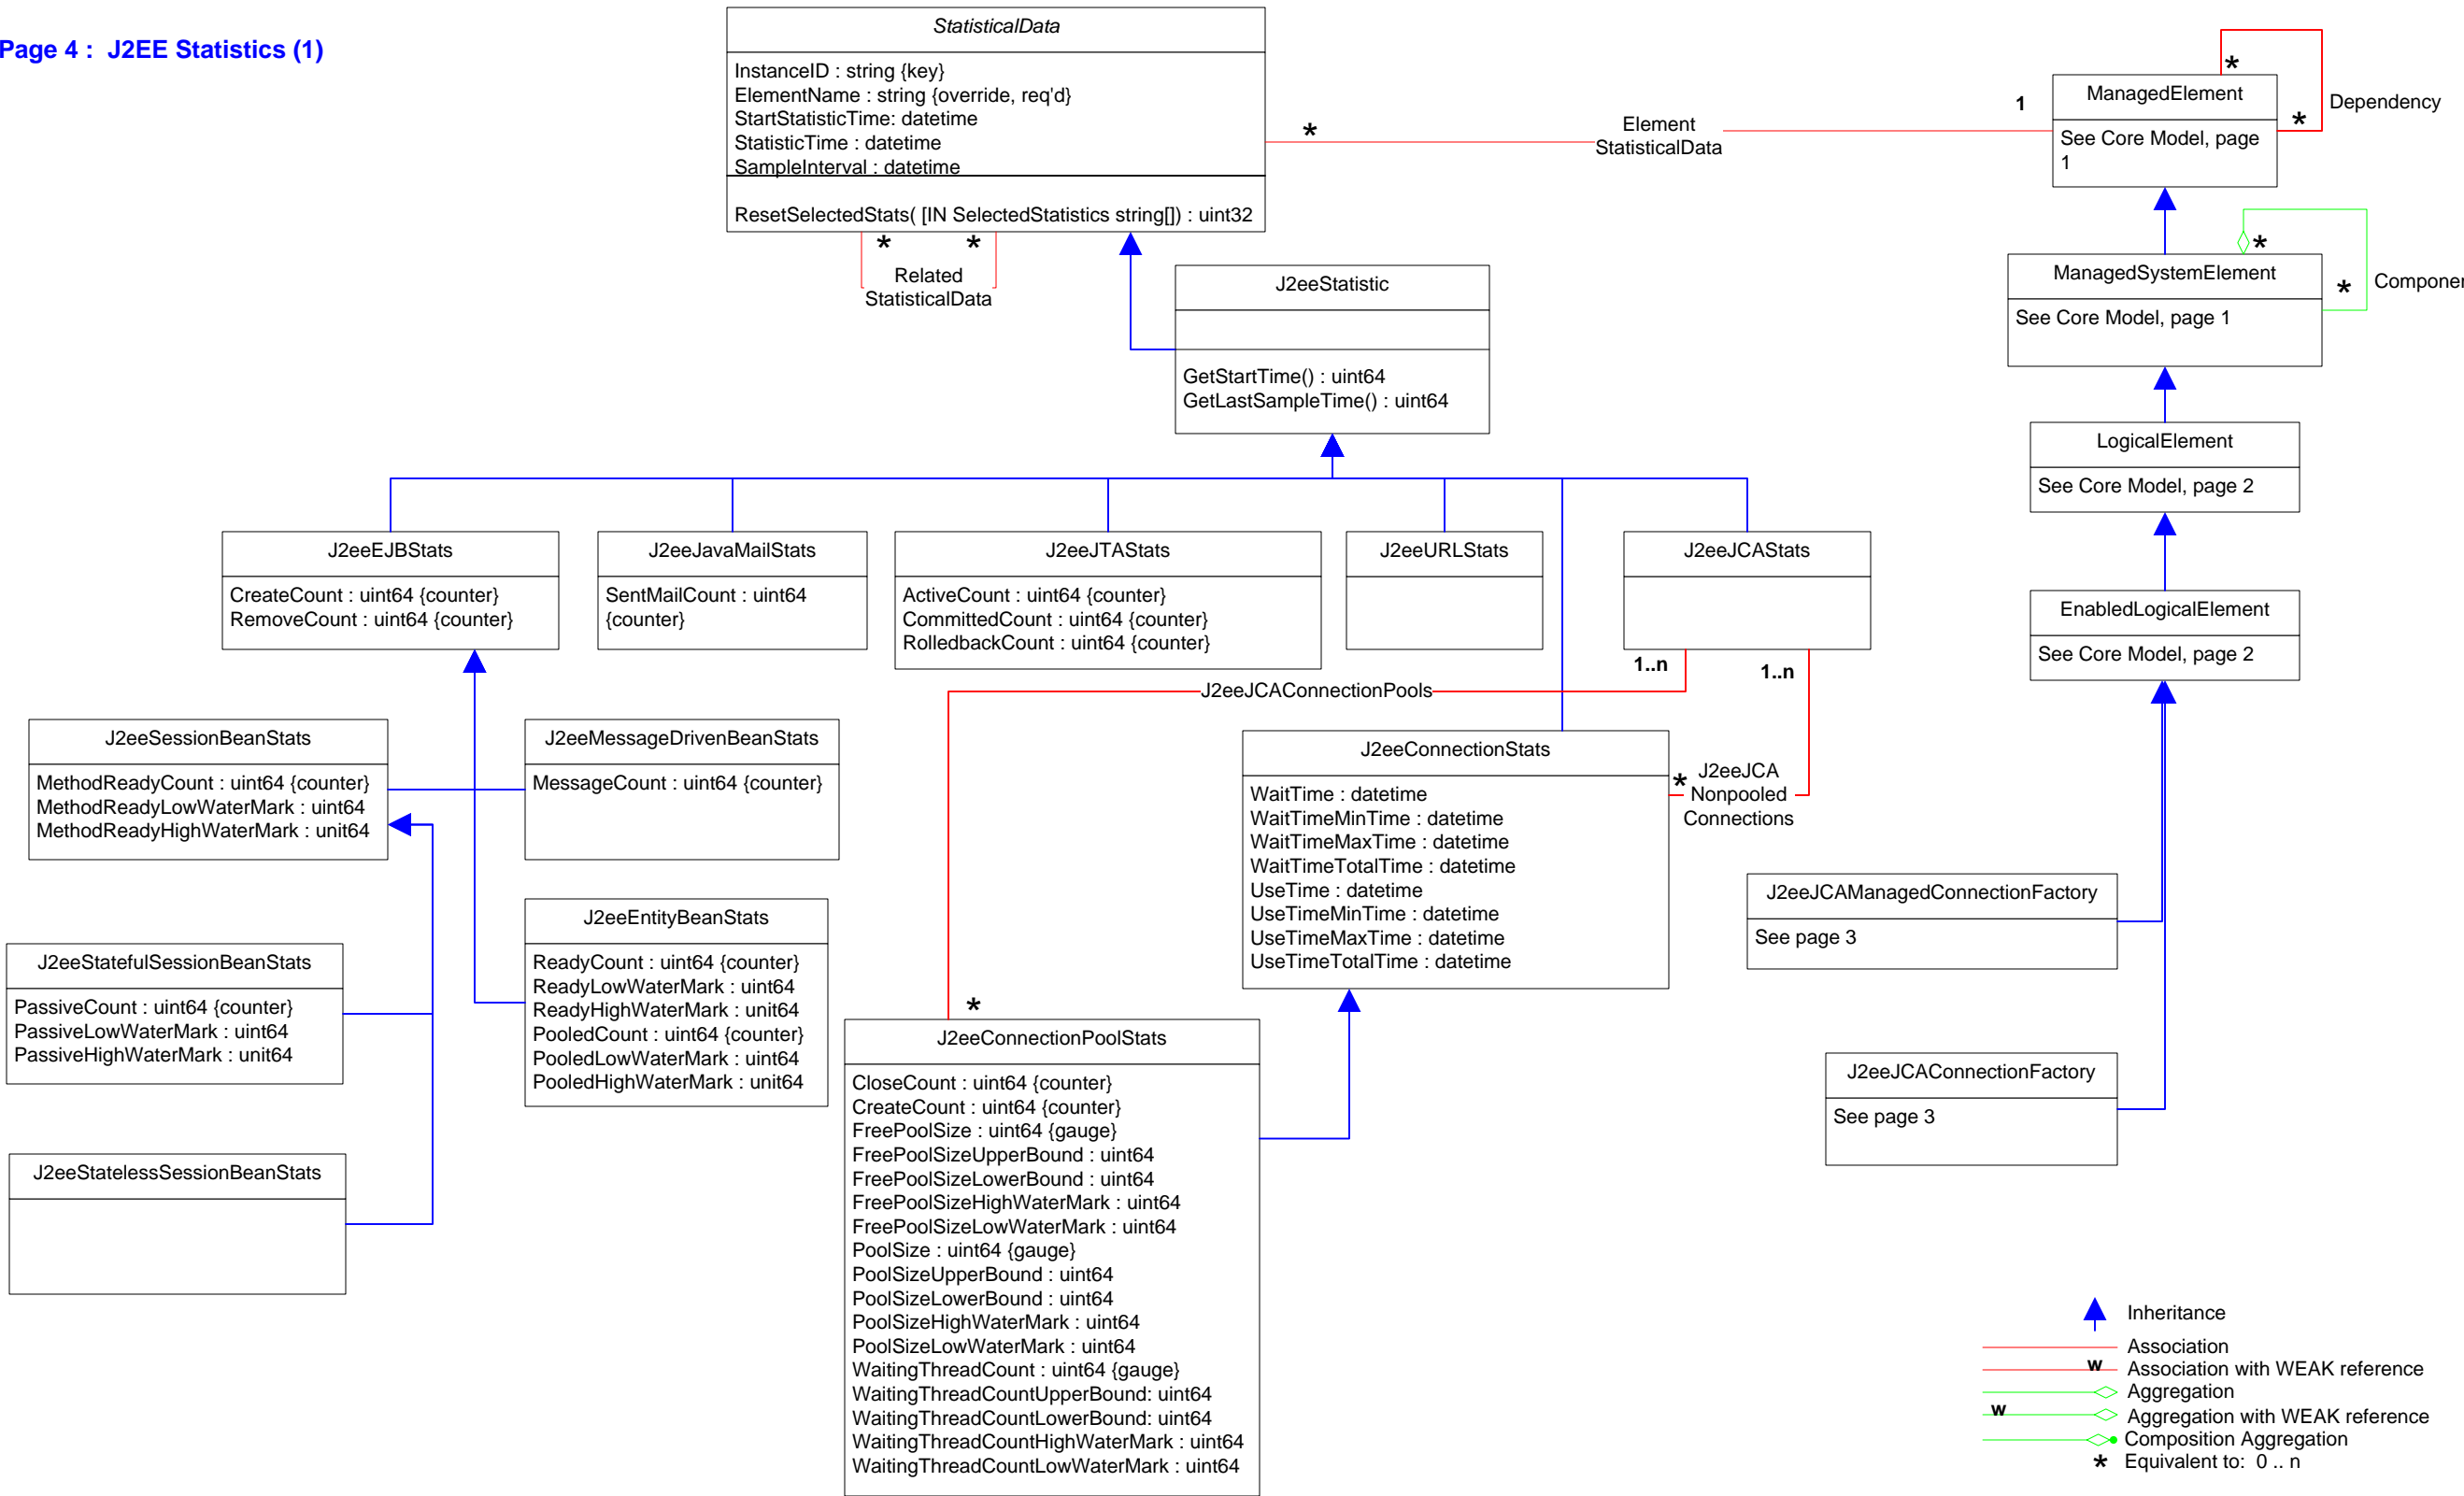

Title : App Server CIM Model 2.39.0
 Filename: CIM_Application-J2eeAppserver.vsd
 Author : DMTF Application WG
 Date : 19 Nov 2013

Page 1 : J2EE Server
 Page 2 : J2EE Modules & Beans
 Page 3 : J2EE Resource & Indication
 Page 4 : J2EE Statistics (1)
 Page 5 : J2EE Statistics (2)
 Page 6 : Association Hierarchy
 Page 7 : Aggregation Hierarchy

- Inheritance
- Association
- Association with WEAK reference
- Aggregation
- Aggregation with WEAK reference
- Composition Aggregation
- Equivalent to: 0 .. n

- Inheritance
- Association
- Association with WEAK reference
- Aggregation
- Aggregation with WEAK reference
- Composition Aggregation
- Equivalent to: 0..n

- Inheritance
- Association
- Association with WEAK reference
- Aggregation
- Aggregation with WEAK reference
- Composition Aggregation
- Equivalent to: 0 .. n