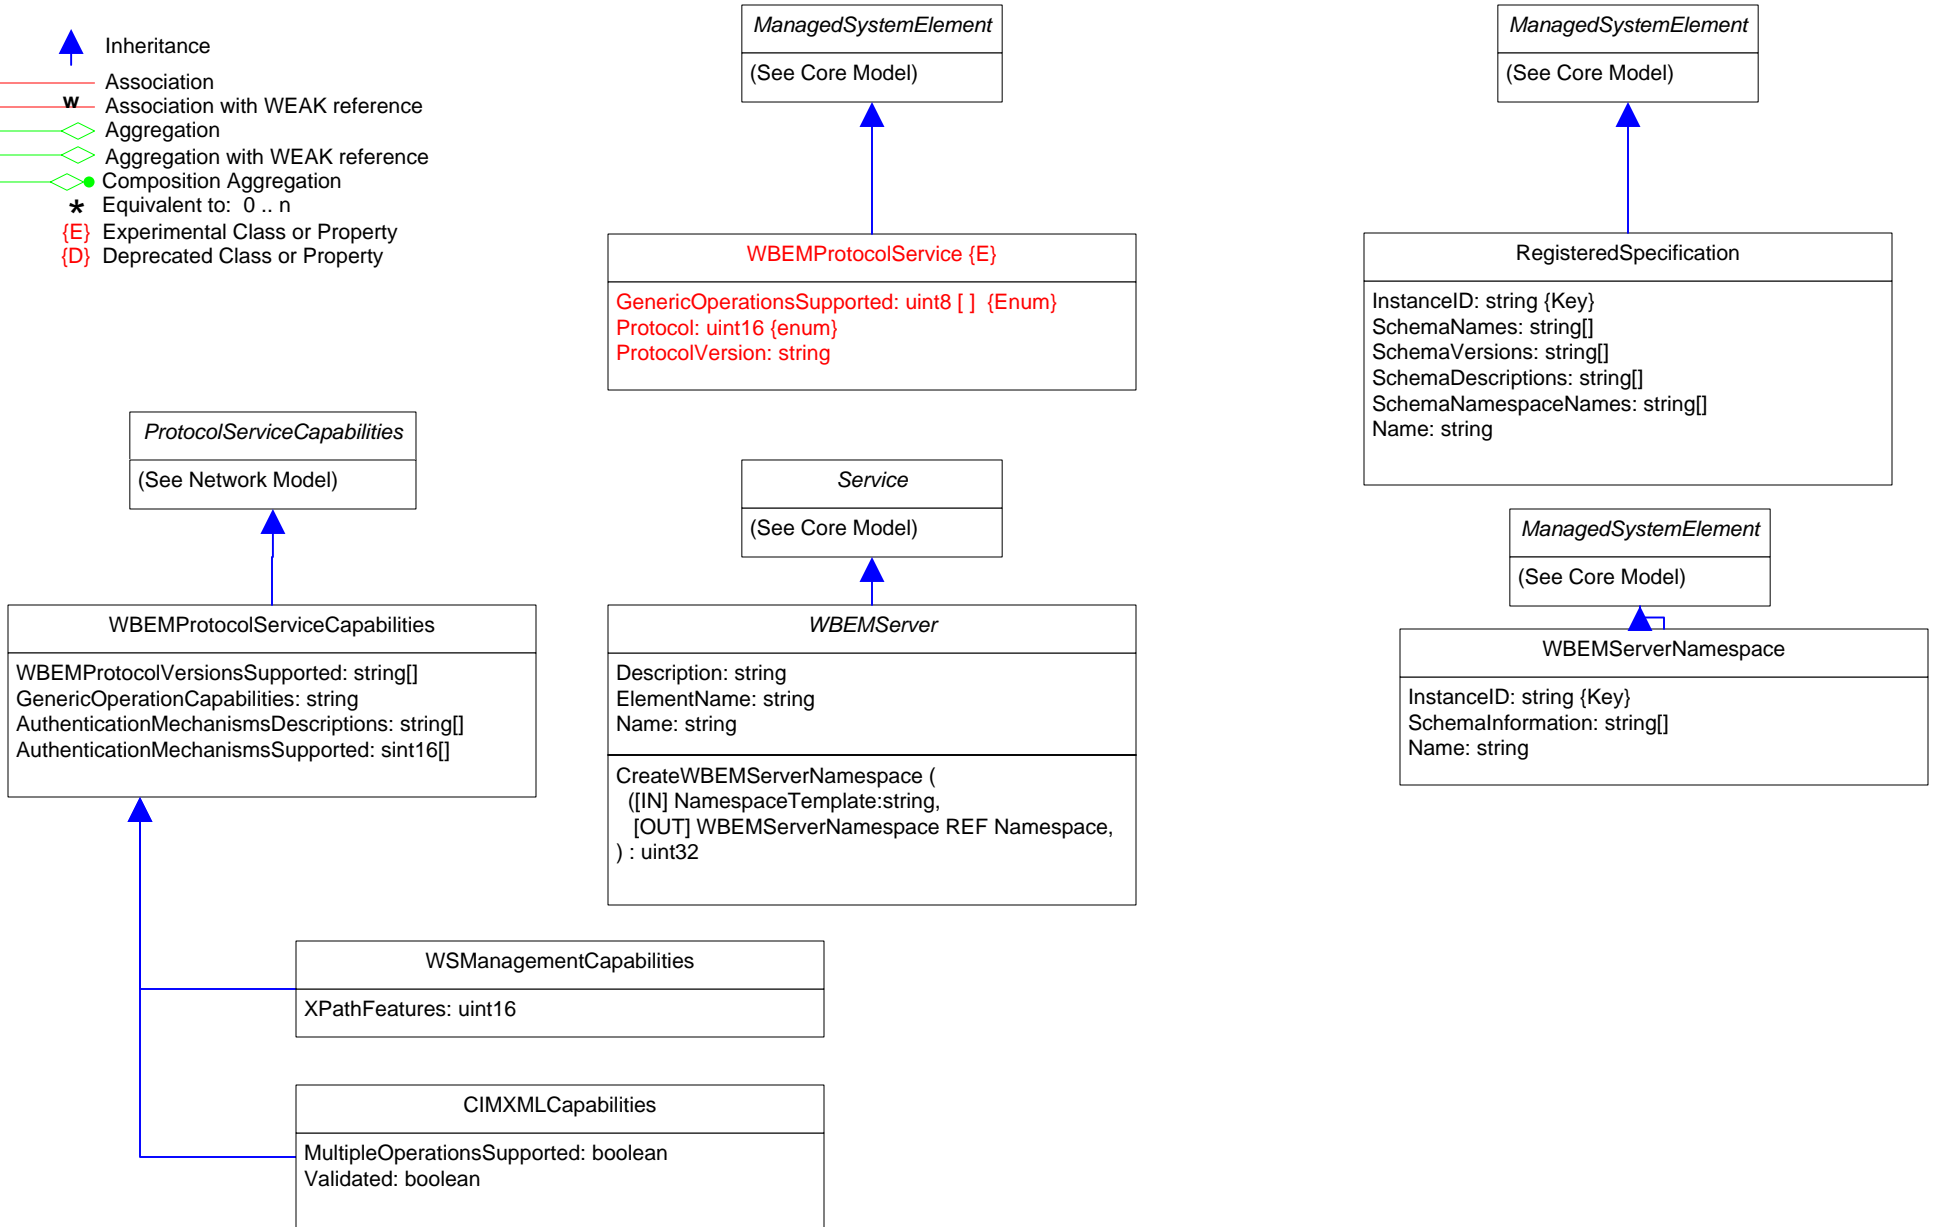

- Inheritance
- Association
- Association with WEAK reference
- Aggregation
- Aggregation with WEAK reference
- Composition Aggregation
- Equivalent to: 0 .. n
- Experimental Class or Property
- Deprecated Class or Property

Page 3 of 7: WBEM Server (2)

-  Inheritance
-  Association
-  Association with WEAK reference
-  Aggregation
-  Aggregation with WEAK reference
-  Composition Aggregation
-  Equivalent to: 0..n
-  Experimental Class or Property
-  Deprecated Class or Property