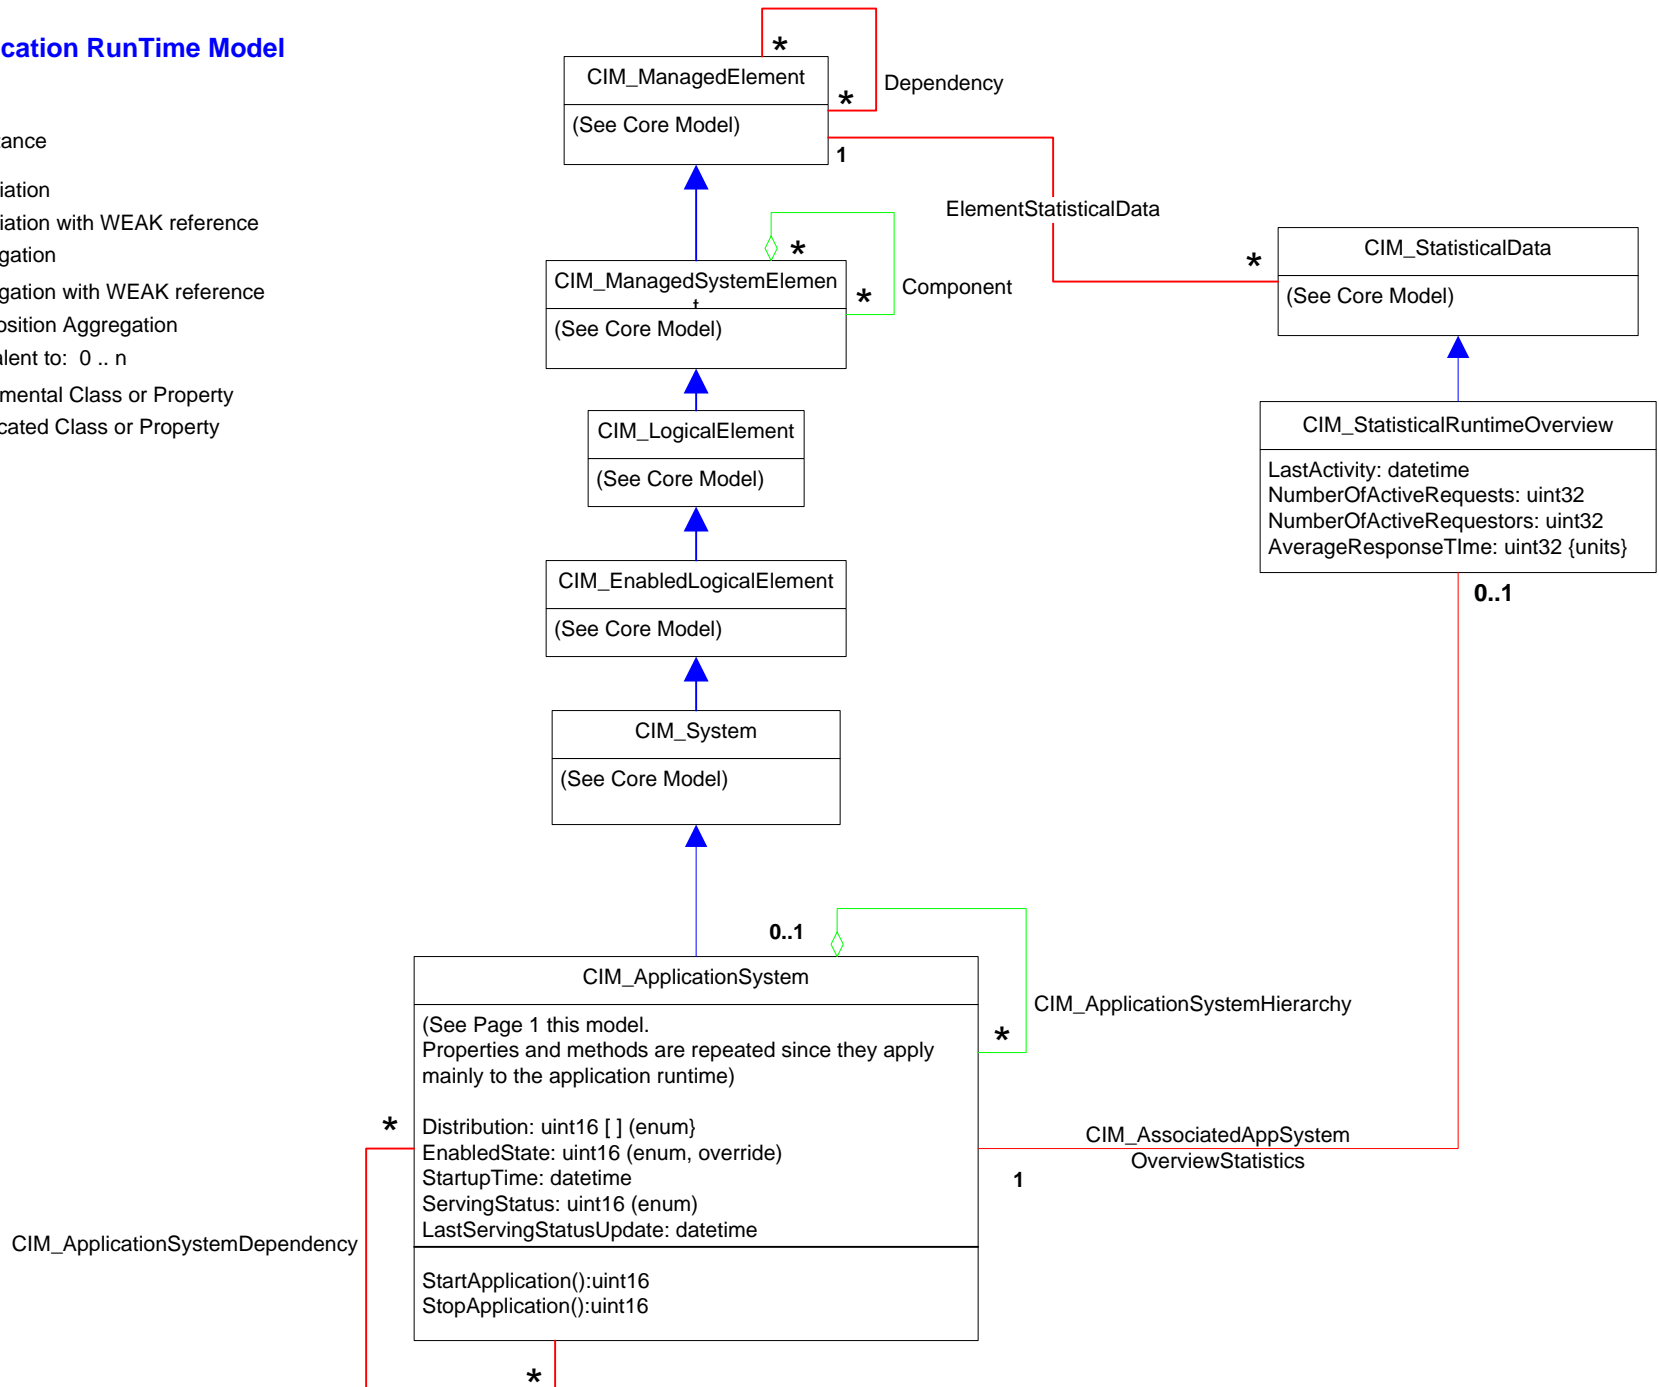

-  Inheritance
-  Association
-  Association with WEAK reference
-  Aggregation
-  Aggregation with WEAK reference
-  Composition Aggregation
-  Equivalent to: 0..n
-  {E} Experimental Class or Property
-  {D} Deprecated Class or Property

-  Inheritance
-  Association
-  Association with WEAK reference
-  Aggregation
-  Aggregation with WEAK reference
-  Composition Aggregation
-  Equivalent to: 0..n
-  Experimental Class or Property
-  Deprecated Class or Property

Page 6 : Application RunTime Model

-  Inheritance
-  Association
-  Association with WEAK reference
-  Aggregation
-  Aggregation with WEAK reference
-  Composition Aggregation
-  Equivalent to: 0 .. n
-  Experimental Class or Property
-  Deprecated Class or Property

Page 7 : Software Resource Model

Page 8 : Aggregation Hierarchy

-  Inheritance
-  Association
-  Association with WEAK reference
-  Aggregation
-  Aggregation with WEAK reference
-  Composition Aggregation
-  Equivalent to: 0..n
-  Experimental Class or Property
-  Deprecated Class or Property