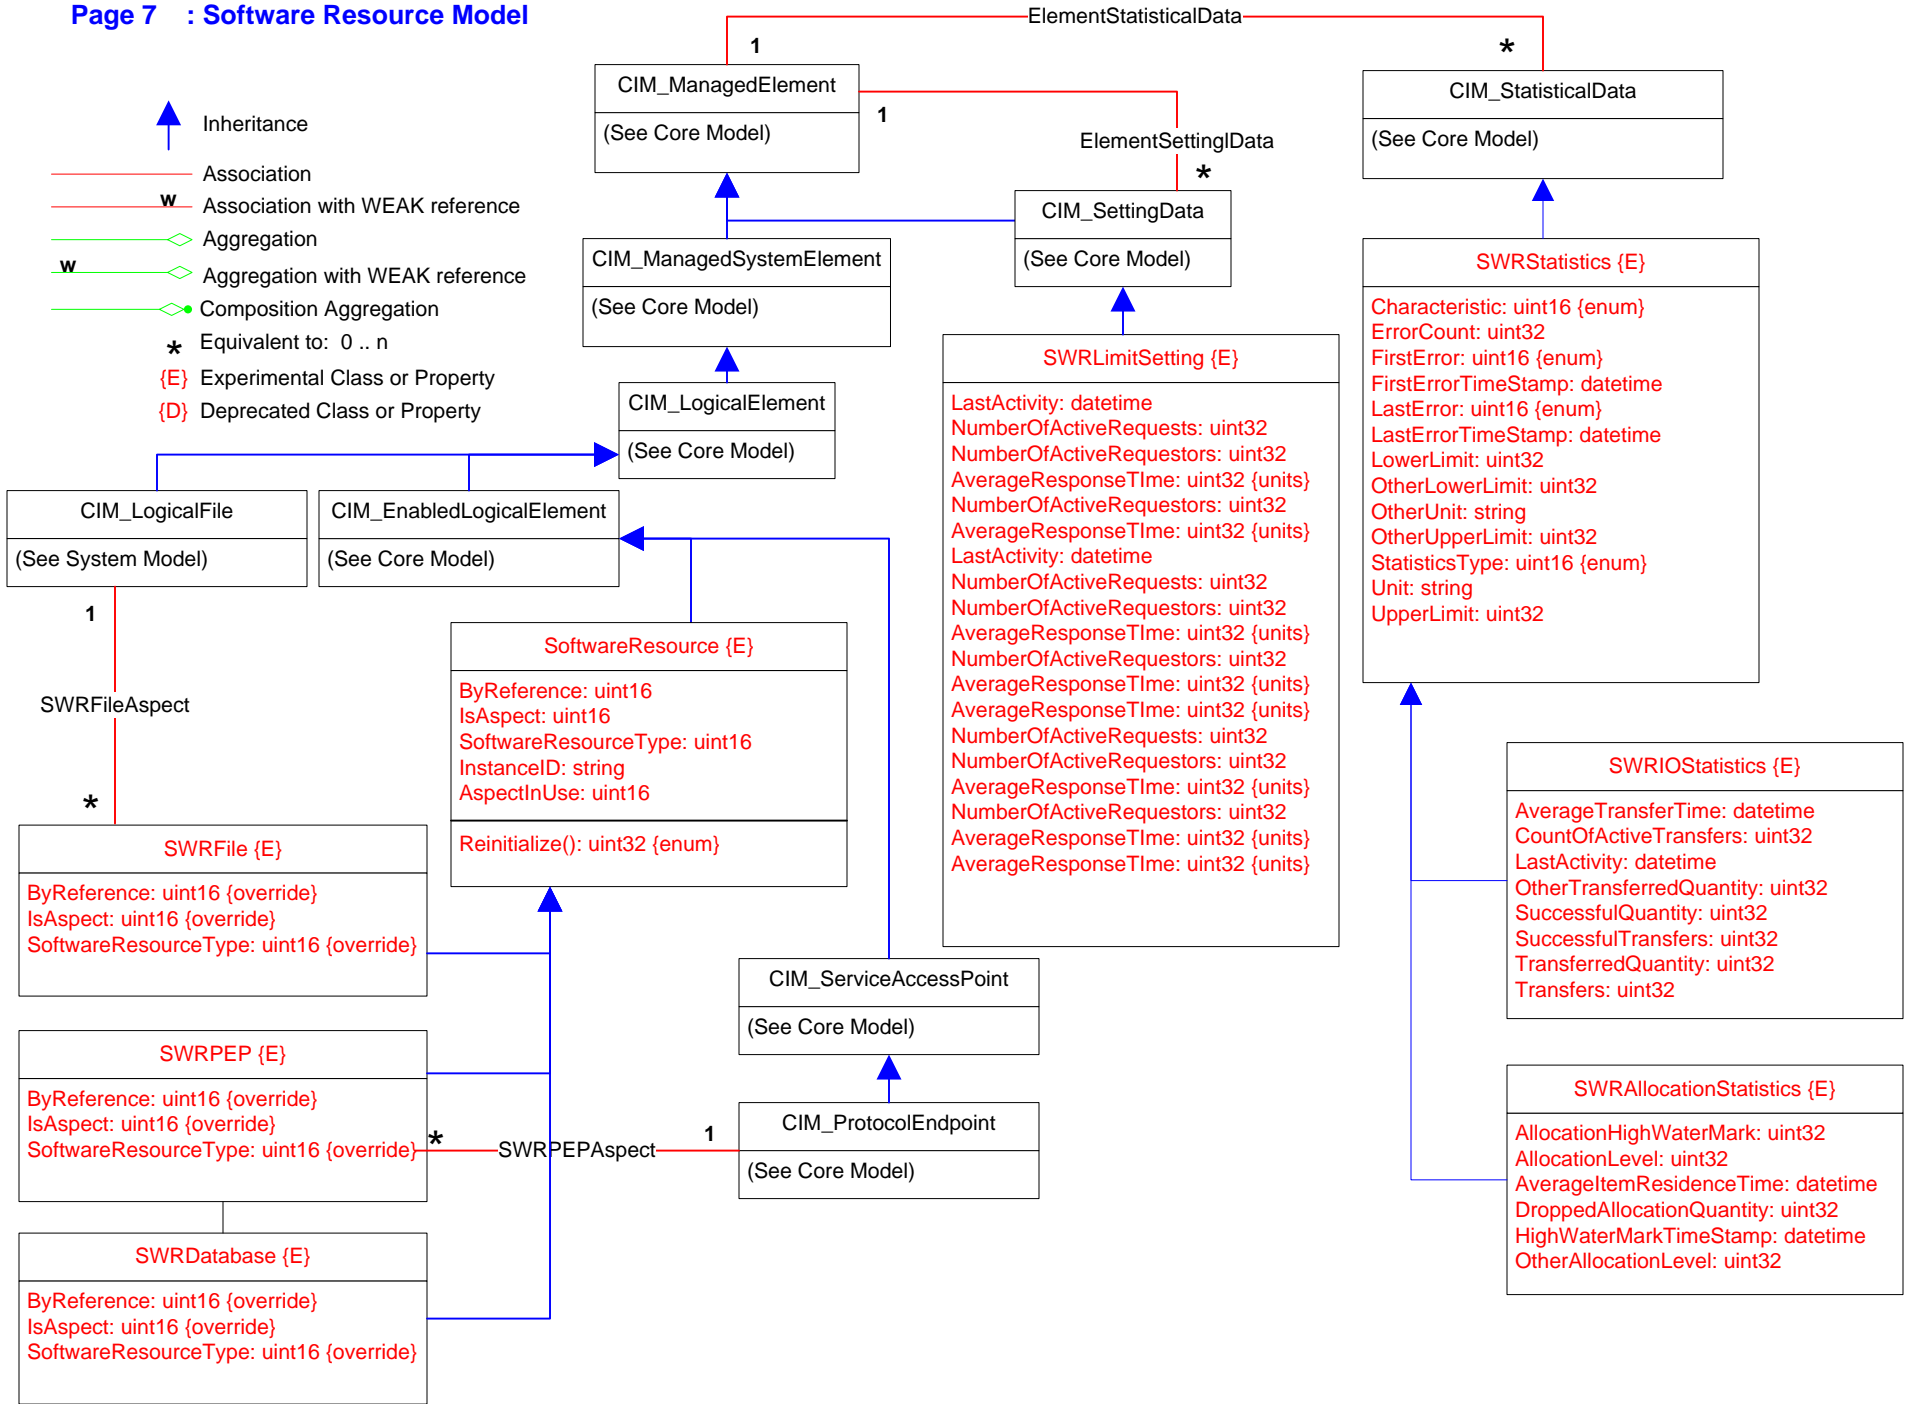

-  Inheritance
-  Association
-  Association with WEAK reference
-  Aggregation
-  Aggregation with WEAK reference
-  Composition Aggregation
-  Equivalent to: 0..n
-  {E} Experimental Class or Property
-  {D} Deprecated Class or Property

-  Inheritance
-  Association
-  Association with WEAK reference
-  Aggregation
-  Aggregation with WEAK reference
-  Composition Aggregation
-  Equivalent to: 0..n
-  Experimental Class or Property
-  Deprecated Class or Property

Page 6 : Application RunTime Model

-  Inheritance
-  Association
-  Association with WEAK reference
-  Aggregation
-  Aggregation with WEAK reference
-  Composition Aggregation
-  Equivalent to: 0 .. n
-  Experimental Class or Property
-  Deprecated Class or Property

Page 7 : Software Resource Model

Page 8 : Aggregation Hierarchy

-  Inheritance
-  Association
-  Association with WEAK reference
-  Aggregation
-  Aggregation with WEAK reference
-  Composition Aggregation
-  Equivalent to: 0..n
-  Experimental Class or Property
-  Deprecated Class or Property