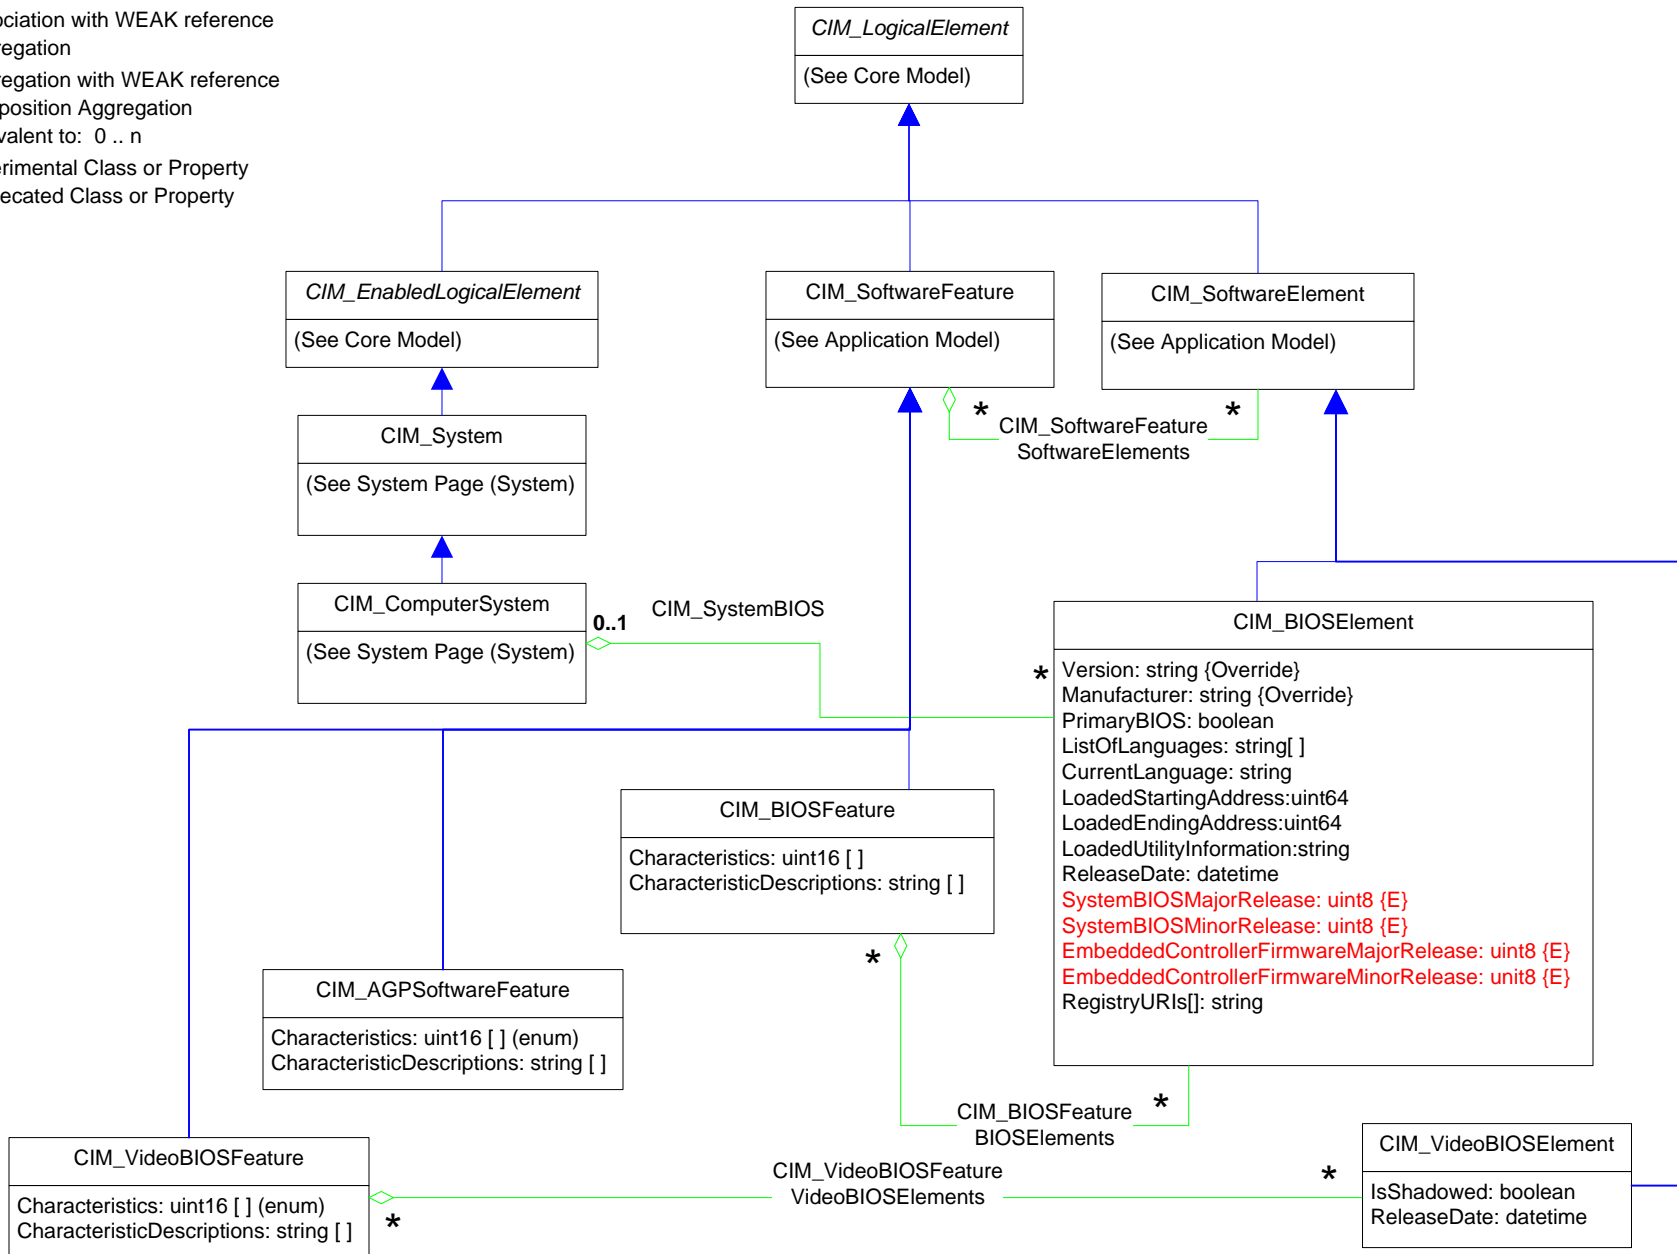

-  Inheritance
-  Association
-  Association with WEAK reference
-  Aggregation
-  Aggregation with WEAK reference
-  Composition Aggregation
-  Equivalent to: 0..n
-  {E} Experimental Class or Property
-  {D} Deprecated Class or Property

-  Inheritance
-  Association
-  Association with WEAK reference
-  Aggregation
-  Aggregation with WEAK reference
-  Composition Aggregation
-  Equivalent to: 0..n
-  Experimental Class or Property
-  Deprecated Class or Property

Page 6 : Application RunTime Model

-  Inheritance
-  Association
-  Association with WEAK reference
-  Aggregation
-  Aggregation with WEAK reference
-  Composition Aggregation
-  Equivalent to: 0 .. n
-  Experimental Class or Property
-  Deprecated Class or Property

Page 7 : Software Resource Model

Page 8 : Aggregation Hierarchy

-  Inheritance
-  Association
-  Association with WEAK reference
-  Aggregation
-  Aggregation with WEAK reference
-  Composition Aggregation
-  Equivalent to: 0..n
-  Experimental Class or Property
-  Deprecated Class or Property