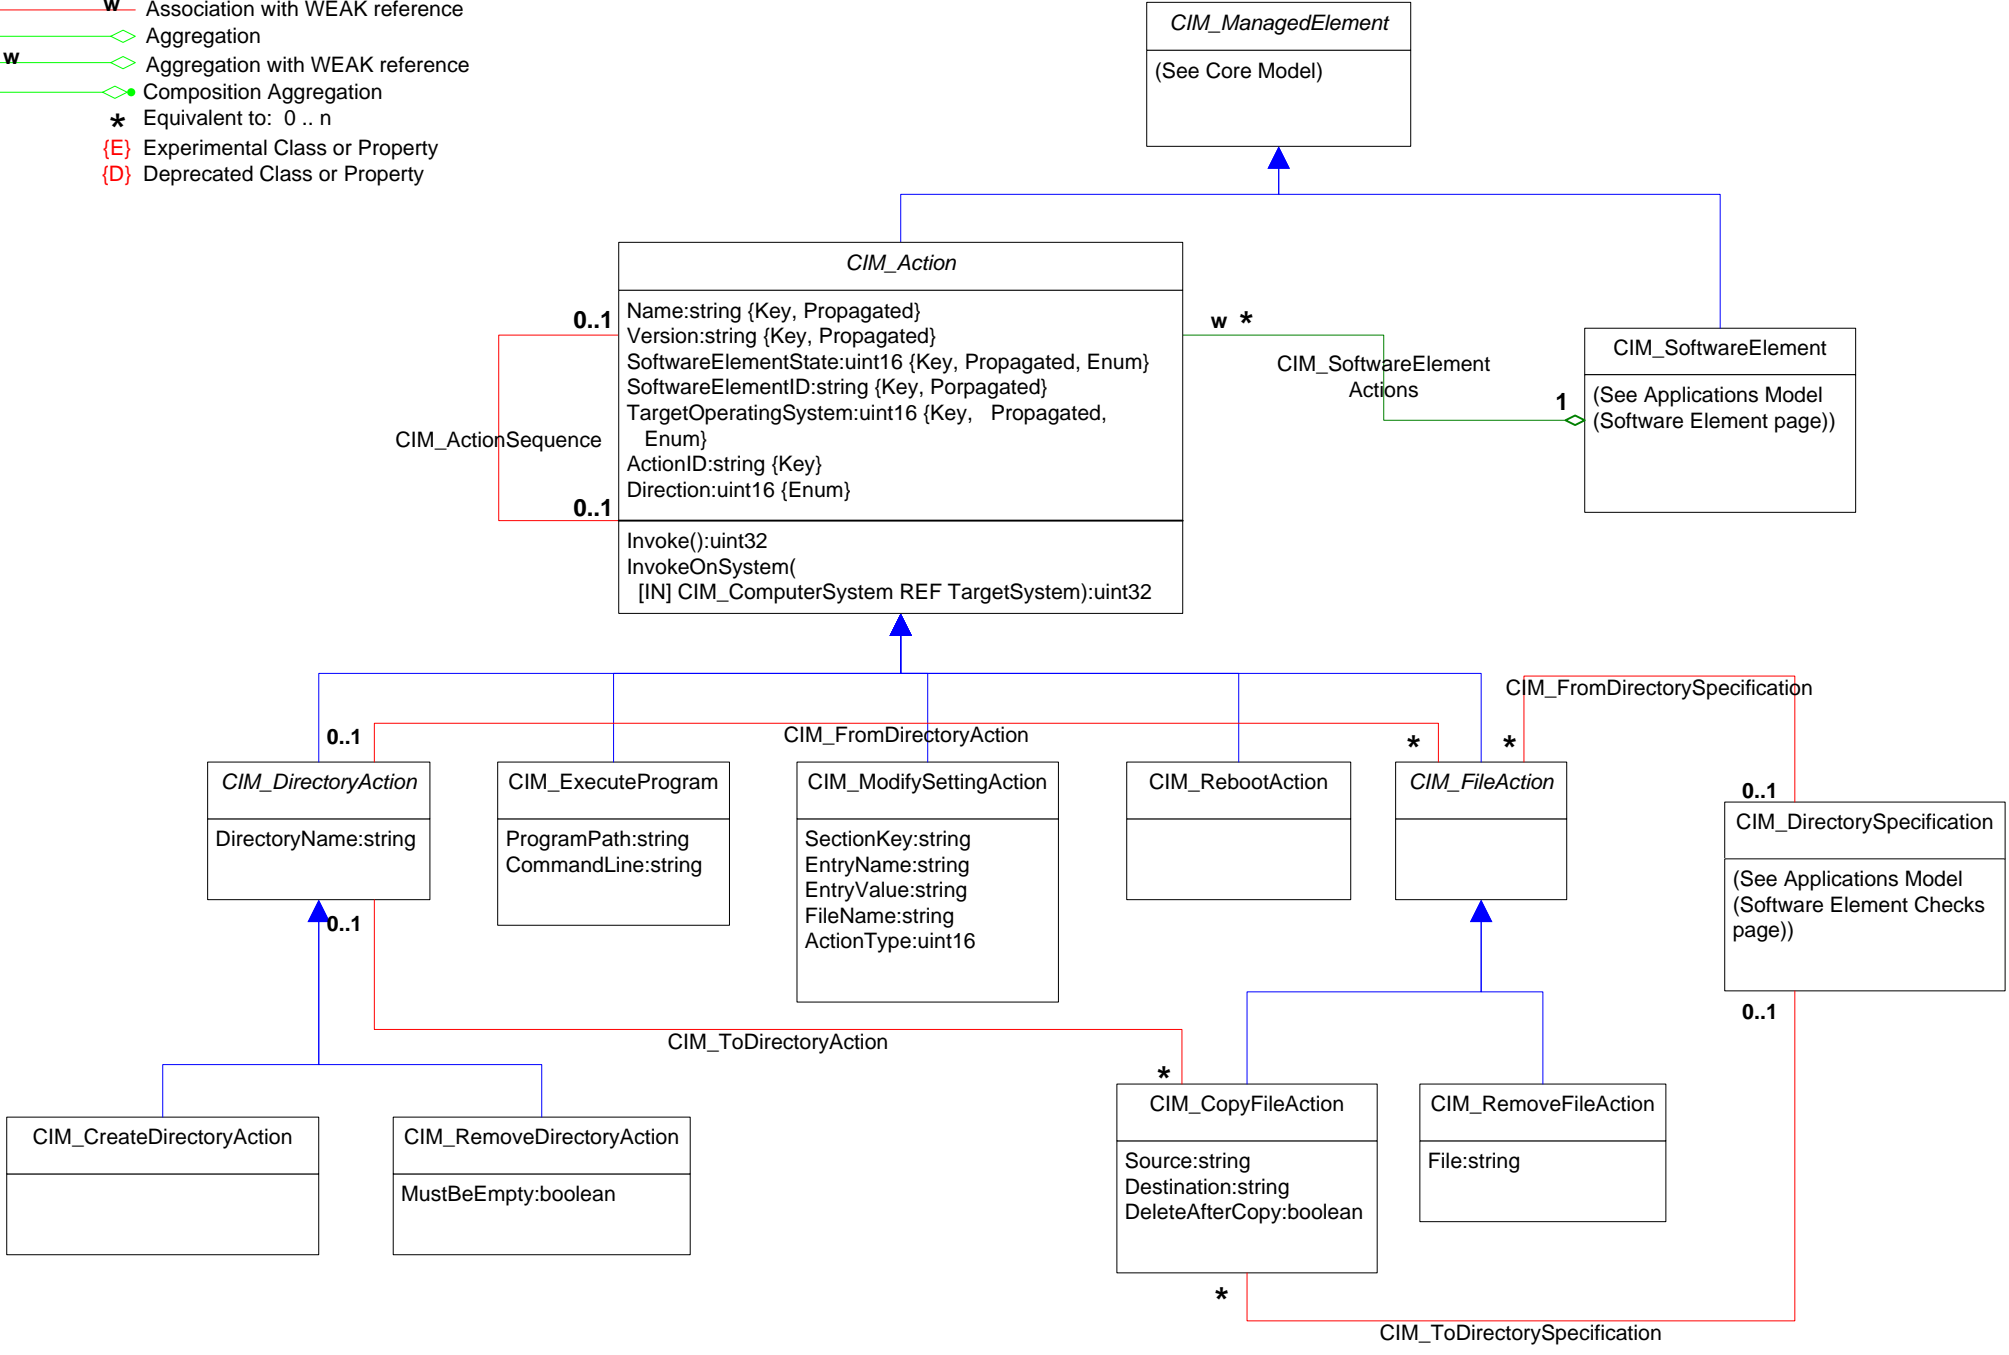

-  Inheritance
-  Association
-  Association with WEAK reference
-  Aggregation
-  Aggregation with WEAK reference
-  Composition Aggregation
-  Equivalent to: 0..n
-  {E} Experimental Class or Property
-  {D} Deprecated Class or Property

-  Inheritance
-  Association
-  Association with WEAK reference
-  Aggregation
-  Aggregation with WEAK reference
-  Composition Aggregation
-  Equivalent to: 0..n
-  Experimental Class or Property
-  Deprecated Class or Property

Page 6 : Application RunTime Model

-  Inheritance
-  Association
-  Association with WEAK reference
-  Aggregation
-  Aggregation with WEAK reference
-  Composition Aggregation
-  Equivalent to: 0 .. n
-  Experimental Class or Property
-  Deprecated Class or Property

Page 7 : Software Resource Model

Page 8 : Aggregation Hierarchy

-  Inheritance
-  Association
-  Association with WEAK reference
-  Aggregation
-  Aggregation with WEAK reference
-  Composition Aggregation
-  Equivalent to: 0..n
-  Experimental Class or Property
-  Deprecated Class or Property