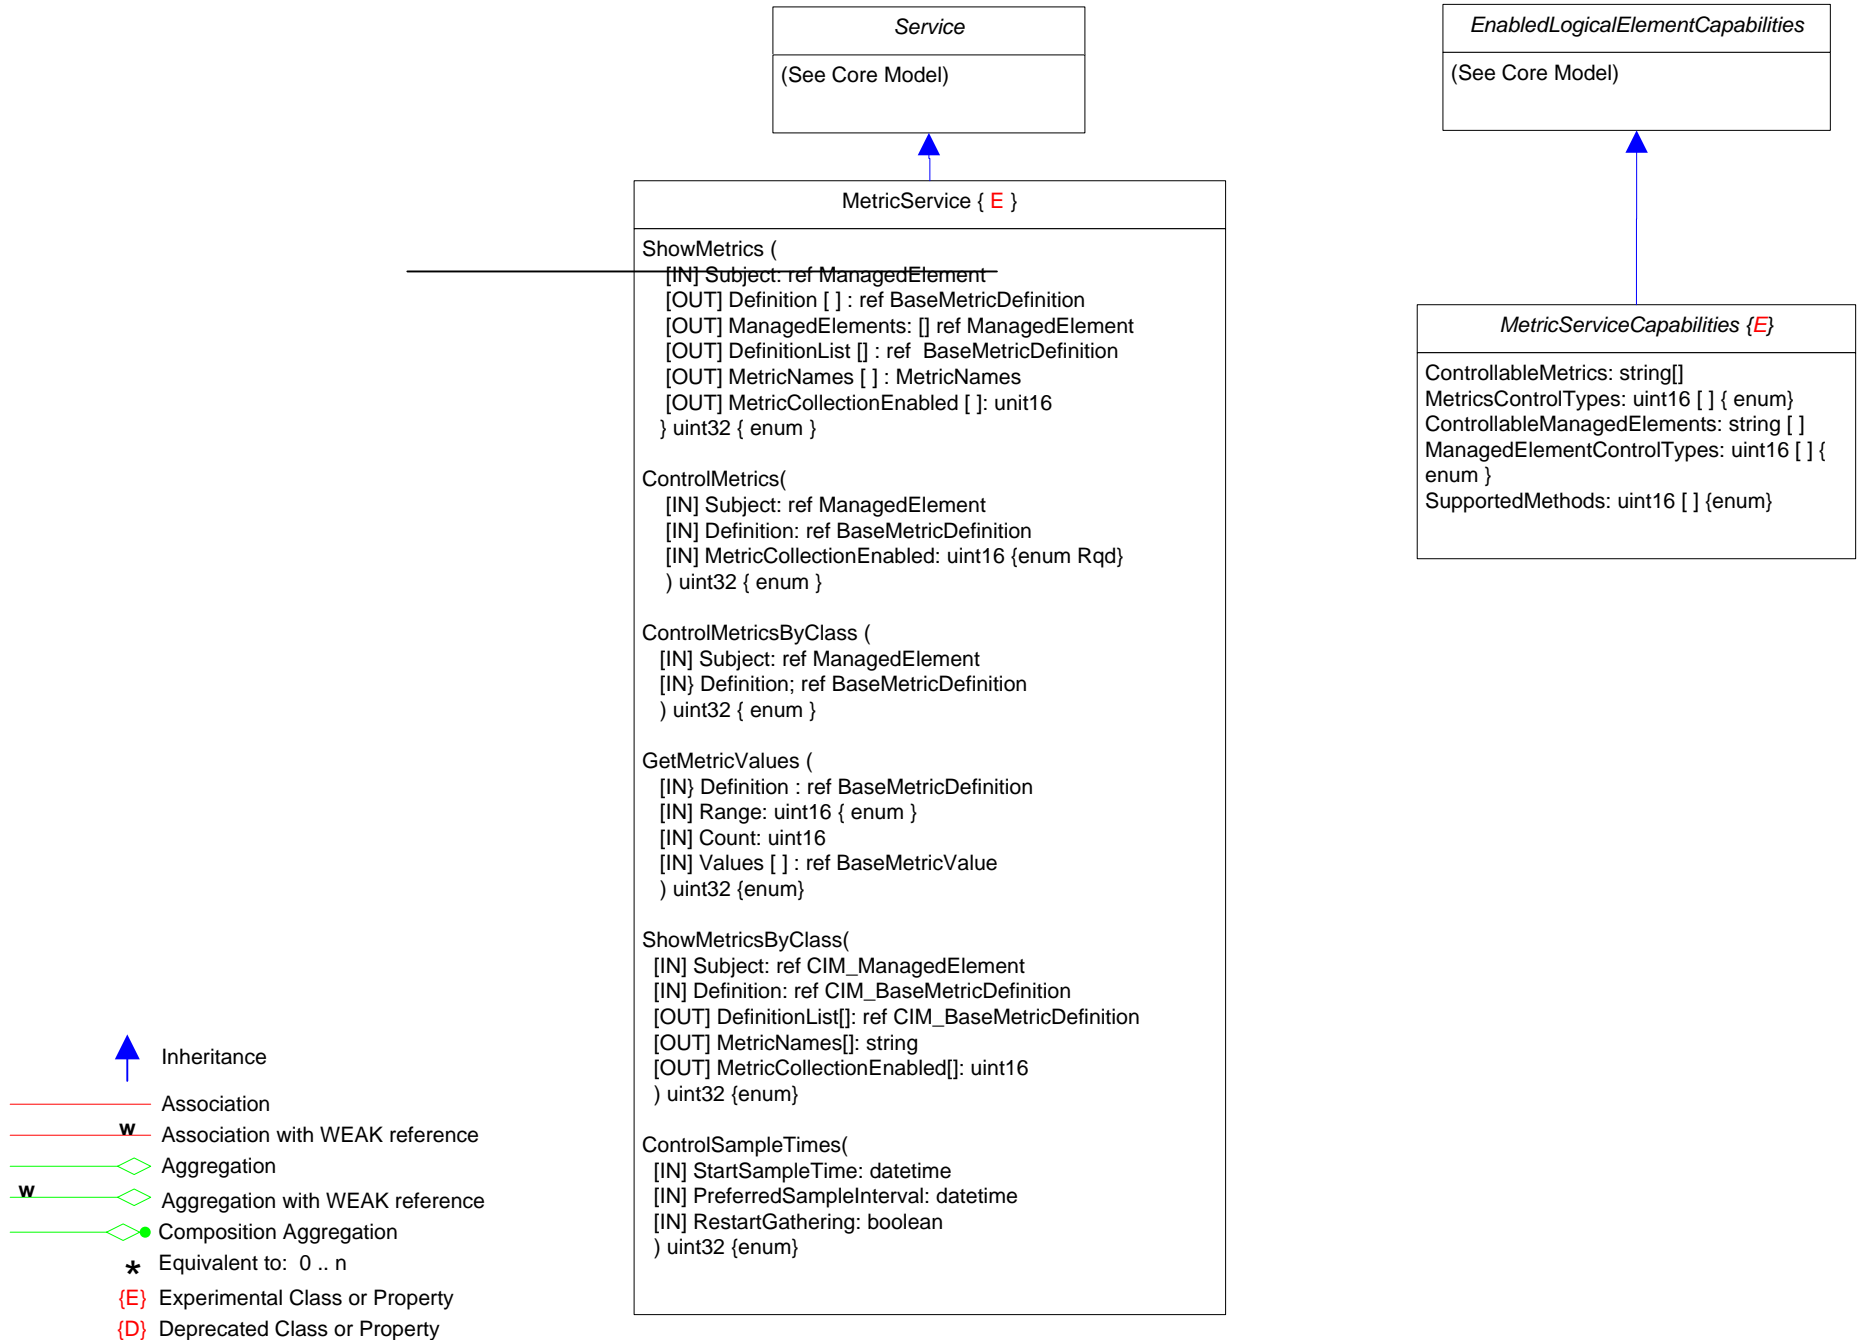

Page 1 : Metrics and UoW Classes
Page 2 : Metric Service Classes
Page 3 : Association Hierarchy

ElapsedTme holds response time if UnitOfWork has completed

Page 3 : Association Hierarchy