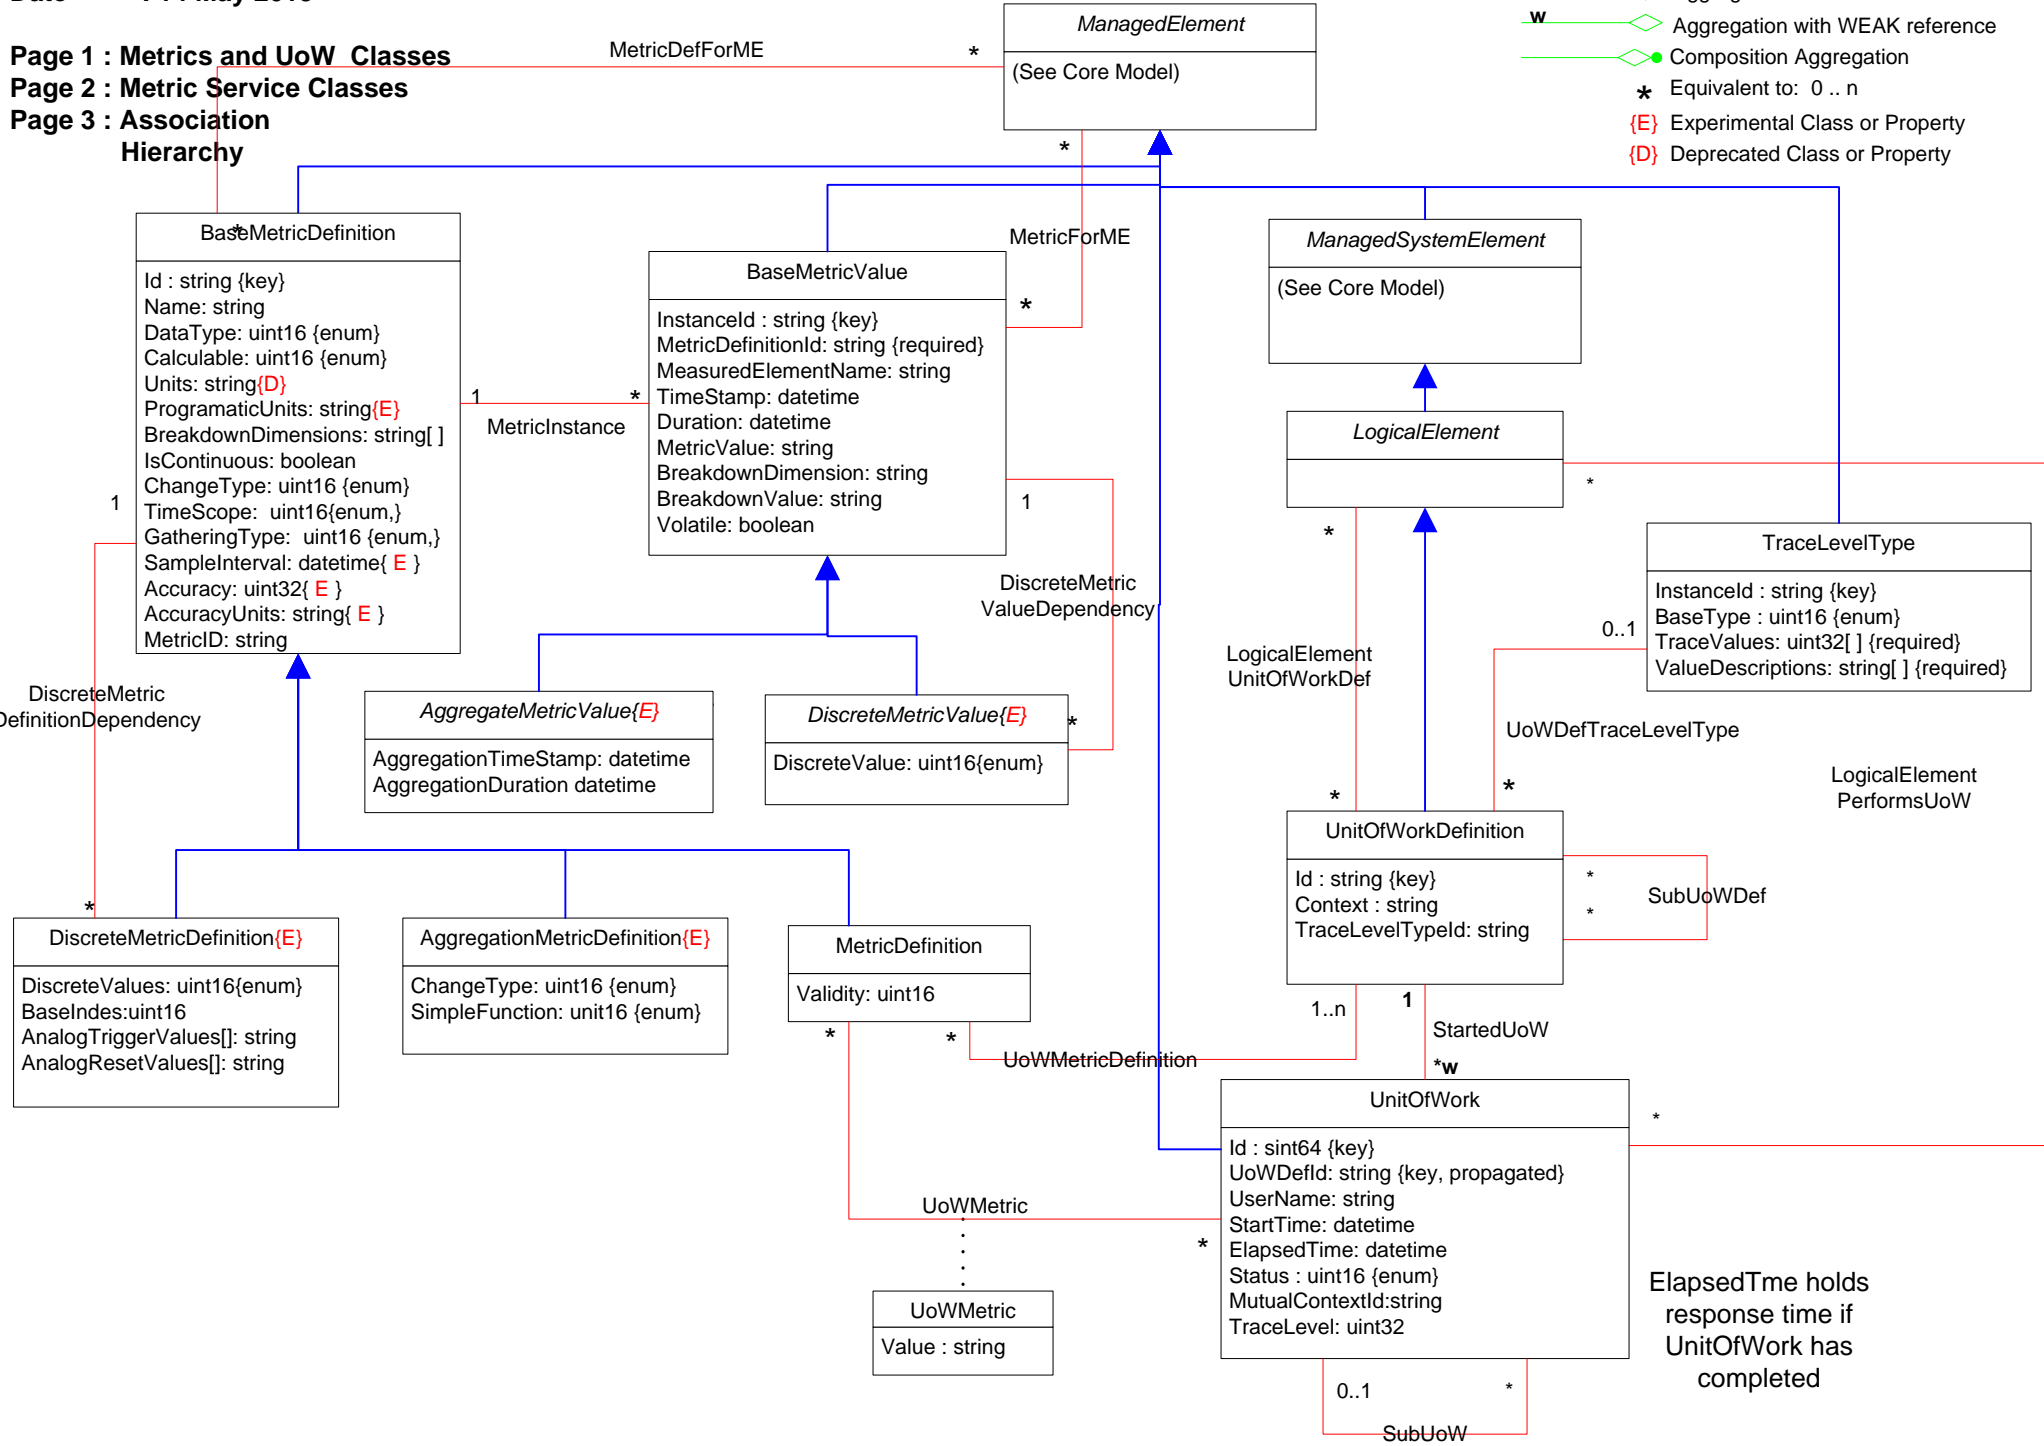

Page 1 : Metrics and UoW Classes
Page 2 : Metric Service Classes
Page 3 : Association Hierarchy

ElapsedTme holds response time if UnitOfWork has completed

Page 3 : Association Hierarchy