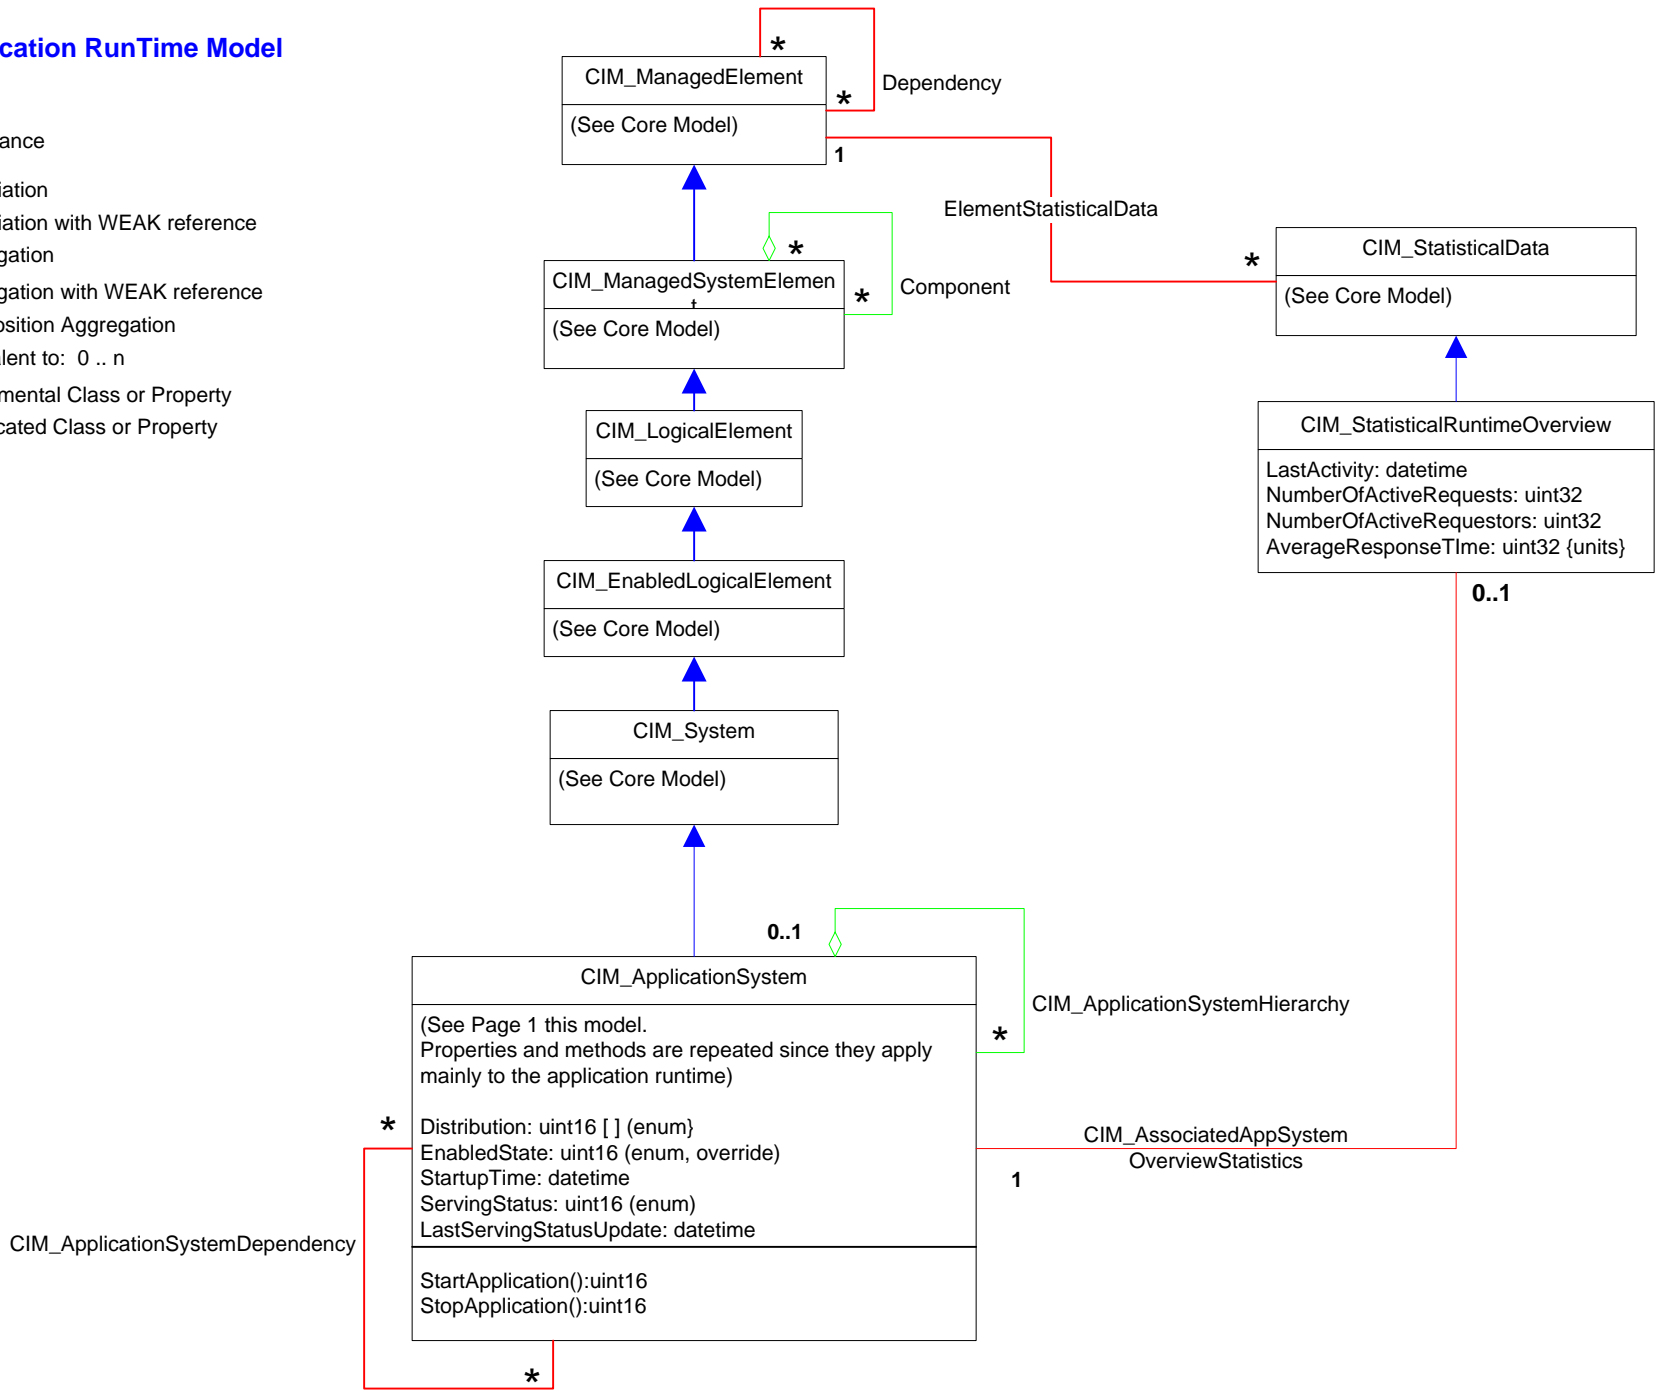

-  Inheritance
-  Association
-  Association with WEAK reference
-  Aggregation
-  Aggregation with WEAK reference
-  Composition Aggregation
-  Equivalent to: 0..n
-  {E} Experimental Class or Property
-  {D} Deprecated Class or Property

-  Inheritance
-  Association
-  Association with WEAK reference
-  Aggregation
-  Aggregation with WEAK reference
-  Composition Aggregation
-  Equivalent to: 0..n
-  Experimental Class or Property
-  Deprecated Class or Property

Page 6 : Application RunTime Model

-  Inheritance
-  Association
-  Association with WEAK reference
-  Aggregation
-  Aggregation with WEAK reference
-  Composition Aggregation
-  Equivalent to: 0 .. n
-  Experimental Class or Property
-  Deprecated Class or Property

# Page 8 : Aggregation Hierarchy

-  Inheritance
-  Association
-  Association with WEAK reference
-  Aggregation
-  Aggregation with WEAK reference
-  Composition Aggregation
-  Equivalent to: 0..n
-  Experimental Class or Property
-  Deprecated Class or Property