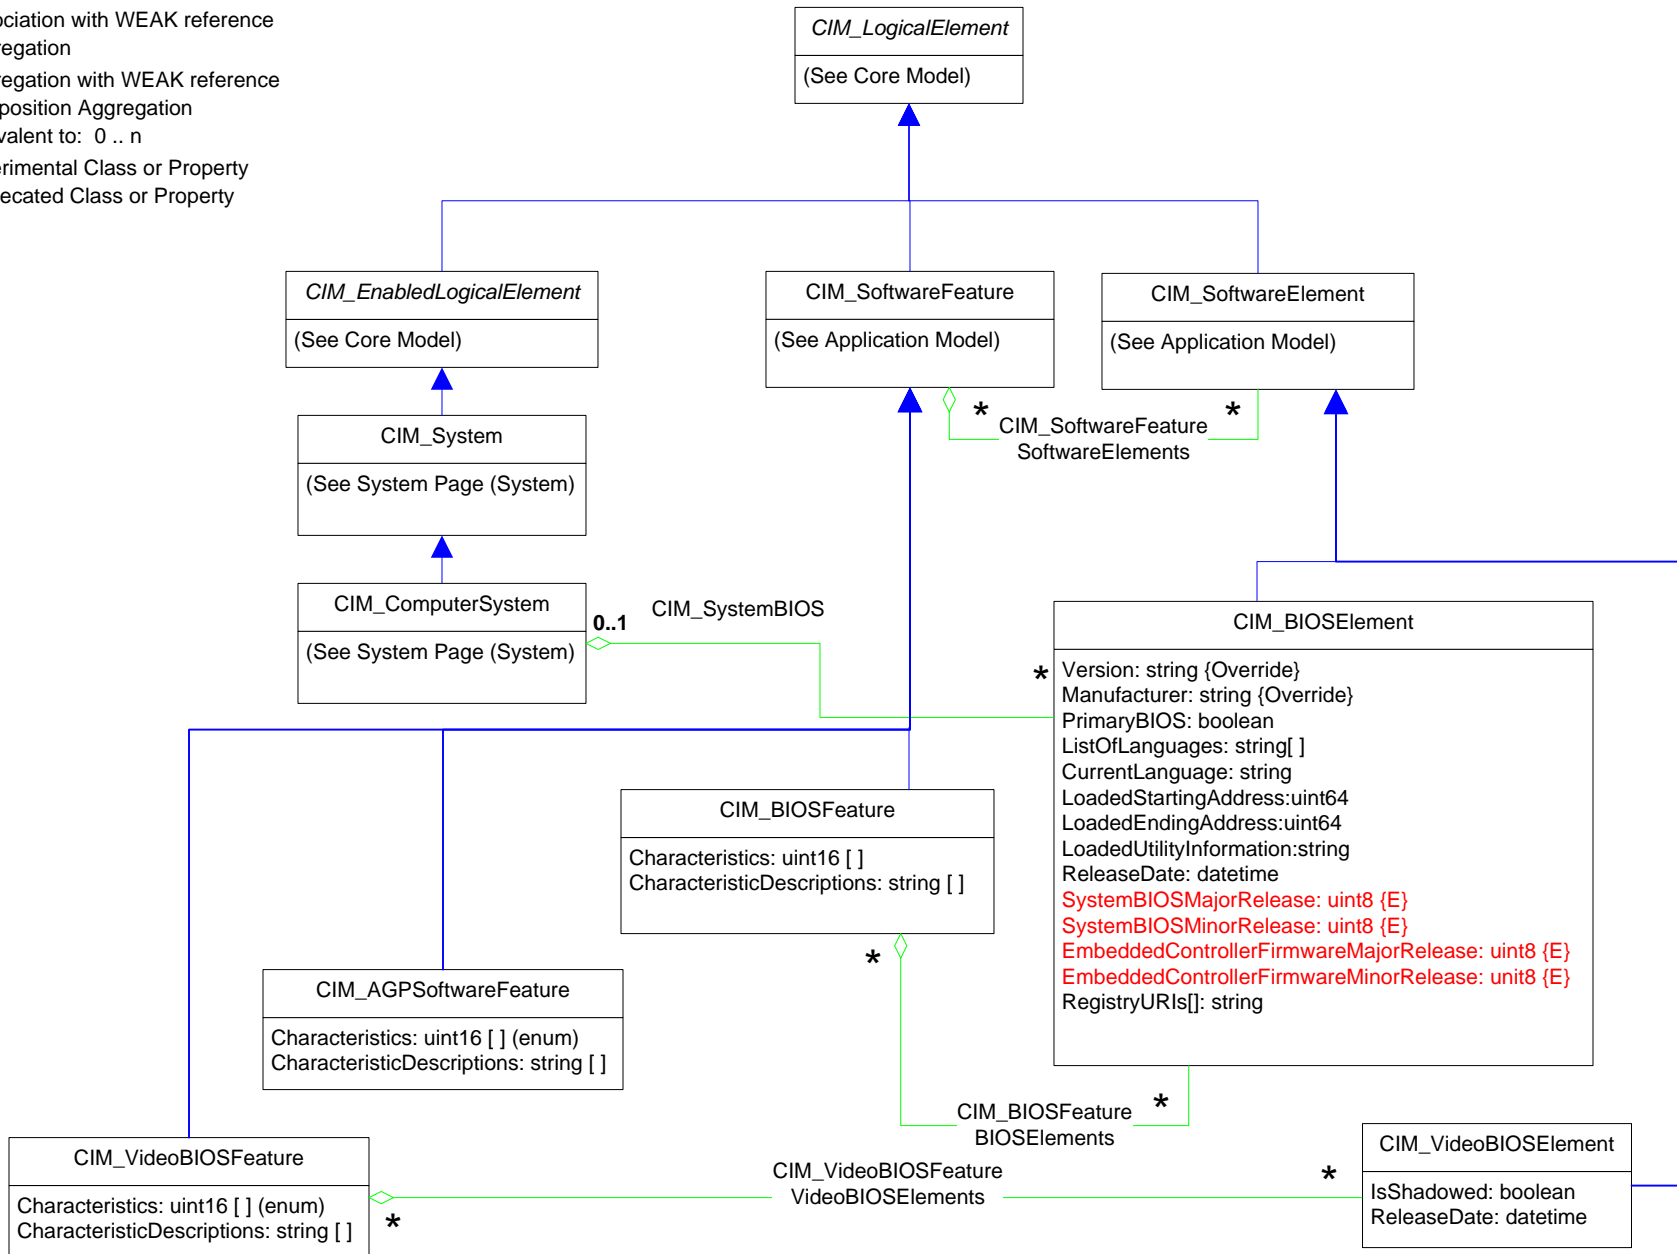

-  Inheritance
-  Association
-  Association with WEAK reference
-  Aggregation
-  Aggregation with WEAK reference
-  Composition Aggregation
-  Equivalent to: 0..n
-  {E} Experimental Class or Property
-  {D} Deprecated Class or Property

-  Inheritance
-  Association
-  Association with WEAK reference
-  Aggregation
-  Aggregation with WEAK reference
-  Composition Aggregation
-  Equivalent to: 0..n
-  Experimental Class or Property
-  Deprecated Class or Property

Page 6 : Application RunTime Model

-  Inheritance
-  Association
-  Association with WEAK reference
-  Aggregation
-  Aggregation with WEAK reference
-  Composition Aggregation
-  Equivalent to: 0 .. n
-  Experimental Class or Property
-  Deprecated Class or Property

# Page 8 : Aggregation Hierarchy

-  Inheritance
-  Association
-  Association with WEAK reference
-  Aggregation
-  Aggregation with WEAK reference
-  Composition Aggregation
-  Equivalent to: 0..n
-  Experimental Class or Property
-  Deprecated Class or Property