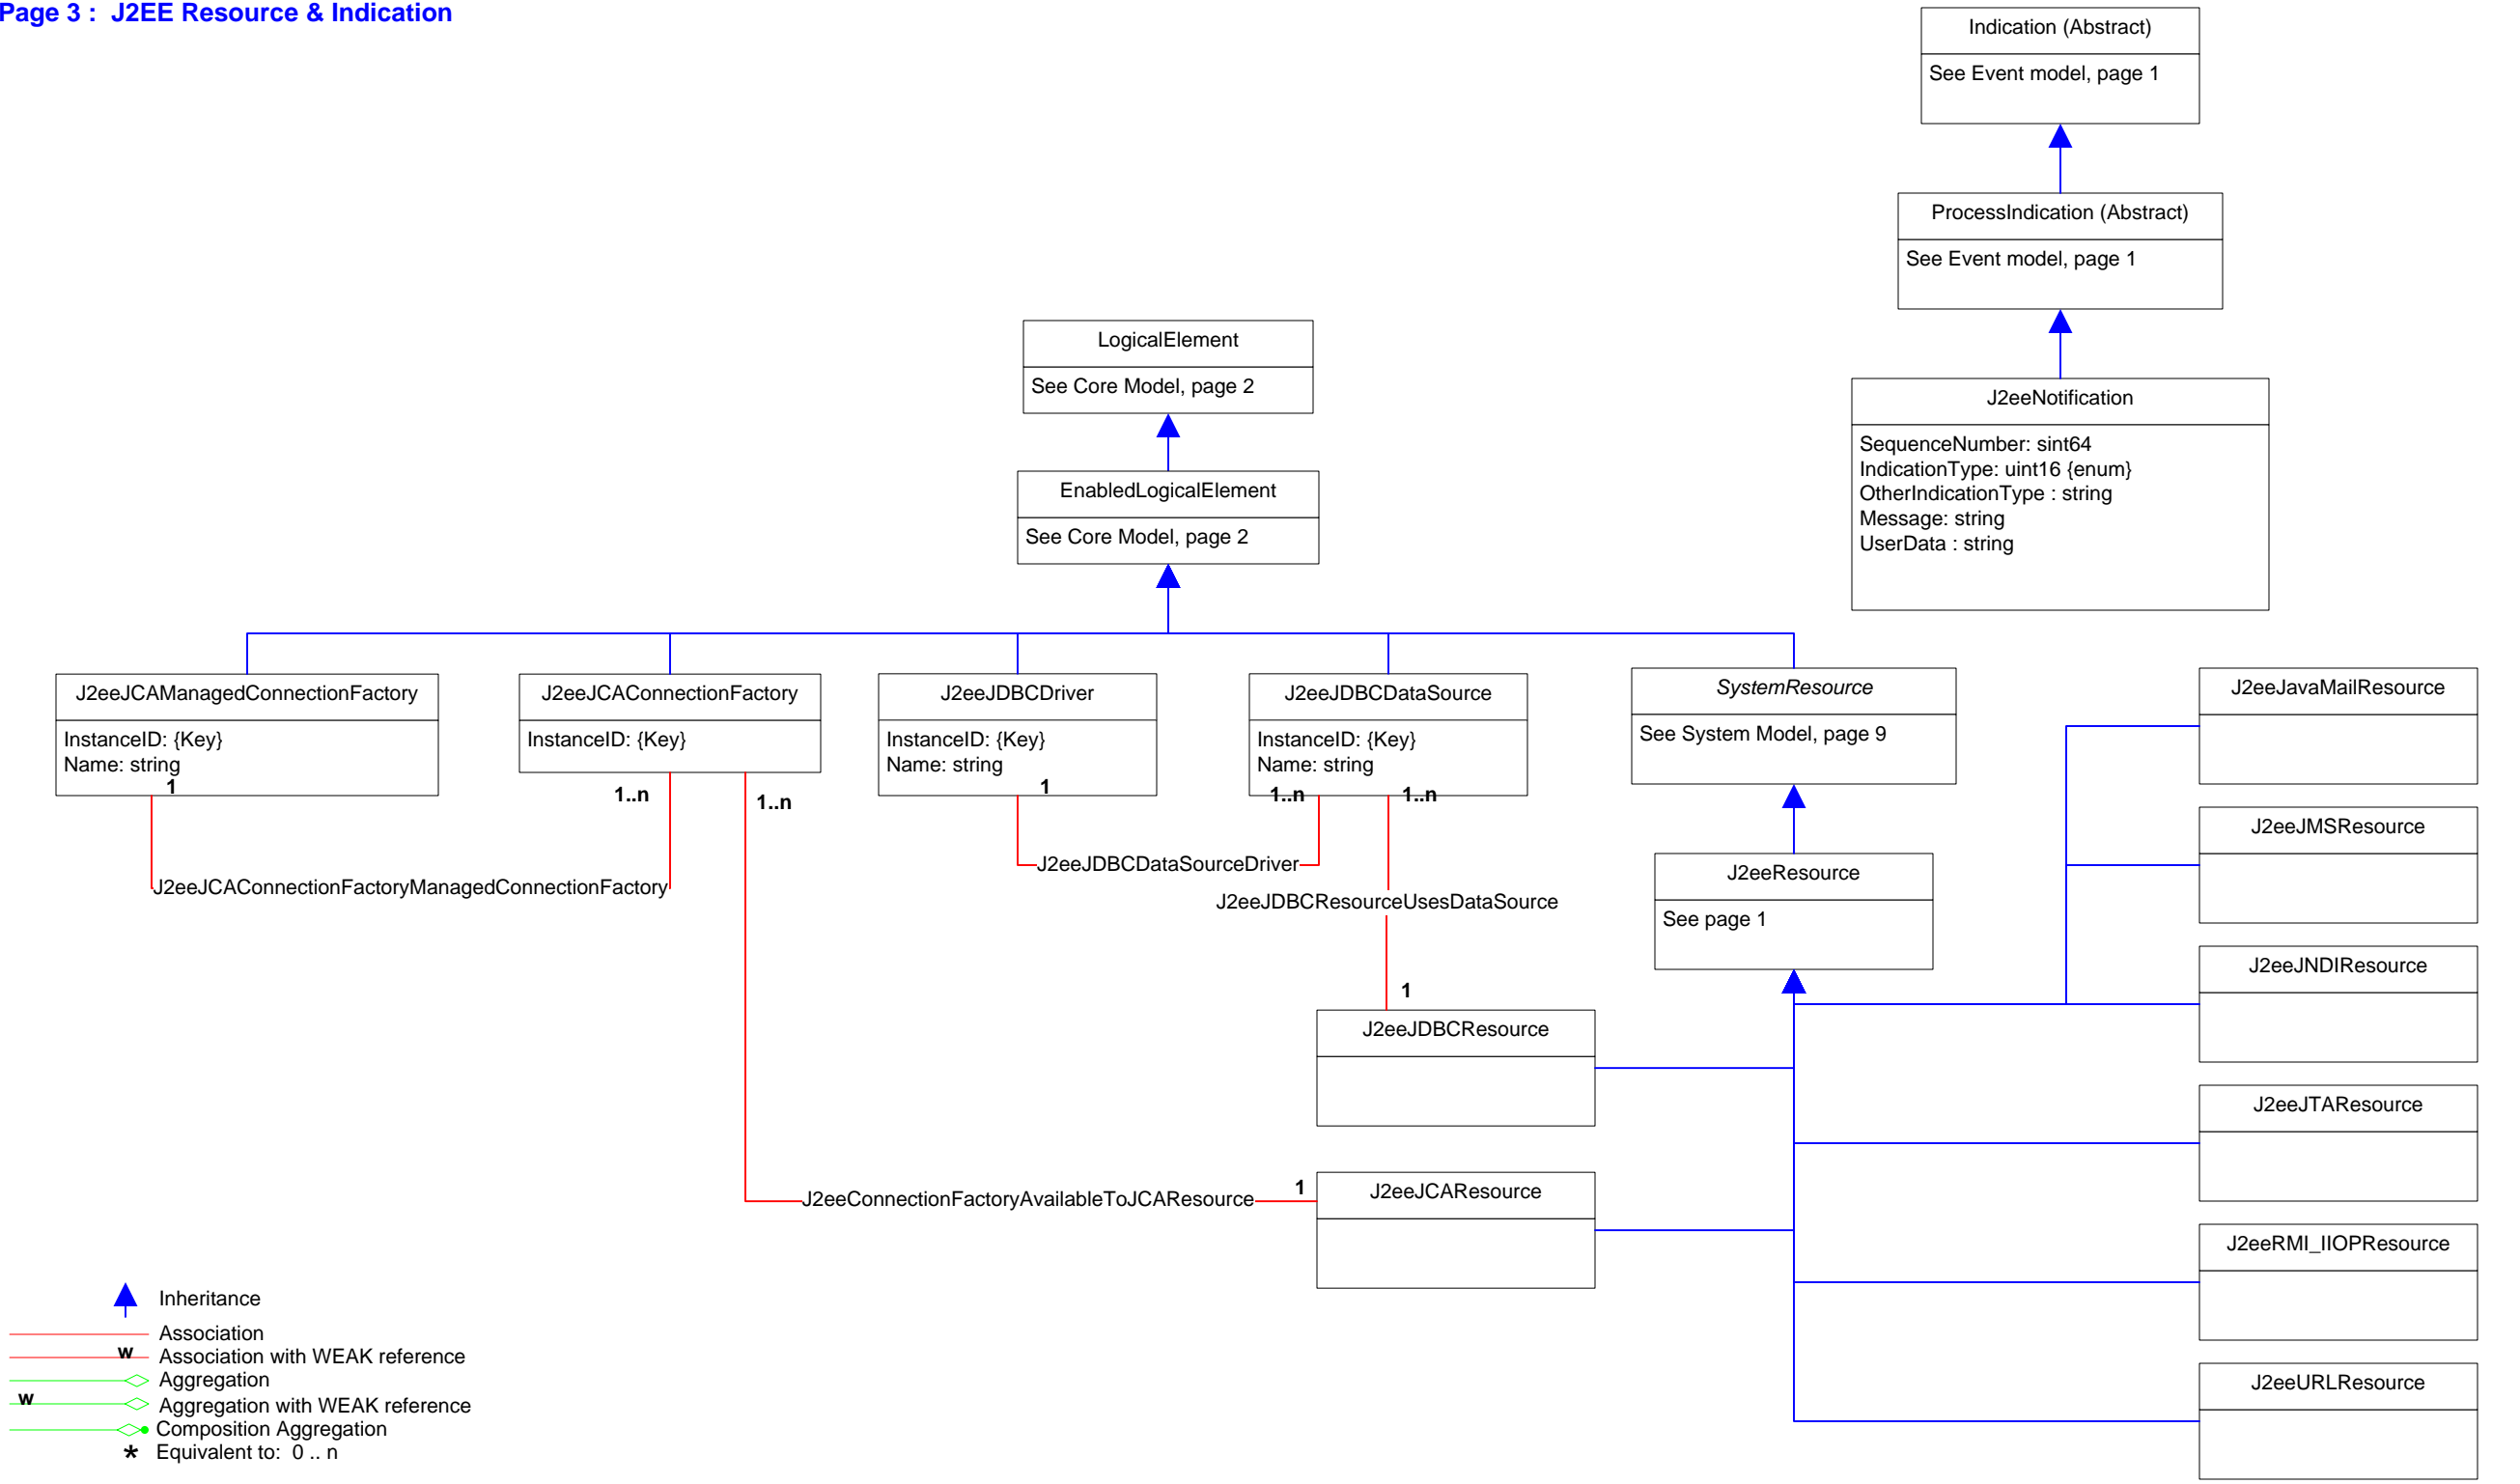

Title : App Server CIM Model 2.37.0
Filename: CIM_Application-J2eeAppserver.vsd
Author : DMTF Application WG
Date : 14 May 2013

Page 1 : J2EE Server
Page 2 : J2EE Modules & Beans
Page 3 : J2EE Resource & Indication
Page 4 : J2EE Statistics (1)
Page 5 : J2EE Statistics (2)
Page 6 : Association Hierarchy
Page 7 : Aggregation Hierarchy

- Inheritance
- Association
- Association with WEAK reference
- Aggregation
- Aggregation with WEAK reference
- Composition Aggregation
- Equivalent to: 0 .. n

- Inheritance
- Association
- Association with WEAK reference
- Aggregation
- Aggregation with WEAK reference
- Composition Aggregation
- Equivalent to: 0..n