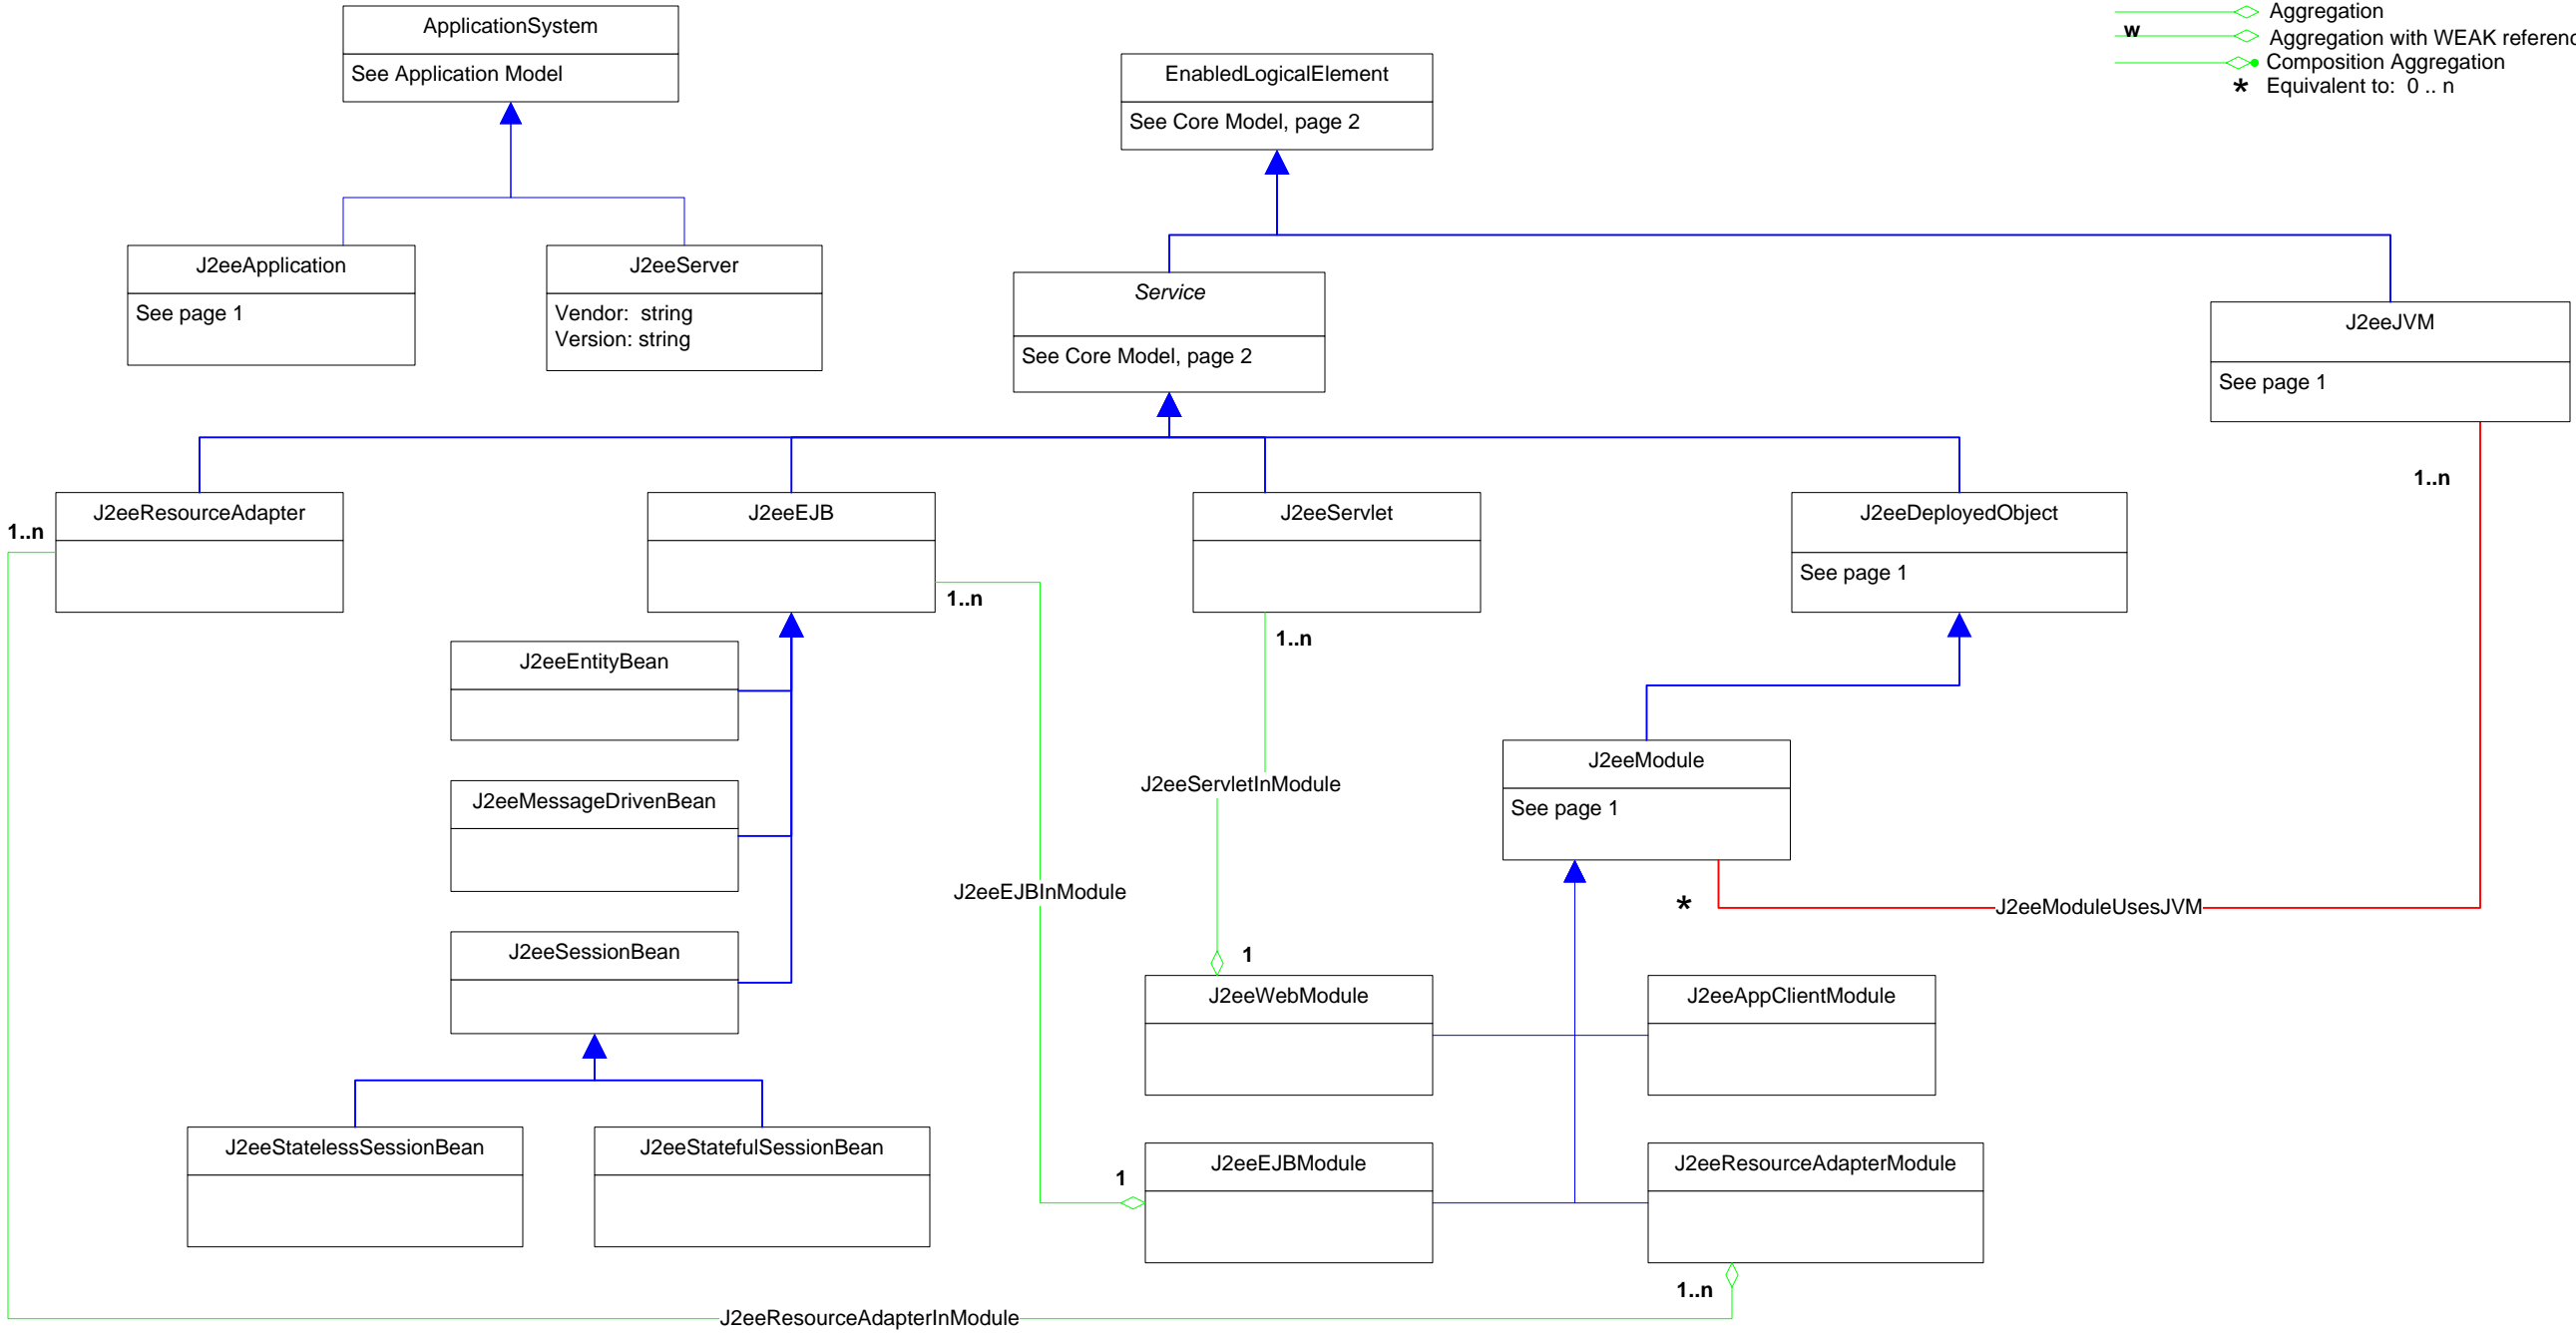

Title : App Server CIM Model 2.37.0
Filename: CIM_Application-J2eeAppserver.vsd
Author : DMTF Application WG
Date : 14 May 2013

Page 1 : J2EE Server
Page 2 : J2EE Modules & Beans
Page 3 : J2EE Resource & Indication
Page 4 : J2EE Statistics (1)
Page 5 : J2EE Statistics (2)
Page 6 : Association Hierarchy
Page 7 : Aggregation Hierarchy

- Inheritance
- Association
- Association with WEAK reference
- Aggregation
- Aggregation with WEAK reference
- Composition Aggregation
- Equivalent to: 0 .. n

- Inheritance
- Association
- Association with WEAK reference
- Aggregation
- Aggregation with WEAK reference
- Composition Aggregation
- Equivalent to: 0..n