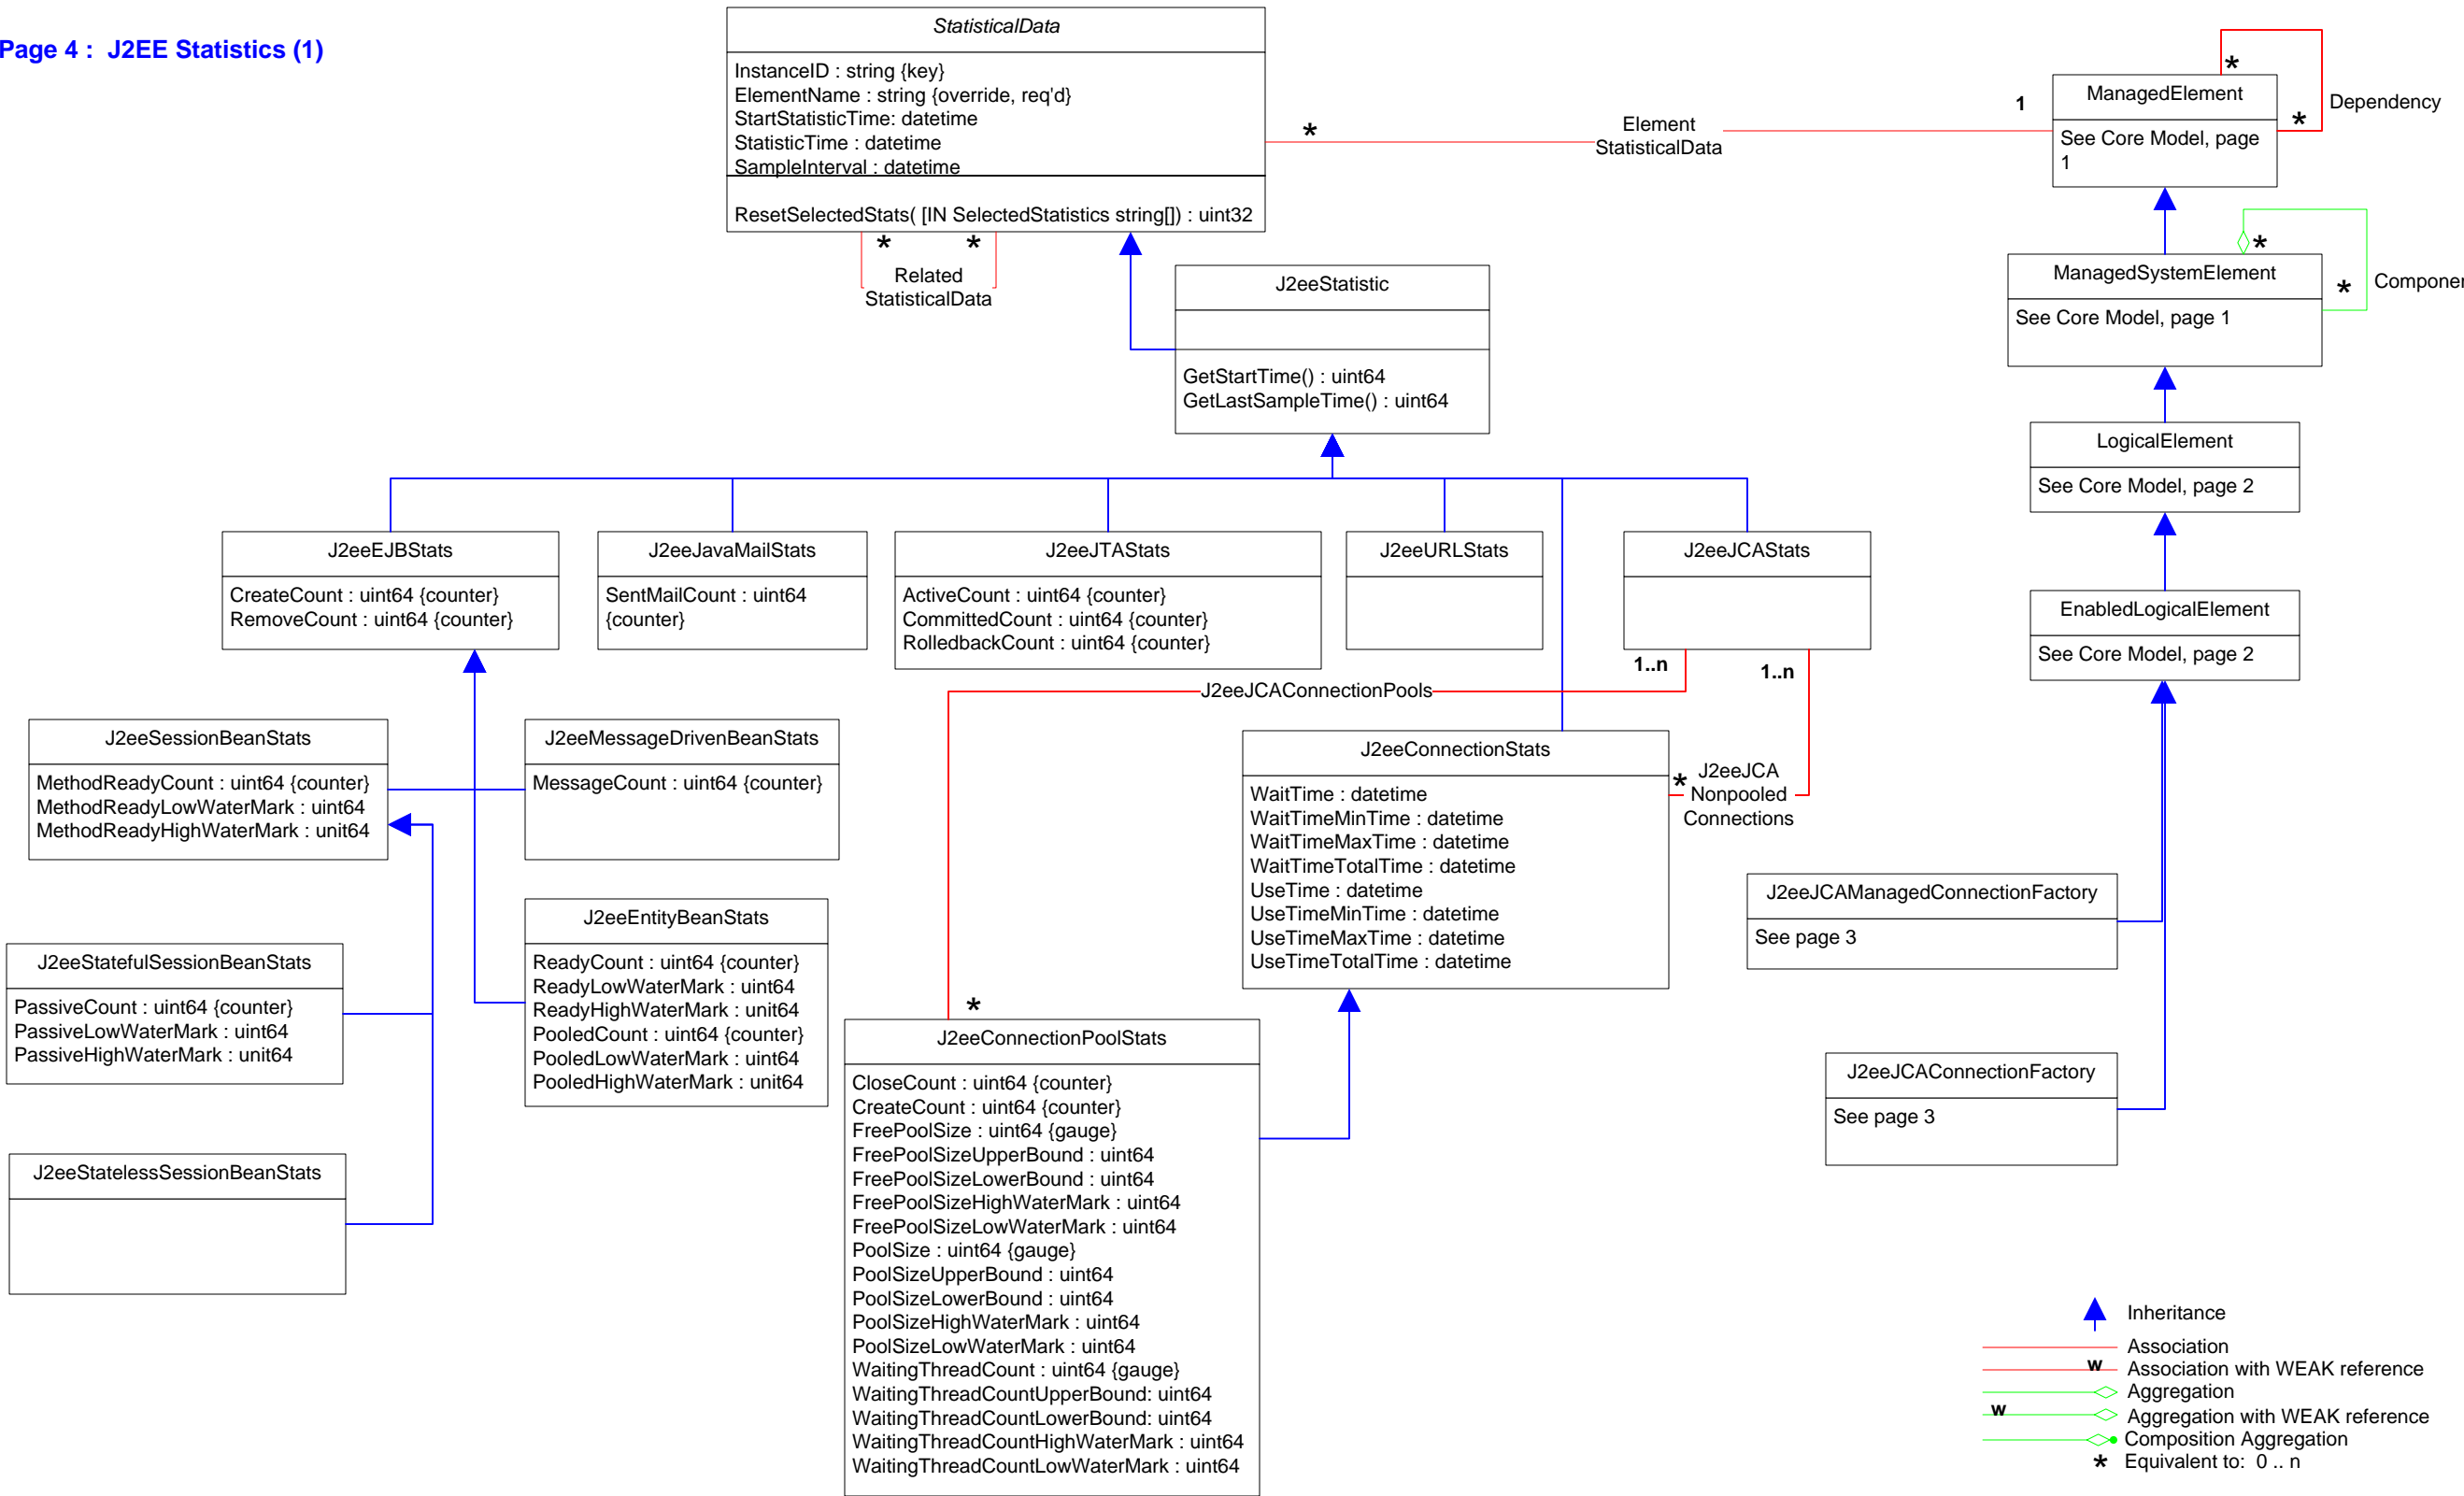

Title : App Server CIM Model 2.37.0
Filename: CIM_Application-J2eeAppserver.vsd
Author : DMTF Application WG
Date : 14 May 2013

Page 1 : J2EE Server
Page 2 : J2EE Modules & Beans
Page 3 : J2EE Resource & Indication
Page 4 : J2EE Statistics (1)
Page 5 : J2EE Statistics (2)
Page 6 : Association Hierarchy
Page 7 : Aggregation Hierarchy

- Inheritance
- Association
- Association with WEAK reference
- Aggregation
- Aggregation with WEAK reference
- Composition Aggregation
- Equivalent to: 0 .. n

- Inheritance
- Association
- Association with WEAK reference
- Aggregation
- Aggregation with WEAK reference
- Composition Aggregation
- Equivalent to: 0..n