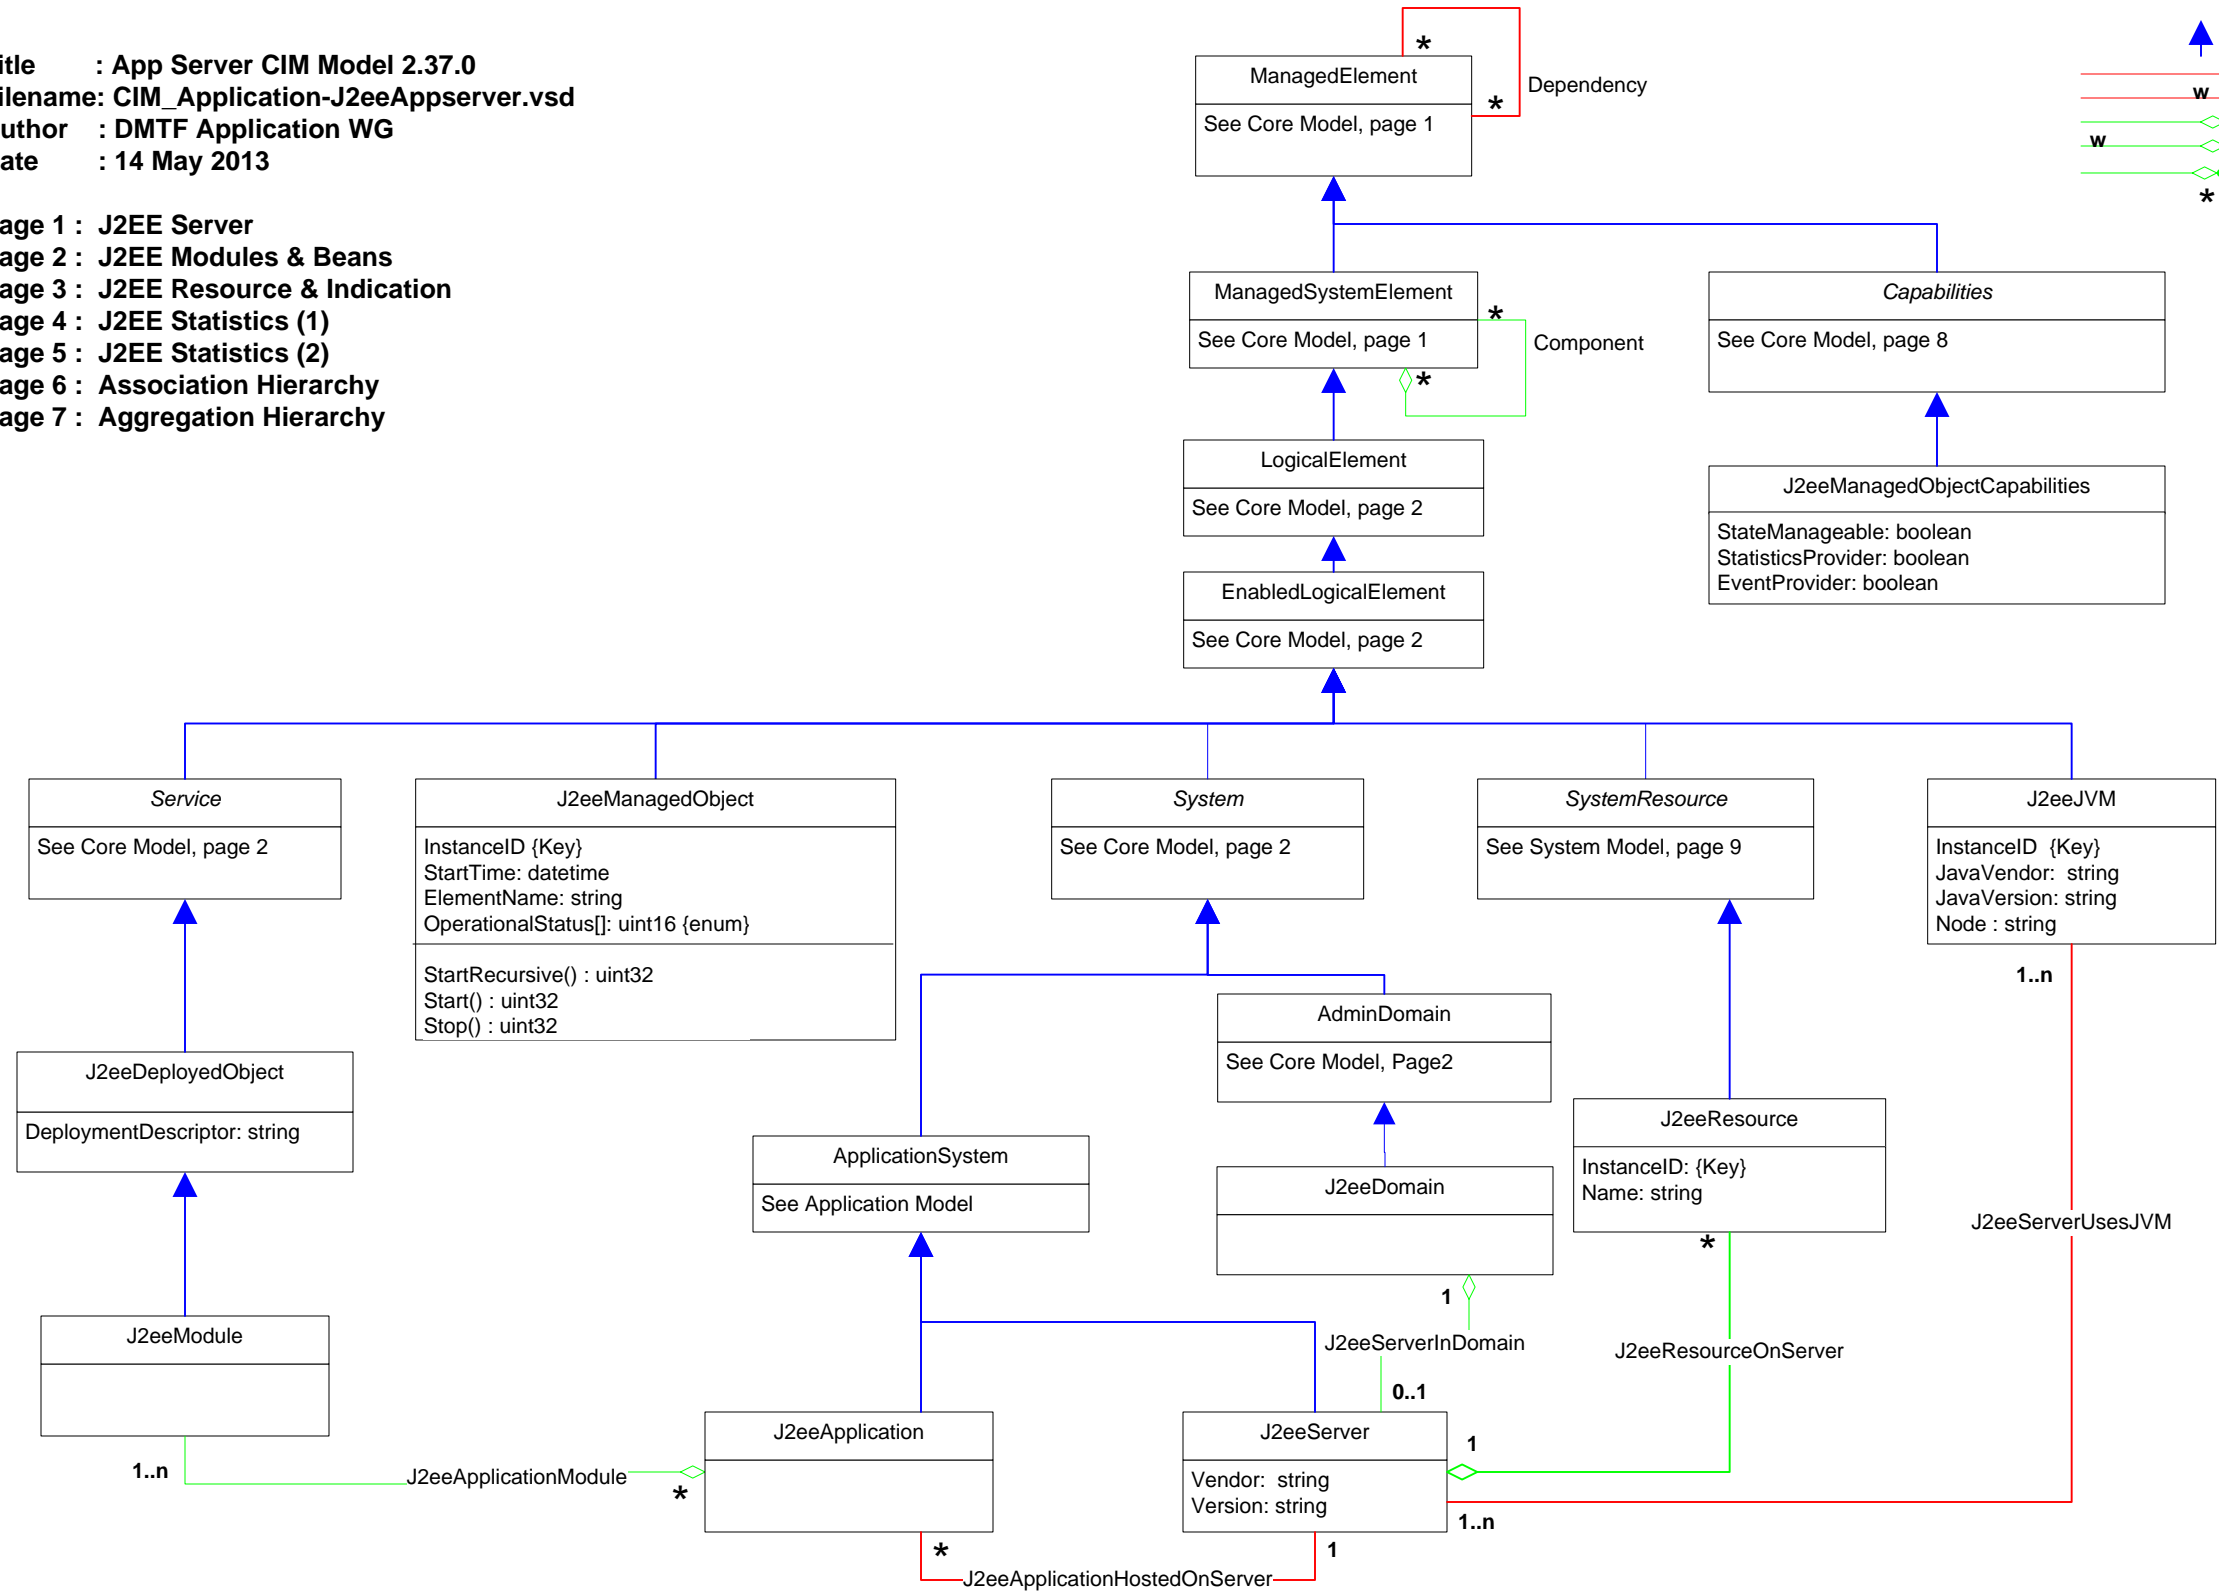

Title : App Server CIM Model 2.37.0
Filename: CIM_Application-J2eeAppserver.vsd
Author : DMTF Application WG
Date : 14 May 2013

Page 1 : J2EE Server
Page 2 : J2EE Modules & Beans
Page 3 : J2EE Resource & Indication
Page 4 : J2EE Statistics (1)
Page 5 : J2EE Statistics (2)
Page 6 : Association Hierarchy
Page 7 : Aggregation Hierarchy

- Inheritance
- Association
- Association with WEAK reference
- Aggregation
- Aggregation with WEAK reference
- Composition Aggregation
- Equivalent to: 0 .. n

- Inheritance
- Association
- Association with WEAK reference
- Aggregation
- Aggregation with WEAK reference
- Composition Aggregation
- Equivalent to: 0..n