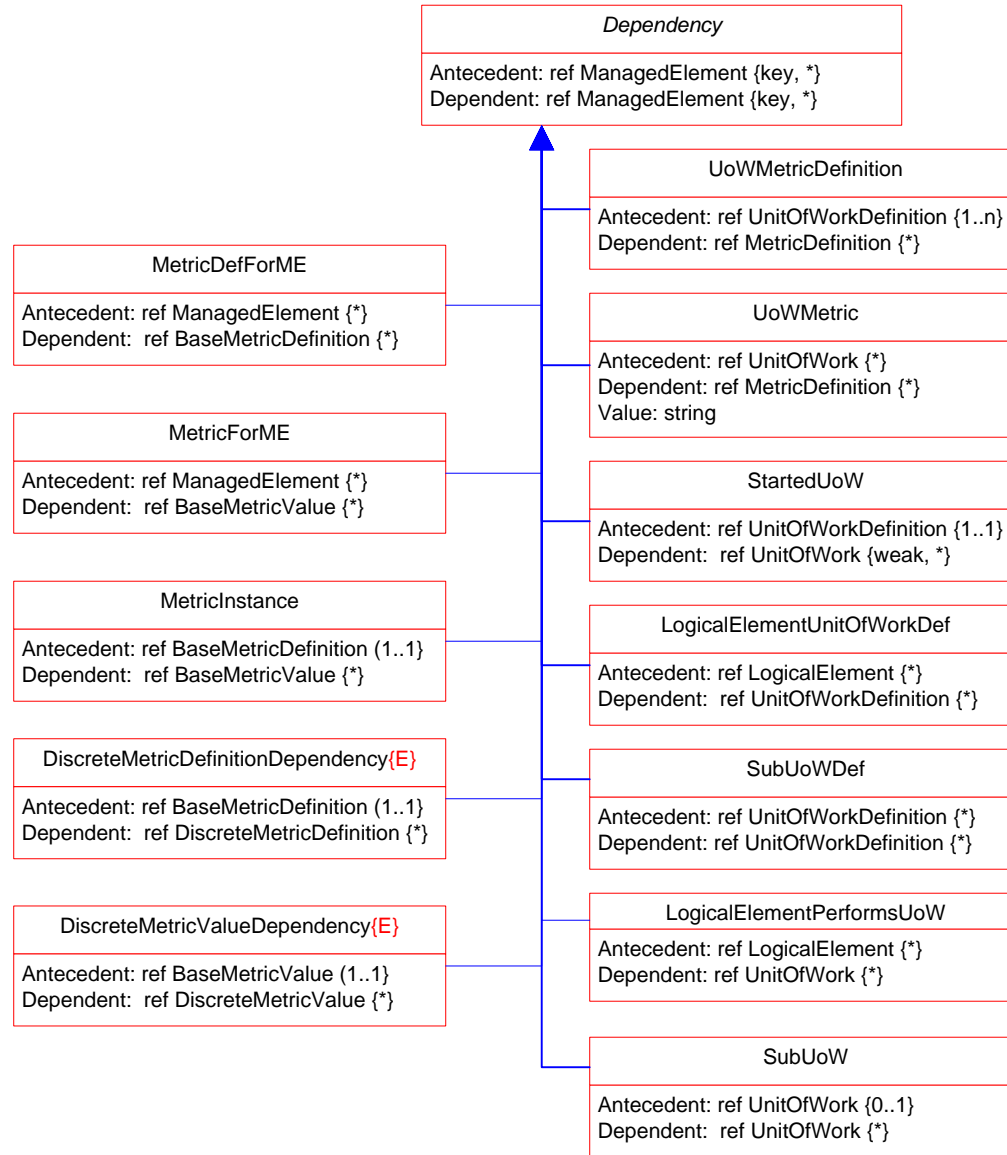

ElapsedTme holds response time if UnitOfWork has completed

Page 3 : Association Hierarchy

- Inheritance
- Association
- Association with WEAK reference
- Aggregation
- Aggregation with WEAK reference
- Composition Aggregation
- Equivalent to: 0 .. n
- Experimental Class or Property
- Deprecated Class or Property