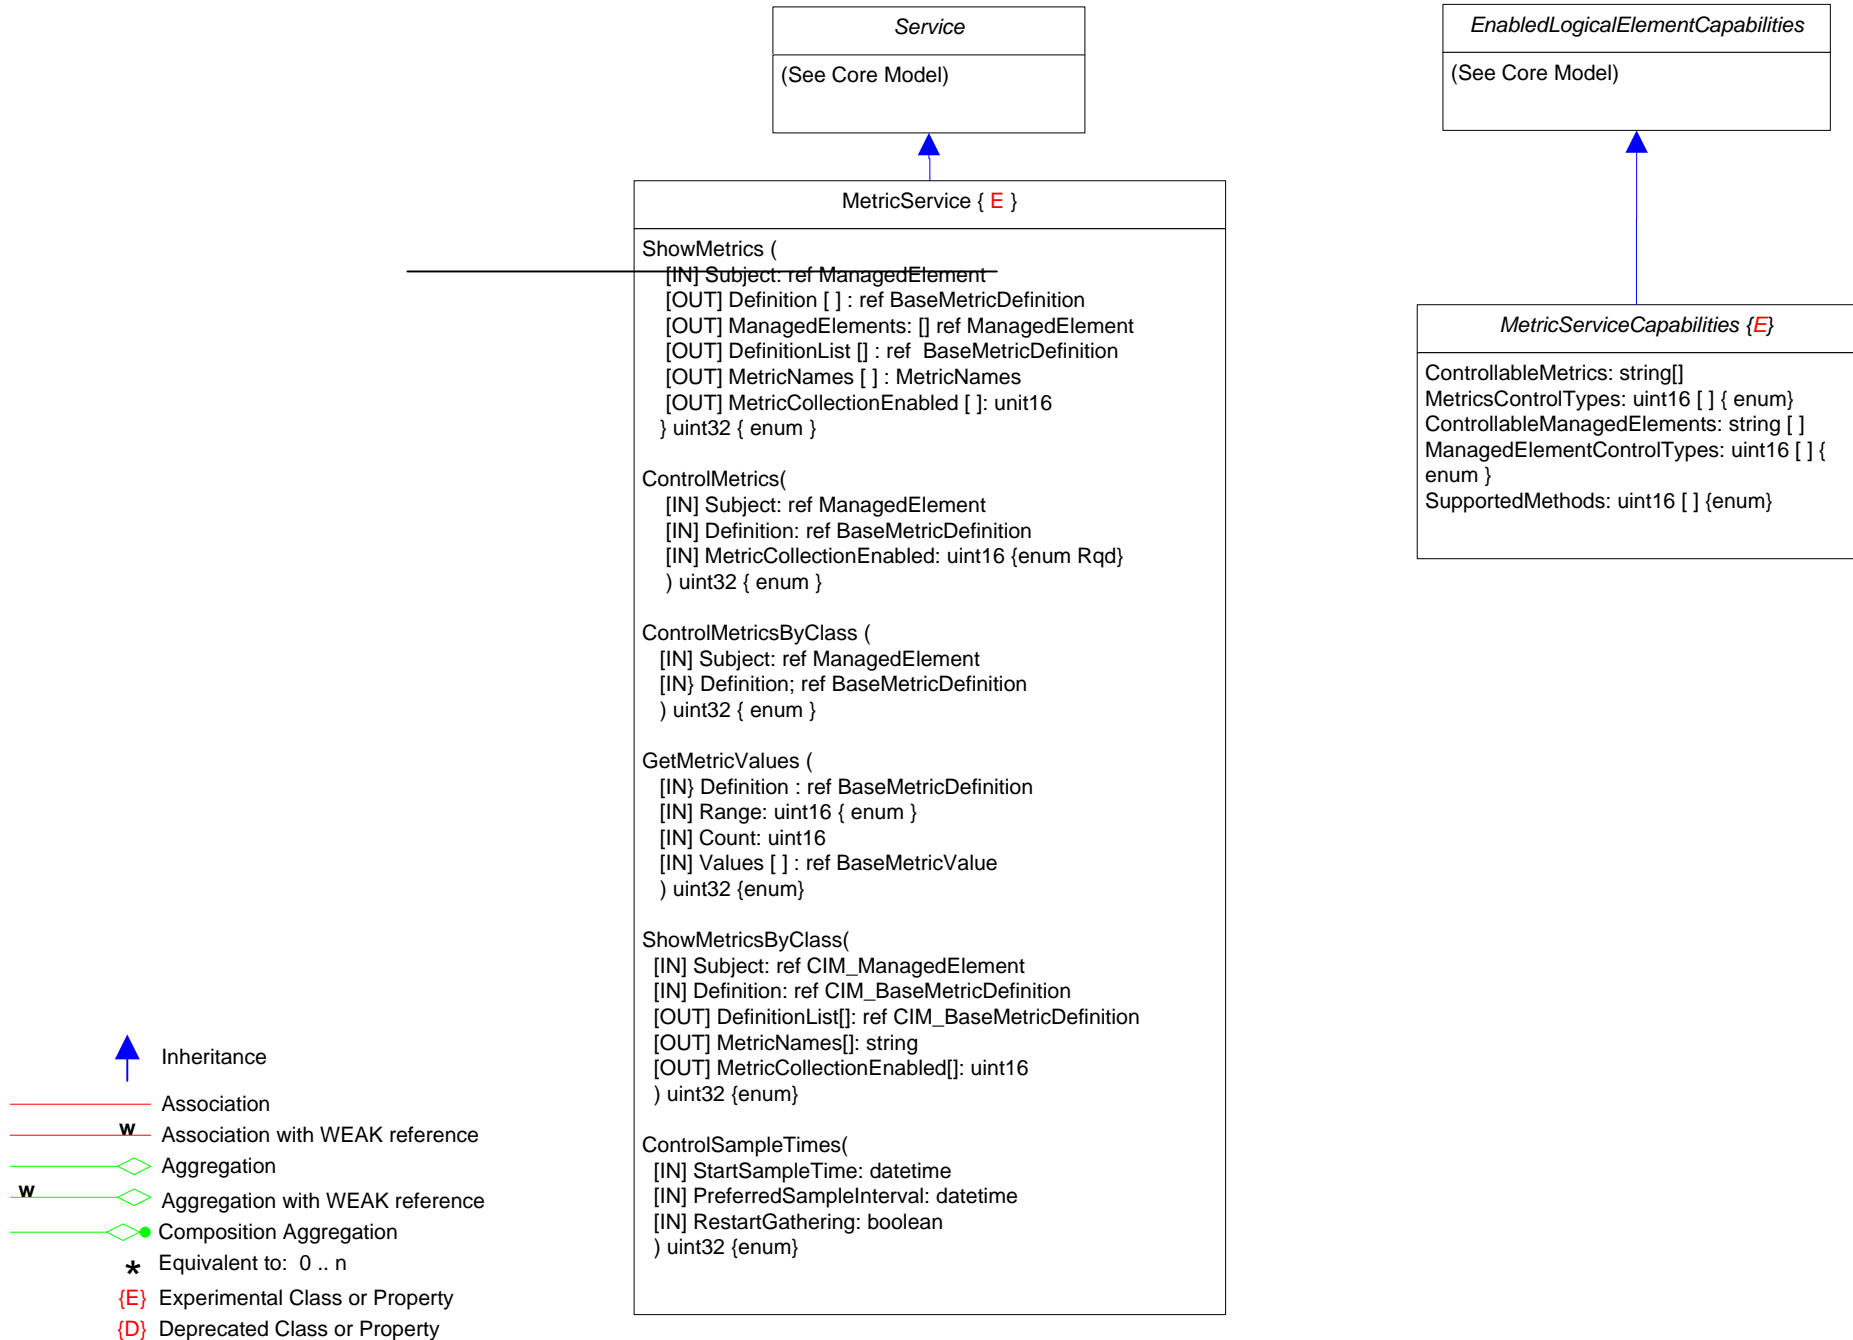

ElapsedTme holds response time if UnitOfWork has completed

Page 3 : Association Hierarchy

- Inheritance
- Association
- Association with WEAK reference
- Aggregation
- Aggregation with WEAK reference
- Composition Aggregation
- Equivalent to: 0 .. n
- Experimental Class or Property
- Deprecated Class or Property