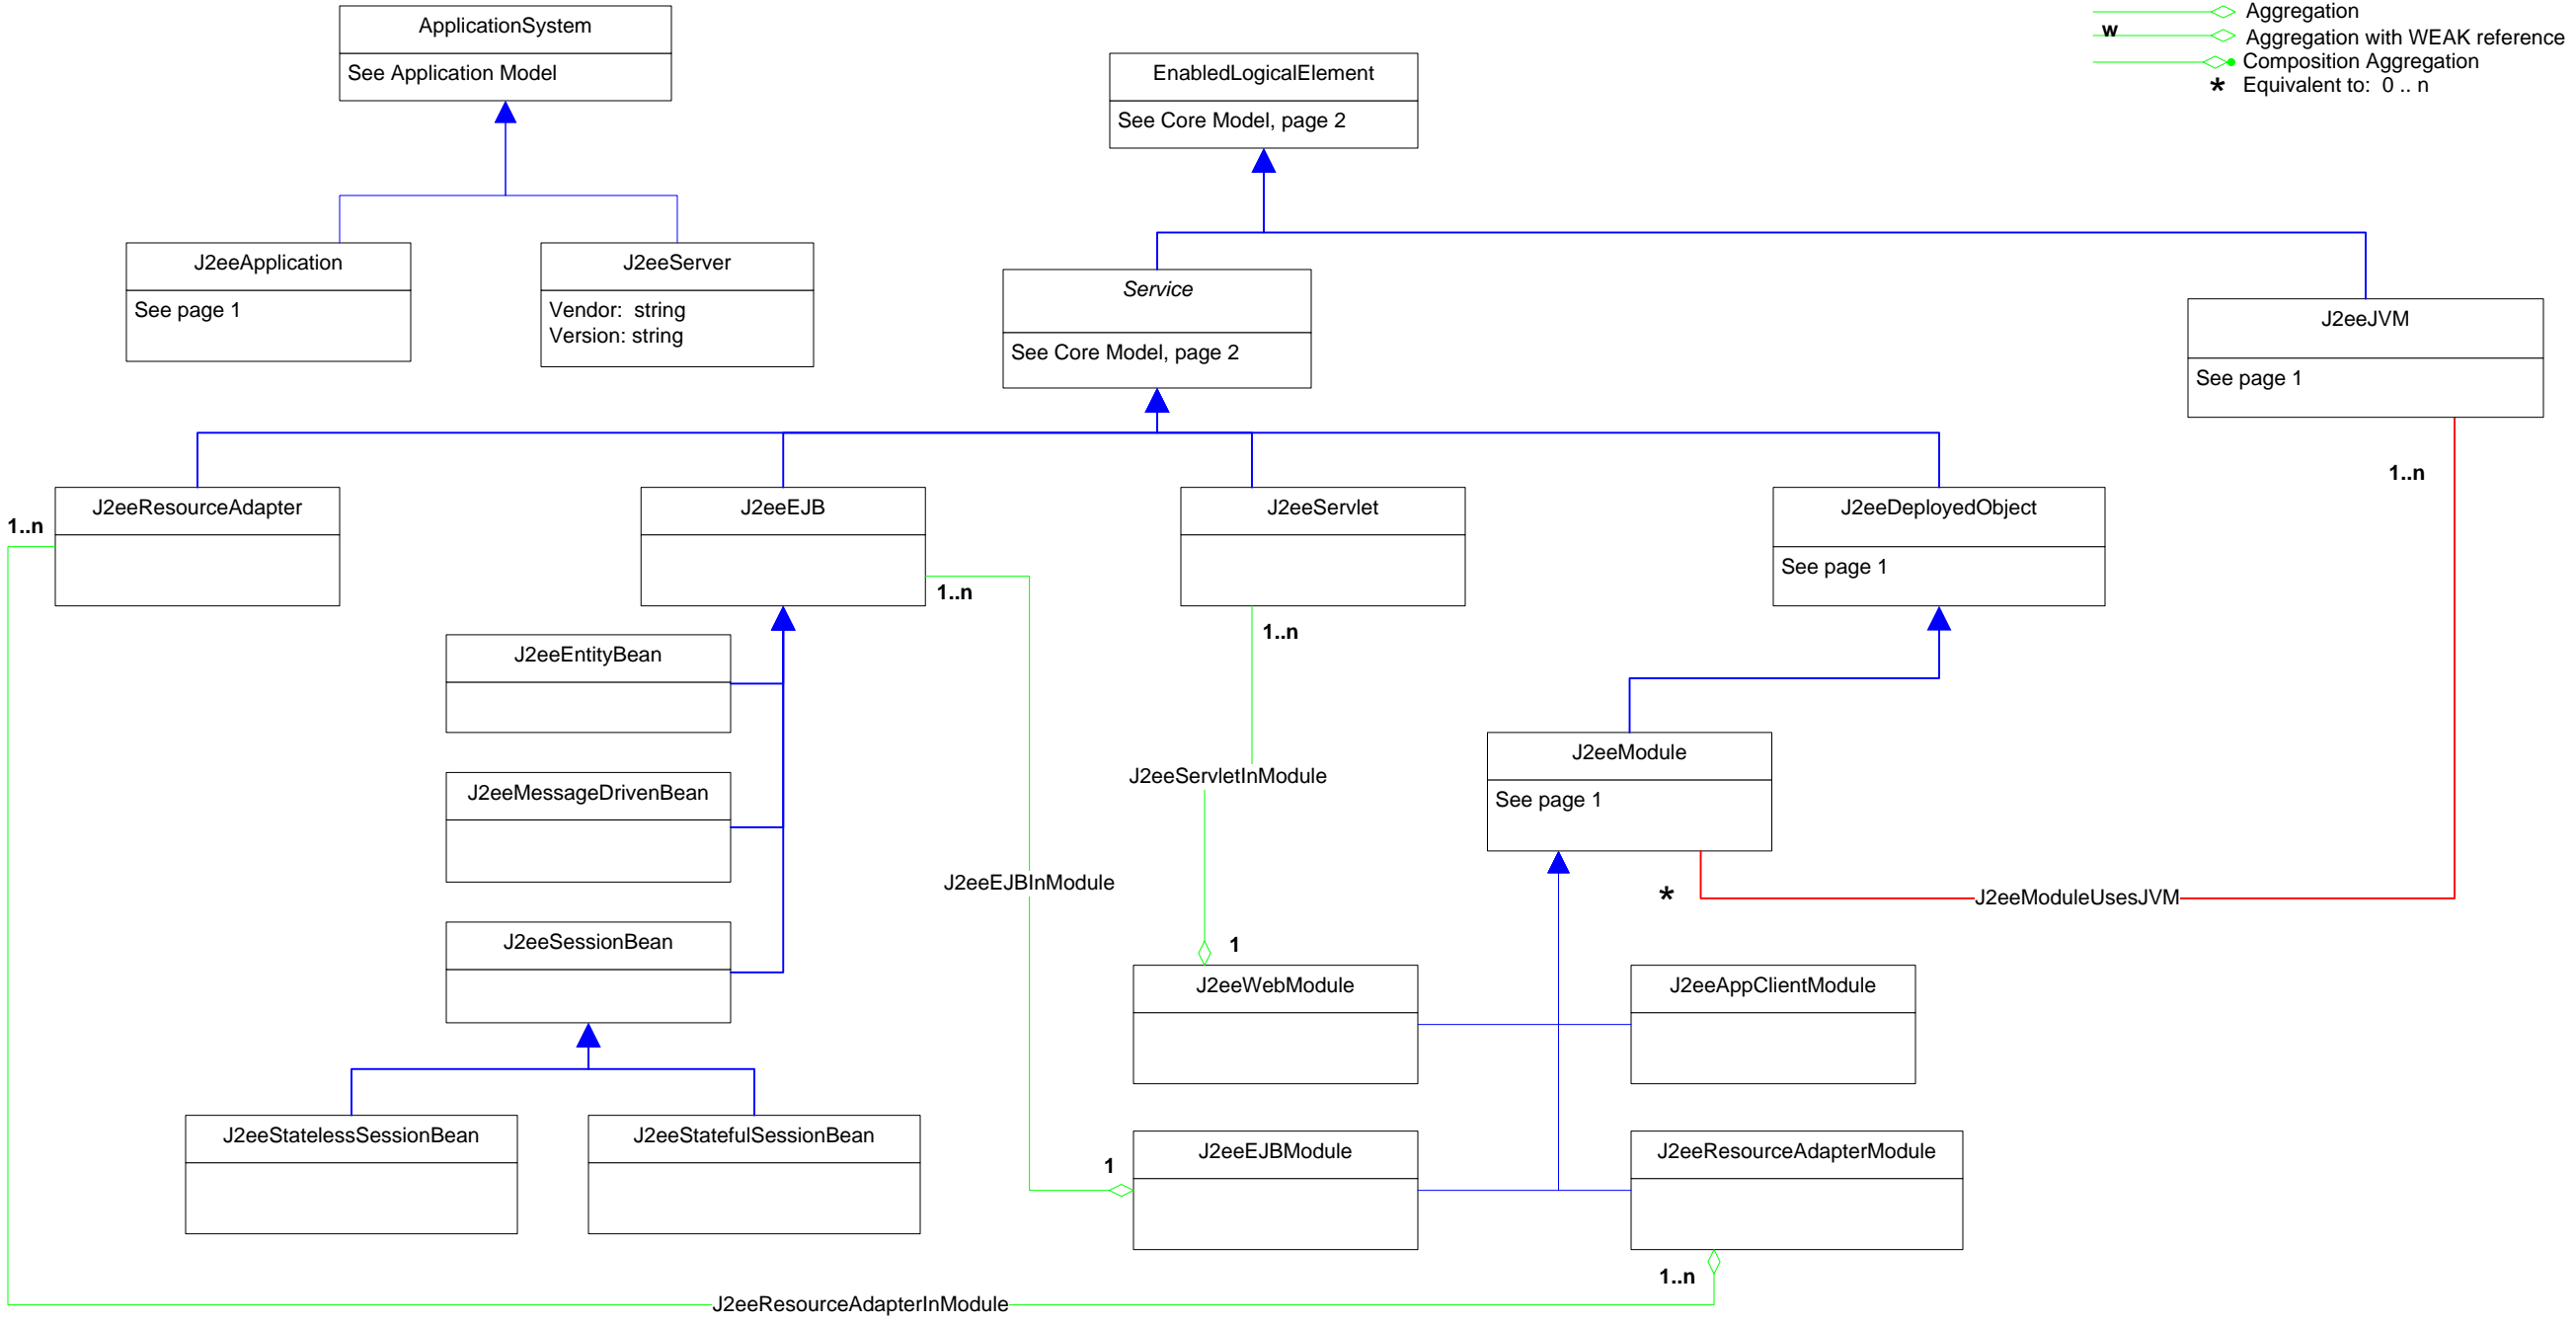

Title : App Server CIM Model 2.31.1
Filename: CIM_Application-J2eeAppserver.vsd
Author : DMTF Application WG
Date : 18 March 2012

Page 1 : J2EE Server
Page 2 : J2EE Modules & Beans
Page 3 : J2EE Resource & Indication
Page 4 : J2EE Statistics (1)
Page 5 : J2EE Statistics (2)
Page 6 : Association Hierarchy
Page 7 : Aggregation Hierarchy

-  Inheritance
-  Association
-  Association with WEAK reference
-  Aggregation
-  Aggregation with WEAK reference
-  Composition Aggregation
-  Equivalent to: 0..n

- Inheritance
- Association
- Association with WEAK reference
- Aggregation
- Aggregation with WEAK reference
- Composition Aggregation
- Equivalent to: 0 .. n