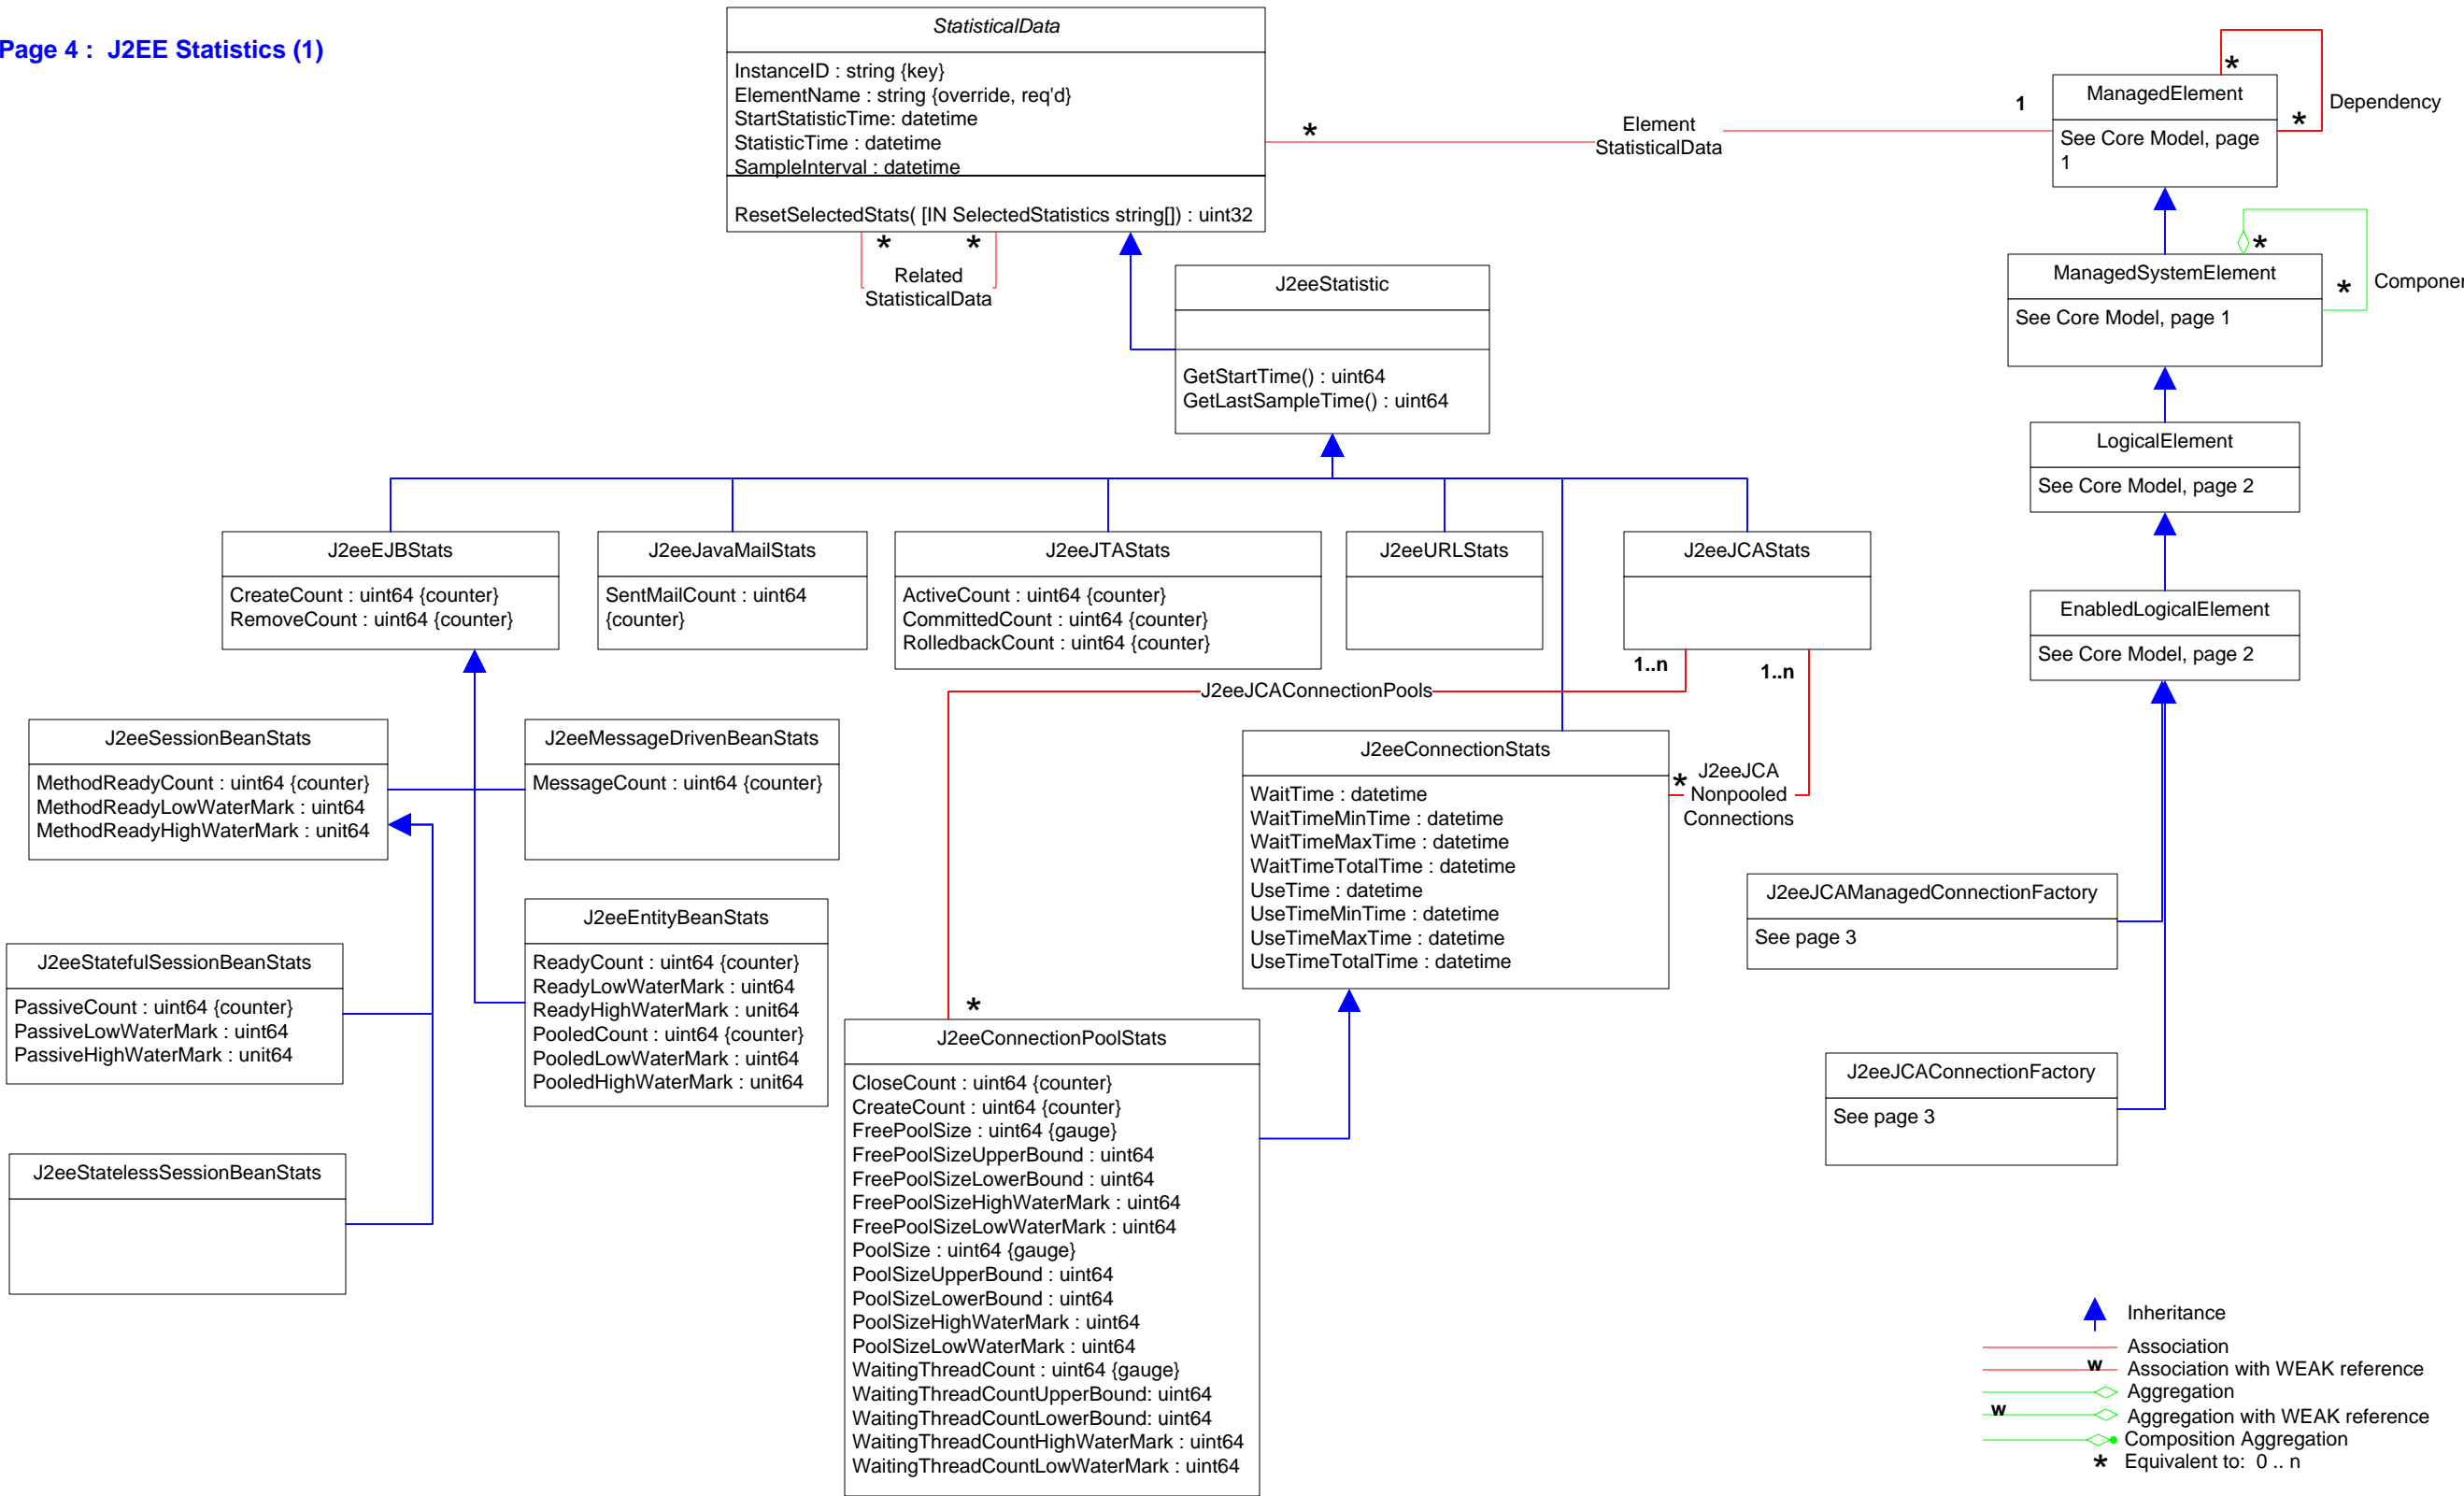

Title : App Server CIM Model 2.31.1
Filename: CIM_Application-J2eeAppserver.vsd
Author : DMTF Application WG
Date : 18 March 2012

Page 1 : J2EE Server
Page 2 : J2EE Modules & Beans
Page 3 : J2EE Resource & Indication
Page 4 : J2EE Statistics (1)
Page 5 : J2EE Statistics (2)
Page 6 : Association Hierarchy
Page 7 : Aggregation Hierarchy

-  Inheritance
-  Association
-  Association with WEAK reference
-  Aggregation
-  Aggregation with WEAK reference
-  Composition Aggregation
-  Equivalent to: 0..n

- Inheritance
- Association
- Association with WEAK reference
- Aggregation
- Aggregation with WEAK reference
- Composition Aggregation
- Equivalent to: 0 .. n