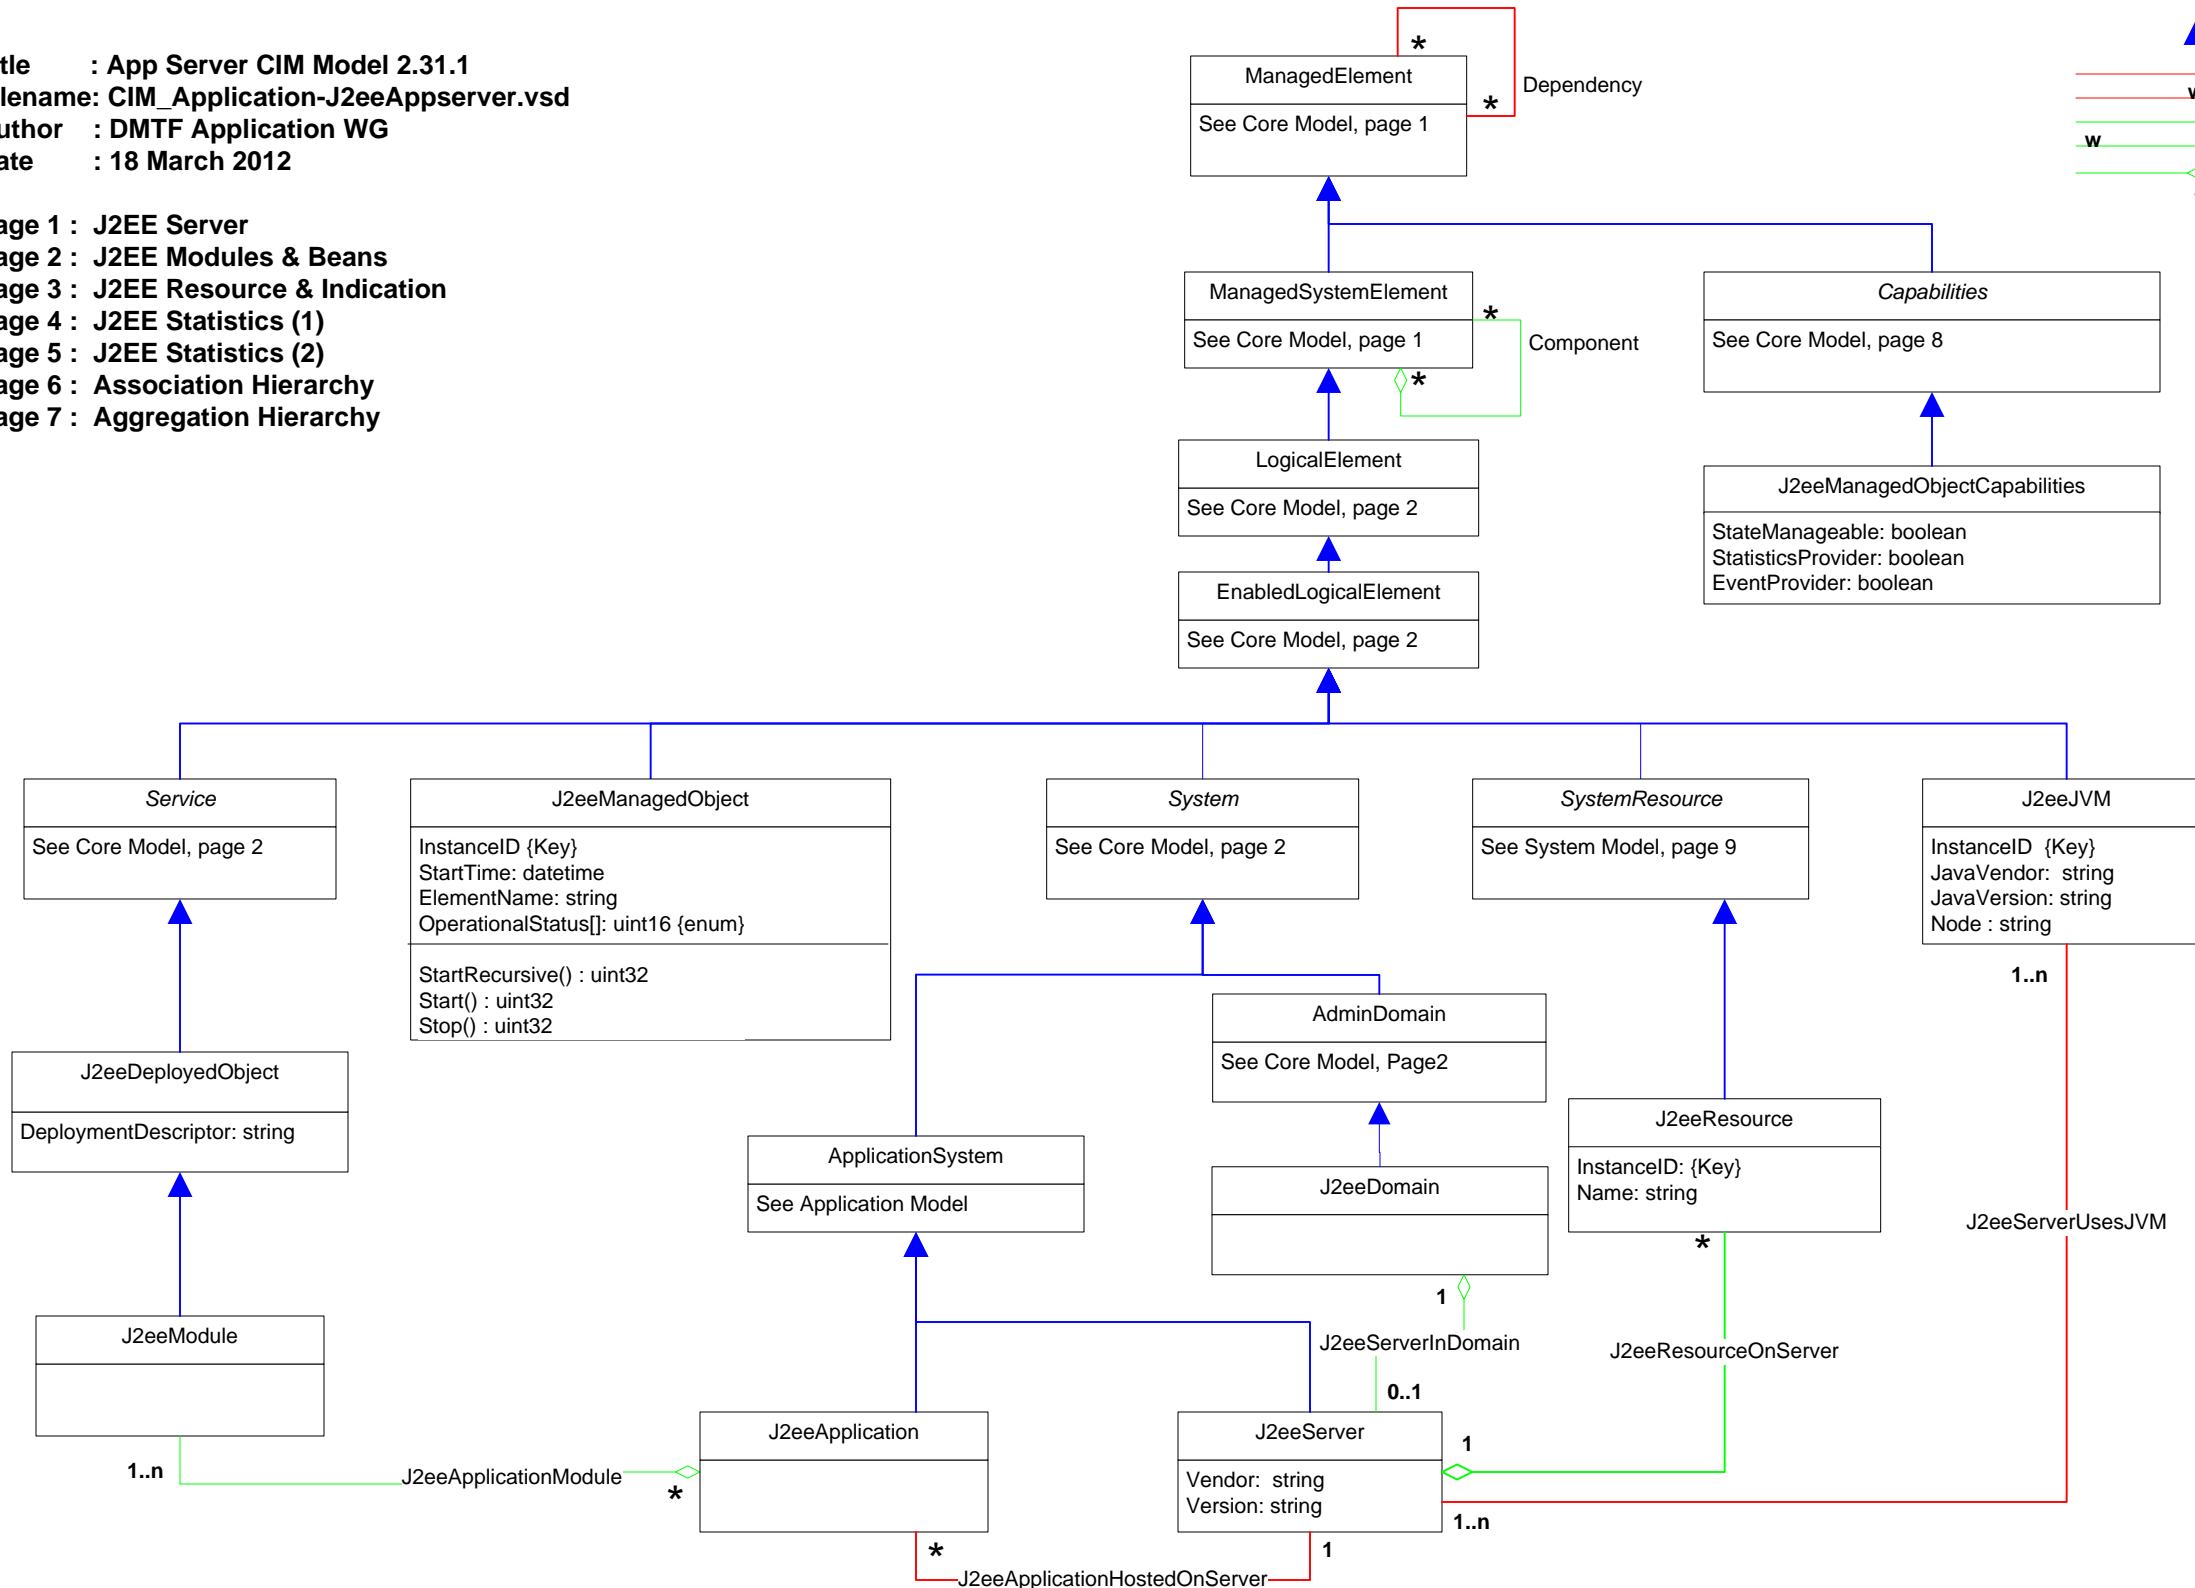

Title : App Server CIM Model 2.31.1
Filename: CIM_Application-J2eeAppserver.vsd
Author : DMTF Application WG
Date : 18 March 2012

Page 1 : J2EE Server
Page 2 : J2EE Modules & Beans
Page 3 : J2EE Resource & Indication
Page 4 : J2EE Statistics (1)
Page 5 : J2EE Statistics (2)
Page 6 : Association Hierarchy
Page 7 : Aggregation Hierarchy

-  Inheritance
-  Association
-  Association with WEAK reference
-  Aggregation
-  Aggregation with WEAK reference
-  Composition Aggregation
-  Equivalent to: 0..n

- Inheritance
- Association
- Association with WEAK reference
- Aggregation
- Aggregation with WEAK reference
- Composition Aggregation
- Equivalent to: 0 .. n