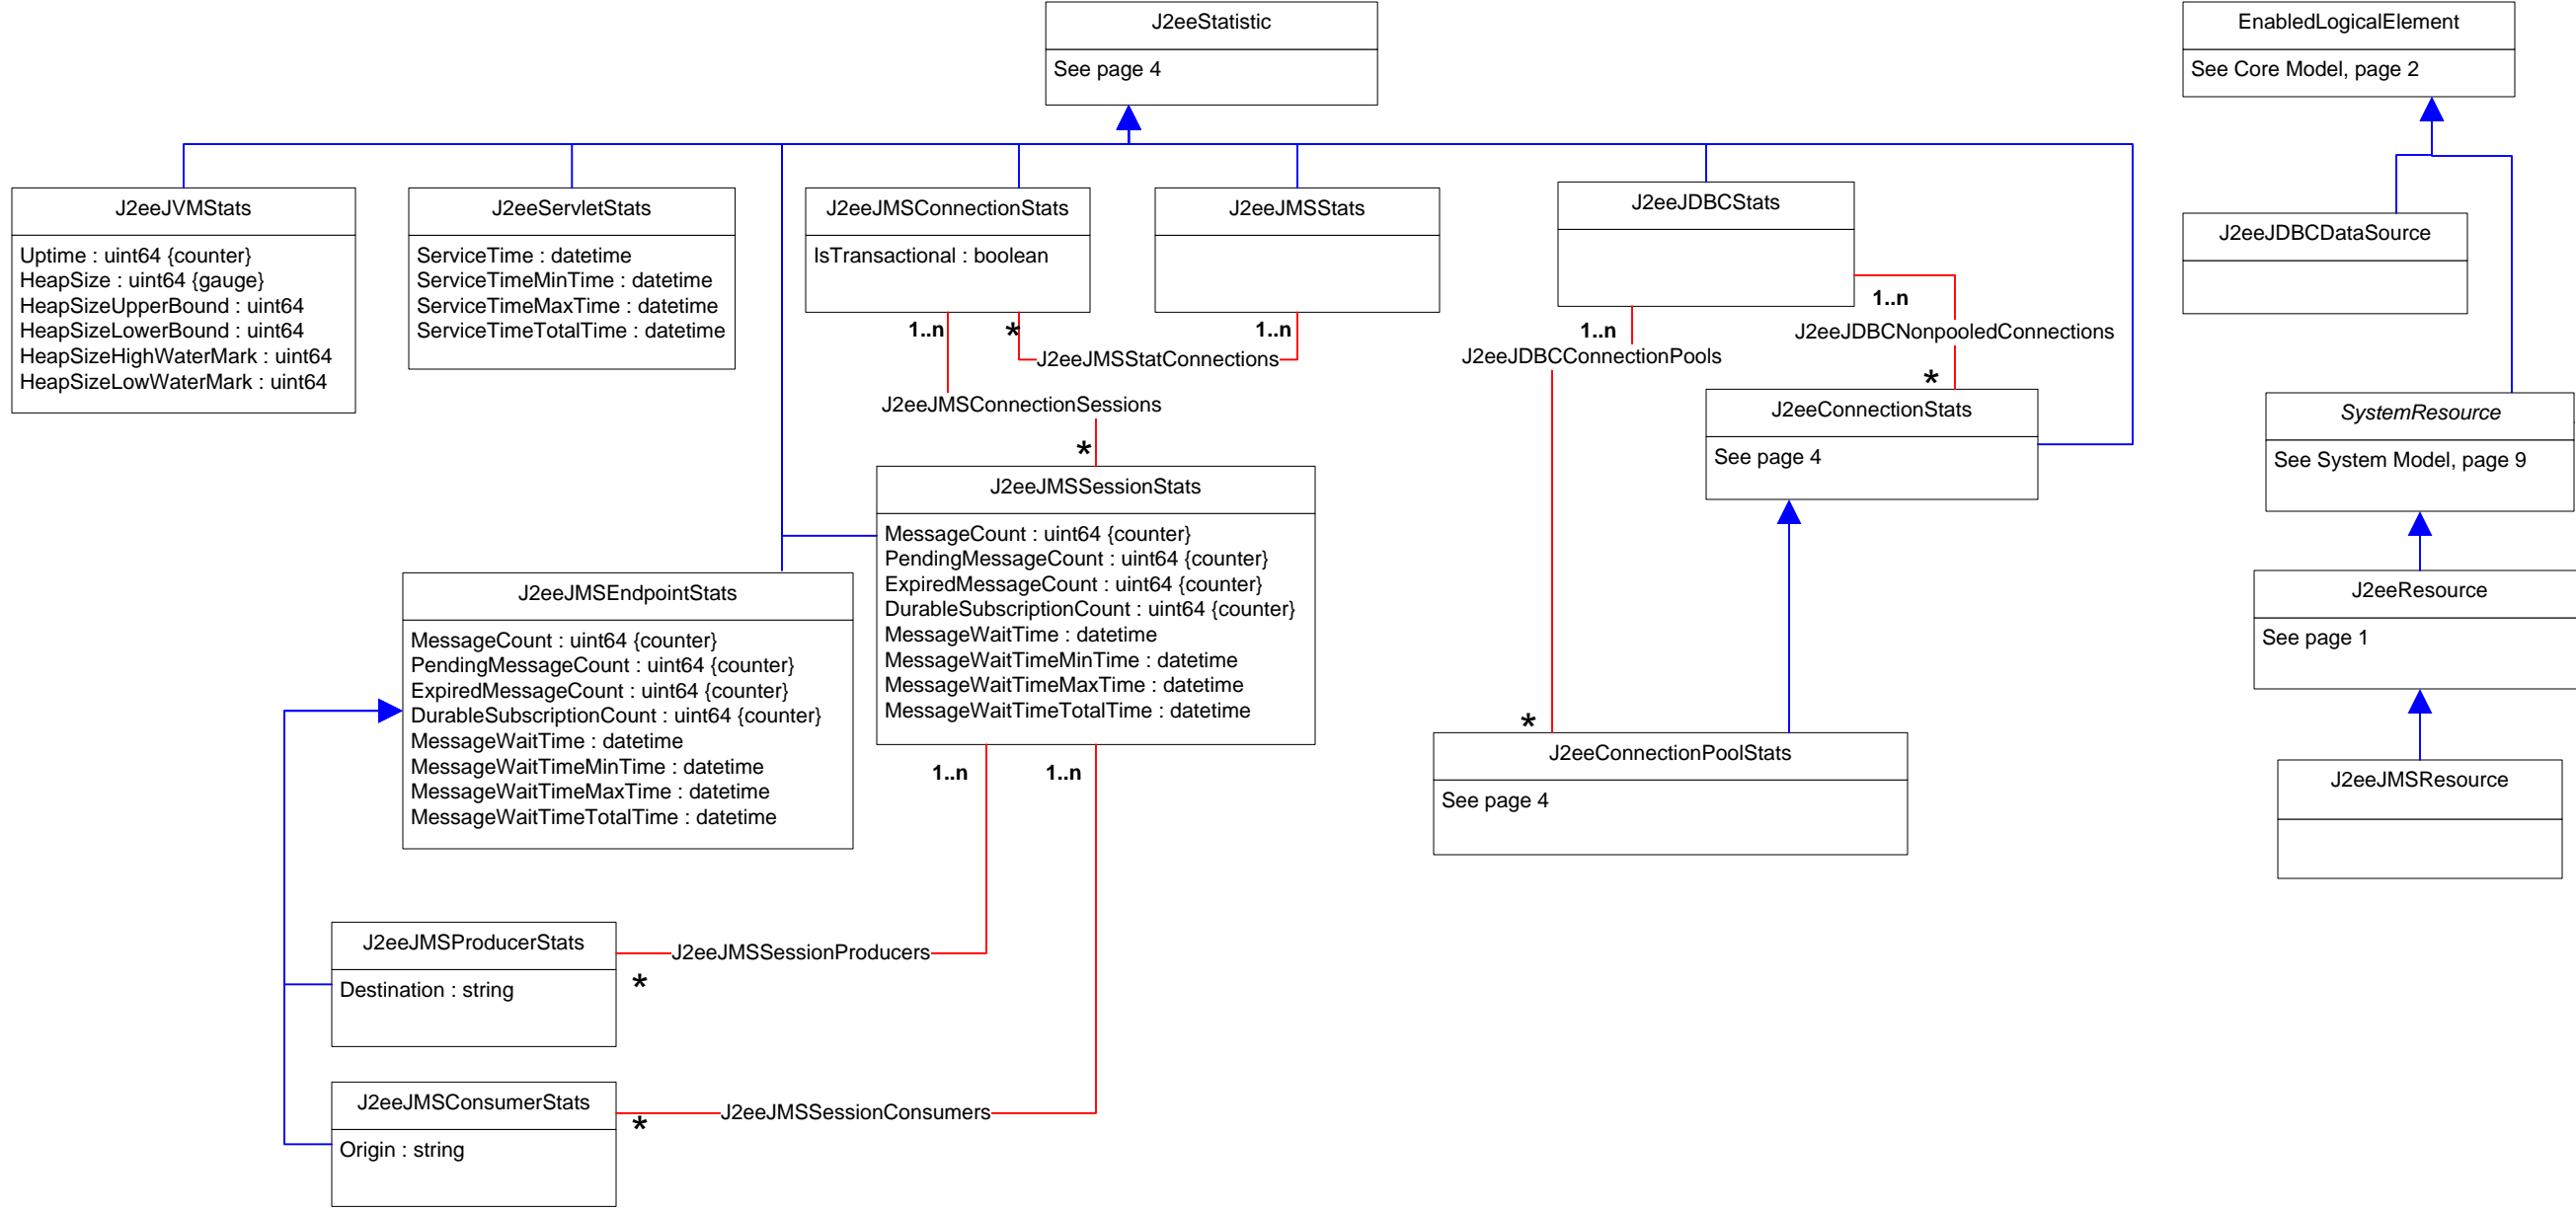

Title : App Server CIM Model 2.31.1
Filename: CIM_Application-J2eeAppserver.vsd
Author : DMTF Application WG
Date : 18 March 2012

Page 1 : J2EE Server
Page 2 : J2EE Modules & Beans
Page 3 : J2EE Resource & Indication
Page 4 : J2EE Statistics (1)
Page 5 : J2EE Statistics (2)
Page 6 : Association Hierarchy
Page 7 : Aggregation Hierarchy

-  Inheritance
-  Association
-  Association with WEAK reference
-  Aggregation
-  Aggregation with WEAK reference
-  Composition Aggregation
-  Equivalent to: 0..n

- Inheritance
- Association
- Association with WEAK reference
- Aggregation
- Aggregation with WEAK reference
- Composition Aggregation
- Equivalent to: 0 .. n