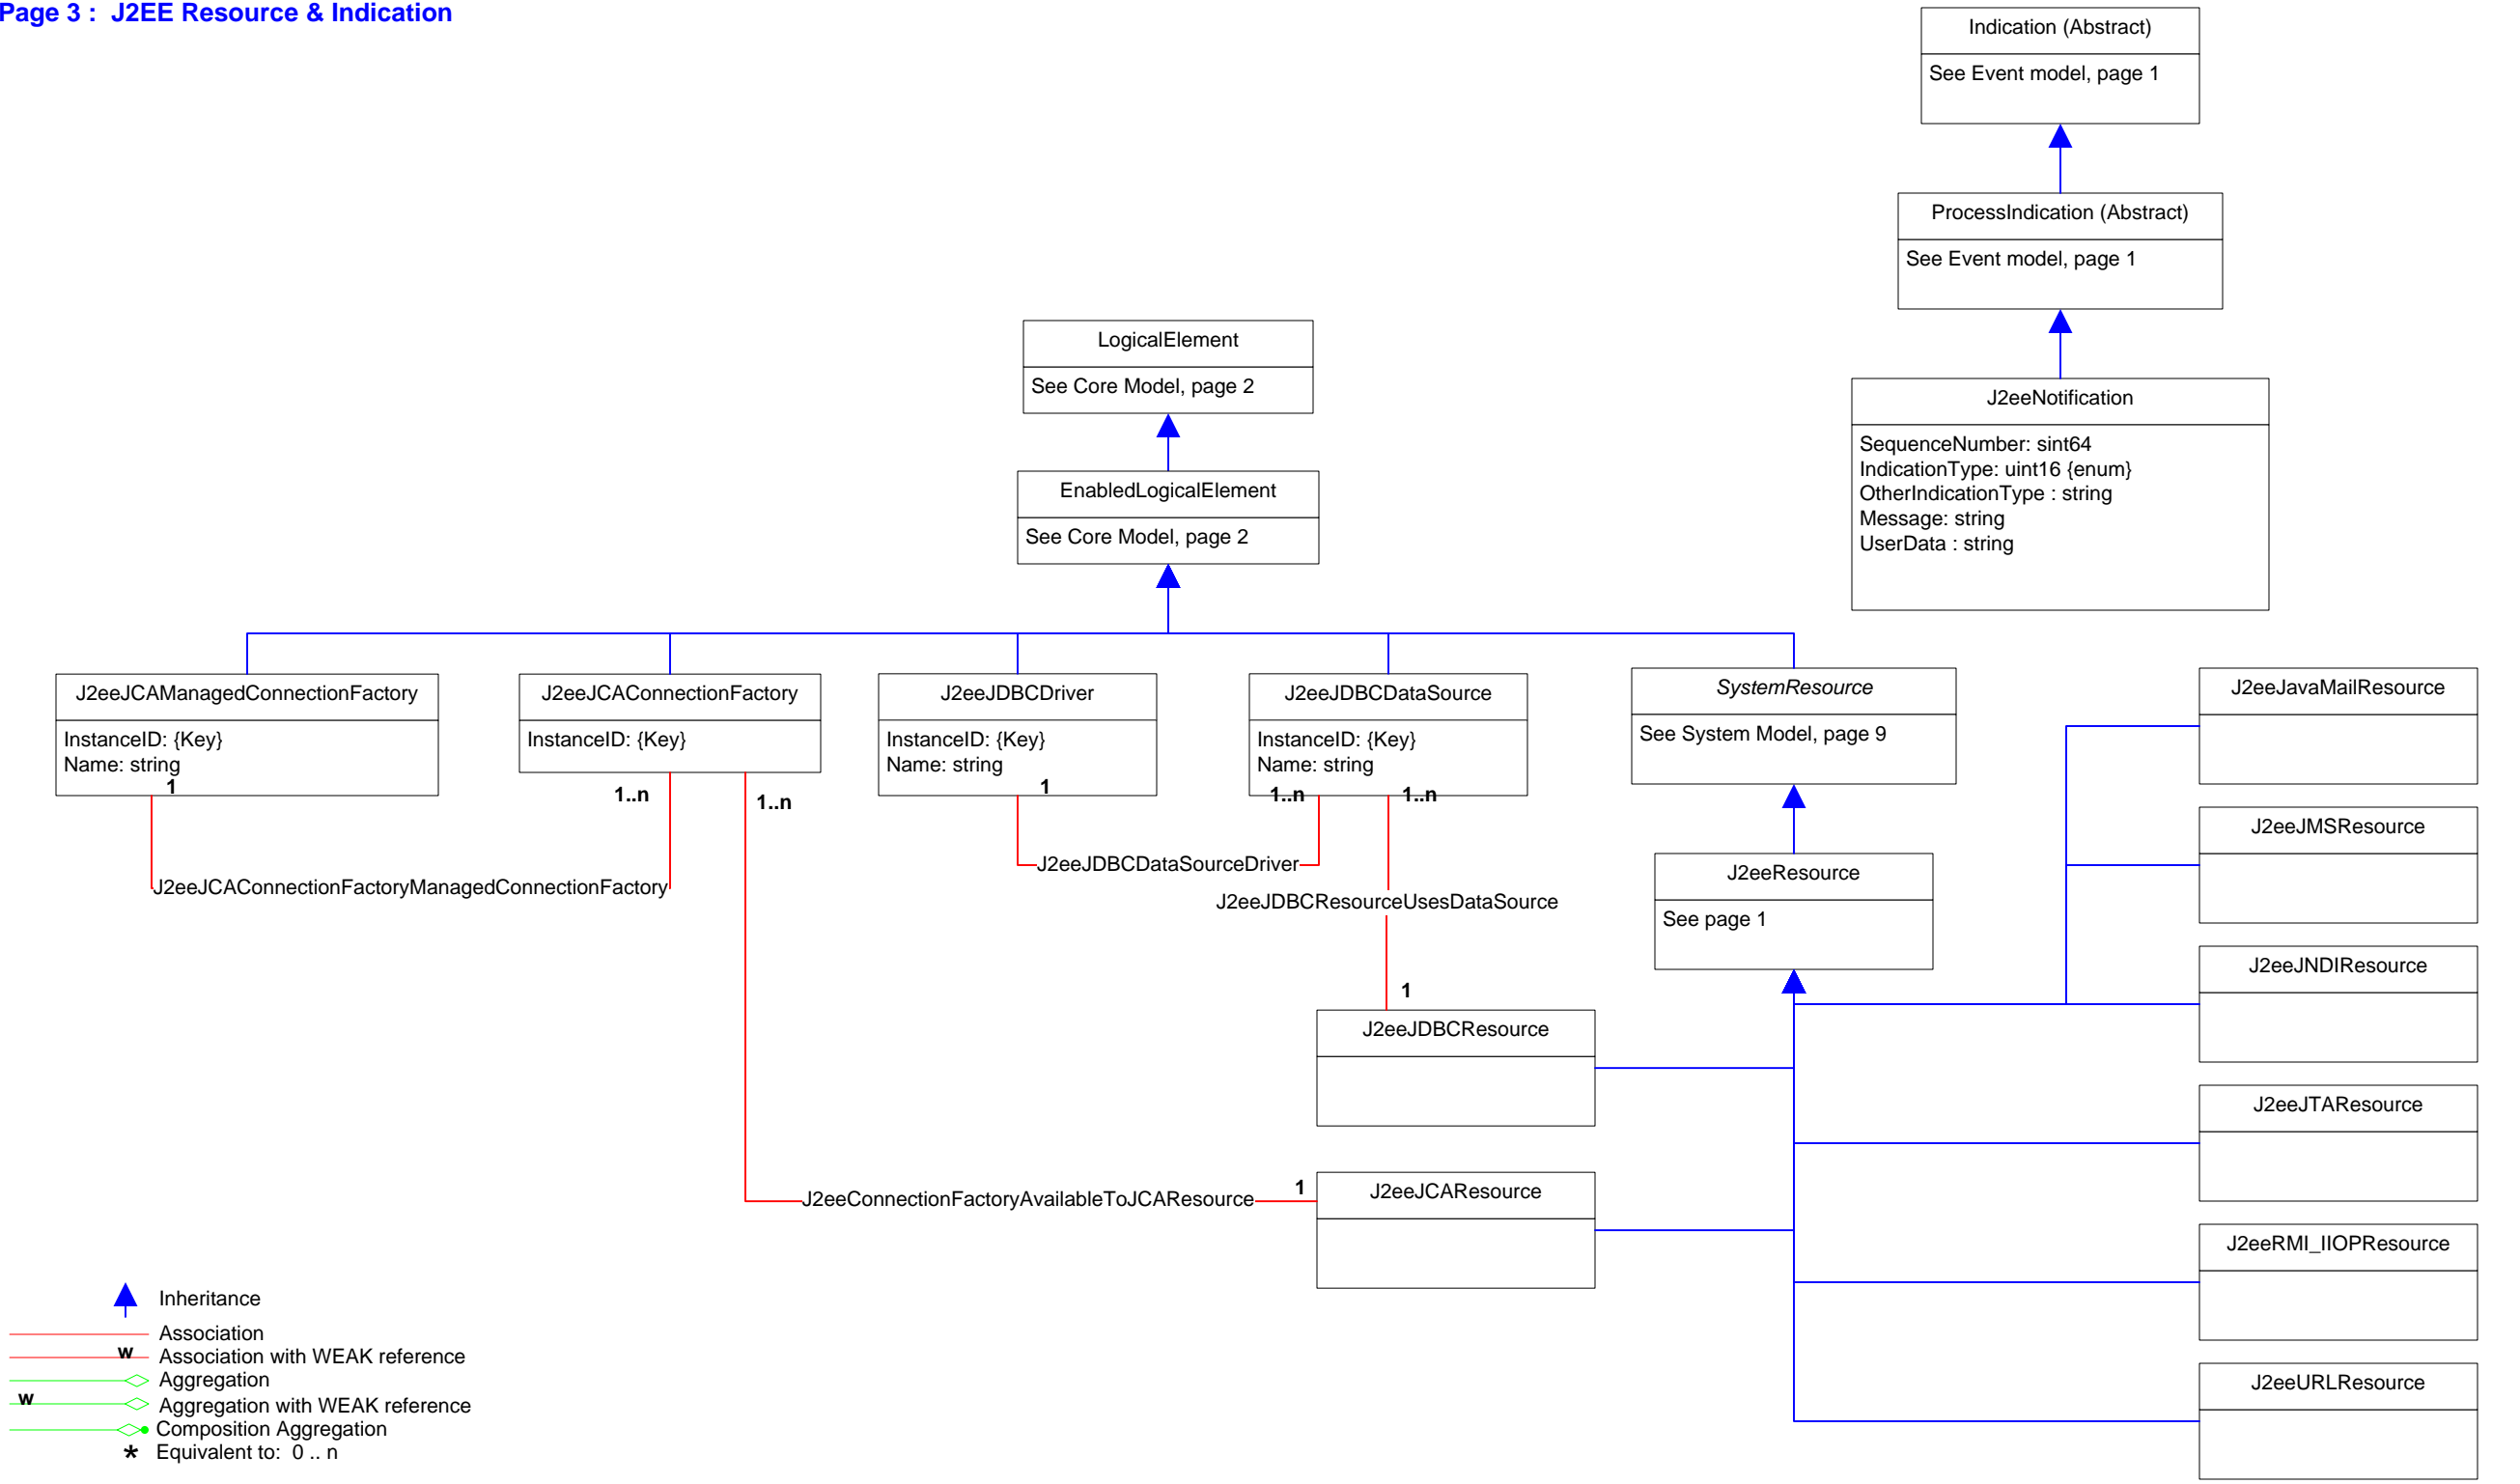

Title : App Server CIM Model 2.31.1
Filename: CIM_Application-J2eeAppserver.vsd
Author : DMTF Application WG
Date : 18 March 2012

Page 1 : J2EE Server
Page 2 : J2EE Modules & Beans
Page 3 : J2EE Resource & Indication
Page 4 : J2EE Statistics (1)
Page 5 : J2EE Statistics (2)
Page 6 : Association Hierarchy
Page 7 : Aggregation Hierarchy

-  Inheritance
-  Association
-  Association with WEAK reference
-  Aggregation
-  Aggregation with WEAK reference
-  Composition Aggregation
-  Equivalent to: 0..n

- Inheritance
- Association
- Association with WEAK reference
- Aggregation
- Aggregation with WEAK reference
- Composition Aggregation
- Equivalent to: 0 .. n