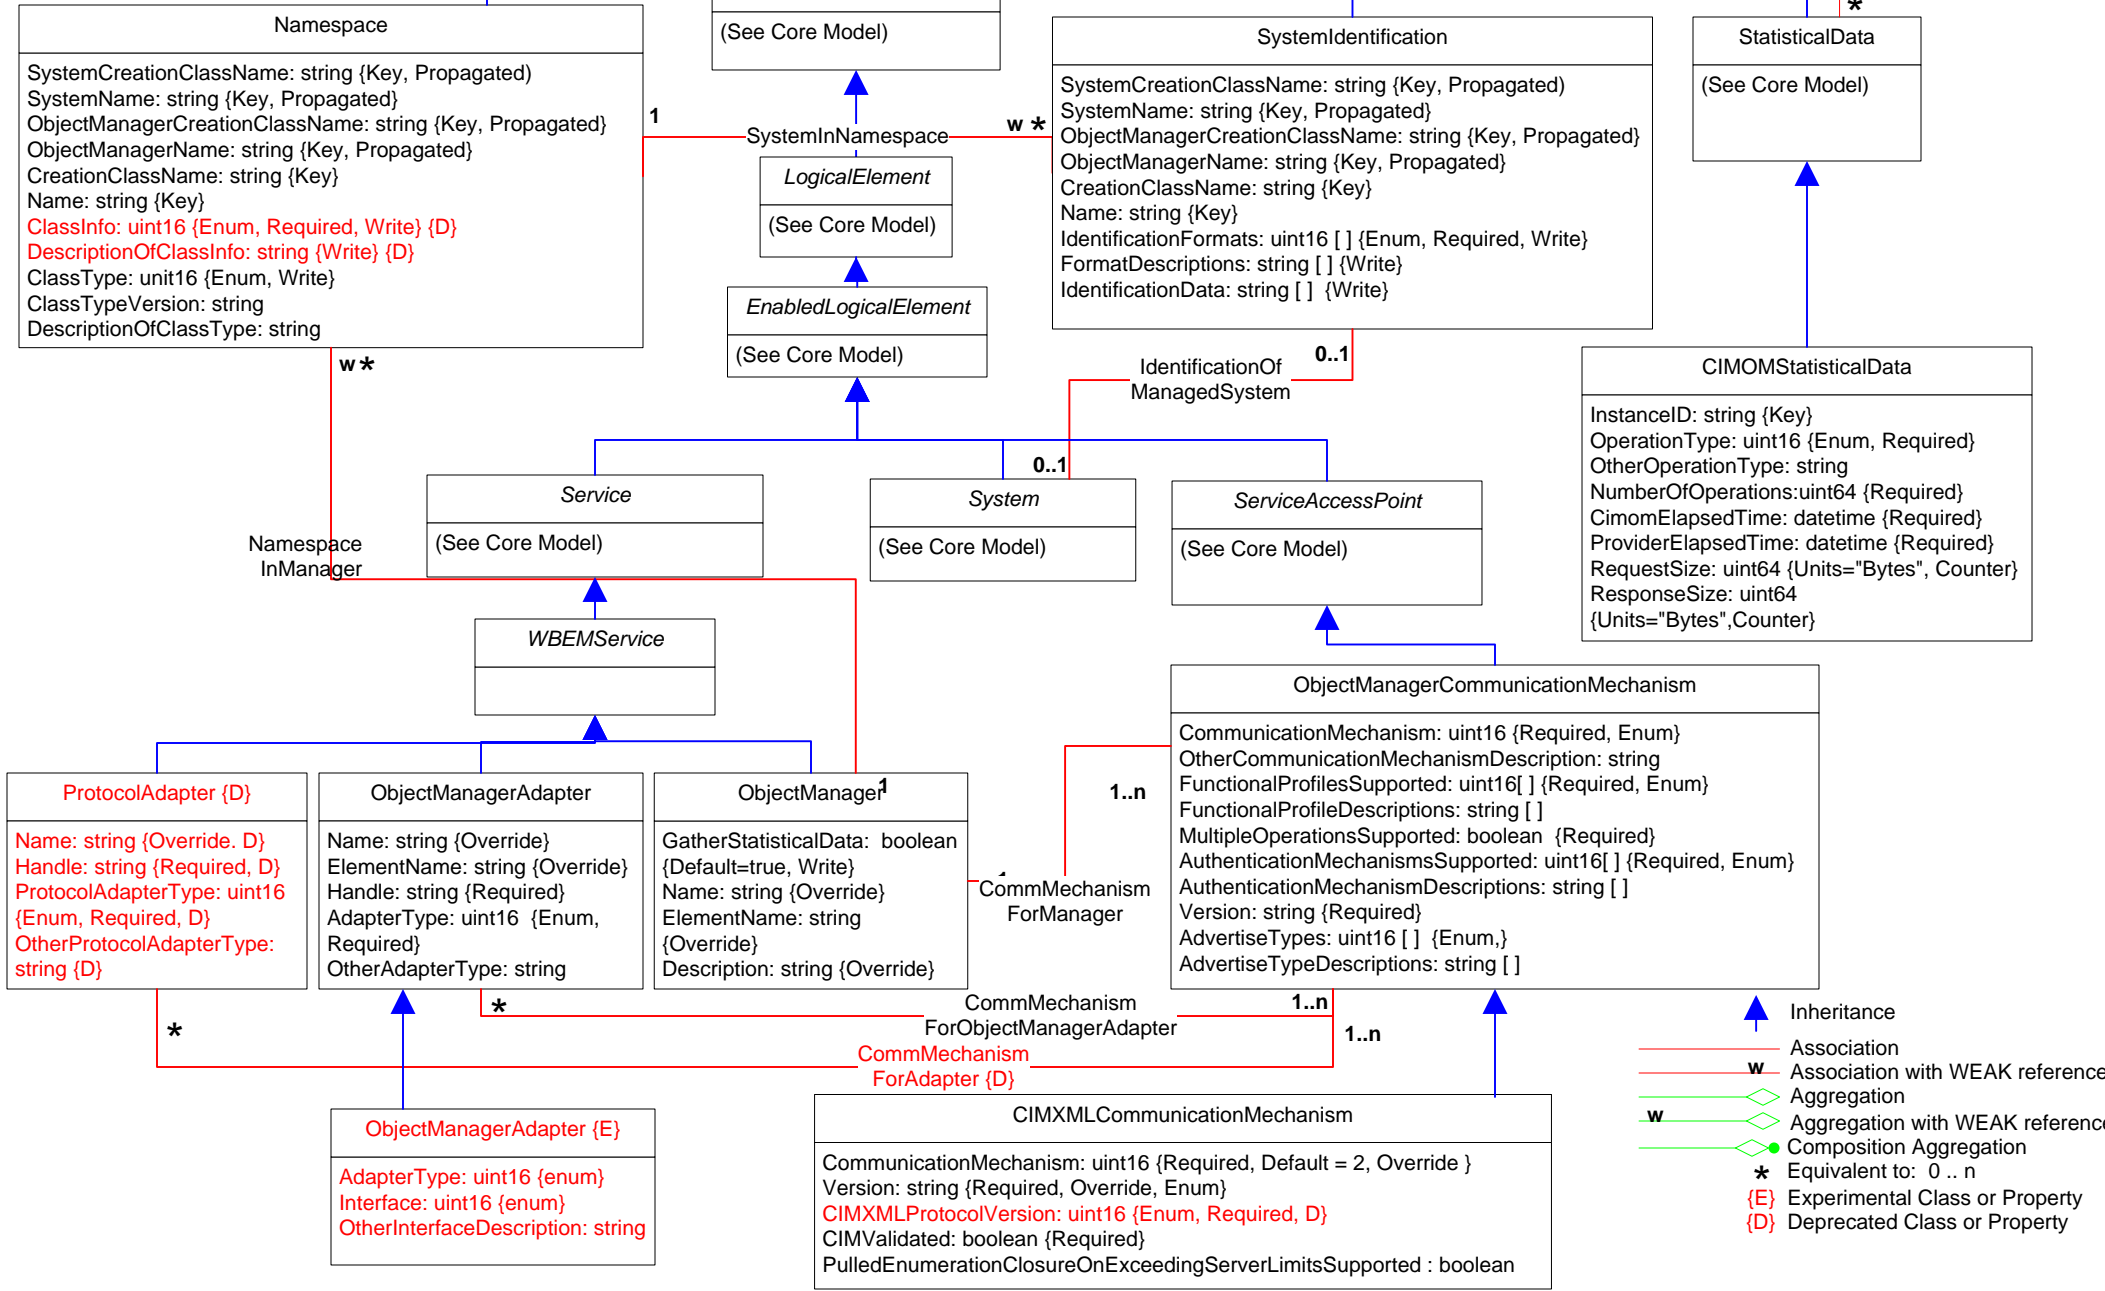

Title : Interop Schema 2.30.0

Filename: CIM_Interop.vsd

Author : WBEM Infrastructure & Protocols

Date : 22 August 2011

Page 1 : Base Interop Schema

Page 2 : Profile Classes

Page 3 : Provider Classes

Page 4 : Messages

Page 4 : Association Hierarchy

- Inheritance
- Association
- Association with WEAK reference
- Aggregation
- Aggregation with WEAK reference
- Composition Aggregation
- Equivalent to: 0 .. n
- Experimental Class or Property
- Deprecated Class or Property

Page 2 : Profile Classes

-  Inheritance
-  Association
-  Association with WEAK reference
-  Aggregation
-  Aggregation with WEAK reference
-  Composition Aggregation
-  Equivalent to: 0 .. n
-  Experimental Class or Property
-  Deprecated Class or Property

Page 3 : Provider Classes