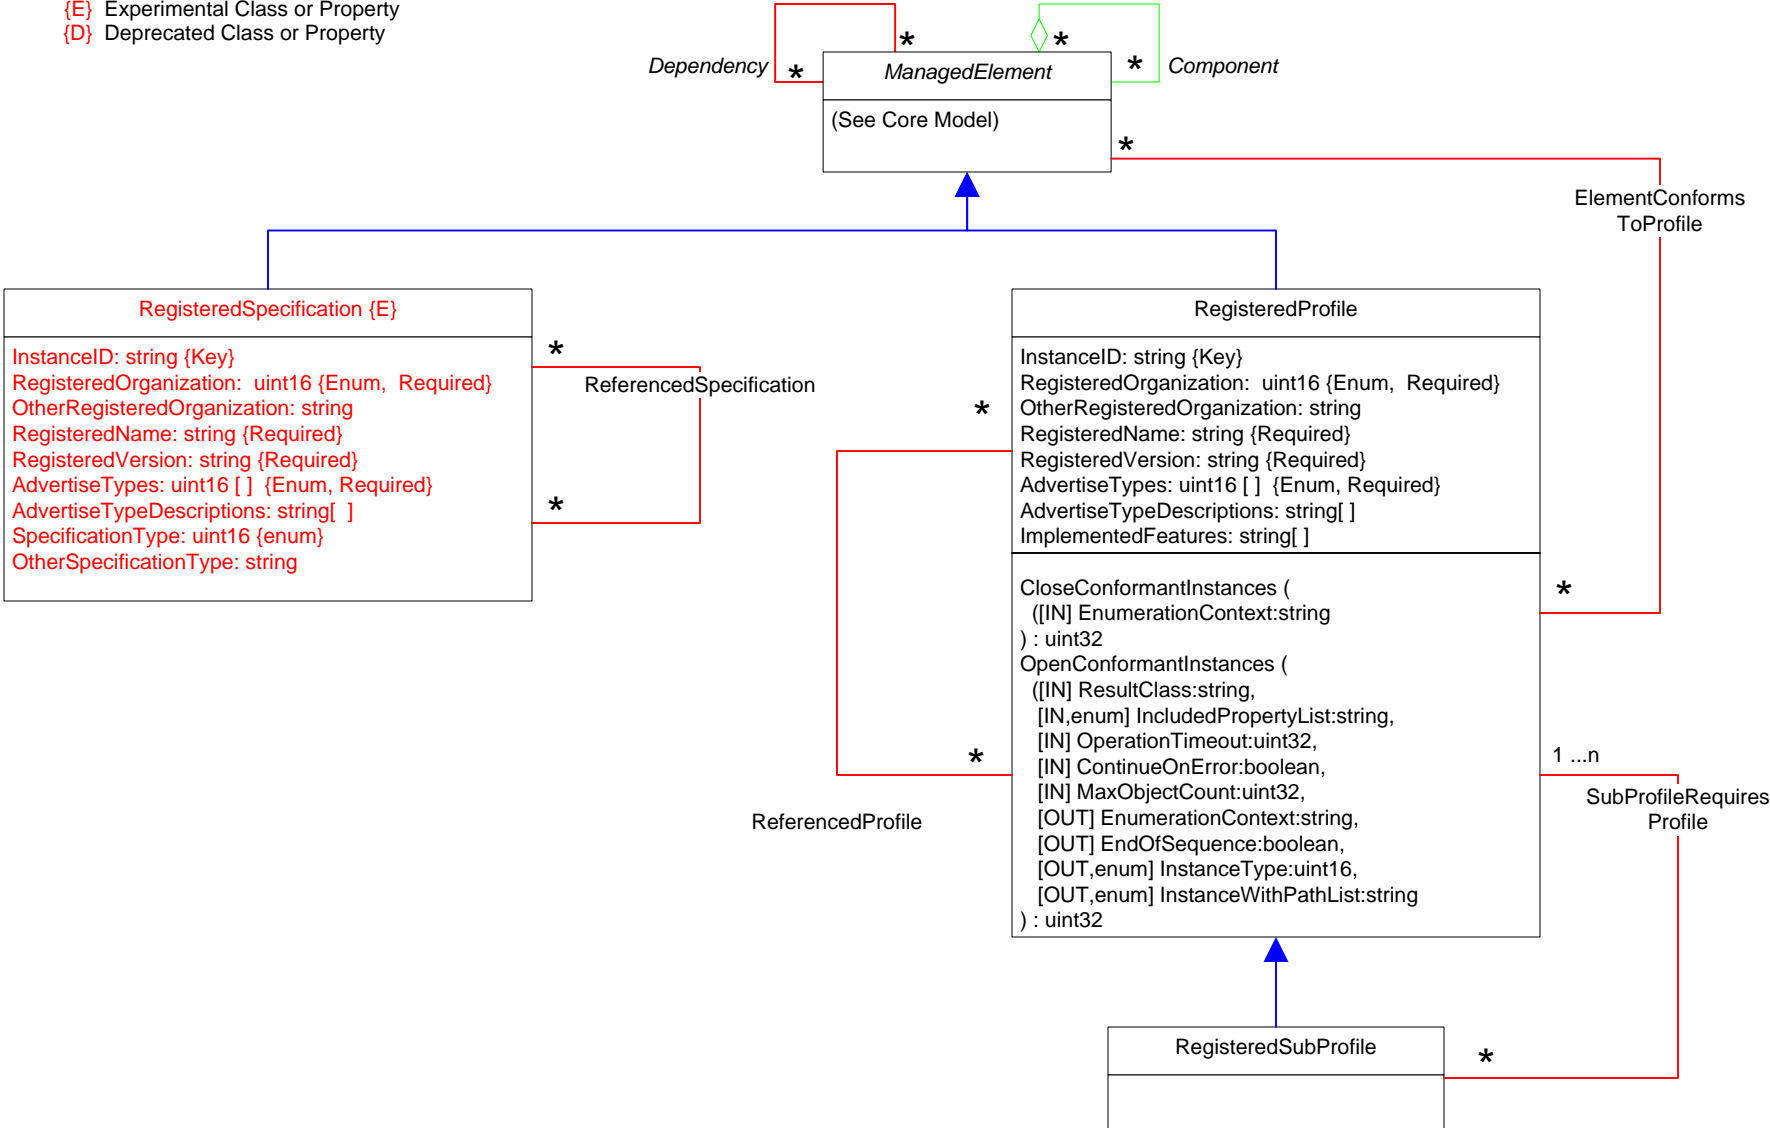

Title : Interop Schema 2.30.0

Filename: CIM_Interop.vsd

Author : WBEM Infrastructure & Protocols

Date : 22 August 2011

Page 1 : Base Interop Schema

Page 2 : Profile Classes

Page 3 : Provider Classes

Page 4 : Messages

Page 4 : Association Hierarchy

- Inheritance
- Association
- Association with WEAK reference
- Aggregation
- Aggregation with WEAK reference
- Composition Aggregation
- Equivalent to: 0 .. n
- Experimental Class or Property
- Deprecated Class or Property

Page 2 : Profile Classes

-  Inheritance
-  Association
-  Association with WEAK reference
-  Aggregation
-  Aggregation with WEAK reference
-  Composition Aggregation
-  Equivalent to: 0 .. n
-  Experimental Class or Property
-  Deprecated Class or Property

Page 3 : Provider Classes