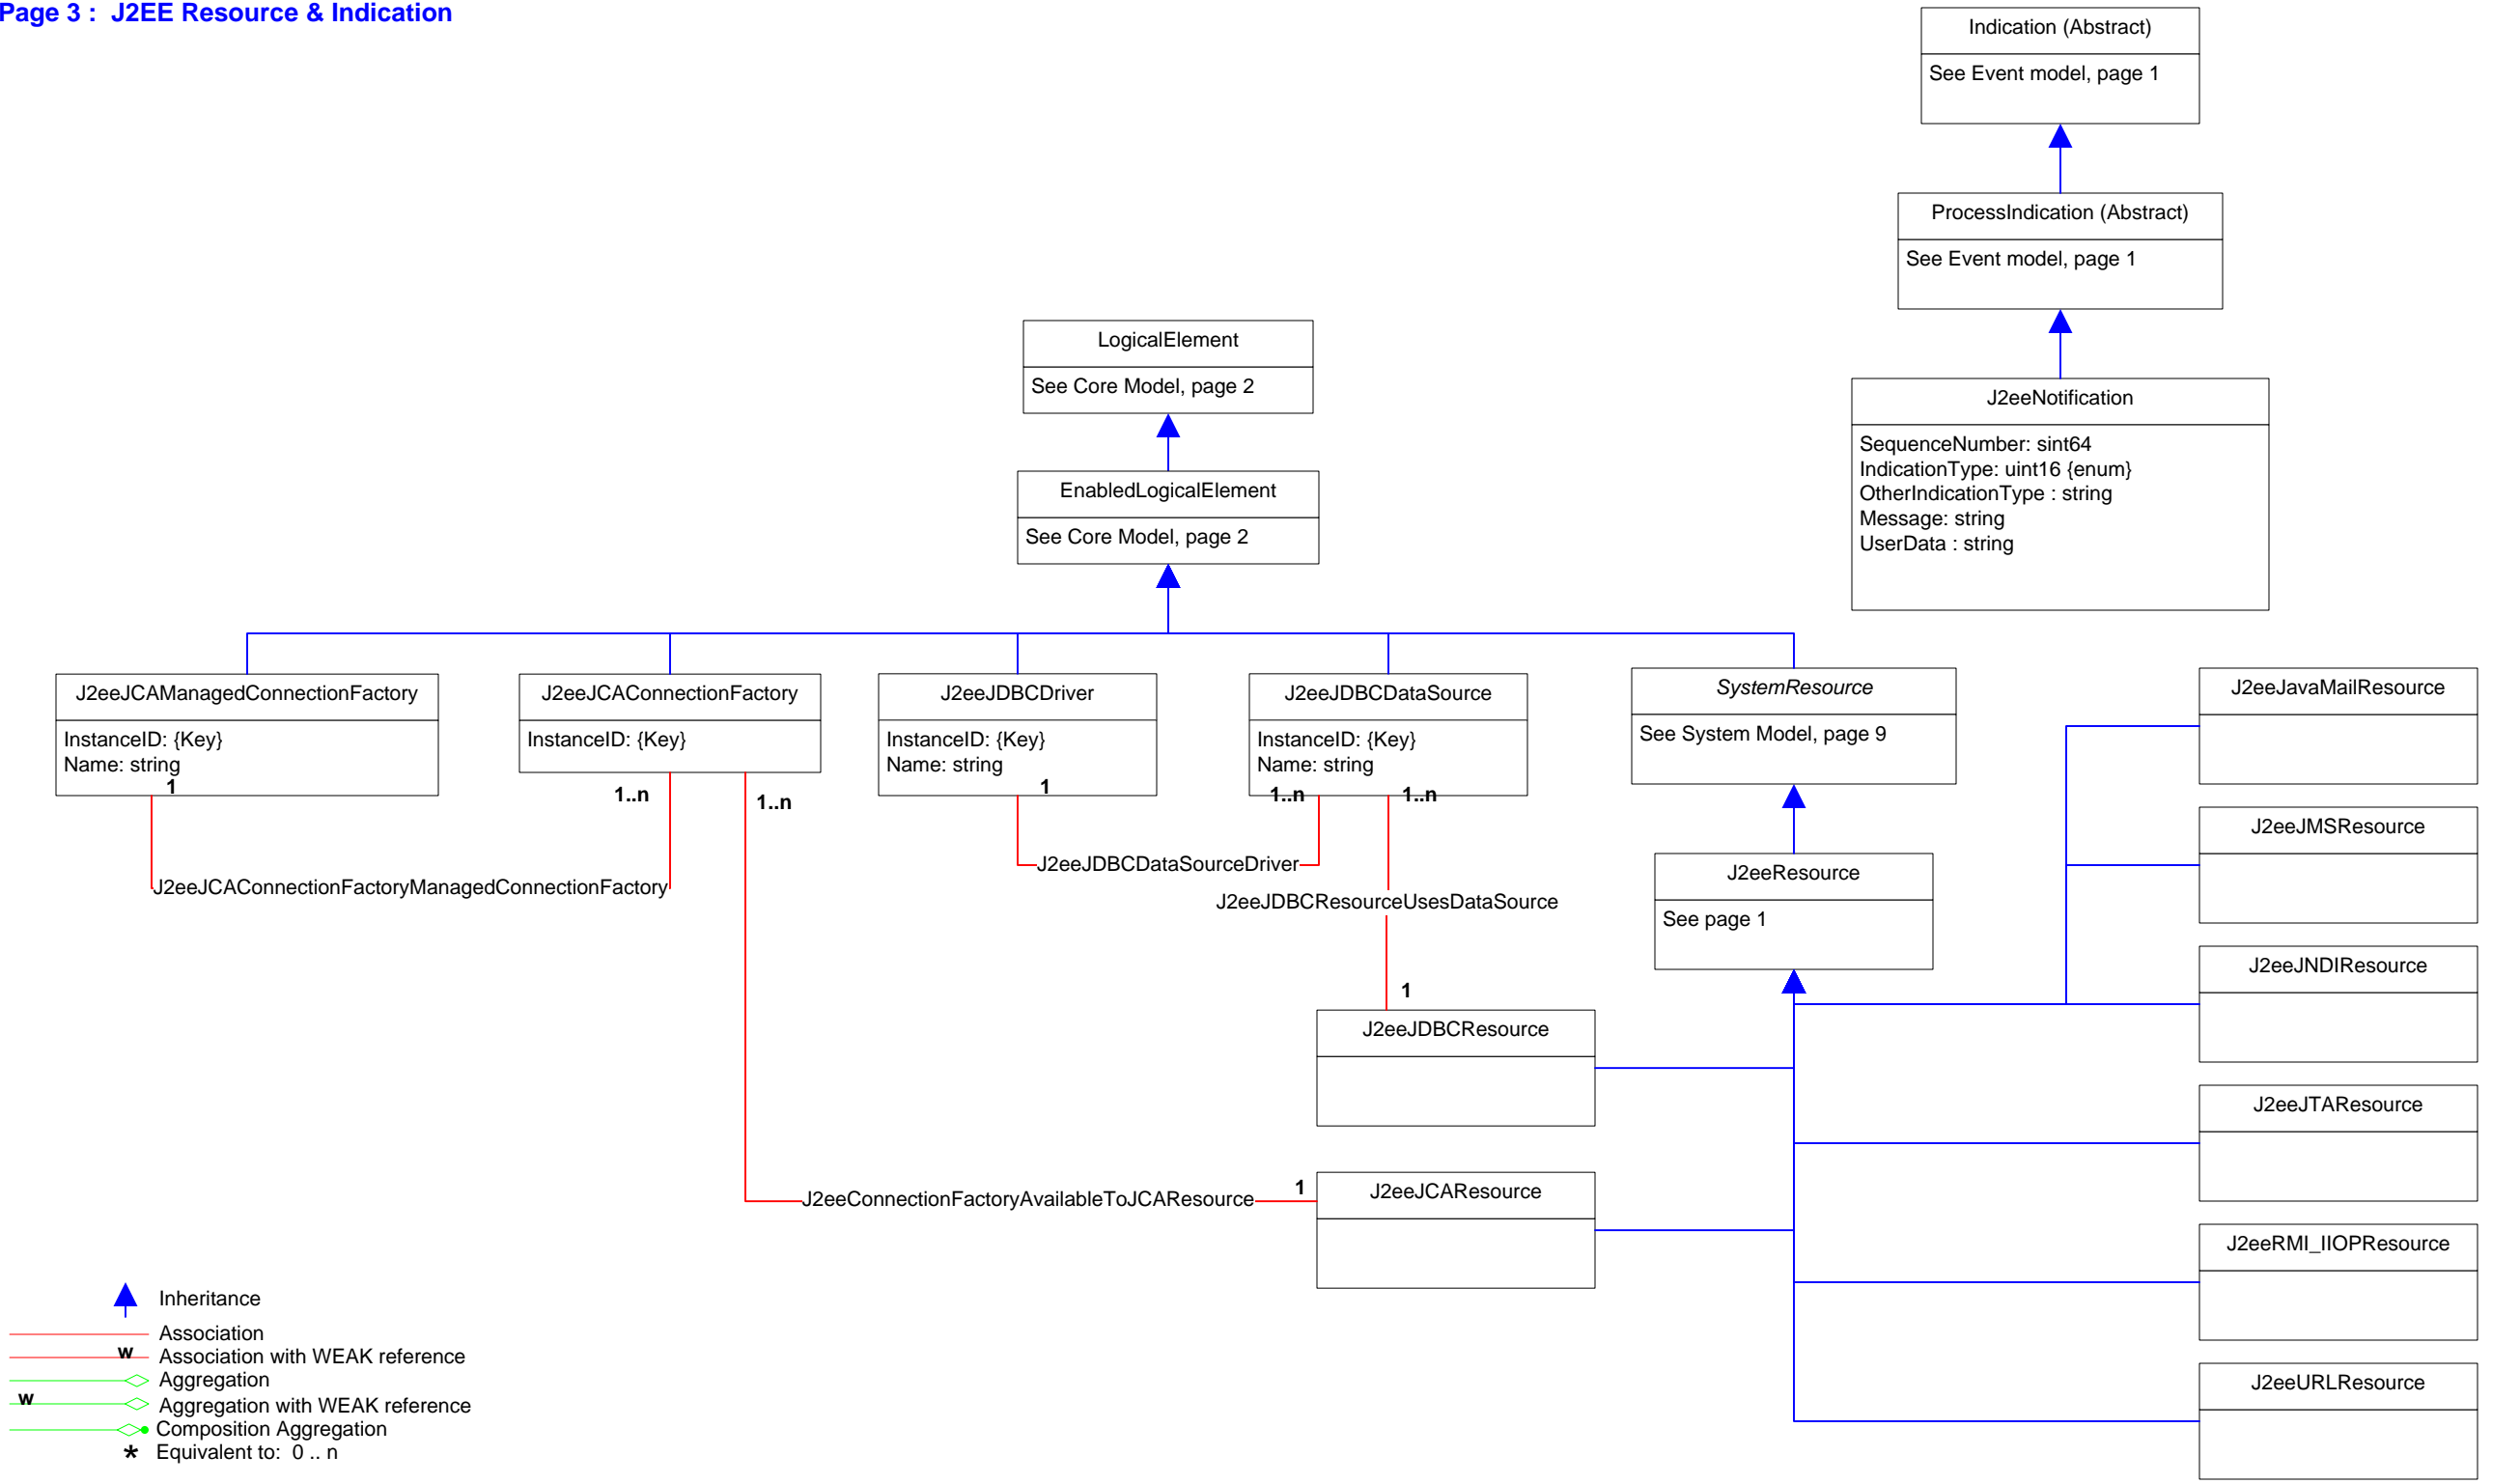

**Title** : App Server CIM Model 2.30.0  
**Filename:** CIM\_Application-J2eeAppserver.vsd  
**Author** : DMTF Application WG  
**Date** : 22 August 2011

**Page 1** : J2EE Server  
**Page 2** : J2EE Modules & Beans  
**Page 3** : J2EE Resource & Indication  
**Page 4** : J2EE Statistics (1)  
**Page 5** : J2EE Statistics (2)  
**Page 6** : Association Hierarchy  
**Page 7** : Aggregation Hierarchy

- Inheritance
- Association
- Association with WEAK reference
- Aggregation
- Aggregation with WEAK reference
- Composition Aggregation
- Equivalent to: 0 .. n

- Inheritance
- Association
- Association with WEAK reference
- Aggregation
- Aggregation with WEAK reference
- Composition Aggregation
- Equivalent to: 0..n