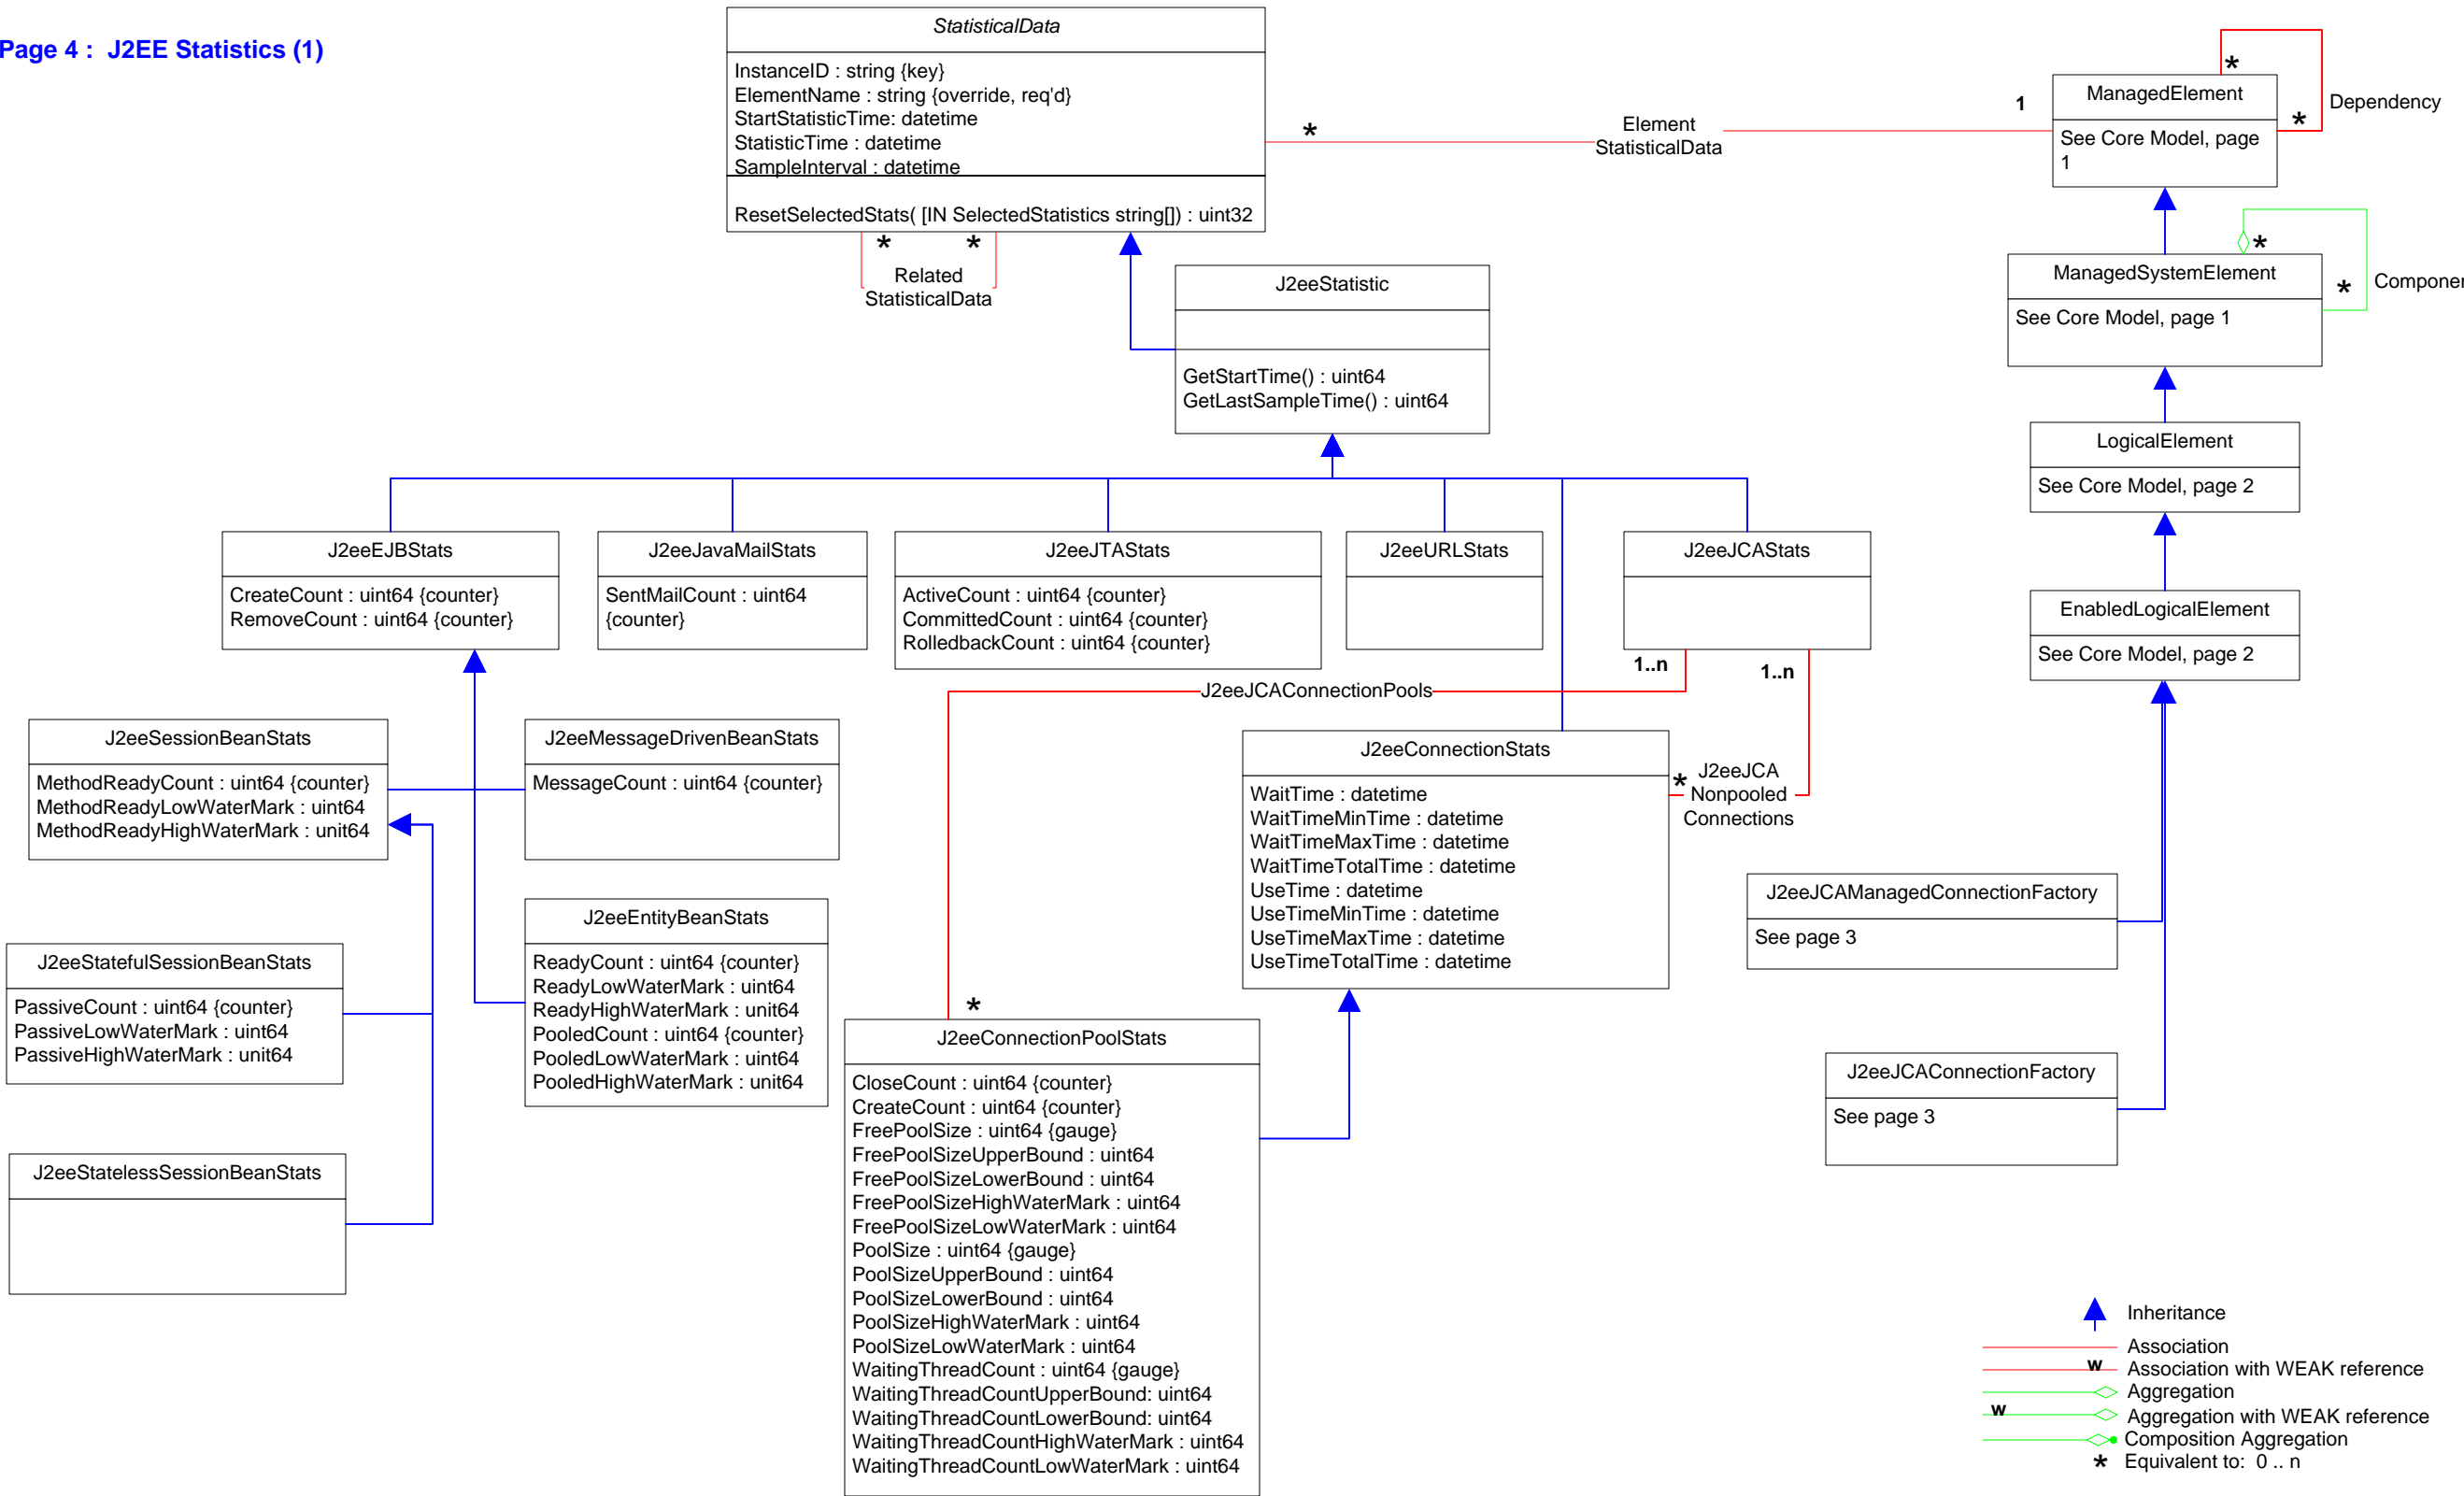

**Title** : App Server CIM Model 2.30.0  
**Filename:** CIM\_Application-J2eeAppserver.vsd  
**Author** : DMTF Application WG  
**Date** : 22 August 2011

**Page 1** : J2EE Server  
**Page 2** : J2EE Modules & Beans  
**Page 3** : J2EE Resource & Indication  
**Page 4** : J2EE Statistics (1)  
**Page 5** : J2EE Statistics (2)  
**Page 6** : Association Hierarchy  
**Page 7** : Aggregation Hierarchy

- Inheritance
- Association
- Association with WEAK reference
- Aggregation
- Aggregation with WEAK reference
- Composition Aggregation
- Equivalent to: 0 .. n

- Inheritance
- Association
- Association with WEAK reference
- Aggregation
- Aggregation with WEAK reference
- Composition Aggregation
- Equivalent to: 0..n