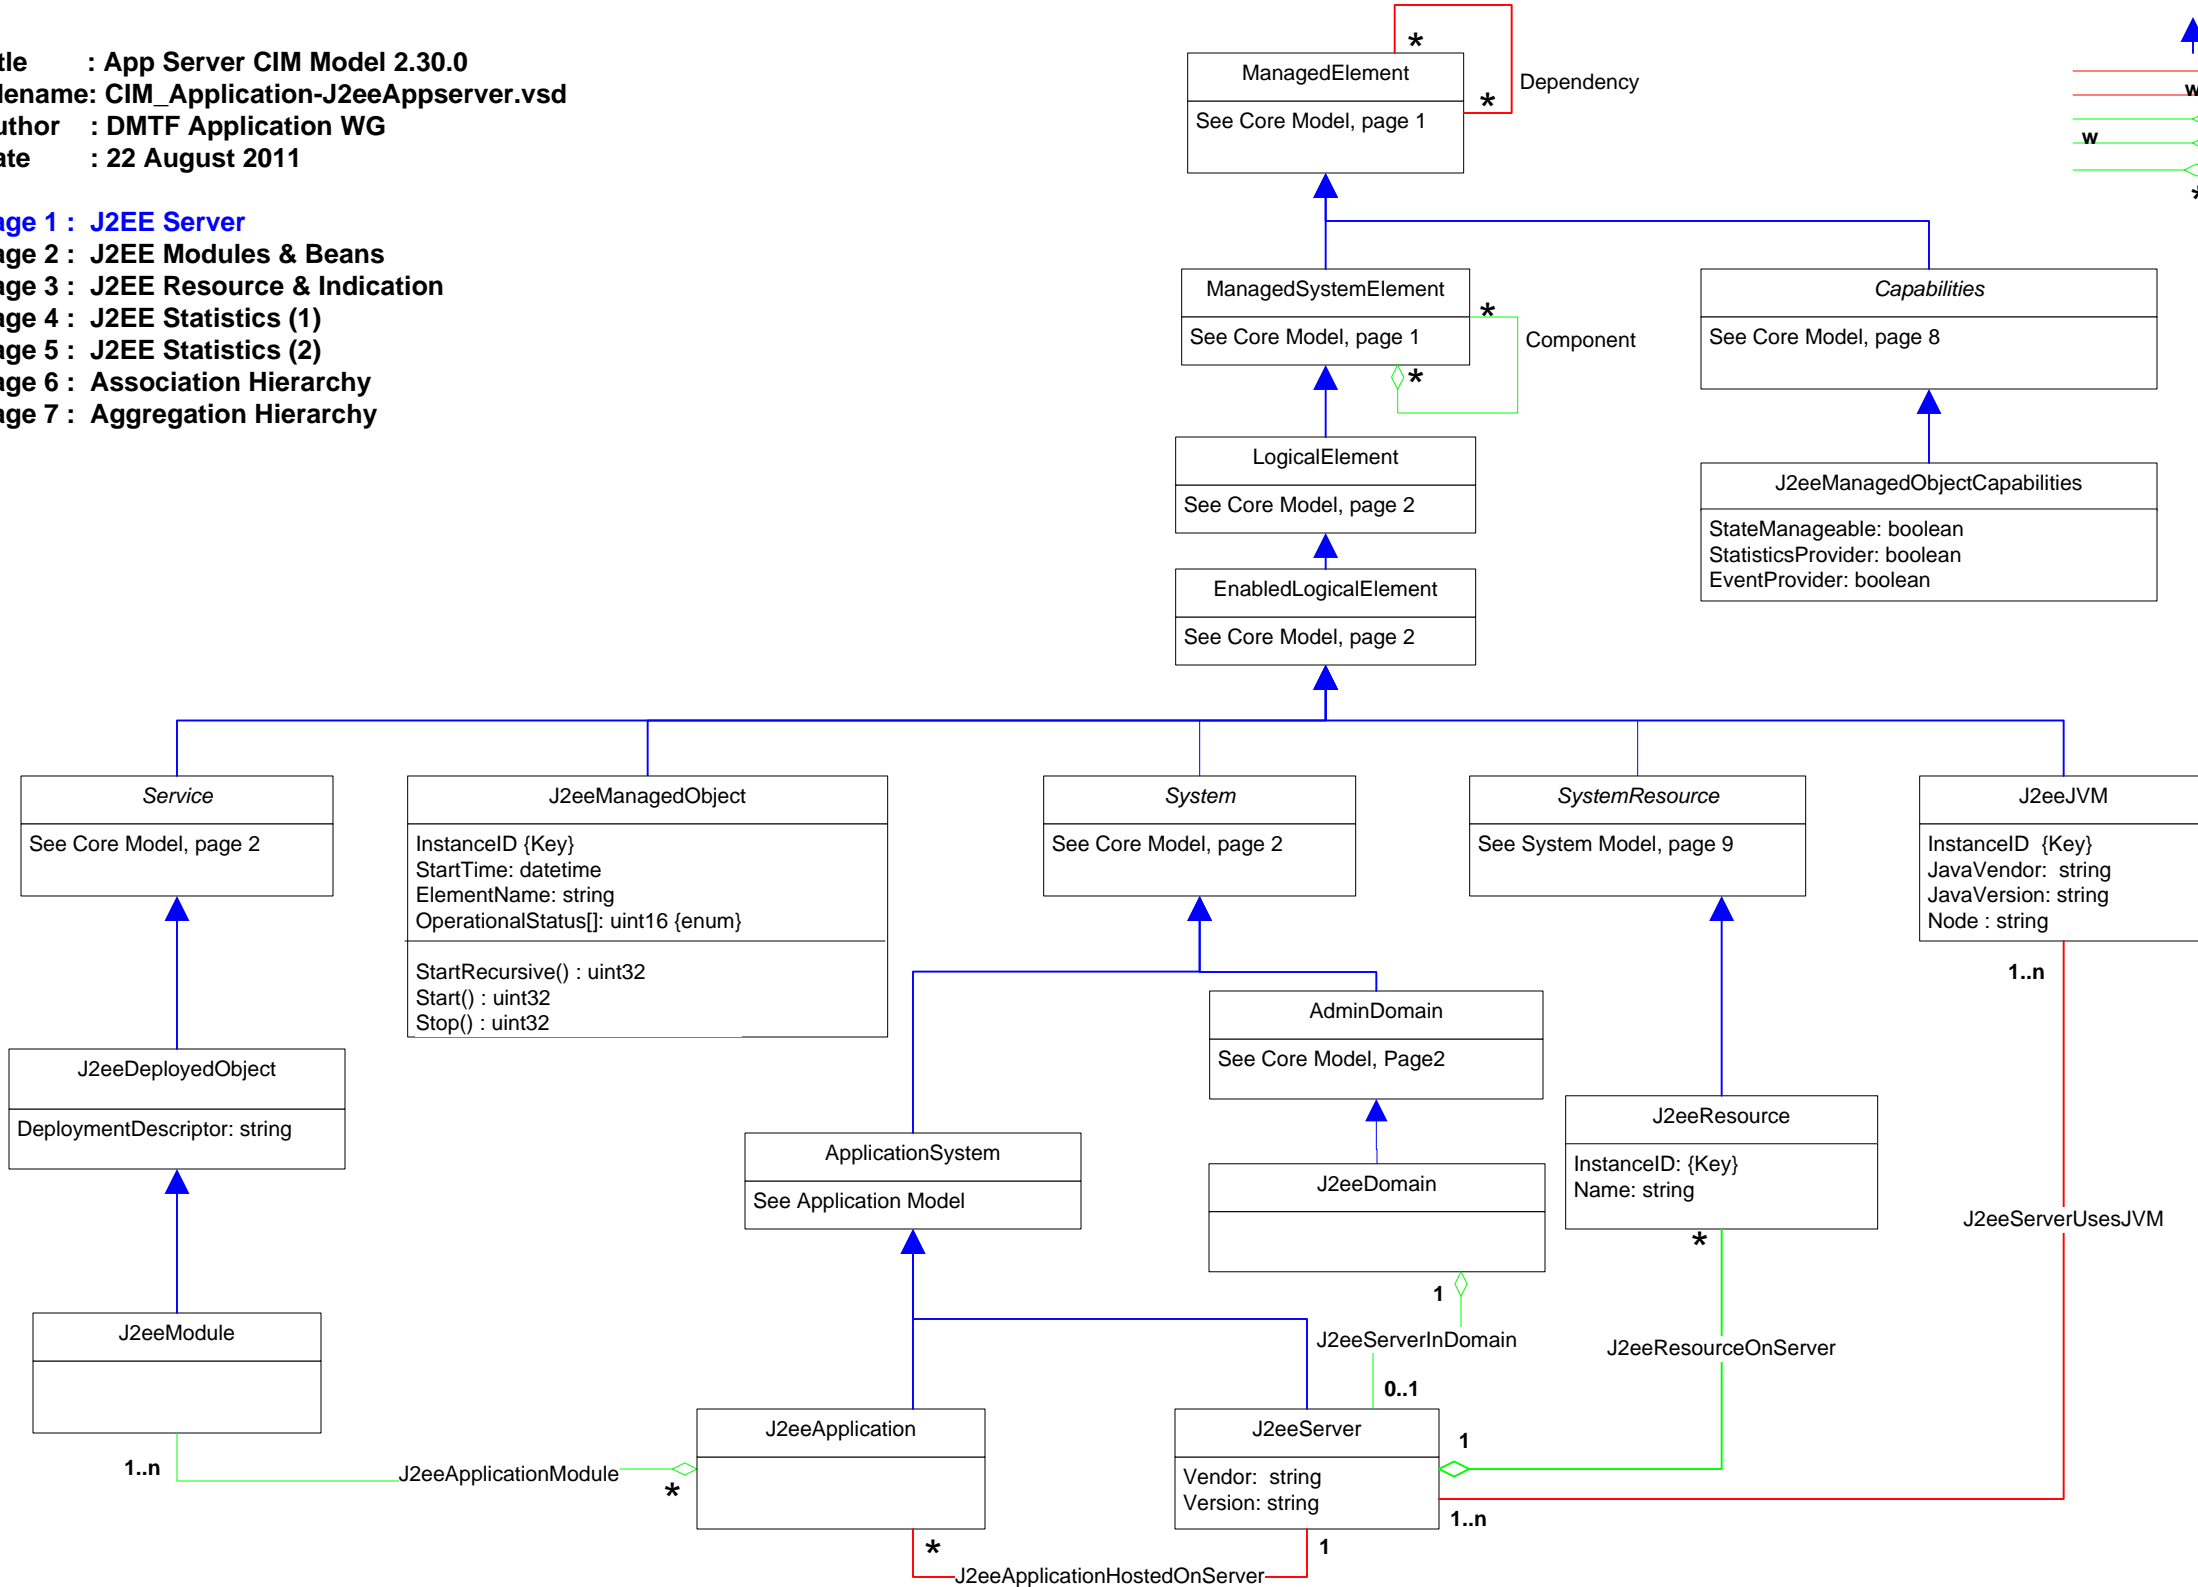

**Title** : App Server CIM Model 2.30.0  
**Filename:** CIM\_Application-J2eeAppserver.vsd  
**Author** : DMTF Application WG  
**Date** : 22 August 2011

**Page 1** : J2EE Server  
**Page 2** : J2EE Modules & Beans  
**Page 3** : J2EE Resource & Indication  
**Page 4** : J2EE Statistics (1)  
**Page 5** : J2EE Statistics (2)  
**Page 6** : Association Hierarchy  
**Page 7** : Aggregation Hierarchy

- Inheritance
- Association
- Association with WEAK reference
- Aggregation
- Aggregation with WEAK reference
- Composition Aggregation
- Equivalent to: 0 .. n

- Inheritance
- Association
- Association with WEAK reference
- Aggregation
- Aggregation with WEAK reference
- Composition Aggregation
- Equivalent to: 0..n