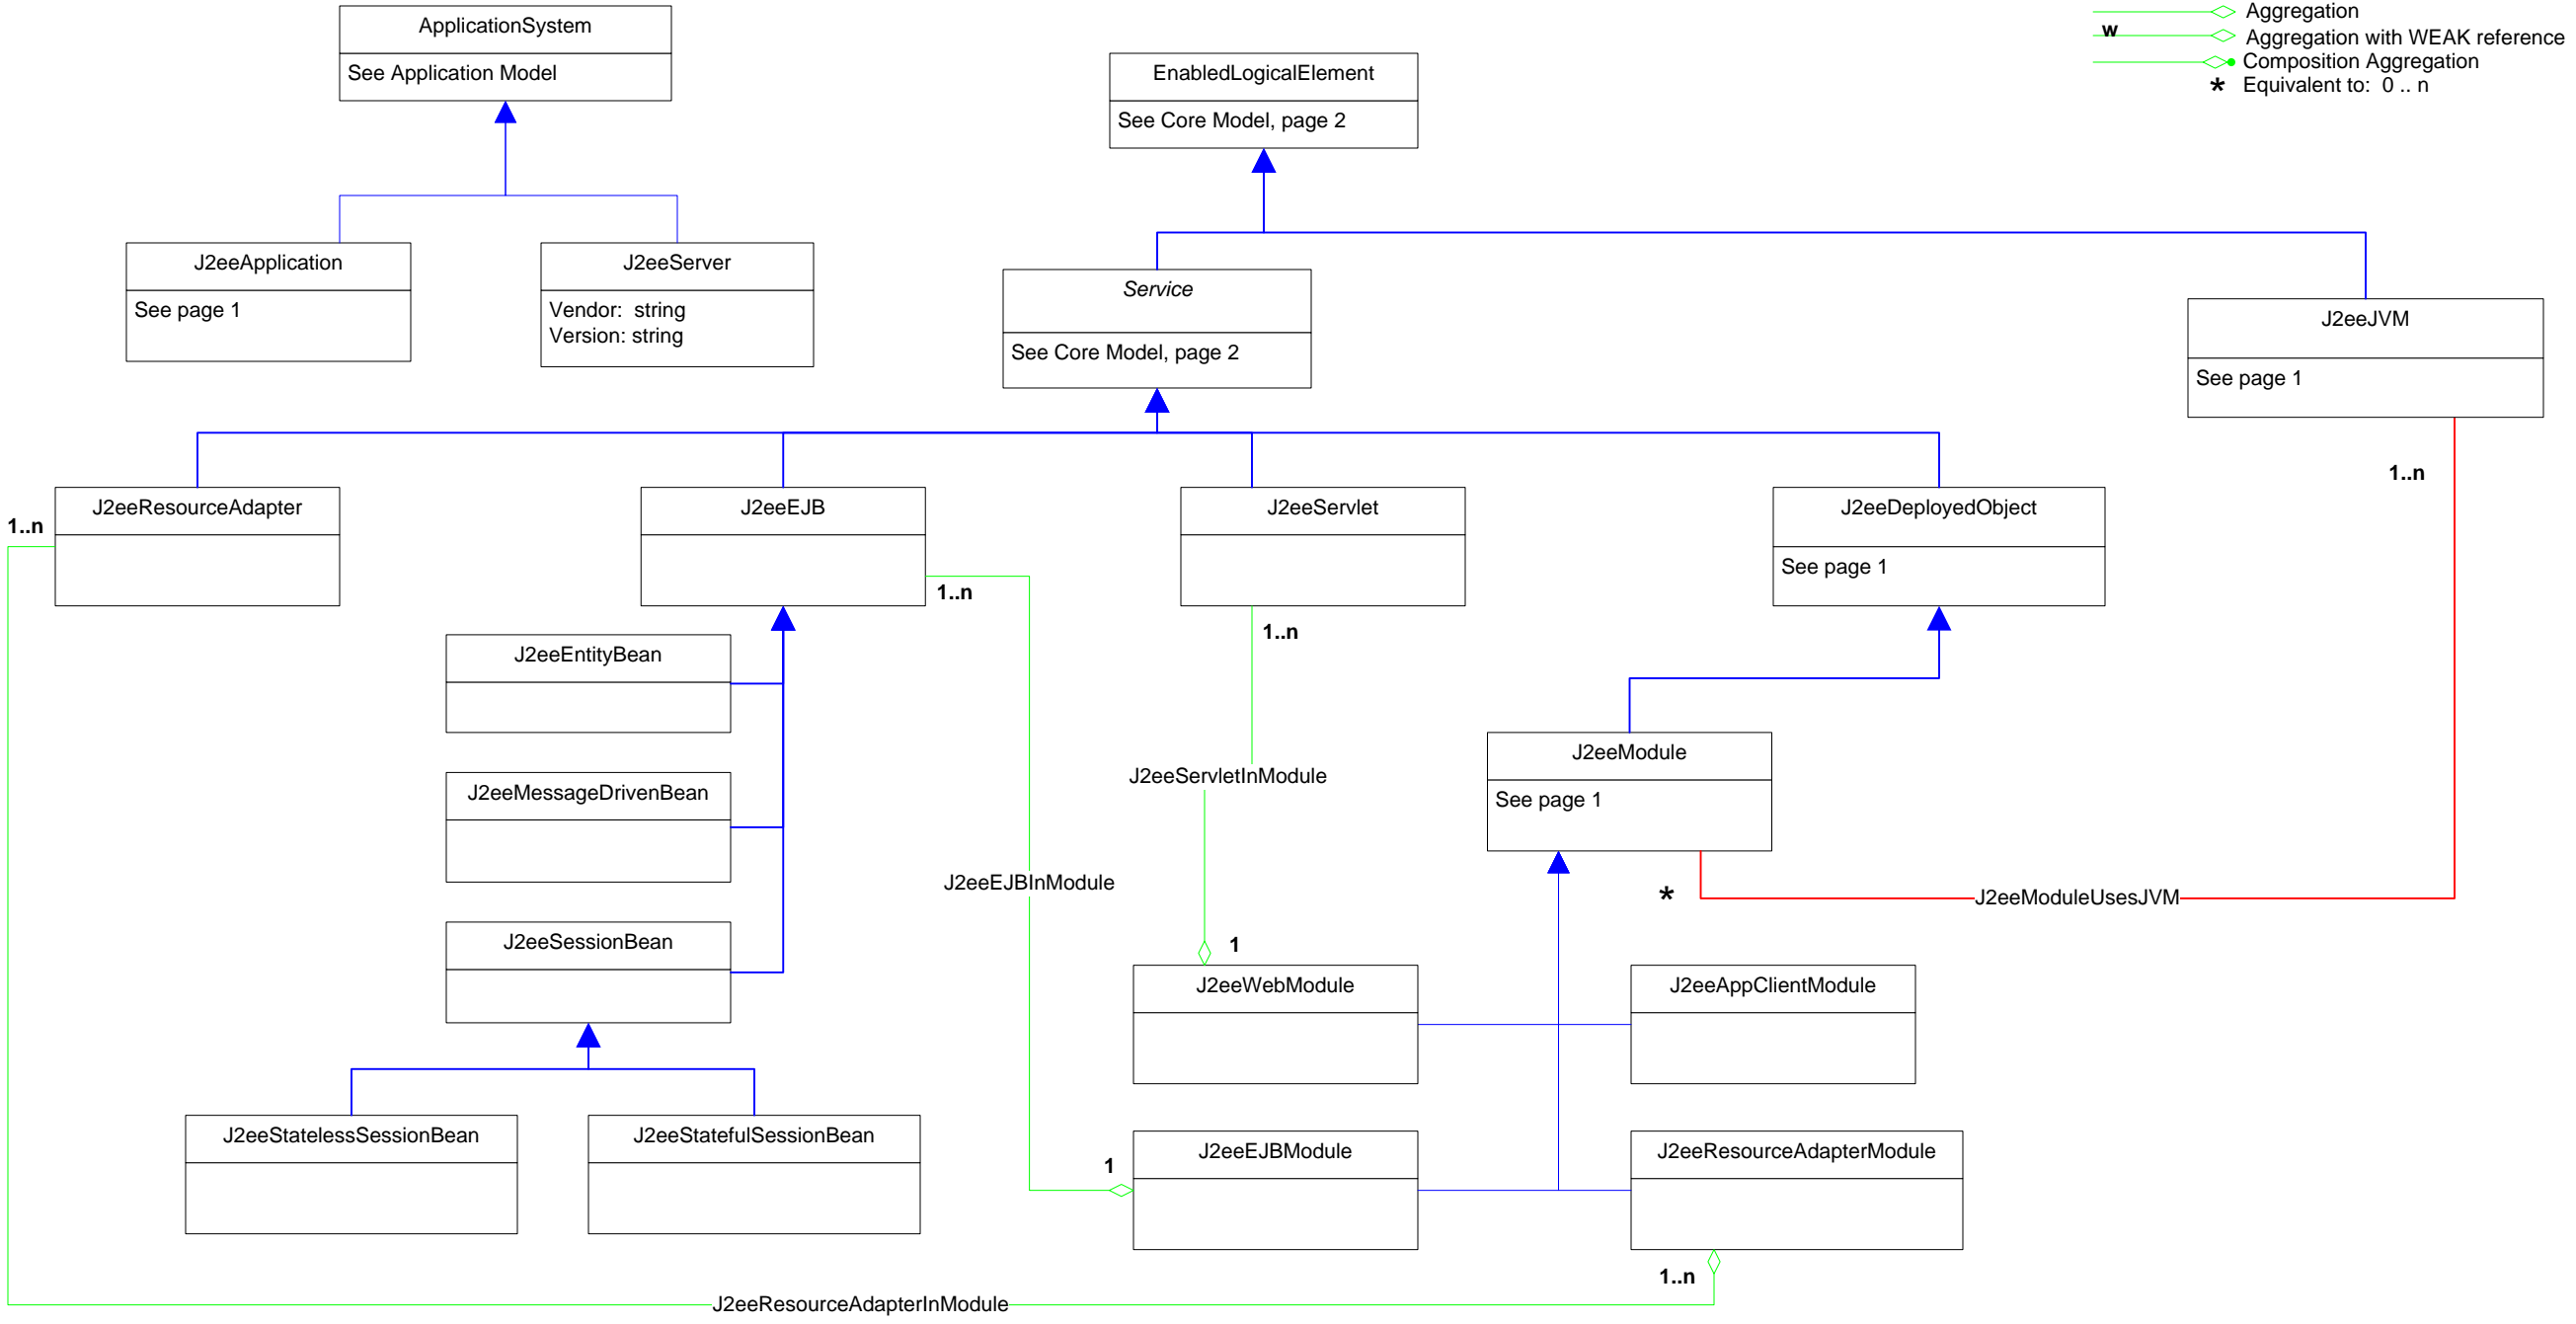

**Title** : App Server CIM Model 2.30.0  
**Filename:** CIM\_Application-J2eeAppserver.vsd  
**Author** : DMTF Application WG  
**Date** : 22 August 2011

**Page 1** : J2EE Server  
**Page 2** : J2EE Modules & Beans  
**Page 3** : J2EE Resource & Indication  
**Page 4** : J2EE Statistics (1)  
**Page 5** : J2EE Statistics (2)  
**Page 6** : Association Hierarchy  
**Page 7** : Aggregation Hierarchy

- Inheritance
- Association
- Association with WEAK reference
- Aggregation
- Aggregation with WEAK reference
- Composition Aggregation
- Equivalent to: 0 .. n

- Inheritance
- Association
- Association with WEAK reference
- Aggregation
- Aggregation with WEAK reference
- Composition Aggregation
- Equivalent to: 0..n