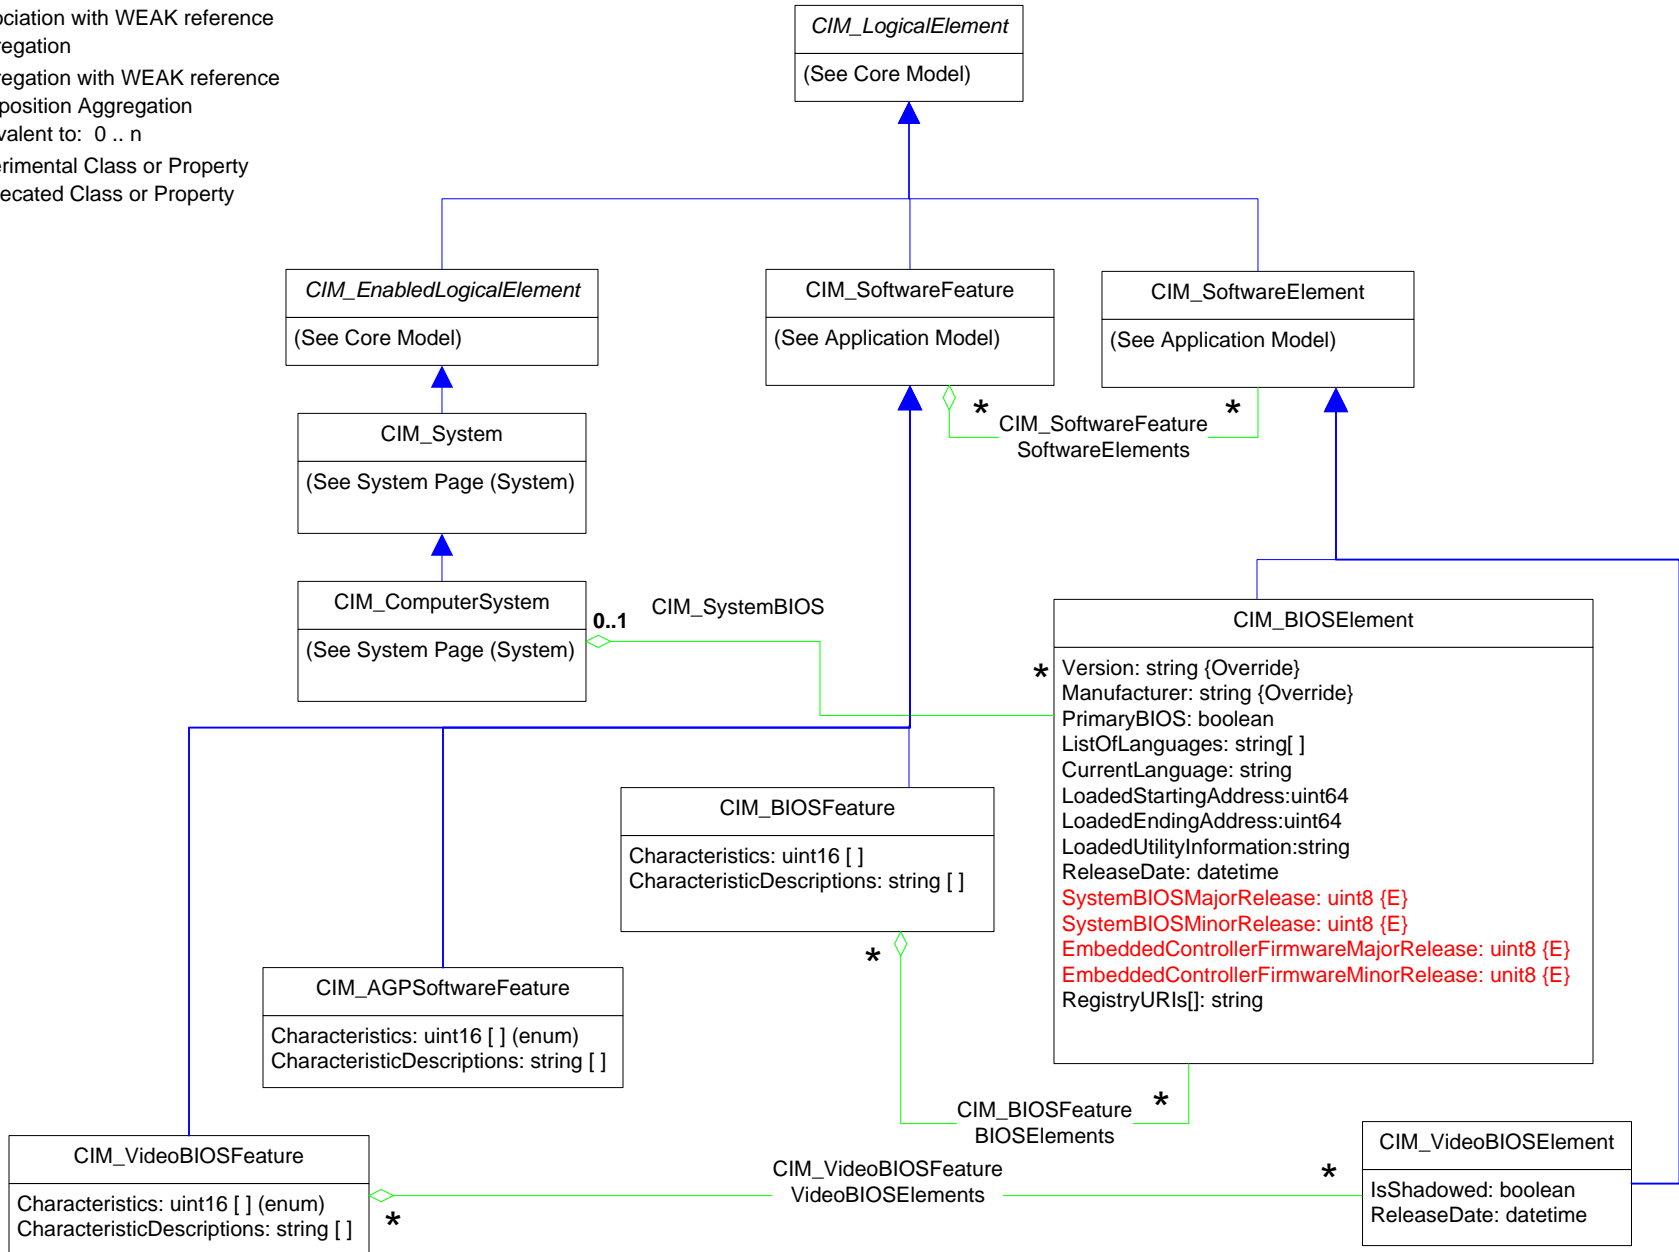

-  Inheritance
-  Association
-  Association with WEAK reference
-  Aggregation
-  Aggregation with WEAK reference
-  Composition Aggregation
-  Equivalent to: 0..n
-  {E} Experimental Class or Property
-  {D} Deprecated Class or Property

-  Inheritance
-  Association
-  Association with WEAK reference
-  Aggregation
-  Aggregation with WEAK reference
-  Composition Aggregation
-  Equivalent to: 0..n
-  Experimental Class or Property
-  Deprecated Class or Property

Page 6 : Application RunTime Model

-  Inheritance
-  Association
-  Association with WEAK reference
-  Aggregation
-  Aggregation with WEAK reference
-  Composition Aggregation
- *** Equivalent to: 0 .. n
- (E)** Experimental Class or Property
- (D)** Deprecated Class or Property

Page 7 : Software Resource Model

Page 8 : Aggregation Hierarchy

-  Inheritance
-  Association
-  Association with WEAK reference
-  Aggregation
-  Aggregation with WEAK reference
-  Composition Aggregation
-  Equivalent to: 0..n
-  Experimental Class or Property
-  Deprecated Class or Property