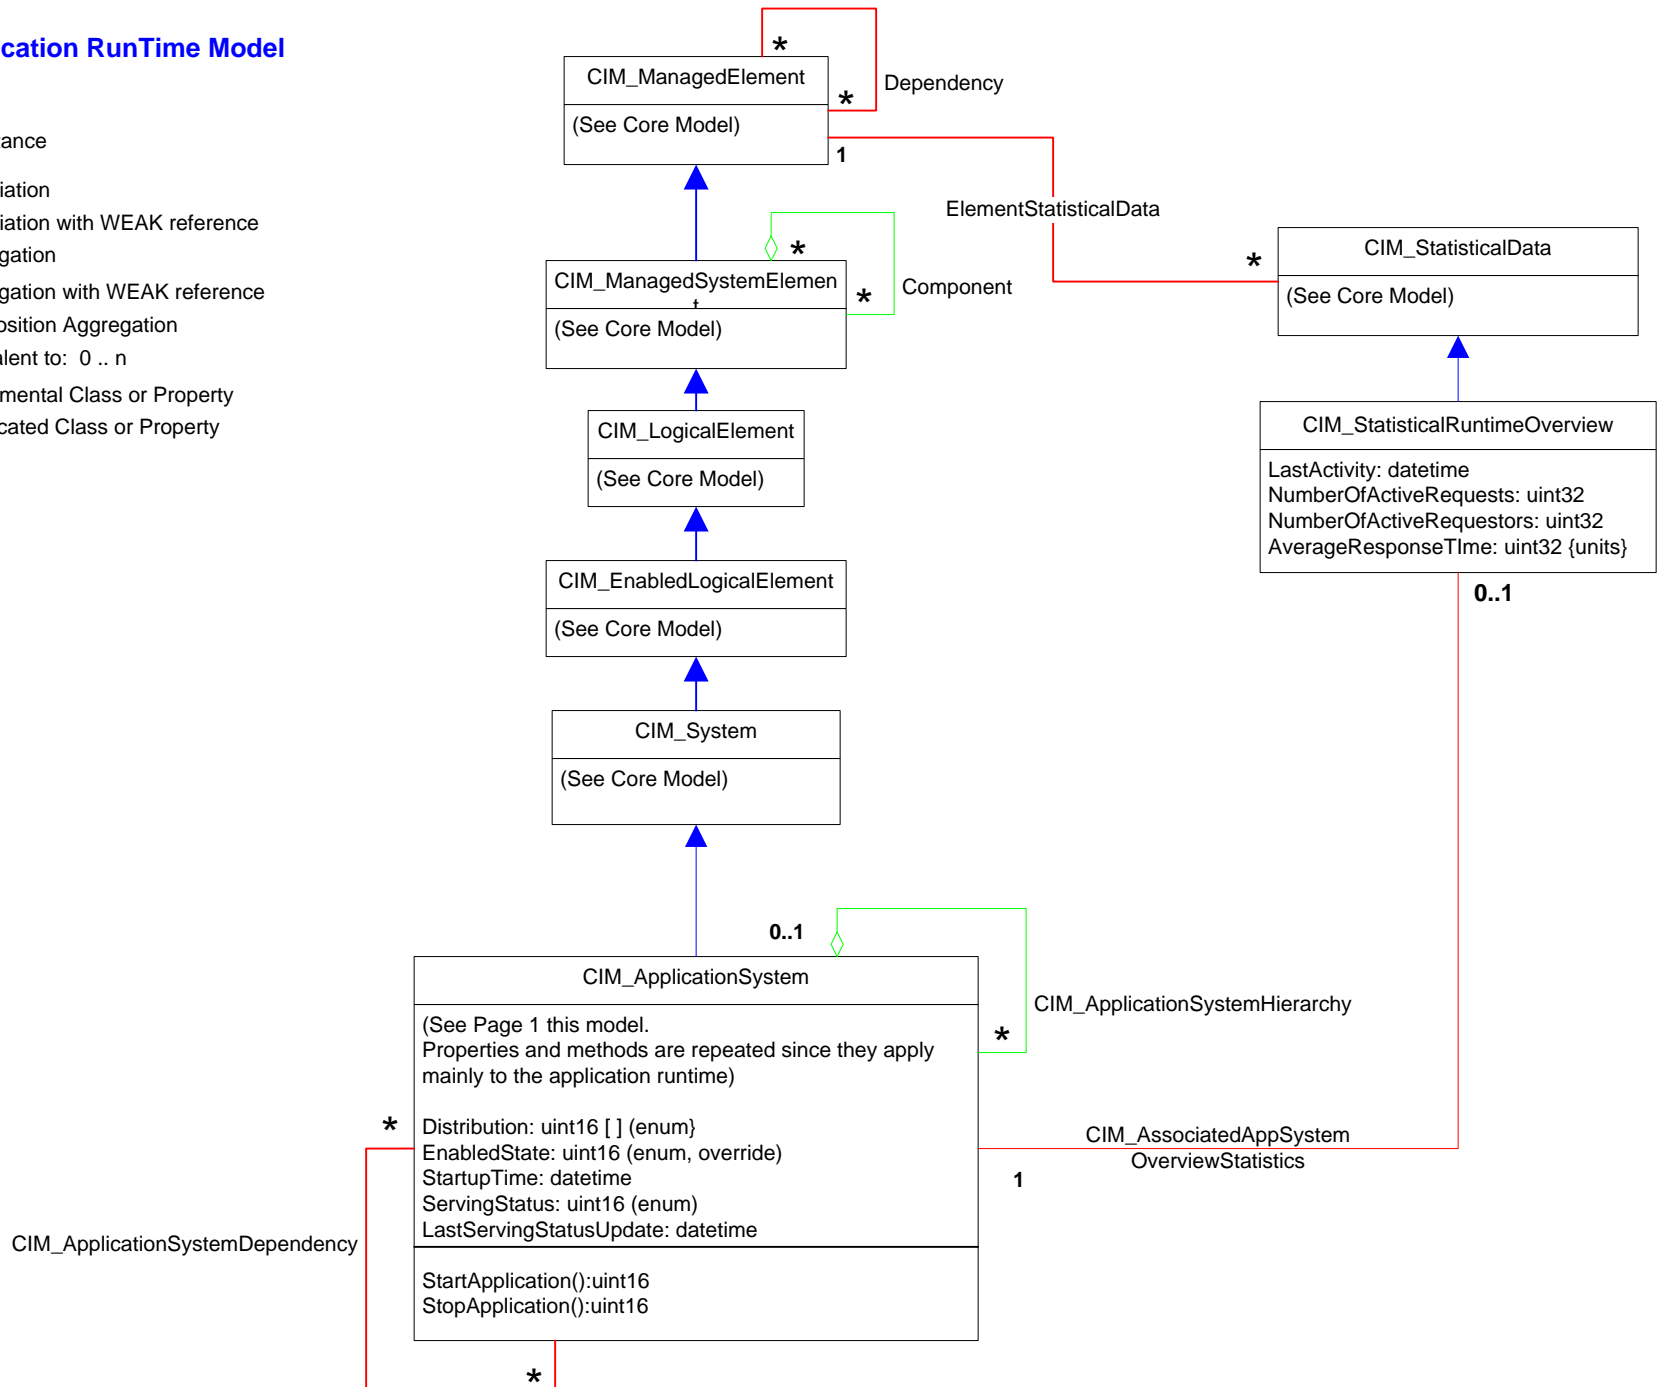

-  Inheritance
-  Association
-  Association with WEAK reference
-  Aggregation
-  Aggregation with WEAK reference
-  Composition Aggregation
-  Equivalent to: 0..n
-  {E} Experimental Class or Property
-  {D} Deprecated Class or Property

-  Inheritance
-  Association
-  Association with WEAK reference
-  Aggregation
-  Aggregation with WEAK reference
-  Composition Aggregation
-  Equivalent to: 0..n
-  Experimental Class or Property
-  Deprecated Class or Property

Page 6 : Application RunTime Model

-  Inheritance
-  Association
-  Association with WEAK reference
-  Aggregation
-  Aggregation with WEAK reference
-  Composition Aggregation
- *** Equivalent to: 0 .. n
- (E)** Experimental Class or Property
- (D)** Deprecated Class or Property

Page 7 : Software Resource Model

Page 8 : Aggregation Hierarchy

-  Inheritance
-  Association
-  Association with WEAK reference
-  Aggregation
-  Aggregation with WEAK reference
-  Composition Aggregation
-  Equivalent to: 0..n
-  Experimental Class or Property
-  Deprecated Class or Property