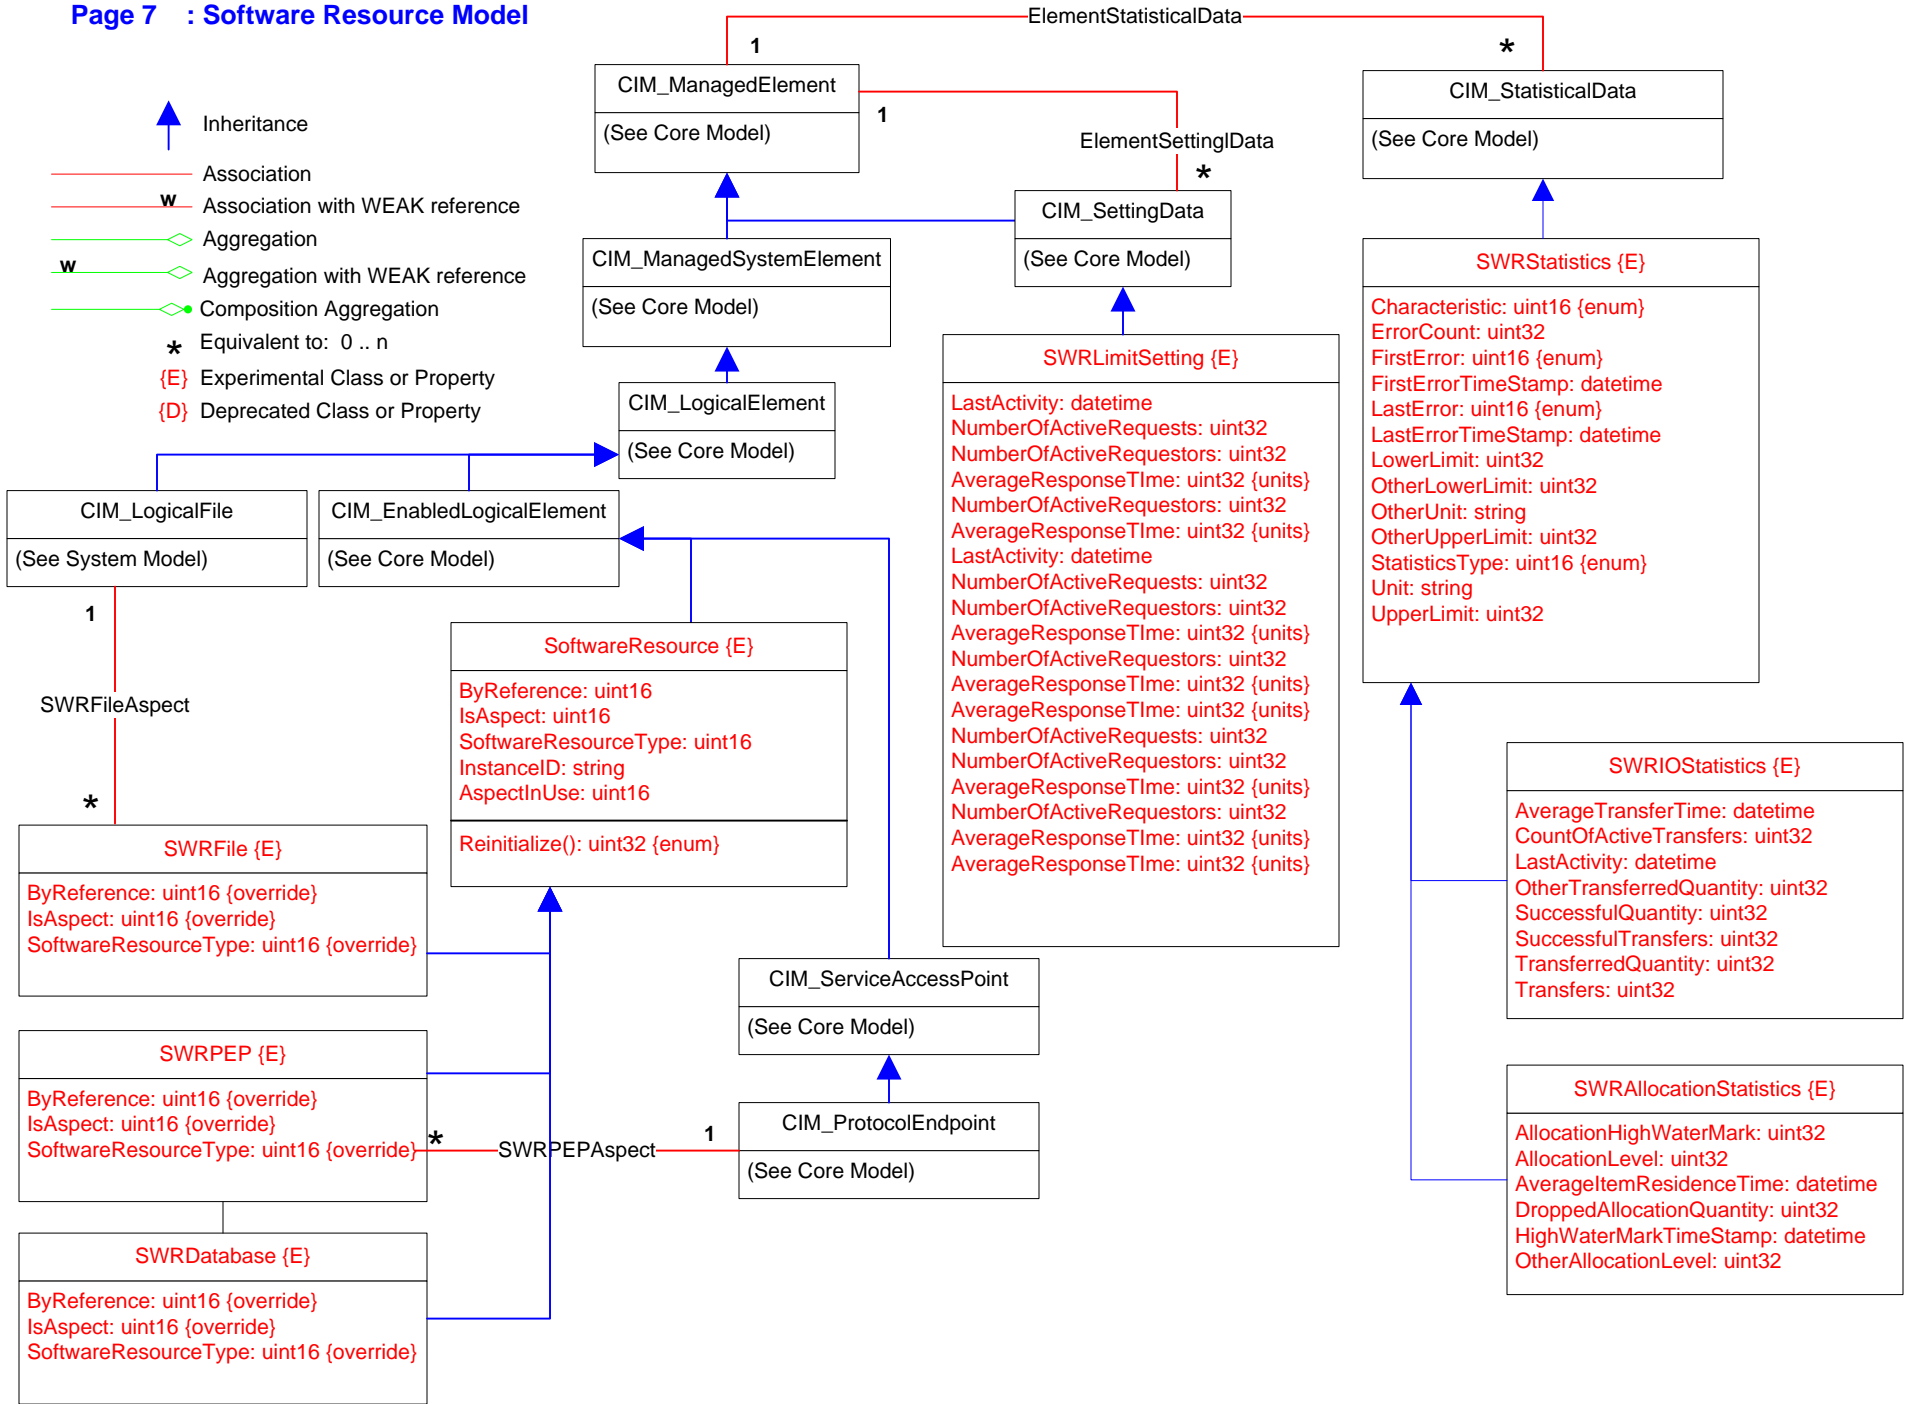

-  Inheritance
-  Association
-  Association with WEAK reference
-  Aggregation
-  Aggregation with WEAK reference
-  Composition Aggregation
-  Equivalent to: 0..n
-  {E} Experimental Class or Property
-  {D} Deprecated Class or Property

-  Inheritance
-  Association
-  Association with WEAK reference
-  Aggregation
-  Aggregation with WEAK reference
-  Composition Aggregation
-  Equivalent to: 0..n
-  Experimental Class or Property
-  Deprecated Class or Property

Page 6 : Application RunTime Model

-  Inheritance
-  Association
-  Association with WEAK reference
-  Aggregation
-  Aggregation with WEAK reference
-  Composition Aggregation
- *** Equivalent to: 0 .. n
- (E)** Experimental Class or Property
- (D)** Deprecated Class or Property

Page 7 : Software Resource Model

Page 8 : Aggregation Hierarchy

-  Inheritance
-  Association
-  Association with WEAK reference
-  Aggregation
-  Aggregation with WEAK reference
-  Composition Aggregation
-  Equivalent to: 0..n
-  Experimental Class or Property
-  Deprecated Class or Property