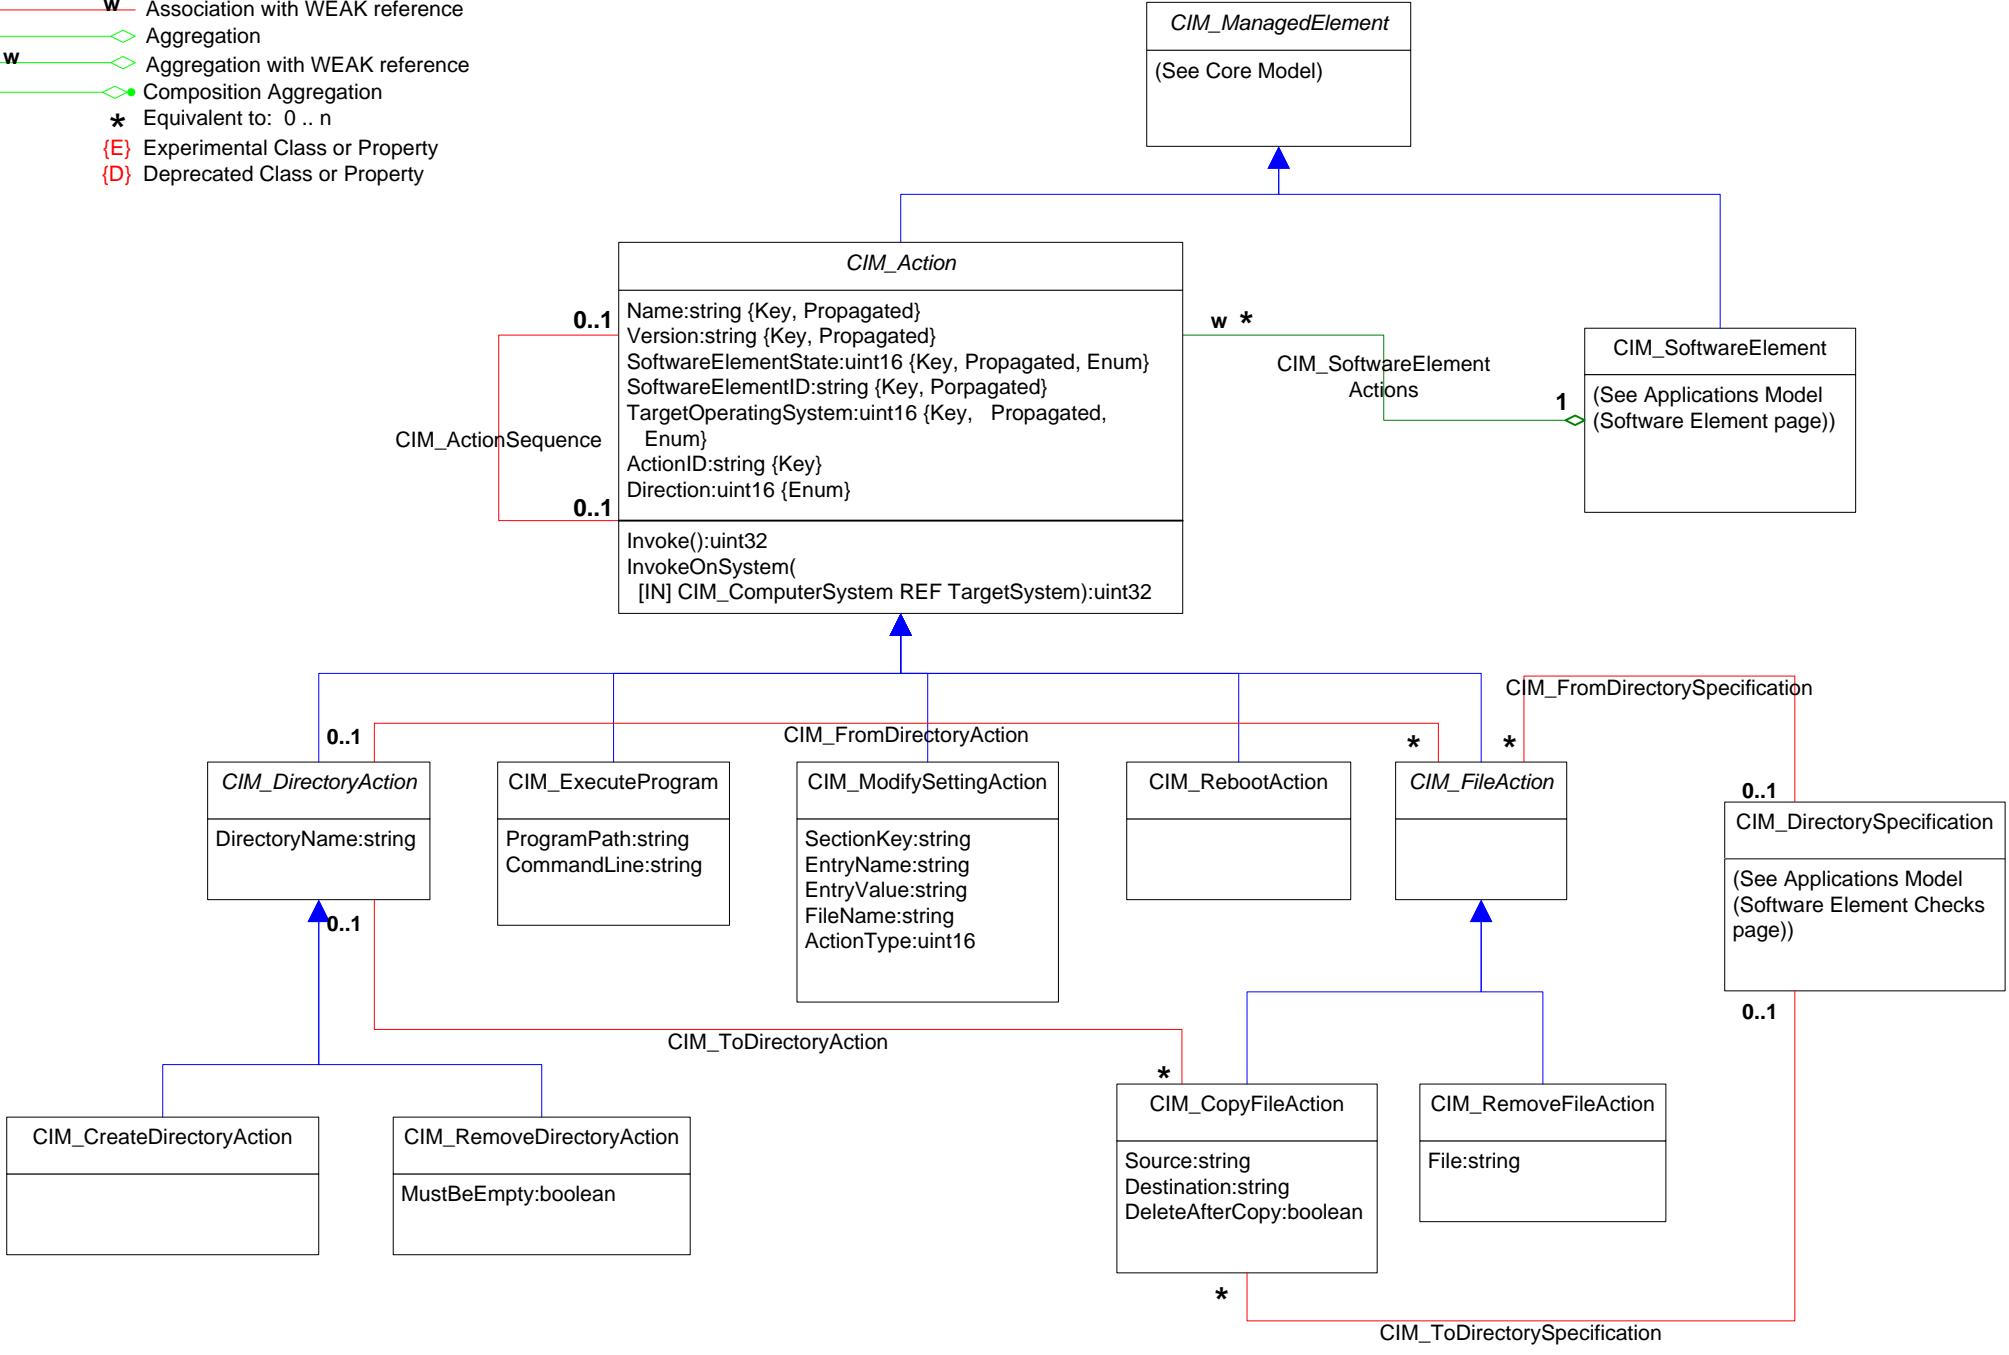

-  Inheritance
-  Association
-  Association with WEAK reference
-  Aggregation
-  Aggregation with WEAK reference
-  Composition Aggregation
-  Equivalent to: 0..n
-  {E} Experimental Class or Property
-  {D} Deprecated Class or Property

-  Inheritance
-  Association
-  Association with WEAK reference
-  Aggregation
-  Aggregation with WEAK reference
-  Composition Aggregation
-  Equivalent to: 0..n
-  Experimental Class or Property
-  Deprecated Class or Property

Page 6 : Application RunTime Model

-  Inheritance
-  Association
-  Association with WEAK reference
-  Aggregation
-  Aggregation with WEAK reference
-  Composition Aggregation
- *** Equivalent to: 0 .. n
- (E)** Experimental Class or Property
- (D)** Deprecated Class or Property

Page 7 : Software Resource Model

Page 8 : Aggregation Hierarchy

-  Inheritance
-  Association
-  Association with WEAK reference
-  Aggregation
-  Aggregation with WEAK reference
-  Composition Aggregation
-  Equivalent to: 0..n
-  Experimental Class or Property
-  Deprecated Class or Property