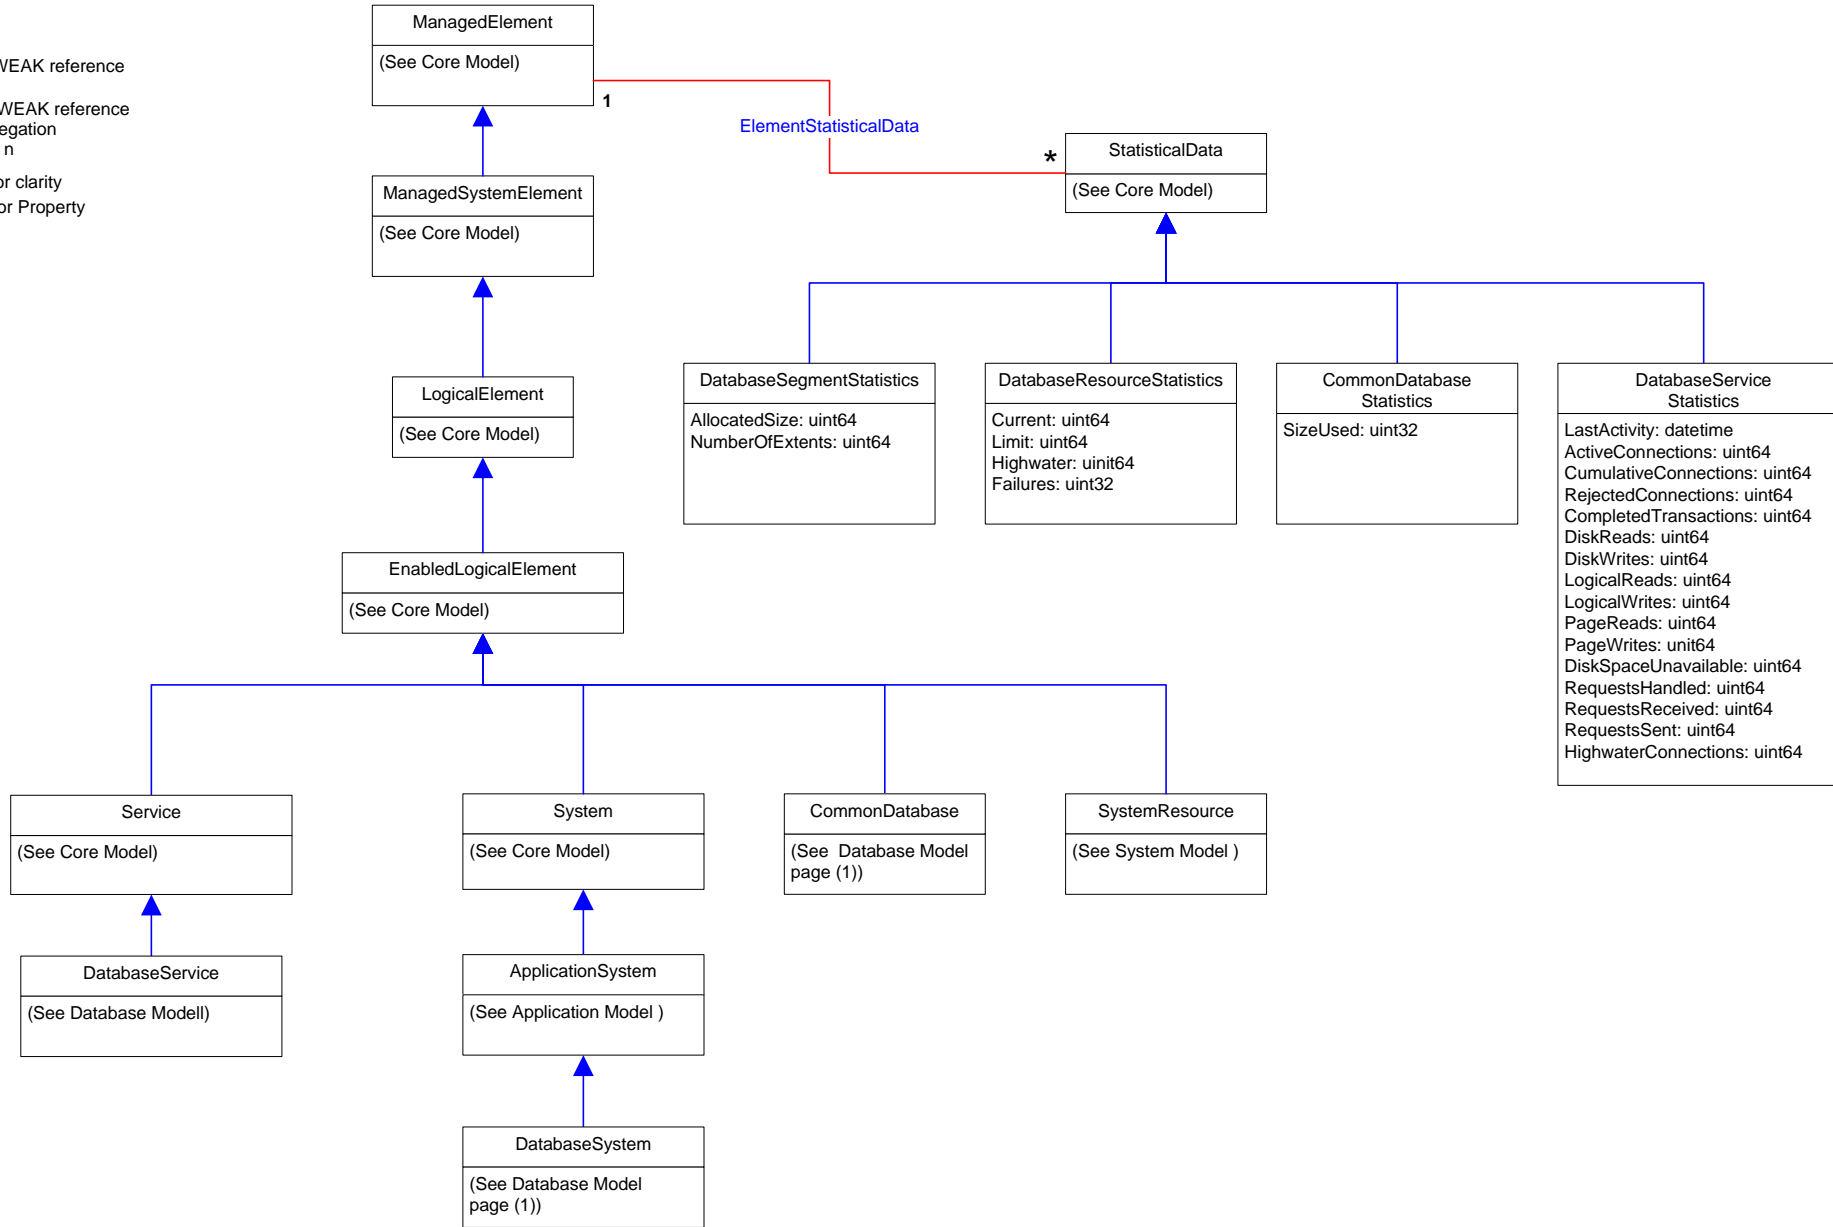

Page 2 : Database Storage

-  Inheritance
-  Association
-  Association with WEAK reference
-  Aggregation
-  Aggregation with WEAK reference
-  Composition Aggregation
-  Equivalent to: 0 .. n
- Blue Text Inherited, shown for clarity
- (D) Deprecated Class or Property

Page 3 : Database Software and Statistics

-  Inheritance
-  Association
-  Association with WEAK reference
-  Aggregation
-  Aggregation with WEAK reference
-  Composition Aggregation
-  Equivalent to: 0..n
- Blue Text Inherited, shown for clarity
- {D} Deprecated Class or Property

## Page 4 : Database Services and SAPs

Page 5 : SQL Schema

-  Inheritance
-  Association
-  Association with WEAK reference
-  Aggregation
-  Aggregation with WEAK reference
-  Composition Aggregation
-  Equivalent to: 0..n
- Blue Text Inherited, shown for clarity
- {D} Deprecated Class or Property
- {E} Experimental Class or Property

Page 5 : Association Hierarchy

-  Inheritance
-  Association
-  Association with WEAK reference
-  Aggregation
-  Aggregation with WEAK reference
-  Composition Aggregation
-  Equivalent to: 0..n

Page 6 : Aggregation Hierarchy