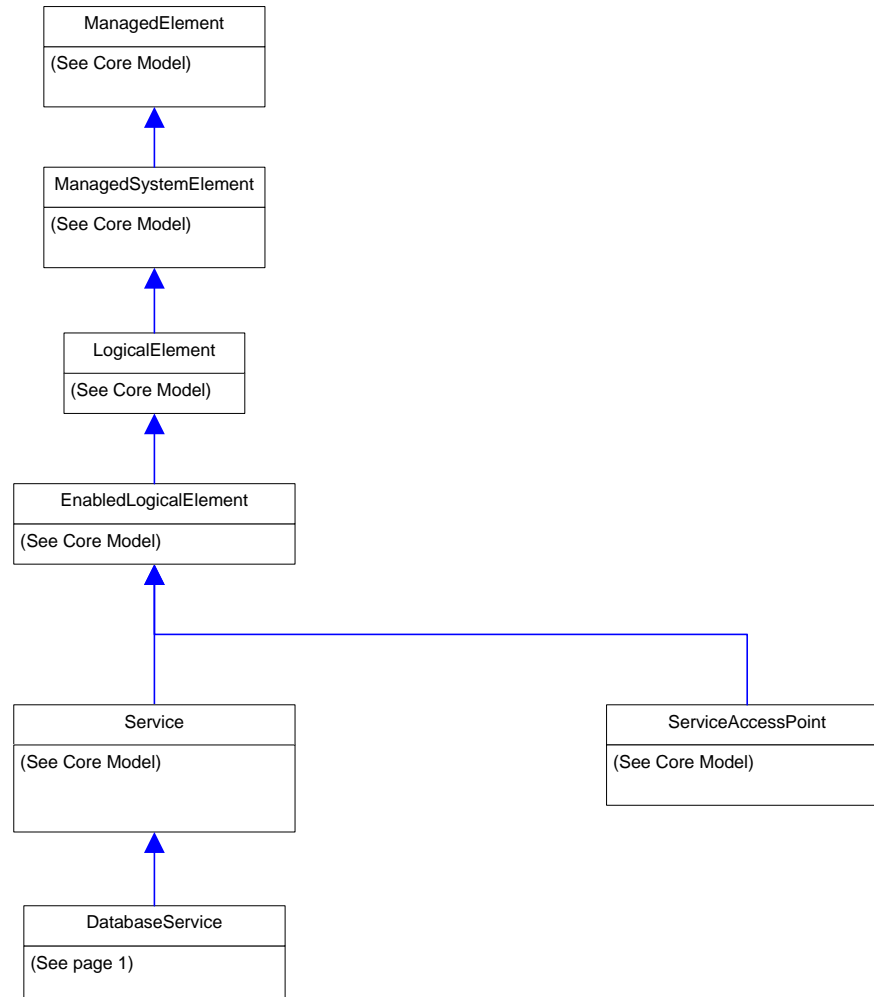

Page 2 : Database Storage

-  Inheritance
-  Association
-  Association with WEAK reference
-  Aggregation
-  Aggregation with WEAK reference
-  Composition Aggregation
-  Equivalent to: 0 .. n
- Blue Text Inherited, shown for clarity
- (D) Deprecated Class or Property

Page 3 : Database Software and Statistics

-  Inheritance
-  Association
-  Association with WEAK reference
-  Aggregation
-  Aggregation with WEAK reference
-  Composition Aggregation
-  Equivalent to: 0..n
- Blue Text Inherited, shown for clarity
- {D} Deprecated Class or Property

## Page 4 : Database Services and SAPs

Page 5 : SQL Schema

-  Inheritance
-  Association
-  Association with WEAK reference
-  Aggregation
-  Aggregation with WEAK reference
-  Composition Aggregation
-  Equivalent to: 0..n
- Blue Text Inherited, shown for clarity
- {D} Deprecated Class or Property
- {E} Experimental Class or Property

Page 5 : Association Hierarchy

-  Inheritance
-  Association
-  Association with WEAK reference
-  Aggregation
-  Aggregation with WEAK reference
-  Composition Aggregation
-  Equivalent to: 0..n

Page 6 : Aggregation Hierarchy