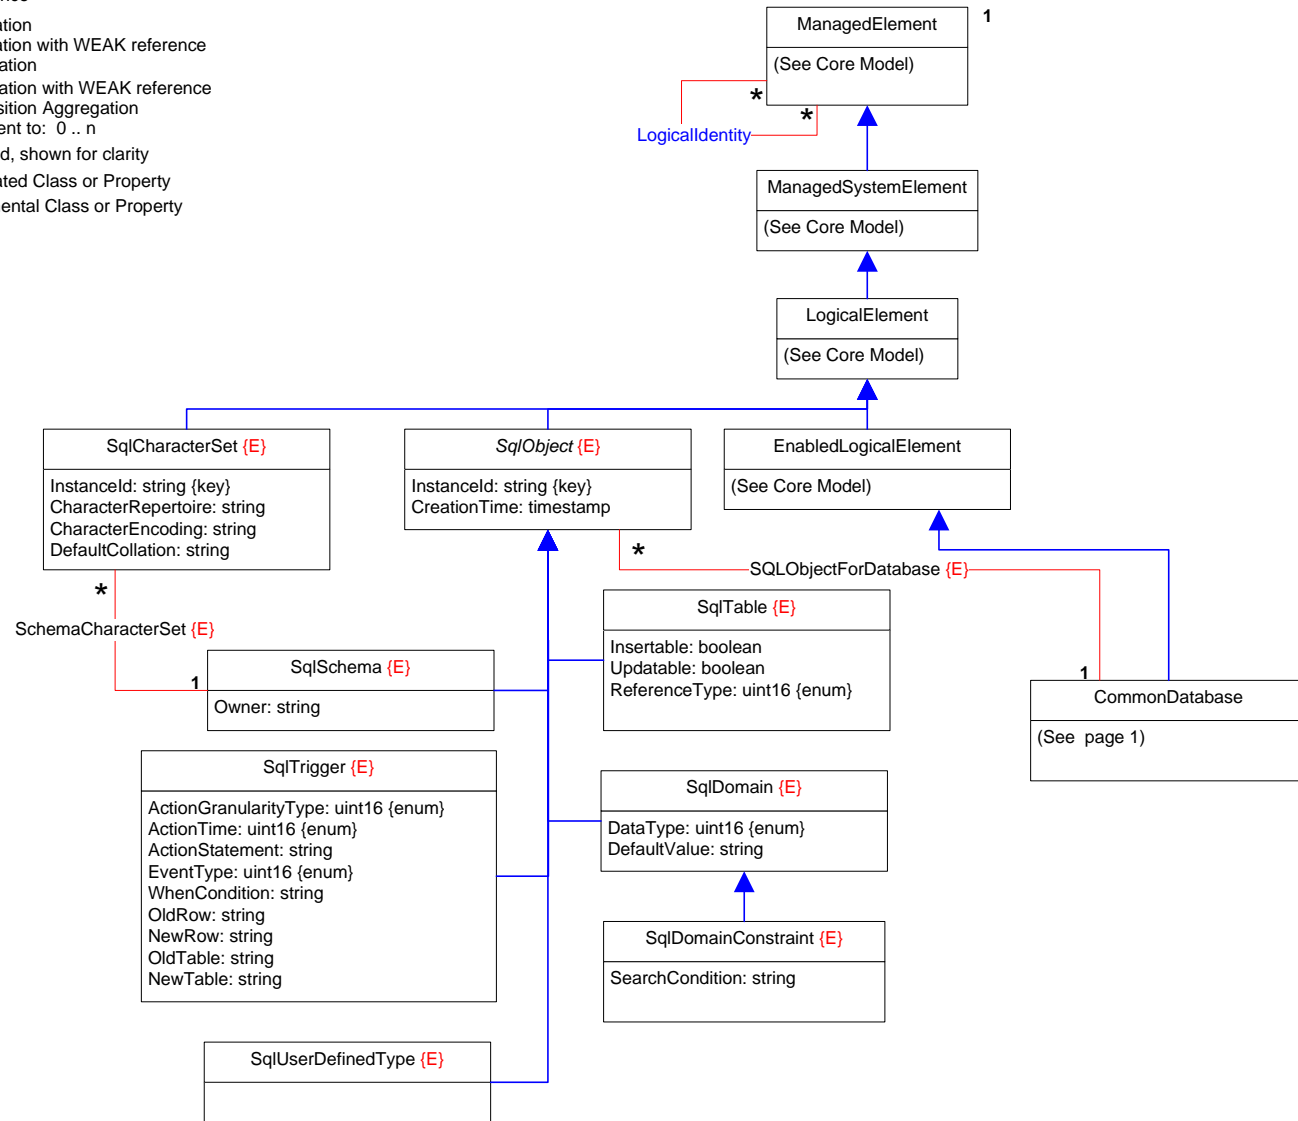

Page 2 : Database Storage

-  Inheritance
-  Association
-  Association with WEAK reference
-  Aggregation
-  Aggregation with WEAK reference
-  Composition Aggregation
-  Equivalent to: 0 .. n
- Blue Text Inherited, shown for clarity
- (D) Deprecated Class or Property

Page 3 : Database Software and Statistics

-  Inheritance
-  Association
-  Association with WEAK reference
-  Aggregation
-  Aggregation with WEAK reference
-  Composition Aggregation
-  Equivalent to: 0..n
- Blue Text Inherited, shown for clarity
- {D} Deprecated Class or Property

## Page 4 : Database Services and SAPs

Page 5 : SQL Schema

-  Inheritance
-  Association
-  Association with WEAK reference
-  Aggregation
-  Aggregation with WEAK reference
-  Composition Aggregation
-  Equivalent to: 0..n
- Blue Text Inherited, shown for clarity
- {D} Deprecated Class or Property
- {E} Experimental Class or Property

Page 5 : Association Hierarchy

-  Inheritance
-  Association
-  Association with WEAK reference
-  Aggregation
-  Aggregation with WEAK reference
-  Composition Aggregation
-  Equivalent to: 0..n

Page 6 : Aggregation Hierarchy