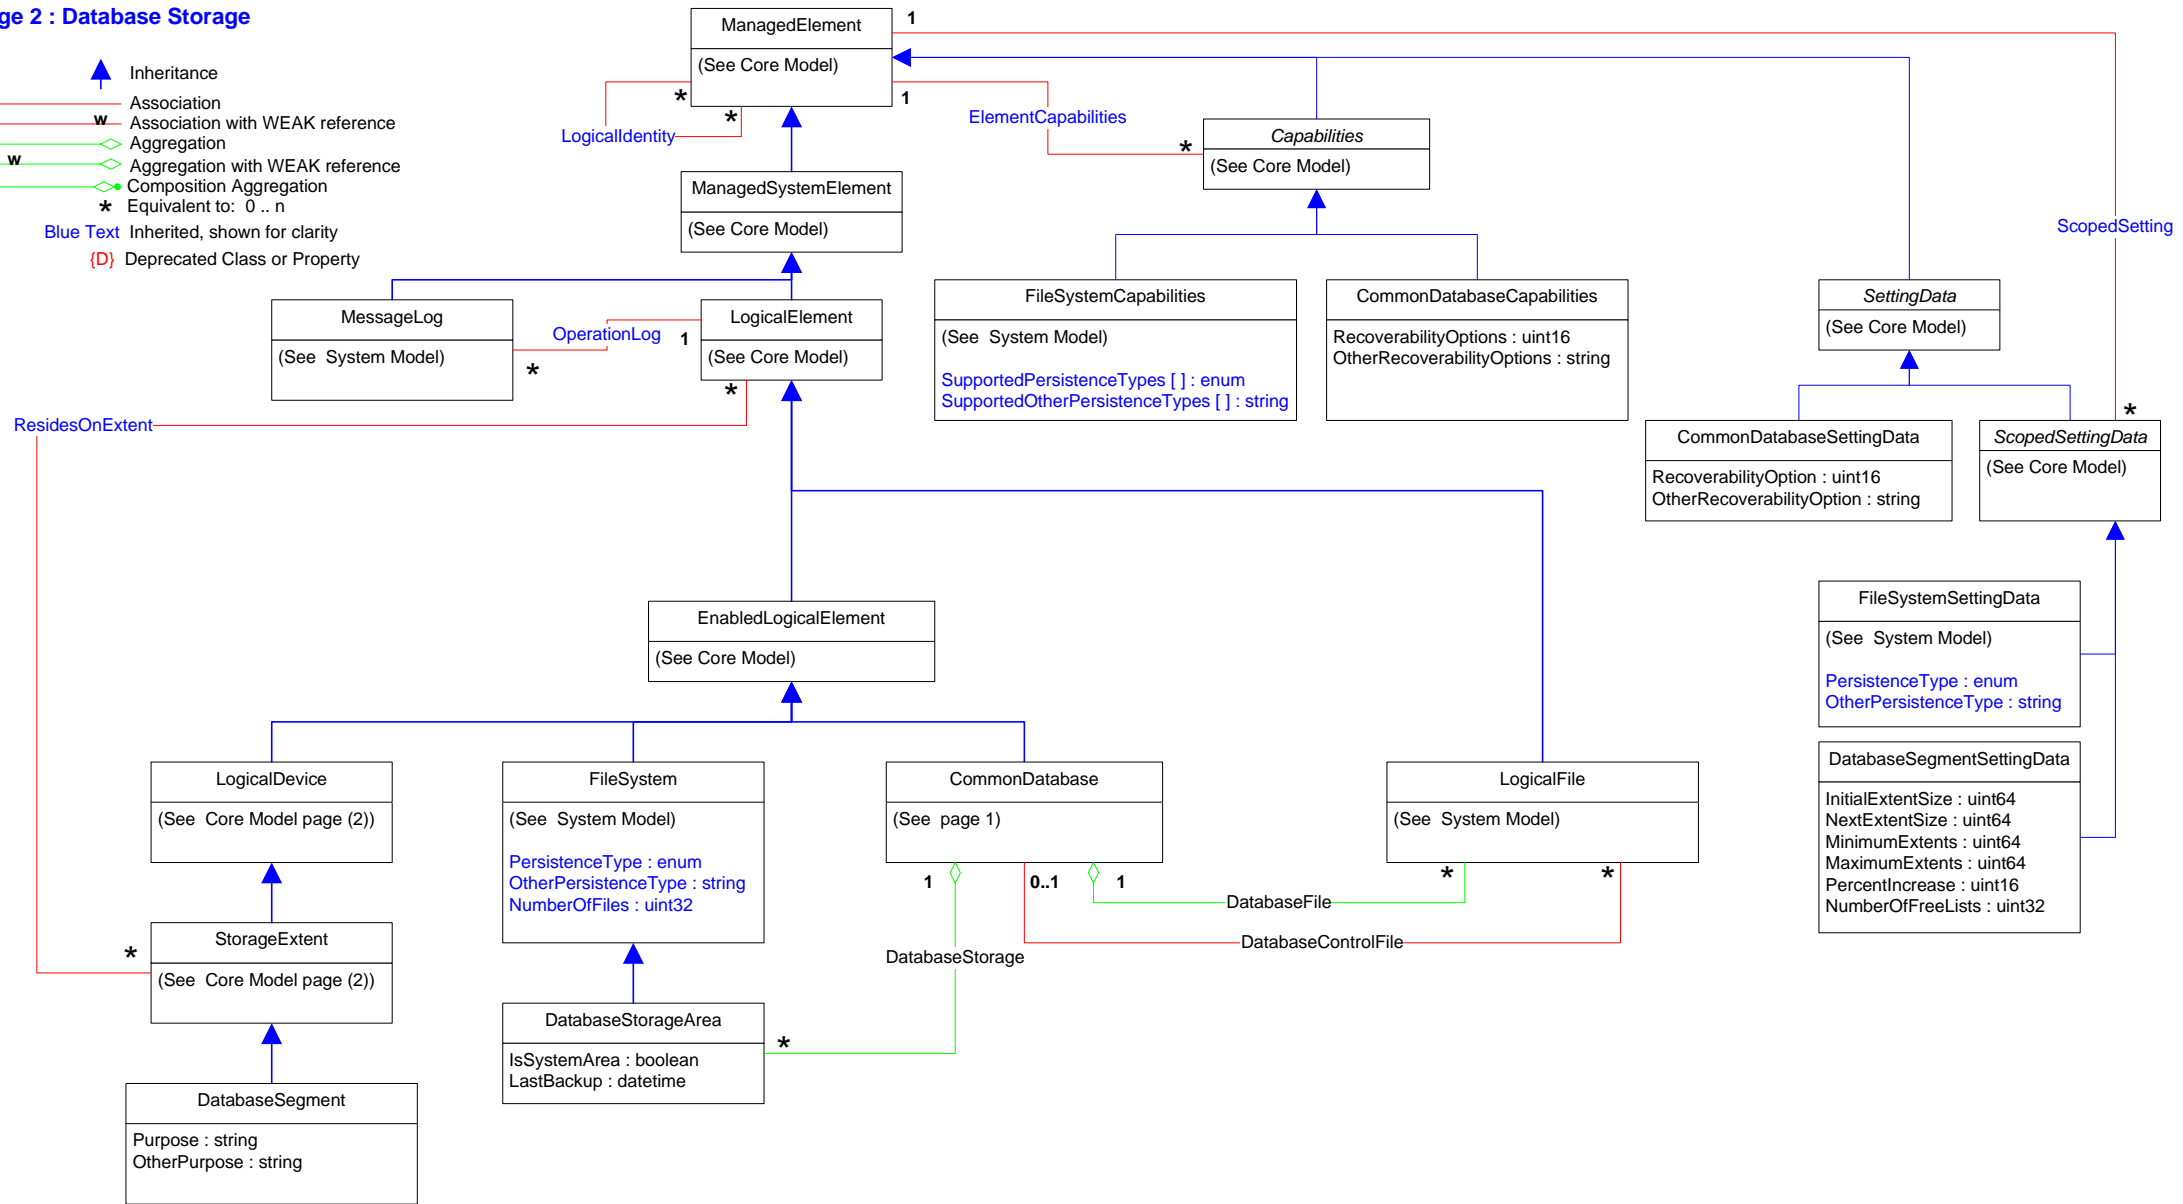

Page 2 : Database Storage

-  Inheritance
-  Association
-  Association with WEAK reference
-  Aggregation
-  Aggregation with WEAK reference
-  Composition Aggregation
-  Equivalent to: 0 .. n
- Blue Text Inherited, shown for clarity
- (D) Deprecated Class or Property

Page 3 : Database Software and Statistics

-  Inheritance
-  Association
-  Association with WEAK reference
-  Aggregation
-  Aggregation with WEAK reference
-  Composition Aggregation
-  Equivalent to: 0..n
- Blue Text Inherited, shown for clarity
- {D} Deprecated Class or Property

## Page 4 : Database Services and SAPs

Page 5 : SQL Schema

-  Inheritance
-  Association
-  Association with WEAK reference
-  Aggregation
-  Aggregation with WEAK reference
-  Composition Aggregation
-  Equivalent to: 0..n
- Blue Text Inherited, shown for clarity
- {D} Deprecated Class or Property
- {E} Experimental Class or Property

Page 5 : Association Hierarchy

-  Inheritance
-  Association
-  Association with WEAK reference
-  Aggregation
-  Aggregation with WEAK reference
-  Composition Aggregation
-  Equivalent to: 0..n

Page 6 : Aggregation Hierarchy