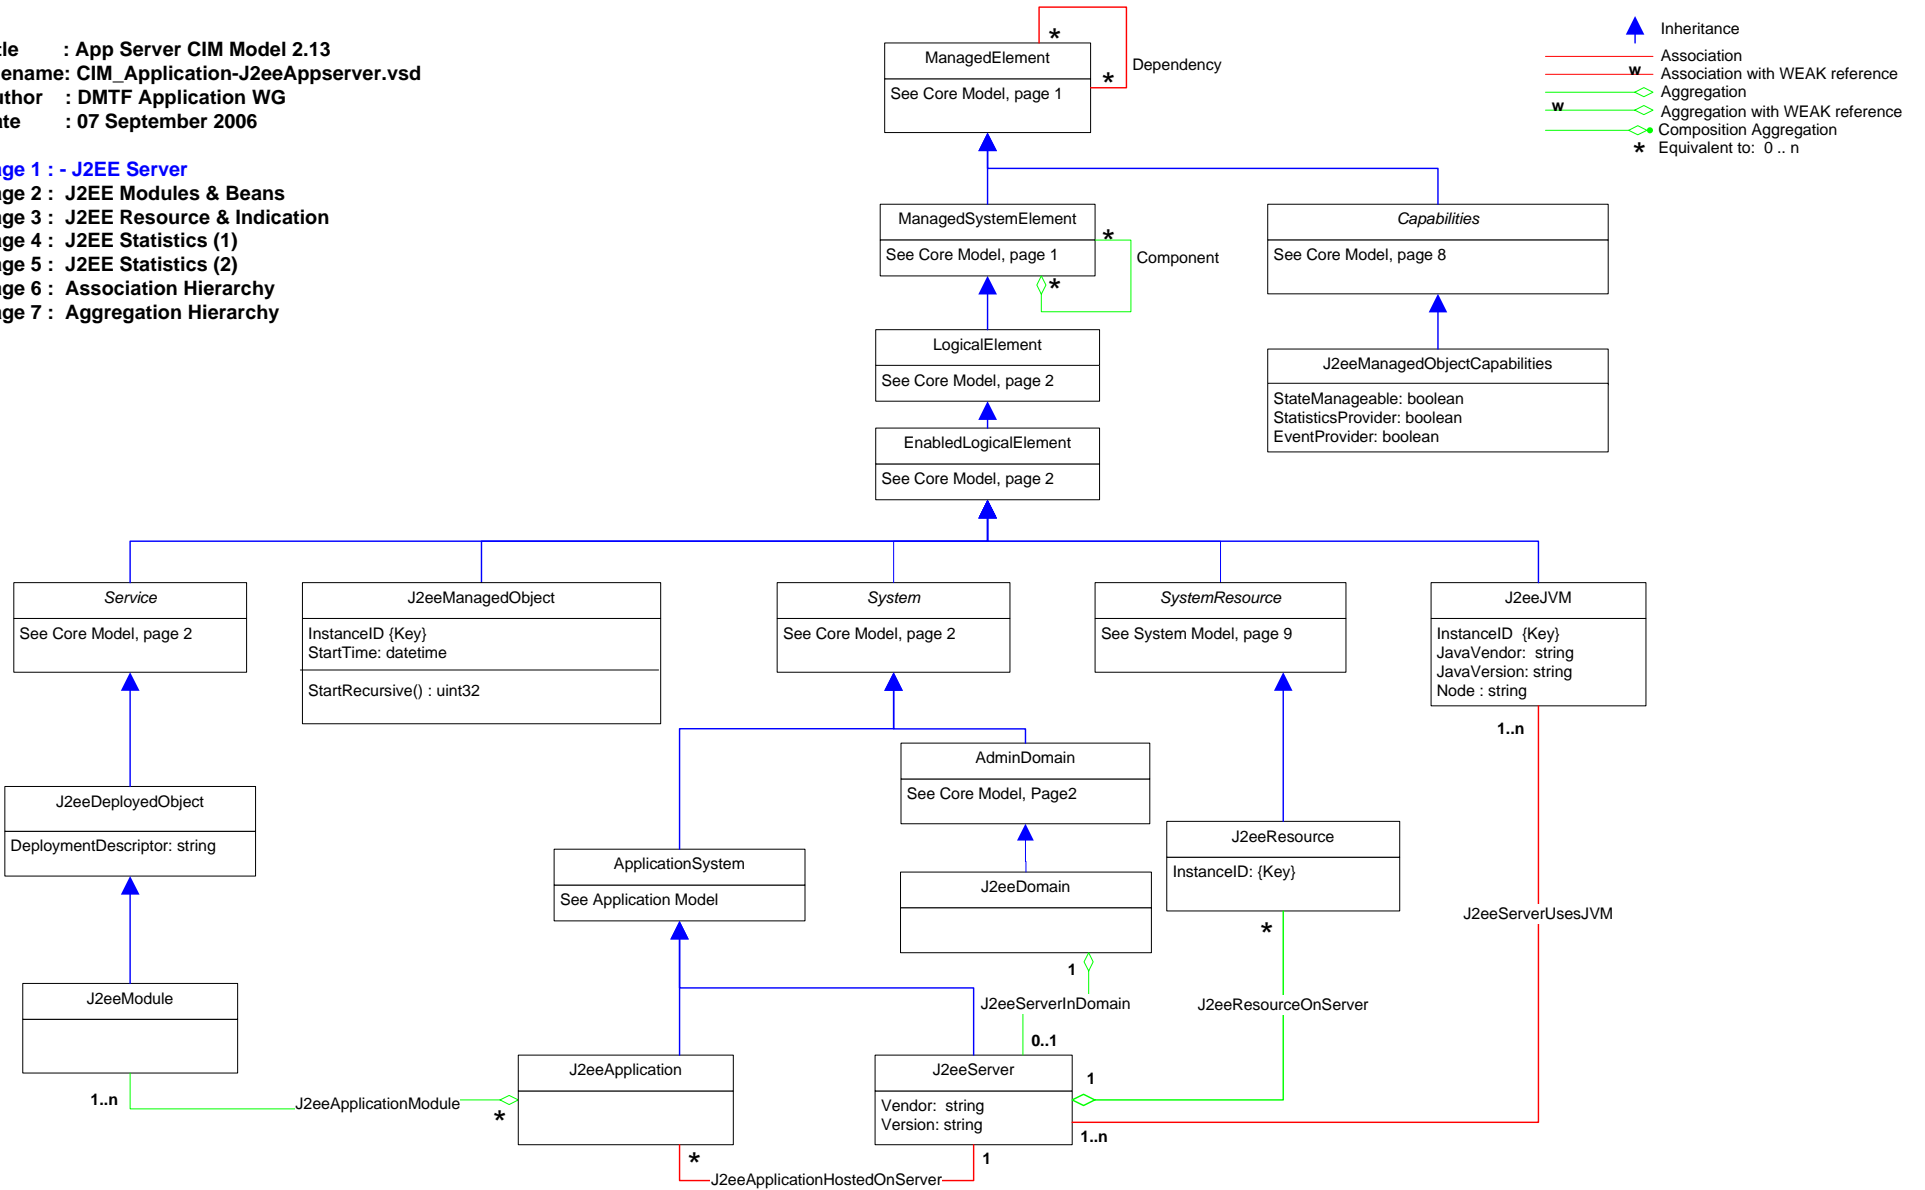

Title : App Server CIM Model 2.13
 Filename: CIM_Application-J2eeAppserver.vsd
 Author : DMTF Application WG
 Date : 07 September 2006

Page 1 : - J2EE Server
 Page 2 : J2EE Modules & Beans
 Page 3 : J2EE Resource & Indication
 Page 4 : J2EE Statistics (1)
 Page 5 : J2EE Statistics (2)
 Page 6 : Association Hierarchy
 Page 7 : Aggregation Hierarchy

Page 2 : J2EE Modules & Beans