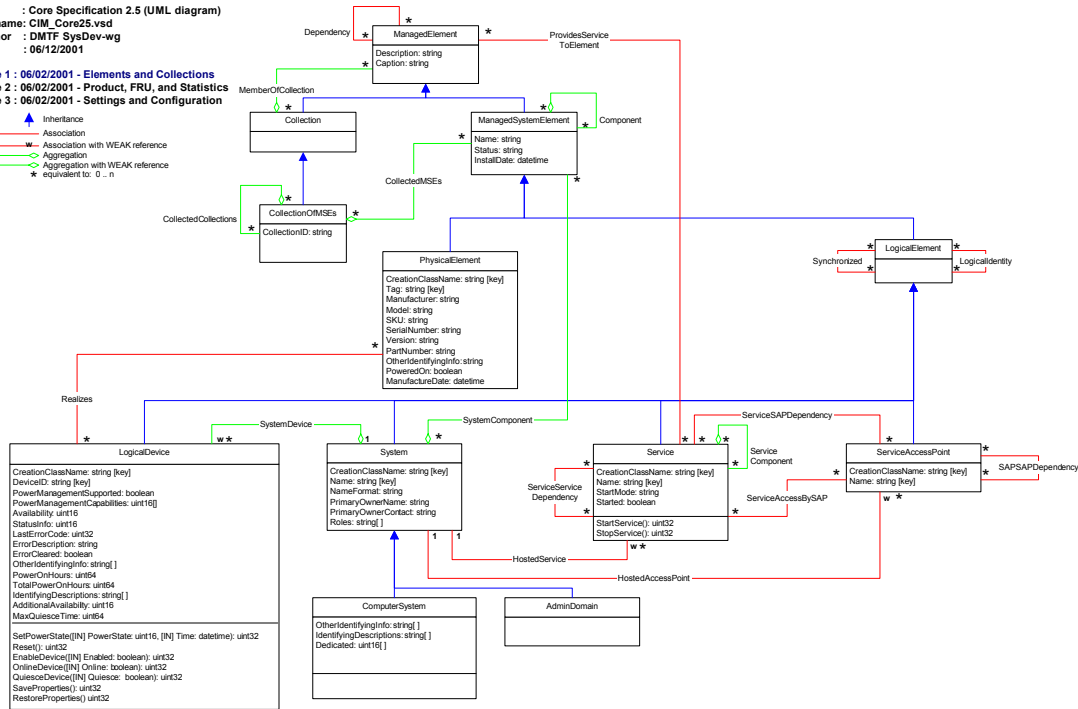

Title : Core Specification 2.5 (UML diagram)
Filename: CIM_Core25.vsd
Author : DMTF SysDev-wg
Date : 06/12/2001