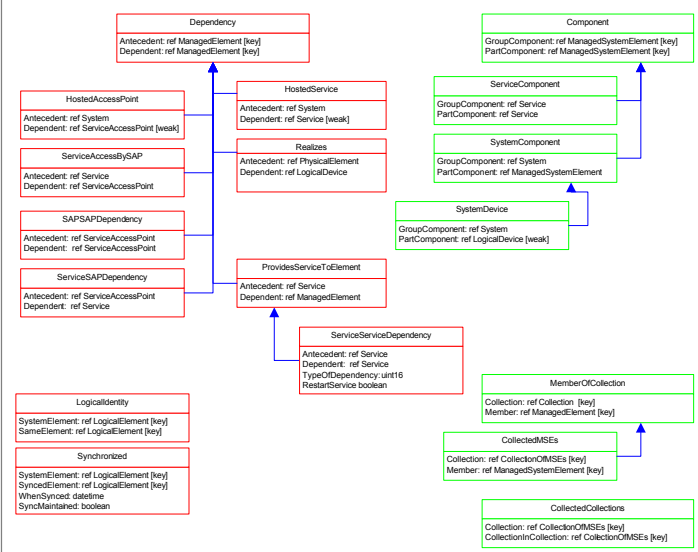

Title : Core Specification 2.5 (UML diagram)
Filename: CIM_Core25.vsd
Author : DMTF SysDev-wg
Date : 06/12/2001