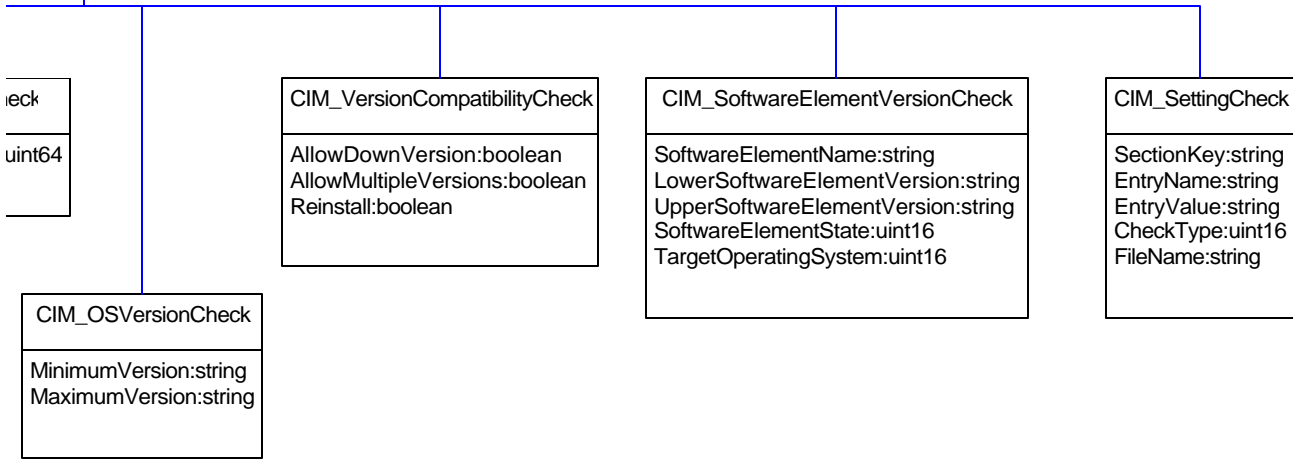

< reference

K reference

CIM\_ControllerAction  
Actions

Name:s  
Version  
Softwar  
Softwar  
TargetC  
CheckII  
Descrip  
Caption  
CheckN  
Invoke(

Name string  
Description string  
Caption string  
RevisionLevel string

Title : Application Model Specification 2.4 (UML diagram)

Filename: CIM\_Application24.vsd

Author : DMTF Application Working Group

Date : 06/09/2000 Last updated (eje/arw)

Page 2 : Association Classes

CIM\_Di  
DirectorySpecificat  
FileSpecification: r