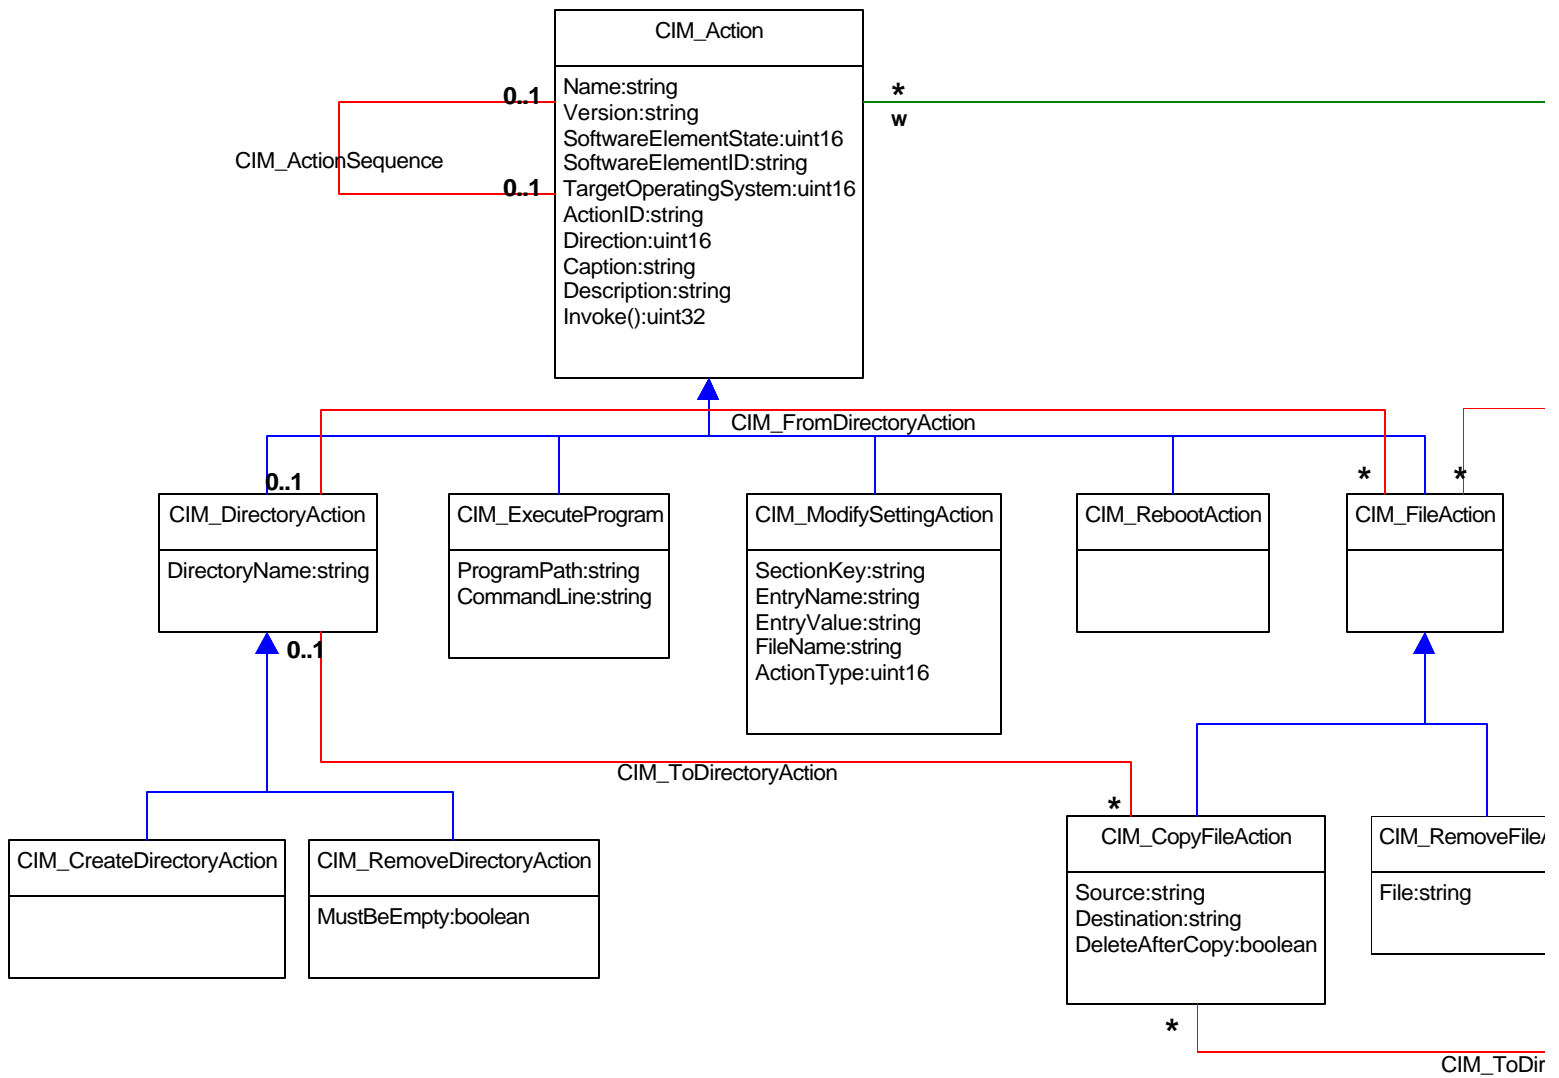

Title : Application Model Specification 2.4 (UML diagram)

Filename: CIM\_Application24.vsd

Author : DMTF Application Working Group

Date : 06/09/2000 Last updated (eje/arw)

Page 1 : Object Classes

-  Inheritance
-  Association
-  Association with WEAK
-  Aggregation
-  Aggregation with WEAK
-  \* equivalent to: 0 .. n

< reference

K reference

CIM\_ControllerAction  
Actions

Name:s  
Version  
Softwar  
Softwar  
TargetC  
CheckII  
Descrip  
Caption  
CheckN  
Invoke(

Name string  
Description string  
Caption string  
RevisionLevel string

Dependency  
Antecedent: ref ManagedSystemElement [key]  
Dependent: ref ManagedSystemElement [key]  
\*

CIM\_SoftwareElementSAPImplementation  
Antecedent: ref CIM\_SoftwareElement  
Dependent: ref CIM\_ServiceAccessPoint

CIM\_SoftwareElementServiceImplementation  
Antecedent: ref CIM\_SoftwareElement  
Dependent: ref CIM\_Service

CIM\_SoftwareFeatureSAPImplementation  
Antecedent: ref CIM\_SoftwareFeature  
Dependent: ref CIM\_ServiceAccessPoint