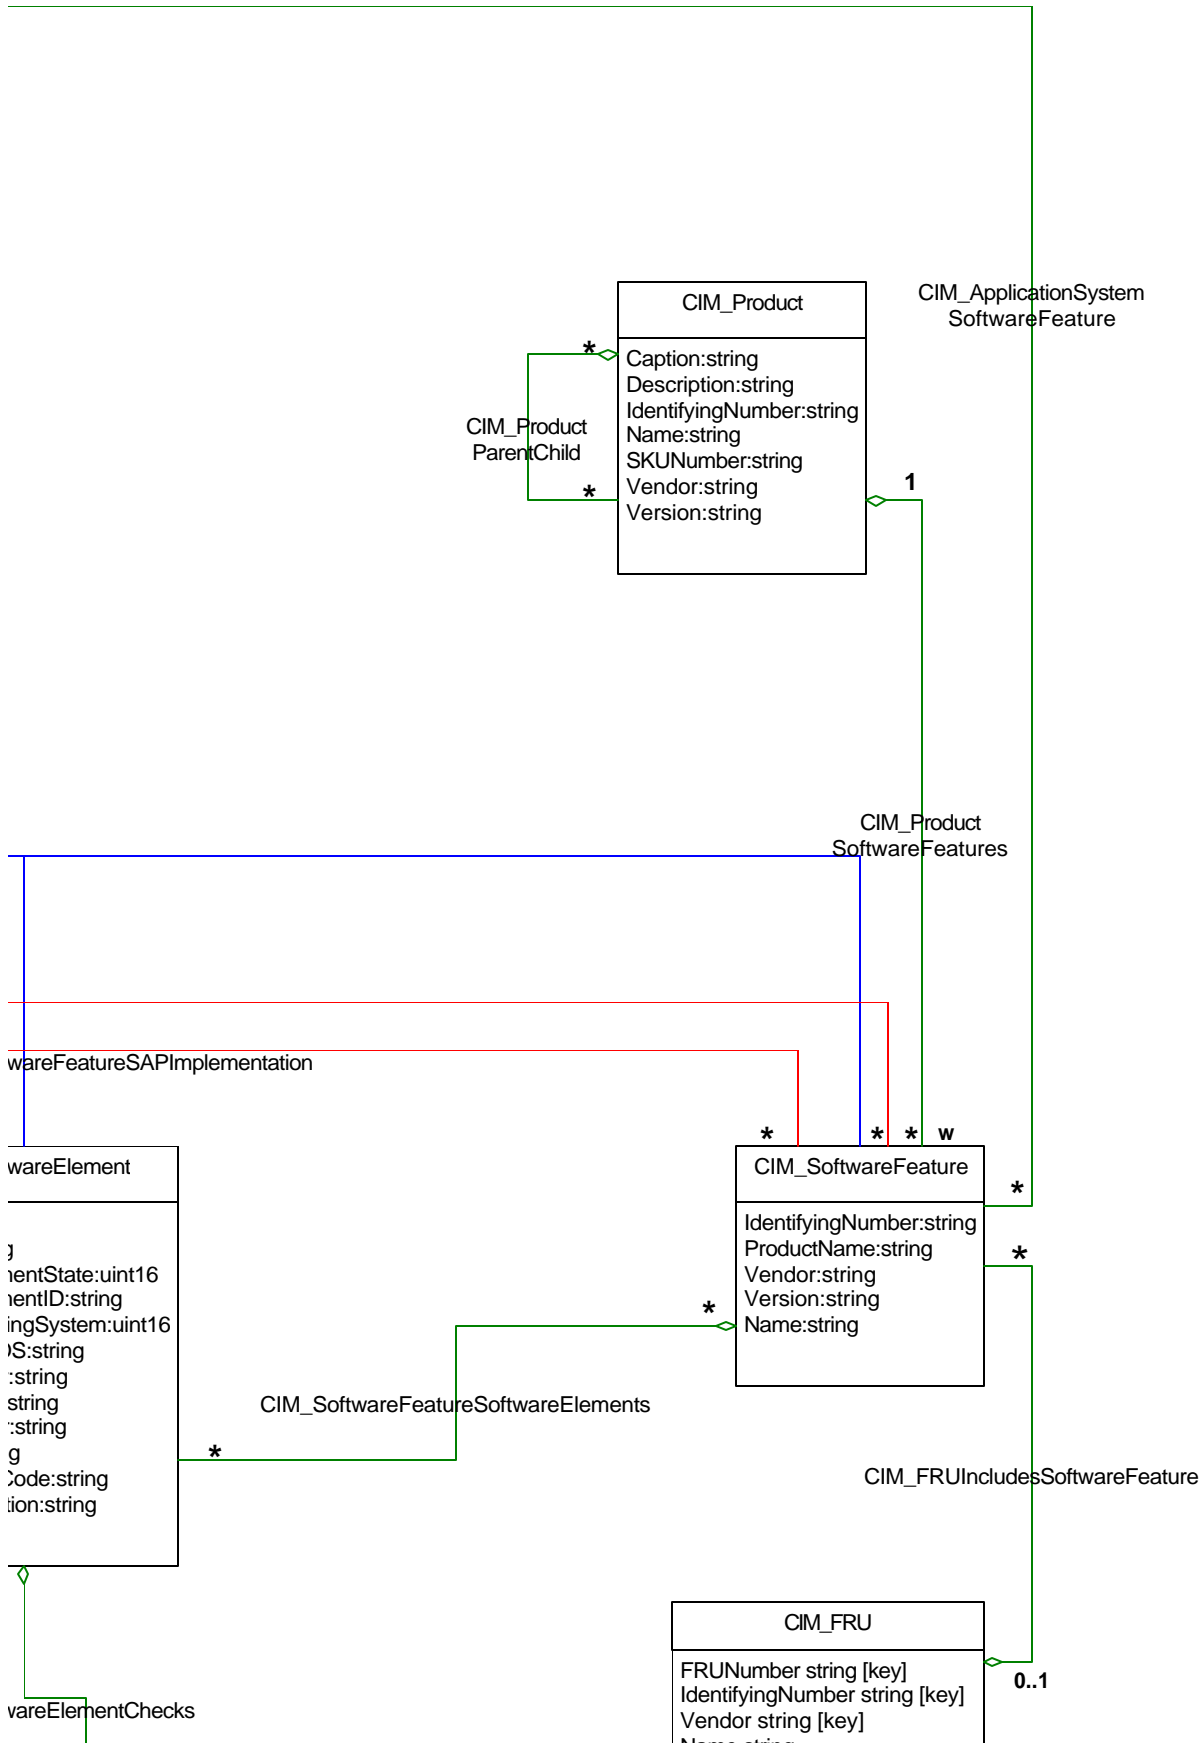

Title : Application Model Specification 2.4 (UML diagram)

Filename: CIM\_Application24.vsd

Author : DMTF Application Working Group

Date : 06/09/2000 Last updated (eje/arw)

Page 1 : Object Classes

-  Inheritance
-  Association
-  Association with WEAK
-  Aggregation
-  Aggregation with WEAK
-  \* equivalent to: 0 .. n

< reference

K reference

CIM\_ControllerAction  
Actions

Name:s  
Version  
Softwar  
Softwar  
TargetC  
CheckII  
Descrip  
Caption  
CheckN  
Invoke(

Name string  
Description string  
Caption string  
RevisionLevel string

Title : Application Model Specification 2.4 (UML diagram)

Filename: CIM\_Application24.vsd

Author : DMTF Application Working Group

Date : 06/09/2000 Last updated (eje/arw)

Page 2 : Association Classes

CIM\_Di  
DirectorySpecificat  
FileSpecification: r