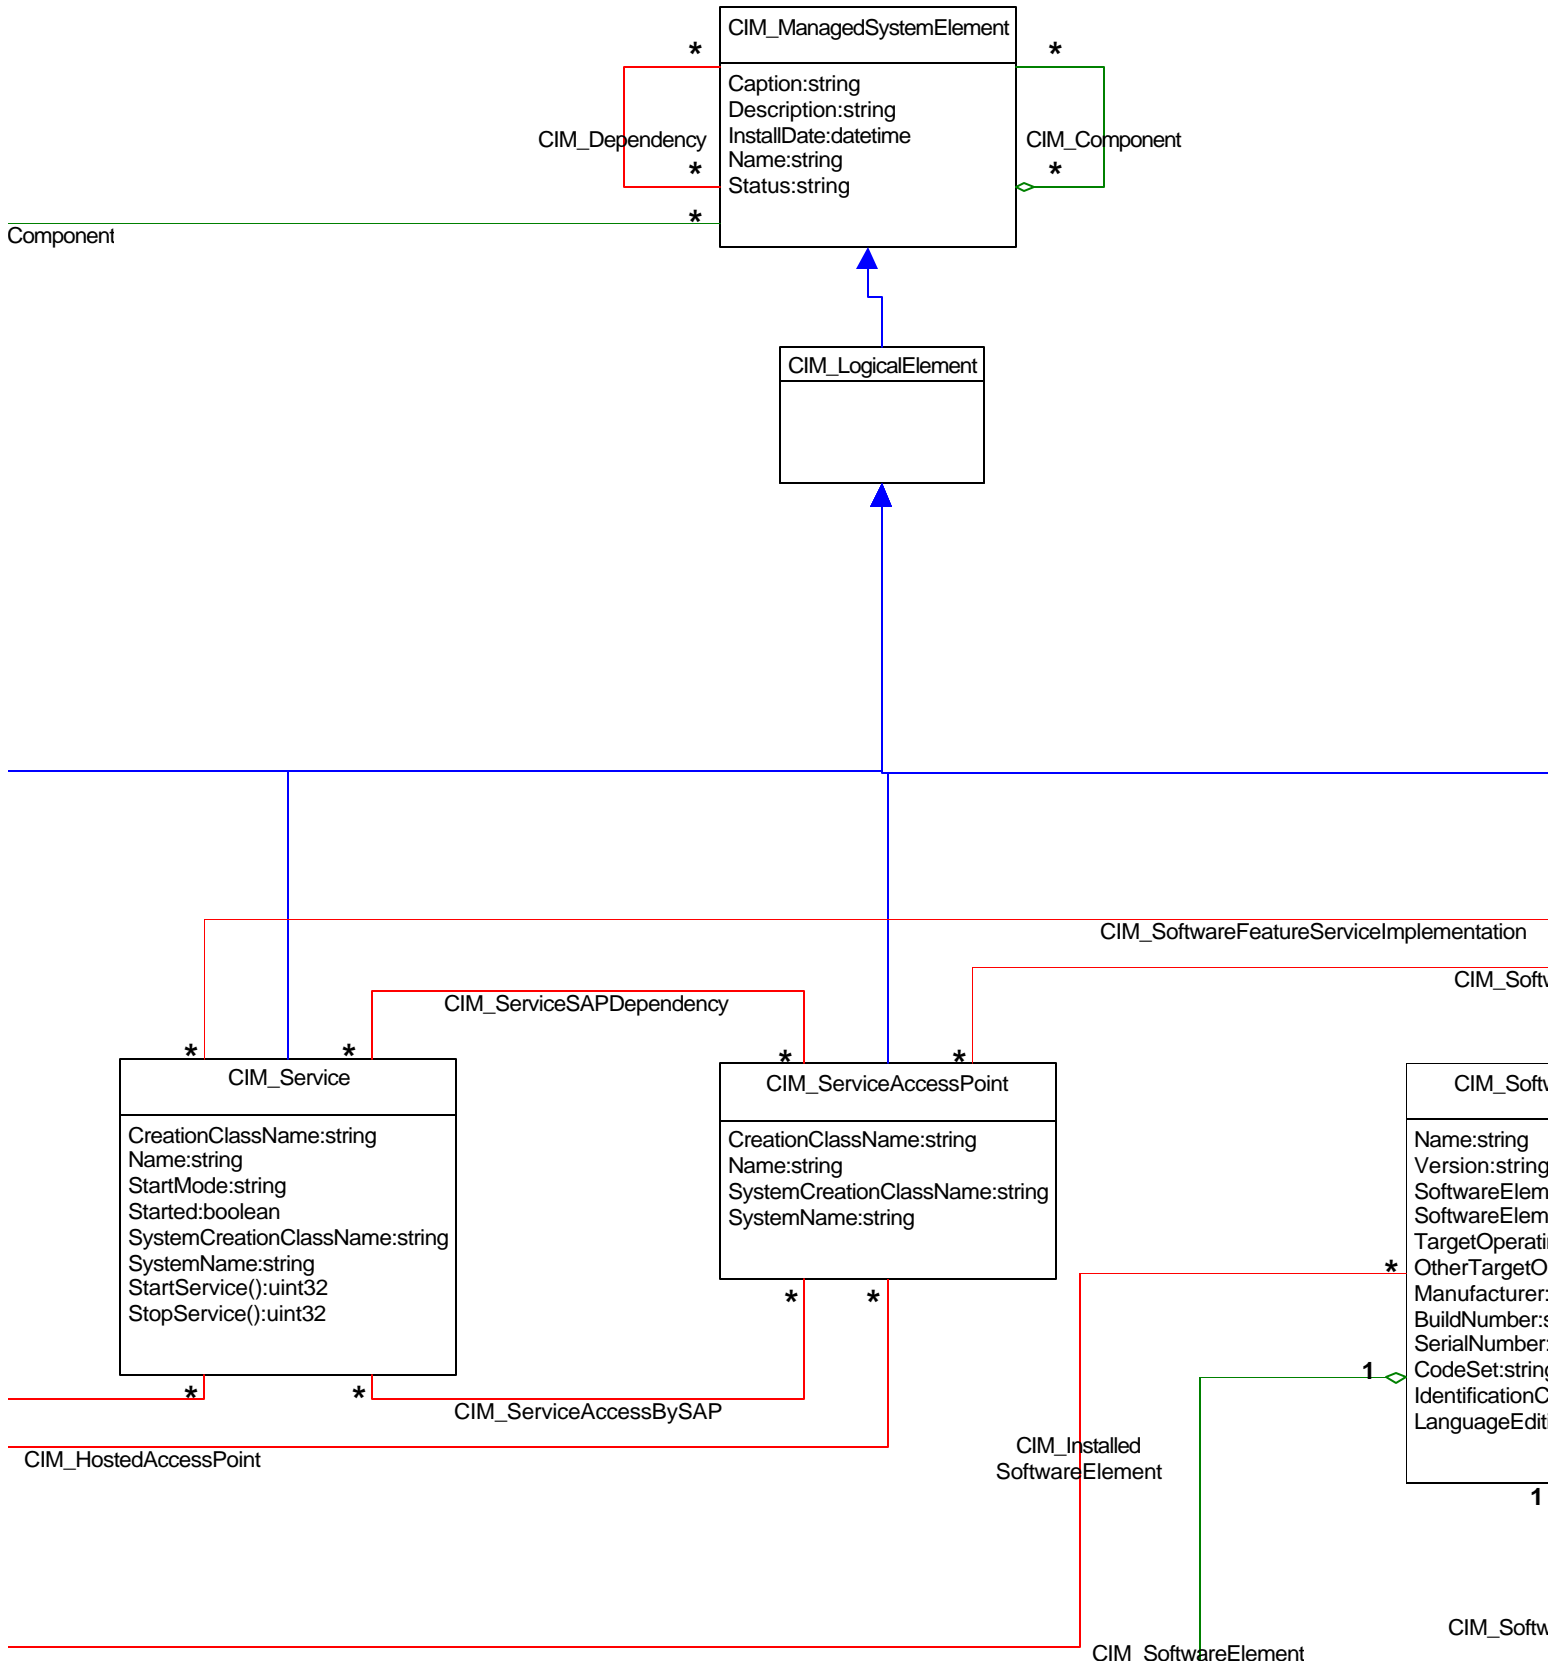

Title : Application Model Specification 2.4 (UML diagram)

Filename: CIM\_Application24.vsd

Author : DMTF Application Working Group

Date : 06/09/2000 Last updated (eje/arw)

Page 1 : Object Classes

-  Inheritance
-  Association
-  Association with WEAK
-  Aggregation
-  Aggregation with WEAK
-  \* equivalent to: 0 .. n

< reference

K reference

CIM\_ControllerAction  
Actions

Name:s  
Version  
Softwar  
Softwar  
TargetC  
CheckII  
Descrip  
Caption  
CheckN  
Invoke(

Name string  
Description string  
Caption string  
RevisionLevel string

Title : Application Model Specification 2.4 (UML diagram)

Filename: CIM\_Application24.vsd

Author : DMTF Application Working Group

Date : 06/09/2000 Last updated (eje/arw)

Page 2 : Association Classes

CIM\_Di  
DirectorySpecificat  
FileSpecification: r