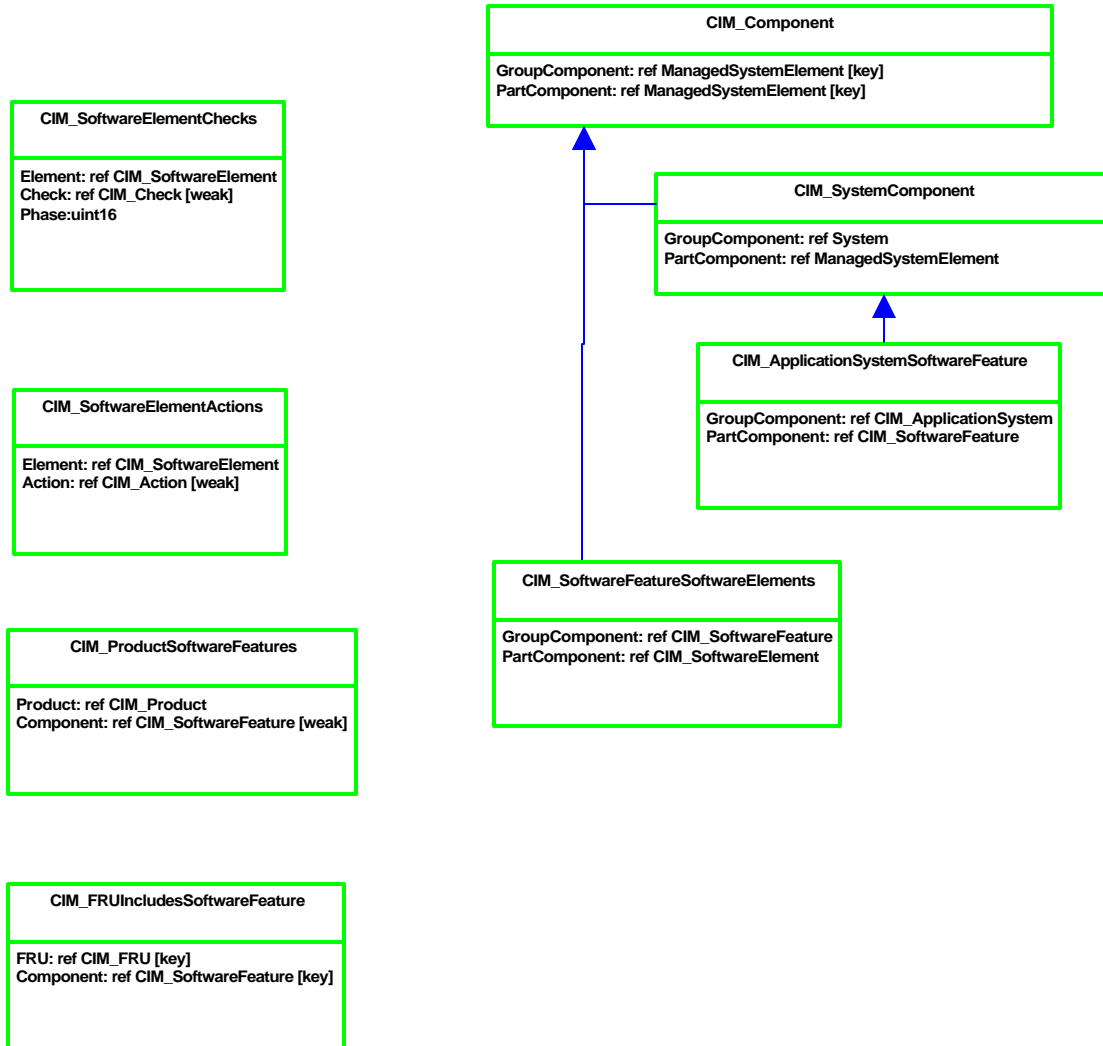

< reference

K reference

CIM\_ControllerAction  
Actions

Name:s  
Version  
Softwar  
Softwar  
TargetC  
CheckII  
Descrip  
Caption  
CheckN  
Invoke(

Name string  
Description string  
Caption string  
RevisionLevel string

Title : Application Model Specification 2.4 (UML diagram)

Filename: CIM\_Application24.vsd

Author : DMTF Application Working Group

Date : 06/09/2000 Last updated (eje/arw)

Page 2 : Association Classes

CIM\_Di  
DirectorySpecificat  
FileSpecification: r