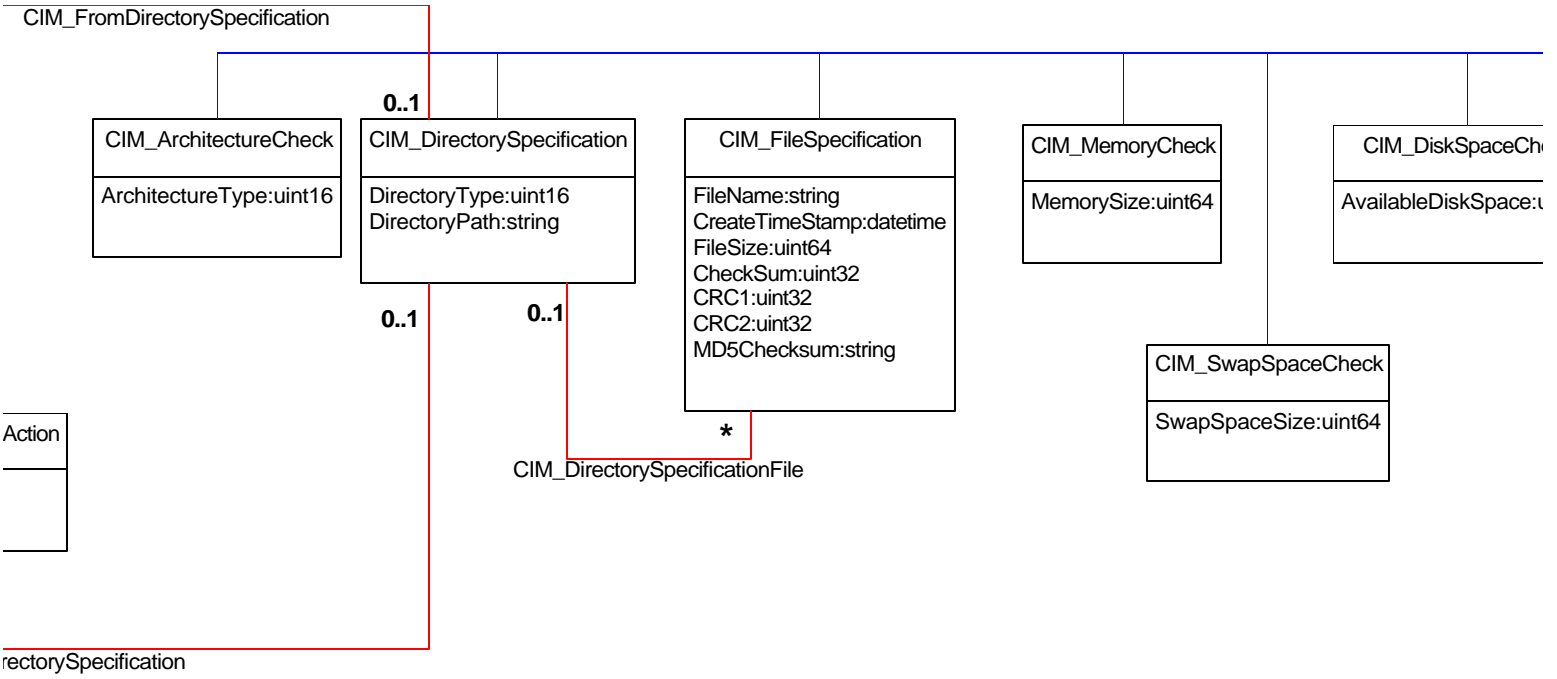

< reference

K reference

CIM\_ControllerAction  
Actions

Name:s  
Version  
Softwar  
Softwar  
TargetC  
CheckII  
Descrip  
Caption  
CheckN  
Invoke(

Name string  
Description string  
Caption string  
RevisionLevel string

Title : Application Model Specification 2.4 (UML diagram)

Filename: CIM\_Application24.vsd

Author : DMTF Application Working Group

Date : 06/09/2000 Last updated (eje/arw)

Page 2 : Association Classes

CIM\_Di  
DirectorySpecificat  
FileSpecification: r