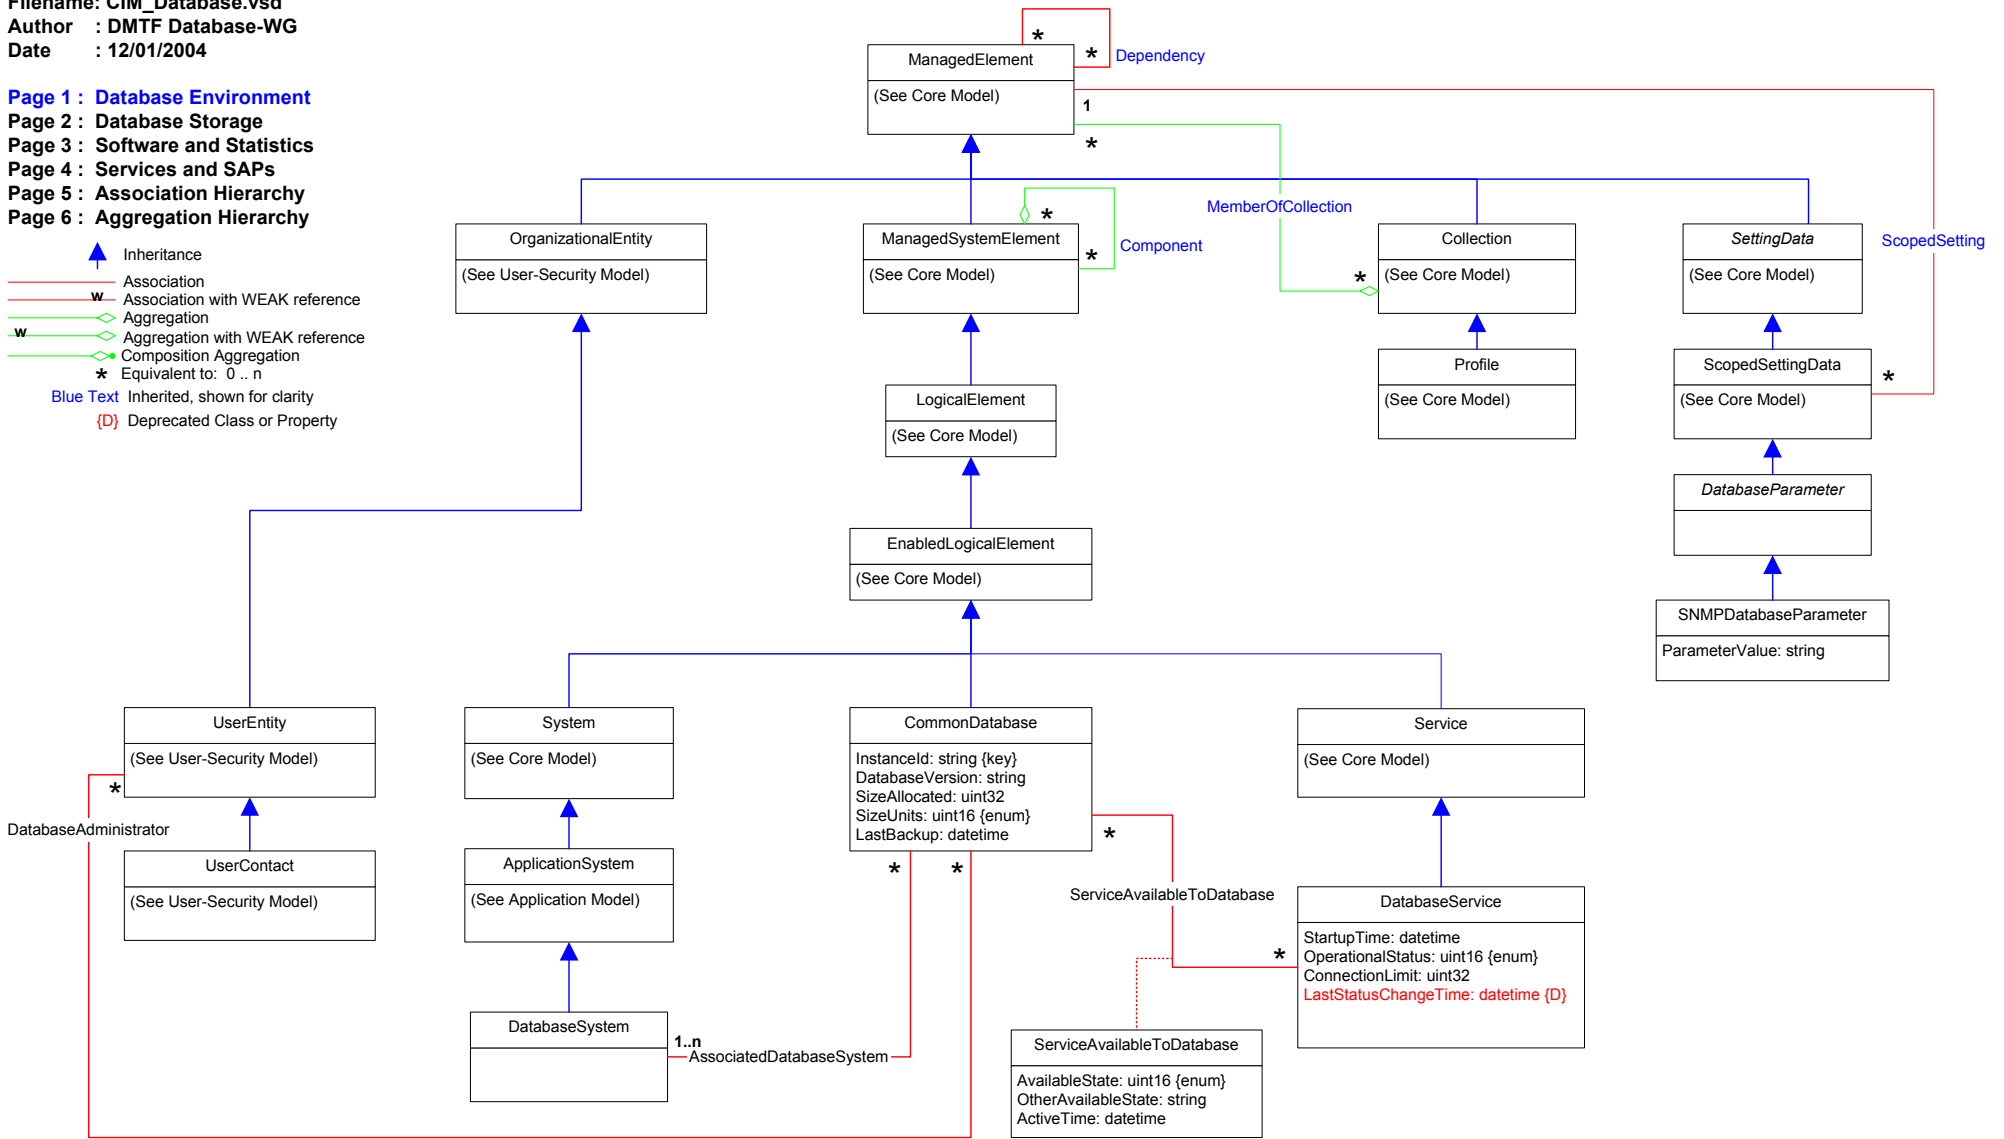

- Inheritance
- Association
- Association with WEAK reference
- Aggregation
- Aggregation with WEAK reference
- Composition Aggregation
- Equivalent to: 0..n
- Blue Text Inherited, shown for clarity
- {D} Deprecated Class or Property

Page 2 : Database Storage

- Inheritance
- Association
- Association with WEAK reference
- Aggregation
- Aggregation with WEAK reference
- Composition Aggregation
- Equivalent to: 0..n
- Blue Text Inherited, shown for clarity
- {D} Deprecated Class or Property

Page 4 : Database Services and SAPs

-  Inheritance
-  Association
-  Association with WEAK reference
-  Aggregation
-  Aggregation with WEAK reference
-  Composition Aggregation
-  Equivalent to: 0..n
- Blue Text Inherited, shown for clarity
- {D} Deprecated Class or Property

Page 5 : Association Hierarchy

-  Inheritance
-  Association
-  Association with WEAK reference
-  Aggregation
-  Aggregation with WEAK reference
-  Composition Aggregation
-  Equivalent to: 0..n

Page 6 : Aggregation Hierarchy