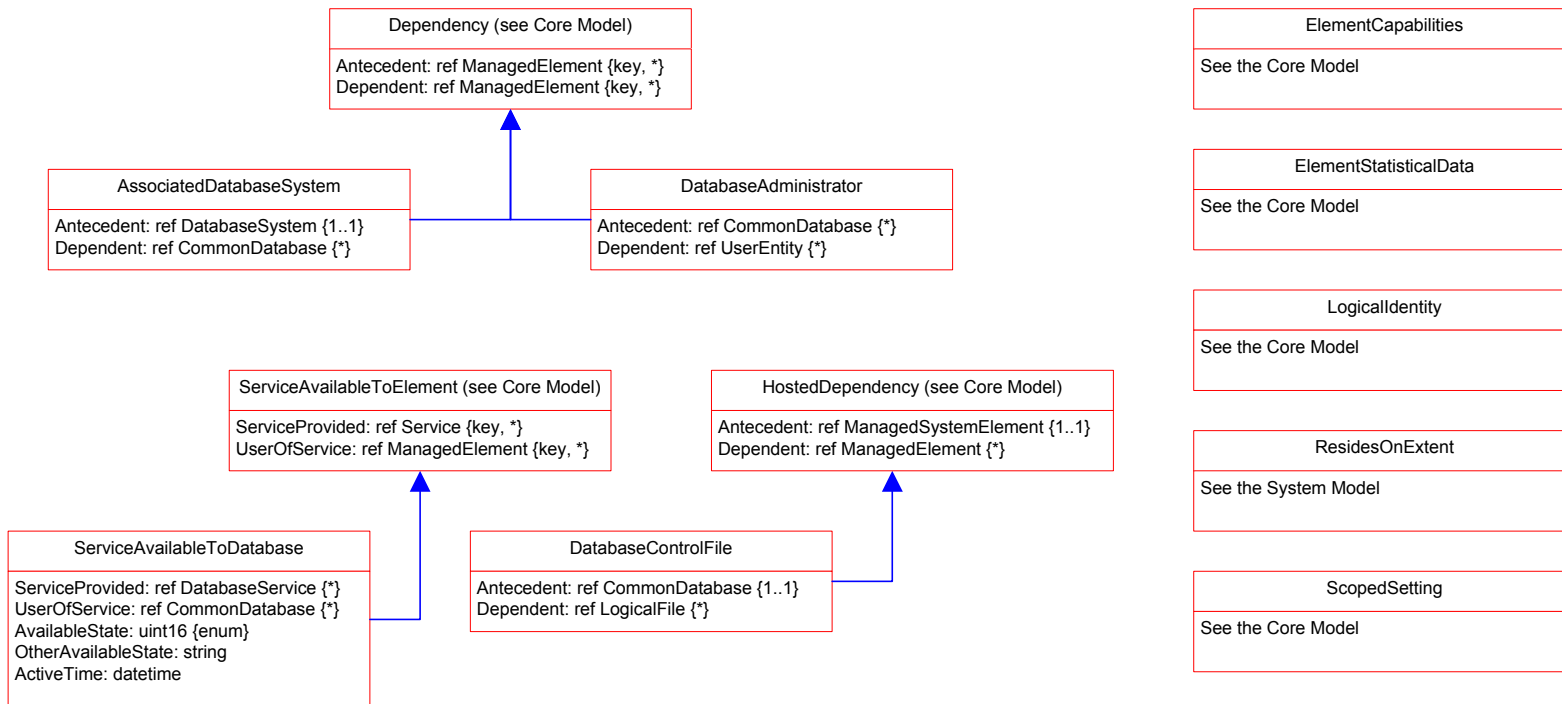

Page 2 : Database Storage

- Inheritance
- Association
- Association with WEAK reference
- Aggregation
- Aggregation with WEAK reference
- Composition Aggregation
- Equivalent to: 0..n
- Blue Text Inherited, shown for clarity
- {D} Deprecated Class or Property

Page 3 : Database Software and Statistics

-  Inheritance
-  Association
-  Association with WEAK reference
-  Aggregation
-  Aggregation with WEAK reference
-  Composition Aggregation
-  Equivalent to: 0..n
- Blue Text Inherited, shown for clarity
- {D} Deprecated Class or Property

Page 4 : Database Services and SAPs

-  Inheritance
-  Association
-  Association with WEAK reference
-  Aggregation
-  Aggregation with WEAK reference
-  Composition Aggregation
-  Equivalent to: 0..n
- Blue Text Inherited, shown for clarity
- {D} Deprecated Class or Property

Page 5 : Association Hierarchy

-  Inheritance
-  Association
-  Association with WEAK reference
-  Aggregation
-  Aggregation with WEAK reference
-  Composition Aggregation
-  Equivalent to: 0..n

Page 6 : Aggregation Hierarchy