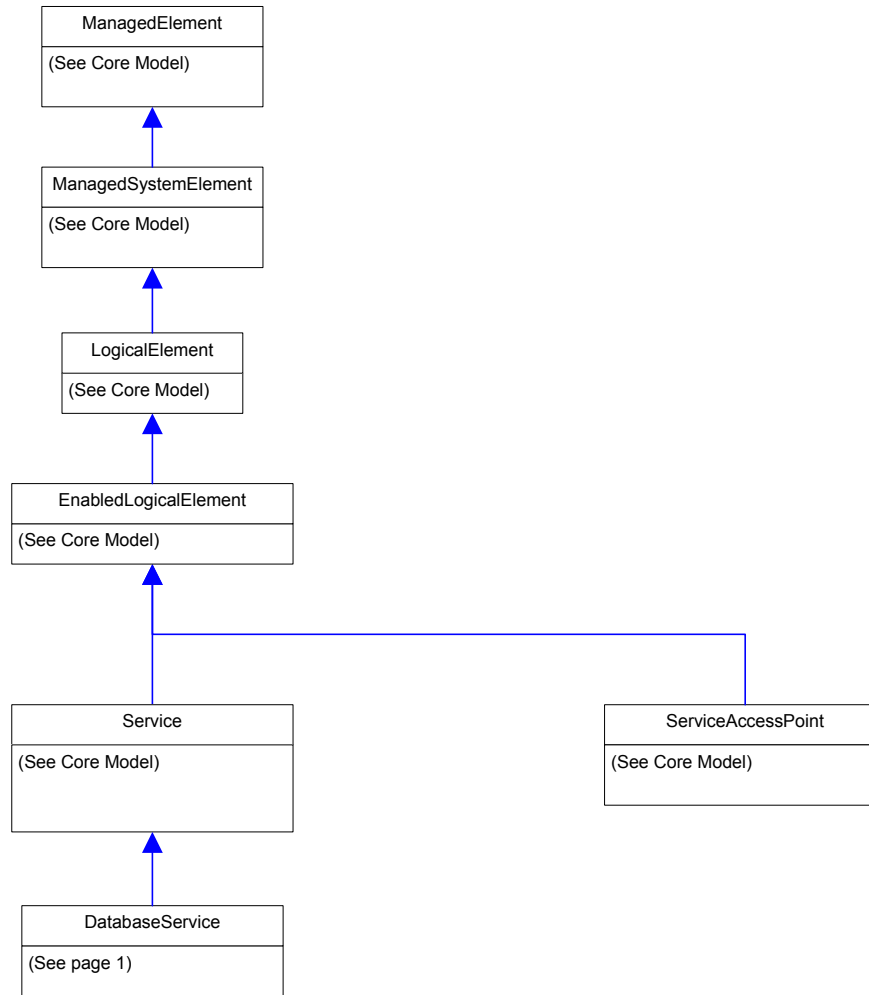

Page 2 : Database Storage

- Inheritance
- Association
- Association with WEAK reference
- Aggregation
- Aggregation with WEAK reference
- Composition Aggregation
- Equivalent to: 0..n
- Blue Text Inherited, shown for clarity
- {D} Deprecated Class or Property

Page 3 : Database Software and Statistics

-  Inheritance
-  Association
-  Association with WEAK reference
-  Aggregation
-  Aggregation with WEAK reference
-  Composition Aggregation
-  Equivalent to: 0..n
- Blue Text Inherited, shown for clarity
- {D} Deprecated Class or Property

Page 4 : Database Services and SAPs

-  Inheritance
-  Association
-  Association with WEAK reference
-  Aggregation
-  Aggregation with WEAK reference
-  Composition Aggregation
-  Equivalent to: 0..n
- Blue Text Inherited, shown for clarity
- {D} Deprecated Class or Property

Page 5 : Association Hierarchy

-  Inheritance
-  Association
-  Association with WEAK reference
-  Aggregation
-  Aggregation with WEAK reference
-  Composition Aggregation
-  Equivalent to: 0..n

Page 6 : Aggregation Hierarchy