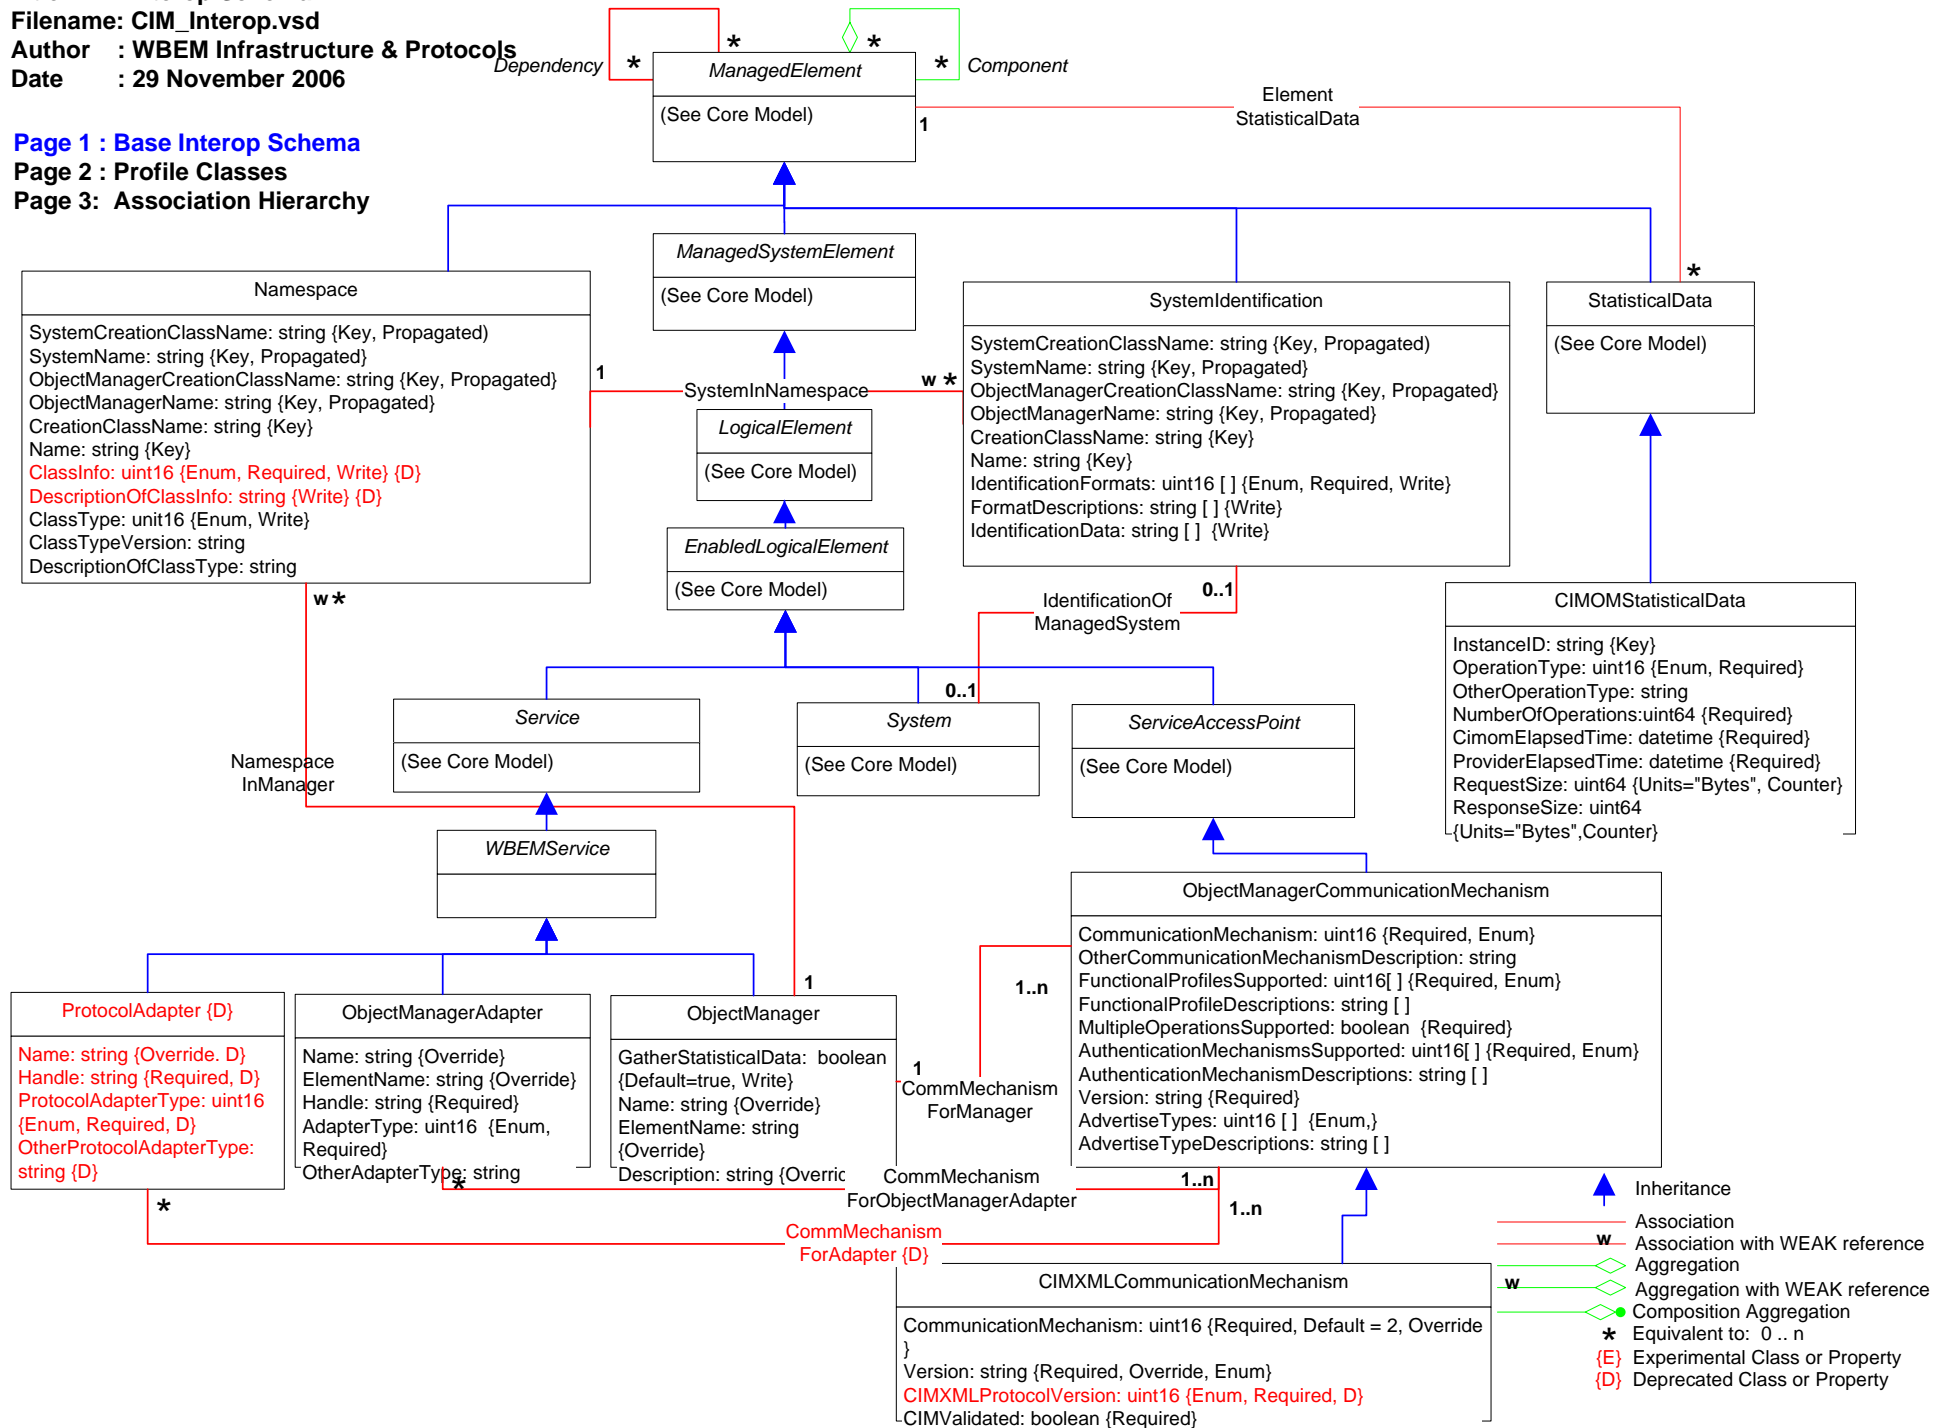

Title : Interop Schema 2.14
Filename: CIM_Interop.vsd
Author : WBEM Infrastructure & Protocols
Date : 29 November 2006

Page 1 : Base Interop Schema
Page 2 : Profile Classes
Page 3: Association Hierarchy

Page 2 : Profile Classes