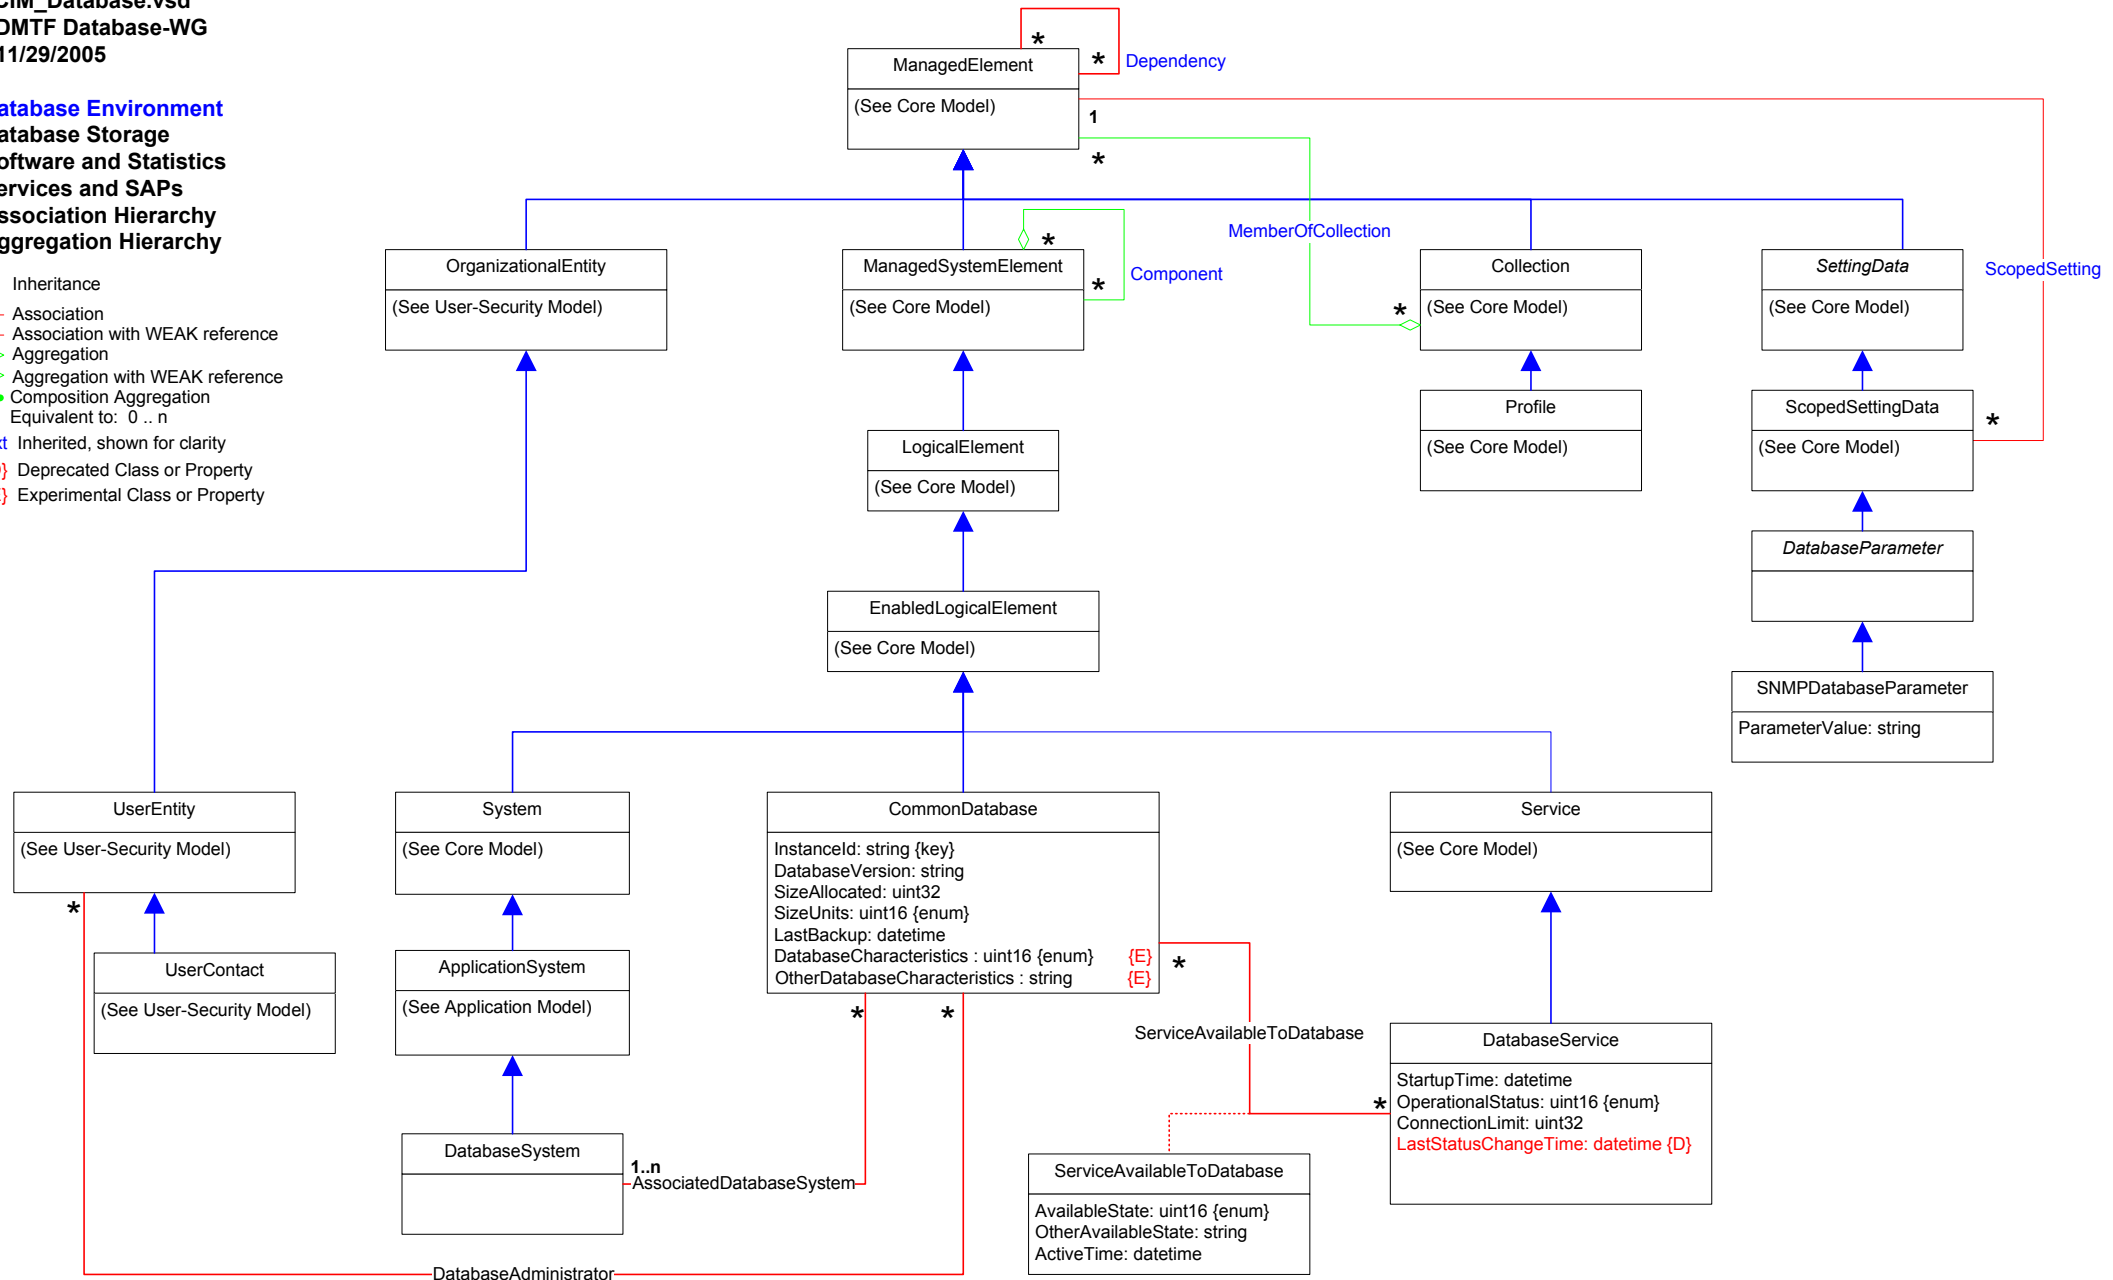

- ▲ Inheritance
- Association
- w Association with WEAK reference
- ◇ Aggregation
- w Aggregation with WEAK reference
- ◇ Composition Aggregation
- * Equivalent to: 0..n
- Blue Text Inherited, shown for clarity
- {D} Deprecated Class or Property
- {E} Experimental Class or Property

Page 2 : Database Storage

-  Inheritance
-  Association
-  Association with WEAK reference
-  Aggregation
-  Aggregation with WEAK reference
-  Composition Aggregation
-  Equivalent to: 0 .. n
- Blue Text Inherited, shown for clarity
- (D) Deprecated Class or Property

Page 4 : Database Services and SAPs

Page 5 : Association Hierarchy

-  Inheritance
-  Association
-  Association with WEAK reference
-  Aggregation
-  Aggregation with WEAK reference
-  Composition Aggregation
-  Equivalent to: 0..n

Page 6 : Aggregation Hierarchy

- ▲ Inheritance
- Association
- w Association with WEAK reference
- ◇ Aggregation
- w ◇ Aggregation with WEAK reference
- ◇ Composition Aggregation
- * Equivalent to: 0..n