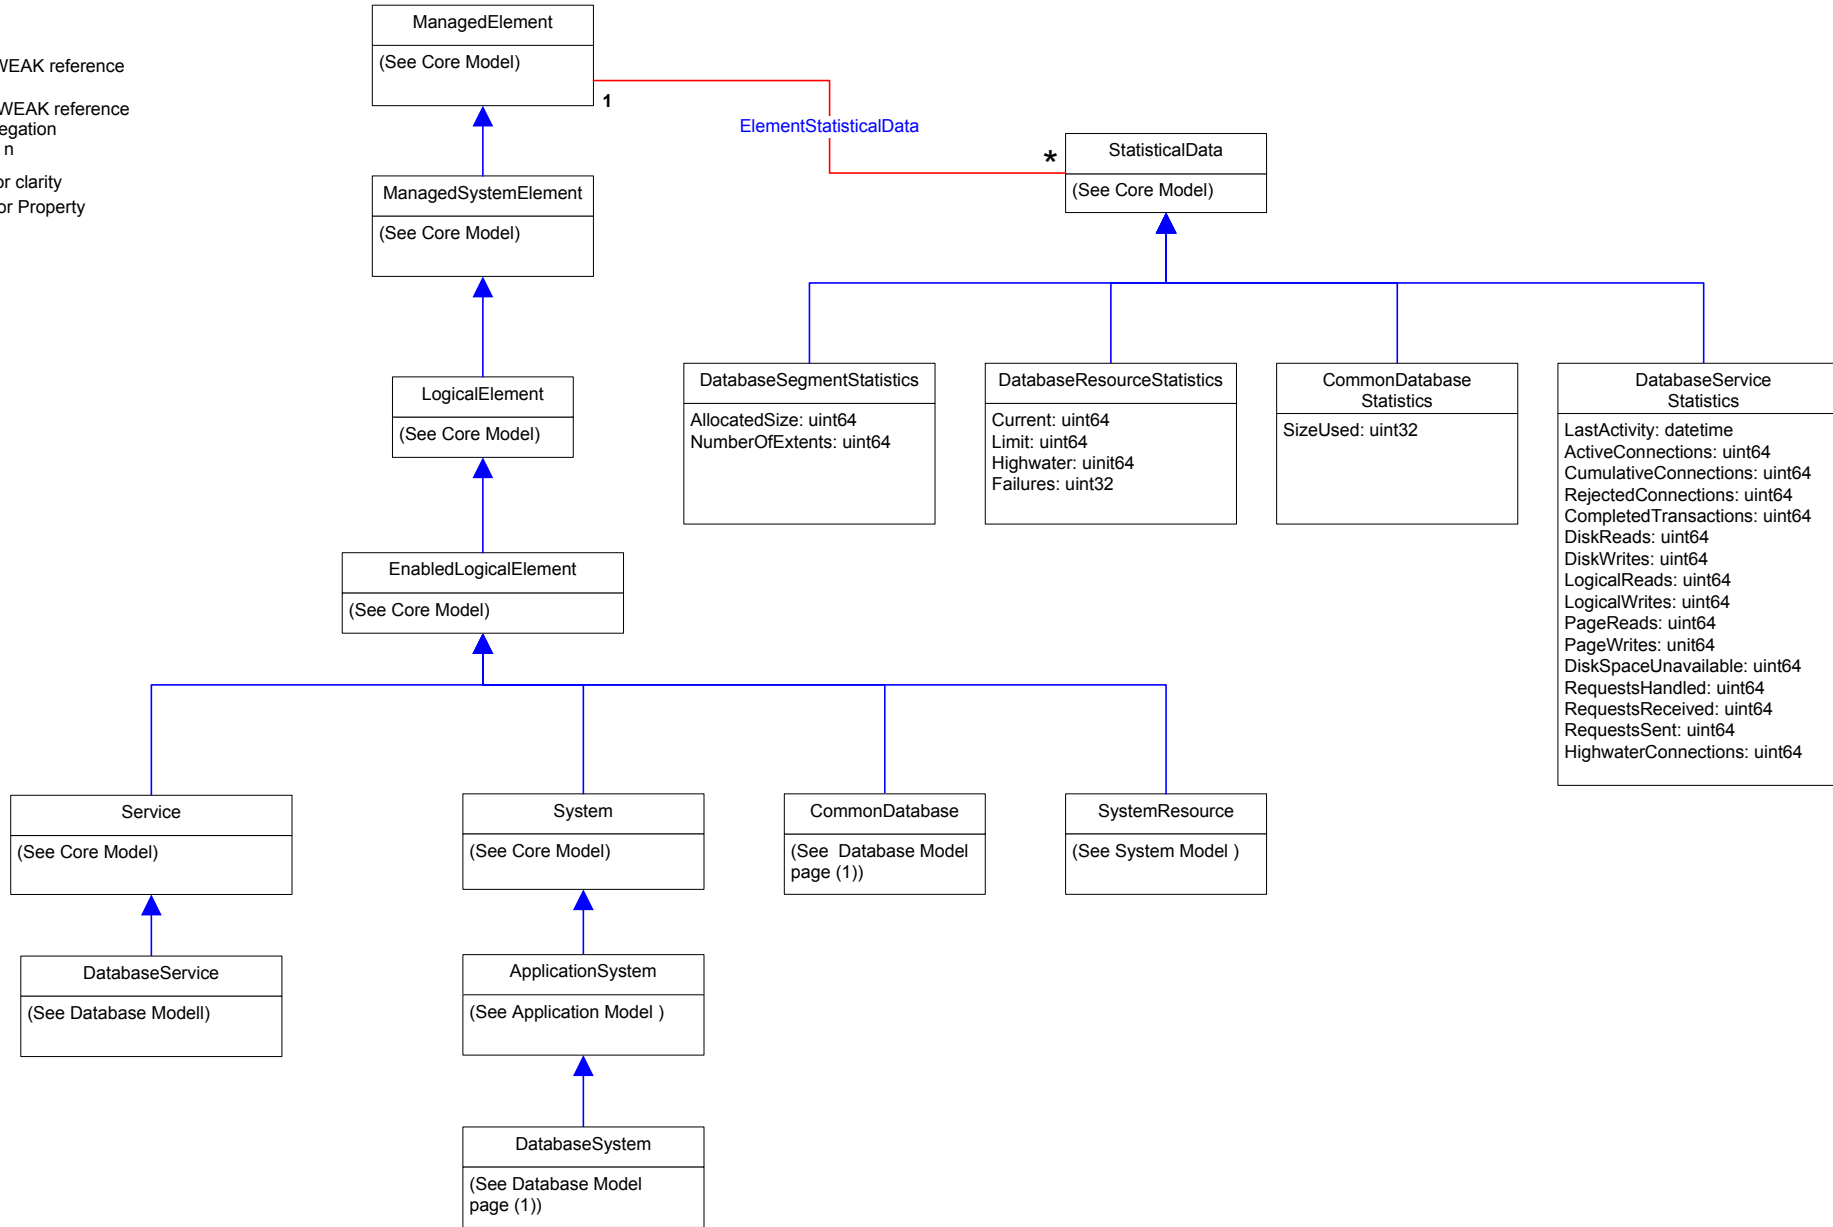

- ▲ Inheritance
- Association
- w Association with WEAK reference
- ◇ Aggregation
- w Aggregation with WEAK reference
- ◇ Composition Aggregation
- * Equivalent to: 0..n
- Blue Text Inherited, shown for clarity
- {D} Deprecated Class or Property
- {E} Experimental Class or Property

Page 2 : Database Storage

-  Inheritance
-  Association
-  Association with WEAK reference
-  Aggregation
-  Aggregation with WEAK reference
-  Composition Aggregation
-  Equivalent to: 0 .. n
- Blue Text Inherited, shown for clarity
- (D) Deprecated Class or Property

Page 4 : Database Services and SAPs

Page 5 : Association Hierarchy

-  Inheritance
-  Association
-  Association with WEAK reference
-  Aggregation
-  Aggregation with WEAK reference
-  Composition Aggregation
-  Equivalent to: 0..n

Page 6 : Aggregation Hierarchy

- ▲ Inheritance
- Association
- w Association with WEAK reference
- ◇ Aggregation
- w ◇ Aggregation with WEAK reference
- ◇ Composition Aggregation
- * Equivalent to: 0..n