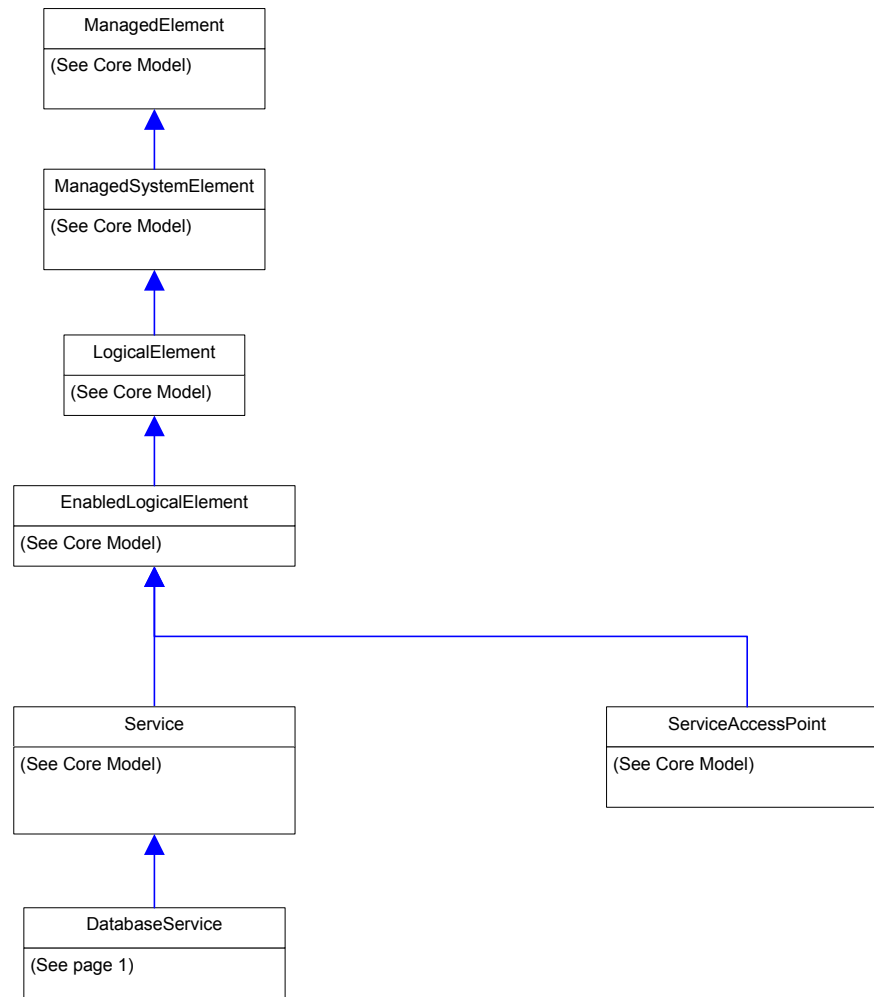

Page 2 : Database Storage

-  Inheritance
-  Association
-  Association with WEAK reference
-  Aggregation
-  Aggregation with WEAK reference
-  Composition Aggregation
-  Equivalent to: 0 .. n
- Blue Text Inherited, shown for clarity
- (D) Deprecated Class or Property

Page 3 : Database Software and Statistics

-  Inheritance
-  Association
-  Association with WEAK reference
-  Aggregation
-  Aggregation with WEAK reference
-  Composition Aggregation
-  Equivalent to: 0..n
- Blue Text Inherited, shown for clarity
- {D} Deprecated Class or Property

Page 4 : Database Services and SAPs

Page 5 : Association Hierarchy

-  Inheritance
-  Association
-  Association with WEAK reference
-  Aggregation
-  Aggregation with WEAK reference
-  Composition Aggregation
-  Equivalent to: 0..n

Page 6 : Aggregation Hierarchy

- ▲ Inheritance
- Association
- w Association with WEAK reference
- ◇ Aggregation
- w ◇ Aggregation with WEAK reference
- ◇ Composition Aggregation
- * Equivalent to: 0..n