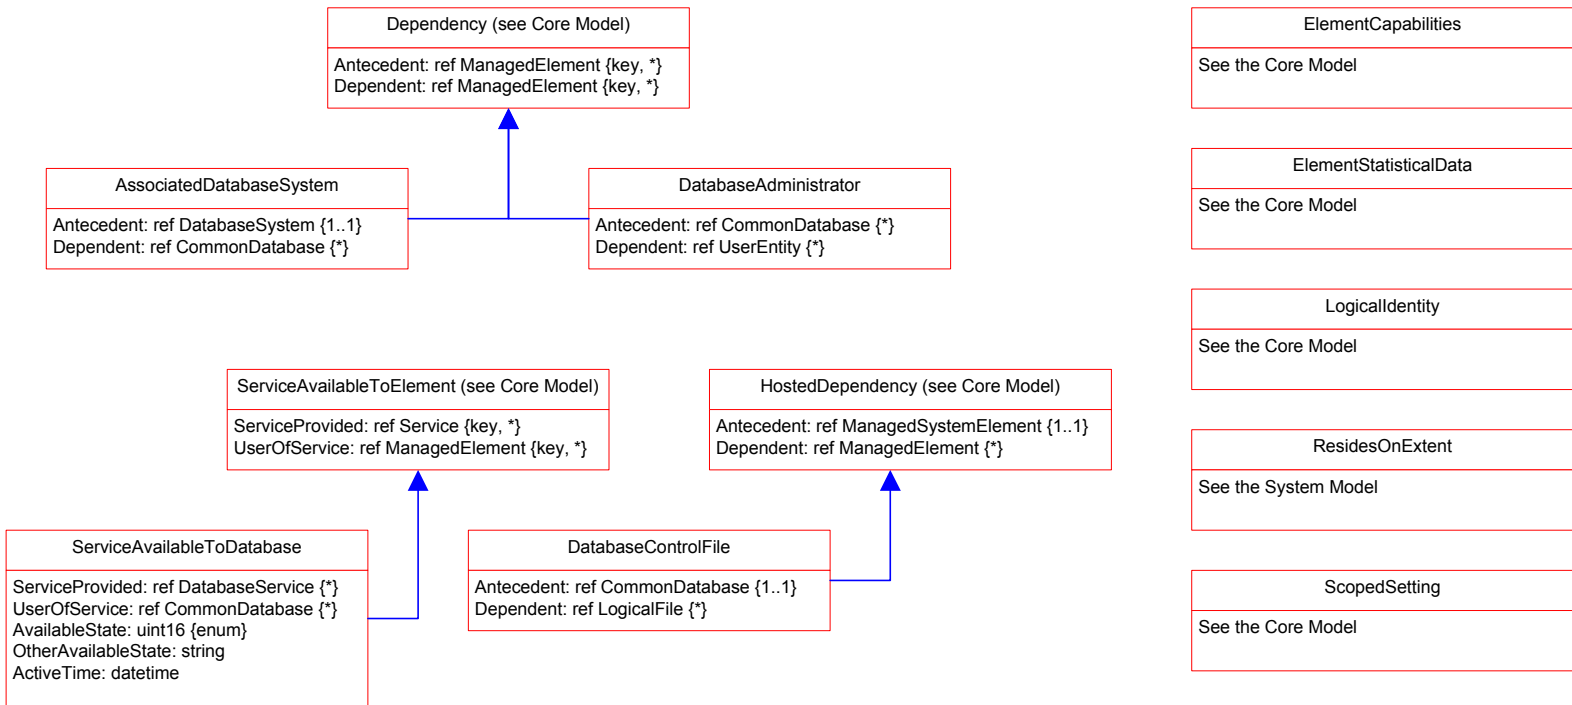

Page 2 : Database Storage

-  Inheritance
-  Association
-  Association with WEAK reference
-  Aggregation
-  Aggregation with WEAK reference
-  Composition Aggregation
-  Equivalent to: 0 .. n
- Blue Text Inherited, shown for clarity
- (D) Deprecated Class or Property

Page 3 : Database Software and Statistics

-  Inheritance
-  Association
-  Association with WEAK reference
-  Aggregation
-  Aggregation with WEAK reference
-  Composition Aggregation
-  Equivalent to: 0..n
- Blue Text Inherited, shown for clarity
- {D} Deprecated Class or Property

Page 4 : Database Services and SAPs

Page 5 : Association Hierarchy

-  Inheritance
-  Association
-  Association with WEAK reference
-  Aggregation
-  Aggregation with WEAK reference
-  Composition Aggregation
-  Equivalent to: 0..n

Page 6 : Aggregation Hierarchy

- ▲ Inheritance
- Association
- w Association with WEAK reference
- ◇ Aggregation
- w ◇ Aggregation with WEAK reference
- ◇ Composition Aggregation
- * Equivalent to: 0..n