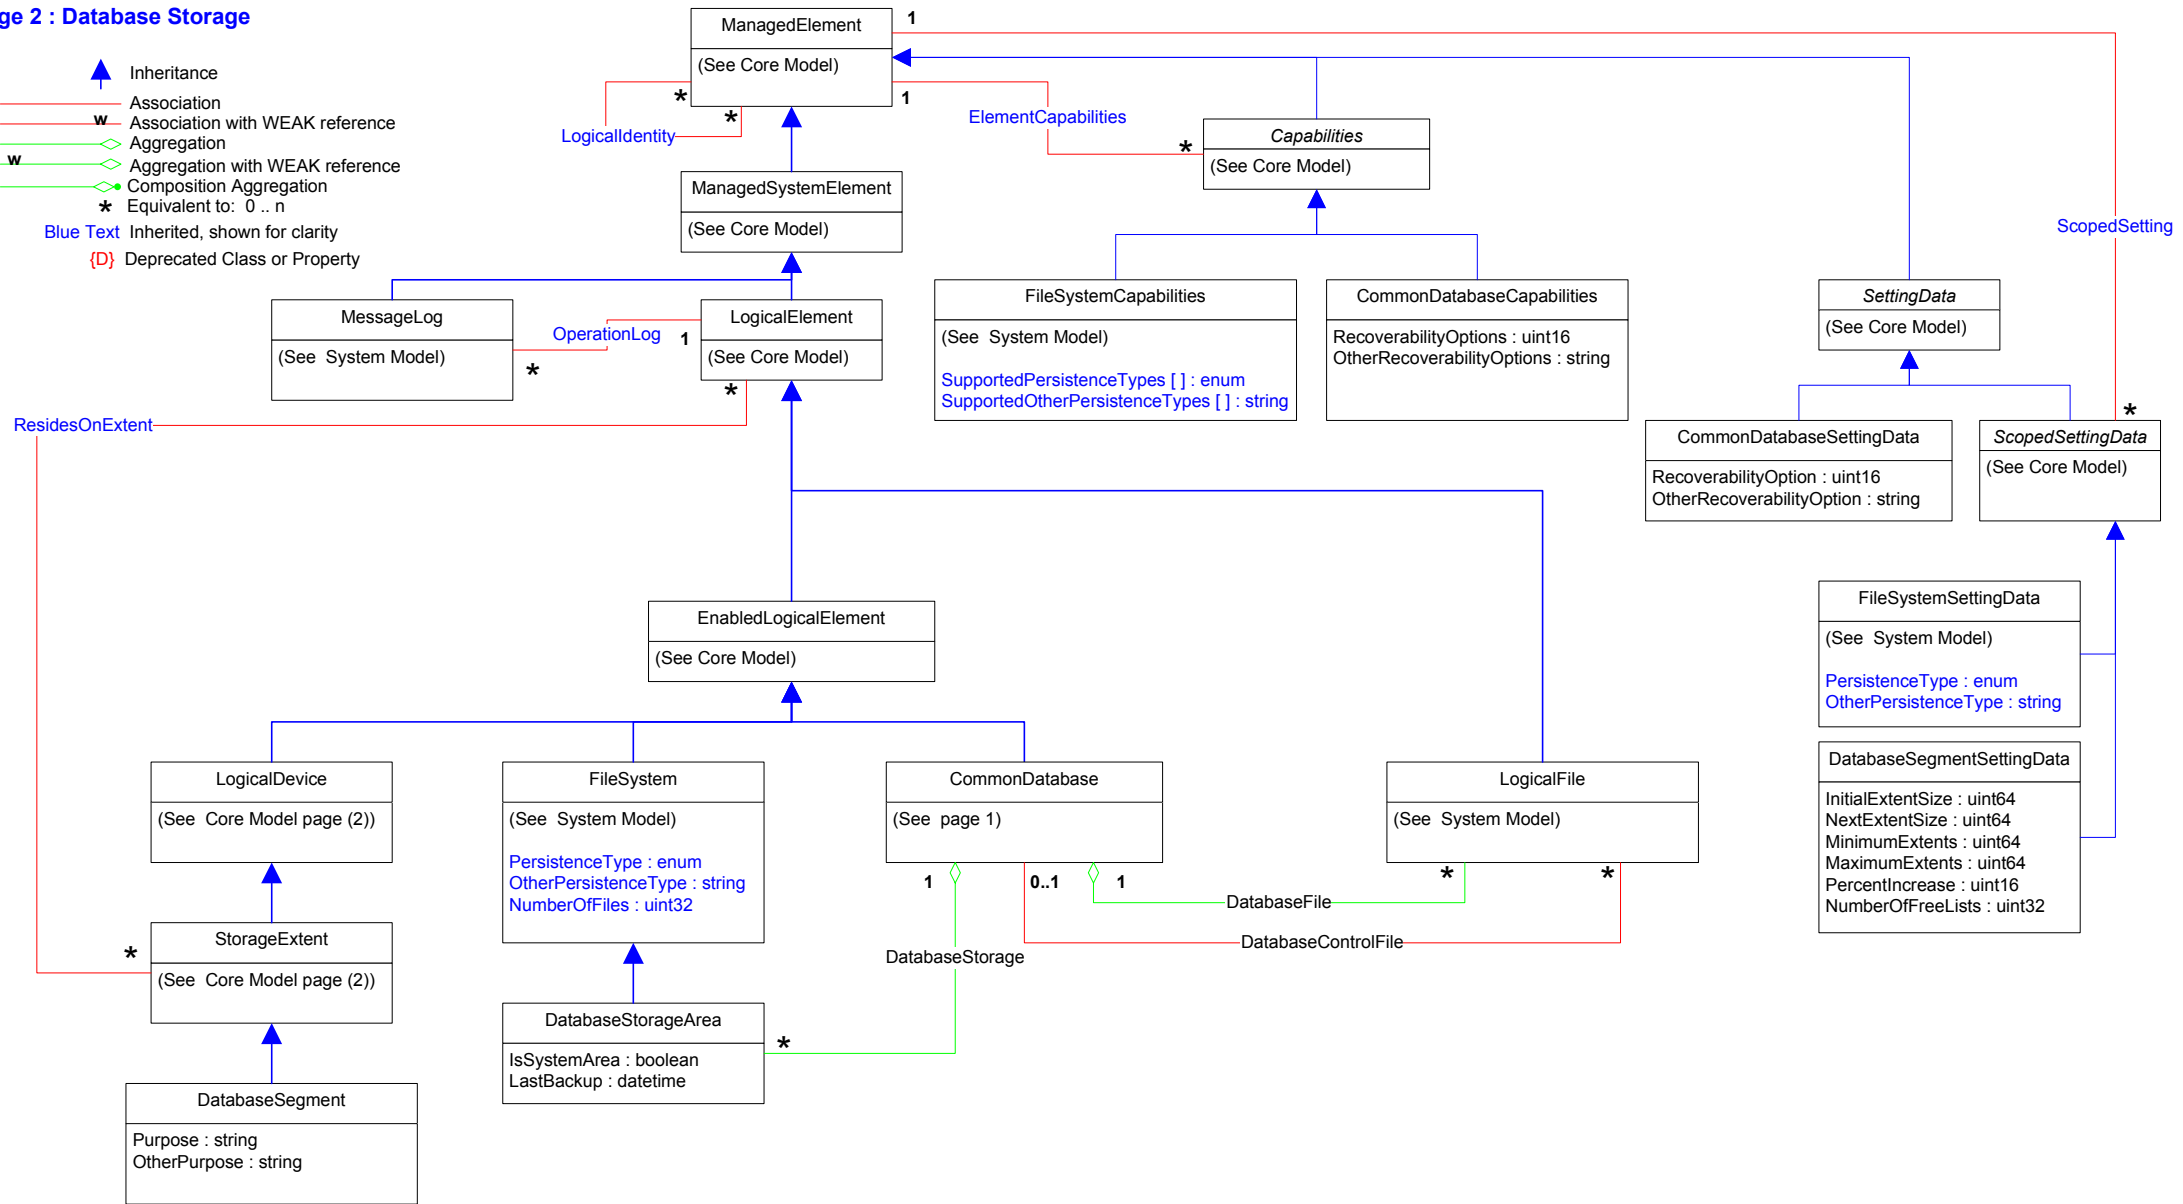

- ▲ Inheritance
- Association
- w Association with WEAK reference
- ◇ Aggregation
- w Aggregation with WEAK reference
- ◇ Composition Aggregation
- * Equivalent to: 0..n
- Blue Text Inherited, shown for clarity
- {D} Deprecated Class or Property
- {E} Experimental Class or Property

Page 2 : Database Storage

-  Inheritance
-  Association
-  Association with WEAK reference
-  Aggregation
-  Aggregation with WEAK reference
-  Composition Aggregation
-  Equivalent to: 0 .. n
- Blue Text Inherited, shown for clarity
- (D) Deprecated Class or Property

Page 4 : Database Services and SAPs

Page 5 : Association Hierarchy

-  Inheritance
-  Association
-  Association with WEAK reference
-  Aggregation
-  Aggregation with WEAK reference
-  Composition Aggregation
-  Equivalent to: 0..n

Page 6 : Aggregation Hierarchy

- ▲ Inheritance
- Association
- w Association with WEAK reference
- ◇ Aggregation
- w ◇ Aggregation with WEAK reference
- ◇ Composition Aggregation
- * Equivalent to: 0..n