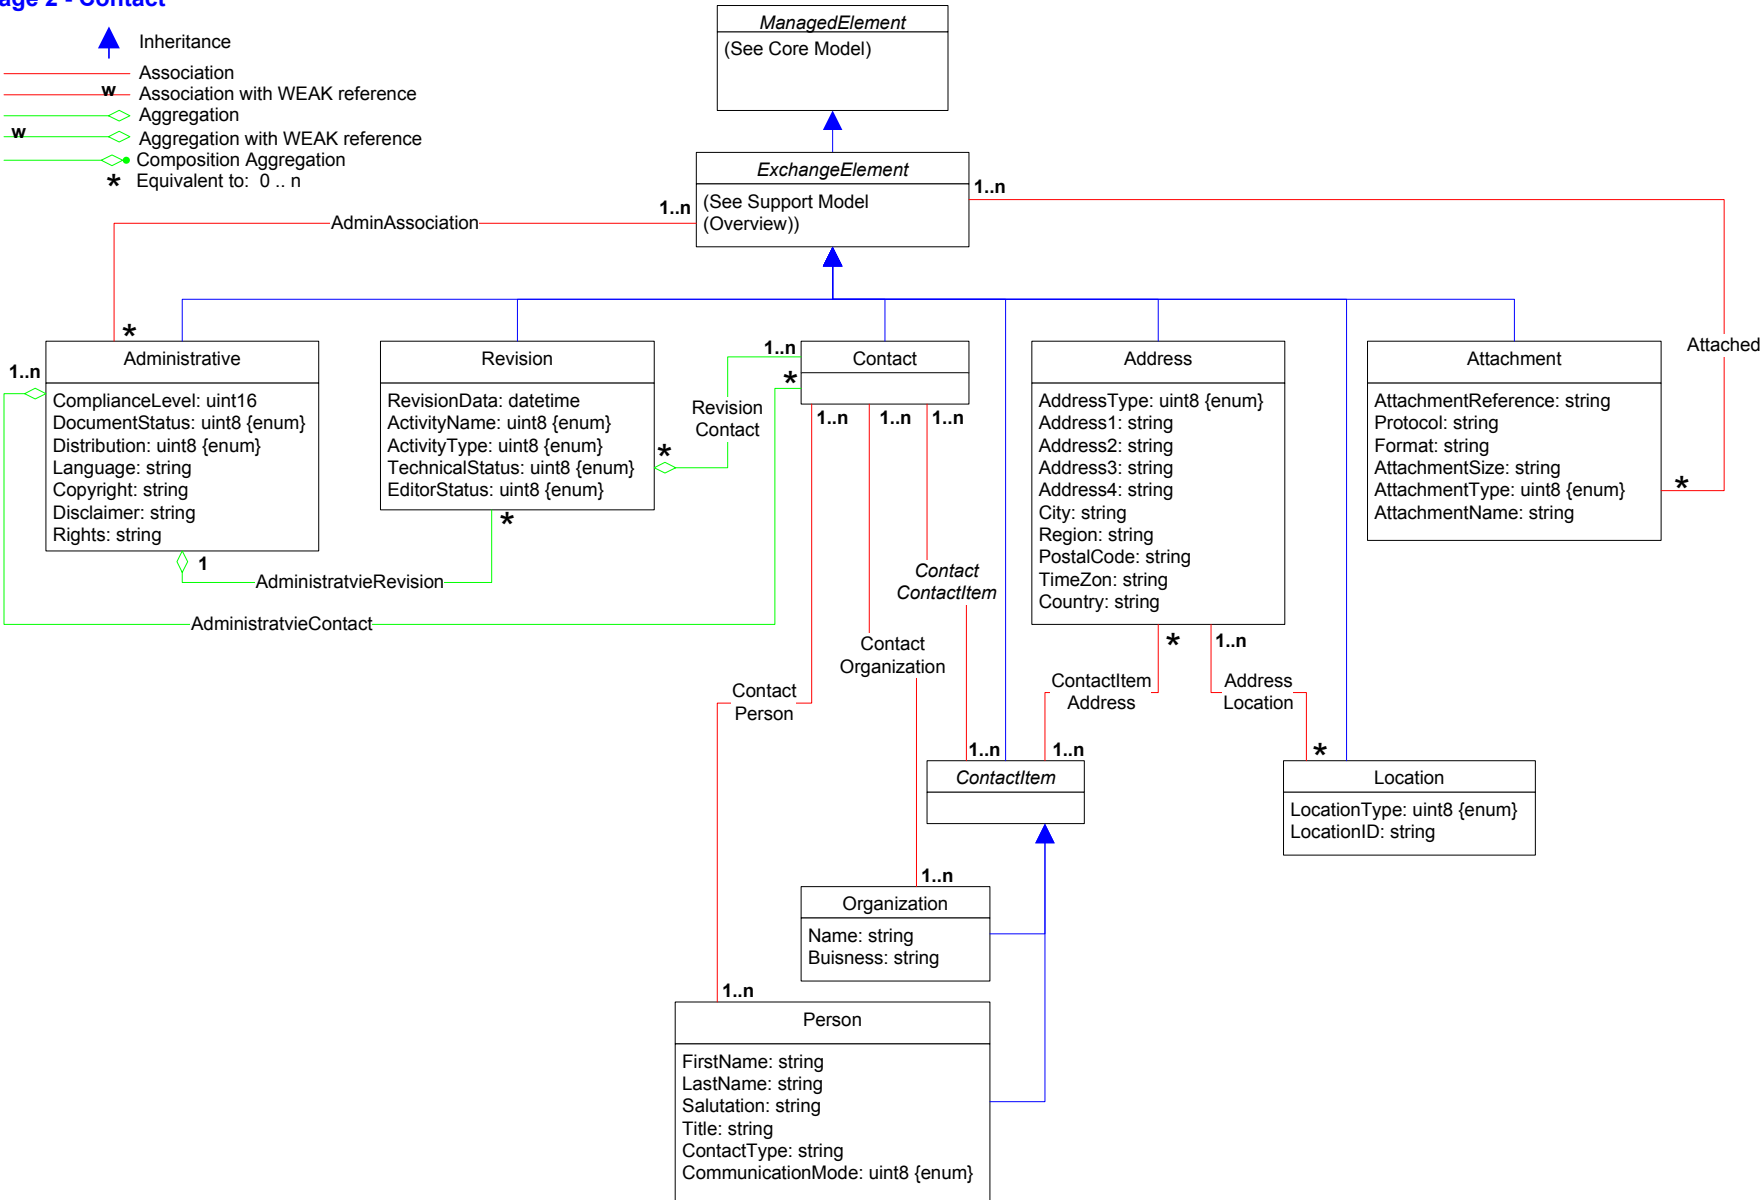

Title : CIM Support Model V2.10
Filename: CIM_Support.vsd
Author : DMTF support-wg
Date : 05/24/2005

Page 1 - Overview

Page 2 - Contact

Page 3 - Expression Element

Page 4 - Solution

Page 5 - Service Incident

Page 6 - Dependency Hierarchy

Page 7 - Dependency Aggregations

Page 2 - Contact

- Inheritance
- Association
- Association with WEAK reference
- Aggregation
- Aggregation with WEAK reference
- Composition Aggregation
- Equivalent to: 0..n

Page 3 - Expression Element

-  Inheritance
-  Association
-  Association with WEAK reference
-  Aggregation
-  Aggregation with WEAK reference
-  Composition Aggregation
-  Equivalent to: 0 .. n

Page 4 - Solution

-  Inheritance
-  Association
-  Association with WEAK reference
-  Aggregation
-  Aggregation with WEAK reference
-  Composition Aggregation
-  Equivalent to: 0 .. n

Page 5 - Service Incident

Page 6 - Dependency Hierarchy