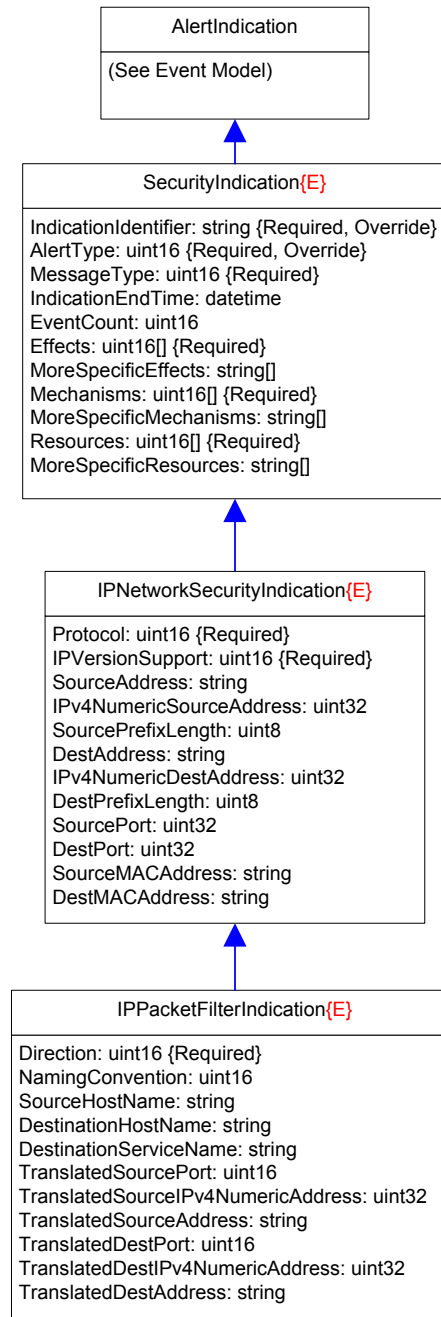

**Title** : Security Event Version 2.10 (UML diagram)  
**Filename:** CIM\_SecurityEvents.vsd  
**Author** : DMTF SPAM WG  
**Date** : 8 July 2005  
**Page 1** : SecurityEvents Base

- Inheritance
- Association
- Association with WEAK reference
- Aggregation
- Aggregation with WEAK reference
- Composition Aggregation
- Equivalent to: 0 .. n
- Experimental Class or Property
- Deprecated Class or Property