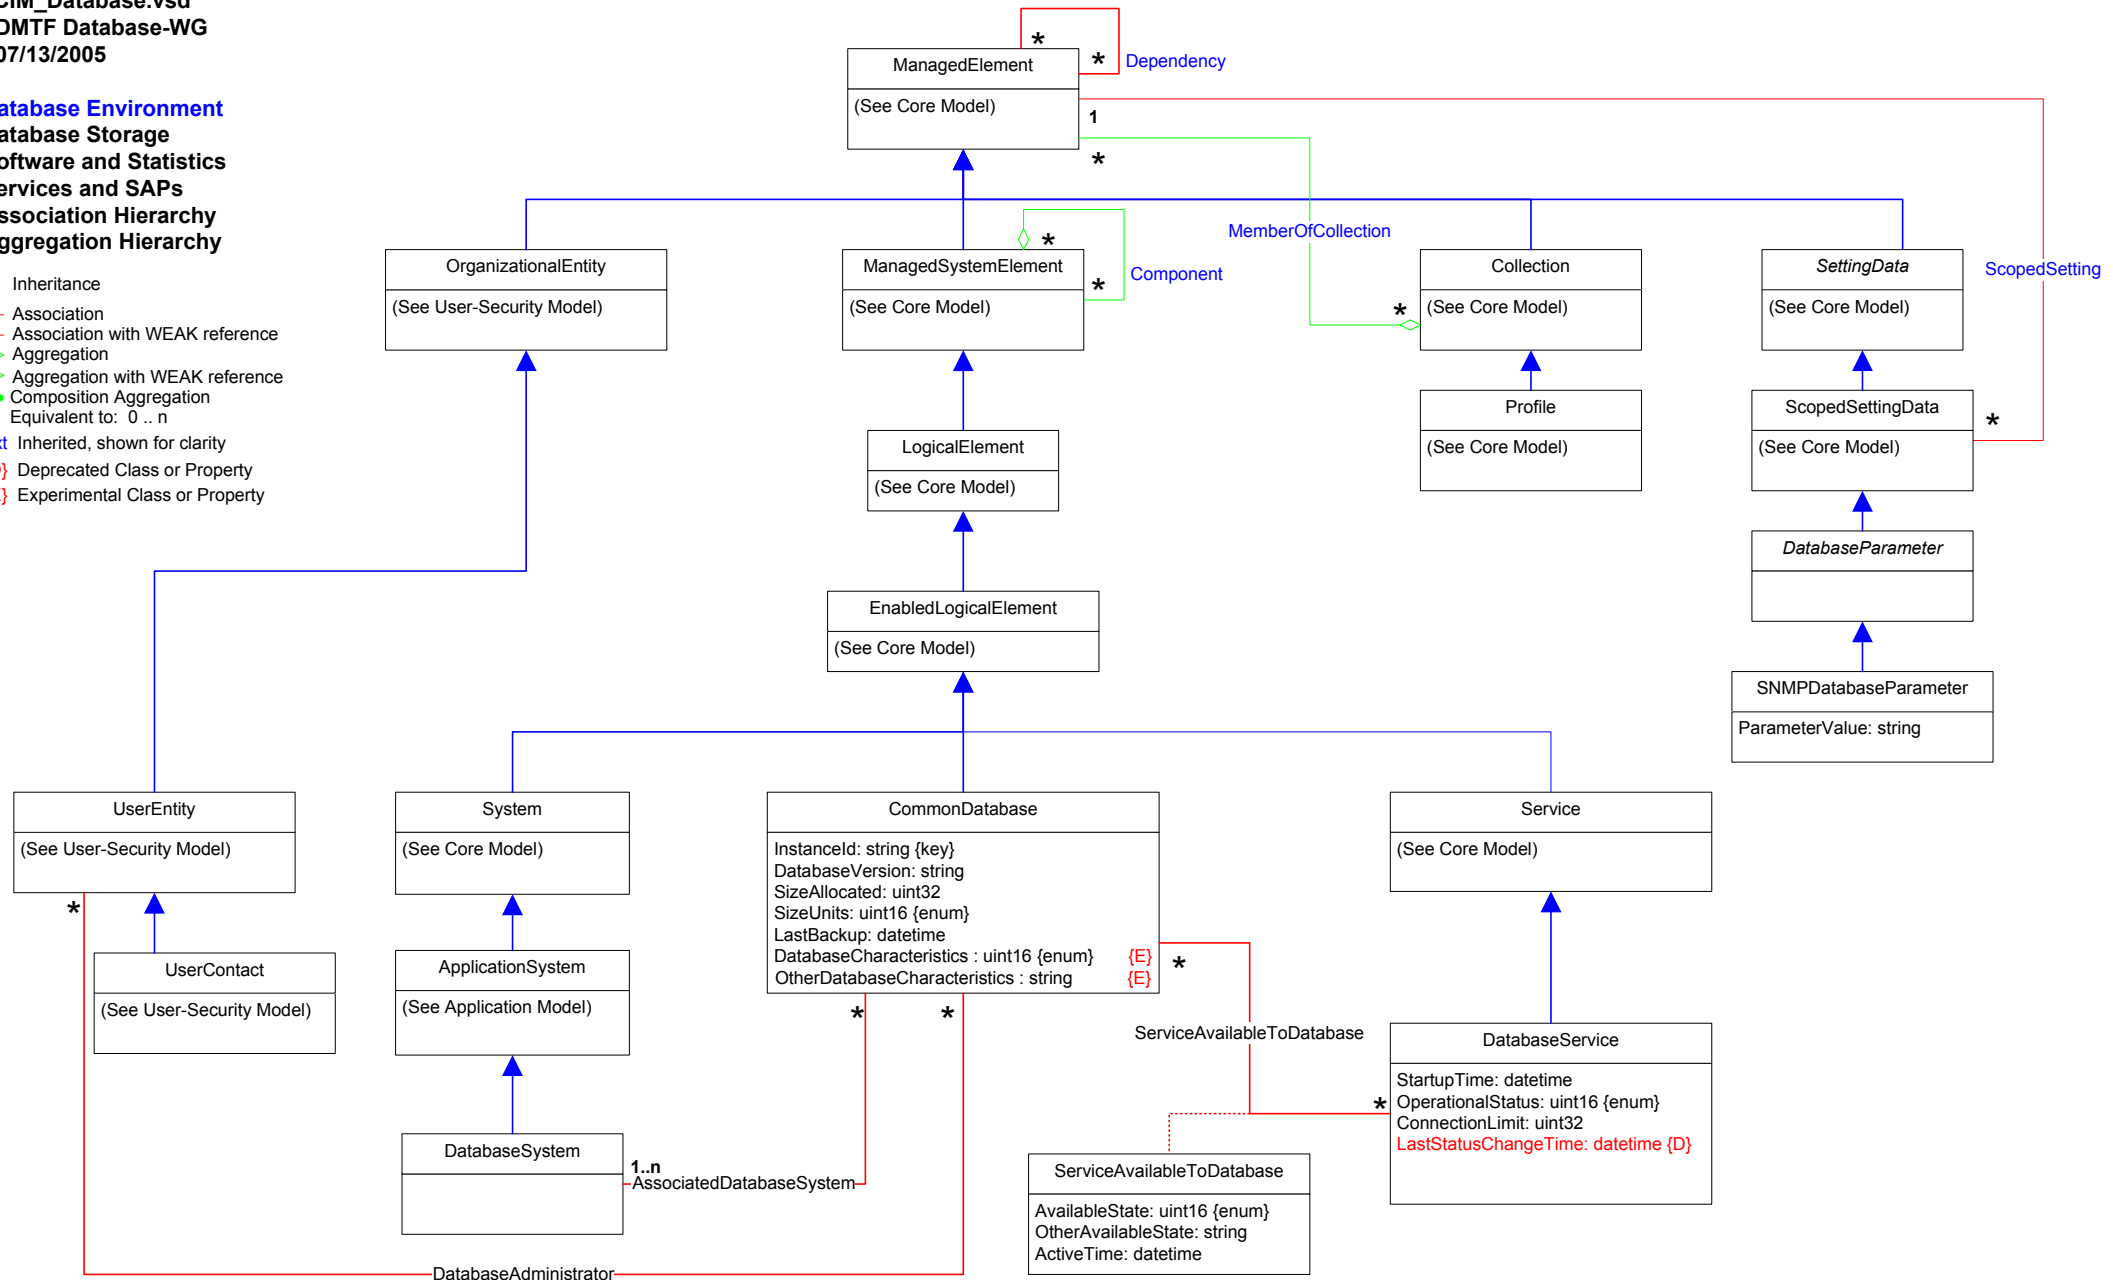

-  Inheritance
-  Association with WEAK reference
-  Aggregation
-  Aggregation with WEAK reference
-  Composition Aggregation
-  Equivalent to: 0 .. n
- Blue Text Inherited, shown for clarity
- {D} Deprecated Class or Property
- {E} Experimental Class or Property

Page 2 : Database Storage

-  Inheritance
-  Association
-  Association with WEAK reference
-  Aggregation
-  Aggregation with WEAK reference
-  Composition Aggregation
-  Equivalent to: 0 .. n
- Blue Text Inherited, shown for clarity
- (D) Deprecated Class or Property

Page 4 : Database Services and SAPs

-  Inheritance
-  Association
-  Association with WEAK reference
-  Aggregation
-  Aggregation with WEAK reference
-  Composition Aggregation
-  Equivalent to: 0..n
- Blue Text Inherited, shown for clarity
- {D} Deprecated Class or Property

Page 5 : Association Hierarchy

-  Inheritance
-  Association
-  Association with WEAK reference
-  Aggregation
-  Aggregation with WEAK reference
-  Composition Aggregation
-  Equivalent to: 0..n

Page 6 : Aggregation Hierarchy