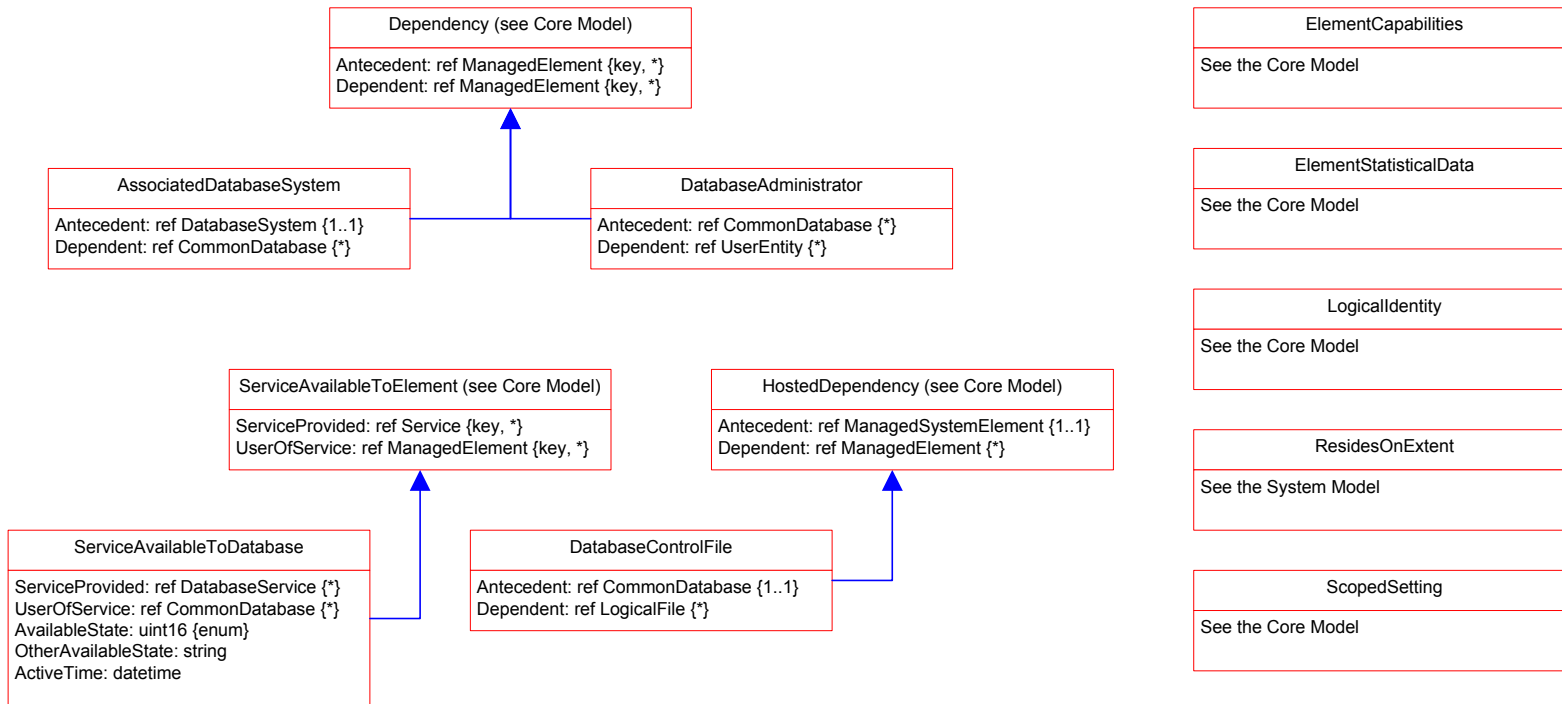

Page 2 : Database Storage

-  Inheritance
-  Association
-  Association with WEAK reference
-  Aggregation
-  Aggregation with WEAK reference
-  Composition Aggregation
-  Equivalent to: 0 .. n
- Blue Text Inherited, shown for clarity
- (D) Deprecated Class or Property

Page 3 : Database Software and Statistics

-  Inheritance
-  Association with WEAK reference
-  Aggregation
-  Aggregation with WEAK reference
-  Composition Aggregation
-  Equivalent to: 0..n
- Blue Text Inherited, shown for clarity
- {D} Deprecated Class or Property

Page 4 : Database Services and SAPs

-  Inheritance
-  Association
-  Association with WEAK reference
-  Aggregation
-  Aggregation with WEAK reference
-  Composition Aggregation
-  Equivalent to: 0..n
- Blue Text Inherited, shown for clarity
- {D} Deprecated Class or Property

Page 5 : Association Hierarchy

-  Inheritance
-  Association
-  Association with WEAK reference
-  Aggregation
-  Aggregation with WEAK reference
-  Composition Aggregation
-  Equivalent to: 0..n

Page 6 : Aggregation Hierarchy