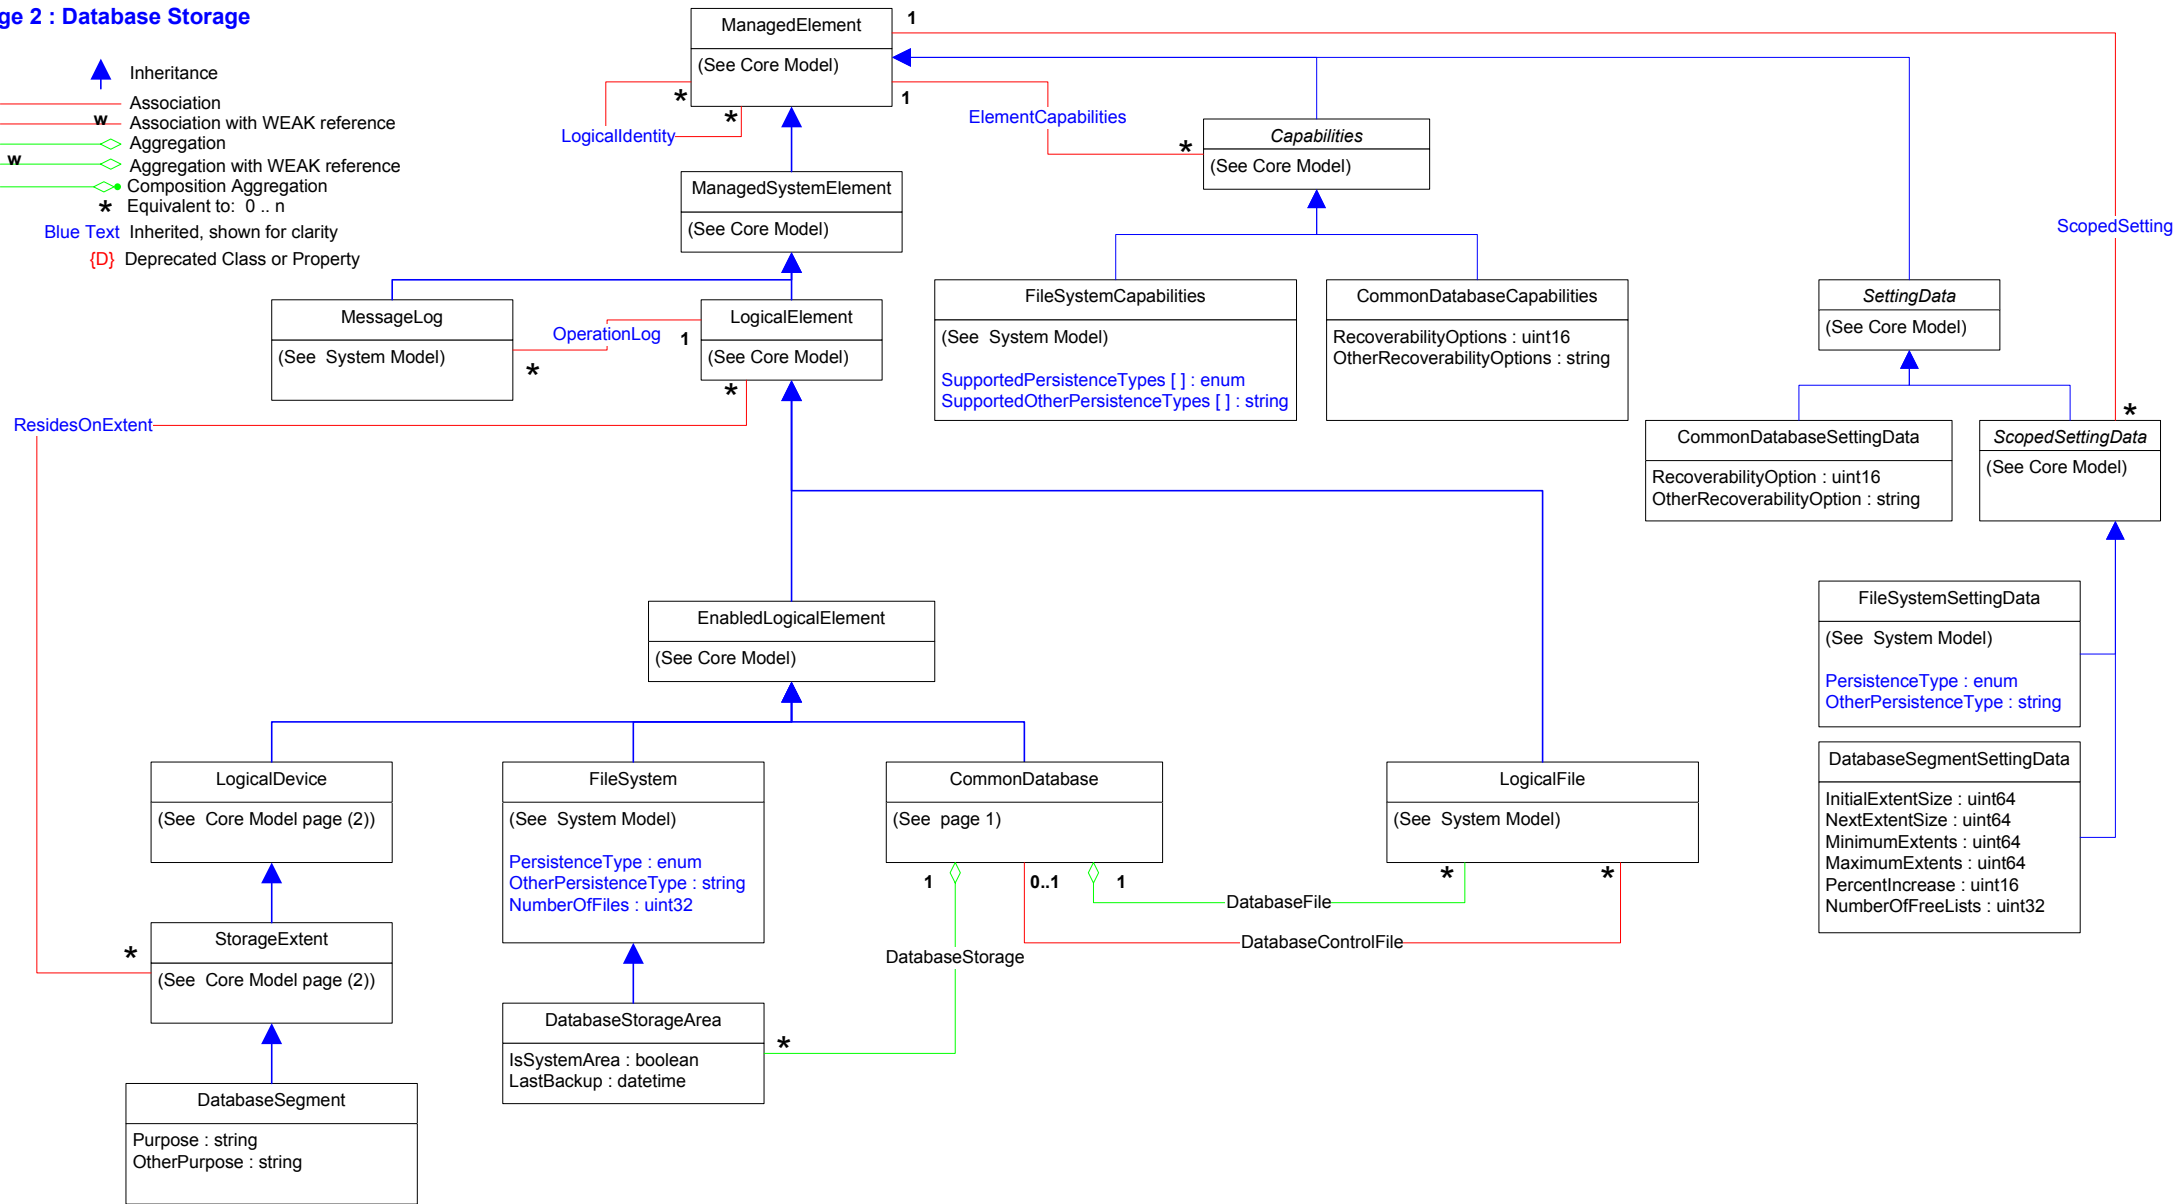

-  Inheritance
-  Association with WEAK reference
-  Aggregation
-  Aggregation with WEAK reference
-  Composition Aggregation
-  Equivalent to: 0 .. n
- Blue Text Inherited, shown for clarity
- {D} Deprecated Class or Property
- {E} Experimental Class or Property

Page 2 : Database Storage

-  Inheritance
-  Association
-  Association with WEAK reference
-  Aggregation
-  Aggregation with WEAK reference
-  Composition Aggregation
-  Equivalent to: 0 .. n
- Blue Text Inherited, shown for clarity
- (D) Deprecated Class or Property

Page 4 : Database Services and SAPs

-  Inheritance
-  Association
-  Association with WEAK reference
-  Aggregation
-  Aggregation with WEAK reference
-  Composition Aggregation
-  Equivalent to: 0..n
- Blue Text Inherited, shown for clarity
- {D} Deprecated Class or Property

Page 5 : Association Hierarchy

-  Inheritance
-  Association
-  Association with WEAK reference
-  Aggregation
-  Aggregation with WEAK reference
-  Composition Aggregation
-  Equivalent to: 0..n

Page 6 : Aggregation Hierarchy