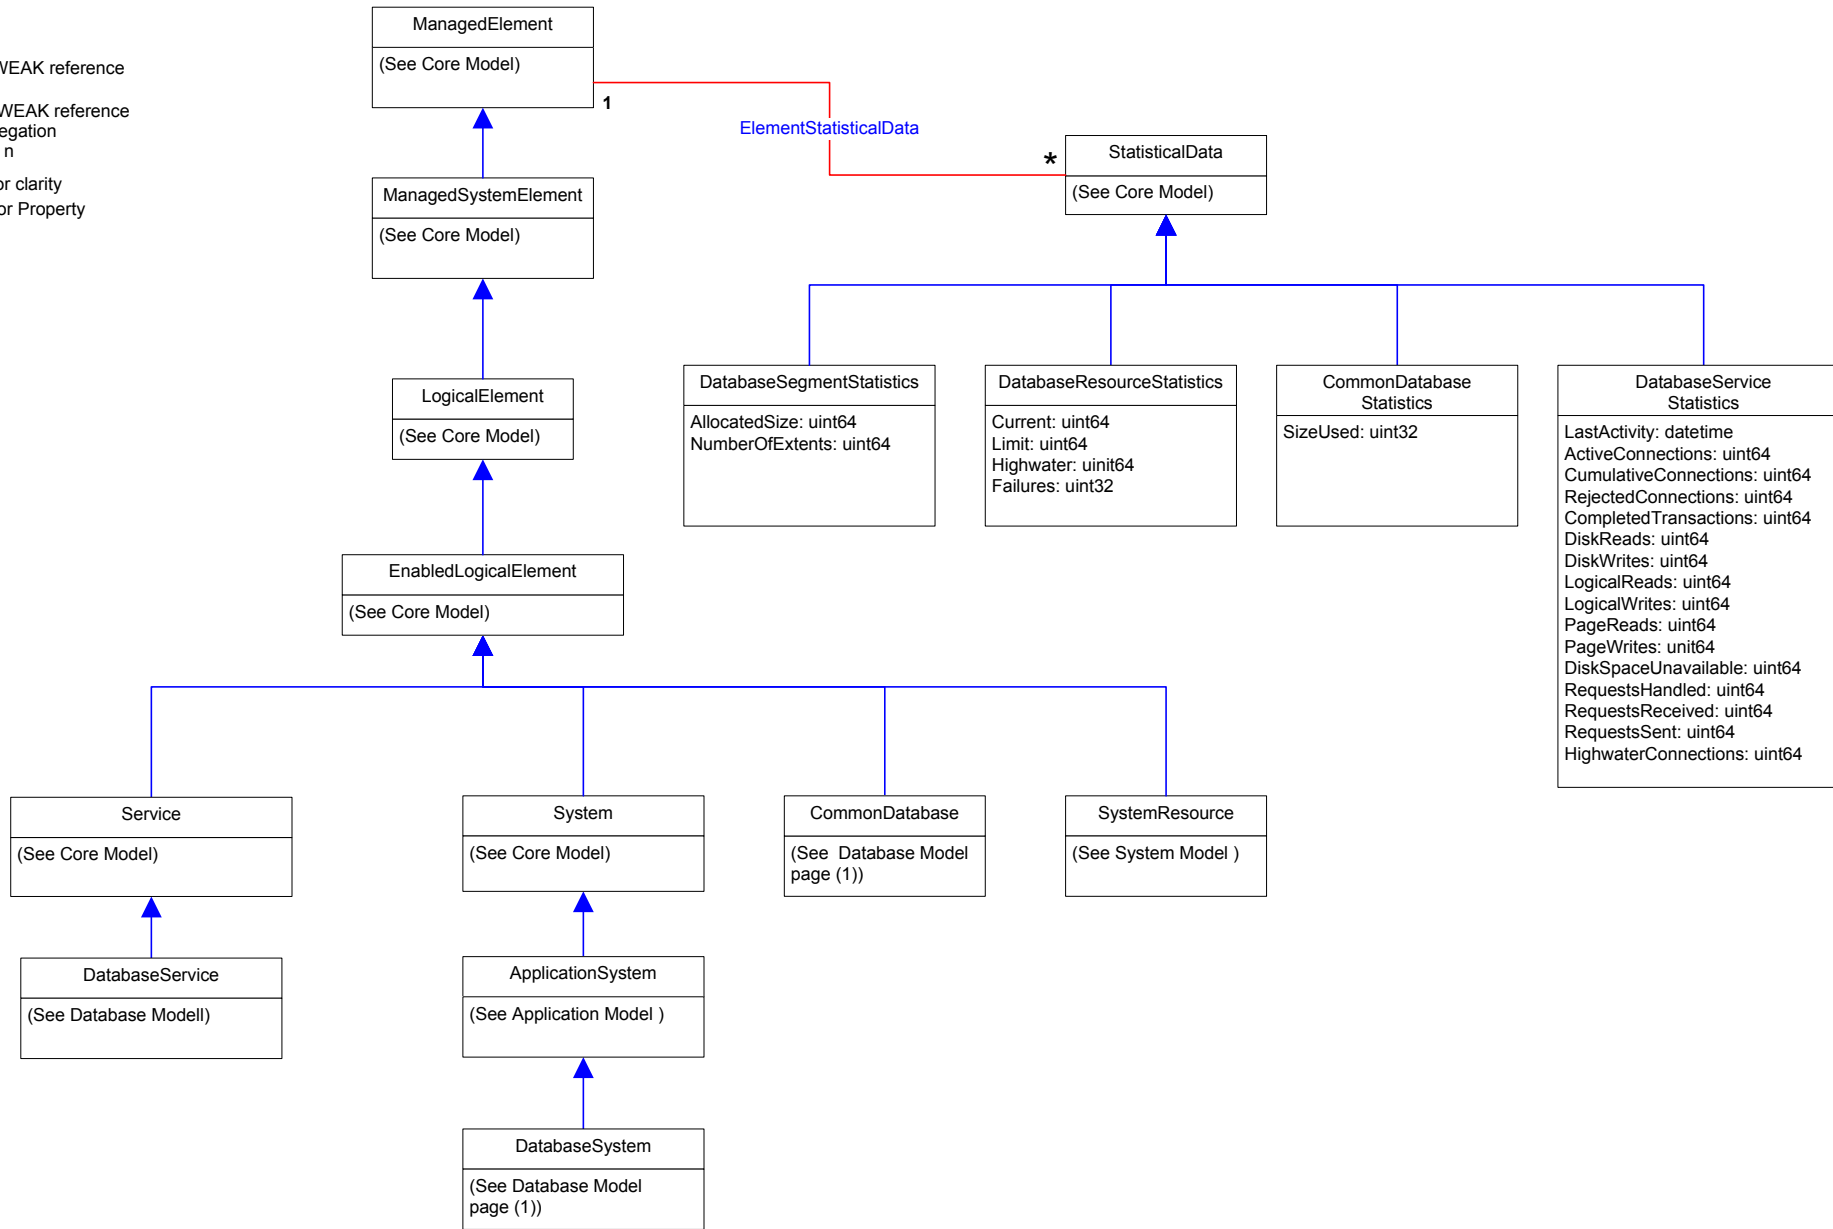

-  Inheritance
-  Association with WEAK reference
-  Aggregation
-  Aggregation with WEAK reference
-  Composition Aggregation
-  Equivalent to: 0 .. n
- Blue Text Inherited, shown for clarity
- {D} Deprecated Class or Property
- {E} Experimental Class or Property

Page 2 : Database Storage

-  Inheritance
-  Association
-  Association with WEAK reference
-  Aggregation
-  Aggregation with WEAK reference
-  Composition Aggregation
-  Equivalent to: 0 .. n
- Blue Text Inherited, shown for clarity
- (D) Deprecated Class or Property

Page 4 : Database Services and SAPs

-  Inheritance
-  Association
-  Association with WEAK reference
-  Aggregation
-  Aggregation with WEAK reference
-  Composition Aggregation
-  Equivalent to: 0..n
- Blue Text Inherited, shown for clarity
- {D} Deprecated Class or Property

Page 5 : Association Hierarchy

-  Inheritance
-  Association
-  Association with WEAK reference
-  Aggregation
-  Aggregation with WEAK reference
-  Composition Aggregation
-  Equivalent to: 0..n

Page 6 : Aggregation Hierarchy