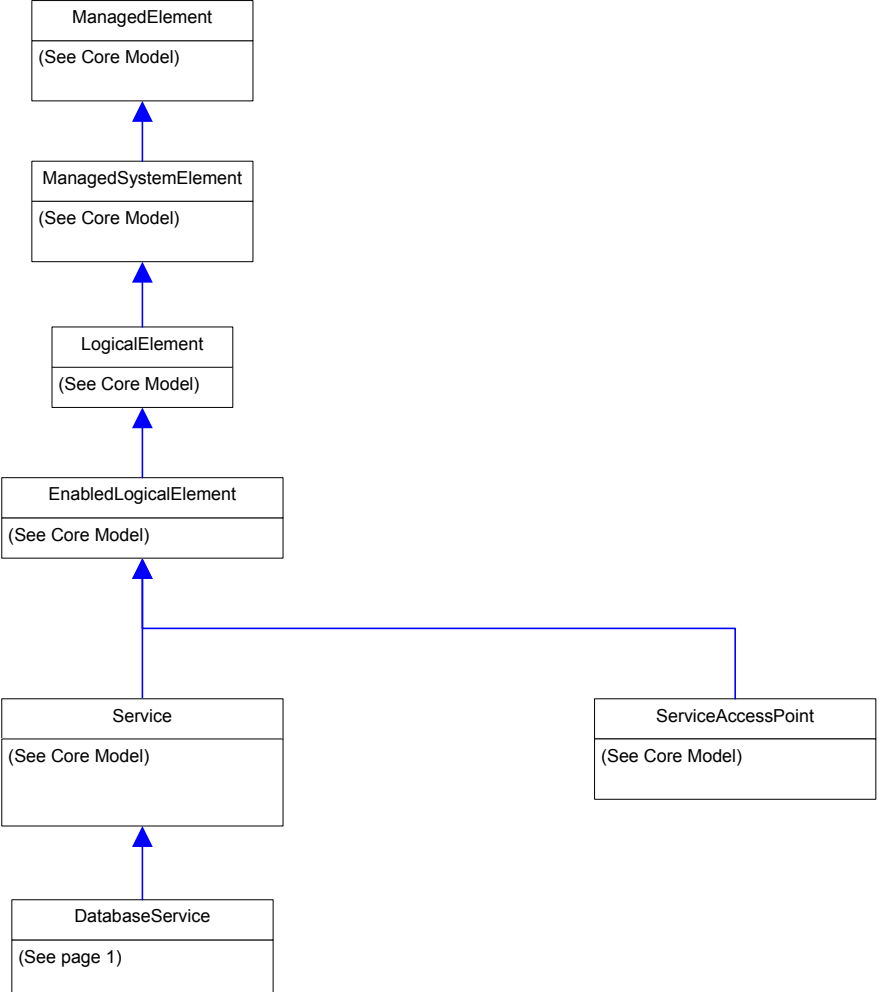

Page 2 : Database Storage

-  Inheritance
-  Association
-  Association with WEAK reference
-  Aggregation
-  Aggregation with WEAK reference
-  Composition Aggregation
-  Equivalent to: 0 .. n
- Blue Text Inherited, shown for clarity
- (D) Deprecated Class or Property

Page 3 : Database Software and Statistics

-  Inheritance
-  Association with WEAK reference
-  Aggregation
-  Aggregation with WEAK reference
-  Composition Aggregation
-  Equivalent to: 0..n
- Blue Text Inherited, shown for clarity
- {D} Deprecated Class or Property

Page 4 : Database Services and SAPs

-  Inheritance
-  Association
-  Association with WEAK reference
-  Aggregation
-  Aggregation with WEAK reference
-  Composition Aggregation
-  Equivalent to: 0..n
- Blue Text Inherited, shown for clarity
- {D} Deprecated Class or Property

Page 5 : Association Hierarchy

-  Inheritance
-  Association
-  Association with WEAK reference
-  Aggregation
-  Aggregation with WEAK reference
-  Composition Aggregation
-  Equivalent to: 0..n

Page 6 : Aggregation Hierarchy