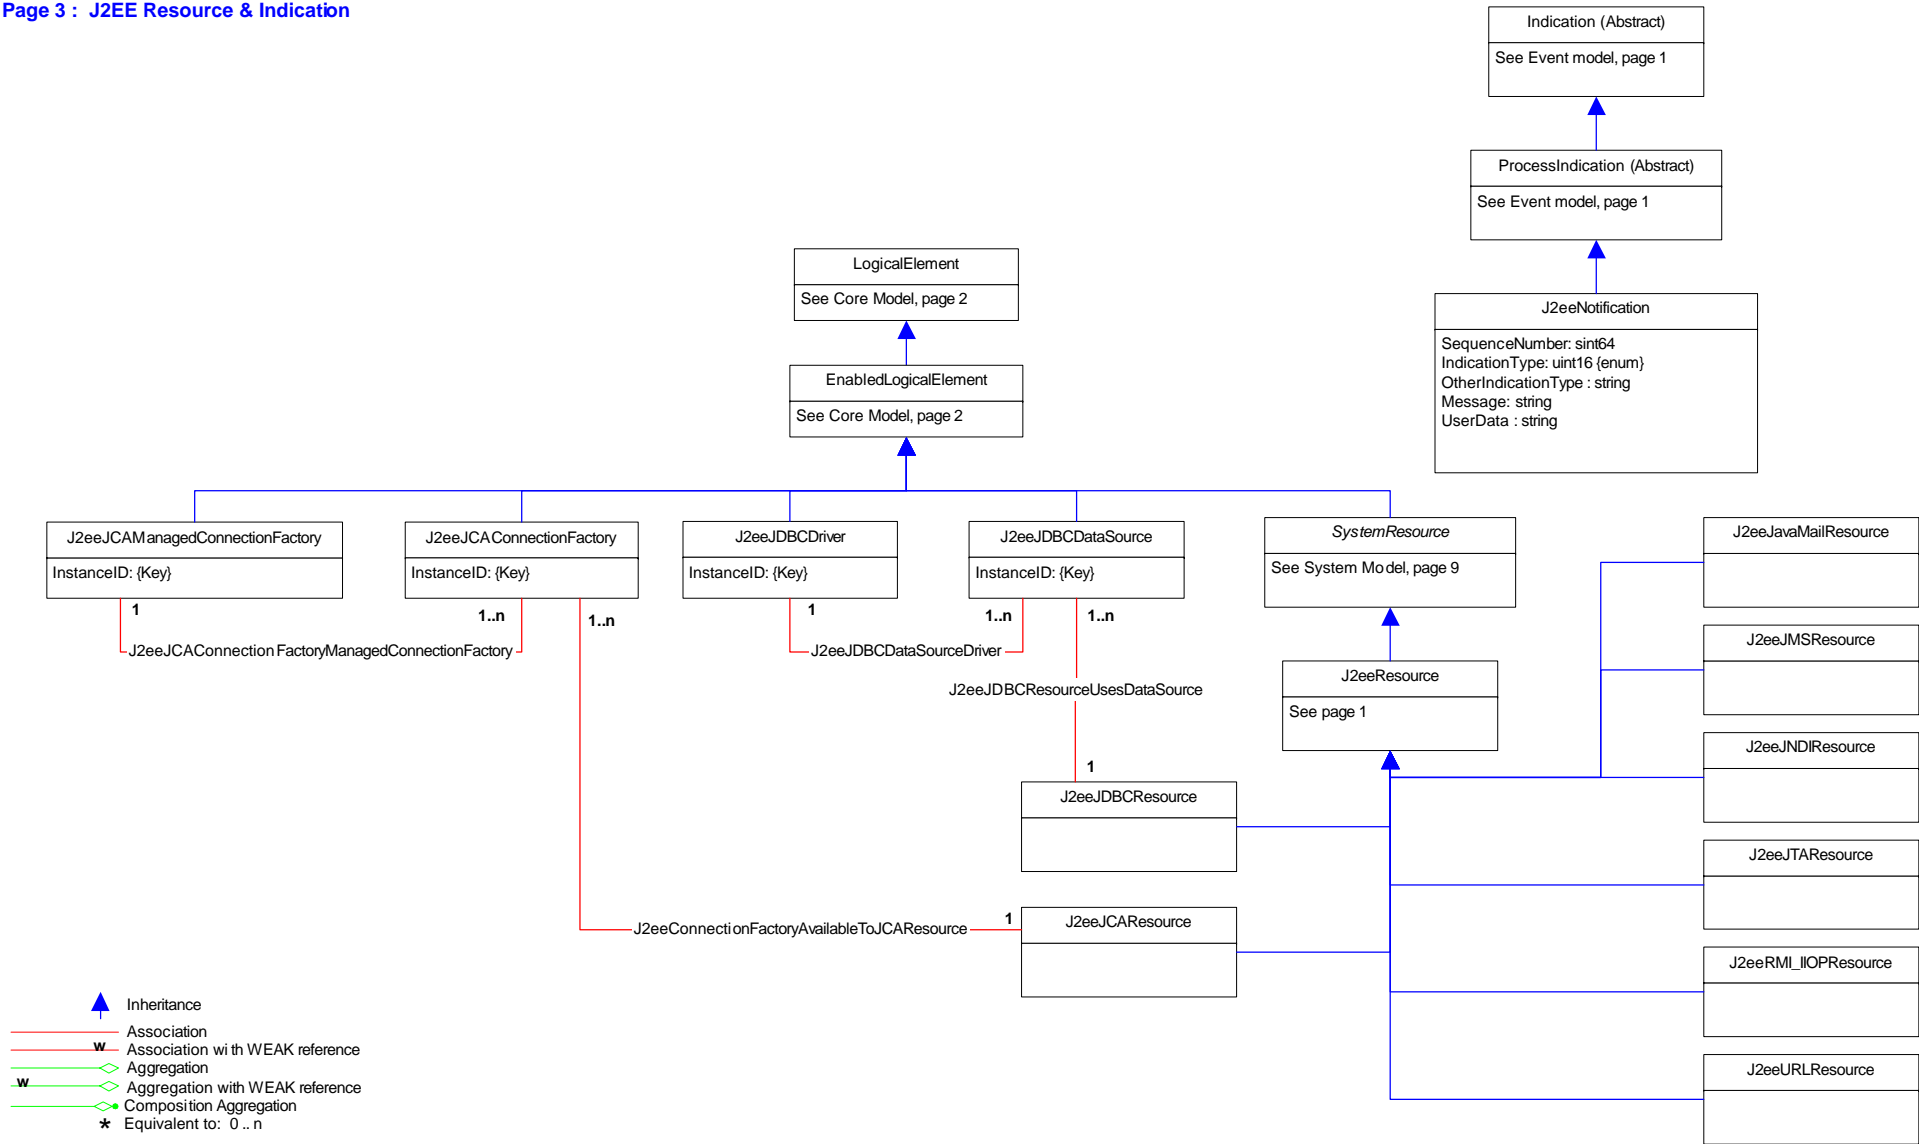

Title : App Server CIM Model 2.10  
 Filename: CIM\_Application-J2eeAppserver.vsd  
 Author : DMTF Application WG  
 Date : 5 July 2005

Page 1 : - J2EE Server  
 Page 2 : J2EE Modules & Beans  
 Page 3 : J2EE Resource & Indication  
 Page 4 : J2EE Statistics (1)  
 Page 5 : J2EE Statistics (2)  
 Page 6 : Association Hierarchy  
 Page 7 : Aggregation Hierarchy

Page 2 : J2EE Modules & Beans

- Inheritance
- Association
- Association with WEAK reference
- Aggregation
- Aggregation with WEAK reference
- Composition Aggregation
- Equivalent to: 0..n