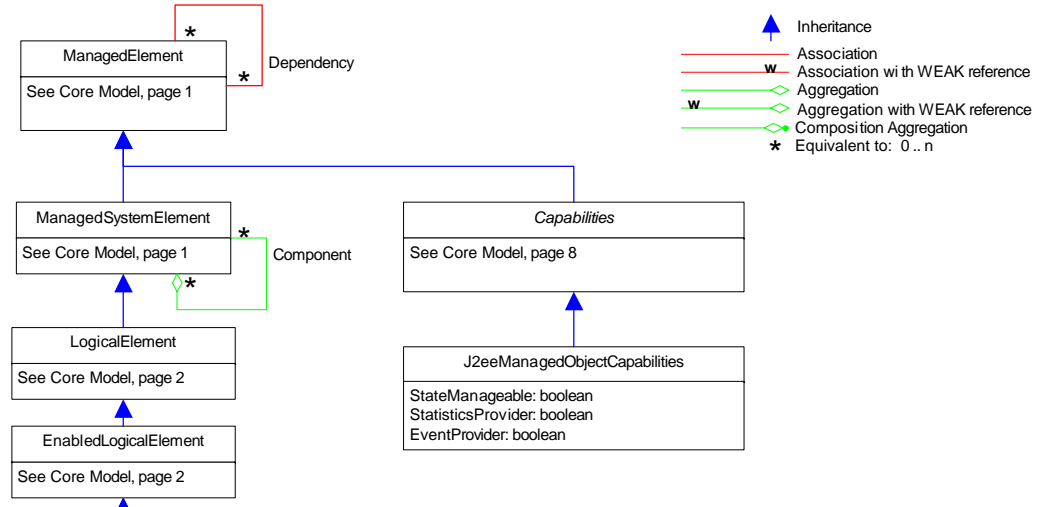

Title : App Server CIM Model 2.10  
 Filename: CIM\_Application-J2eeAppserver.vsd  
 Author : DMTF Application WG  
 Date : 5 July 2005

Page 1 : - J2EE Server  
 Page 2 : J2EE Modules & Beans  
 Page 3 : J2EE Resource & Indication  
 Page 4 : J2EE Statistics (1)  
 Page 5 : J2EE Statistics (2)  
 Page 6 : Association Hierarchy  
 Page 7 : Aggregation Hierarchy

Page 2 : J2EE Modules & Beans

- Inheritance
- Association
- Association with WEAK reference
- Aggregation
- Aggregation with WEAK reference
- Composition Aggregation
- Equivalent to: 0..n