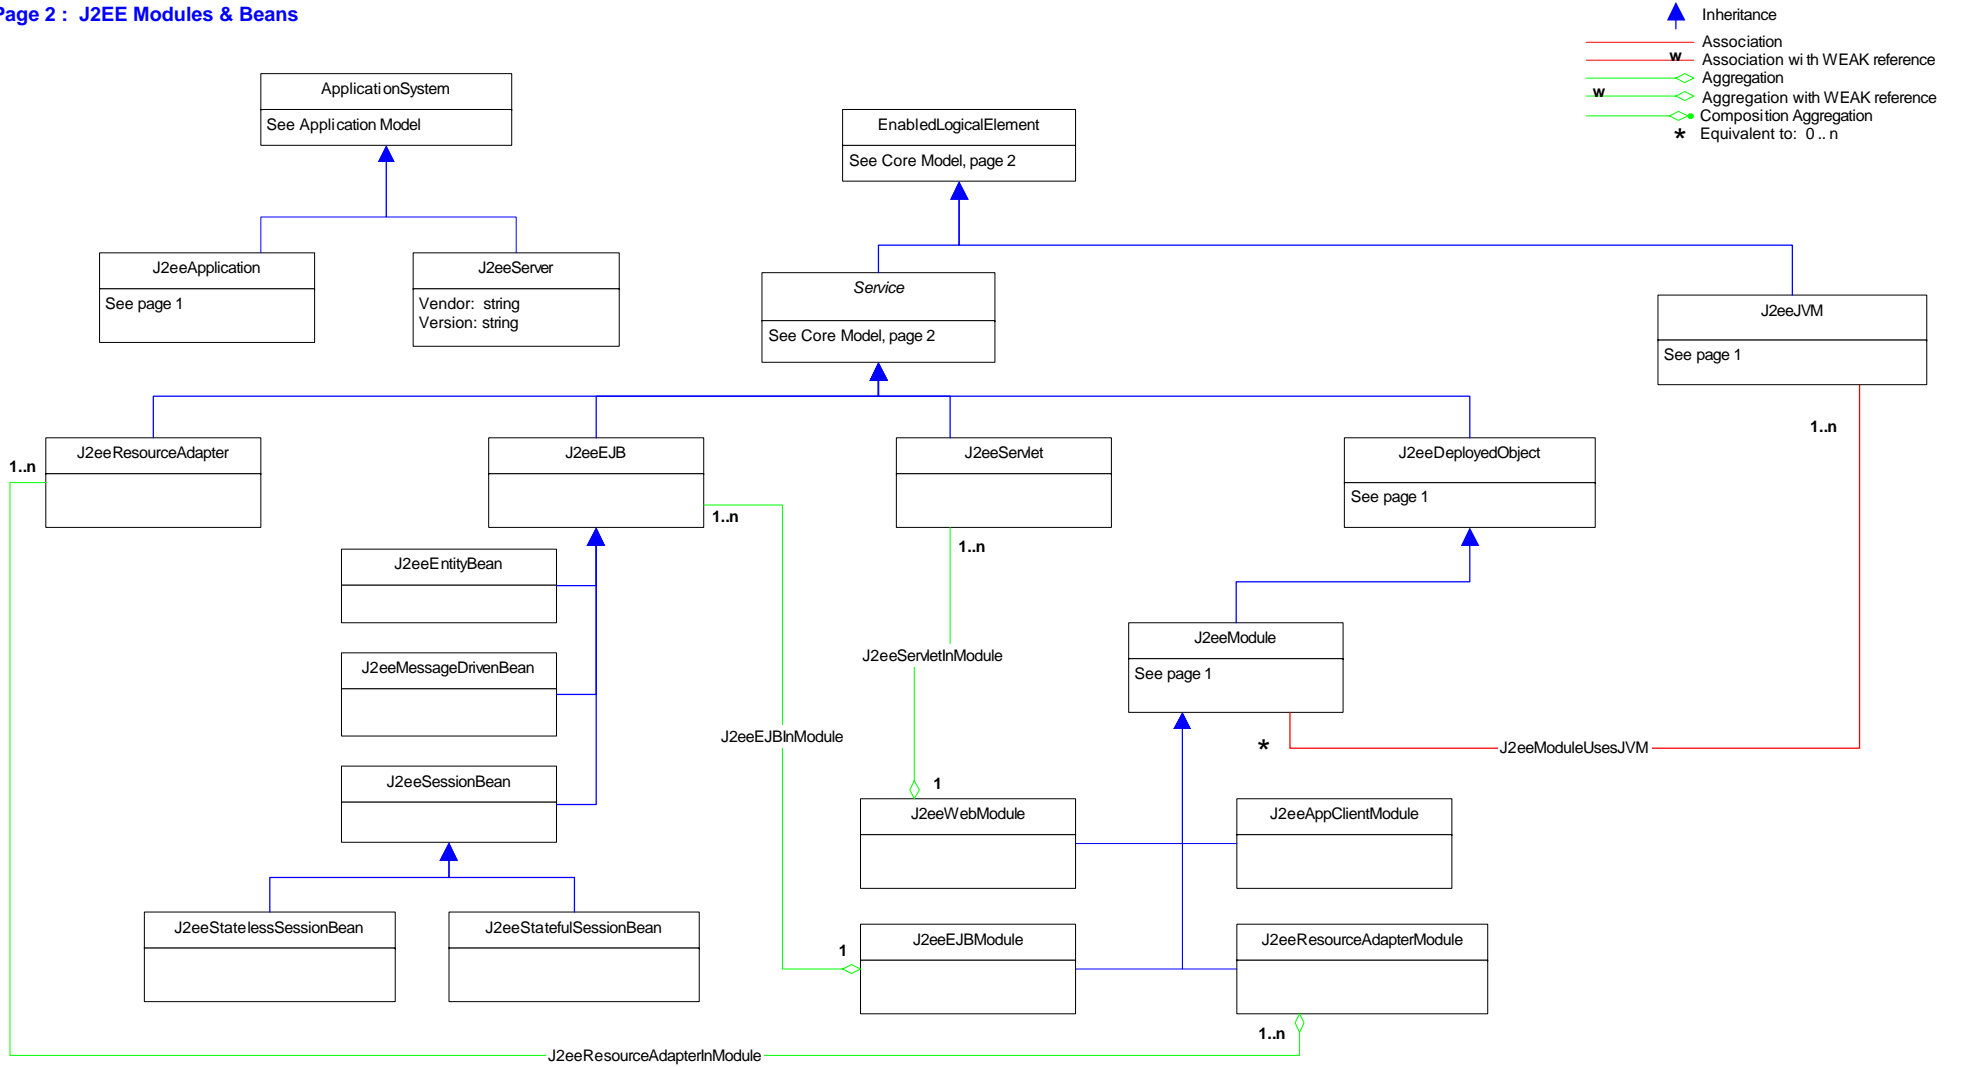

Title : App Server CIM Model 2.10  
 Filename: CIM\_Application-J2eeAppserver.vsd  
 Author : DMTF Application WG  
 Date : 5 July 2005

Page 1 : - J2EE Server  
 Page 2 : J2EE Modules & Beans  
 Page 3 : J2EE Resource & Indication  
 Page 4 : J2EE Statistics (1)  
 Page 5 : J2EE Statistics (2)  
 Page 6 : Association Hierarchy  
 Page 7 : Aggregation Hierarchy

Page 2 : J2EE Modules & Beans

- Inheritance
- Association
- Association with WEAK reference
- Aggregation
- Aggregation with WEAK reference
- Composition Aggregation
- Equivalent to: 0..n