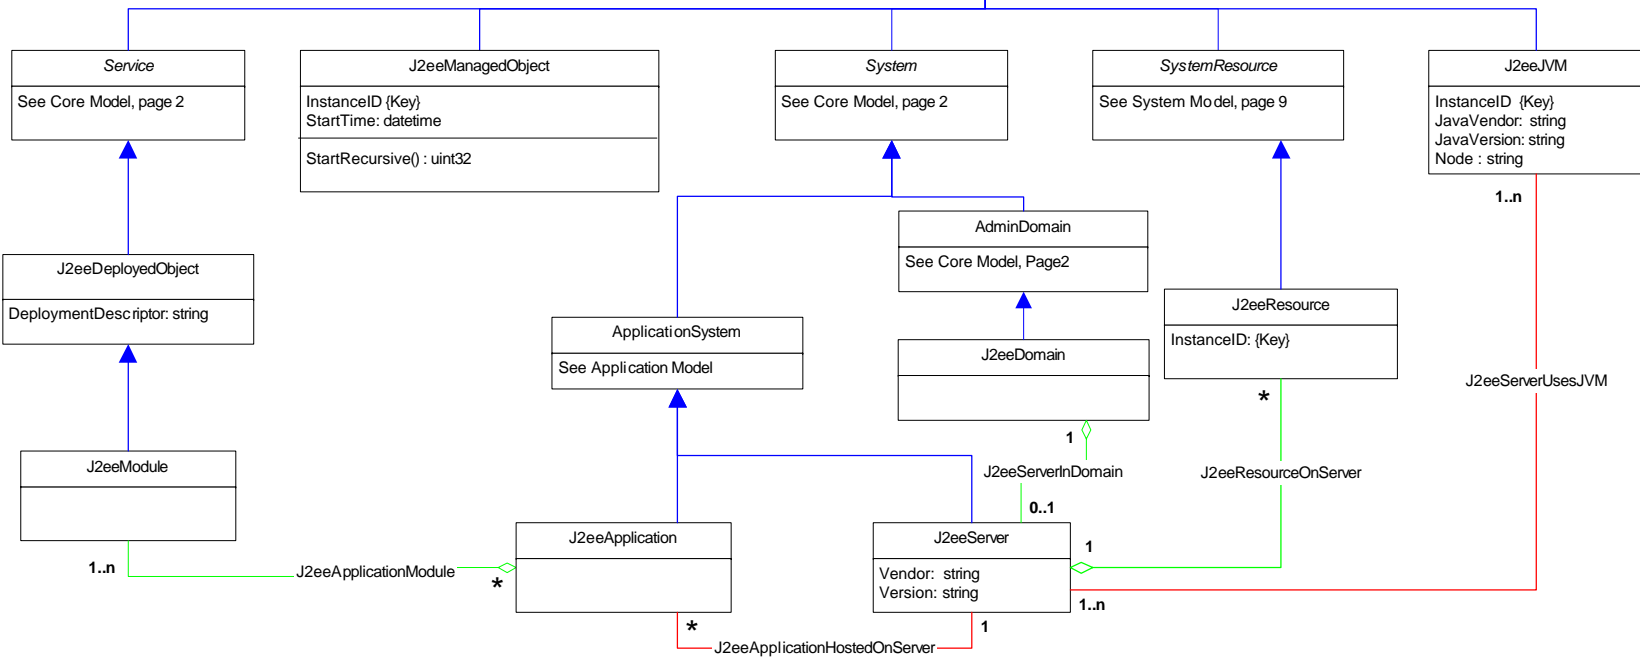

Title : App Server CIM Model 2.10  
 Filename: CIM\_Application-J2eeAppserver.vsd  
 Author : DMTF Application WG  
 Date : 5 July 2005

Page 1 : - J2EE Server  
 Page 2 : J2EE Modules & Beans  
 Page 3 : J2EE Resource & Indication  
 Page 4 : J2EE Statistics (1)  
 Page 5 : J2EE Statistics (2)  
 Page 6 : Association Hierarchy  
 Page 7 : Aggregation Hierarchy

Page 2 : J2EE Modules & Beans

- Inheritance
- Association
- Association with WEAK reference
- Aggregation
- Aggregation with WEAK reference
- Composition Aggregation
- Equivalent to: 0..n