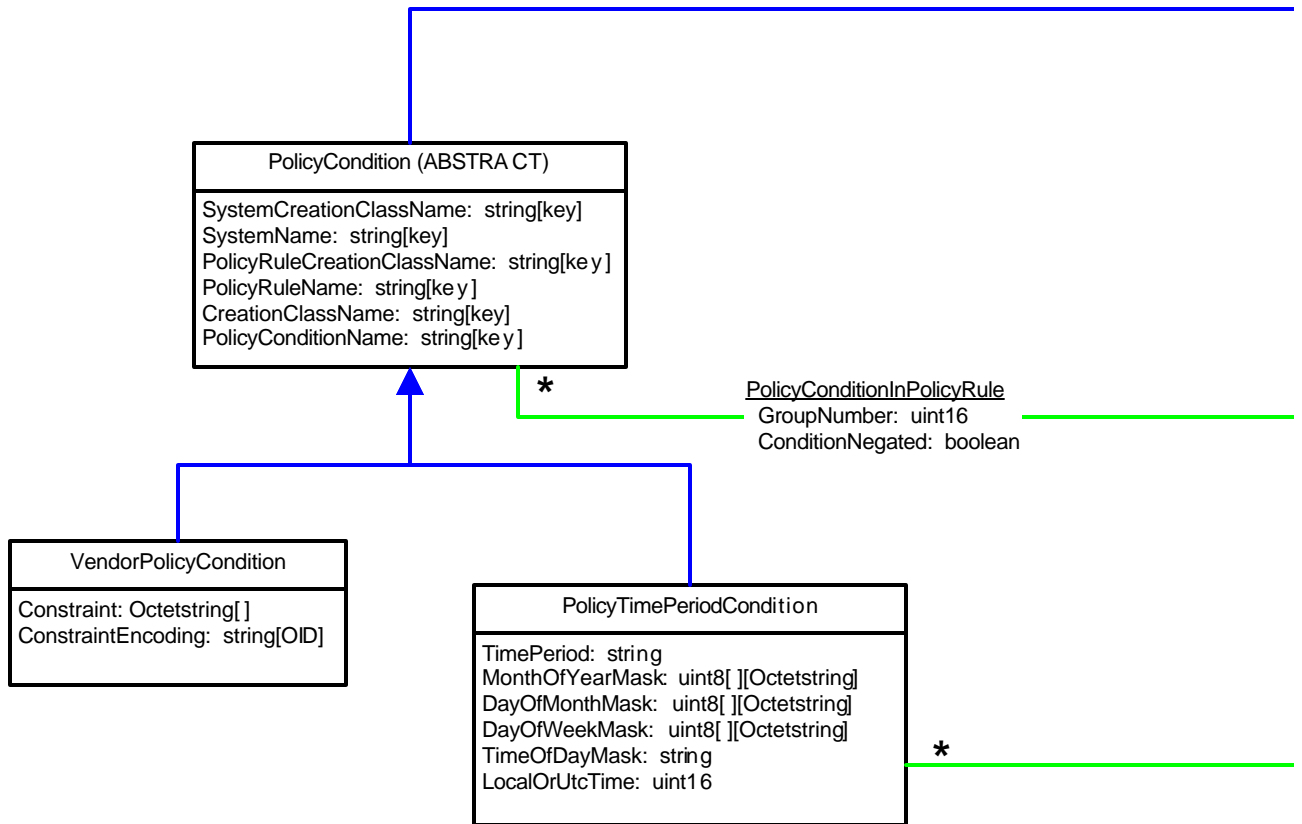

# Object classes as instances of Metaclass CLASS

**Author = Policy WG**  
**Last Update = 03/22/2002**  
**Filename = CIM\_Policy26.vsd**

# Inheritance of Association classes as instances of Metaclass ASSOCIATION