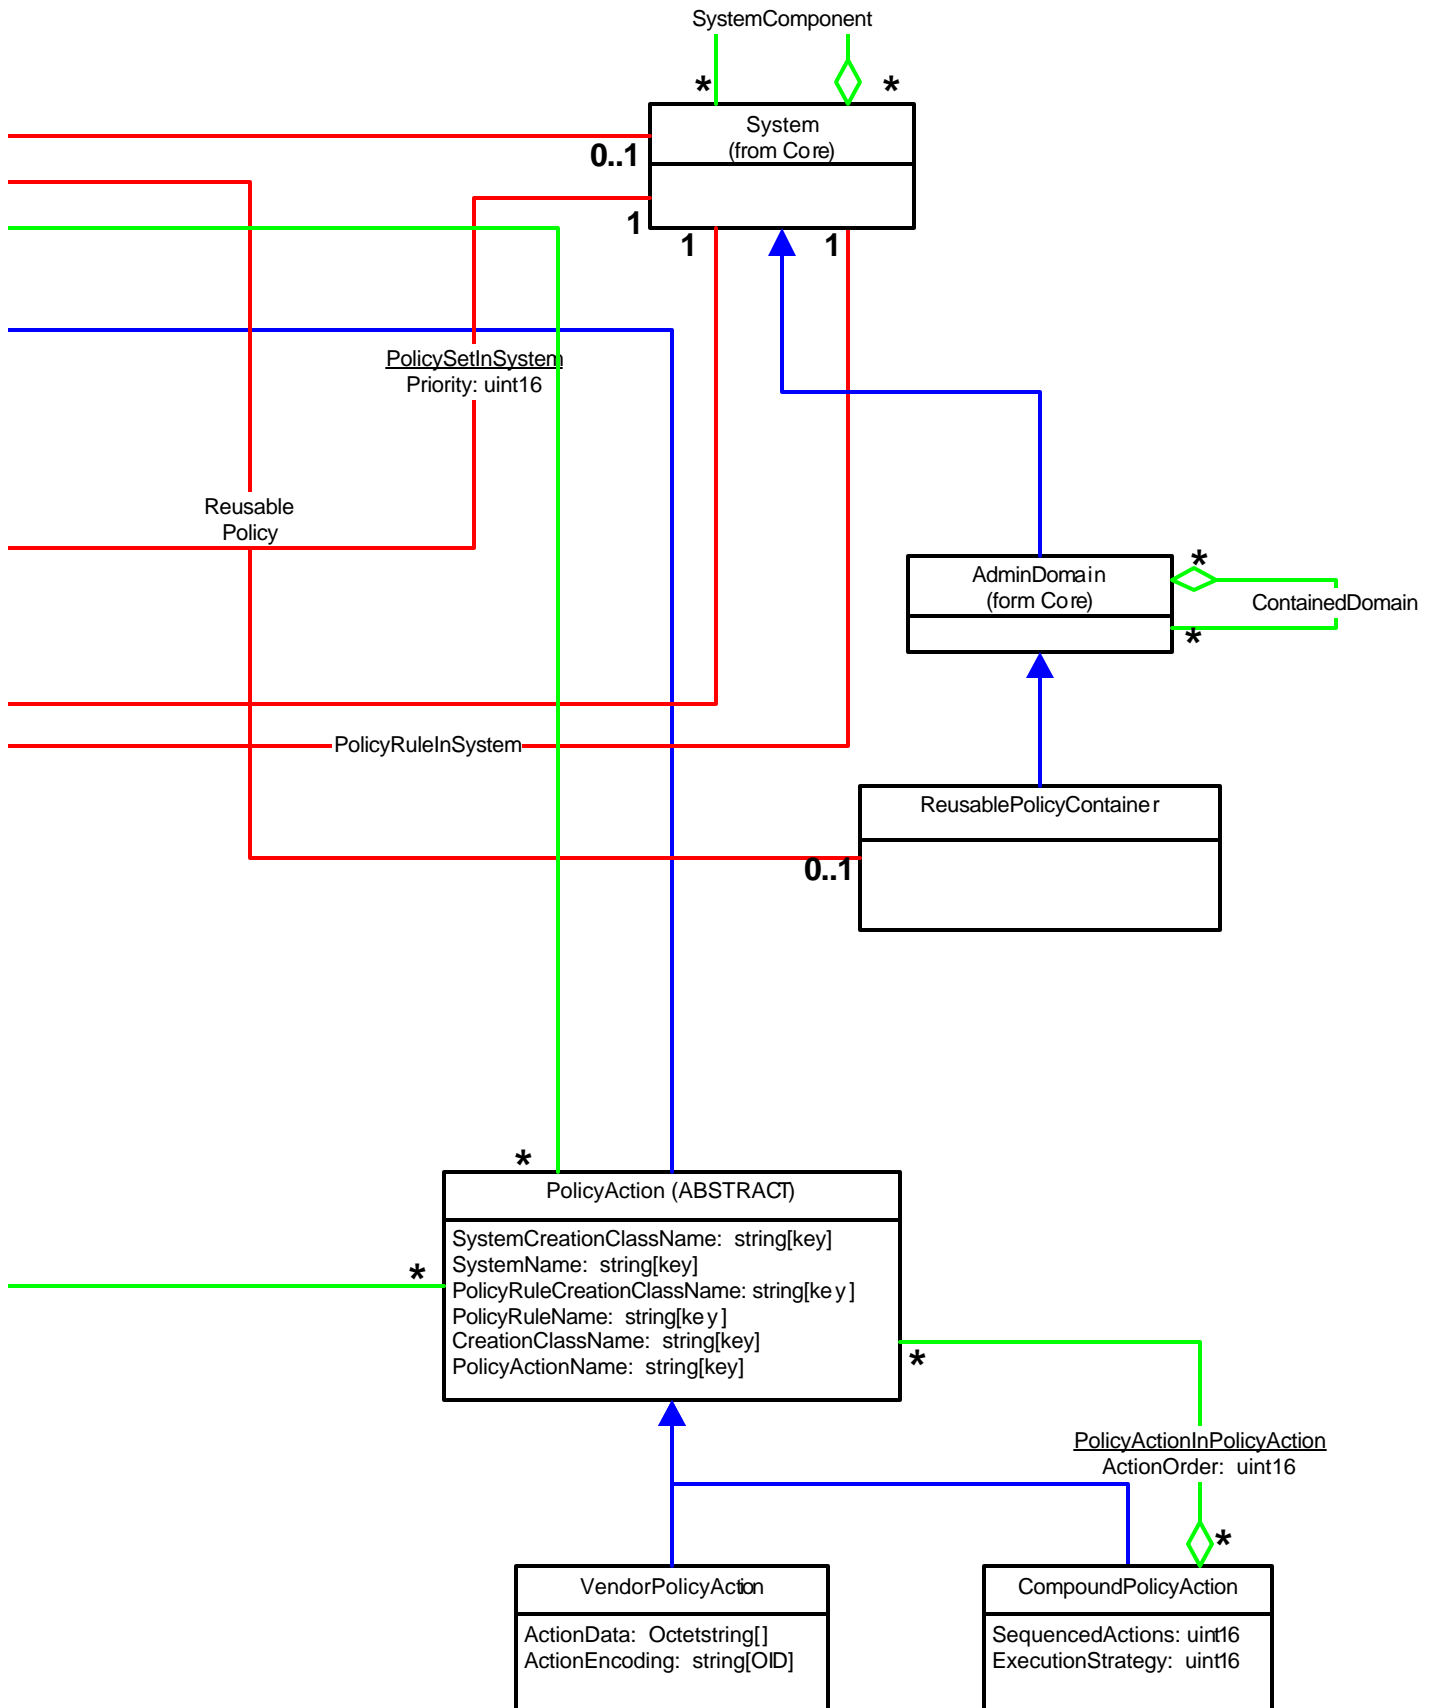

# Object classes as instances of Metaclass CLASS

**Author = Policy WG**  
**Last Update = 03/22/2002**  
**Filename = CIM\_Policy26.vsd**

# Inheritance of Association classes as instances of Metaclass ASSOCIATION