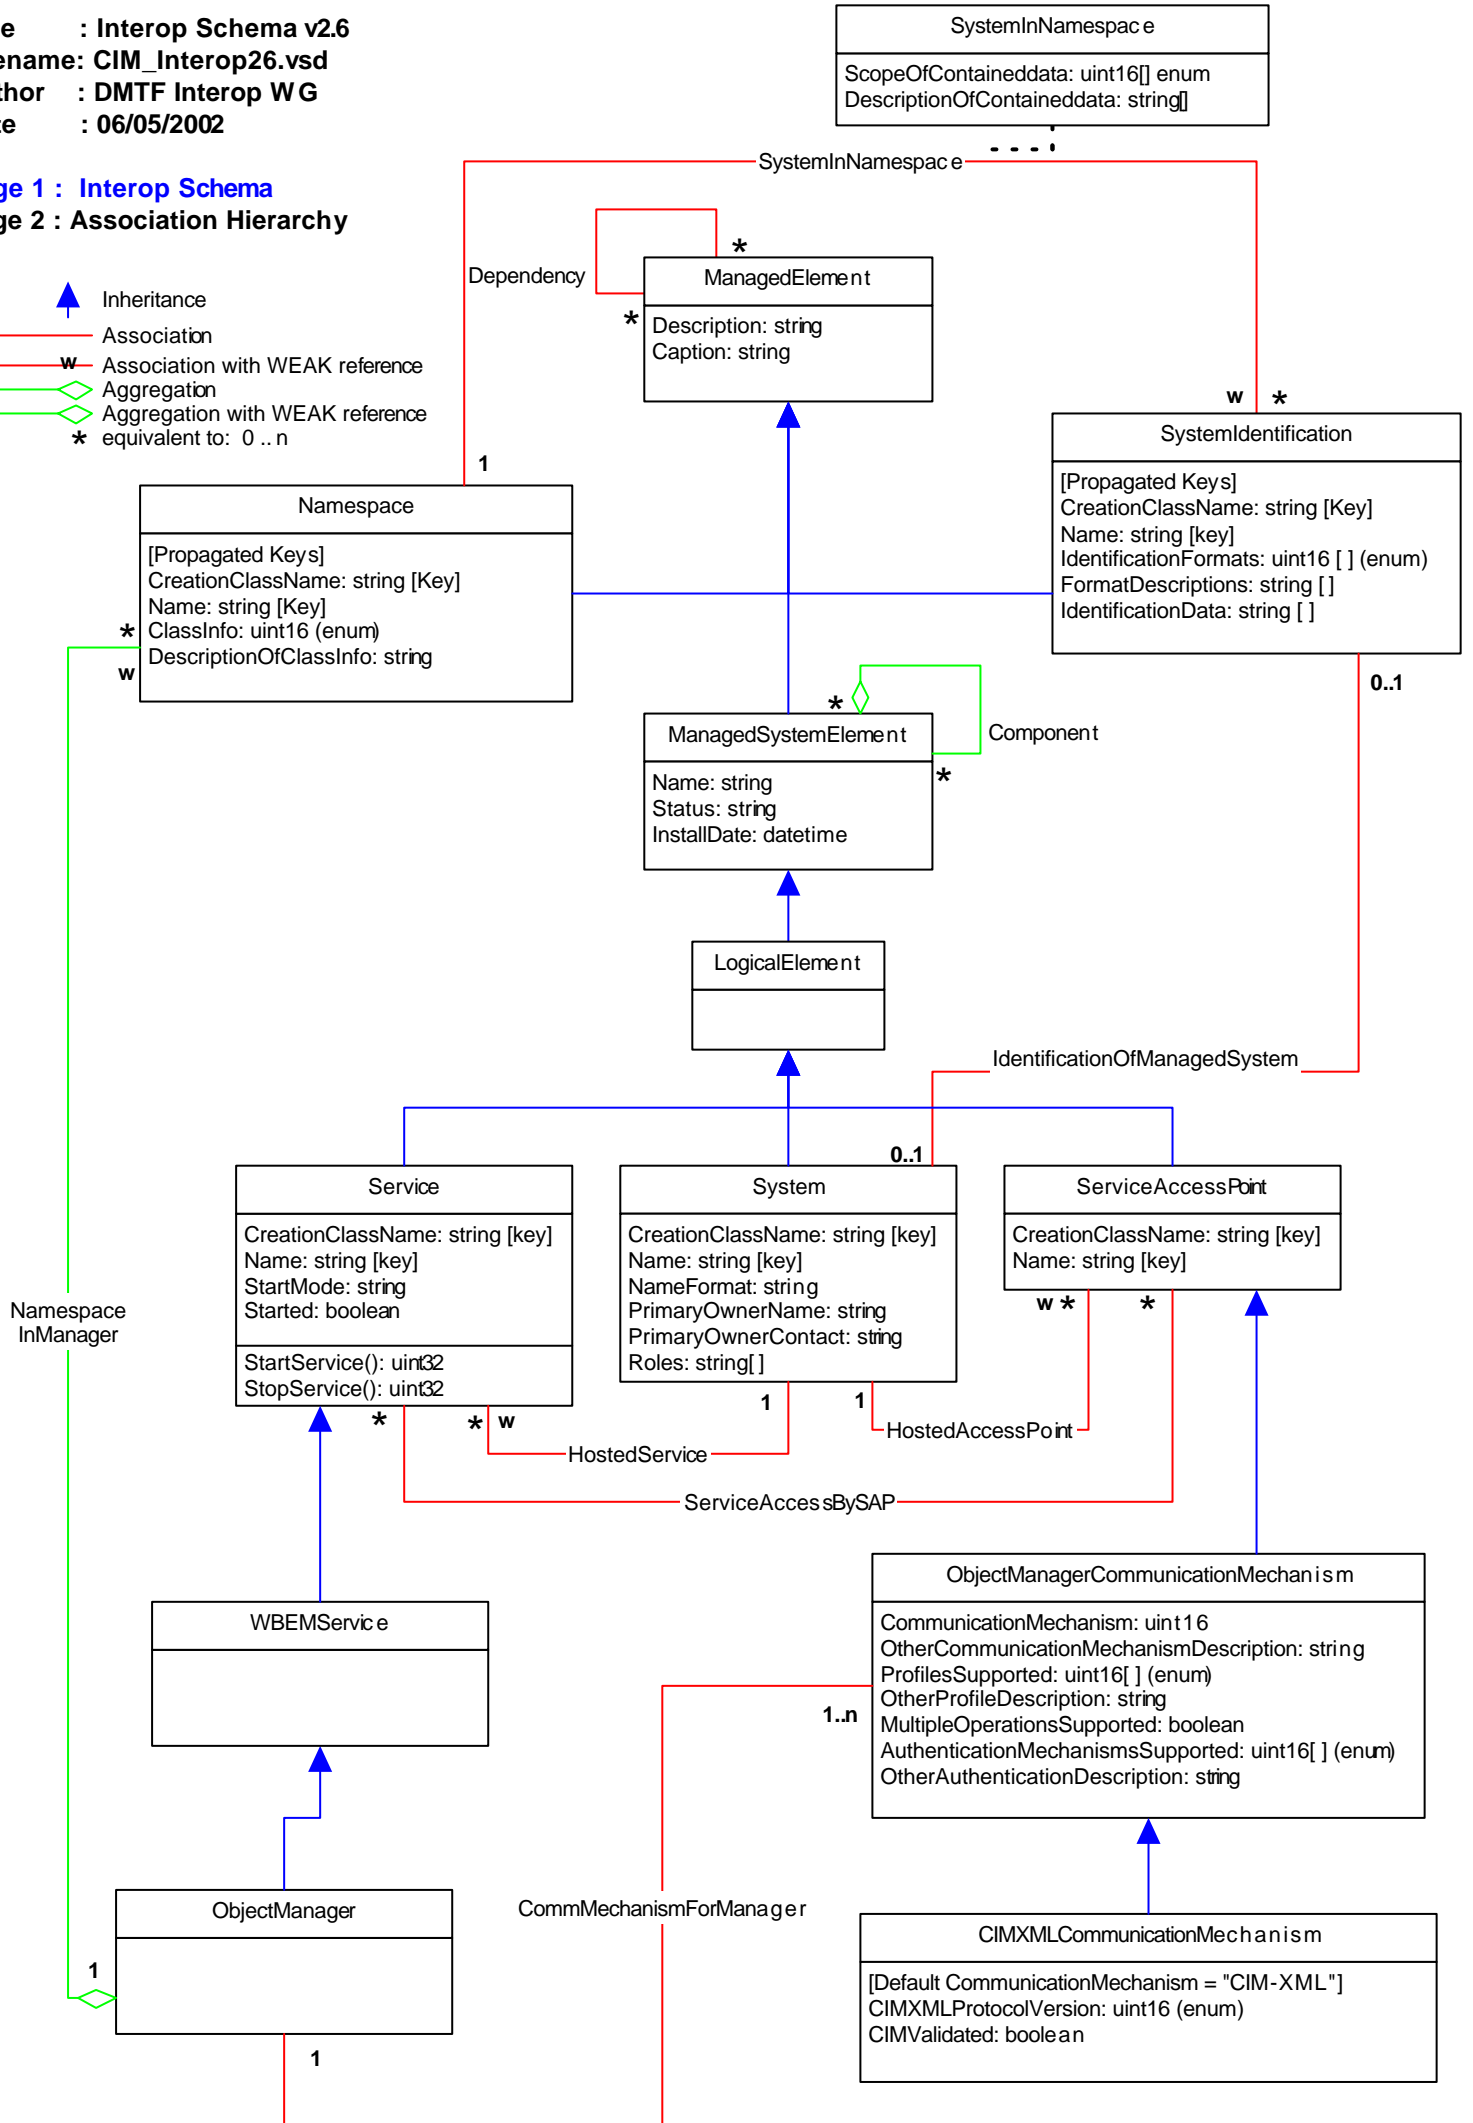

-  Inheritance
-  Association
-  Association with WEAK reference
-  Aggregation
-  Aggregation with WEAK reference
-  * equivalent to: 0..n

Title : Interop Schema v2.6
Filename: CIM_Interop26.vsd
Author : DMTF Interop WG
Date : 06/05/2002

Page 1 : Interop Schema
Page 2 : Association Hierarchy