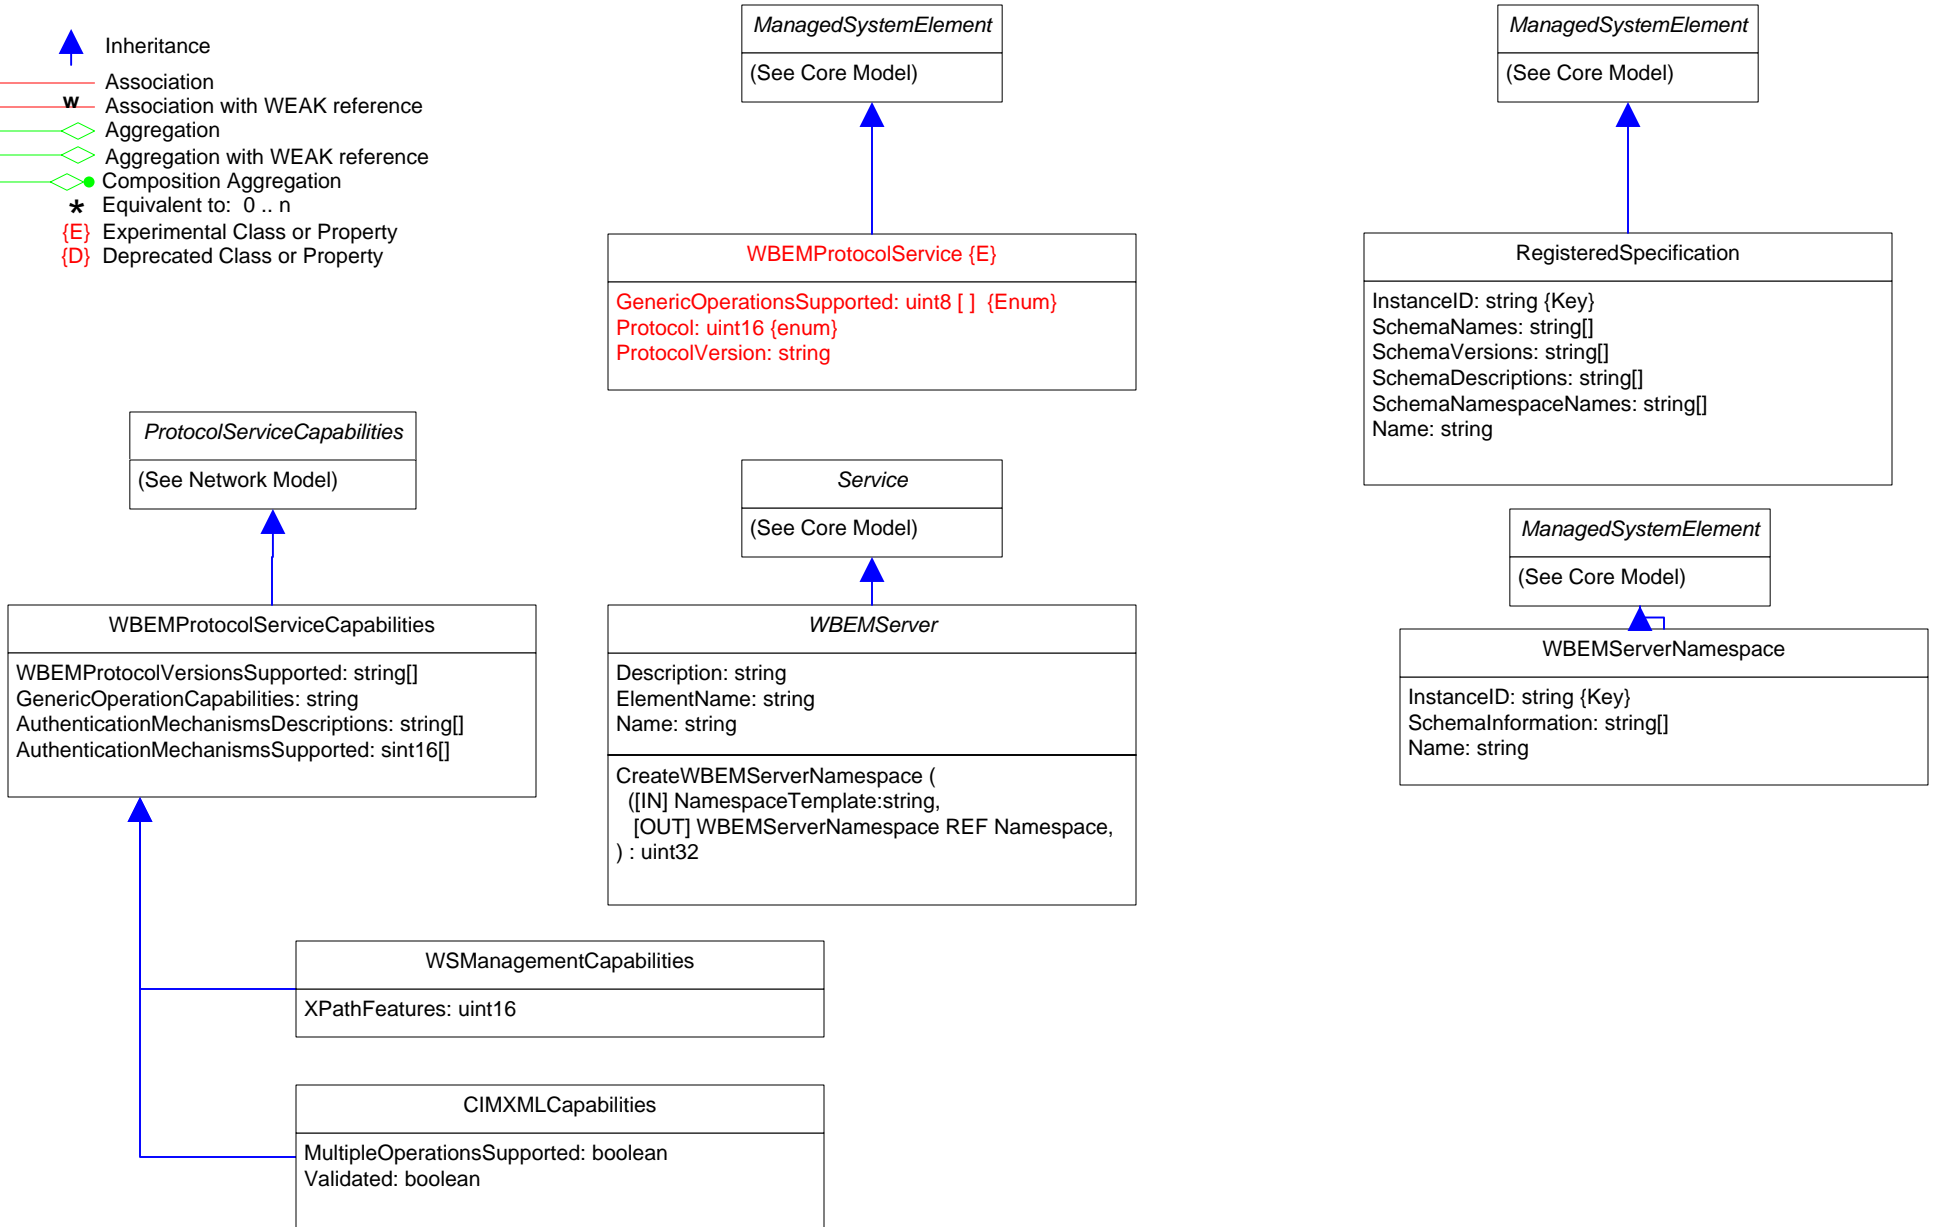

- Inheritance
- Association
- Association with WEAK reference
- Aggregation
- Aggregation with WEAK reference
- Composition Aggregation
- Equivalent to: 0 .. n
- {D} Experimental Class or Property
- {E} Deprecated Class or Property

Page 3 of 7: WBEM Server (2)

-  Inheritance
-  Association
-  Association with WEAK reference
-  Aggregation
-  Aggregation with WEAK reference
-  Composition Aggregation
-  Equivalent to: 0 .. n
-  Experimental Class or Property
-  Deprecated Class or Property