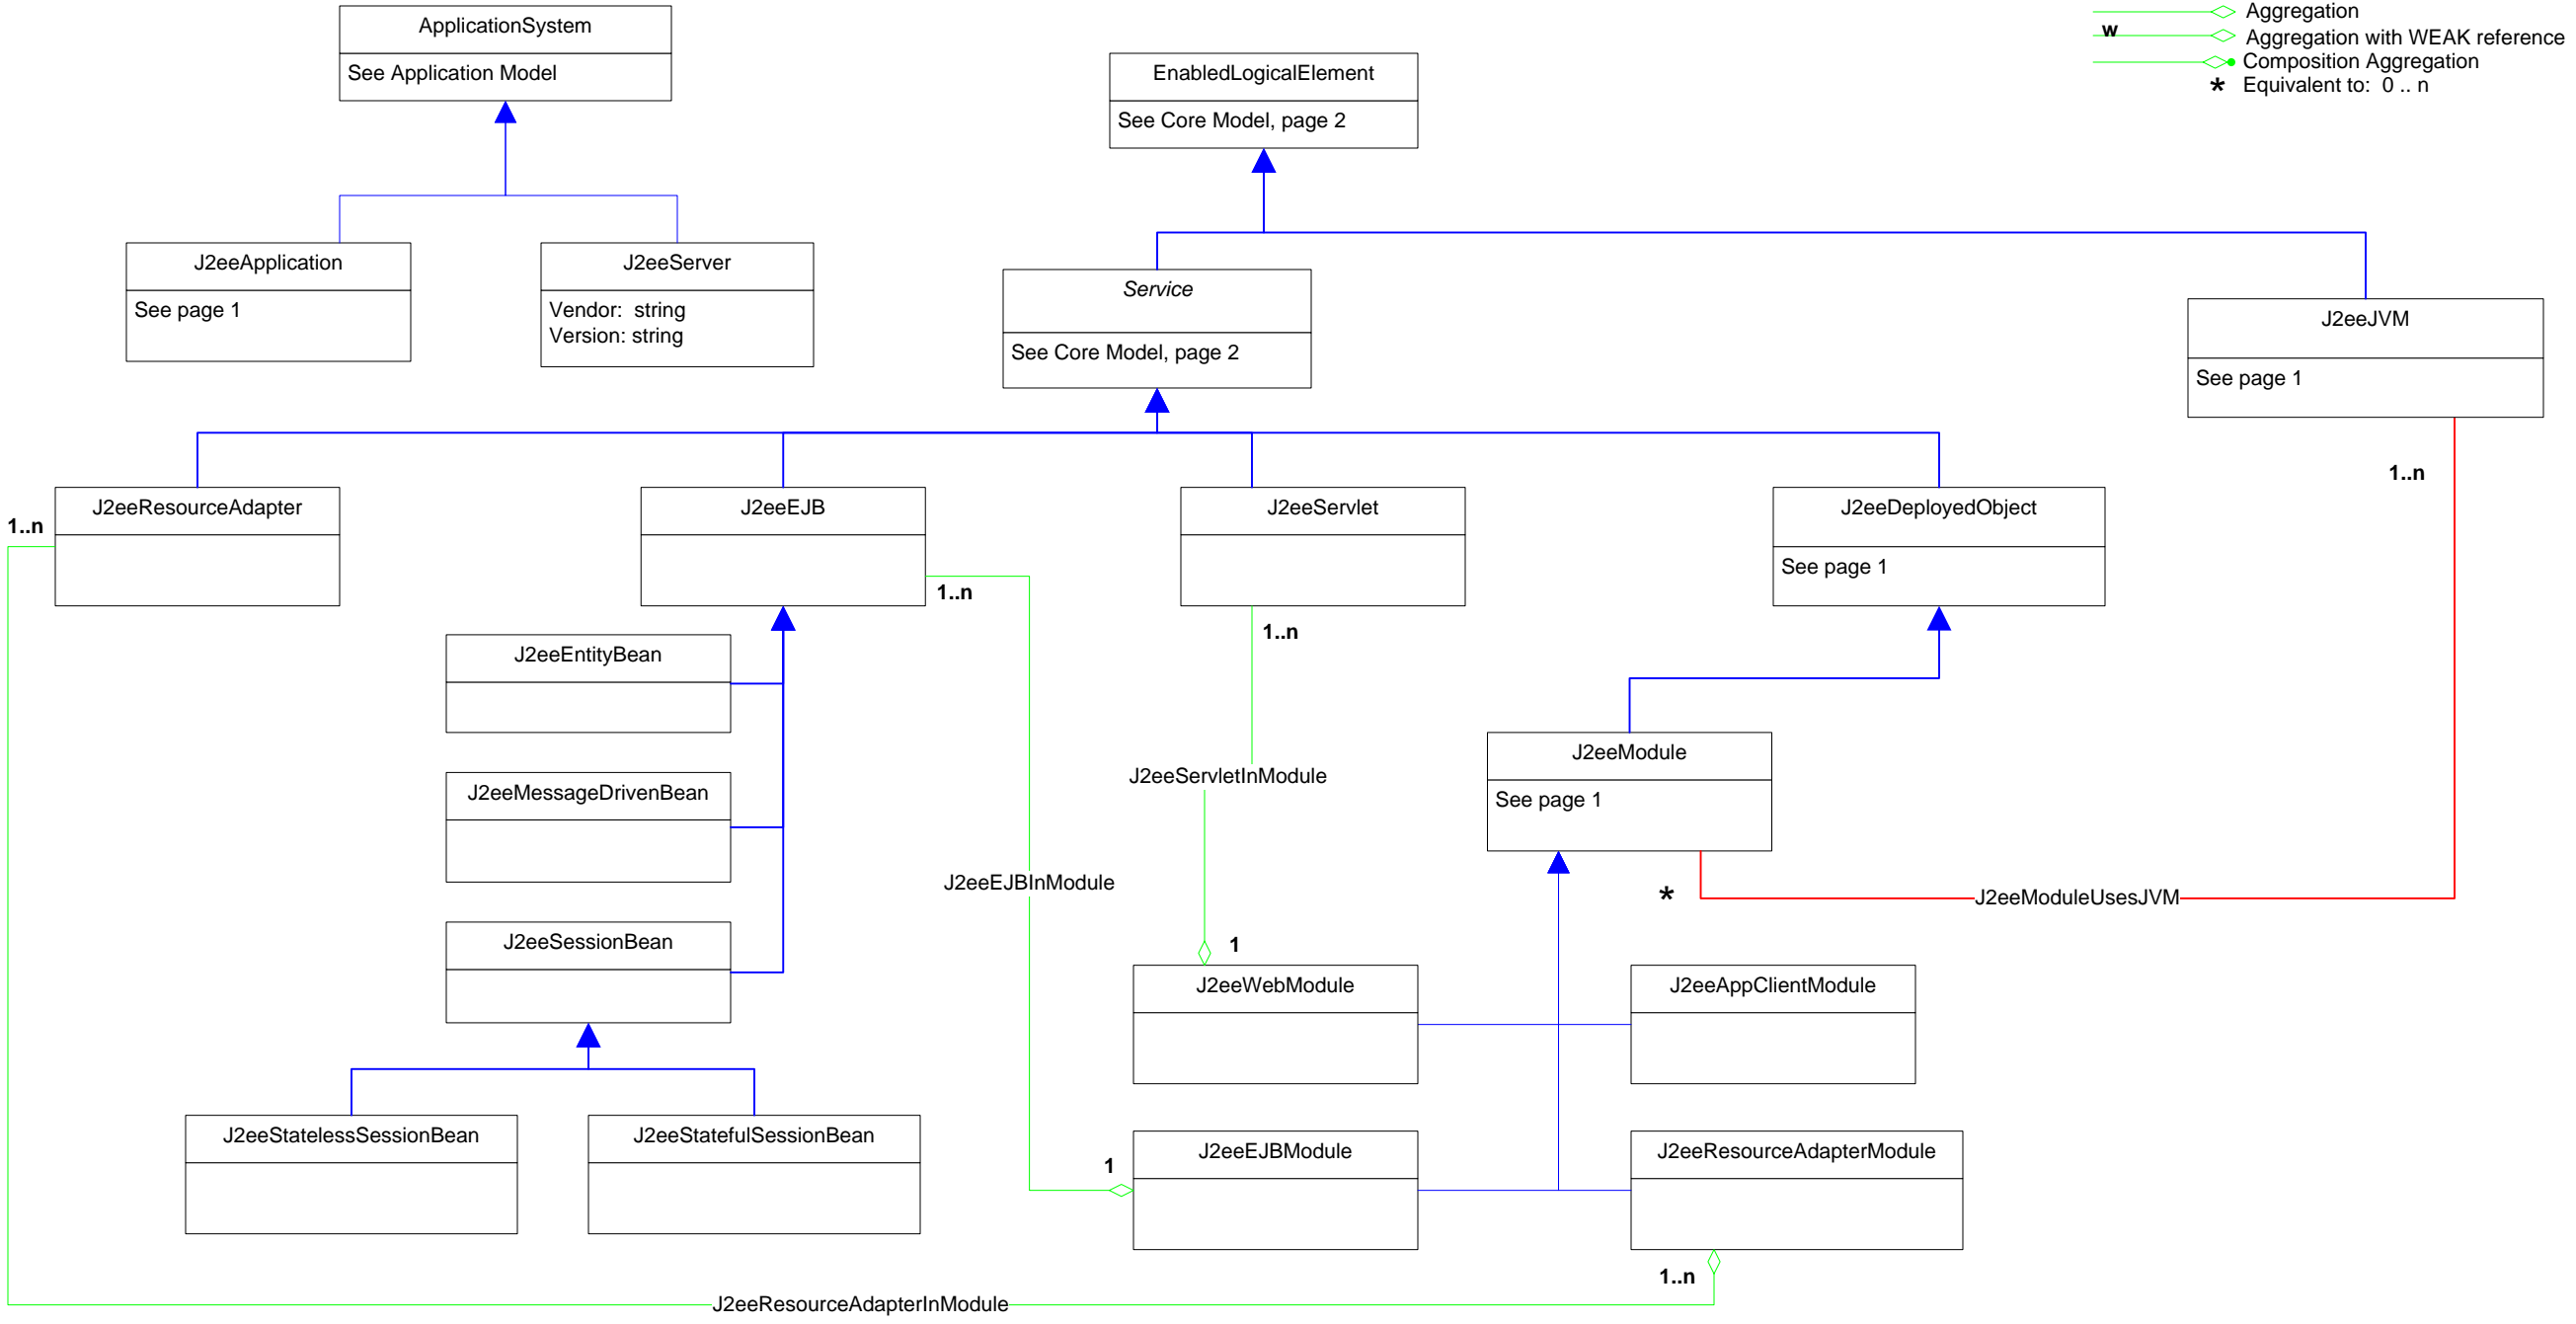

Title : App Server CIM Model 2.44.1  
Filename: CIM\_Application-J2eeAppserver.vsd  
Author : DMTF Application WG  
Date : 18 May 2015

Page 1 : J2EE Server  
Page 2 : J2EE Modules & Beans  
Page 3 : J2EE Resource & Indication  
Page 4 : J2EE Statistics (1)  
Page 5 : J2EE Statistics (2)  
Page 6 : Association Hierarchy  
Page 7 : Aggregation Hierarchy

- Inheritance
- Association
- Association with WEAK reference
- Aggregation
- Aggregation with WEAK reference
- Composition Aggregation
- Equivalent to: 0 .. n

- Inheritance
- Association
- Association with WEAK reference
- Aggregation
- Aggregation with WEAK reference
- Composition Aggregation
- Equivalent to: 0..n

- Inheritance
- Association
- Association with WEAK reference
- Aggregation
- Aggregation with WEAK reference
- Composition Aggregation
- Equivalent to: 0 .. n