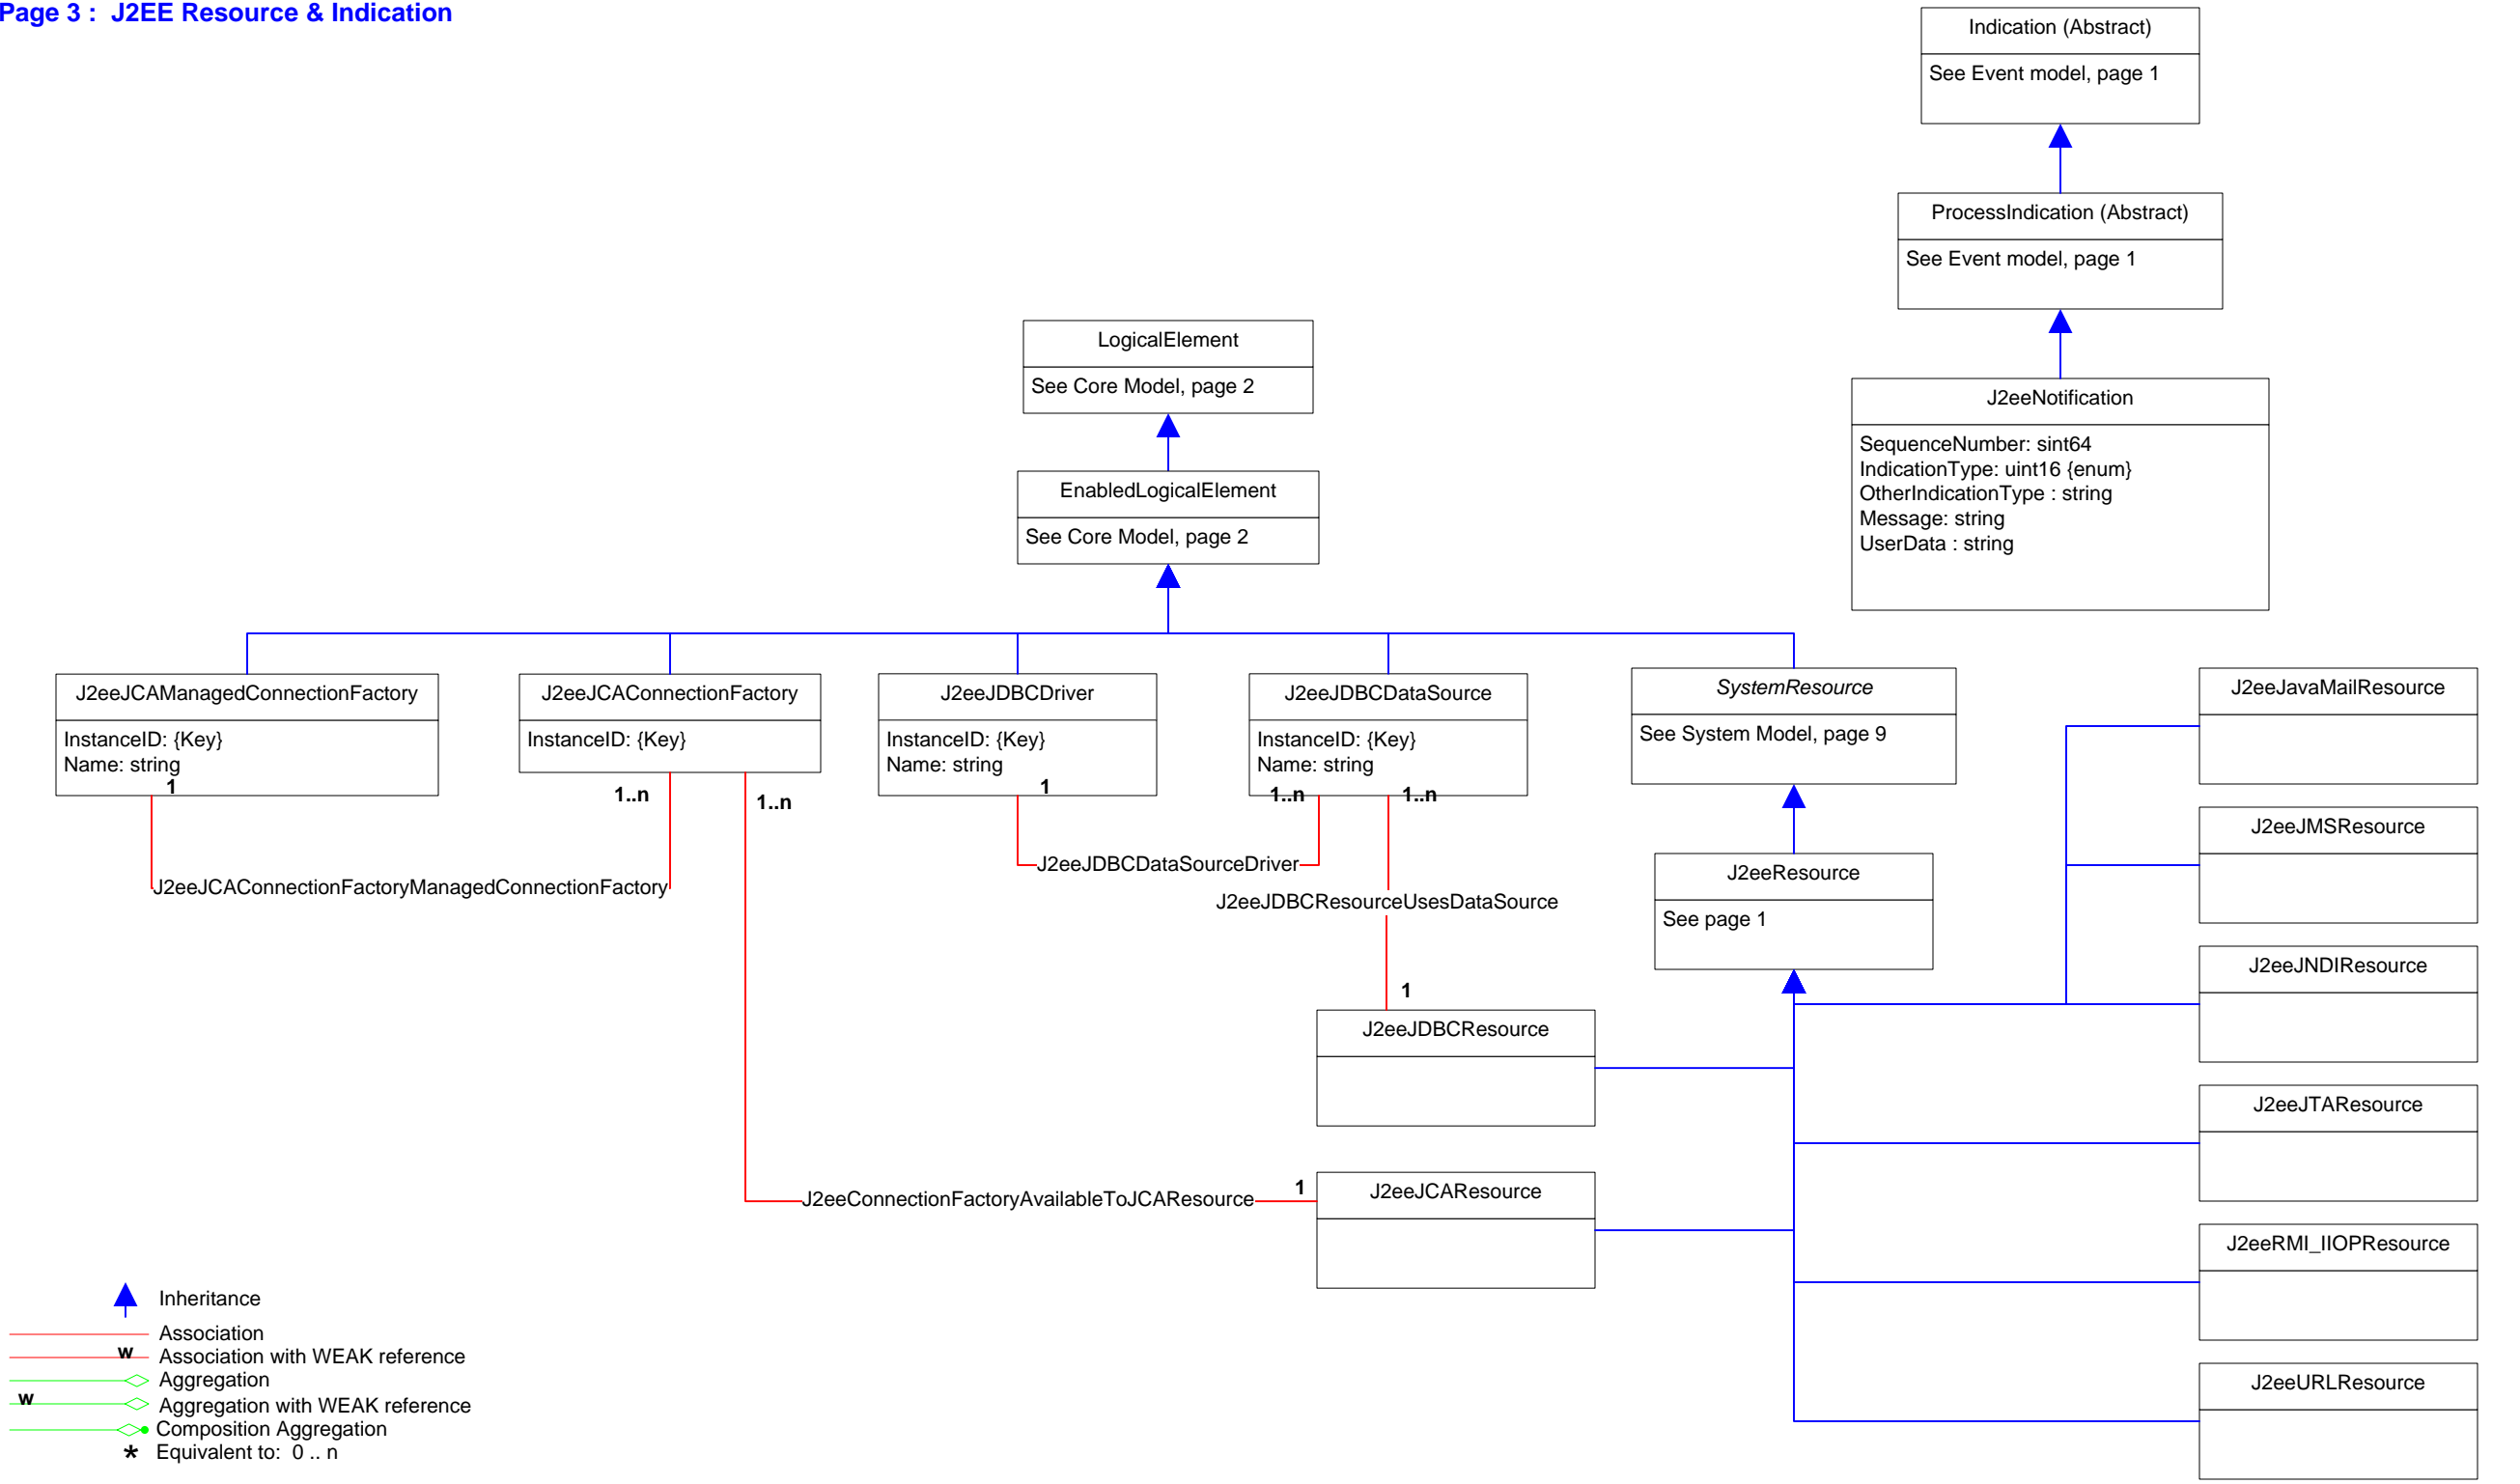

Title : App Server CIM Model 2.44.1  
Filename: CIM\_Application-J2eeAppserver.vsd  
Author : DMTF Application WG  
Date : 18 May 2015

Page 1 : J2EE Server  
Page 2 : J2EE Modules & Beans  
Page 3 : J2EE Resource & Indication  
Page 4 : J2EE Statistics (1)  
Page 5 : J2EE Statistics (2)  
Page 6 : Association Hierarchy  
Page 7 : Aggregation Hierarchy

- Inheritance
- Association
- Association with WEAK reference
- Aggregation
- Aggregation with WEAK reference
- Composition Aggregation
- Equivalent to: 0 .. n

- Inheritance
- Association
- Association with WEAK reference
- Aggregation
- Aggregation with WEAK reference
- Composition Aggregation
- Equivalent to: 0..n

- Inheritance
- Association
- Association with WEAK reference
- Aggregation
- Aggregation with WEAK reference
- Composition Aggregation
- Equivalent to: 0 .. n