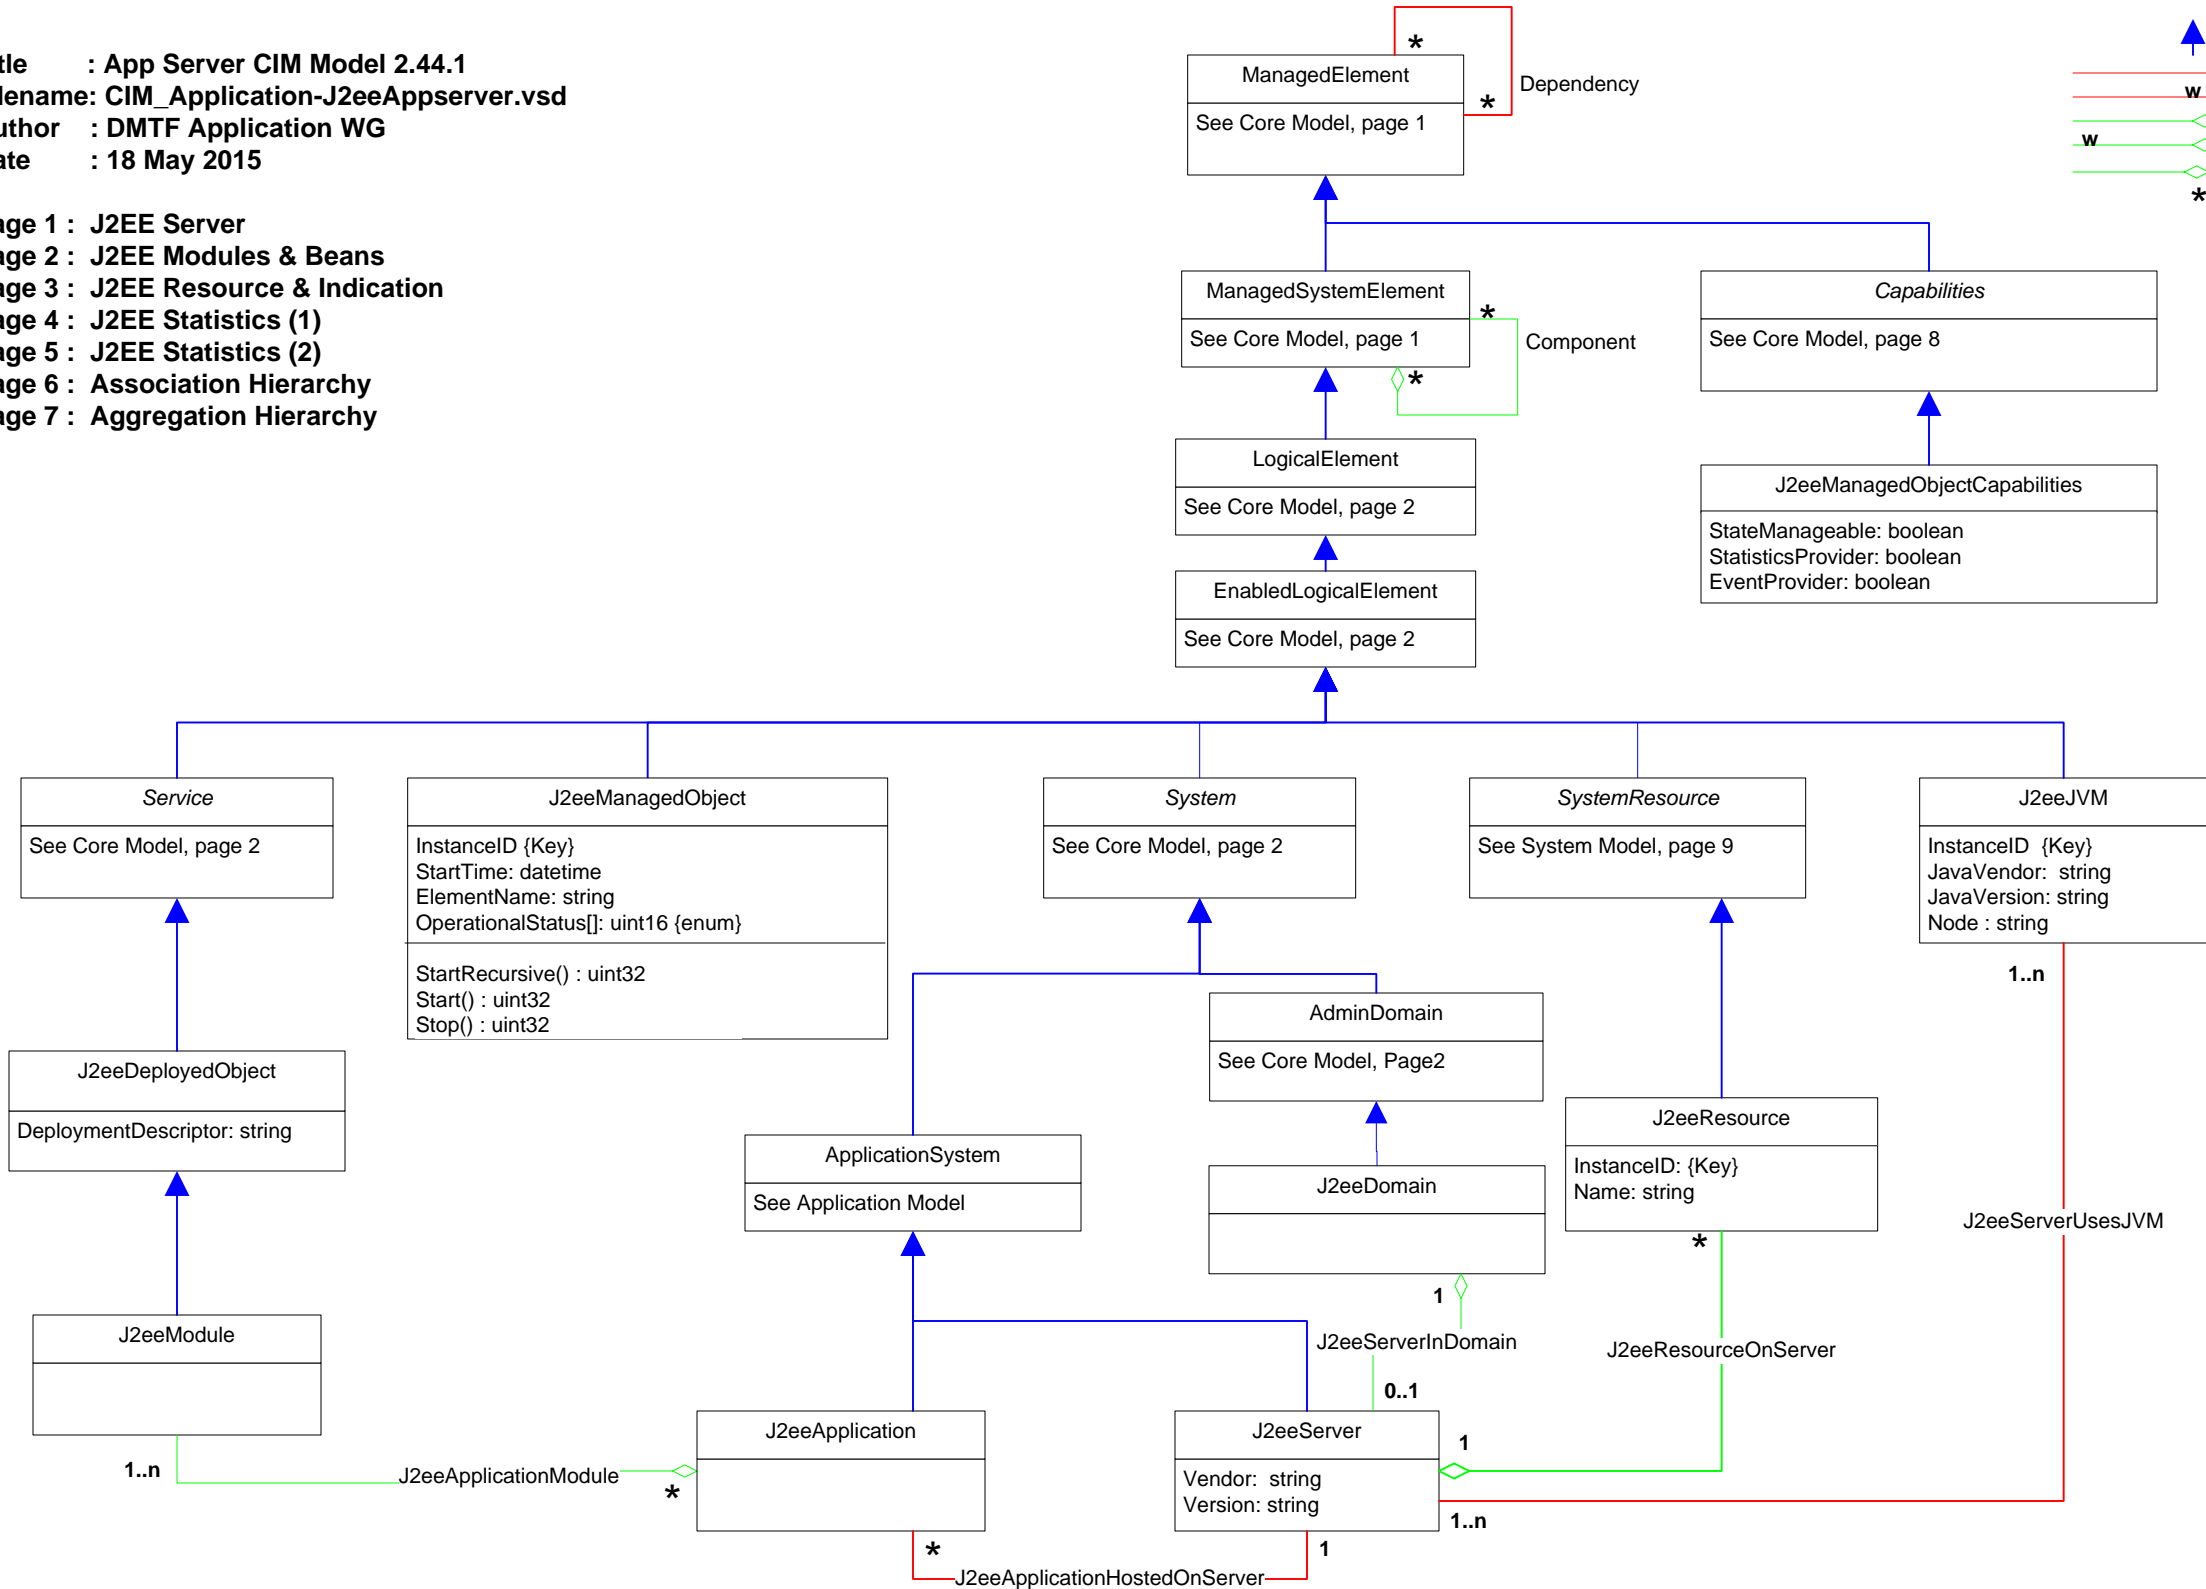

Title : App Server CIM Model 2.44.1  
Filename: CIM\_Application-J2eeAppserver.vsd  
Author : DMTF Application WG  
Date : 18 May 2015

Page 1 : J2EE Server  
Page 2 : J2EE Modules & Beans  
Page 3 : J2EE Resource & Indication  
Page 4 : J2EE Statistics (1)  
Page 5 : J2EE Statistics (2)  
Page 6 : Association Hierarchy  
Page 7 : Aggregation Hierarchy

- Inheritance
- Association
- Association with WEAK reference
- Aggregation
- Aggregation with WEAK reference
- Composition Aggregation
- Equivalent to: 0 .. n

- Inheritance
- Association
- Association with WEAK reference
- Aggregation
- Aggregation with WEAK reference
- Composition Aggregation
- Equivalent to: 0..n

- Inheritance
- Association
- Association with WEAK reference
- Aggregation
- Aggregation with WEAK reference
- Composition Aggregation
- Equivalent to: 0 .. n