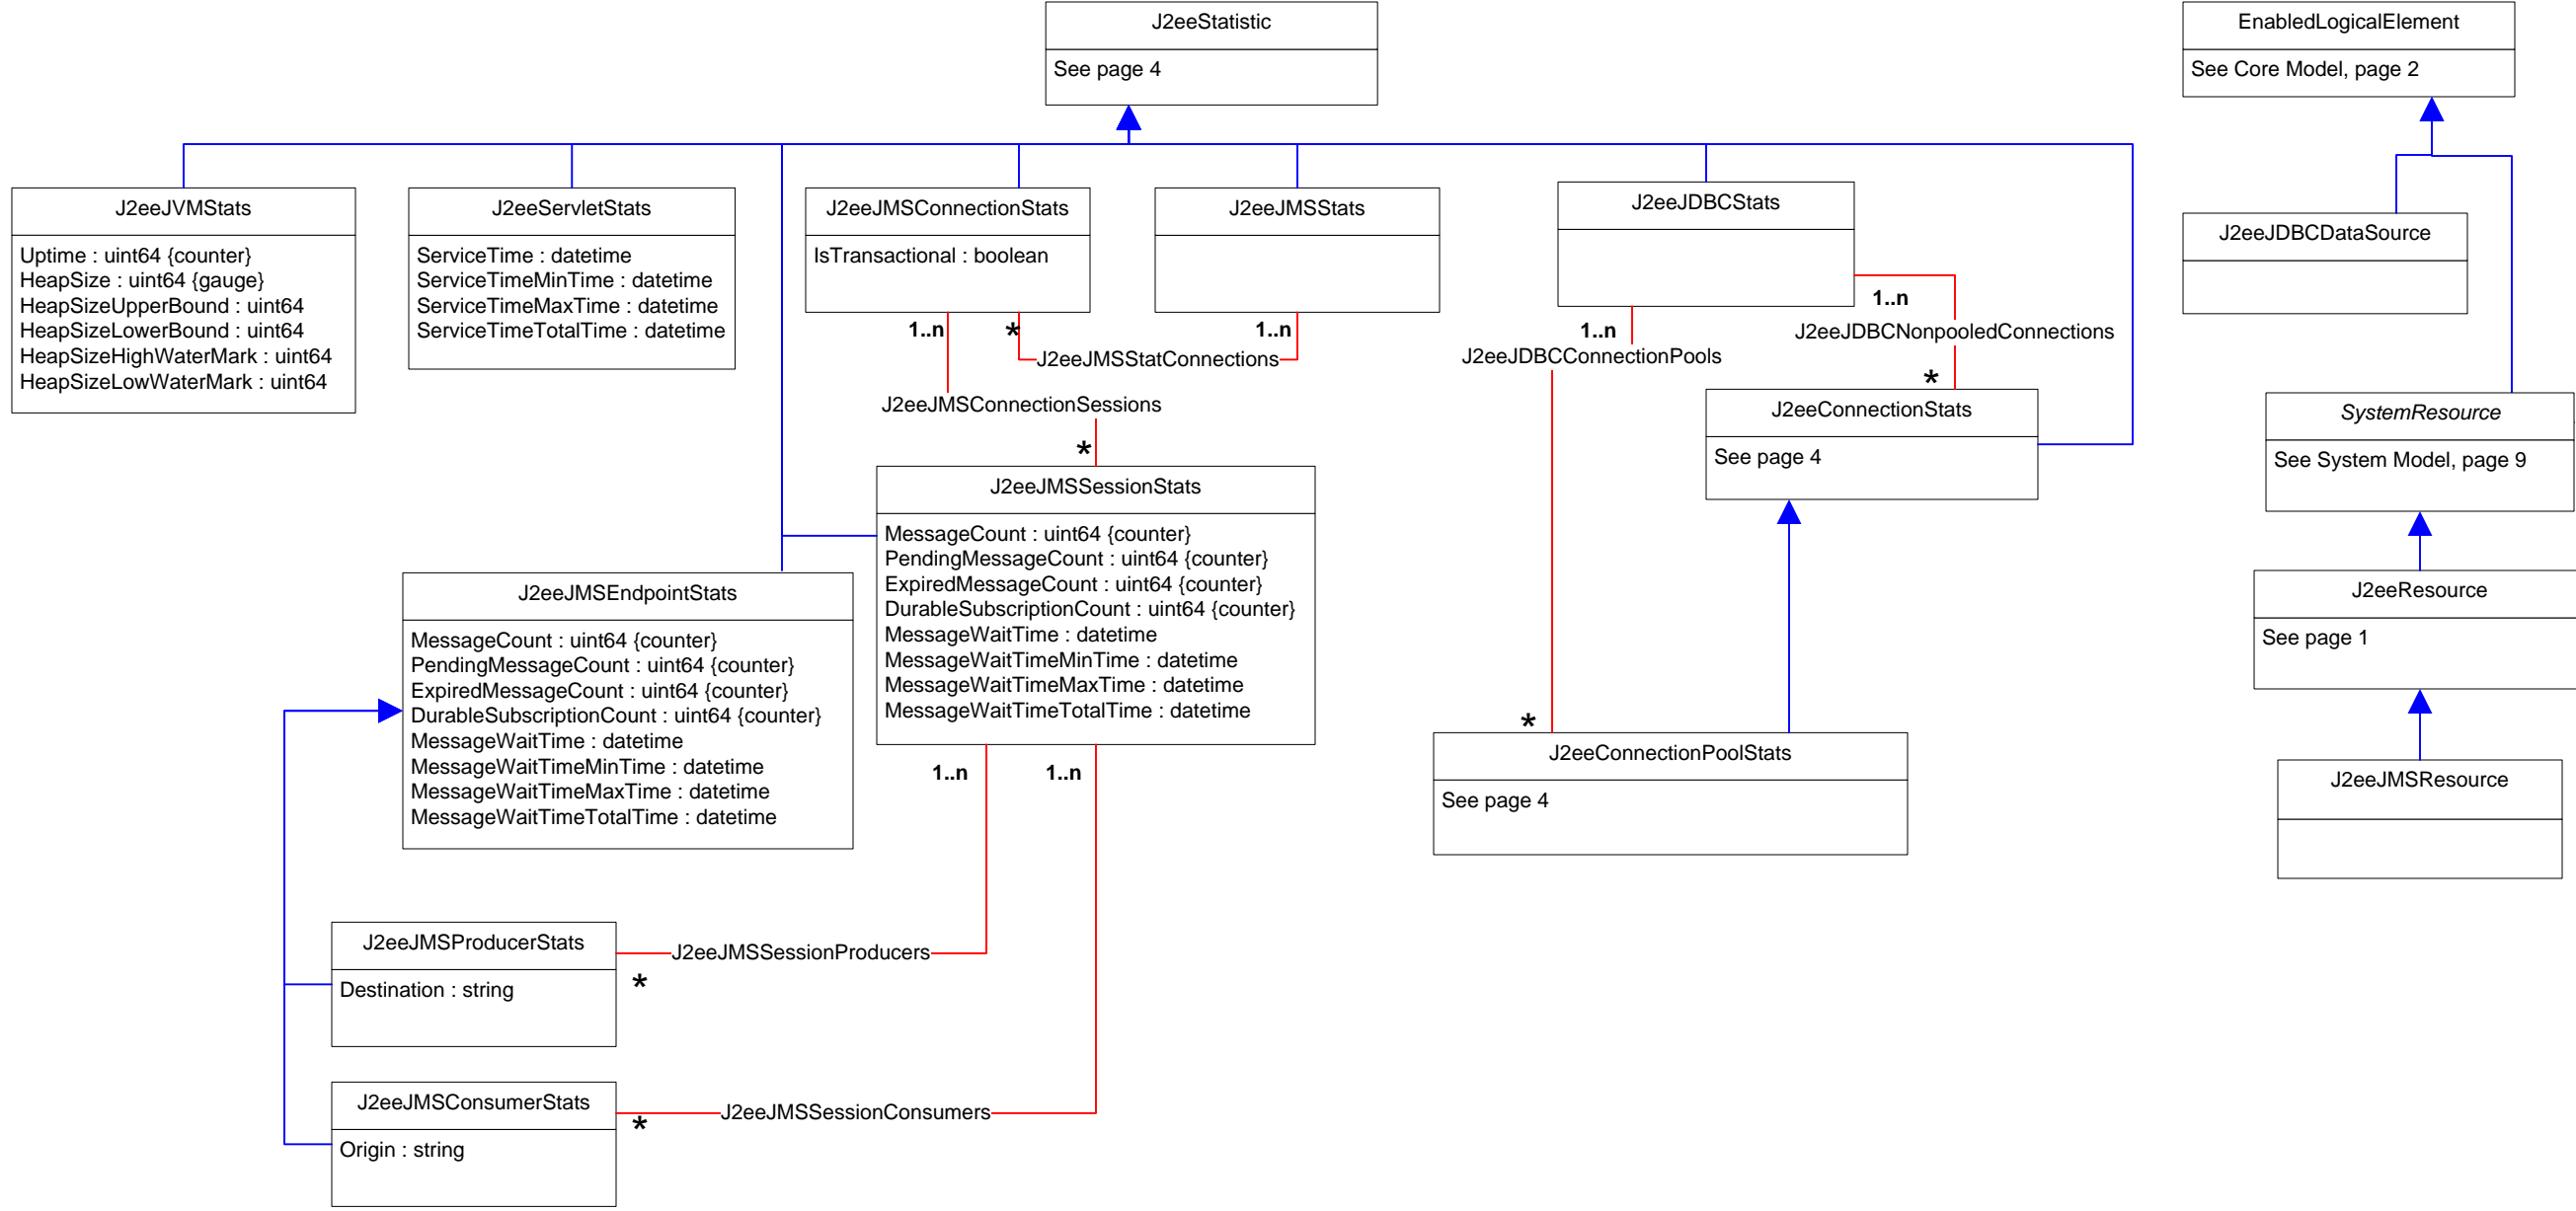

Title : App Server CIM Model 2.44.1  
Filename: CIM\_Application-J2eeAppserver.vsd  
Author : DMTF Application WG  
Date : 18 May 2015

Page 1 : J2EE Server  
Page 2 : J2EE Modules & Beans  
Page 3 : J2EE Resource & Indication  
Page 4 : J2EE Statistics (1)  
Page 5 : J2EE Statistics (2)  
Page 6 : Association Hierarchy  
Page 7 : Aggregation Hierarchy

- Inheritance
- Association
- Association with WEAK reference
- Aggregation
- Aggregation with WEAK reference
- Composition Aggregation
- Equivalent to: 0 .. n

- Inheritance
- Association
- Association with WEAK reference
- Aggregation
- Aggregation with WEAK reference
- Composition Aggregation
- Equivalent to: 0..n

- Inheritance
- Association
- Association with WEAK reference
- Aggregation
- Aggregation with WEAK reference
- Composition Aggregation
- Equivalent to: 0 .. n