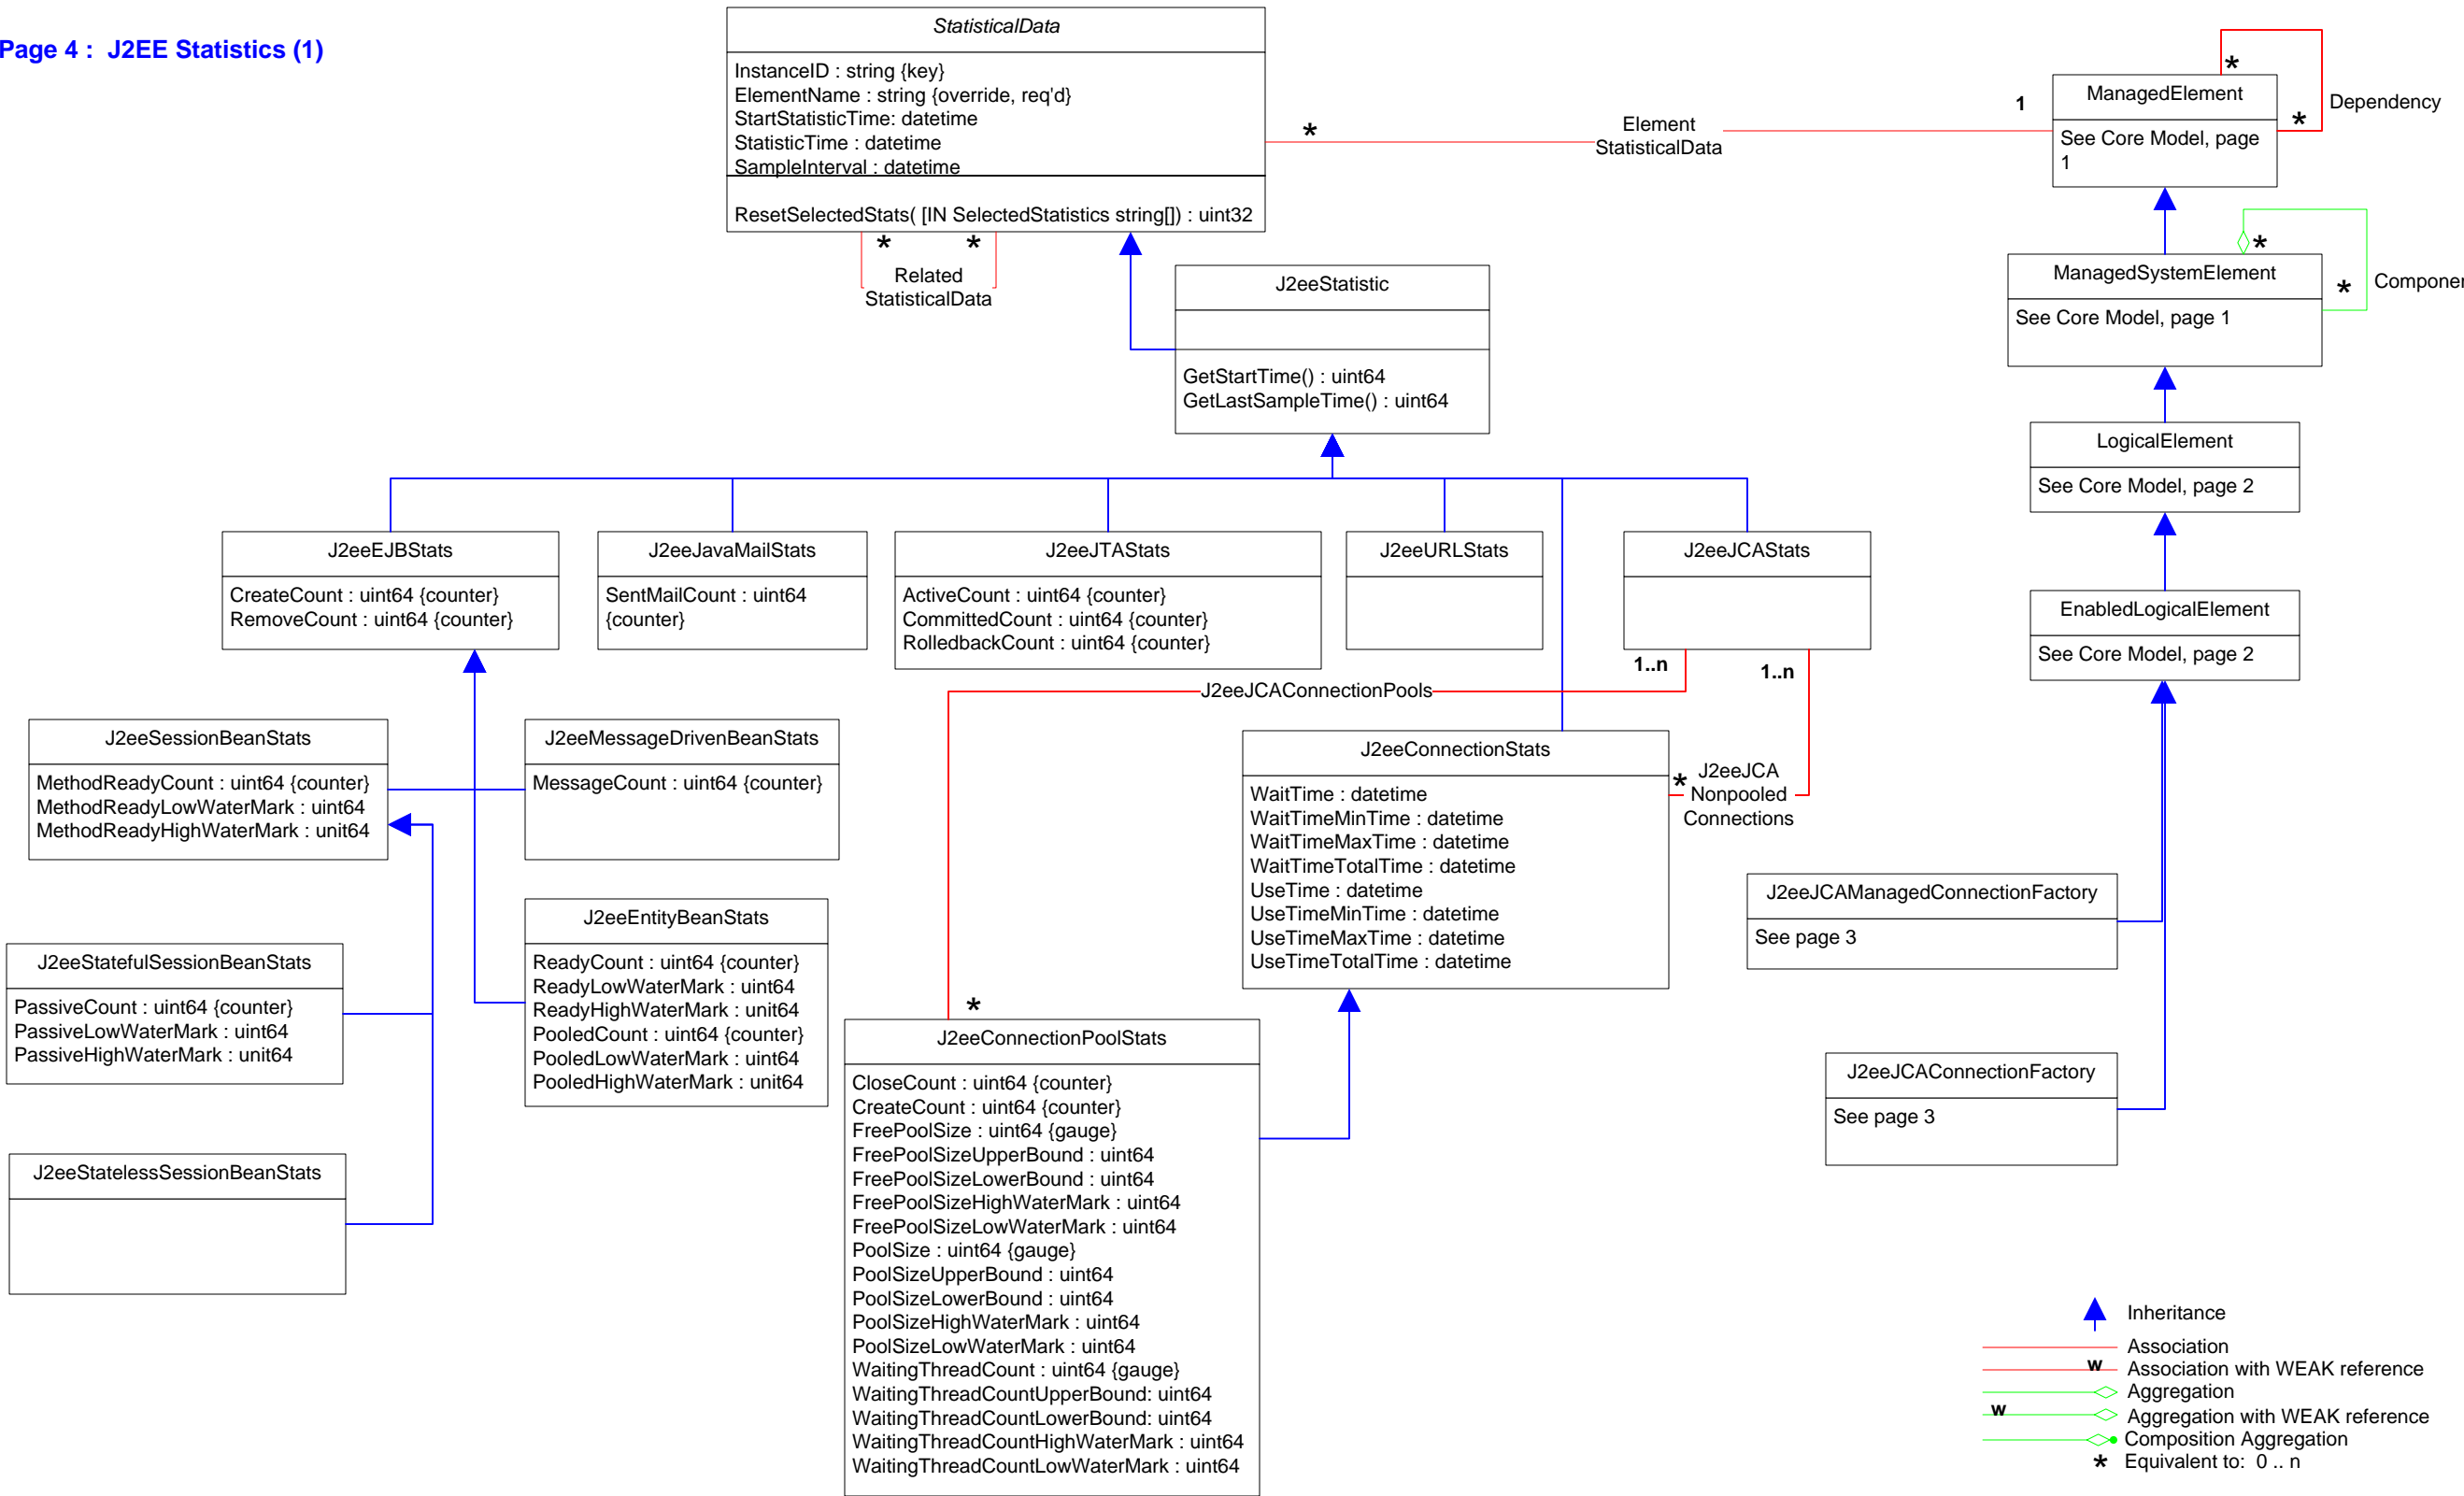

Title : App Server CIM Model 2.44.1  
Filename: CIM\_Application-J2eeAppserver.vsd  
Author : DMTF Application WG  
Date : 18 May 2015

Page 1 : J2EE Server  
Page 2 : J2EE Modules & Beans  
Page 3 : J2EE Resource & Indication  
Page 4 : J2EE Statistics (1)  
Page 5 : J2EE Statistics (2)  
Page 6 : Association Hierarchy  
Page 7 : Aggregation Hierarchy

- Inheritance
- Association
- Association with WEAK reference
- Aggregation
- Aggregation with WEAK reference
- Composition Aggregation
- Equivalent to: 0 .. n

- Inheritance
- Association
- Association with WEAK reference
- Aggregation
- Aggregation with WEAK reference
- Composition Aggregation
- Equivalent to: 0..n

- Inheritance
- Association
- Association with WEAK reference
- Aggregation
- Aggregation with WEAK reference
- Composition Aggregation
- Equivalent to: 0 .. n