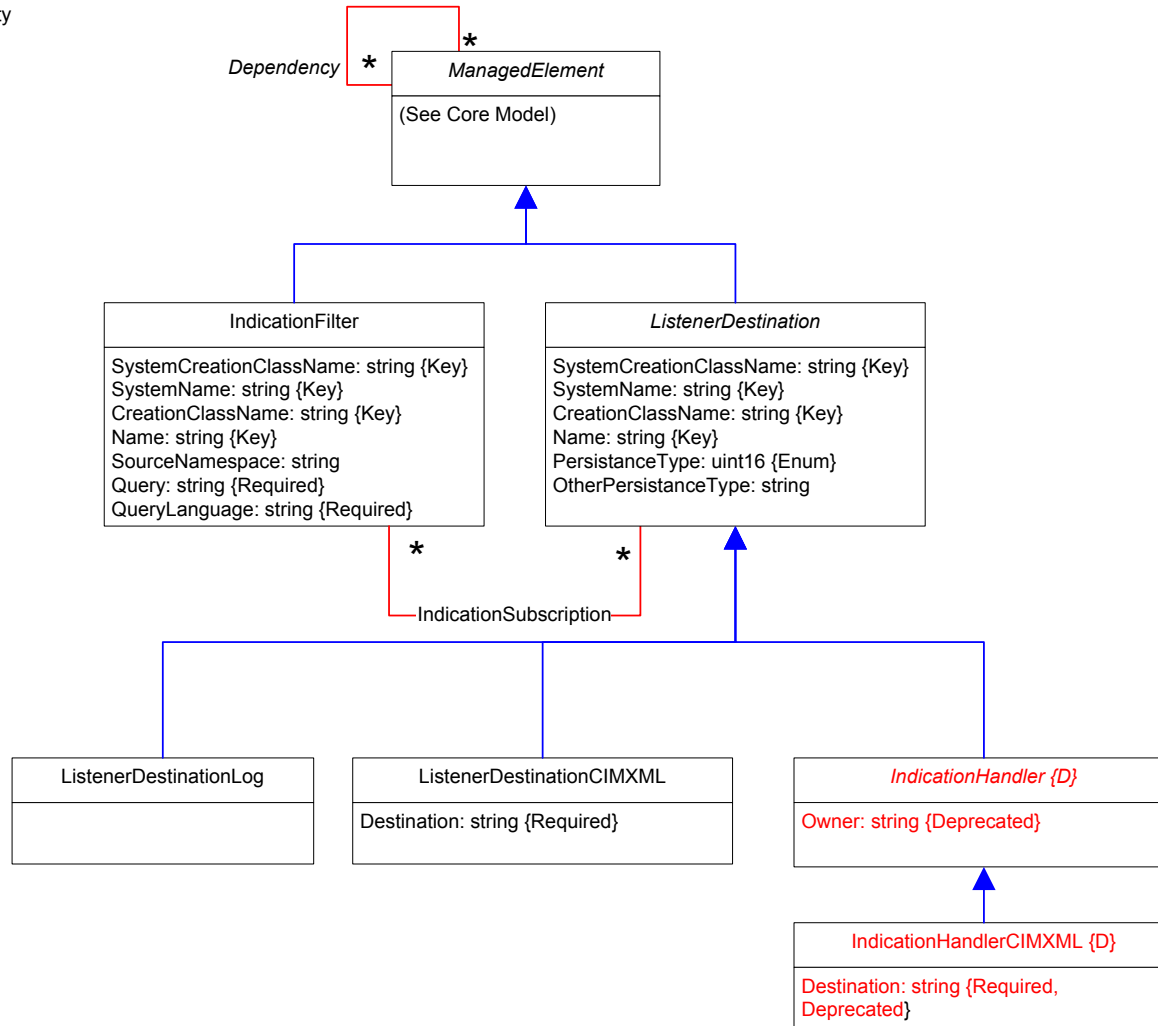

Title : Event Specification V2.11 (UML diagram)

Filename: CIM_Event.vsd

Author : DMTF Event WG / DMTF Interop WG

Date : 11/29/2005

Page 1 : CIM Indication Classes

Page 2 : Filter and Indication Handler Classes

Page 3 : Indication Associations

Page 2 : Filter and Indication Handler Classes

-  Inheritance
-  Association
-  Association with WEAK reference
-  Aggregation
-  Aggregation with WEAK reference
-  Composition Aggregation
-  Equivalent to: 0 .. n
-  Experimental Class or Property
-  Deprecated Class or Property

Page 3 : Indication Associations