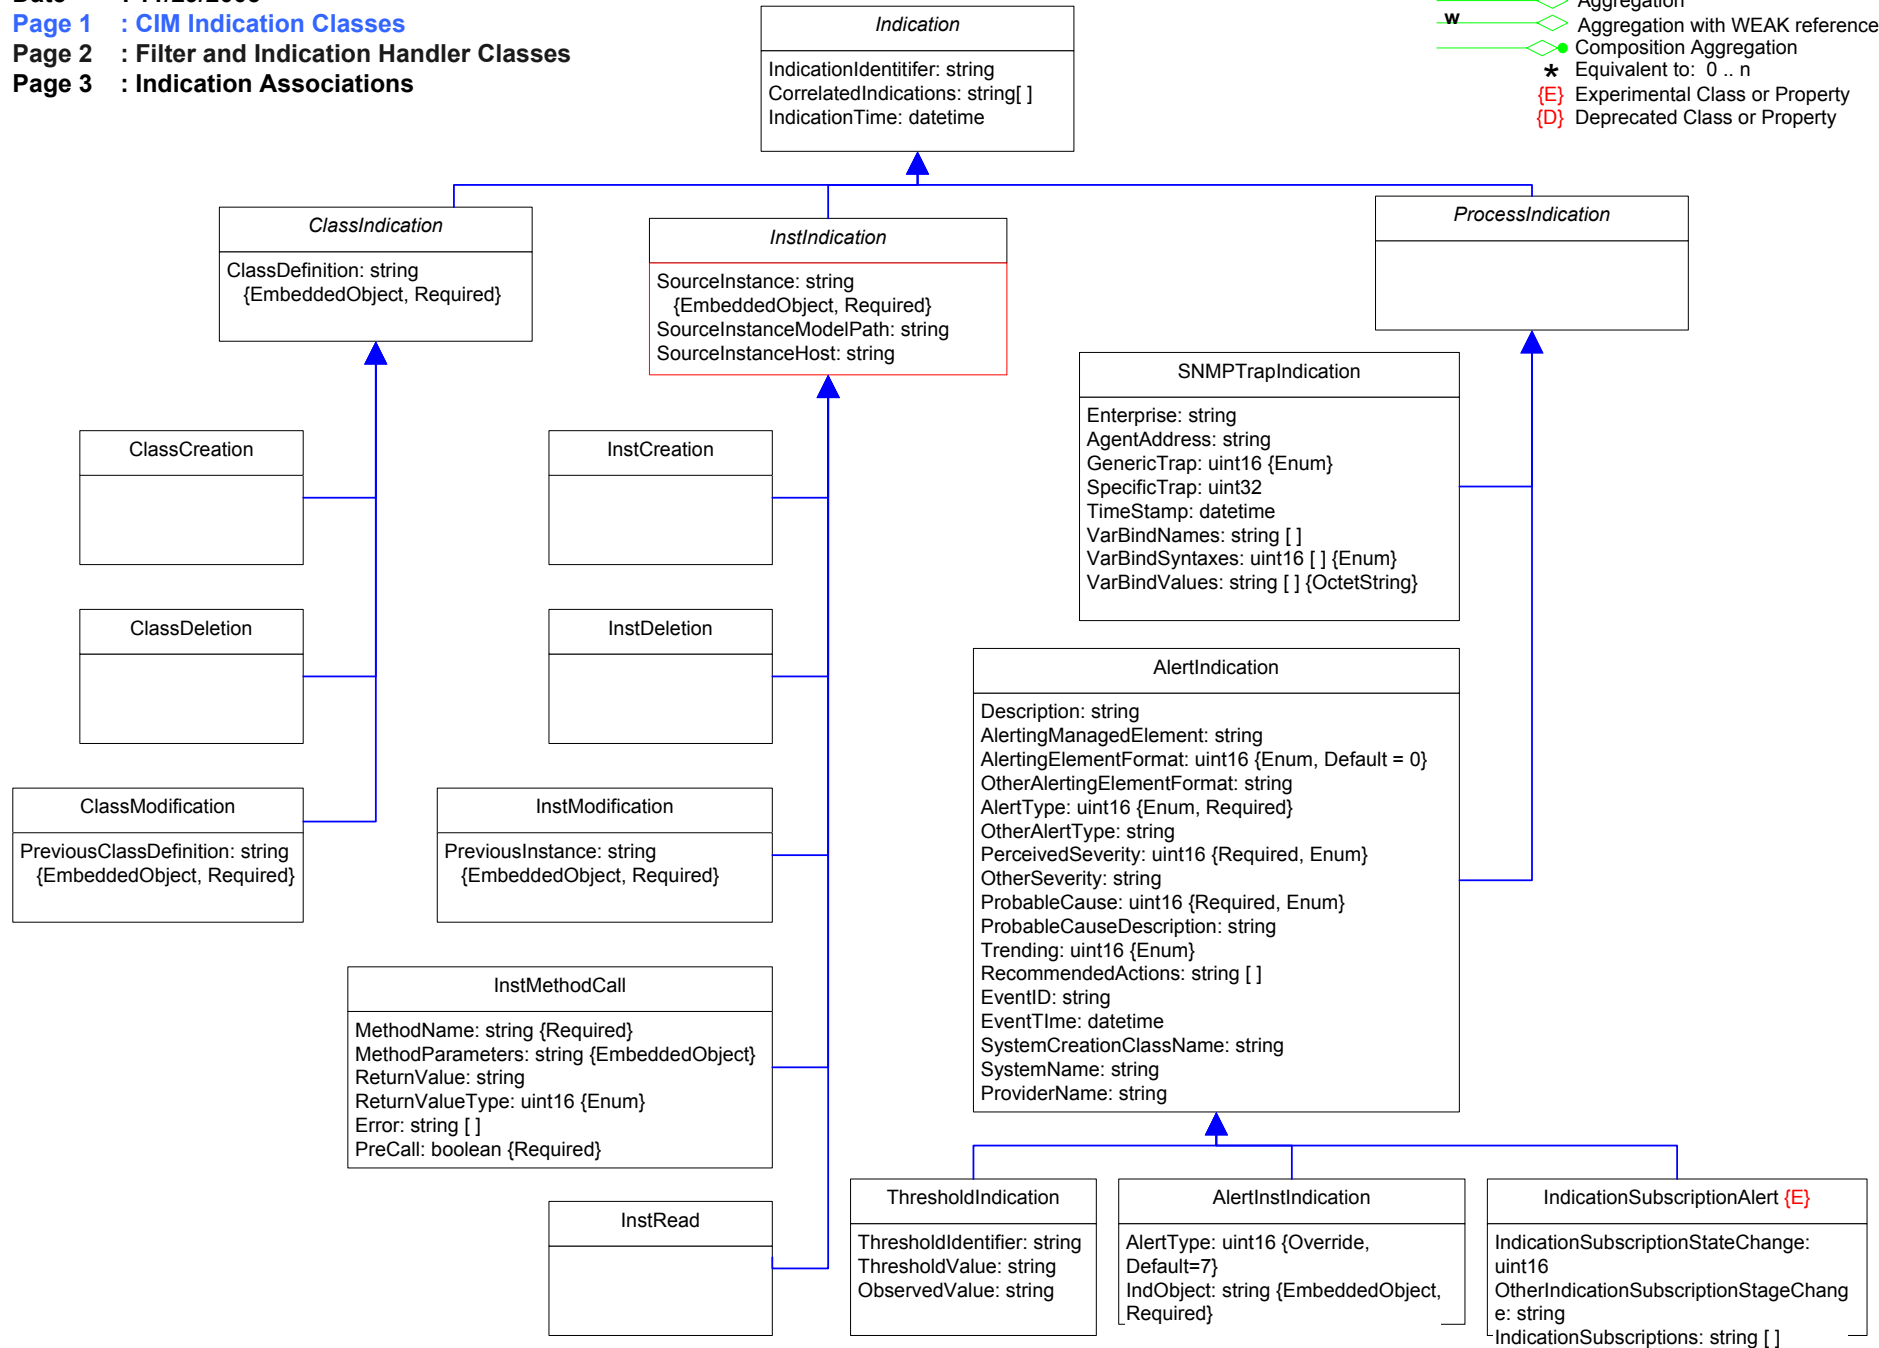

Title : Event Specification V2.11 (UML diagram)

Filename: CIM_Event.vsd

Author : DMTF Event WG / DMTF Interop WG

Date : 11/29/2005

Page 1 : CIM Indication Classes

Page 2 : Filter and Indication Handler Classes

Page 3 : Indication Associations

Page 2 : Filter and Indication Handler Classes

-  Inheritance
-  Association
-  Association with WEAK reference
-  Aggregation
-  Aggregation with WEAK reference
-  Composition Aggregation
-  Equivalent to: 0 .. n
-  Experimental Class or Property
-  Deprecated Class or Property

Page 3 : Indication Associations