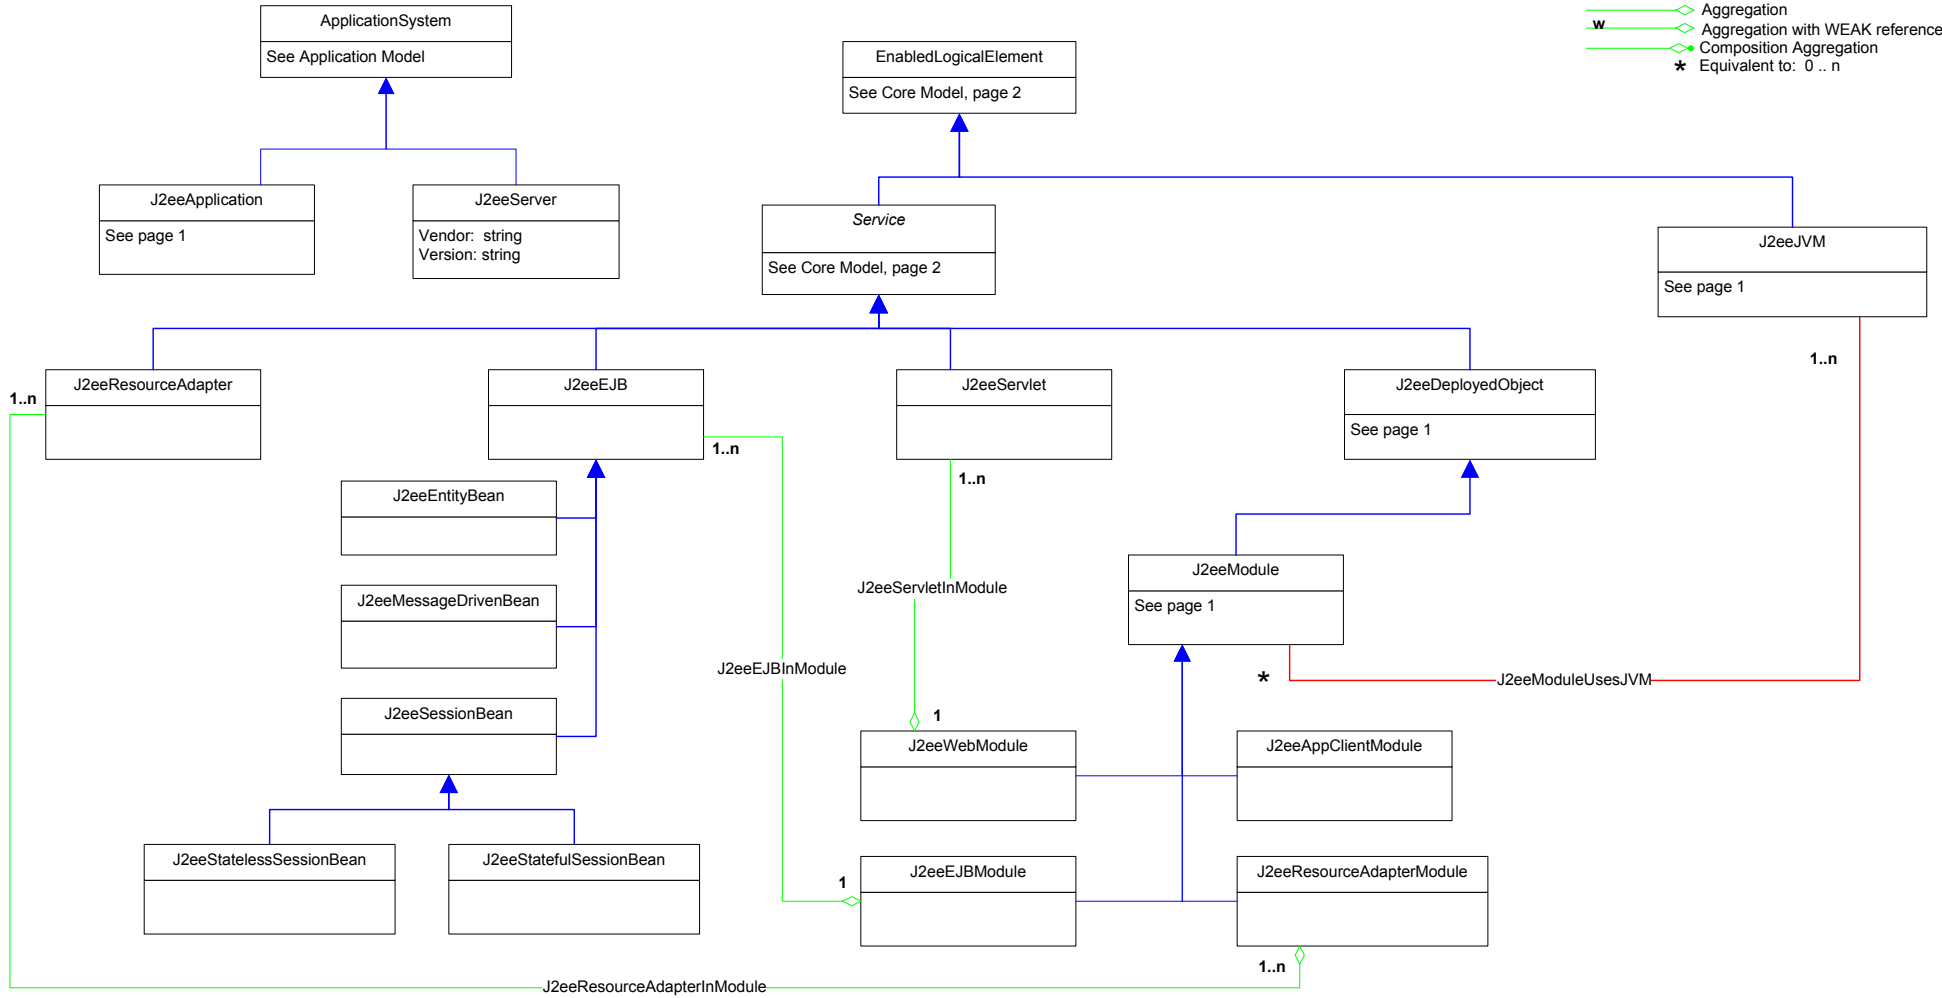

**Title** : App Server CIM Model 2.11  
**Filename:** CIM\_Application-J2eeAppserver.vsd  
**Author** : DMTF Application WG  
**Date** : 29 November 2005

**Page 1** : - J2EE Server  
**Page 2** : J2EE Modules & Beans  
**Page 3** : J2EE Resource & Indication  
**Page 4** : J2EE Statistics (1)  
**Page 5** : J2EE Statistics (2)  
**Page 6** : Association Hierarchy  
**Page 7** : Aggregation Hierarchy

Page 2 : J2EE Modules & Beans

- Inheritance
- Association
- Association with WEAK reference
- Aggregation
- Aggregation with WEAK reference
- Composition Aggregation
- Equivalent to: 0..n