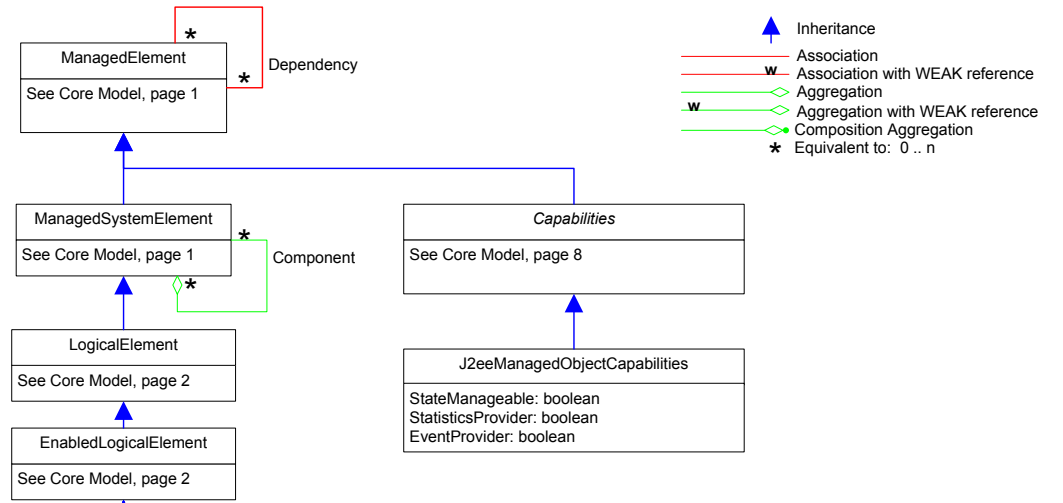

**Title** : App Server CIM Model 2.11  
**Filename:** CIM\_Application-J2eeAppserver.vsd  
**Author** : DMTF Application WG  
**Date** : 29 November 2005

**Page 1** : - J2EE Server  
**Page 2** : J2EE Modules & Beans  
**Page 3** : J2EE Resource & Indication  
**Page 4** : J2EE Statistics (1)  
**Page 5** : J2EE Statistics (2)  
**Page 6** : Association Hierarchy  
**Page 7** : Aggregation Hierarchy

Page 2 : J2EE Modules & Beans

- Inheritance
- Association
- Association with WEAK reference
- Aggregation
- Aggregation with WEAK reference
- Composition Aggregation
- Equivalent to: 0..n