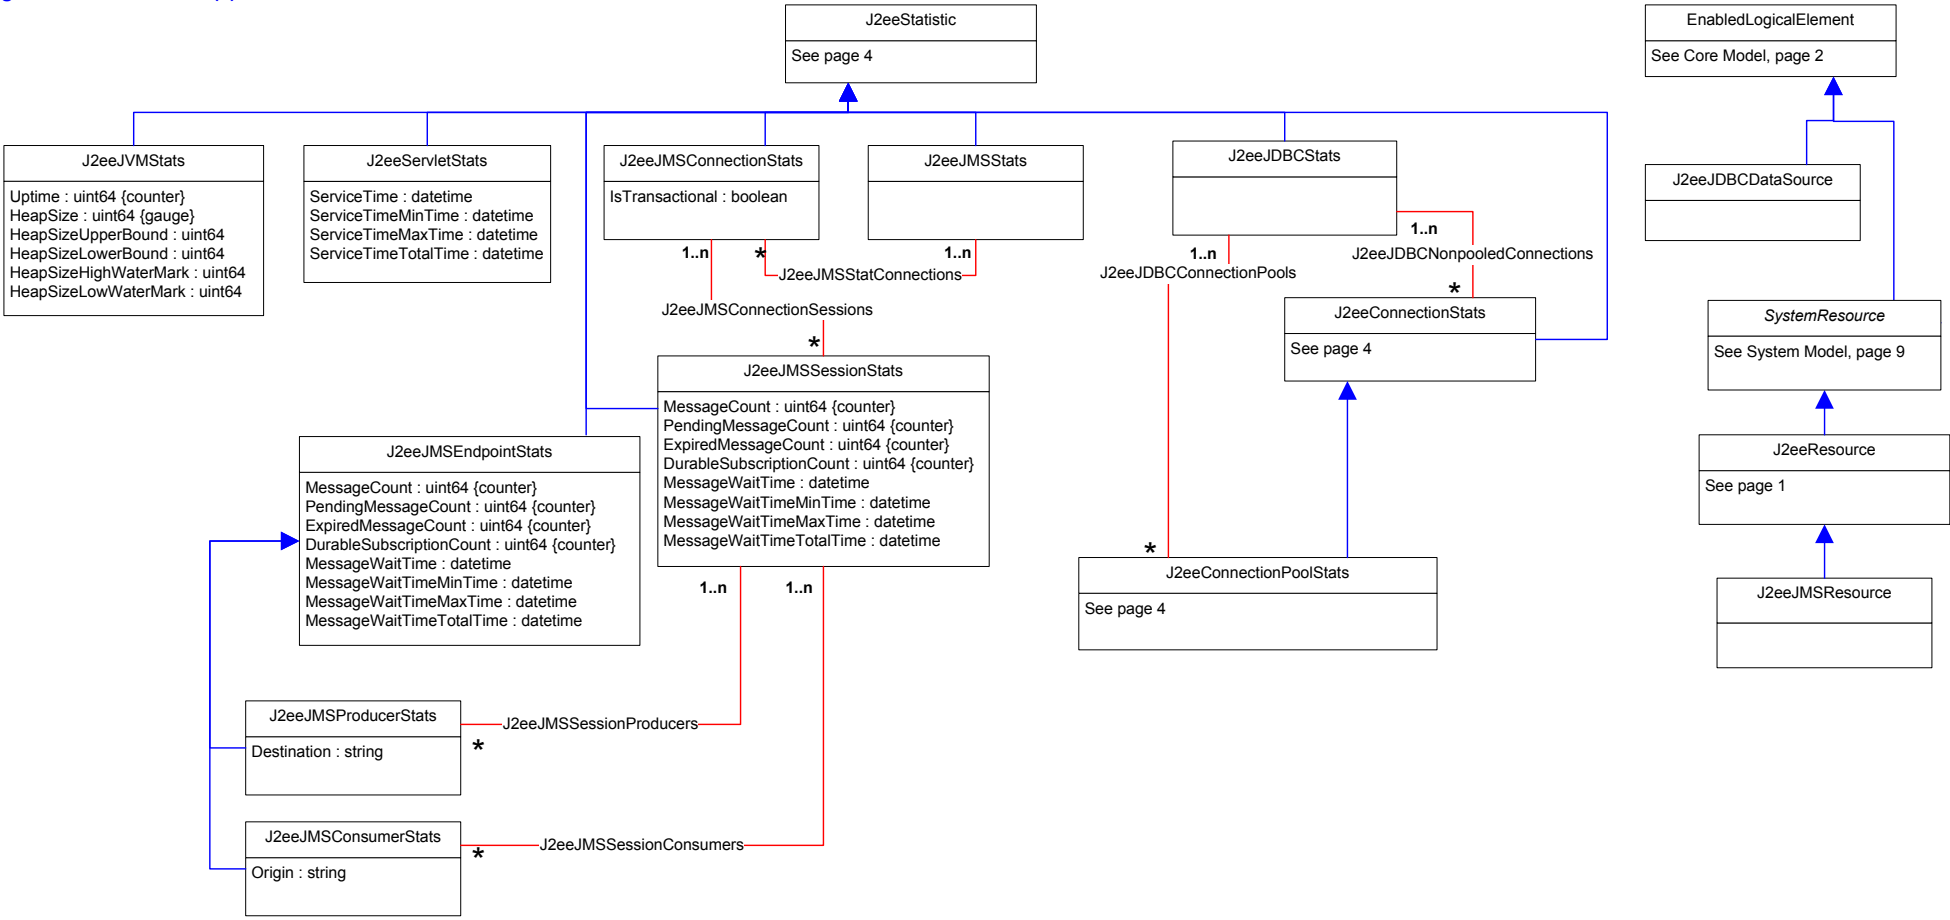

**Title** : App Server CIM Model 2.11  
**Filename:** CIM\_Application-J2eeAppserver.vsd  
**Author** : DMTF Application WG  
**Date** : 29 November 2005

**Page 1** : - J2EE Server  
**Page 2** : J2EE Modules & Beans  
**Page 3** : J2EE Resource & Indication  
**Page 4** : J2EE Statistics (1)  
**Page 5** : J2EE Statistics (2)  
**Page 6** : Association Hierarchy  
**Page 7** : Aggregation Hierarchy

Page 2 : J2EE Modules & Beans

- Inheritance
- Association
- Association with WEAK reference
- Aggregation
- Aggregation with WEAK reference
- Composition Aggregation
- Equivalent to: 0..n