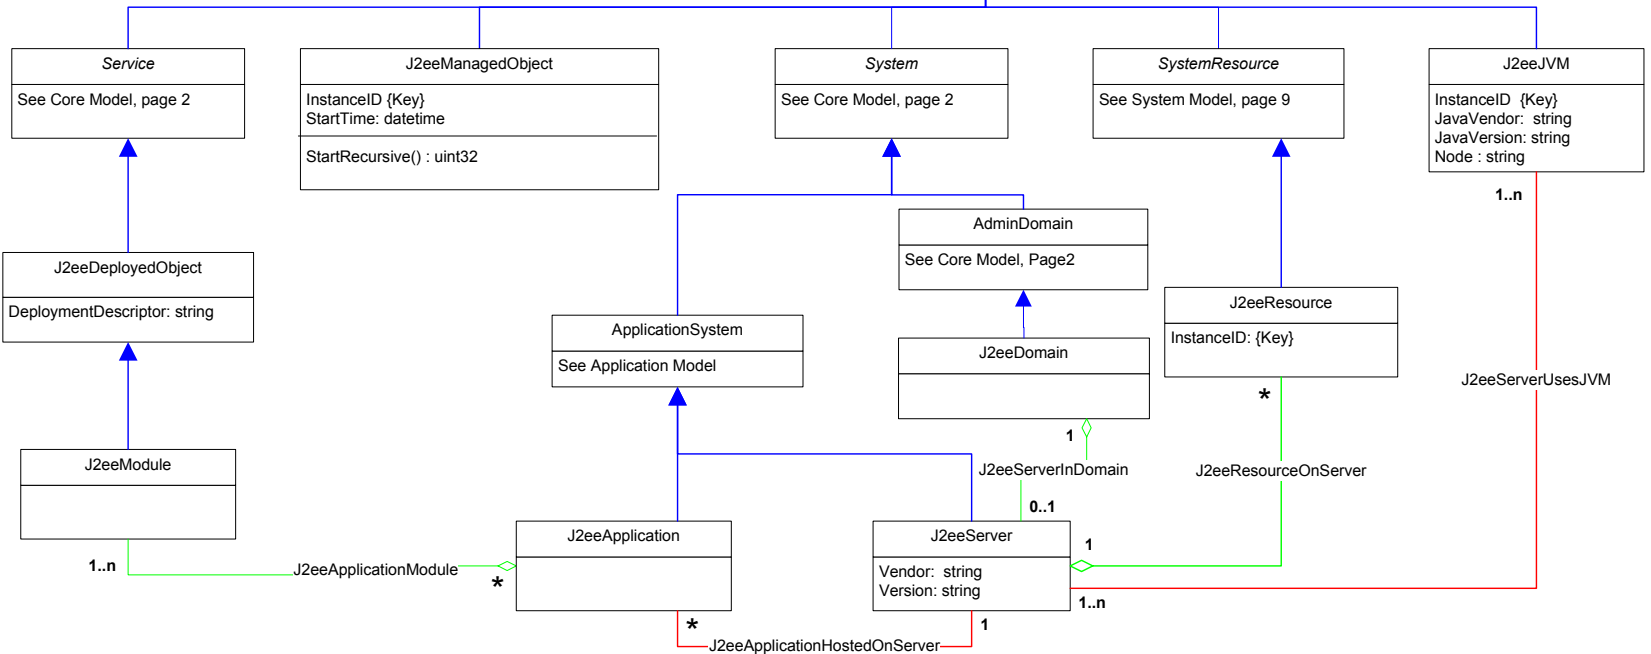

**Title** : App Server CIM Model 2.11  
**Filename:** CIM\_Application-J2eeAppserver.vsd  
**Author** : DMTF Application WG  
**Date** : 29 November 2005

**Page 1** : - J2EE Server  
**Page 2** : J2EE Modules & Beans  
**Page 3** : J2EE Resource & Indication  
**Page 4** : J2EE Statistics (1)  
**Page 5** : J2EE Statistics (2)  
**Page 6** : Association Hierarchy  
**Page 7** : Aggregation Hierarchy

Page 2 : J2EE Modules & Beans

- Inheritance
- Association
- Association with WEAK reference
- Aggregation
- Aggregation with WEAK reference
- Composition Aggregation
- Equivalent to: 0..n