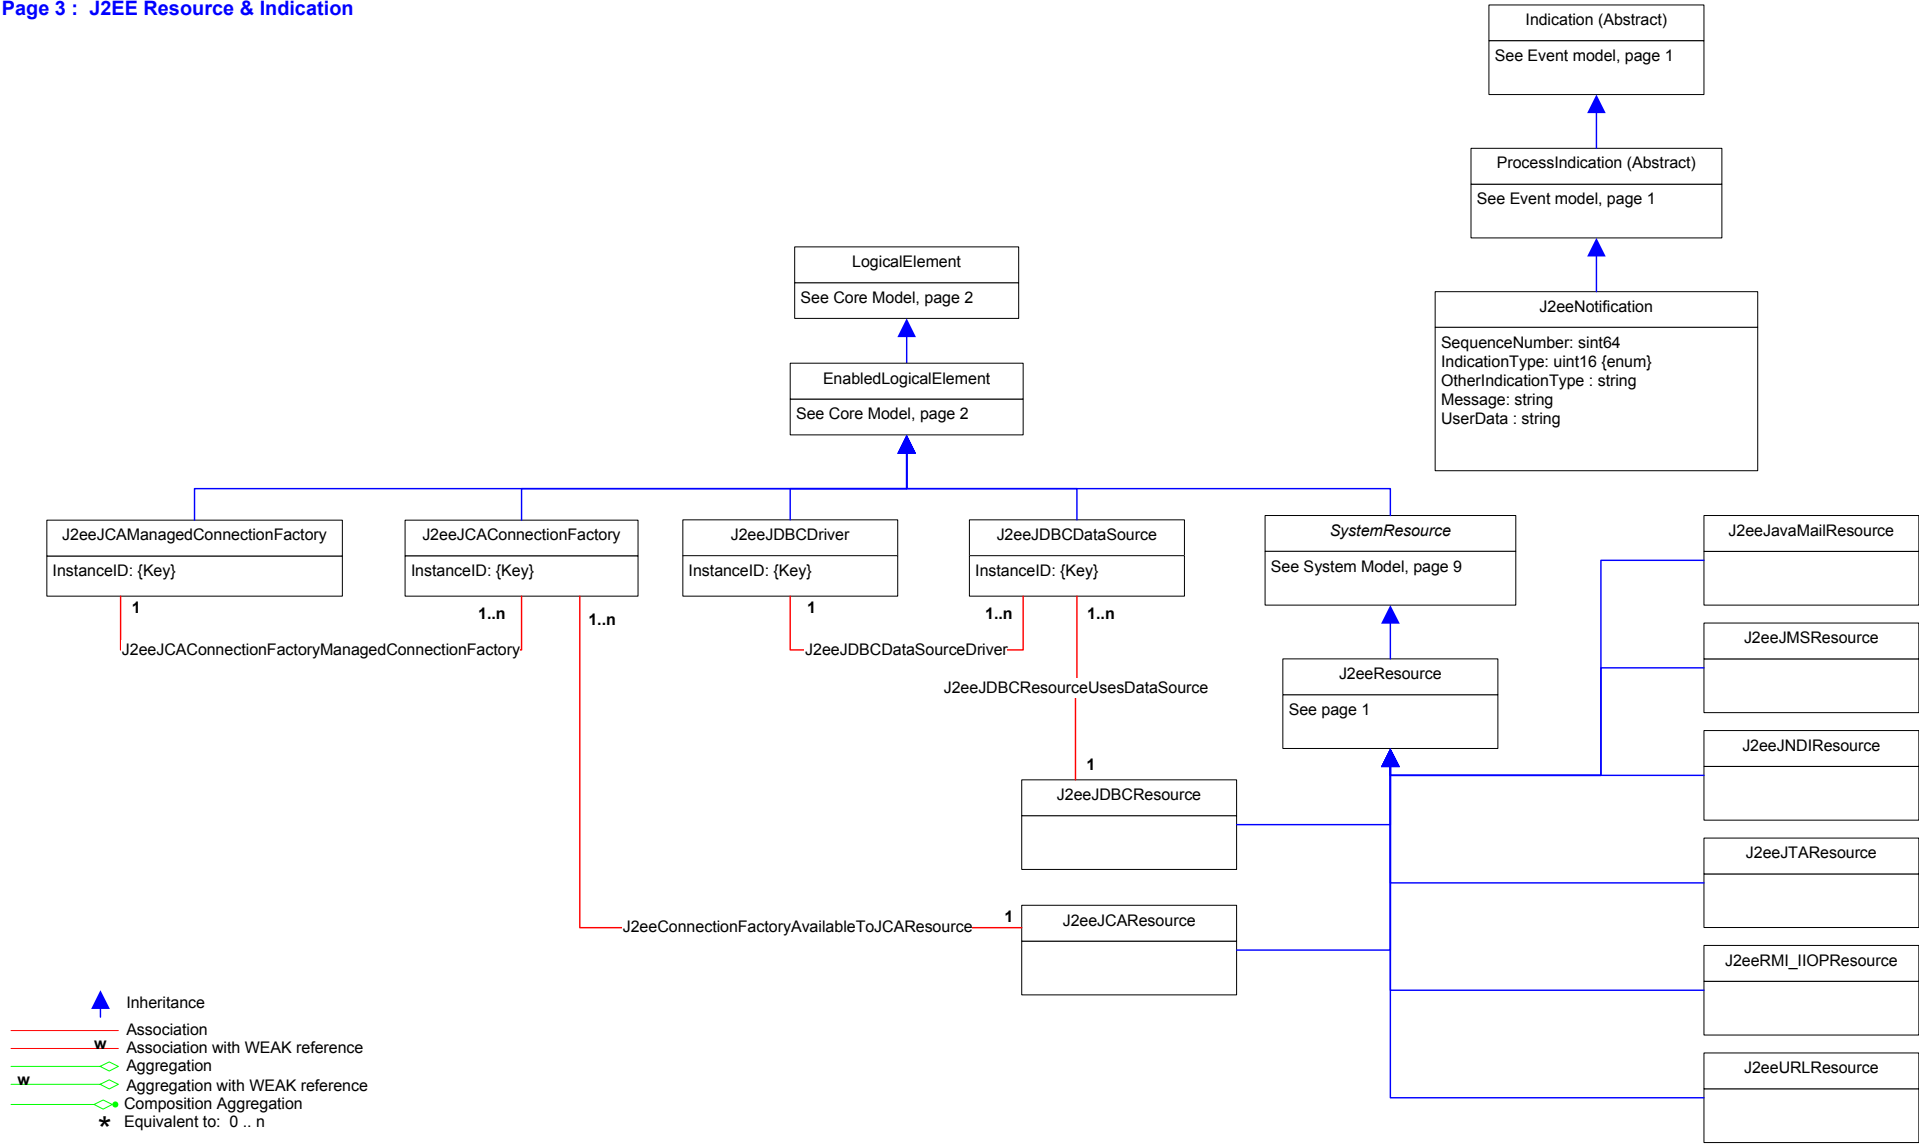

**Title** : App Server CIM Model 2.11  
**Filename:** CIM\_Application-J2eeAppserver.vsd  
**Author** : DMTF Application WG  
**Date** : 29 November 2005

**Page 1** : - J2EE Server  
**Page 2** : J2EE Modules & Beans  
**Page 3** : J2EE Resource & Indication  
**Page 4** : J2EE Statistics (1)  
**Page 5** : J2EE Statistics (2)  
**Page 6** : Association Hierarchy  
**Page 7** : Aggregation Hierarchy

Page 2 : J2EE Modules & Beans

- Inheritance
- Association
- Association with WEAK reference
- Aggregation
- Aggregation with WEAK reference
- Composition Aggregation
- Equivalent to: 0..n